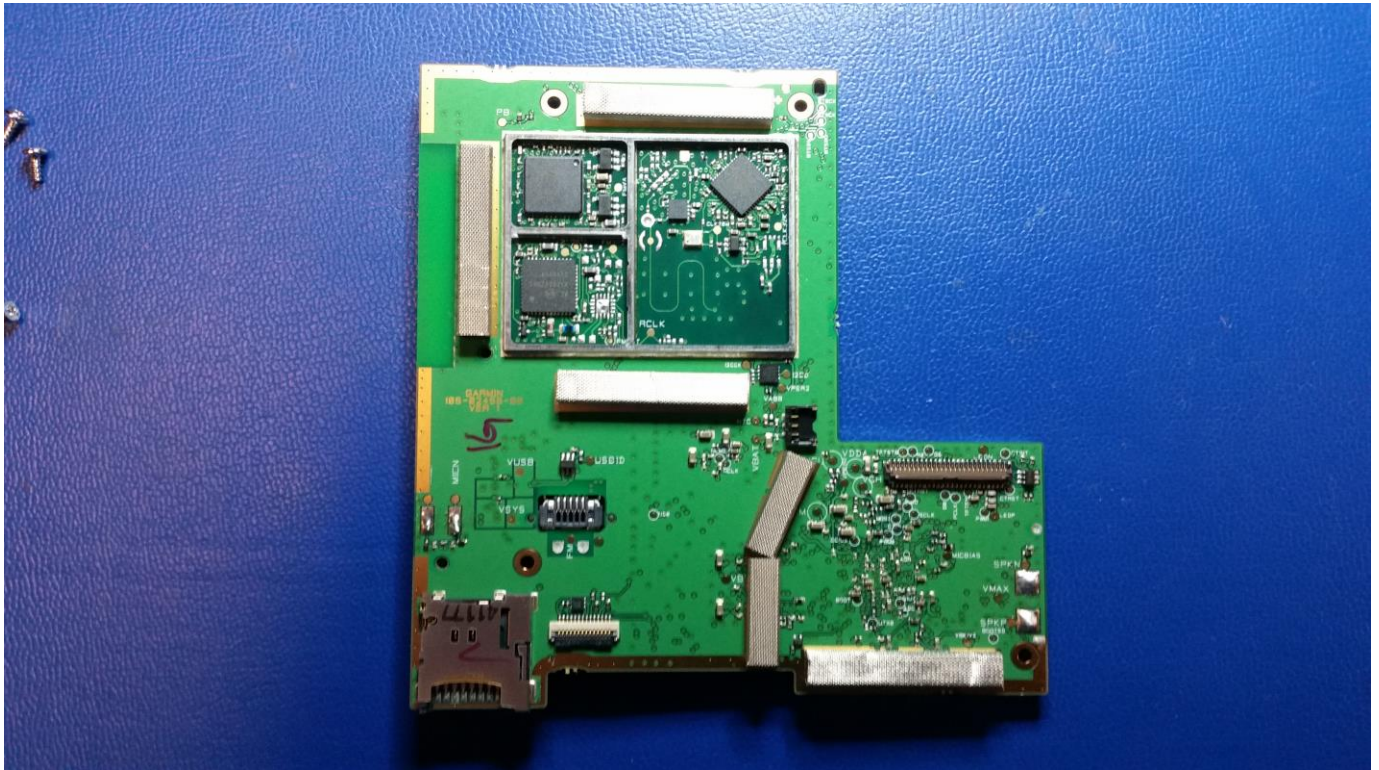

Internal Photographs

Rogers Labs, Inc.
4405 W. 259th Terrace
Louisburg, KS 66053
Phone/Fax: (913) 837-3214
Revision 1

Garmin International, Inc.
Model: A4BVGB04
Test #: 140804
Test to: CFR47 (15.249), RSS-210
File: Short Term Conf IntPho A4BVGB04

SN: 3Z1000004
FCC ID#: IPH-A4BVGB04
IC: 1792A-A4BVGB04
Date: September 15, 2014
Page 1 of 1