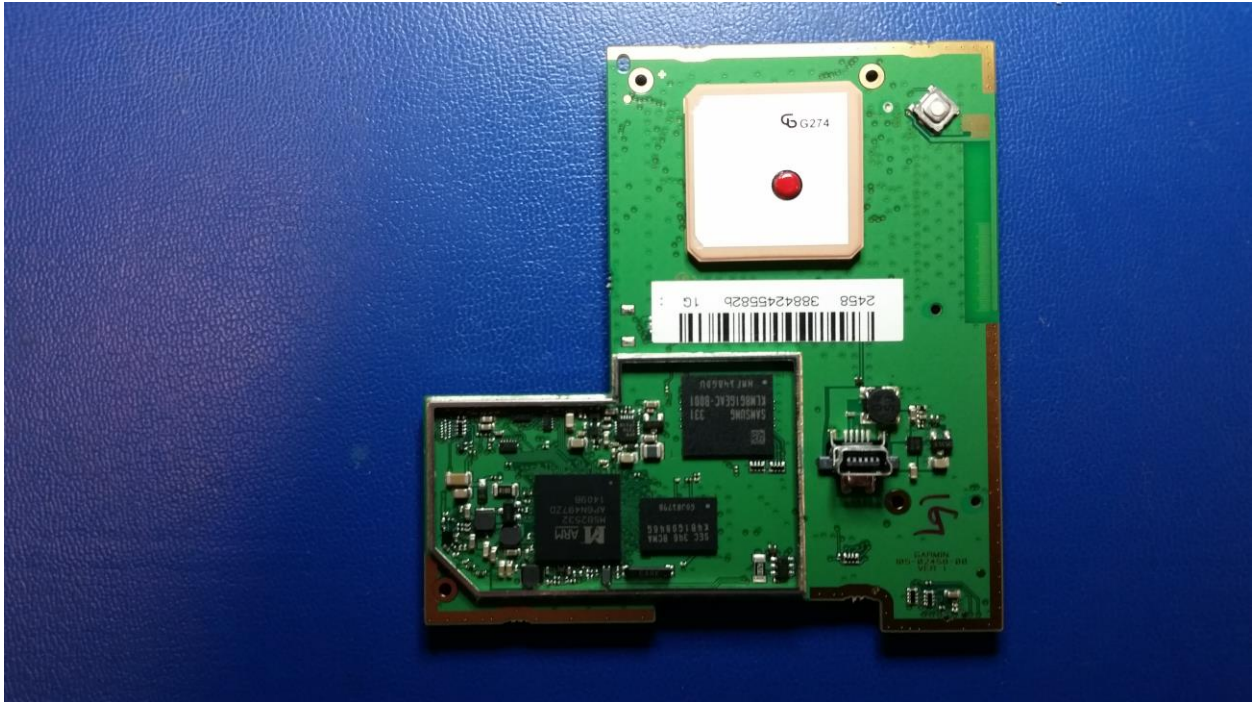

Internal Photographs

Rogers Labs, Inc.
4405 W. 259th Terrace
Louisburg, KS 66053
Phone/Fax: (913) 837-3214
Revision 1

Garmin International, Inc.
Model: A4BVGB04
Test #: 140804
Test to: CFR47 (15.249), RSS-210
File: Short Term Conf IntPho A4BVGB04

SN: 3Z1000004
FCC ID#: IPH-A4BVGB04
IC: 1792A-A4BVGB04
Date: September 15, 2014
Page 1 of 1