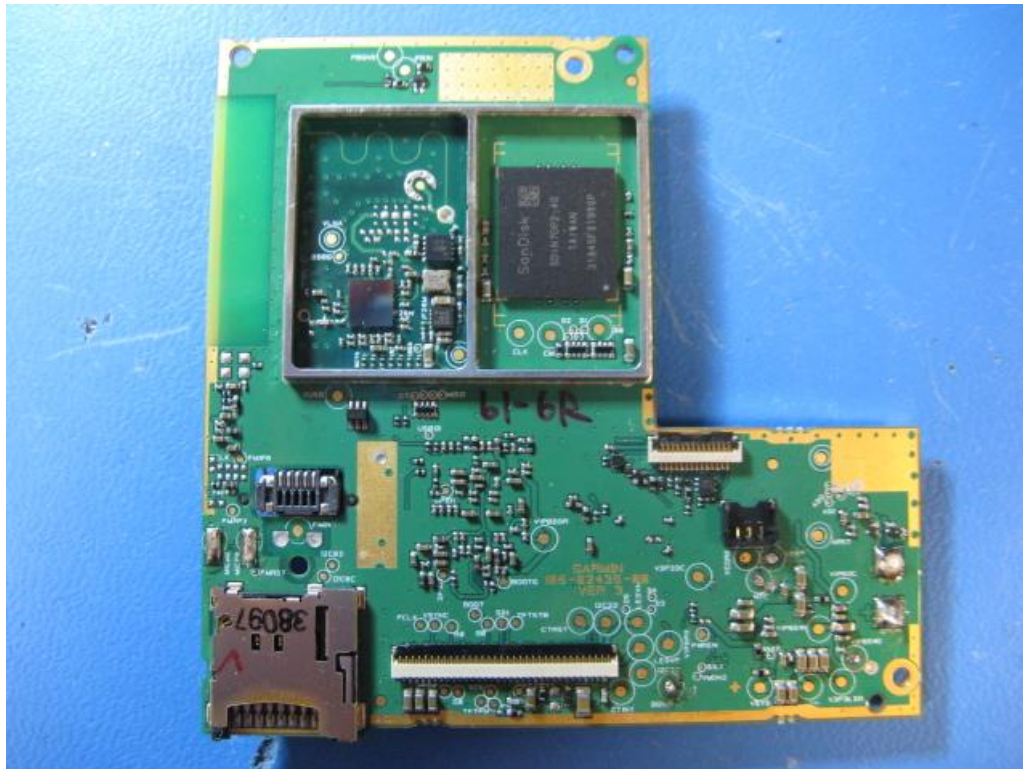

Internal Photographs

Rogers Labs, Inc.  
4405 W. 259th Terrace  
Louisburg, KS 66053  
Phone/Fax: (913) 837-3214  
Revision 1

Garmin International, Inc.  
Model: A3AVGD01  
Test #: 131228  
Test to: CFR47 (15.249), RSS-210  
File: Short Term Conf IntPho A3AVGD01

SN: 39F000282  
FCC ID#: IPH-A3AVGD01  
IC: 1792A-A3AVGD01  
Date: June 12, 2014  
Page 1 of 1