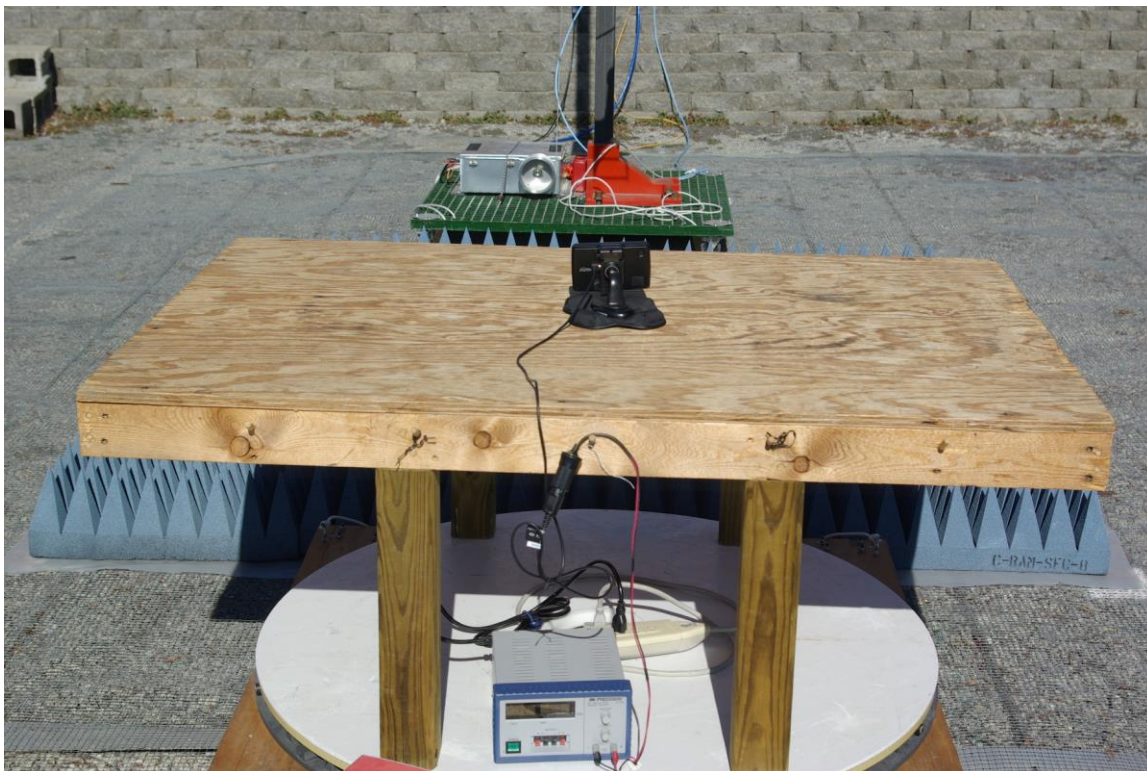

## Test setup photographs

Rogers Labs, Inc.  
4405 West 259<sup>th</sup> Terrace  
Louisburg, KS 66053  
Phone/Fax: (913) 837-3214  
Revision 1

Garmin International, Inc.  
Model: A3AMGD00 SN: 3856759752b  
Test #: 130130  
Test to: FCC CFR 47 15.249, RSS 210  
File: TSup A3AMGD00