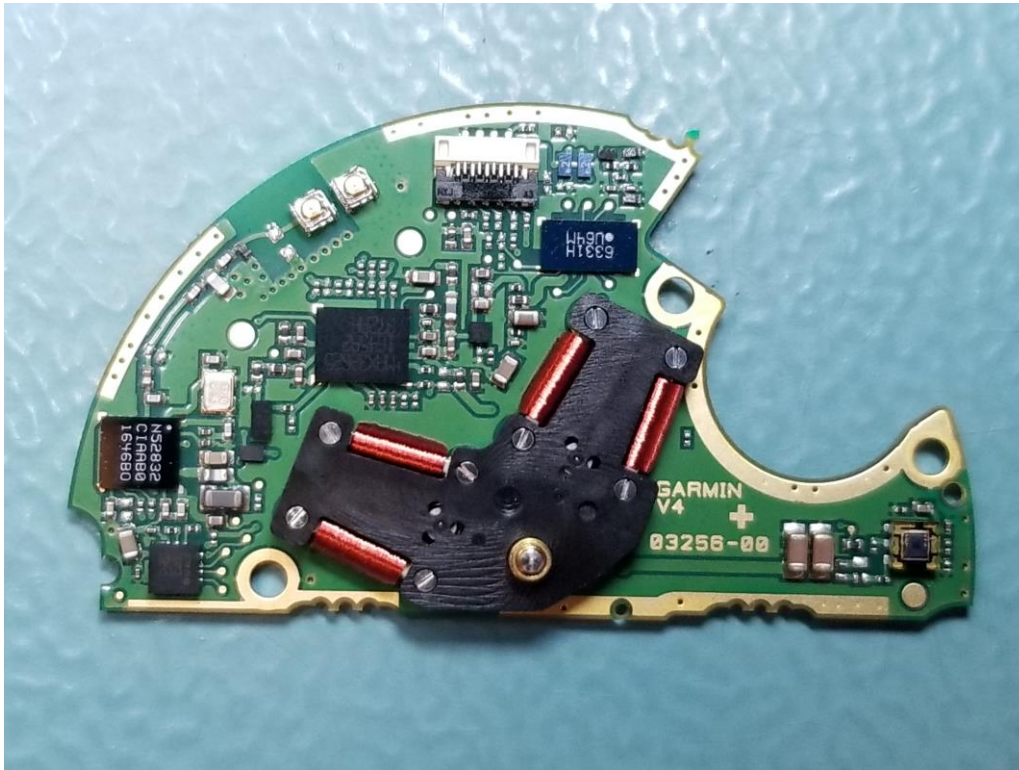

Rogers Labs, Inc.
4405 West 259th Terrace
Louisburg, KS 66053
Phone/Fax: (913) 837-3214
Revision 1

Garmin International, Inc.
Model: AA3256
Test #: 170517
Test to: CFR47 15C, RSS-Gen RSS-210
File: AA3256 IntPho

SN's: 3948708278 / 3948708275
FCC ID: IPH-A3256
IC: 1792A-A3256
Date: August 23, 2017
Page 1 of 4

Rogers Labs, Inc.
4405 West 259th Terrace
Louisburg, KS 66053
Phone/Fax: (913) 837-3214
Revision 1

Garmin International, Inc.
Model: AA3256
Test #: 170517
Test to: CFR47 15C, RSS-Gen RSS-210
File: AA3256 IntPho

SN's: 3948708278 / 3948708275
FCC ID: IPH-A3256
IC: 1792A-A3256
Date: August 23, 2017
Page 2 of 4

Rogers Labs, Inc.
4405 West 259th Terrace
Louisburg, KS 66053
Phone/Fax: (913) 837-3214
Revision 1

Garmin International, Inc.
Model: AA3256
Test #: 170517
Test to: CFR47 15C, RSS-Gen RSS-210
File: AA3256 IntPho