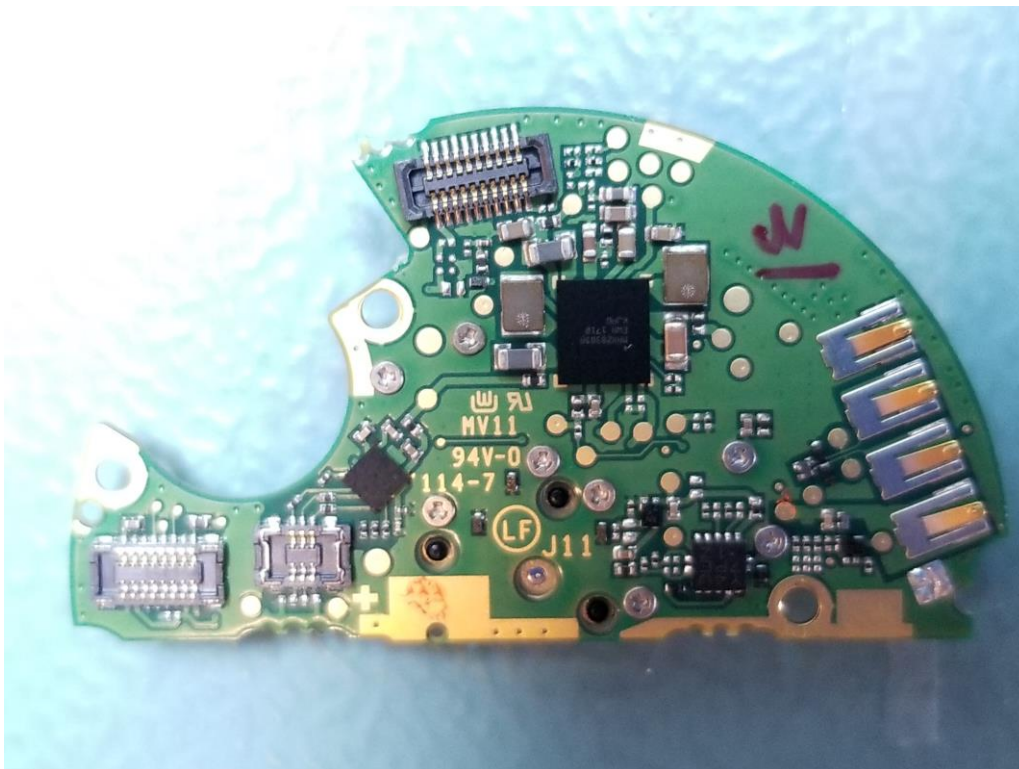

Rogers Labs, Inc.
4405 West 259th Terrace
Louisburg, KS 66053
Phone/Fax: (913) 837-3214
Revision 1

Garmin International, Inc.
Model: AA3256
Test #: 170517
Test to: CFR47 15C, RSS-Gen RSS-210
File: AA3256 IntPho

SN's: 3948708278 / 3948708275
FCC ID: IPH-A3256
IC: 1792A-A3256
Date: August 23, 2017
Page 1 of 4

Rogers Labs, Inc.
4405 West 259th Terrace
Louisburg, KS 66053
Phone/Fax: (913) 837-3214
Revision 1

Garmin International, Inc.
Model: AA3256
Test #: 170517
Test to: CFR47 15C, RSS-Gen RSS-210
File: AA3256 IntPho

SN's: 3948708278 / 3948708275
FCC ID: IPH-A3256
IC: 1792A-A3256
Date: August 23, 2017
Page 2 of 4

Rogers Labs, Inc.
4405 West 259th Terrace
Louisburg, KS 66053
Phone/Fax: (913) 837-3214
Revision 1

Garmin International, Inc.
Model: AA3256
Test #: 170517
Test to: CFR47 15C, RSS-Gen RSS-210
File: AA3256 IntPho