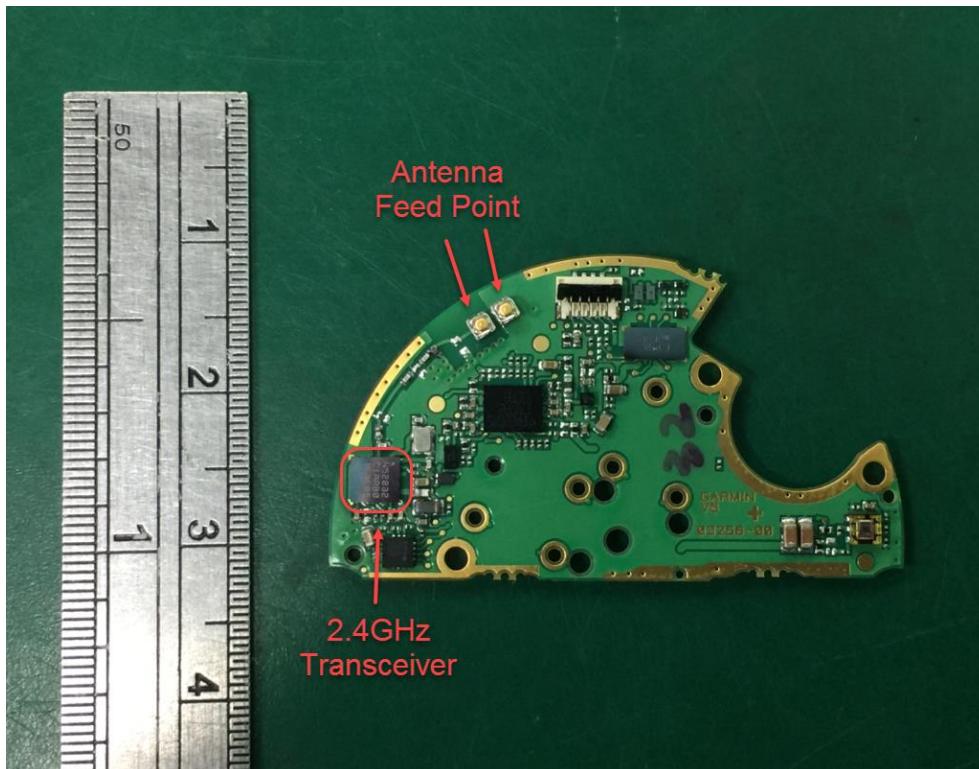

Rogers Labs, Inc.
4405 West 259th Terrace
Louisburg, KS 66053
Phone/Fax: (913) 837-3214
Revision 1

Garmin International, Inc.
Model: AA3256
Test #: 170517
Test to: CFR47 15C, RSS-Gen RSS-210
File: AA3256 IntPho

SN's: 3948708278 / 3948708275
FCC ID: IPH-A3256
IC: 1792A-A3256
Date: August 23, 2017
Page 1 of 4

Rogers Labs, Inc.
4405 West 259th Terrace
Louisburg, KS 66053
Phone/Fax: (913) 837-3214
Revision 1

Garmin International, Inc.
Model: AA3256
Test #: 170517
Test to: CFR47 15C, RSS-Gen RSS-210
File: AA3256 IntPho