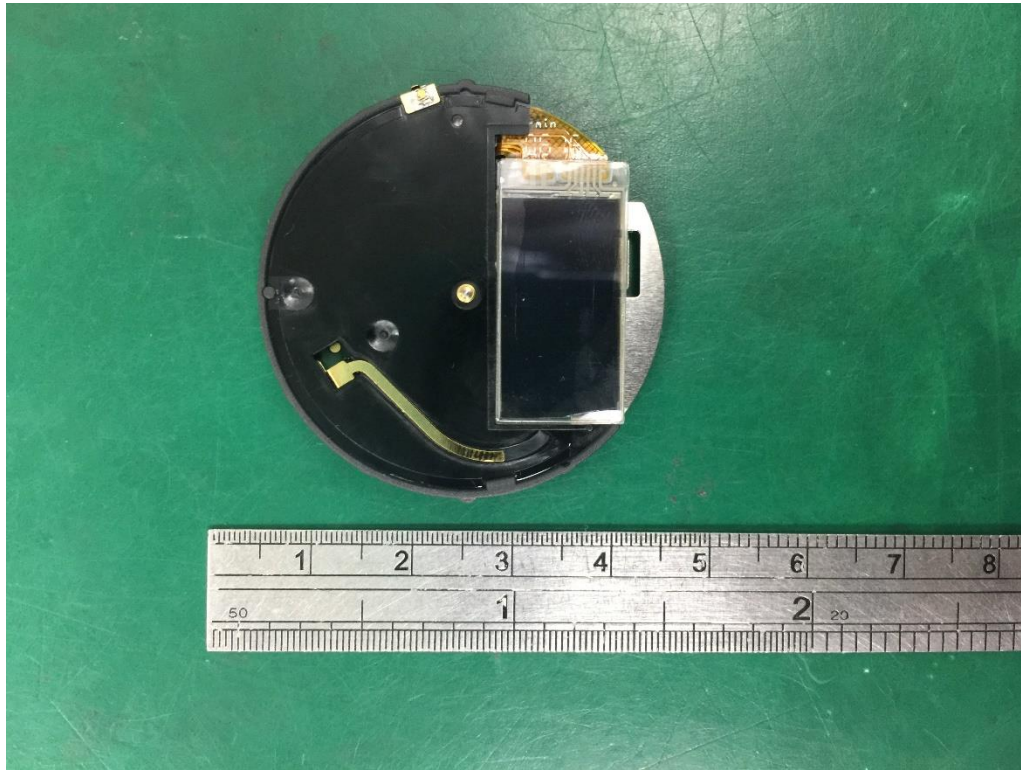

Rogers Labs, Inc.
4405 West 259th Terrace
Louisburg, KS 66053
Phone/Fax: (913) 837-3214
Revision 1

Garmin International, Inc.
Model: AA3256
Test #: 170517
Test to: CFR47 15C, RSS-Gen RSS-210
File: AA3256 IntPho

SN's: 3948708278 / 3948708275
FCC ID: IPH-A3256
IC: 1792A-A3256
Date: August 23, 2017
Page 1 of 4

Rogers Labs, Inc.
4405 West 259th Terrace
Louisburg, KS 66053
Phone/Fax: (913) 837-3214
Revision 1

Garmin International, Inc.
Model: AA3256
Test #: 170517
Test to: CFR47 15C, RSS-Gen RSS-210
File: AA3256 IntPho

SN's: 3948708278 / 3948708275
FCC ID: IPH-A3256
IC: 1792A-A3256
Date: August 23, 2017
Page 2 of 4

Rogers Labs, Inc.
4405 West 259th Terrace
Louisburg, KS 66053
Phone/Fax: (913) 837-3214
Revision 1

Garmin International, Inc.
Model: AA3256
Test #: 170517
Test to: CFR47 15C, RSS-Gen RSS-210
File: AA3256 IntPho