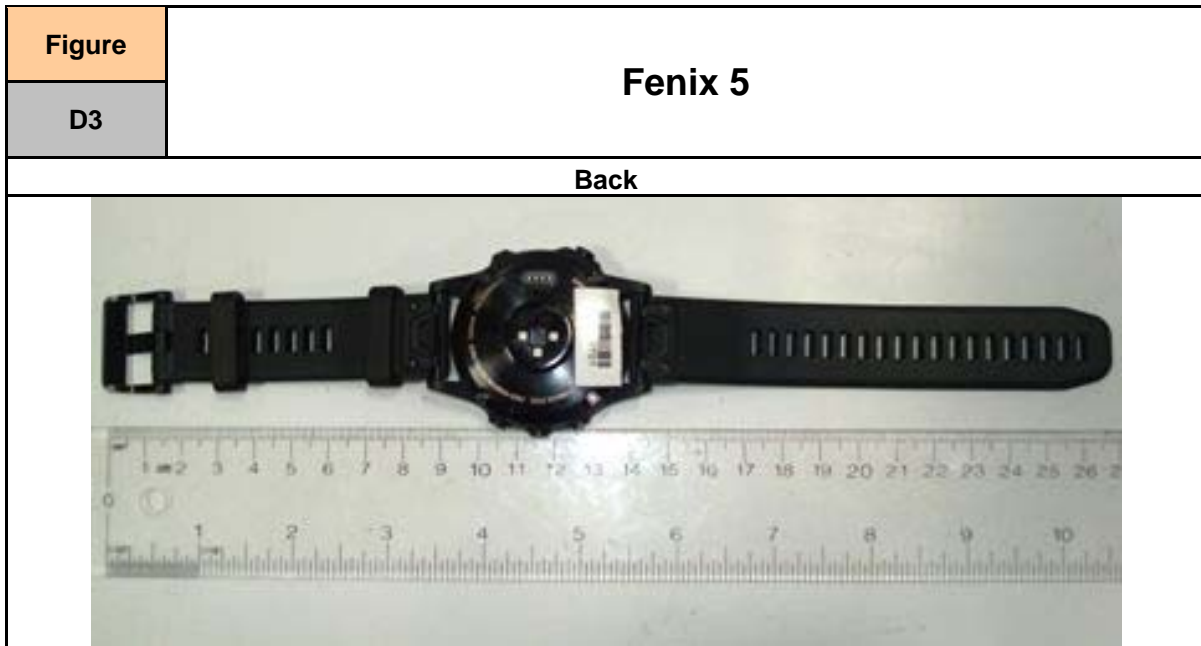

APPENDIX D – DUT AND ACCESSORY PHOTOS

Figure	Fenix 5			
D1	Front w/o Band	Back w/o Band	Left w/o Band	Right w/o Band
				
	Top w/o Band	Bottom w/o Band		
				

Figure: D4

Accessory Photo

Part Number

013-00649-00 Metal Watch Band, SUS, Kestrel

Front

Back

Figure: D5

Accessory Photo

Part Number

010-12496-00 Silicone Watch Band

Front

Back