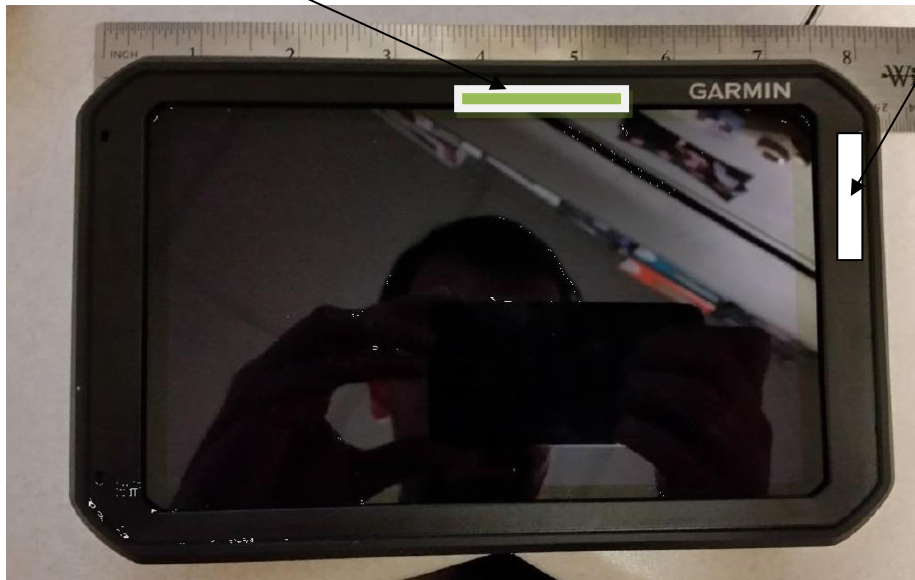

Photo 1: Antenna Locations

Cellular Transmit Antenna location

Wifi Antenna Location

Photo 2: Top Edge 0mm

Photo 3: Front 0mm

Photo 4: Right Edge 0mm

Photo 5: Back 0mm

Photo 6: 15cm Liquid Depth in Elliptical Phantom