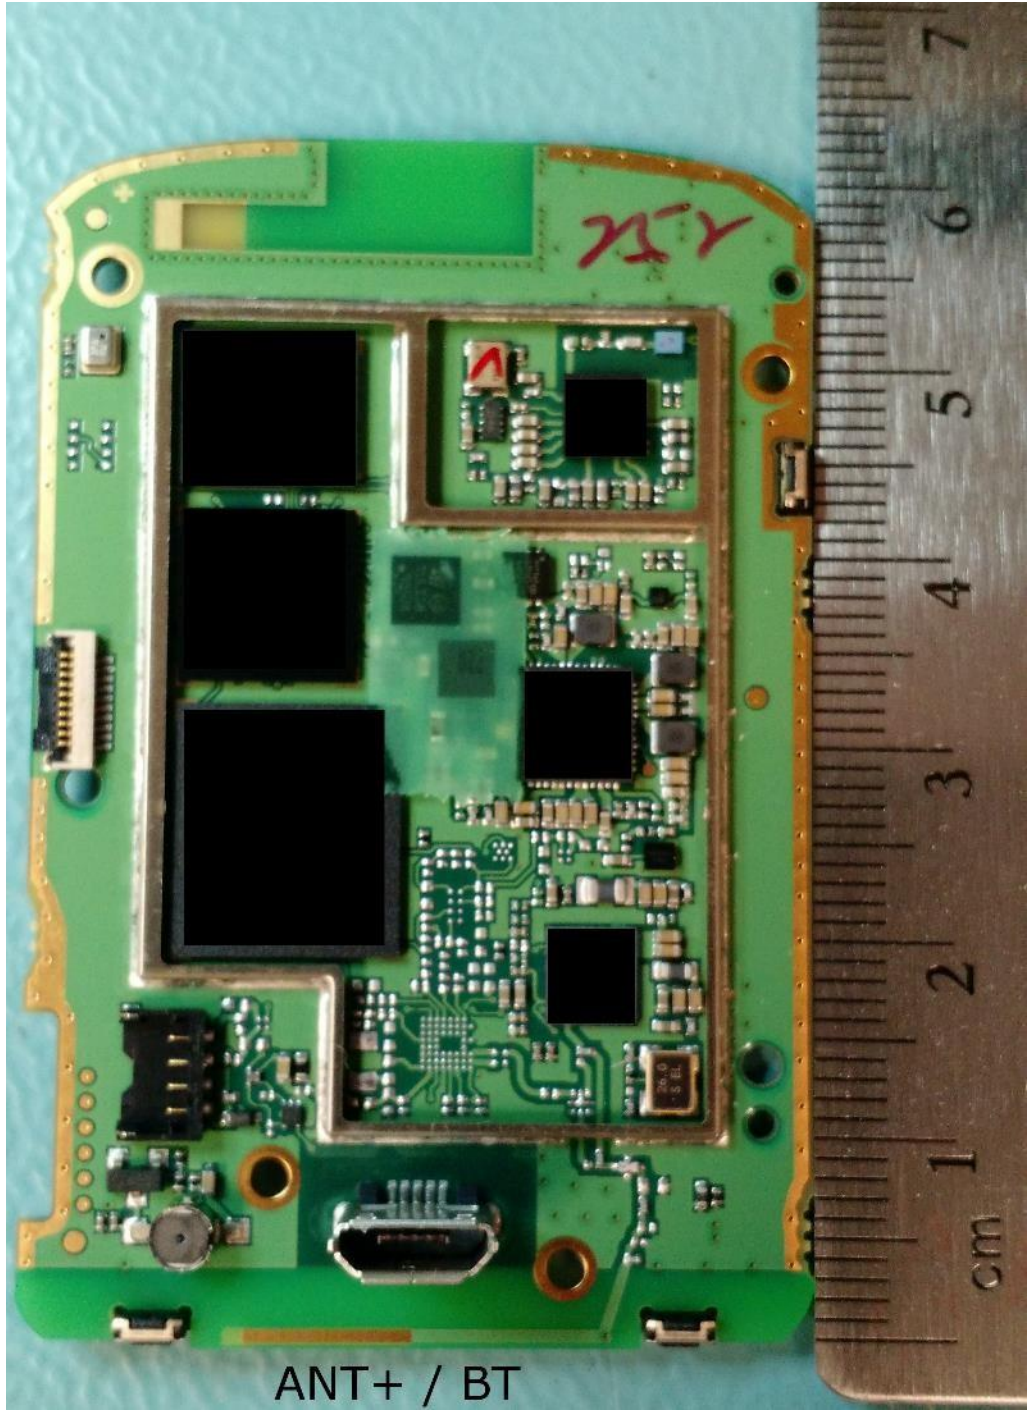

Rogers Labs, Inc.
4405 West 259th Terrace
Louisburg, KS 66053
Phone/Fax: (913) 837-3214
Revision 1

Garmin International, Inc.
Model: AA3001
Test #: 160322a
Test to: CFR47 15C, RSS-Gen RSS-210
File: AA3001 Short Term Conf IntPho

SN's: 12626, 69342
FCC ID: IPH-A3001
IC: 1792A-A3001
Date: June 1, 2016
Page 1 of 3

Rogers Labs, Inc.
4405 West 259th Terrace
Louisburg, KS 66053
Phone/Fax: (913) 837-3214
Revision 1

Garmin International, Inc.
Model: AA3001
Test #: 160322a
Test to: CFR47 15C, RSS-Gen RSS-210
File: AA3001 Short Term Conf IntPho

SN's: 12626, 69342
FCC ID: IPH-A3001
IC: 1792A-A3001
Date: June 1, 2016
Page 2 of 3

Rogers Labs, Inc.
4405 West 259th Terrace
Louisburg, KS 66053
Phone/Fax: (913) 837-3214
Revision 1

Garmin International, Inc.
Model: AA3001
Test #: 160322a
Test to: CFR47 15C, RSS-Gen RSS-210
File: AA3001 Short Term Conf IntPho