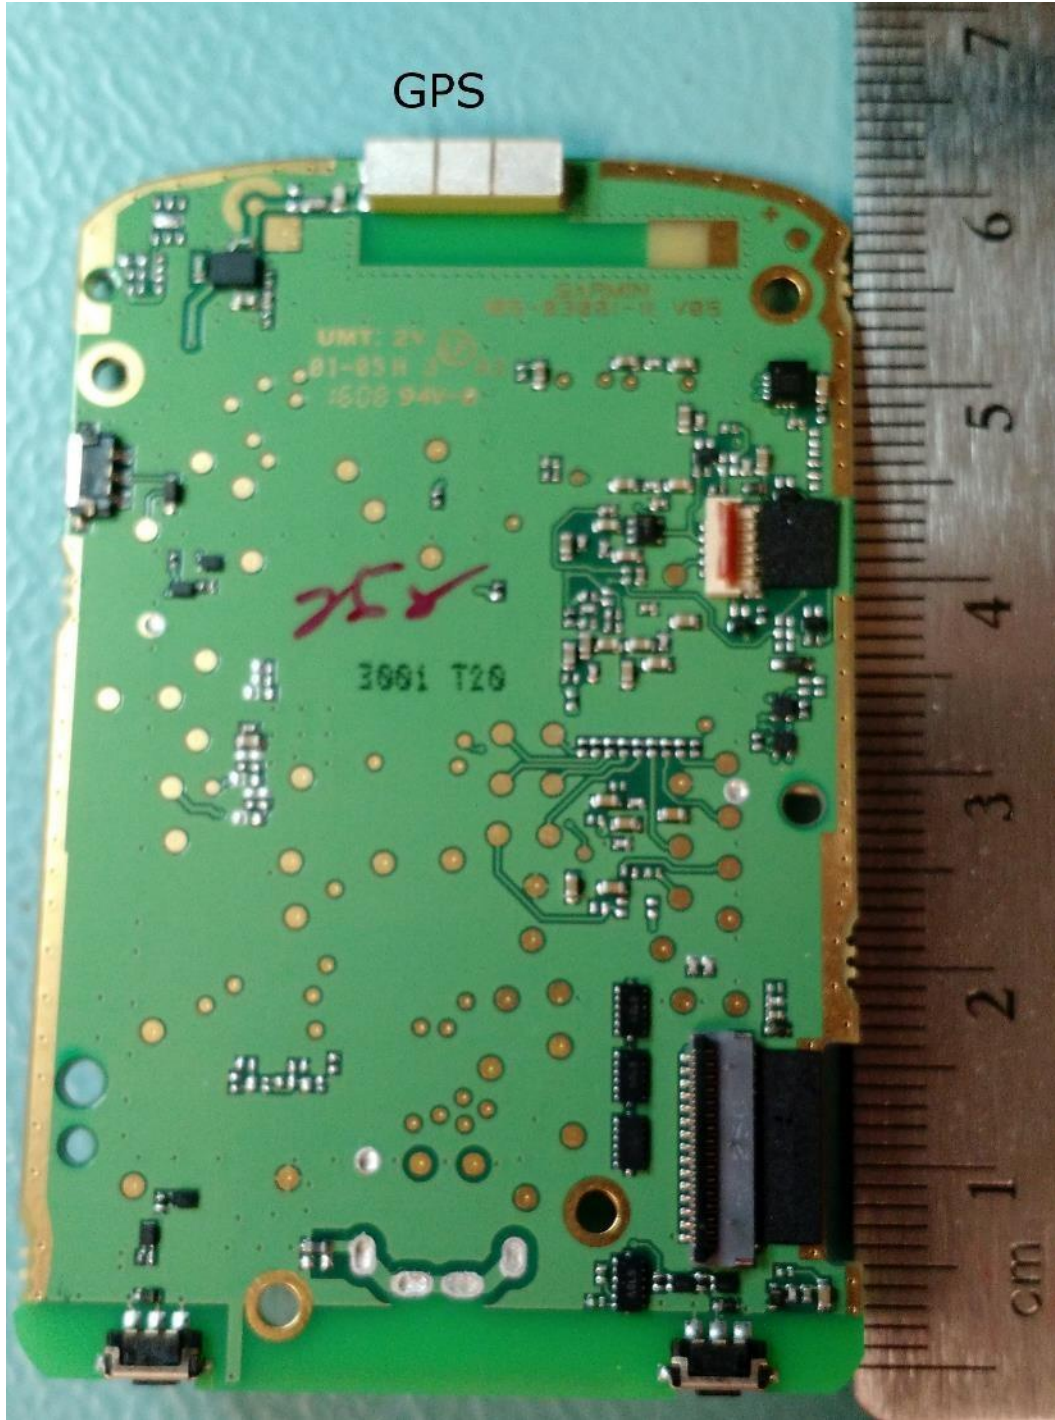

Rogers Labs, Inc.
4405 West 259th Terrace
Louisburg, KS 66053
Phone/Fax: (913) 837-3214
Revision 1

Garmin International, Inc.
Model: AA3001
Test #: 160322a
Test to: CFR47 15C, RSS-Gen RSS-210
File: AA3001 Short Term Conf IntPho

SN's: 12626, 69342
FCC ID: IPH-A3001
IC: 1792A-A3001
Date: June 1, 2016
Page 1 of 3

Rogers Labs, Inc.
4405 West 259th Terrace
Louisburg, KS 66053
Phone/Fax: (913) 837-3214
Revision 1

Garmin International, Inc.
Model: AA3001
Test #: 160322a
Test to: CFR47 15C, RSS-Gen RSS-210
File: AA3001 Short Term Conf IntPho

SN's: 12626, 69342
FCC ID: IPH-A3001
IC: 1792A-A3001
Date: June 1, 2016
Page 2 of 3

Rogers Labs, Inc.
4405 West 259th Terrace
Louisburg, KS 66053
Phone/Fax: (913) 837-3214
Revision 1

Garmin International, Inc.
Model: AA3001
Test #: 160322a
Test to: CFR47 15C, RSS-Gen RSS-210
File: AA3001 Short Term Conf IntPho

SN's: 12626, 69342
FCC ID: IPH-A3001
IC: 1792A-A3001
Date: June 1, 2016
Page 3 of 3