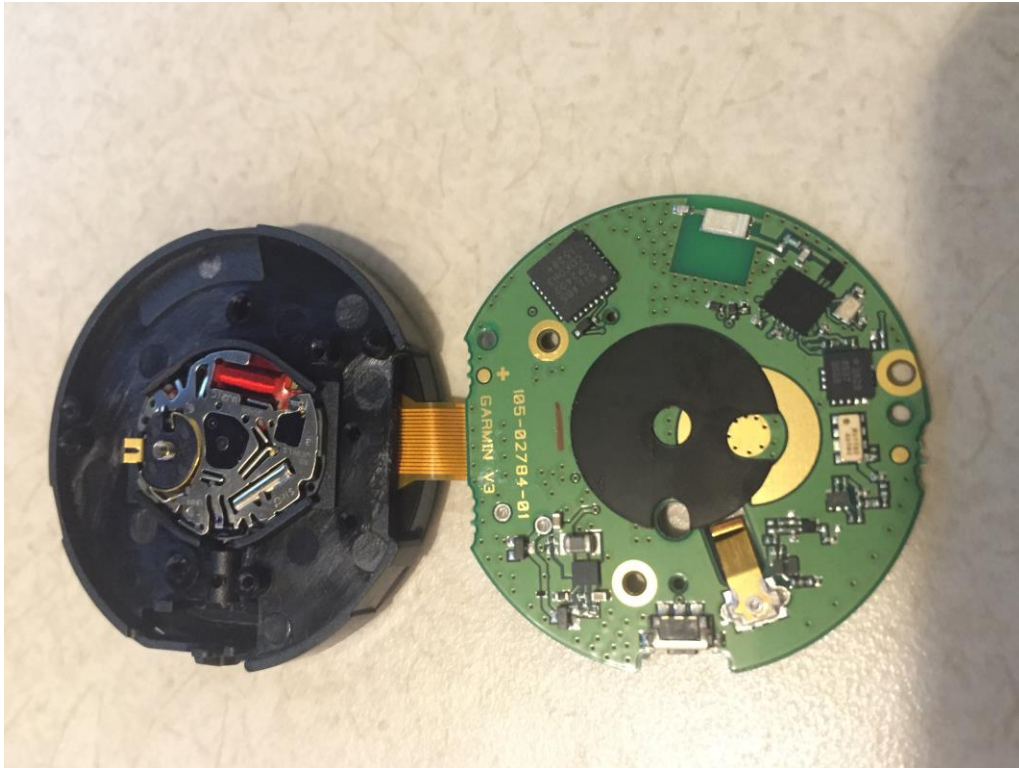

Rogers Labs, Inc.
4405 West 259th Terrace
Louisburg, KS 66053
Phone/Fax: (913) 837-3214
Revision 1

Garmin International, Inc.
Model: AA2784
Test #: 160127
Test to: 47CFR 15C, RSS-210
File: AA2784 Short Term Conf IntPho

SN: EUT1
FCC ID: IPH-A2784
IC: 1792A- A2784
Date: March 19, 2016
Page 2 of 2