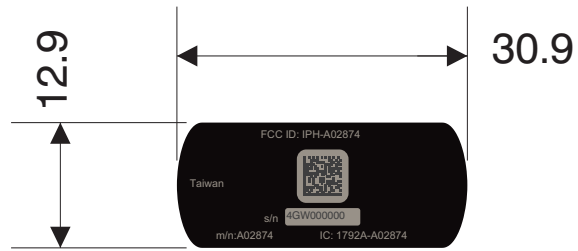

Label Drawing

(Dimensions in mm)

Note: All text is minimum 4 point font or larger

Label Placement

Back of device