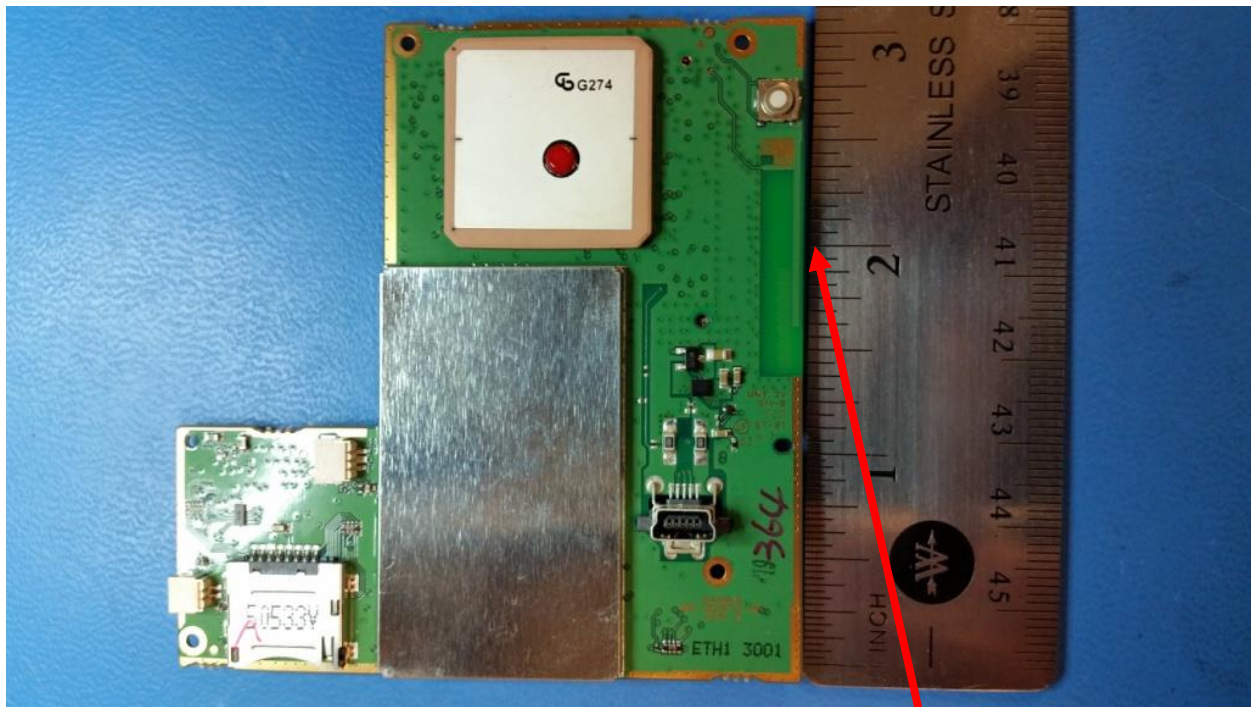

Rogers Labs, Inc.  
 4405 W. 259th Terrace  
 Louisburg, KS 66053  
 Phone/Fax: (913) 837-3214  
 Revision 1

Garmin International, Inc.  
 Model: A02873  
 Test #: 150831  
 Test to: 47CFR 15C, RSS-210  
 File: A02873 Short Term Conf IntPho

SN: 3907930320  
 FCC ID#: IPH-A02873  
 IC: 1792A-A02873  
 Date: November 17, 2015  
 Page 1 of 3

Antenna

Rogers Labs, Inc.  
4405 W. 259th Terrace  
Louisburg, KS 66053  
Phone/Fax: (913) 837-3214  
Revision 1

Garmin International, Inc.  
Model: A02873  
Test #: 150831  
Test to: 47CFR 15C, RSS-210  
File: A02873 Short Term Conf IntPho

SN: 3907930320  
FCC ID#: IPH-A02873  
IC: 1792A-A02873  
Date: November 17, 2015  
Page 2 of 3