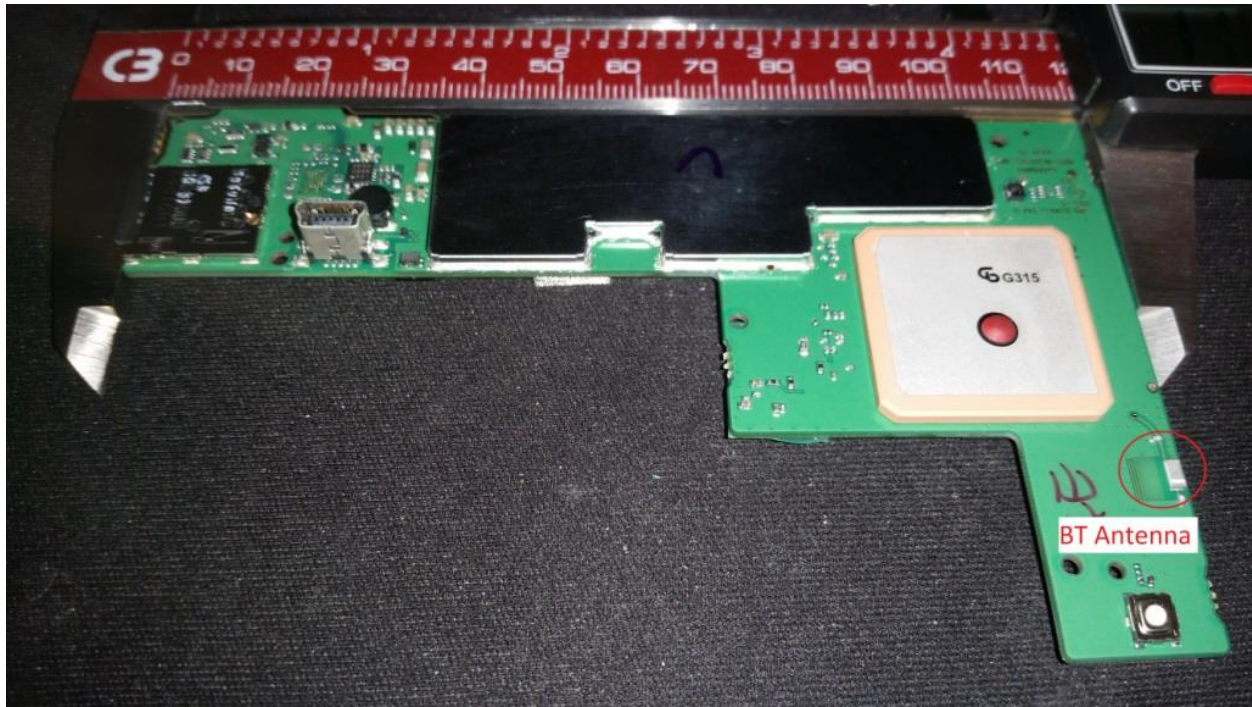

Rogers Labs, Inc.
4405 West 259th Terrace
Louisburg, KS 66053
Phone/Fax: (913) 837-3214
Revision 1

Garmin International, Inc.
Model: A02855
Test #: 151130
Test to: CFR47 (15C), RSS-210
File: A02855 Short Term Conf IntPho

SN: 4H3000033
FCC ID: IPH-A02855
IC: 1792A- A02855
Date: December 16, 2015
Page 2 of 2