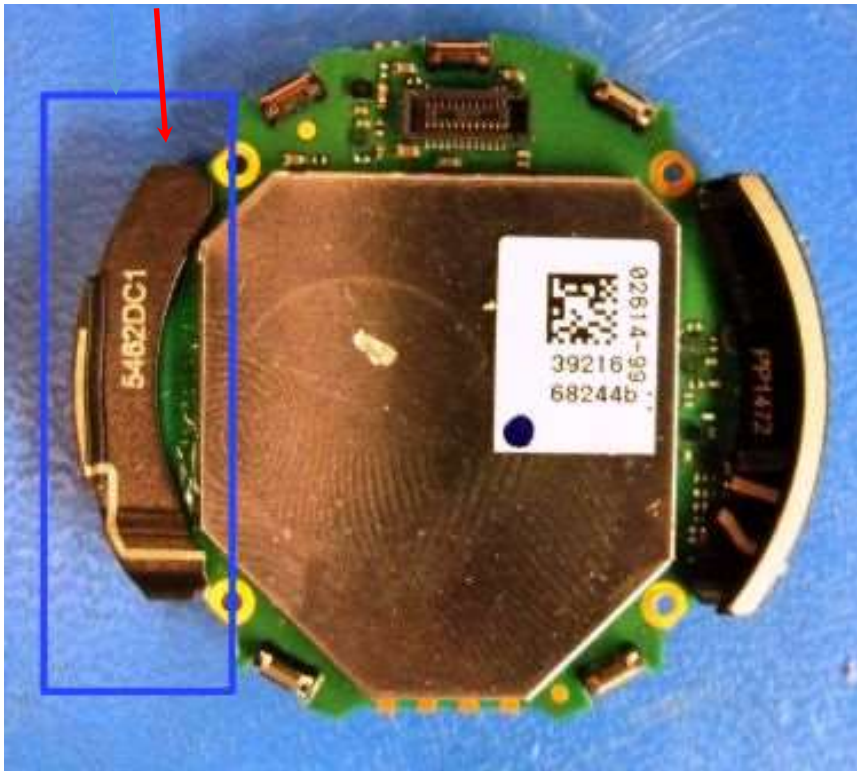

Front on shields

Back

Rogers Labs, Inc.  
4405 West 259<sup>th</sup> Terrace  
Louisburg, KS 66053  
Phone/Fax: (913) 837-3214  
Revision 1

Garmin International, Inc.  
Model: A02614  
Test #: 160325  
Test to: 47CFR 15C, RSS-210  
File: A02614 Short Term Conf IntPho

SN's: 014, 021, and 800  
FCC ID: IPH-A02614  
IC: 1792A-A02614  
Date: May 20, 2016  
Page 1 of 2

Front with shield and antenna

Antenna location

Rogers Labs, Inc.  
4405 West 259<sup>th</sup> Terrace  
Louisburg, KS 66053  
Phone/Fax: (913) 837-3214  
Revision 1

Garmin International, Inc.  
Model: A02614  
Test #: 160325  
Test to: 47CFR 15C, RSS-210  
File: A02614 Short Term Conf IntPho

SN's: 014, 021, and 800  
FCC ID: IPH-A02614  
IC: 1792A-A02614  
Date: May 20, 2016  
Page 2 of 2