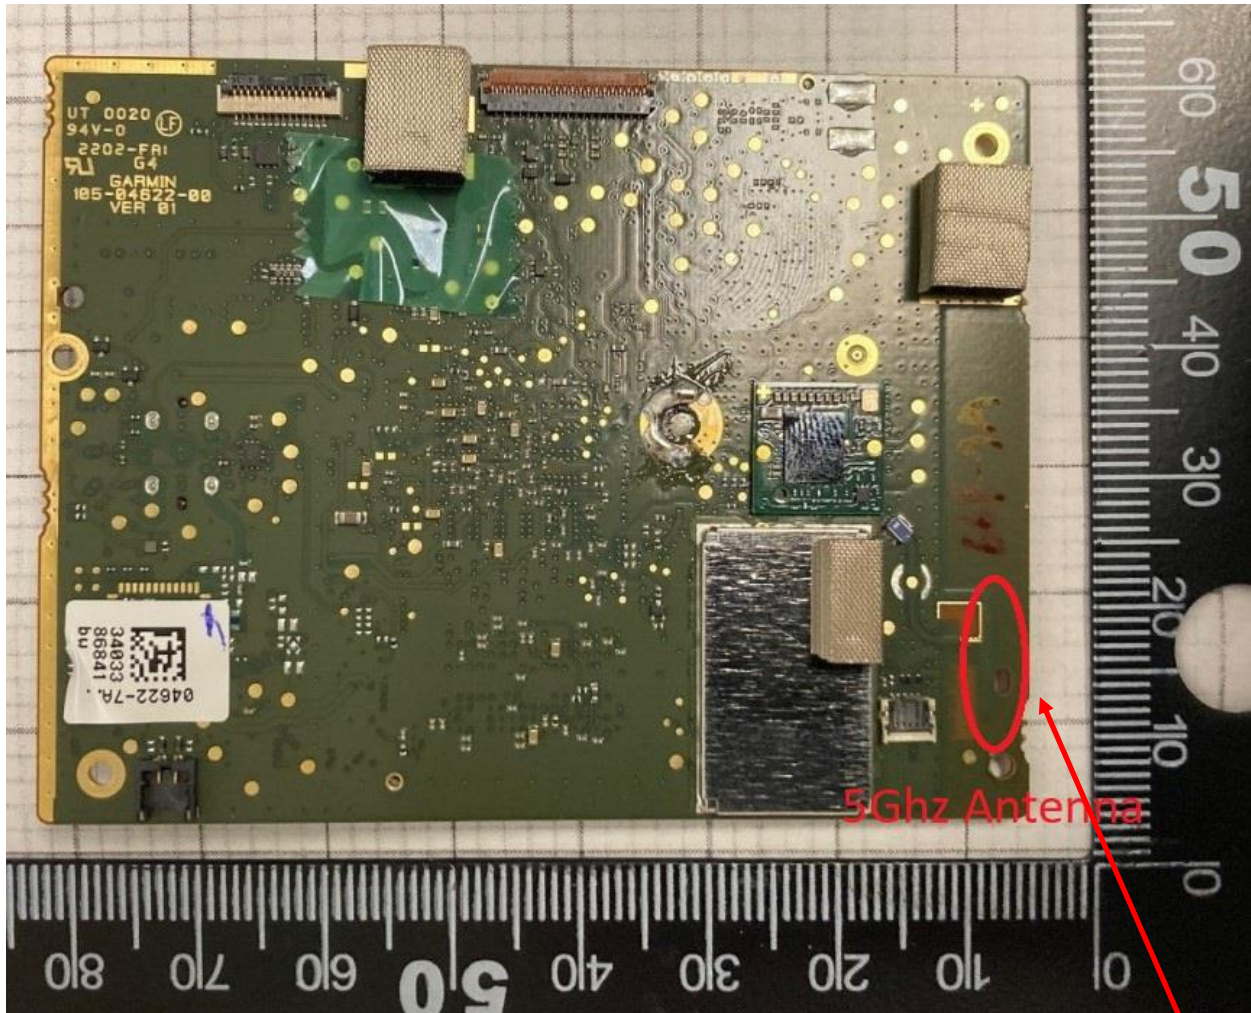

5 GHz Planar Inverted F Antenna (PIFA)

Rogers Labs, Inc.
4405 West 259th Terrace
Louisburg, KS 66053
Phone/Fax: (913) 837-3214
Revision 1

Garmin International, Inc.
Model: A04622
Test: 220304
Test to: CFR47 15C, RSS-210, RSS-247
File: A04622 IntPho

SN's: 3403386859 / 3403386735
FCC ID: IPH-04622
IC: 1792A-04622
Date: June 21, 2022
Page 6 of 7