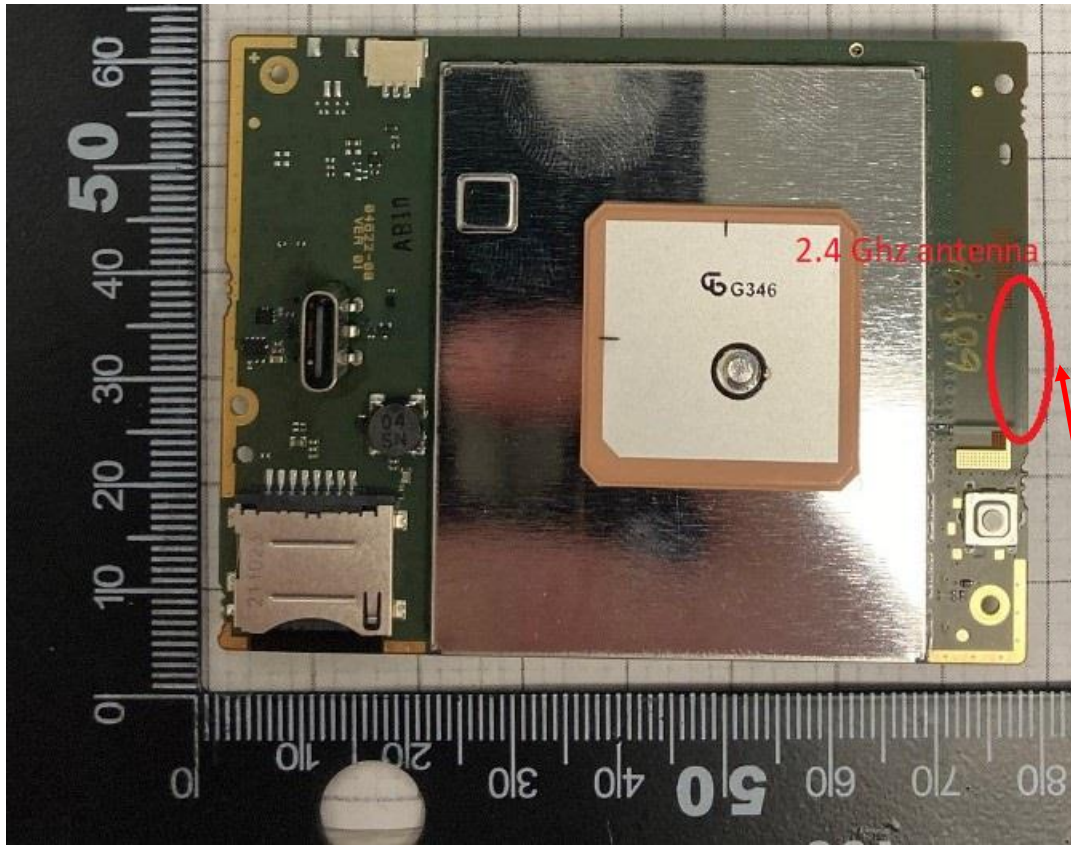

2 GHz Planar Inverted F Antenna (PIFA)

Rogers Labs, Inc.
4405 West 259th Terrace
Louisburg, KS 66053
Phone/Fax: (913) 837-3214
Revision 1

Garmin International, Inc.
Model: A04622
Test: 220304
Test to: CFR47 15C, RSS-210, RSS-247
File: A04622 IntPho

SN's: 3403386859 / 3403386735
FCC ID: IPH-04622
IC: 1792A-04622
Date: June 21, 2022
Page 2 of 7