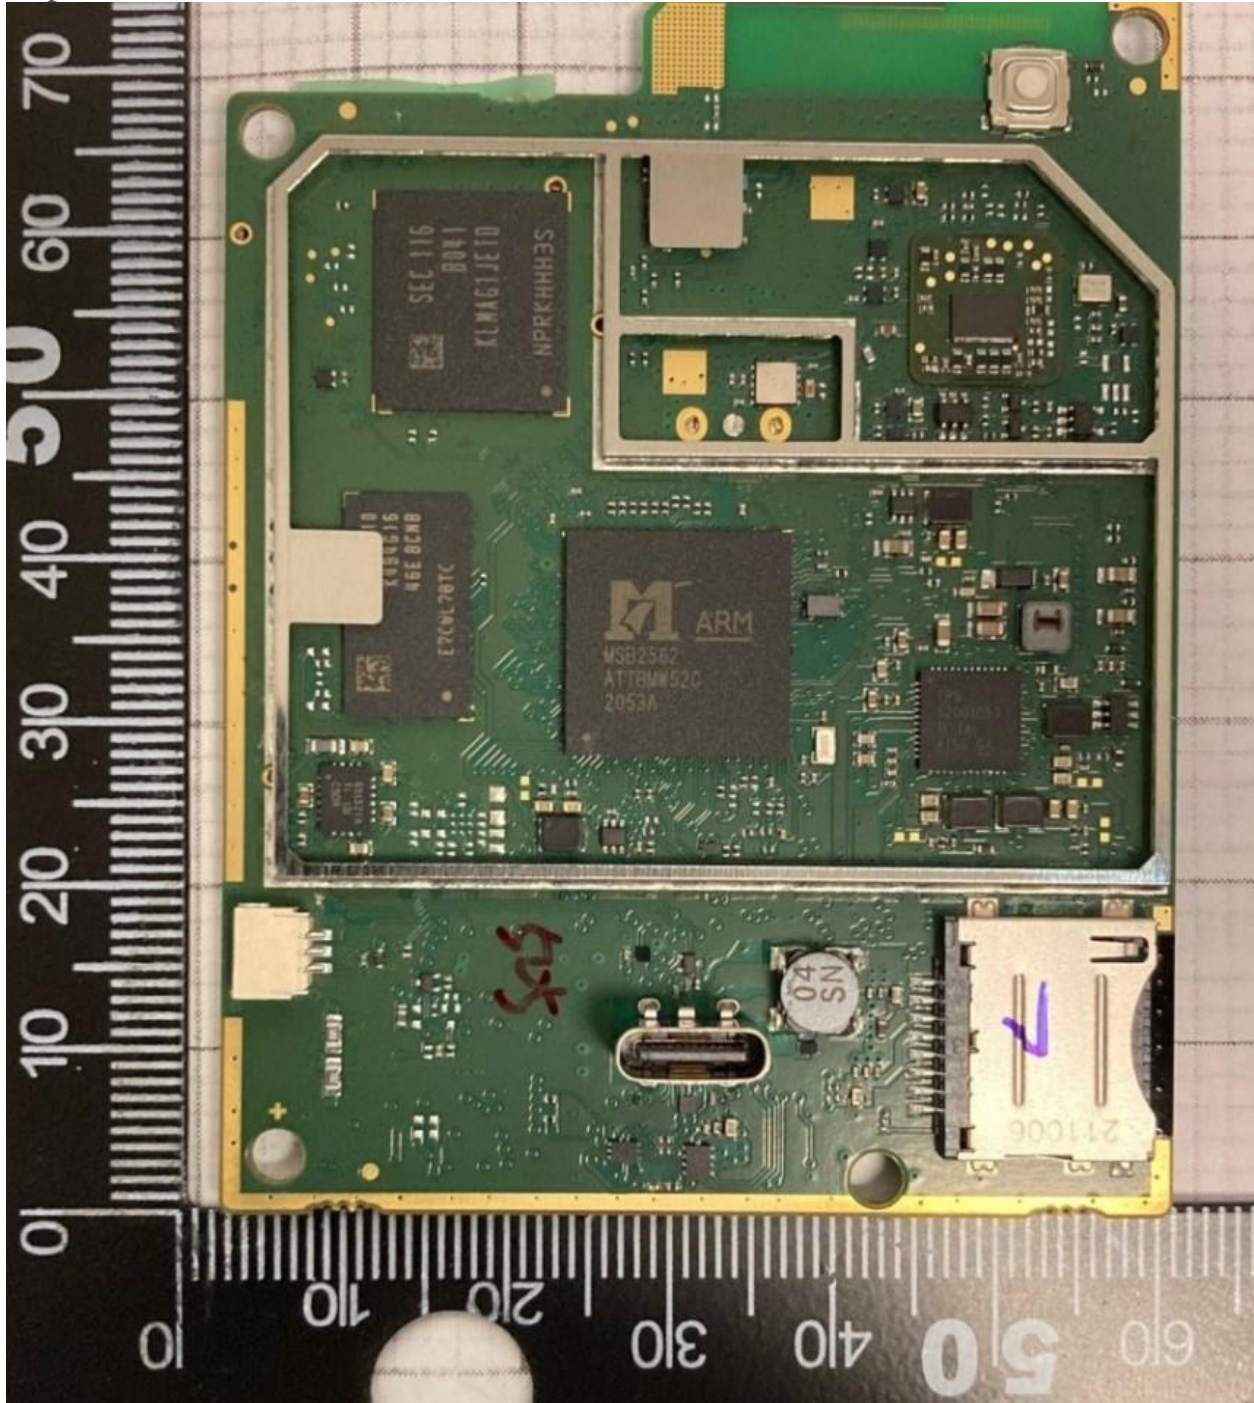

Top with Shield

Rogers Labs, Inc.
4405 West 259th Terrace
Louisburg, KS 66053
Phone/Fax: (913) 837-3214
Revision 1

Garmin International, Inc.
Model: A04622
Test: 220304
Test to: CFR47 15C, RSS-210, RSS-247
File: A04622 IntPho

SN's: 3403386859 / 3403386735
FCC ID: IPH-04622
IC: 1792A-04622
Date: June 21, 2022
Page 1 of 7

2 GHz Planar Inverted F Antenna (PIFA)

Rogers Labs, Inc.
4405 West 259th Terrace
Louisburg, KS 66053
Phone/Fax: (913) 837-3214
Revision 1

Garmin International, Inc.
Model: A04622
Test: 220304
Test to: CFR47 15C, RSS-210, RSS-247
File: A04622 IntPho

SN's: 3403386859 / 3403386735
FCC ID: IPH-04622
IC: 1792A-04622
Date: June 21, 2022
Page 2 of 7

Top Shield removed

Rogers Labs, Inc.
4405 West 259th Terrace
Louisburg, KS 66053
Phone/Fax: (913) 837-3214
Revision 1

Garmin International, Inc.
Model: A04622
Test: 220304
Test to: CFR47 15C, RSS-210, RSS-247
File: A04622 IntPho