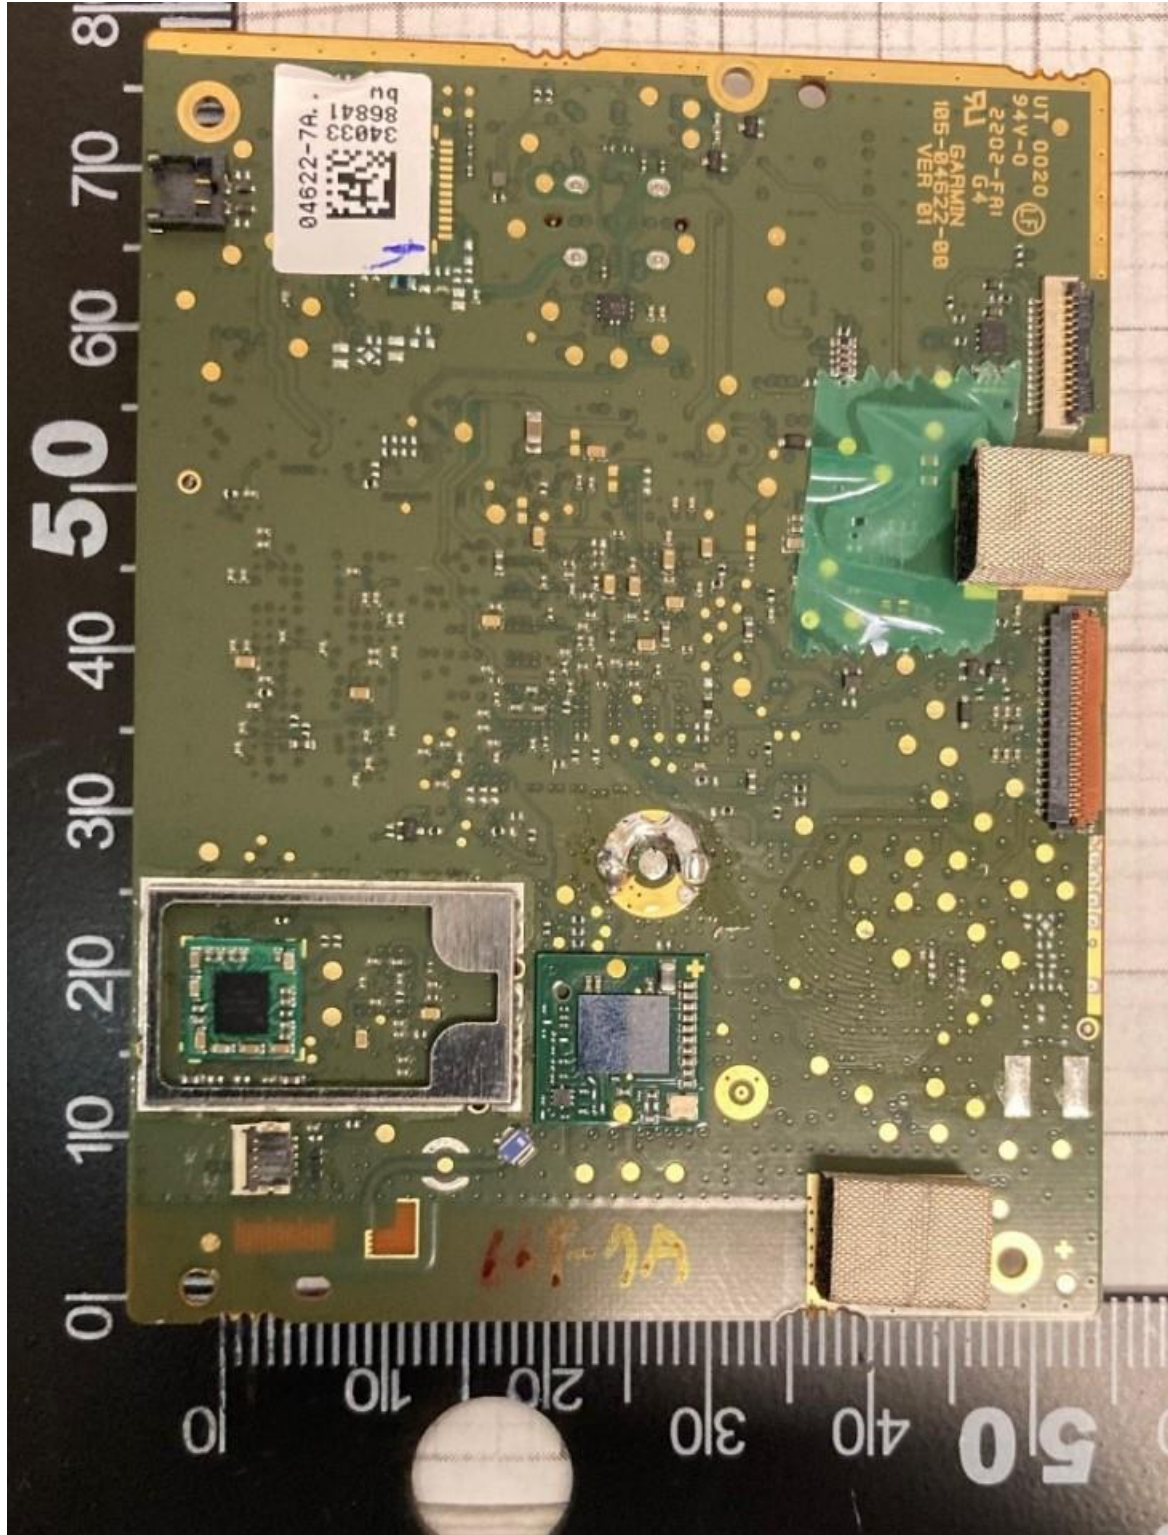

Bottom Shield Removed

Rogers Labs, Inc.
4405 West 259th Terrace
Louisburg, KS 66053
Phone/Fax: (913) 837-3214
Revision 1

Garmin International, Inc.
Model: A04622
Test: 220304
Test to: CFR47 15C, RSS-210, RSS-247
File: A04622 IntPho

SN's: 3403386859 / 3403386735
FCC ID: IPH-04622
IC: 1792A-04622
Date: June 21, 2022
Page 5 of 7