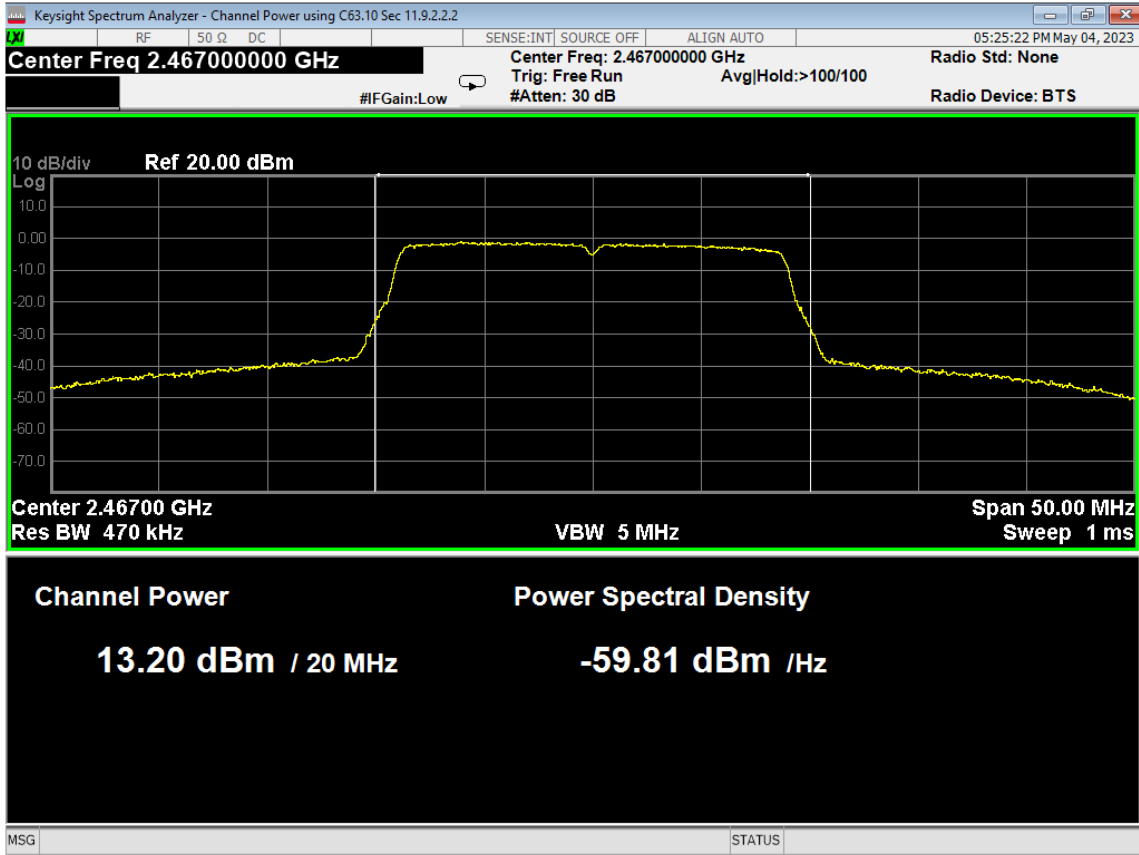

132 Average Power, ch12, Wifi N, High Data Rate