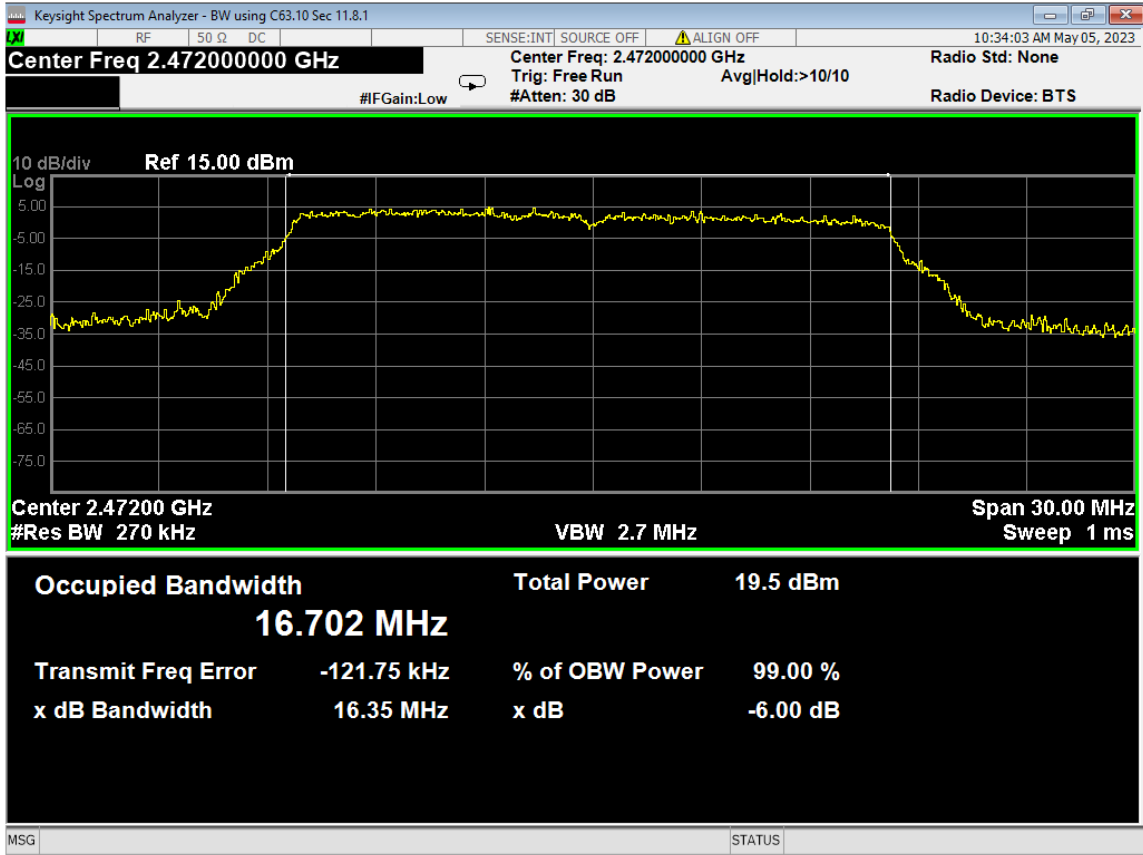

148 Occupied Bandwidth, ch13, Wifi G, High Data Rate