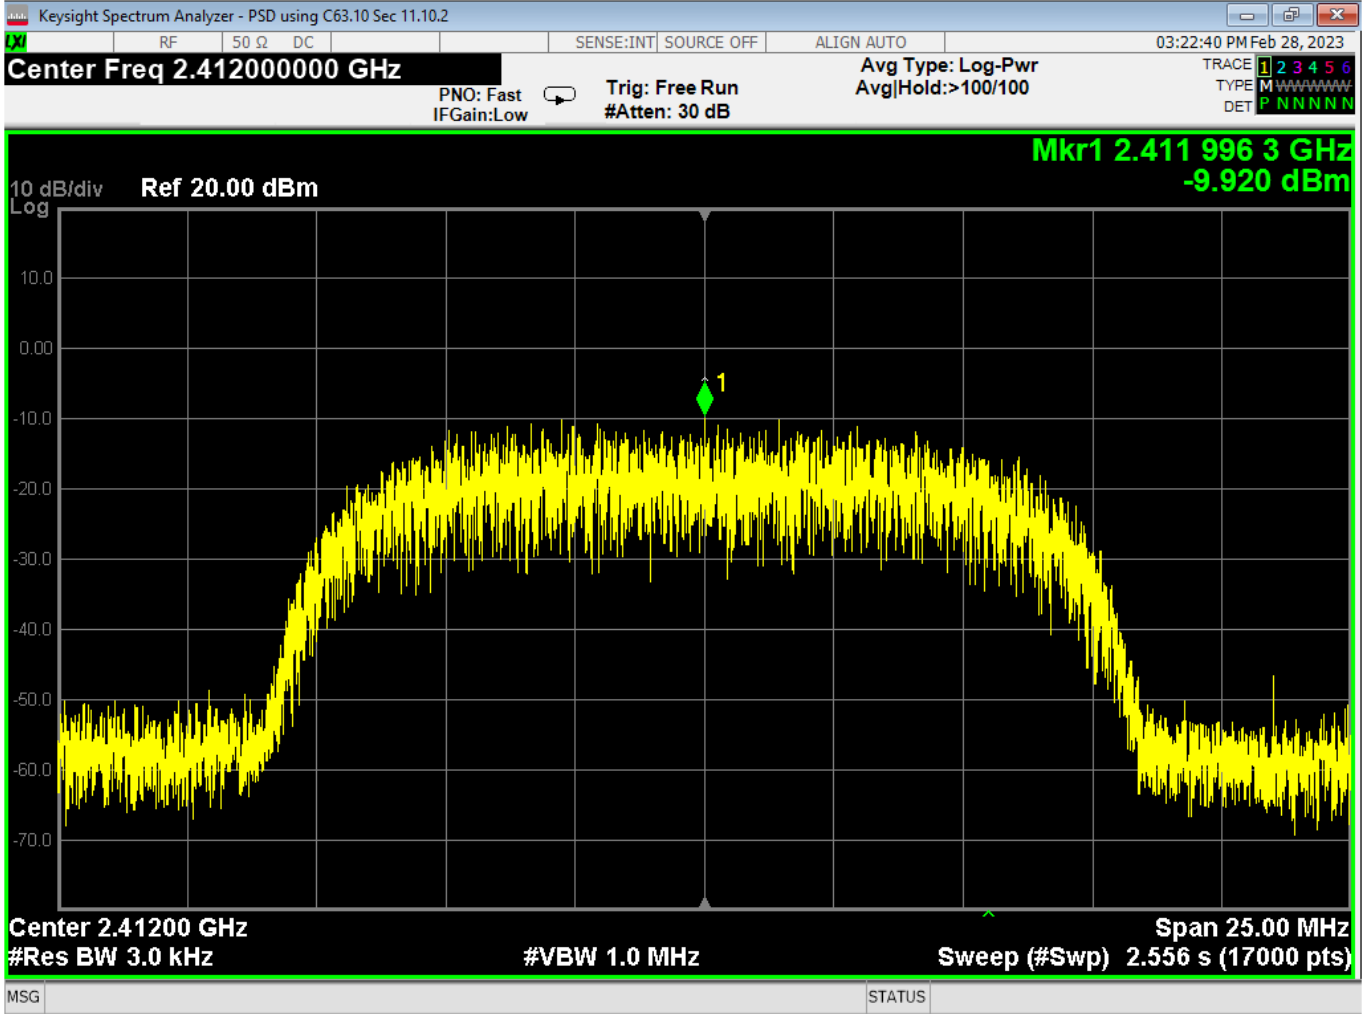

Report Number:	R20230109-20-E10	Rev	C
Prepared for:	Garmin International, Inc.		

88 Occupied Bandwidth, Low, Wifi B, High Data Rate