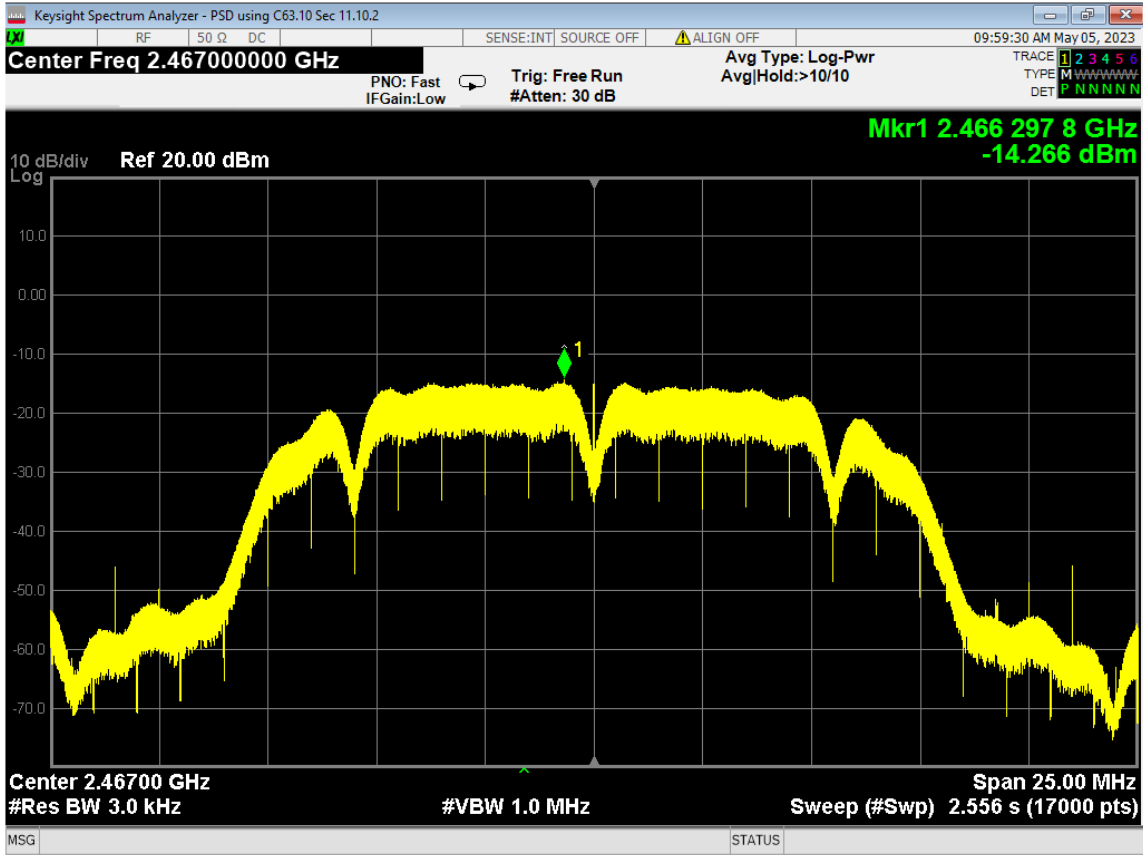

96 Occupied Bandwidth, High, Wifi N, High Data Rate

97 Average Power, ch12, Wifi B, Low Data Rate

98 Average Power, ch13, Wifi B, Low Data Rate

| | | | |
|----------------|----------------------------|-----|---|
| Report Number: | R20230109-20-E10 | Rev | C |
| Prepared for: | Garmin International, Inc. | | |

99 dB Bandwidth, ch12, Wifi B, Low Data Rate

100 6dB Bandwidth, ch13, Wifi B, Low Data Rate

101 PSD, ch12, Wifi B, Low Data Rate

102 PSD, ch13, Wifi B, Low Data Rate

103 Higher Bandedge, Unrestricted, ch13, Wifi B, Low Data Rate