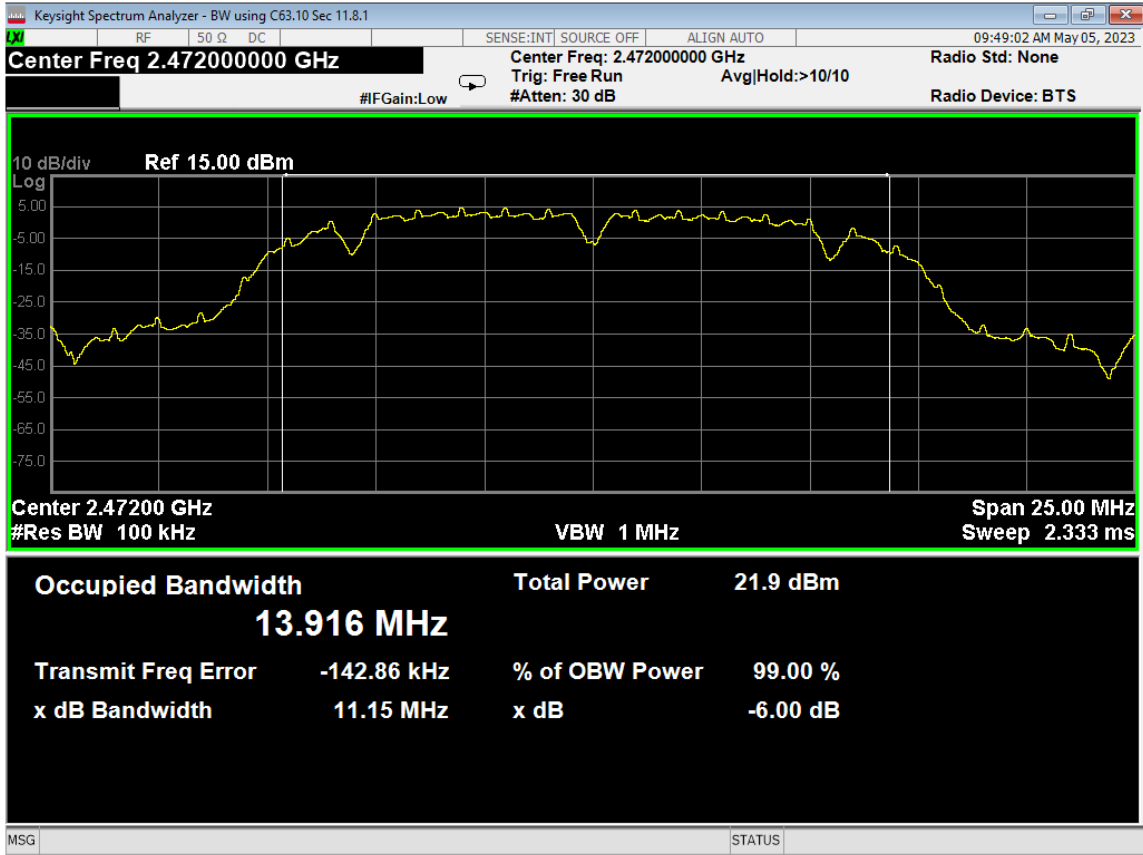

99 dB Bandwidth, ch12, Wifi B, Low Data Rate

100 6dB Bandwidth, ch13, Wifi B, Low Data Rate

101 PSD, ch12, Wifi B, Low Data Rate

102 PSD, ch13, Wifi B, Low Data Rate

103 Higher Bandedge, Unrestricted, ch13, Wifi B, Low Data Rate