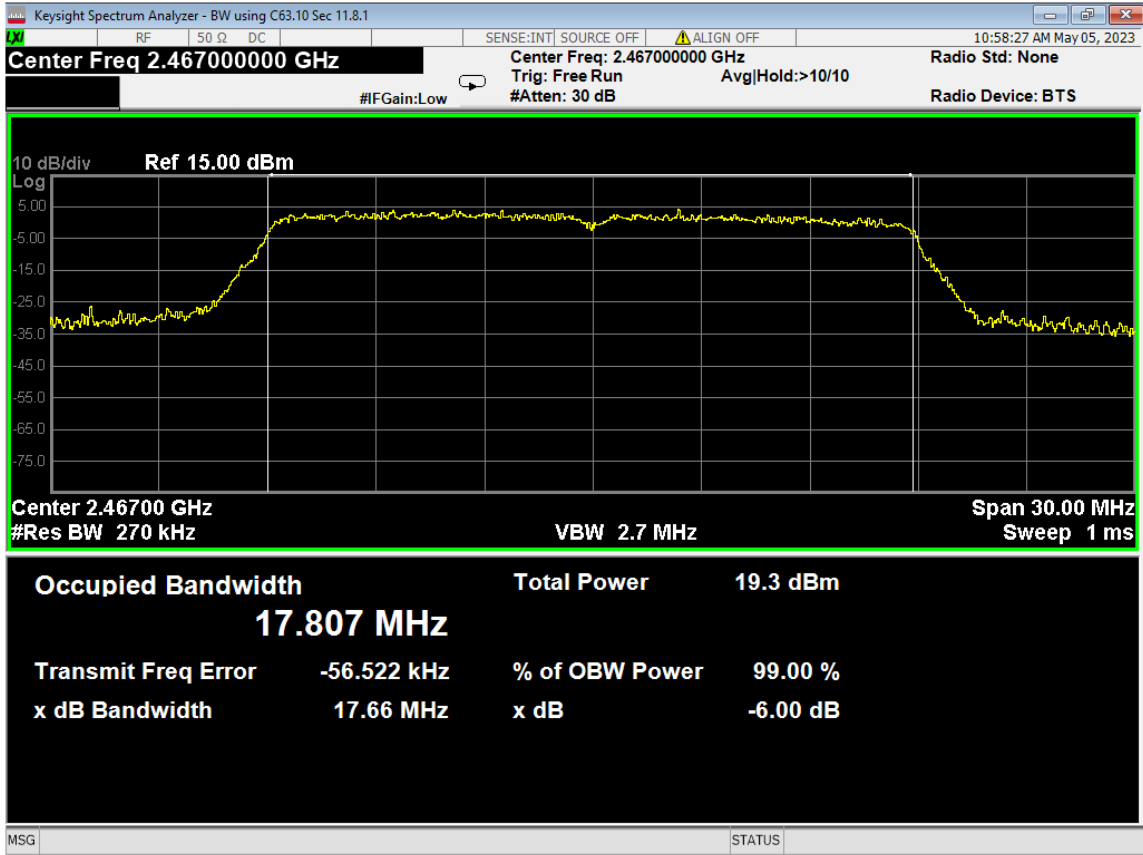

Report Number:	R20230109-20-E10	Rev	C
Prepared for:	Garmin International, Inc.		

149 Occupied Bandwidth, ch12, Wifi N, High Data Rate