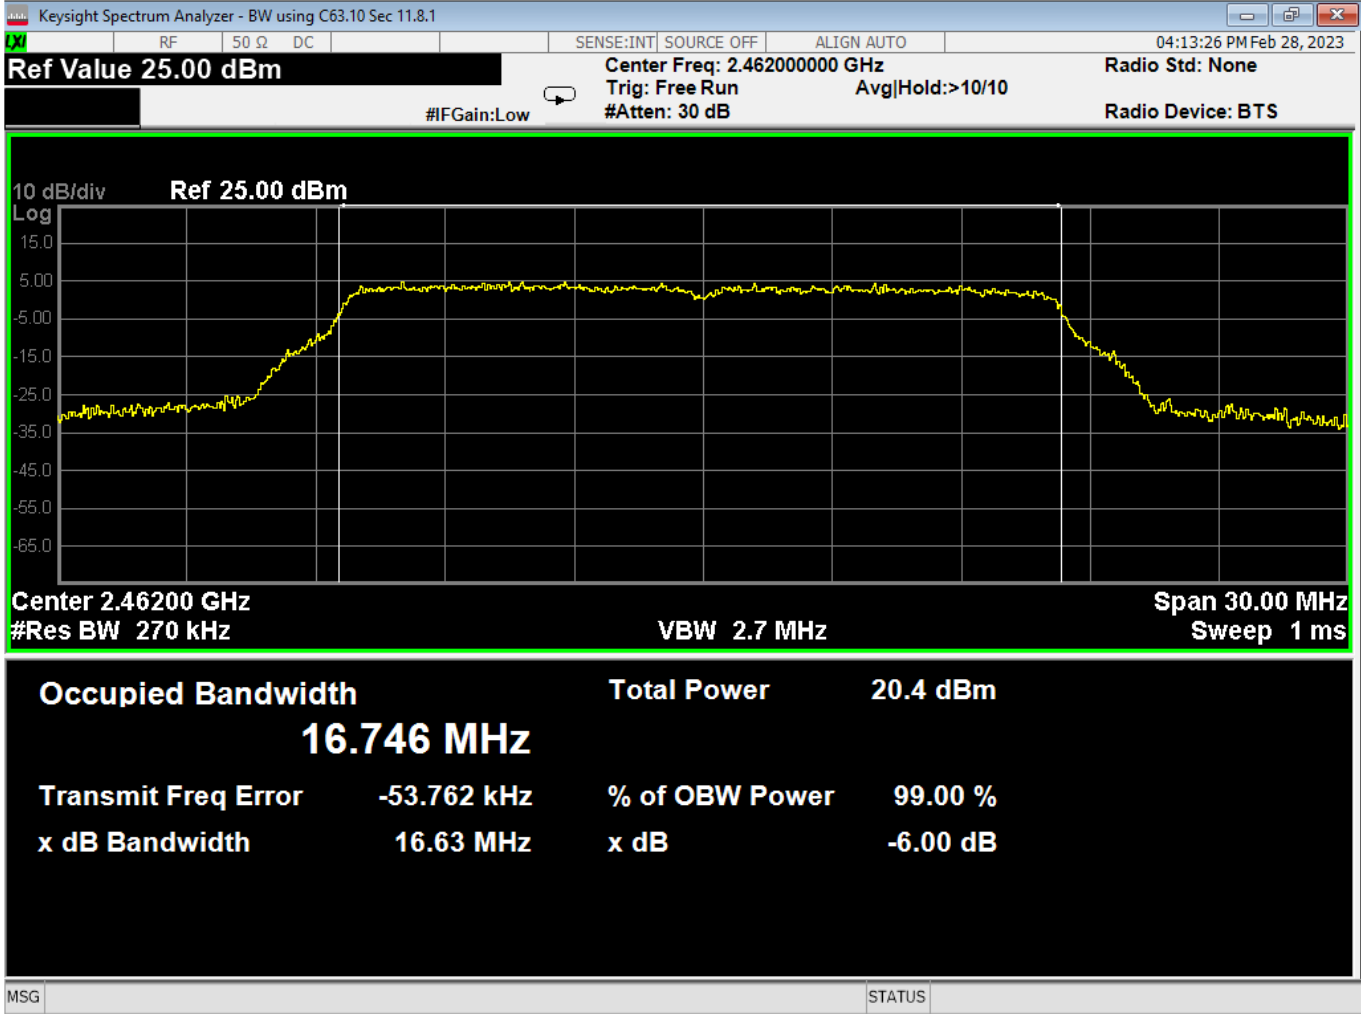

Report Number:	R20230109-20-E10	Rev	C
Prepared for:	Garmin International, Inc.		

93 Occupied Bandwidth, High, Wifi G, High Data Rate