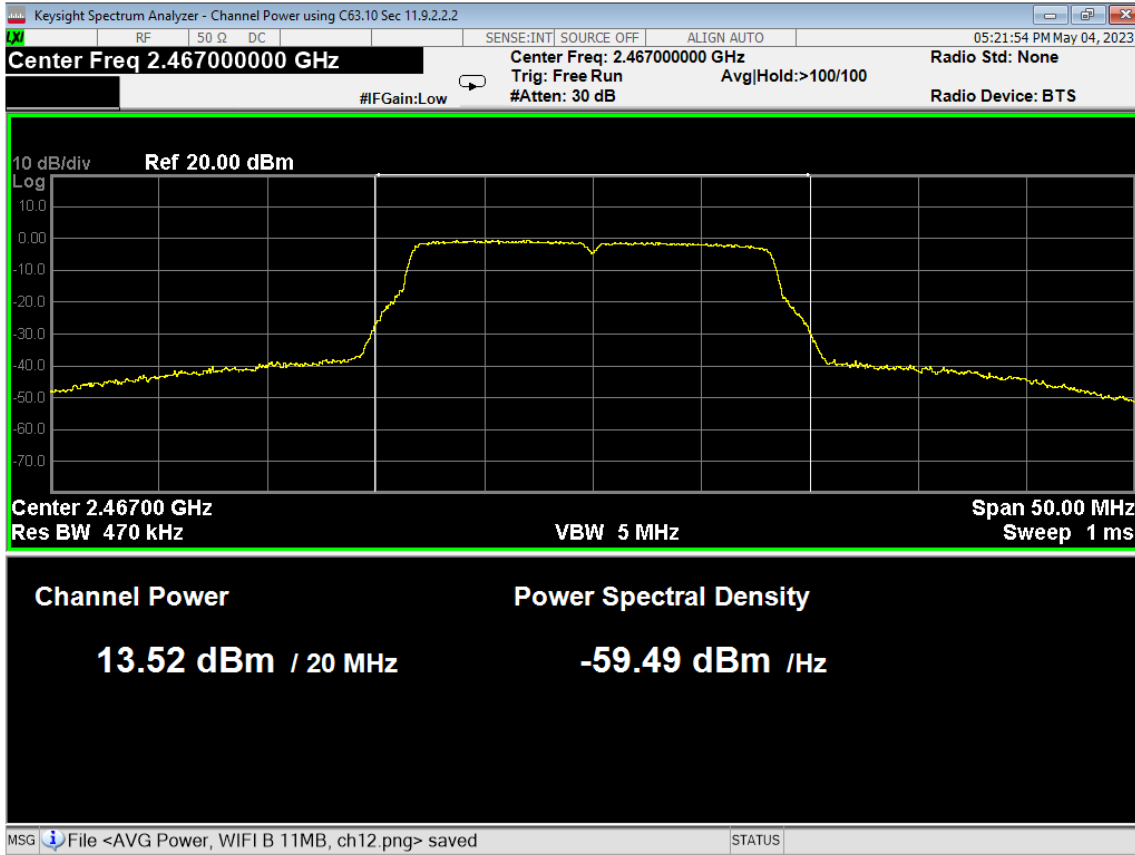

99 dB Bandwidth, ch12, Wifi B, Low Data Rate

100 6dB Bandwidth, ch13, Wifi B, Low Data Rate

101 PSD, ch12, Wifi B, Low Data Rate

102 PSD, ch13, Wifi B, Low Data Rate

103 Higher Bandedge, Unrestricted, ch13, Wifi B, Low Data Rate