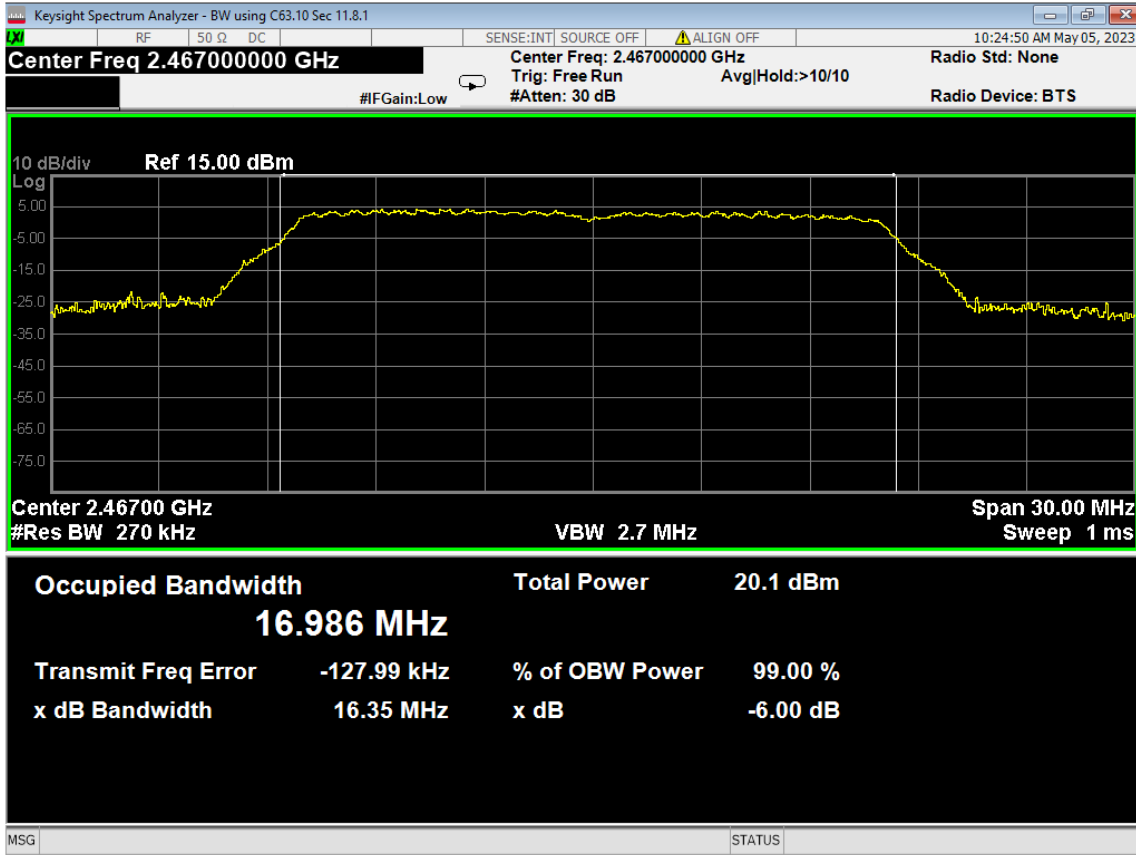

141 Occupied Bandwidth, ch12, Wifi G, Low Data Rate