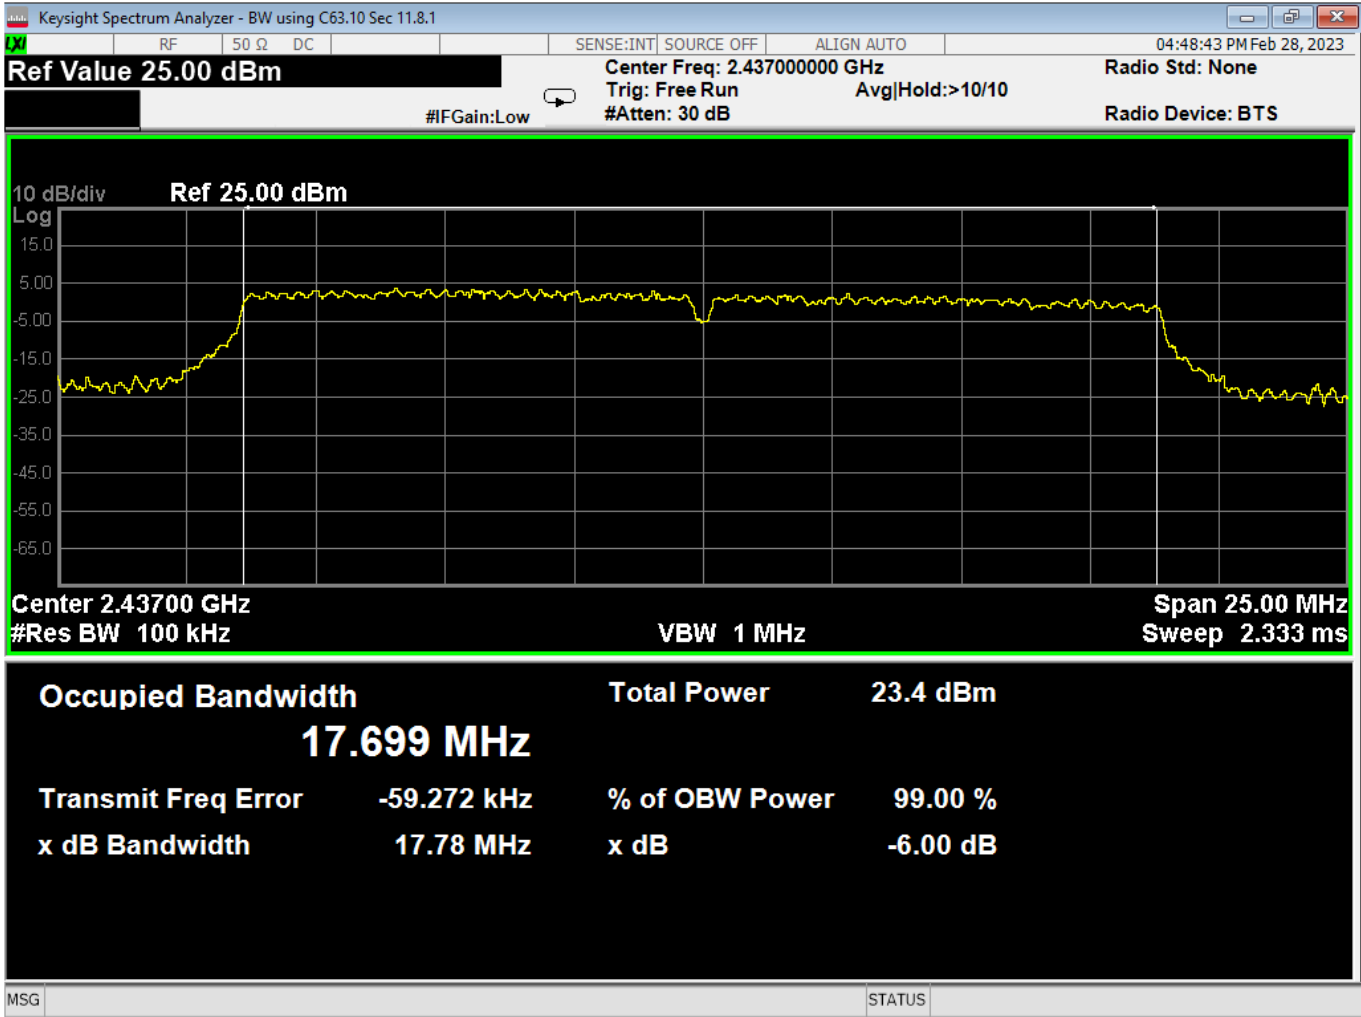

Report Number:	R20230109-20-E10	Rev	C
Prepared for:	Garmin International, Inc.		

70 dB Bandwidth, Mid, Wifi N, High Data Rate