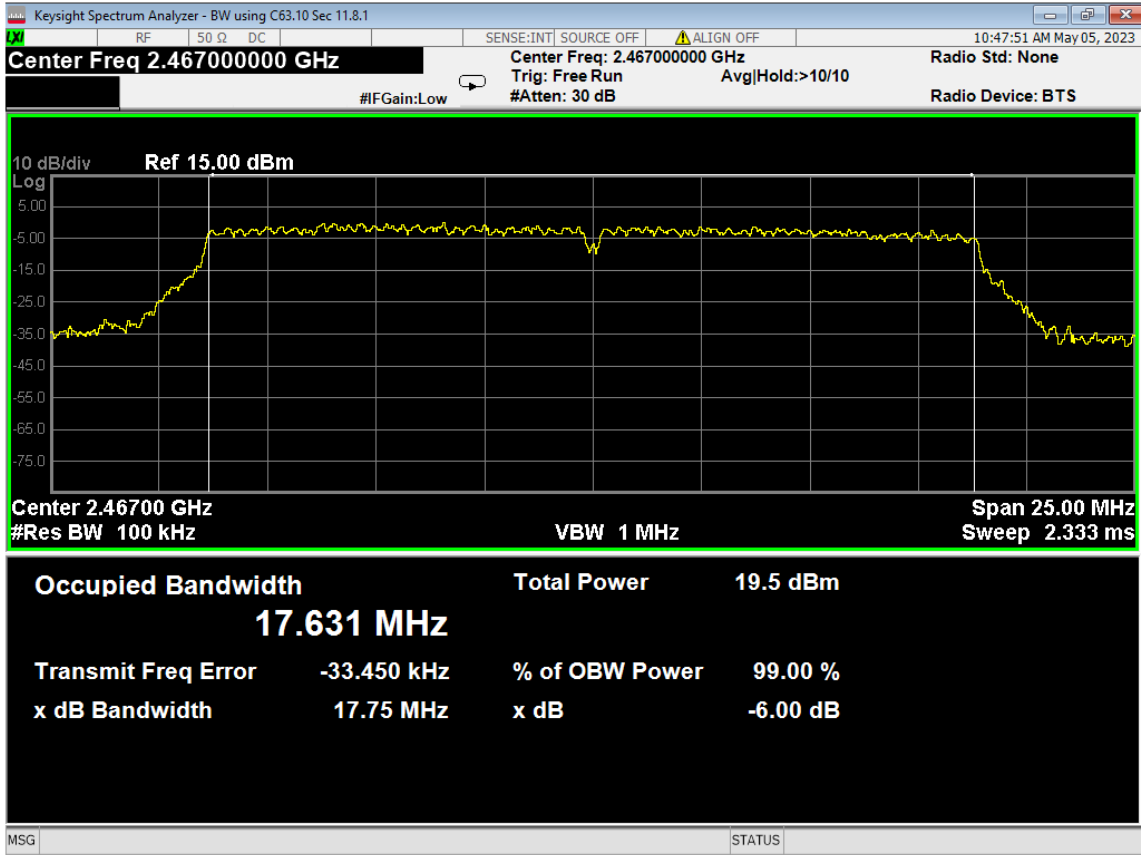

113 6dB Bandwidth, ch12, Wifi N, Low Data Rate