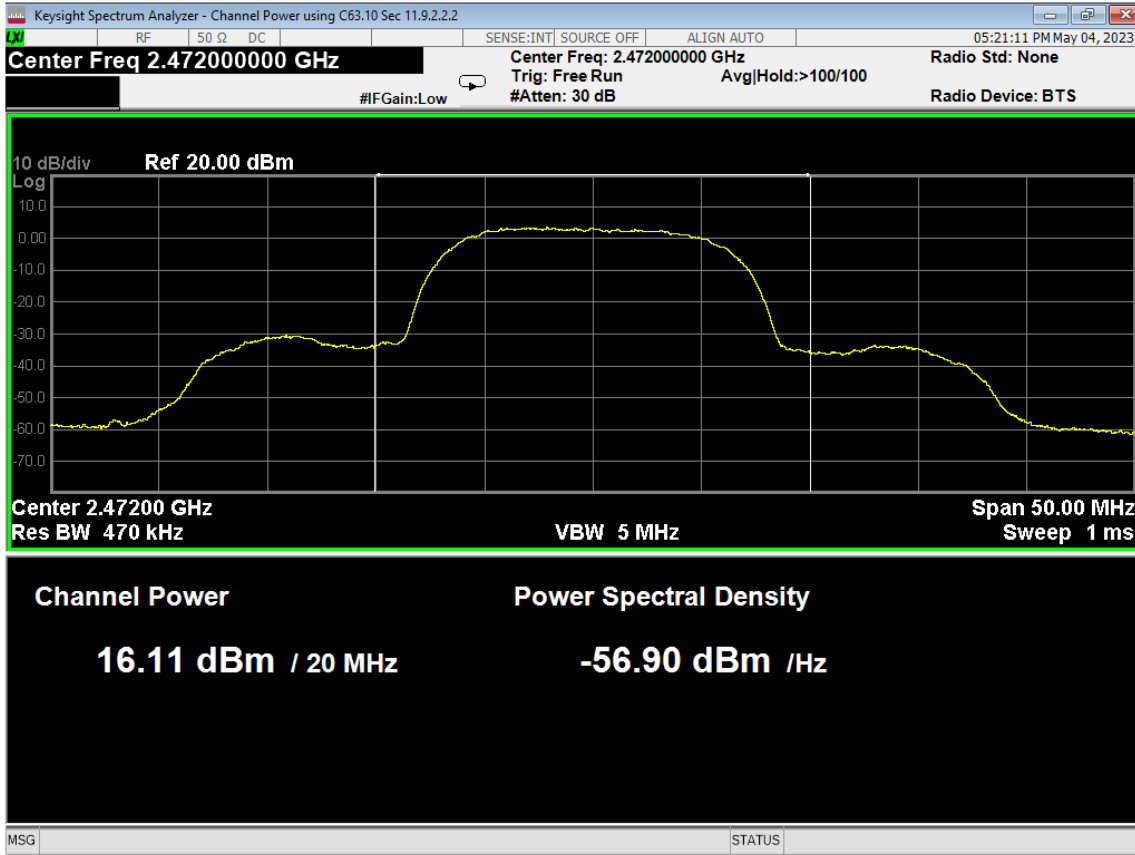

119 Average Power, ch13, Wifi B, High Data Rate