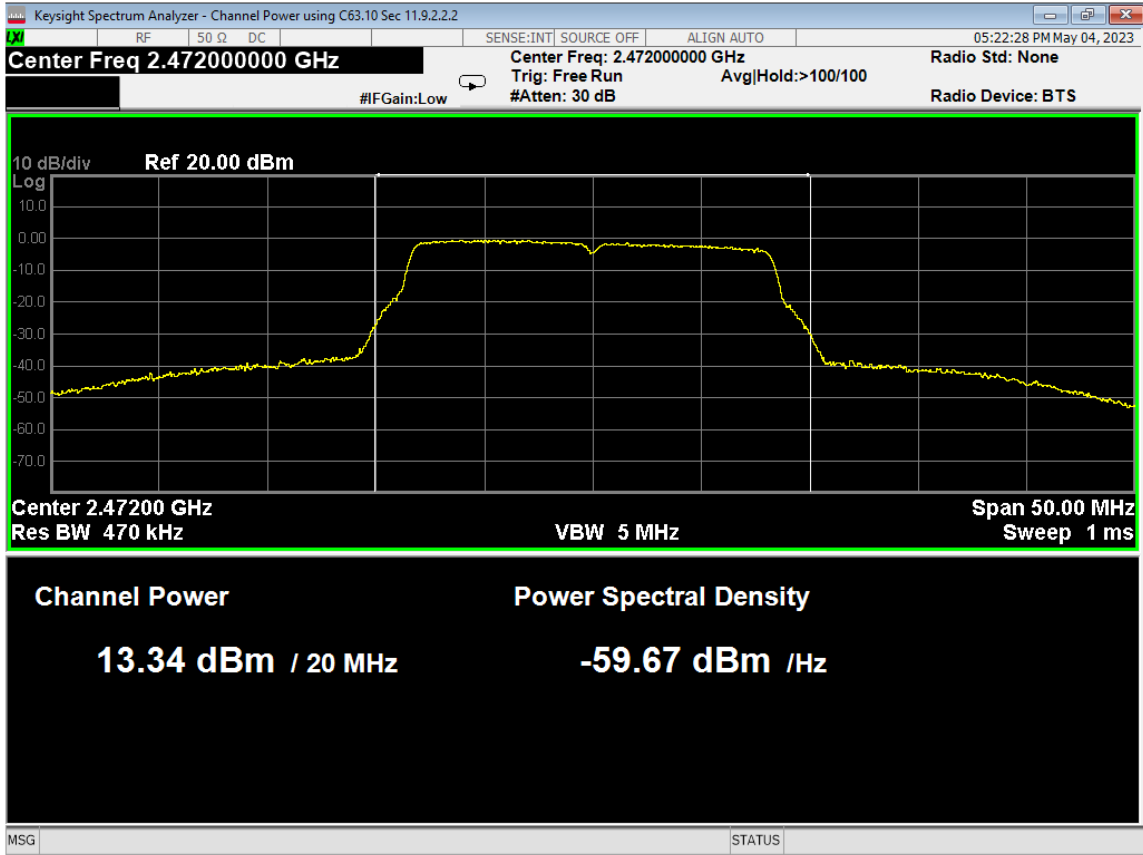

Report Number:	R20230109-20-E10	Rev	C
Prepared for:	Garmin International, Inc.		

105 Average Power, ch13, Wifi G, Low Data Rate