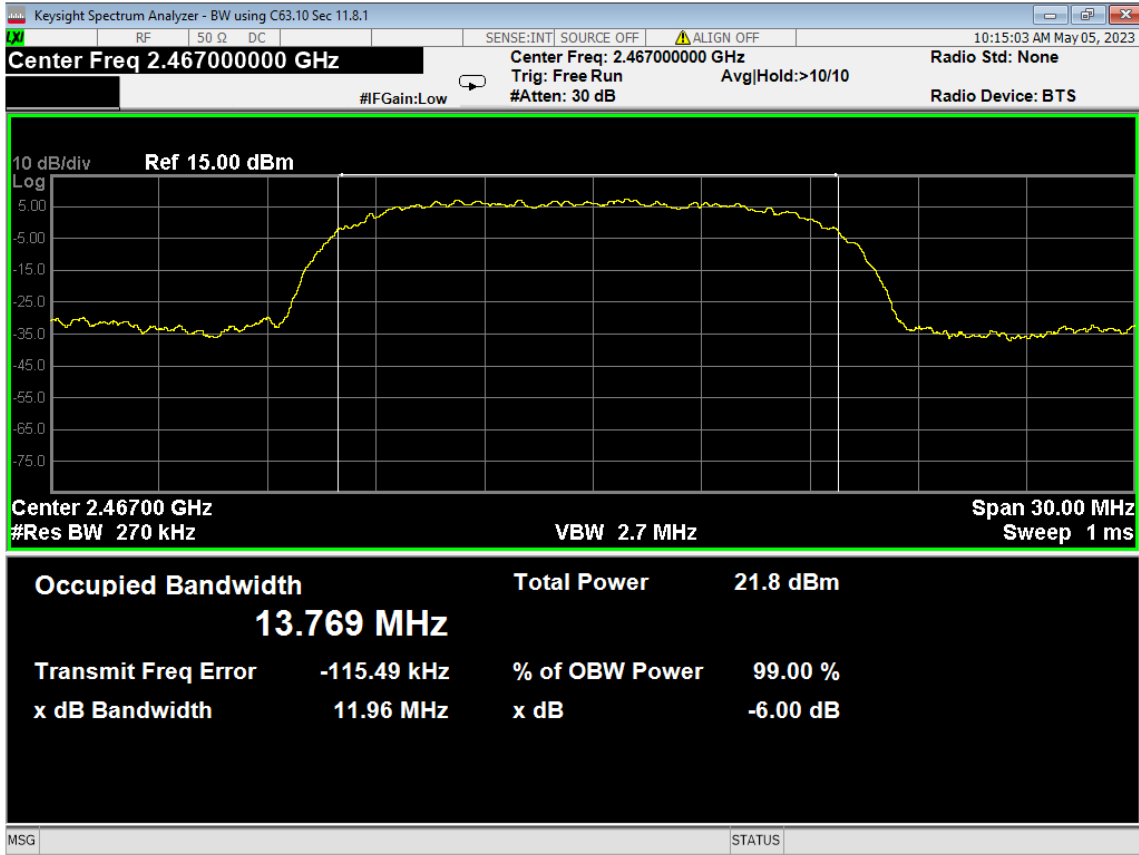

145 Occupied Bandwidth, ch12, Wifi B, High Data Rate