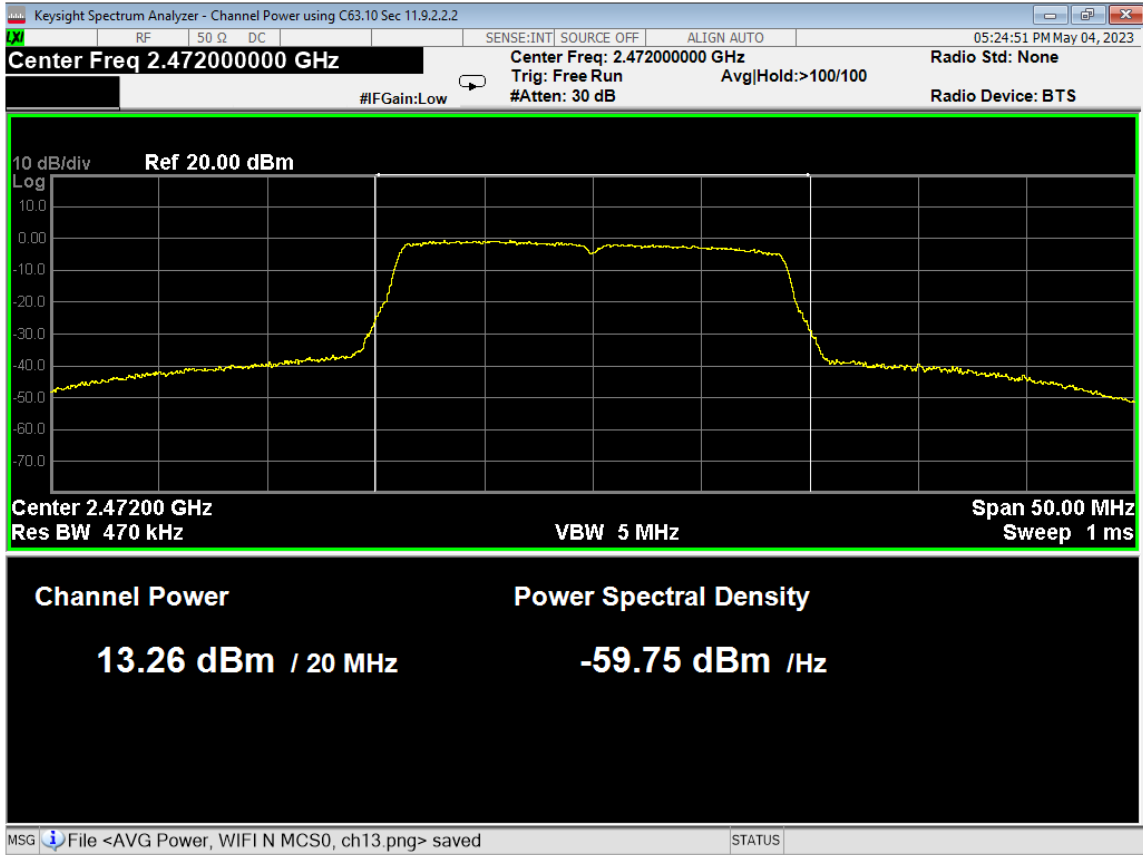

125 Average Power, ch12, Wifi G, High Data Rate

126 Average Power, ch13, Wifi G, High Data Rate

127 6dB Bandwidth, ch12, Wifi G, High Data Rate

128 6dB Bandwidth, ch13, Wifi G, High Data Rate

129 PSD, ch12, Wifi G, High Data Rate

133 Average Power, ch13, Wifi N, High Data Rate

134 6dB Bandwidth, ch12, Wifi N, High Data Rate

135 6dB Bandwidth, ch13, Wifi N, High Data Rate

136 PSD, ch12, Wifi N, High Data Rate

137 PSD, ch13, Wifi N, High Data Rate