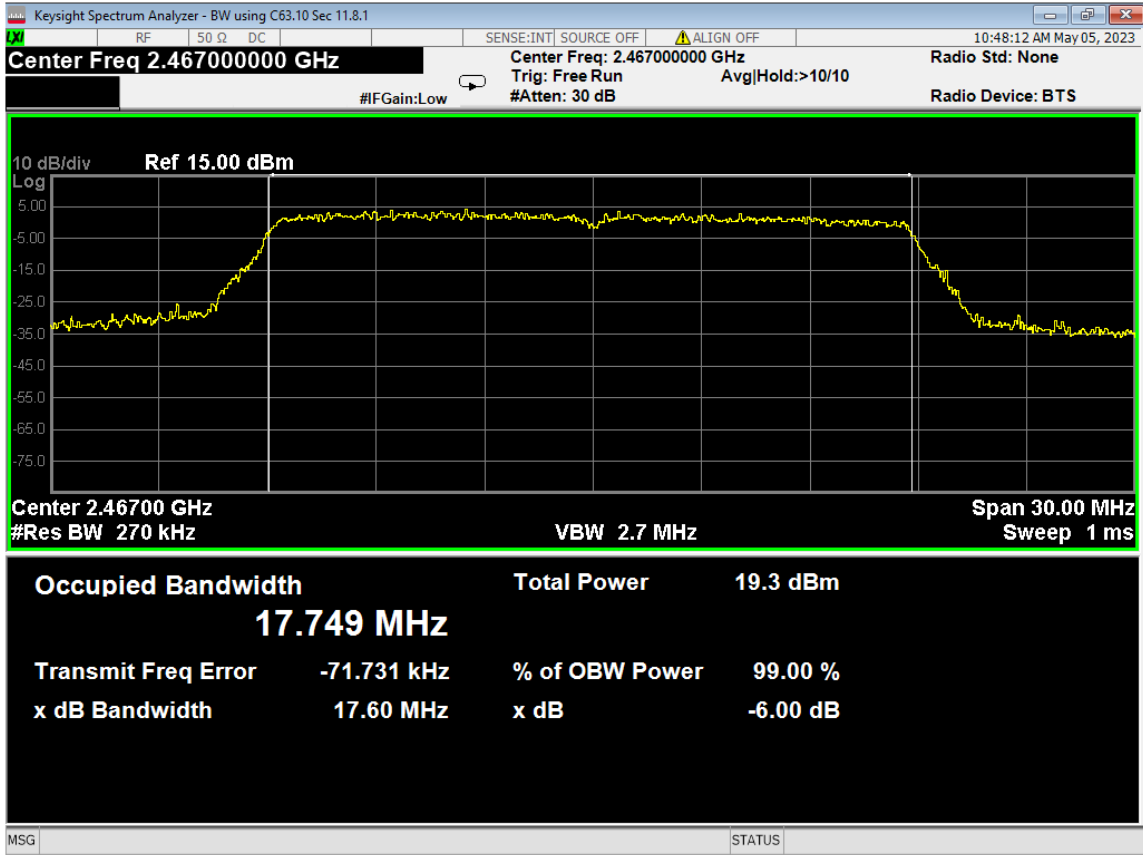

Report Number:	R20230109-20-E10	Rev	C
Prepared for:	Garmin International, Inc.		

143 Occupied Bandwidth, ch12, Wifi N, Low Data Rate