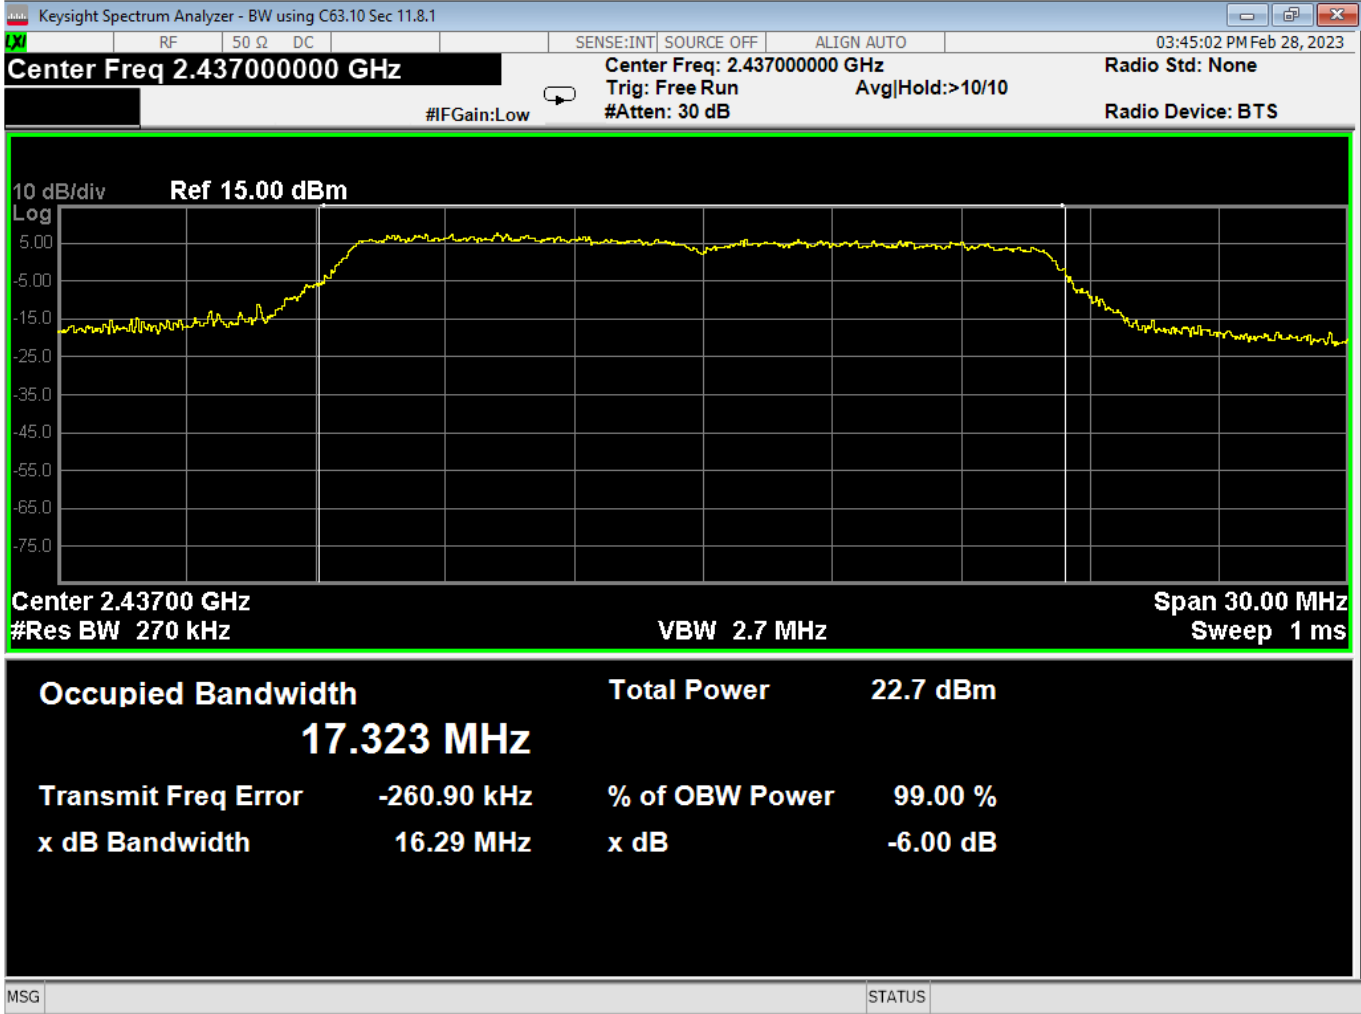

Report Number:	R20230109-20-E10	Rev	C
Prepared for:	Garmin International, Inc.		

83 Occupied Bandwidth, Mid, Wifi G, Low Data Rate