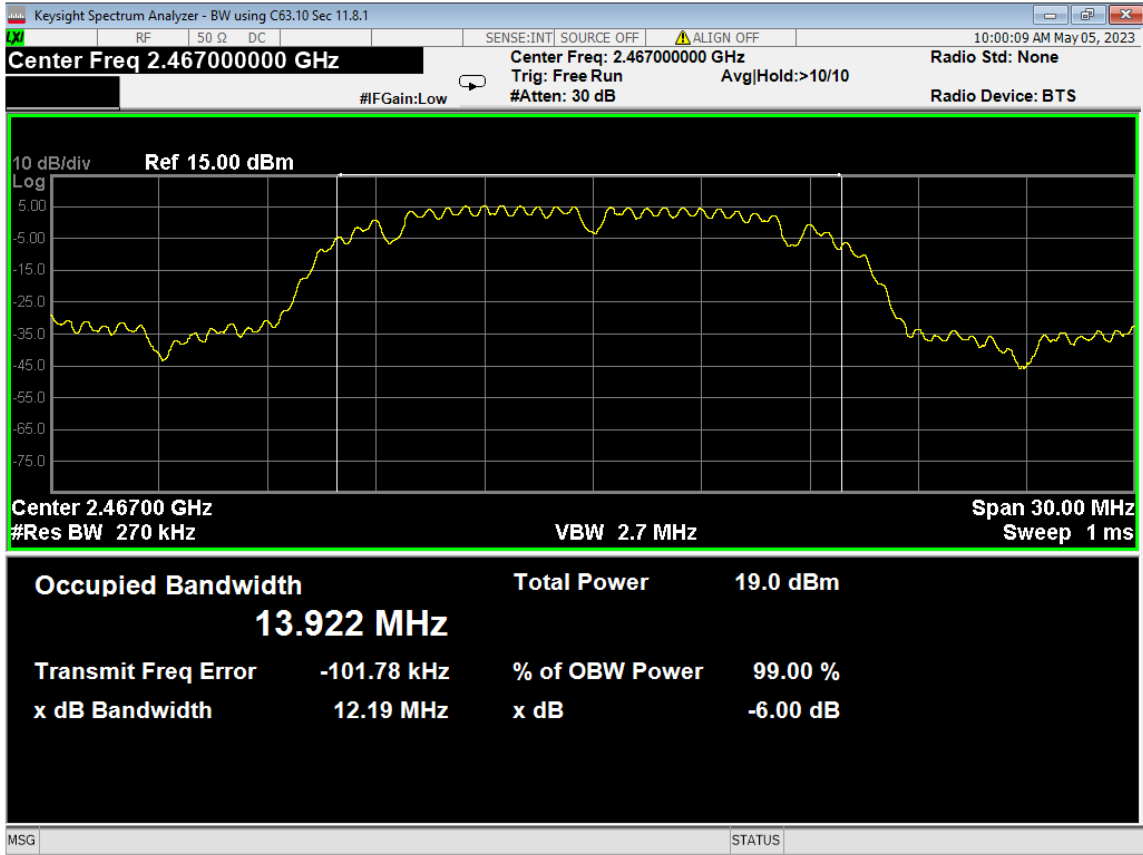

Report Number:	R20230109-20-E10	Rev	C
Prepared for:	Garmin International, Inc.		

139 Occupied Bandwidth, ch12, Wifi B, Low Data Rate