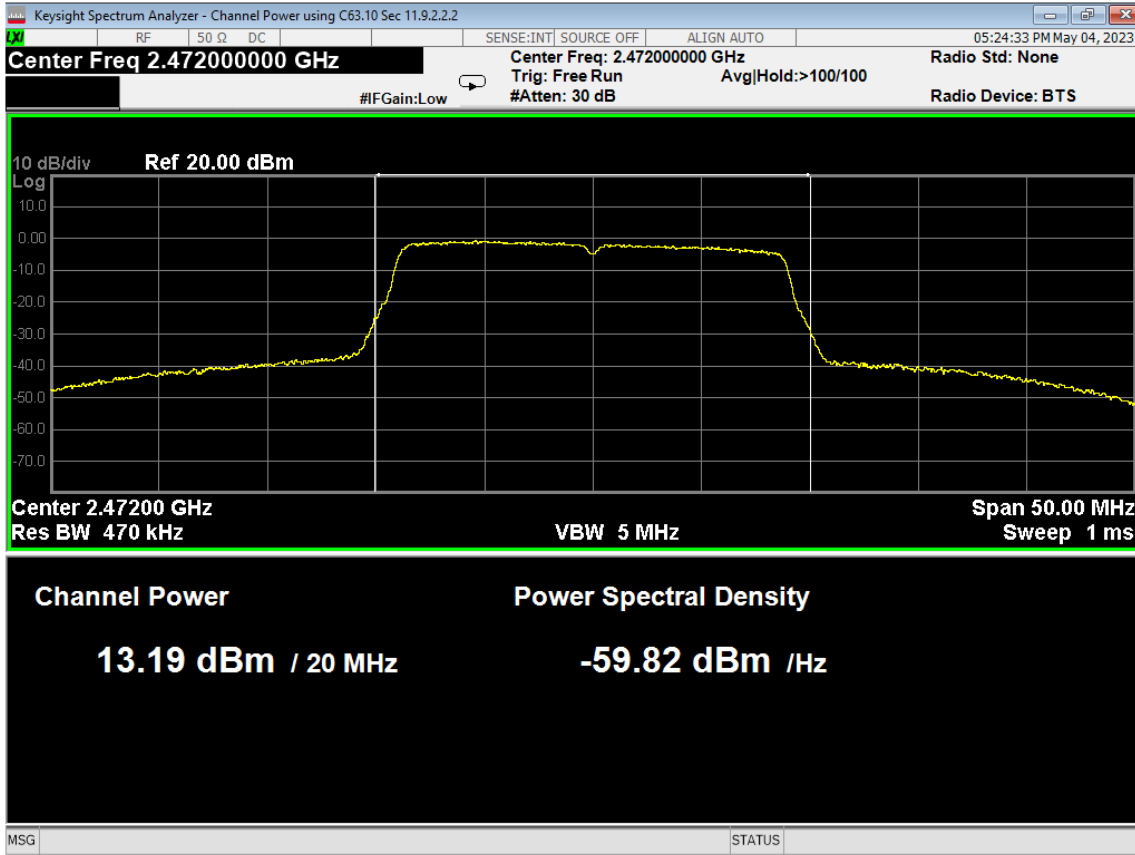

112 Average Power, ch13, Wifi N, Low Data Rate