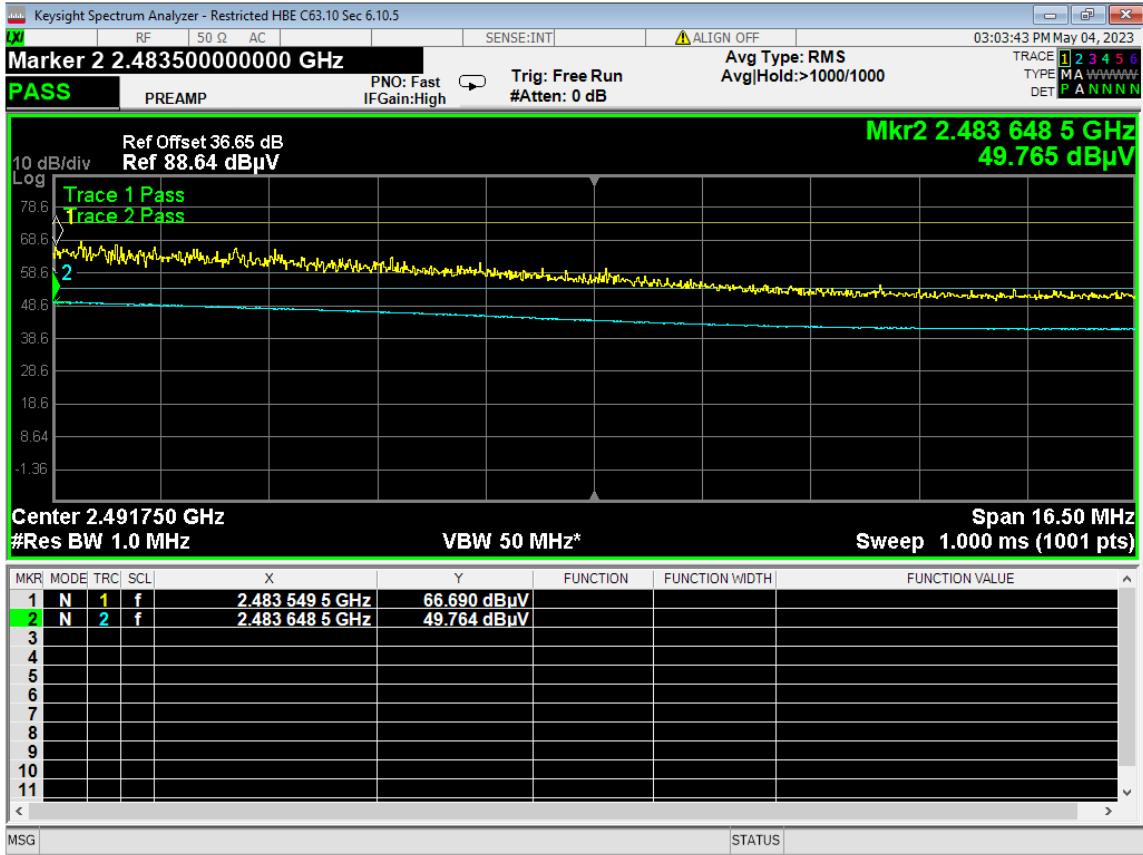

Report Number:	R20230109-20-E10	Rev	C
Prepared for:	Garmin International, Inc.		

154 Restricted Bandedge, ch13, Wifi G, High Data Rate