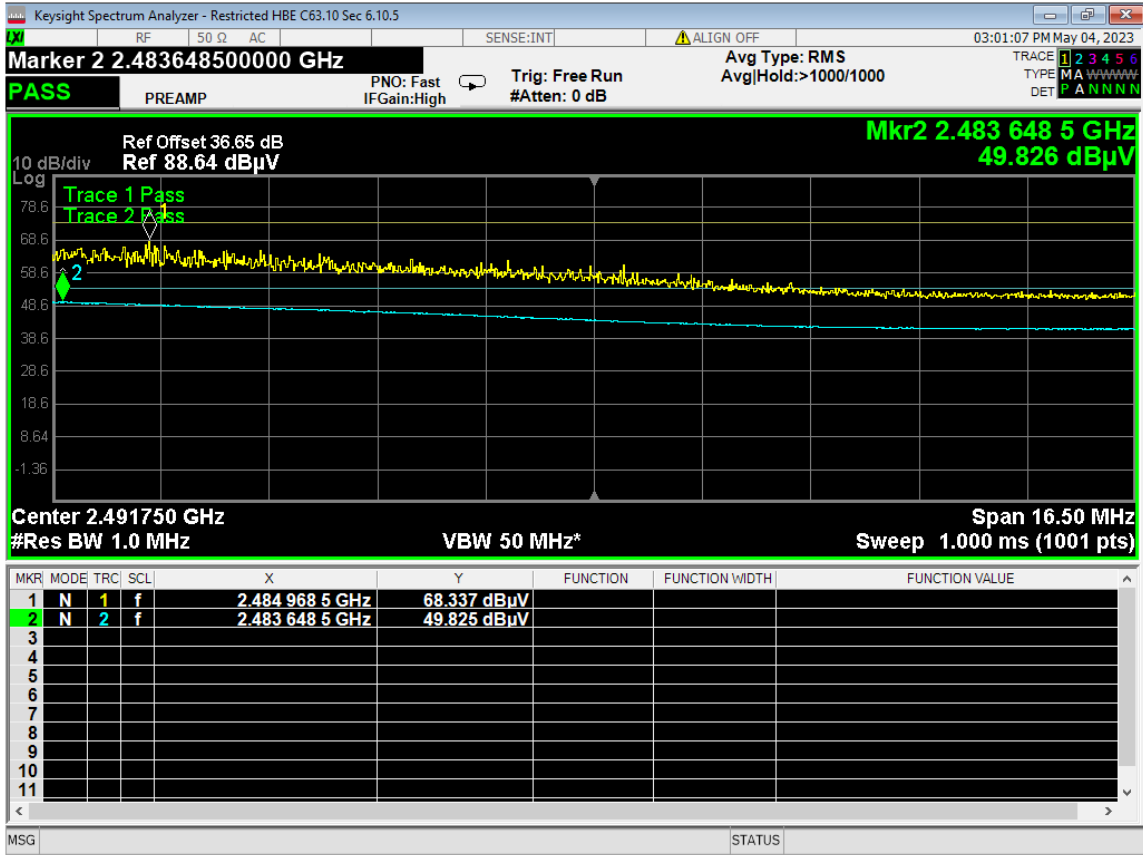

Report Number:	R20230109-20-E10	Rev	C
Prepared for:	Garmin International, Inc.		

153 Restricted Bandedge, ch13, Wifi G, Low Data Rate