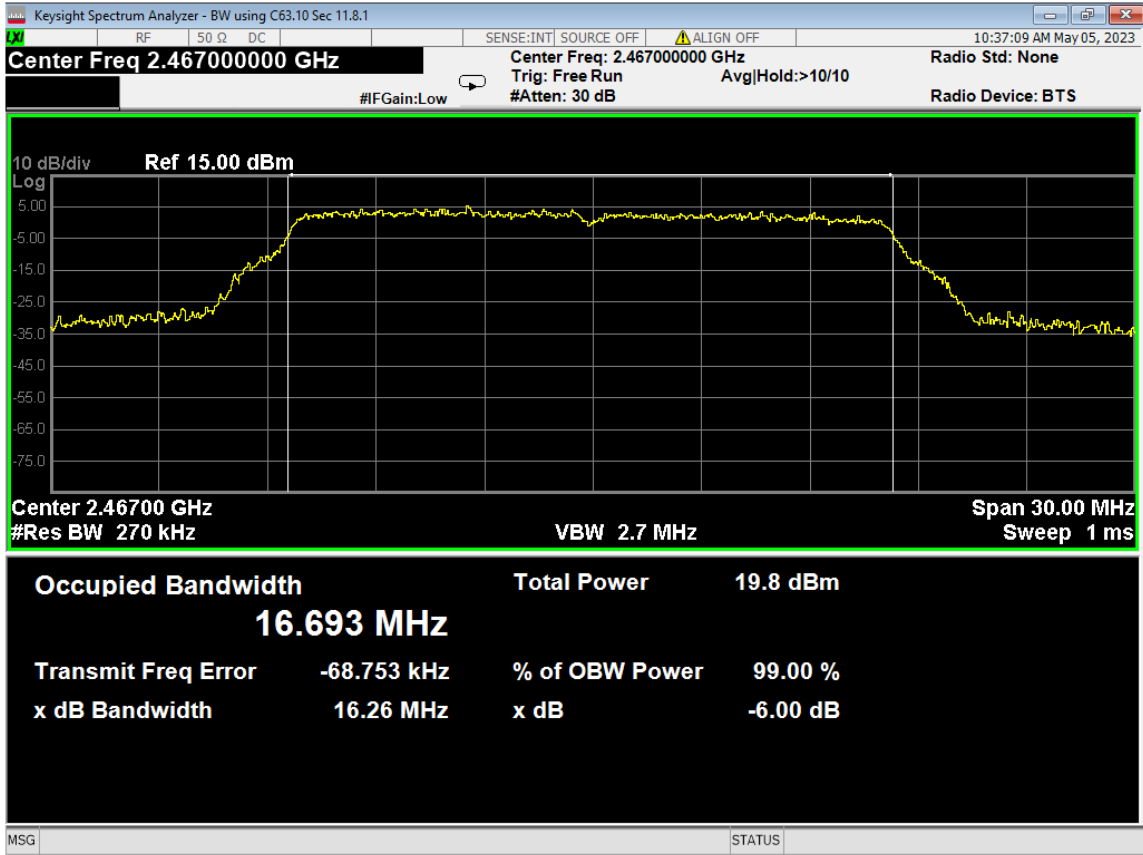

144 Occupied Bandwidth, ch13, Wifi N, Low Data Rate

145 Occupied Bandwidth, ch12, Wifi B, High Data Rate

146 Occupied Bandwidth, ch13, Wifi B, High Data Rate

| | | | |
|----------------|----------------------------|-----|---|
| Report Number: | R20230109-20-E10 | Rev | C |
| Prepared for: | Garmin International, Inc. | | |