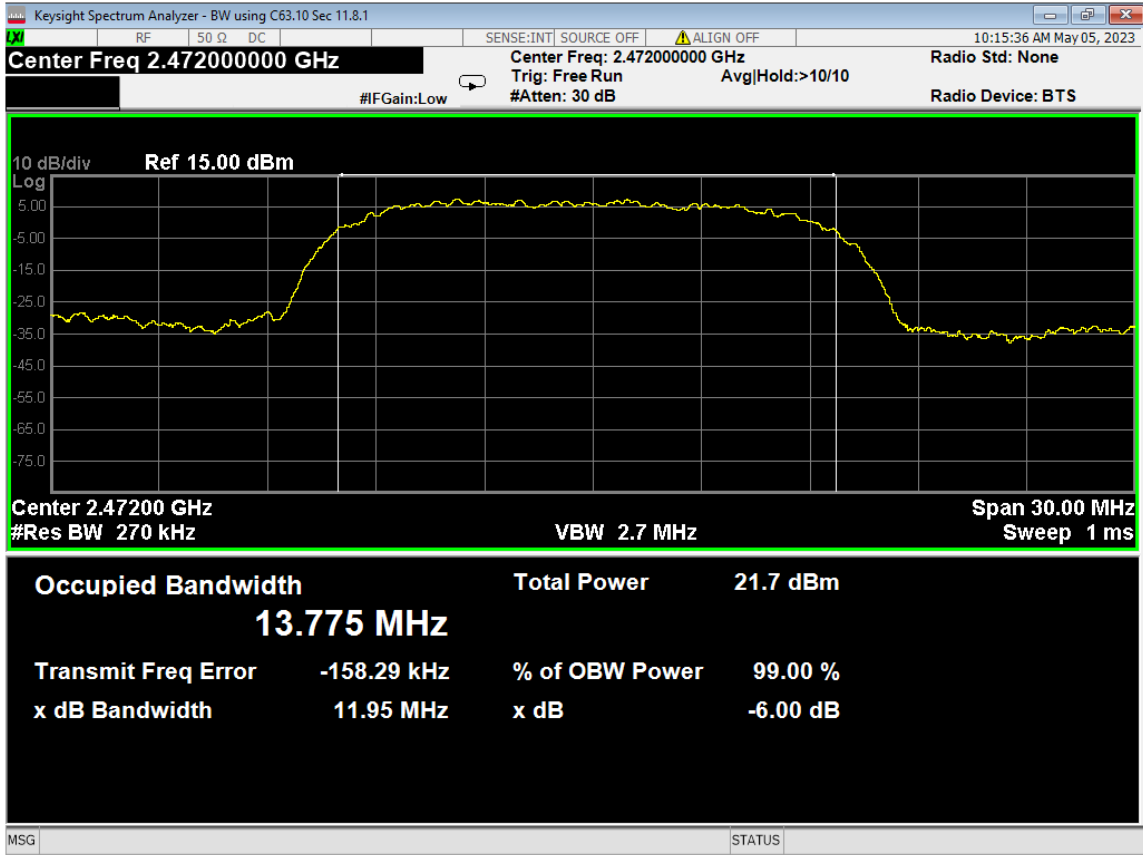

144 Occupied Bandwidth, ch13, Wifi N, Low Data Rate

145 Occupied Bandwidth, ch12, Wifi B, High Data Rate

146 Occupied Bandwidth, ch13, Wifi B, High Data Rate

| | | | |
|----------------|----------------------------|-----|---|
| Report Number: | R20230109-20-E10 | Rev | C |
| Prepared for: | Garmin International, Inc. | | |