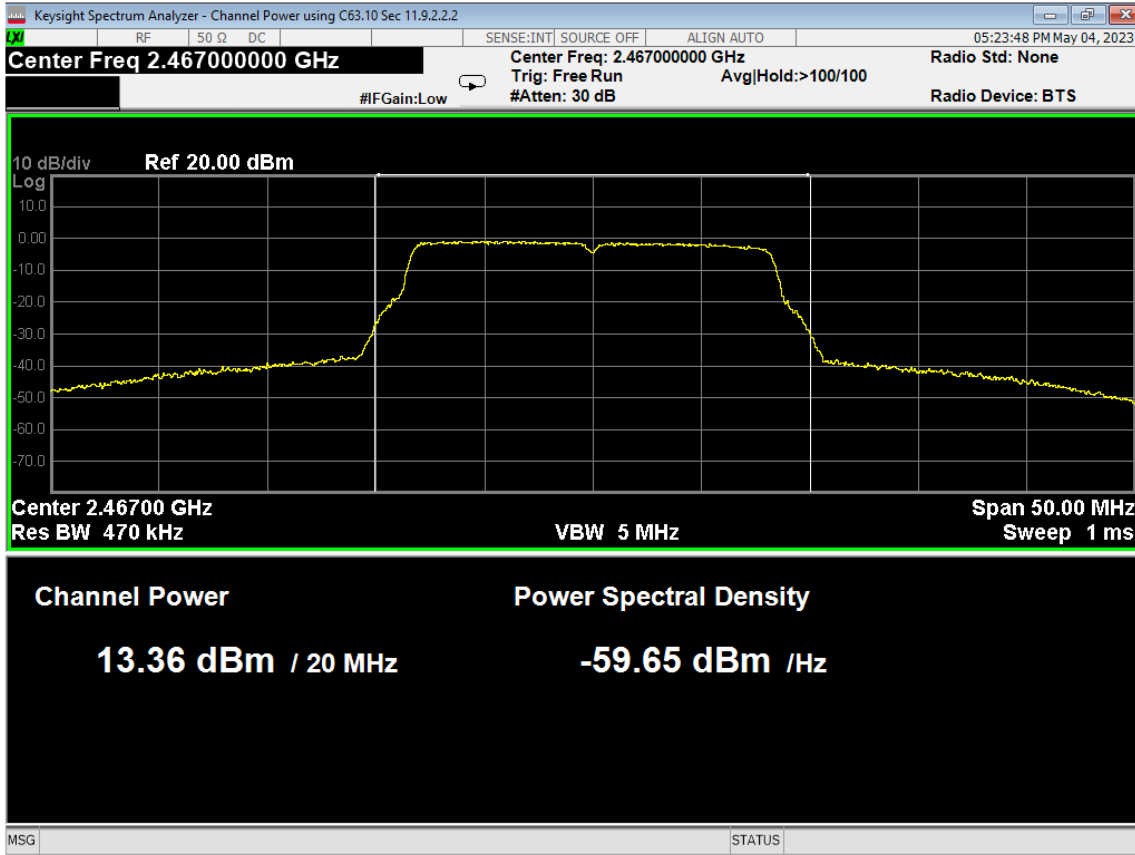

120 6dB Bandwidth, ch12, Wifi B, High Data Rate

121 6dB Bandwidth, ch13, Wifi B, High Data Rate

122 PSD, ch12, Wifi B, High Data Rate

123 PSD, ch13, Wifi B, High Data Rate

124 Higher Bandedge, Unrestricted, ch13, Wifi B, High Data Rate

125 Average Power, ch12, Wifi G, High Data Rate

126 Average Power, ch13, Wifi G, High Data Rate

127 6dB Bandwidth, ch12, Wifi G, High Data Rate

128 6dB Bandwidth, ch13, Wifi G, High Data Rate

129 PSD, ch12, Wifi G, High Data Rate