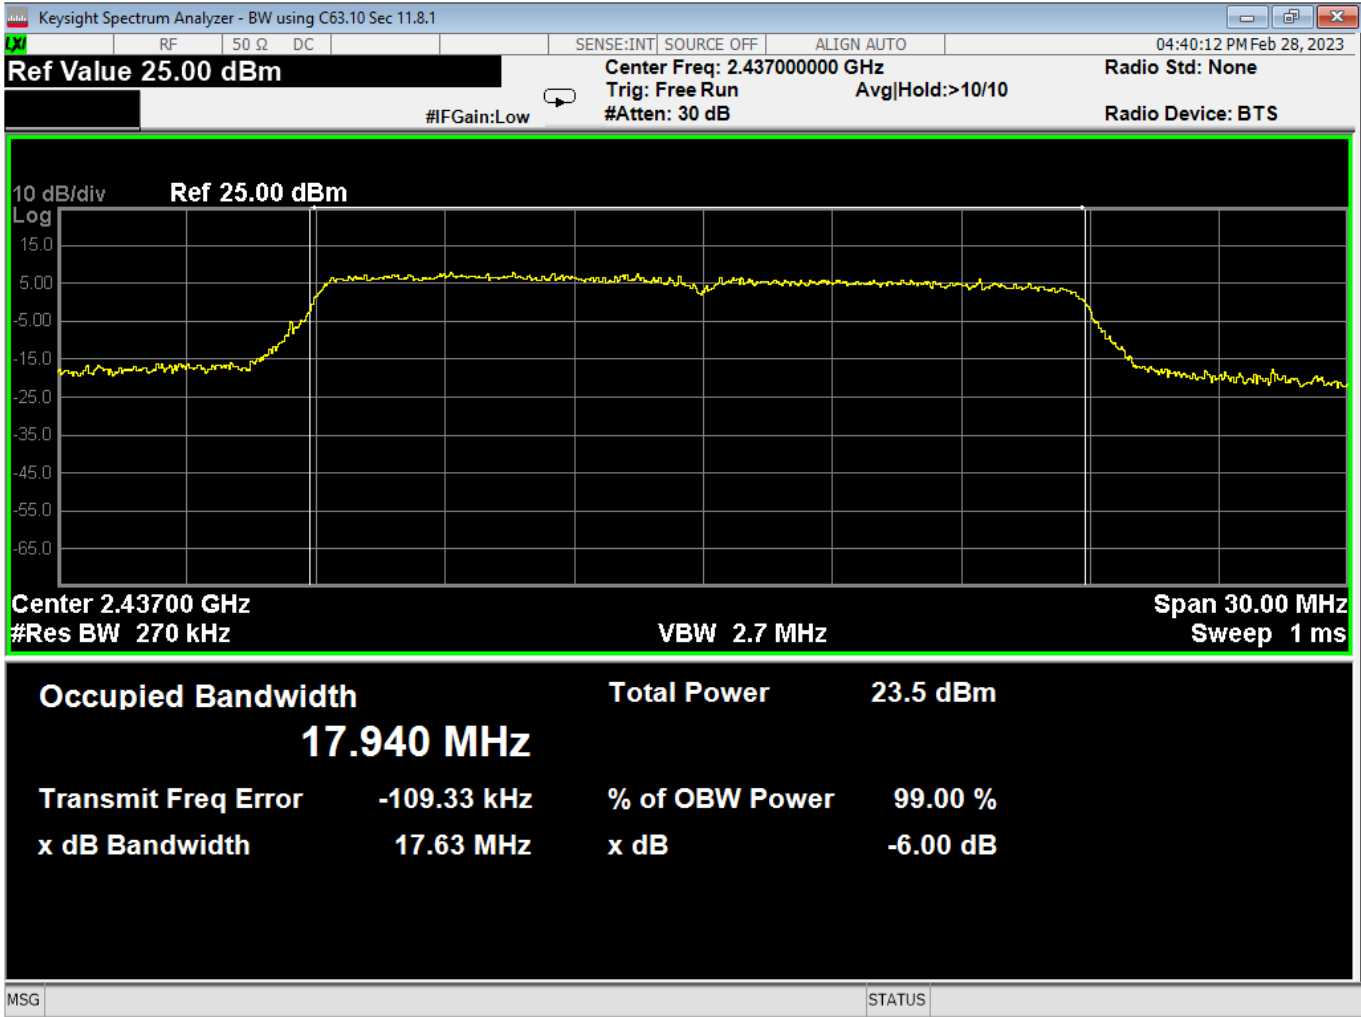

Report Number:	R20230109-20-E10	Rev	C
Prepared for:	Garmin International, Inc.		

86 Occupied Bandwidth, Mid, Wifi N, Low Data Rate