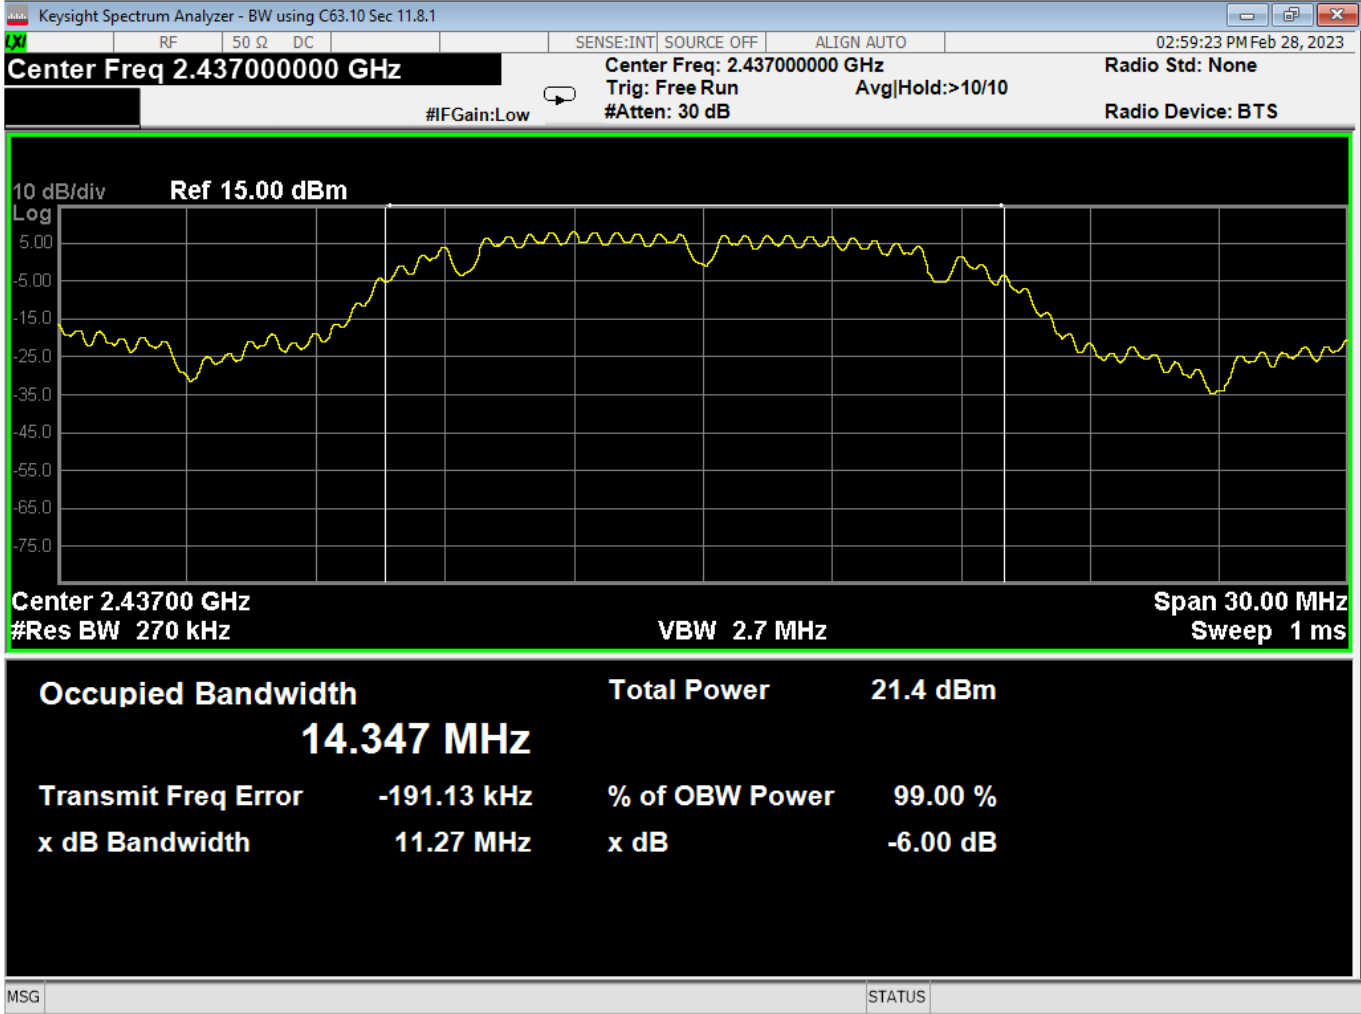

Report Number:	R20230109-20-E10	Rev	C
Prepared for:	Garmin International, Inc.		

80 Occupied Bandwidth, Mid, Wifi B, Low Data Rate