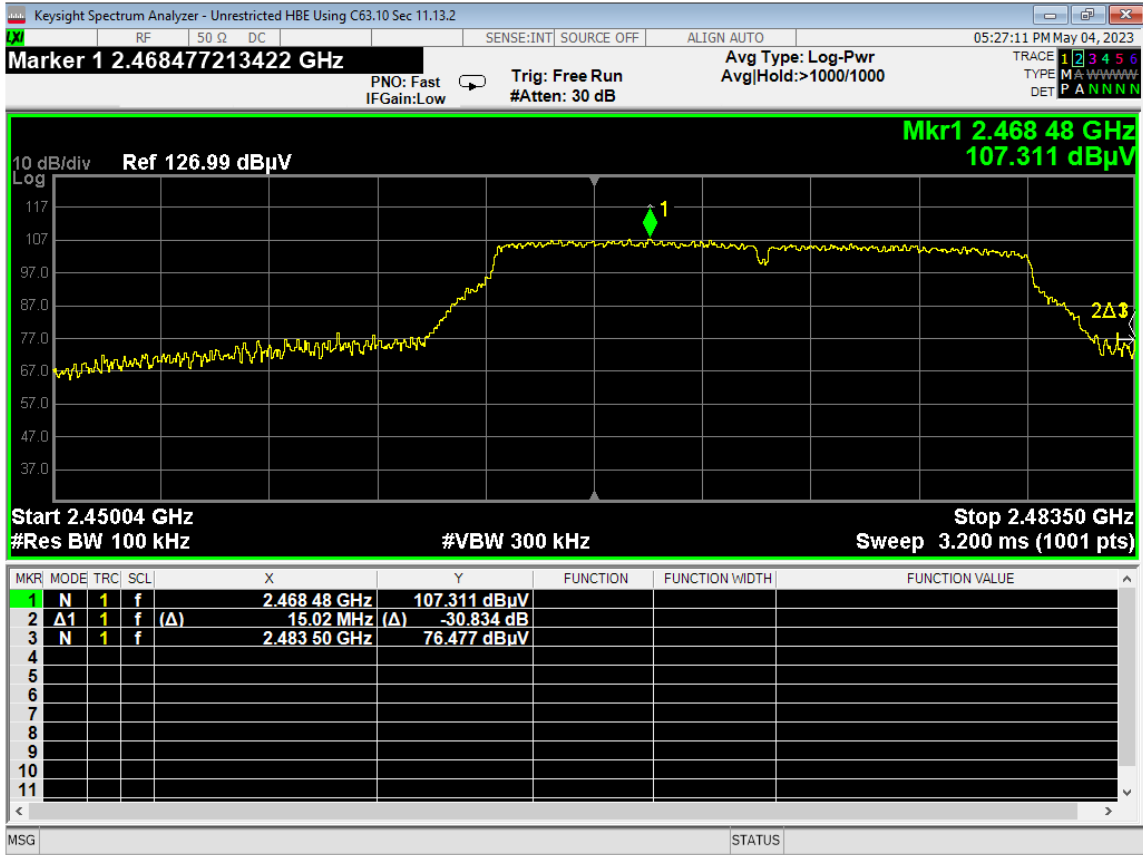

106 6dB Bandwidth, ch12, Wifi G, Low Data Rate

107 6dB Bandwidth, ch13, Wifi G, Low Data Rate

108 PSD, ch12, Wifi G, Low Data Rate

109 PSD, ch13, Wifi G, Low Data Rate

110 Higher Bandedge, Unrestricted, ch13, Wifi G, Low Data Rate