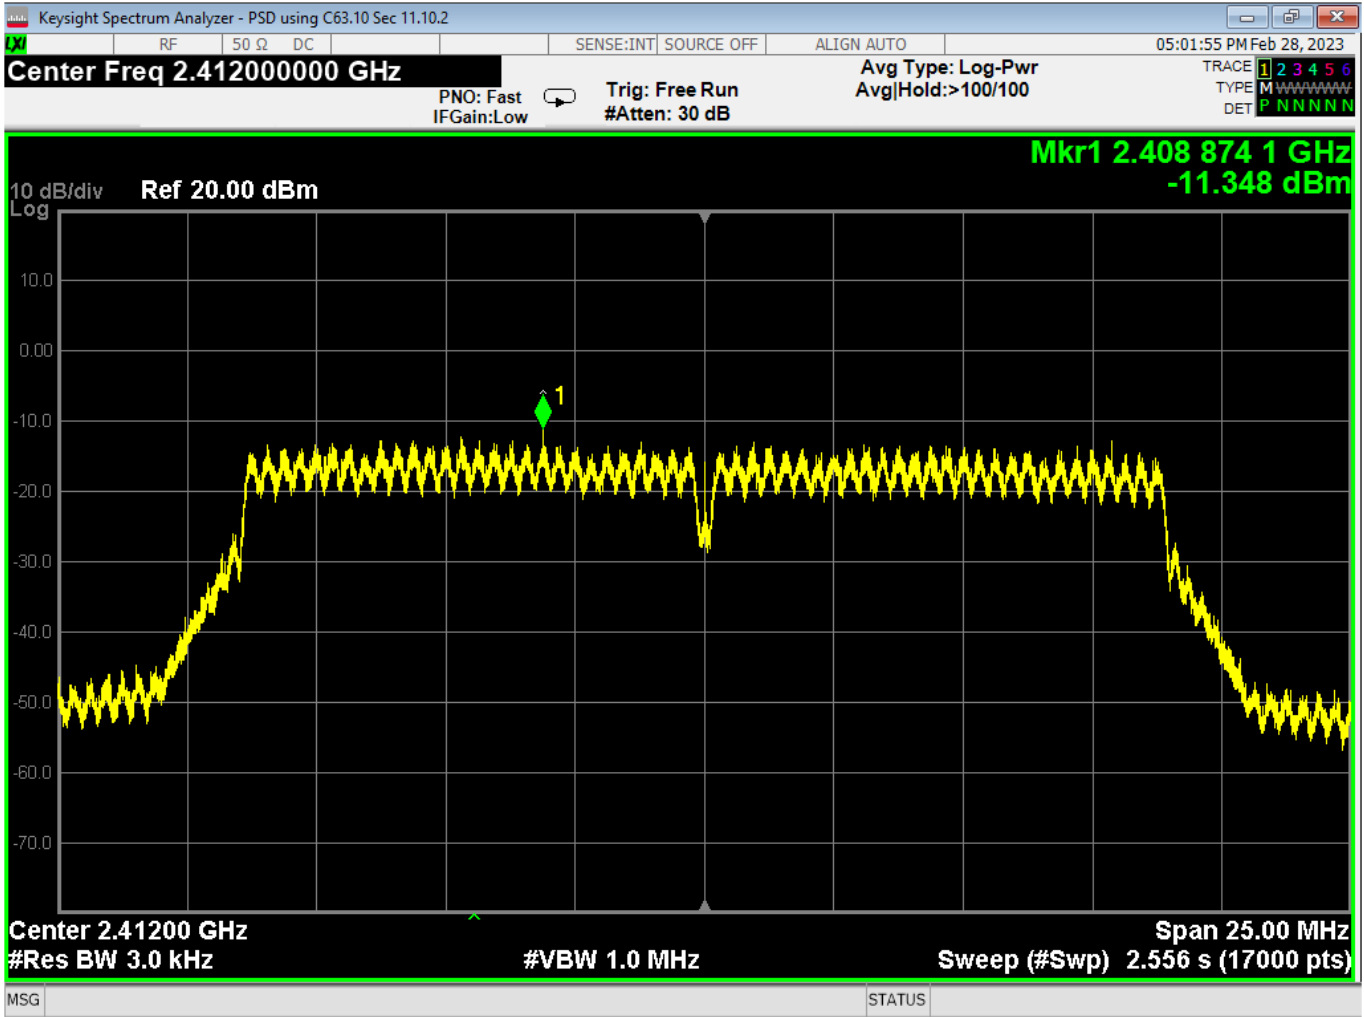

Report Number:	R20230109-20-E10	Rev	C
Prepared for:	Garmin International, Inc.		

72 PSD, Low, Wifi N, High Data Rate