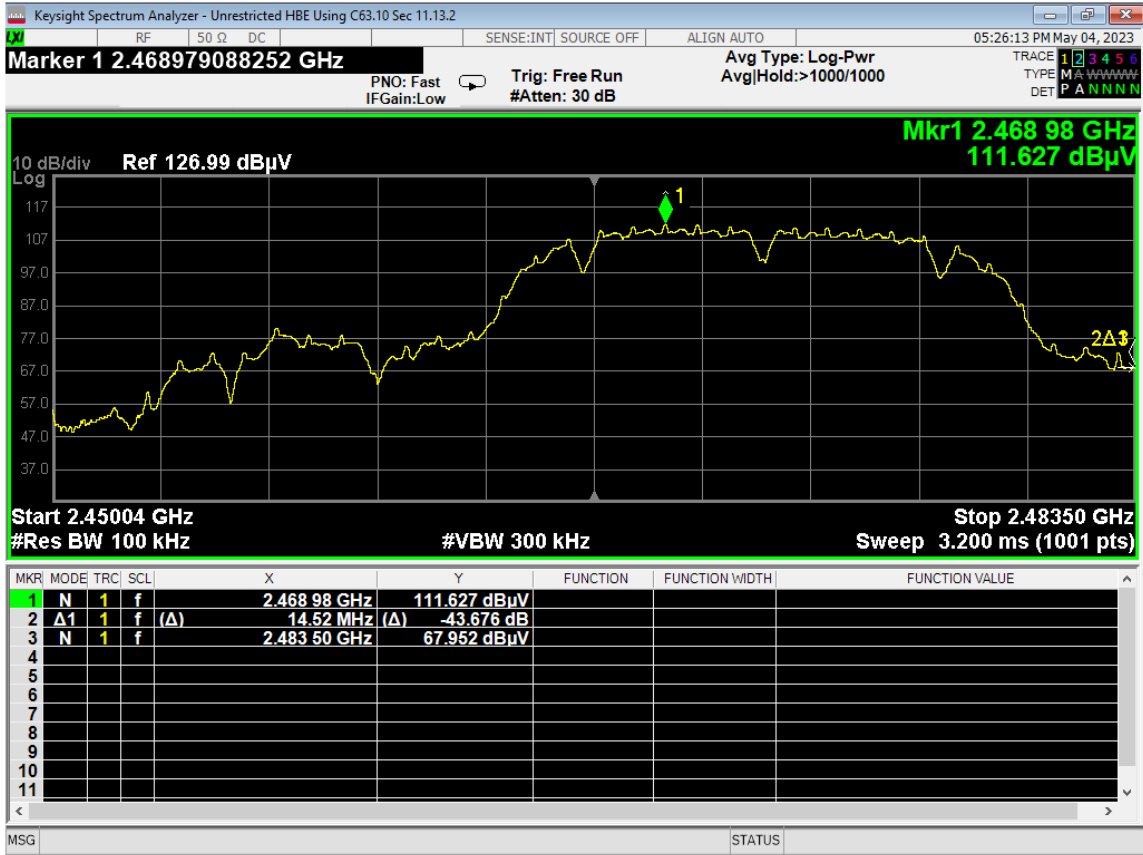

99 dB Bandwidth, ch12, Wifi B, Low Data Rate

100 6dB Bandwidth, ch13, Wifi B, Low Data Rate

101 PSD, ch12, Wifi B, Low Data Rate

102 PSD, ch13, Wifi B, Low Data Rate

103 Higher Bandedge, Unrestricted, ch13, Wifi B, Low Data Rate