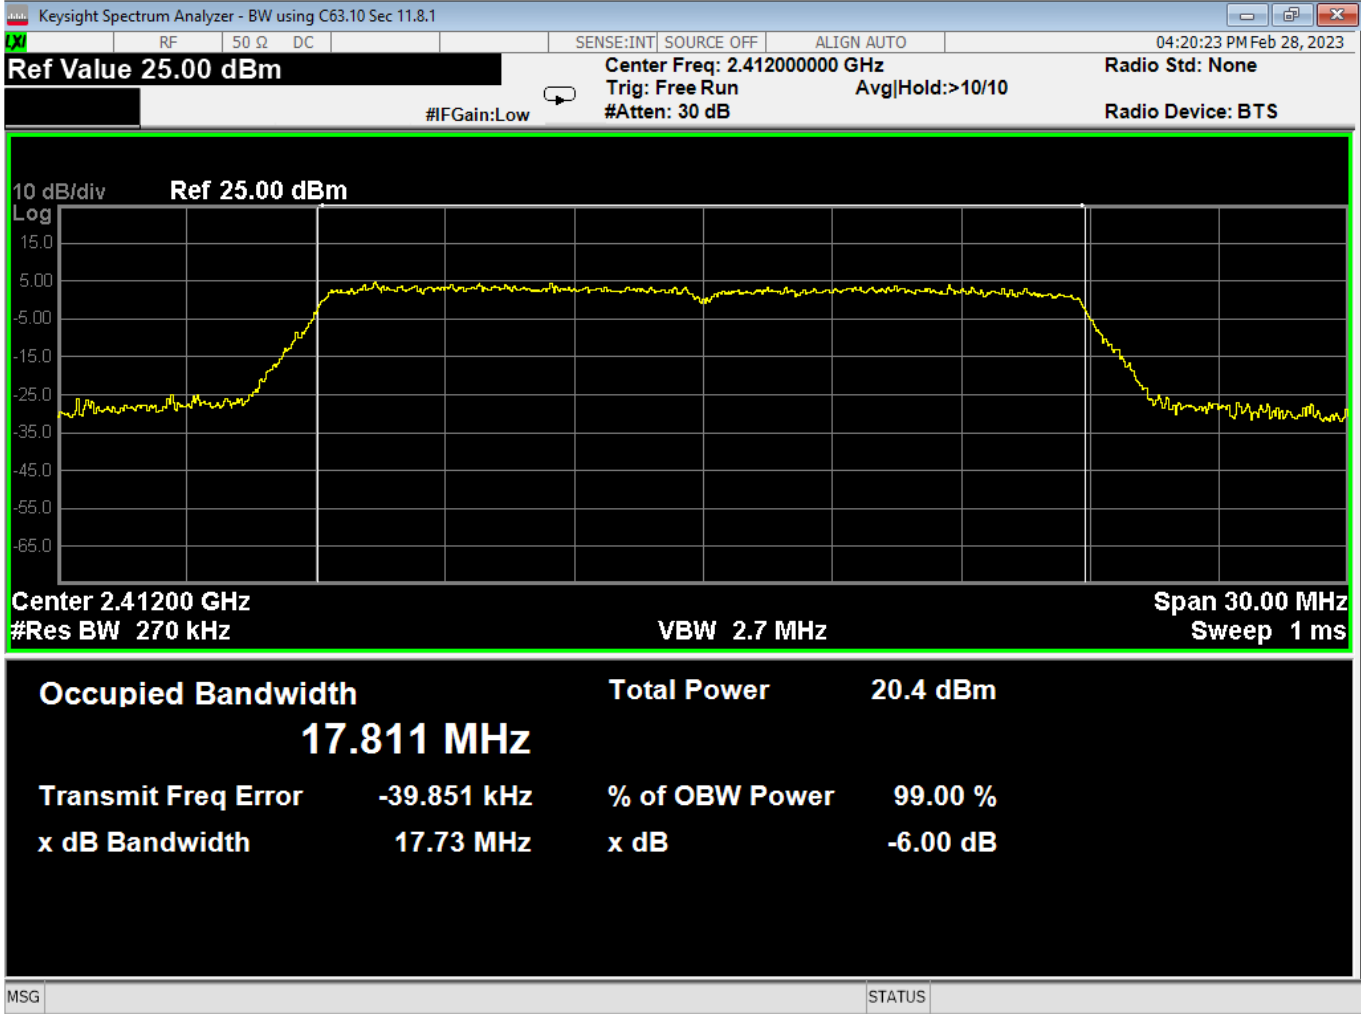

Report Number:	R20230109-20-E10	Rev	C
Prepared for:	Garmin International, Inc.		

85 Occupied Bandwidth, Low, Wifi N, Low Data Rate