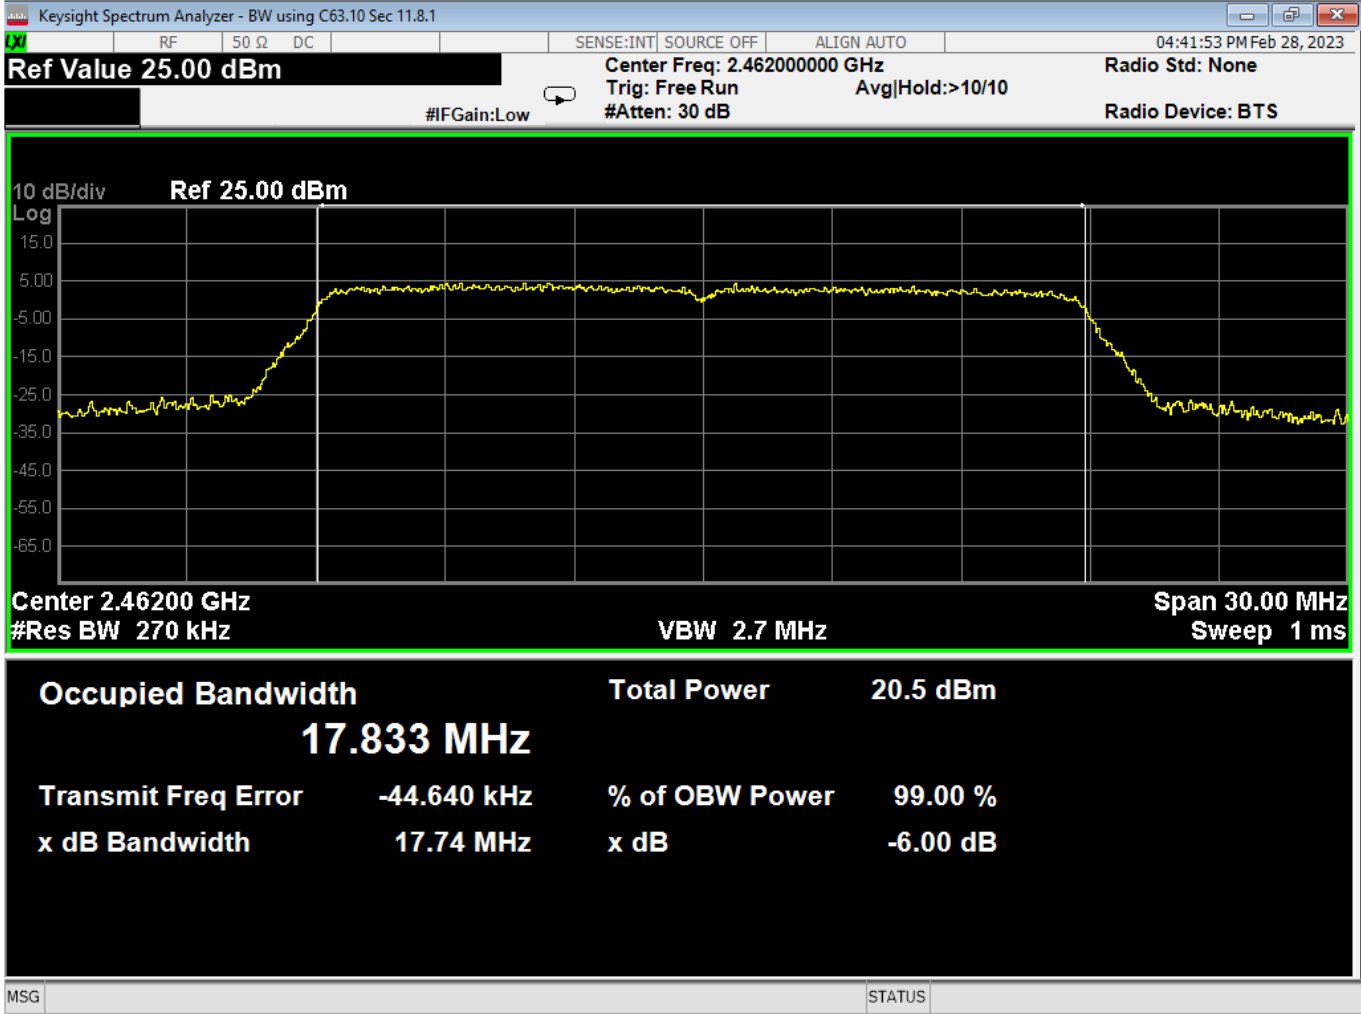

Report Number:	R20230109-20-E10	Rev	C
Prepared for:	Garmin International, Inc.		

87 Occupied Bandwidth, High, Wifi N, Low Data Rate