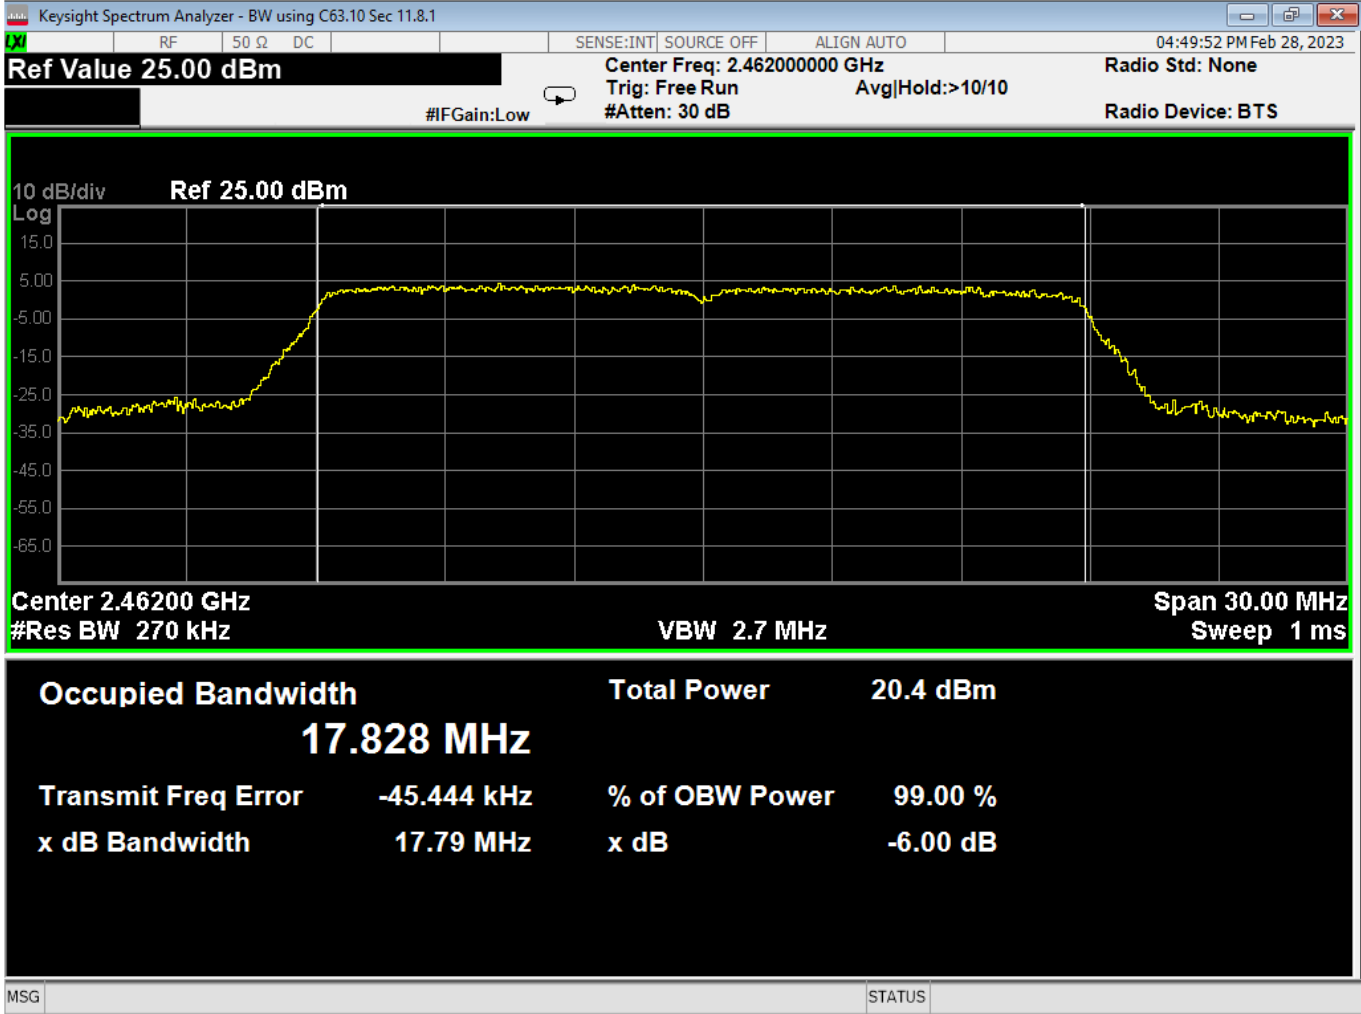

Report Number:	R20230109-20-E10	Rev	C
Prepared for:	Garmin International, Inc.		

96 Occupied Bandwidth, High, Wifi N, High Data Rate