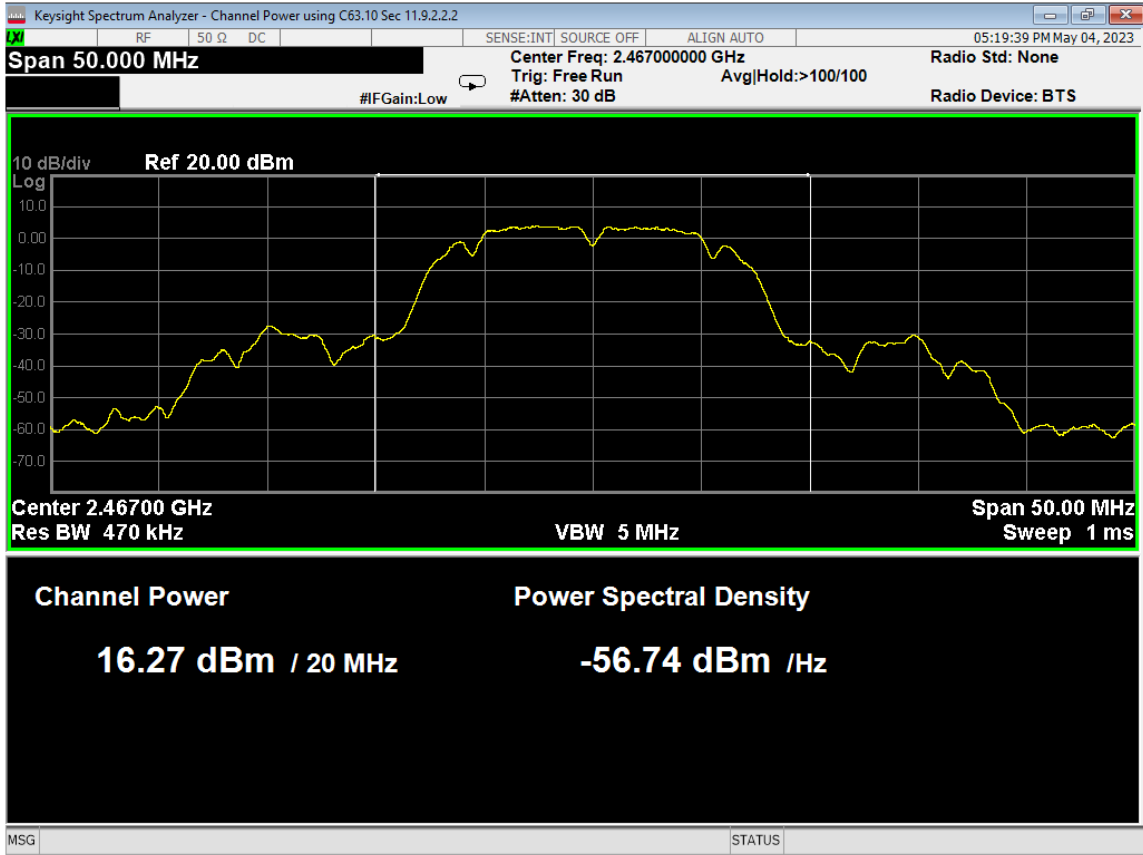

97 Average Power, ch12, Wifi B, Low Data Rate