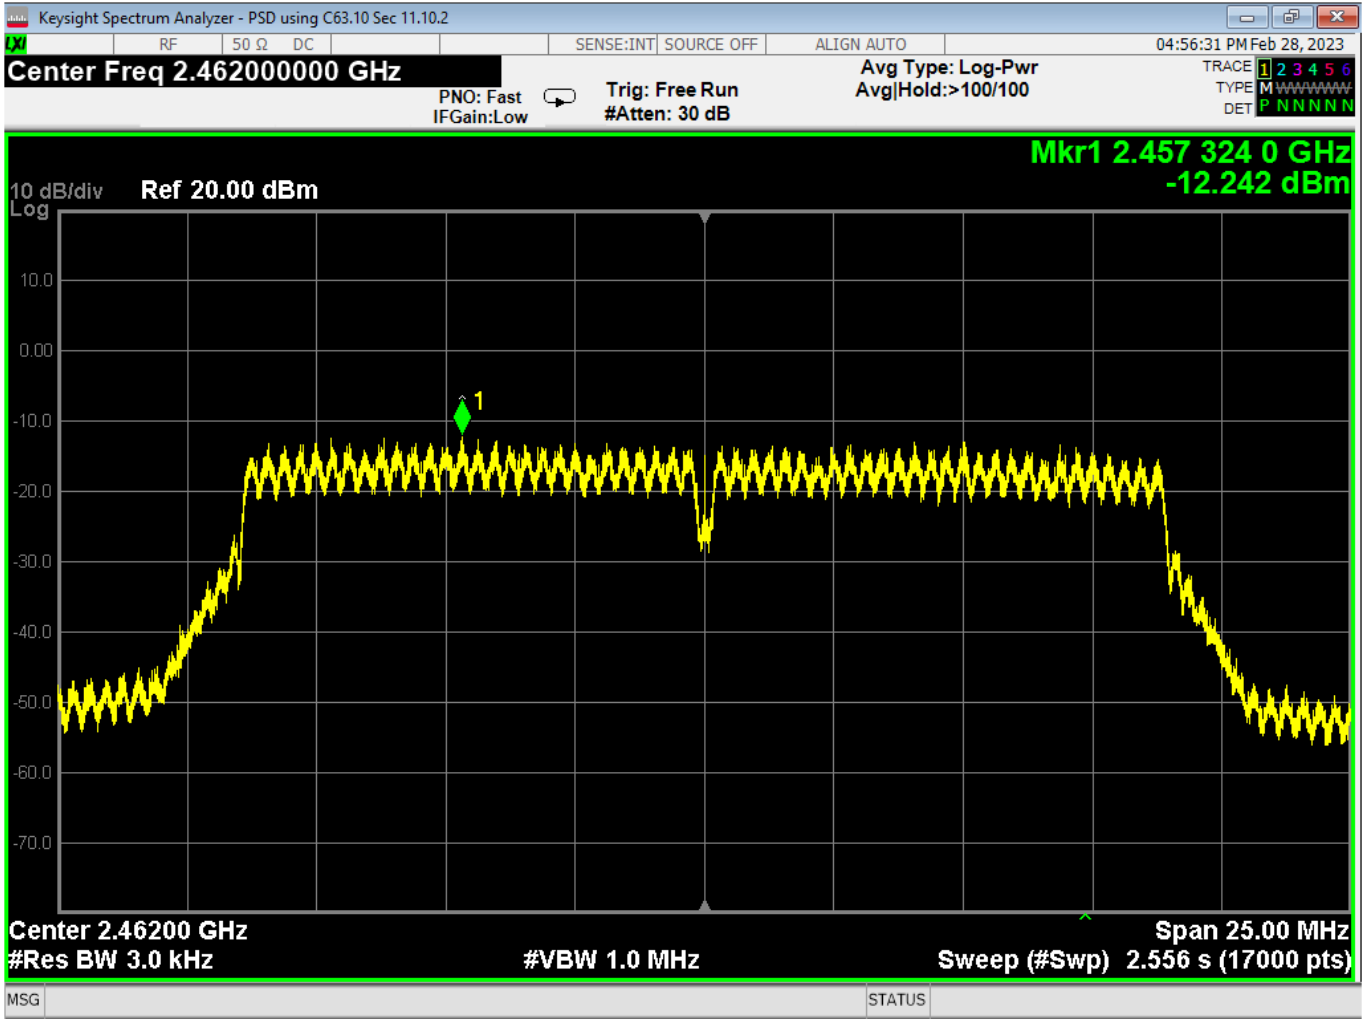

Report Number:	R20230109-20-E10	Rev	C
Prepared for:	Garmin International, Inc.		

74 PSD, High, Wifi N, High Data Rate