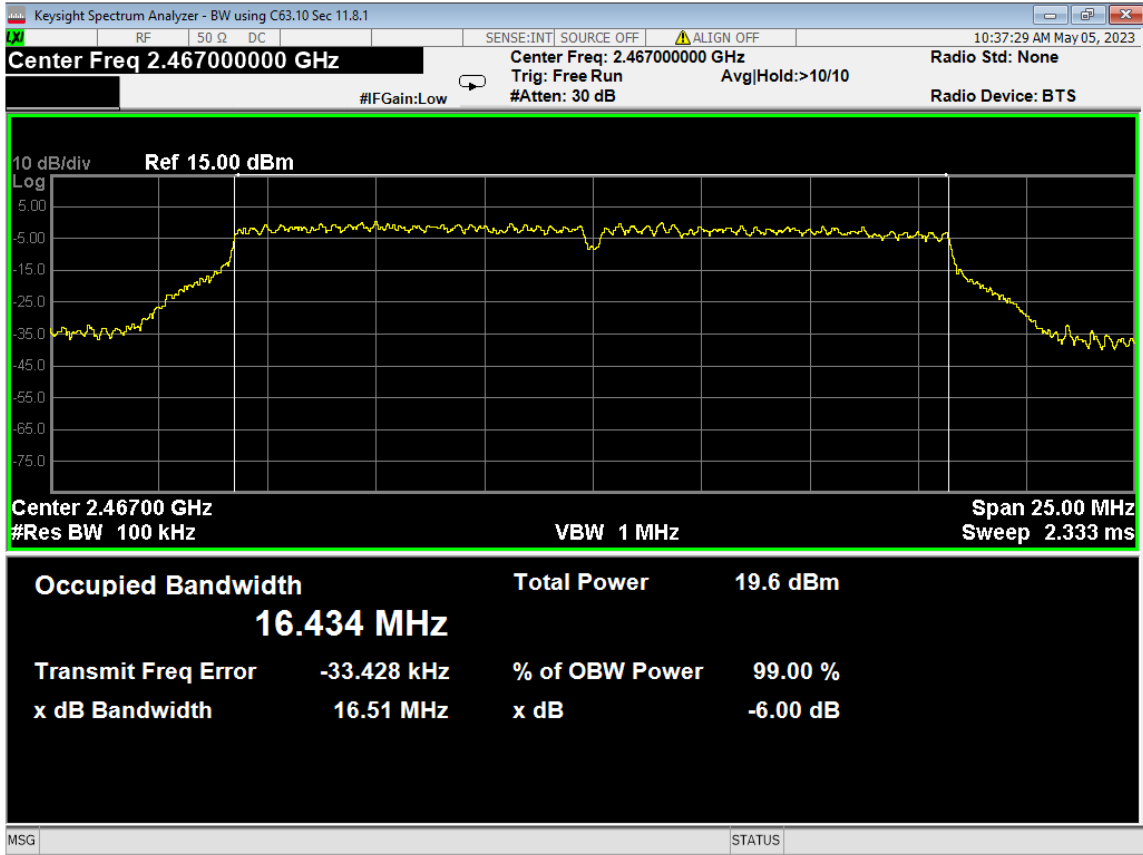

120 6dB Bandwidth, ch12, Wifi B, High Data Rate

121 6dB Bandwidth, ch13, Wifi B, High Data Rate

122 PSD, ch12, Wifi B, High Data Rate

123 PSD, ch13, Wifi B, High Data Rate

124 Higher Bandedge, Unrestricted, ch13, Wifi B, High Data Rate

125 Average Power, ch12, Wifi G, High Data Rate

126 Average Power, ch13, Wifi G, High Data Rate

127 6dB Bandwidth, ch12, Wifi G, High Data Rate

128 6dB Bandwidth, ch13, Wifi G, High Data Rate

129 PSD, ch12, Wifi G, High Data Rate