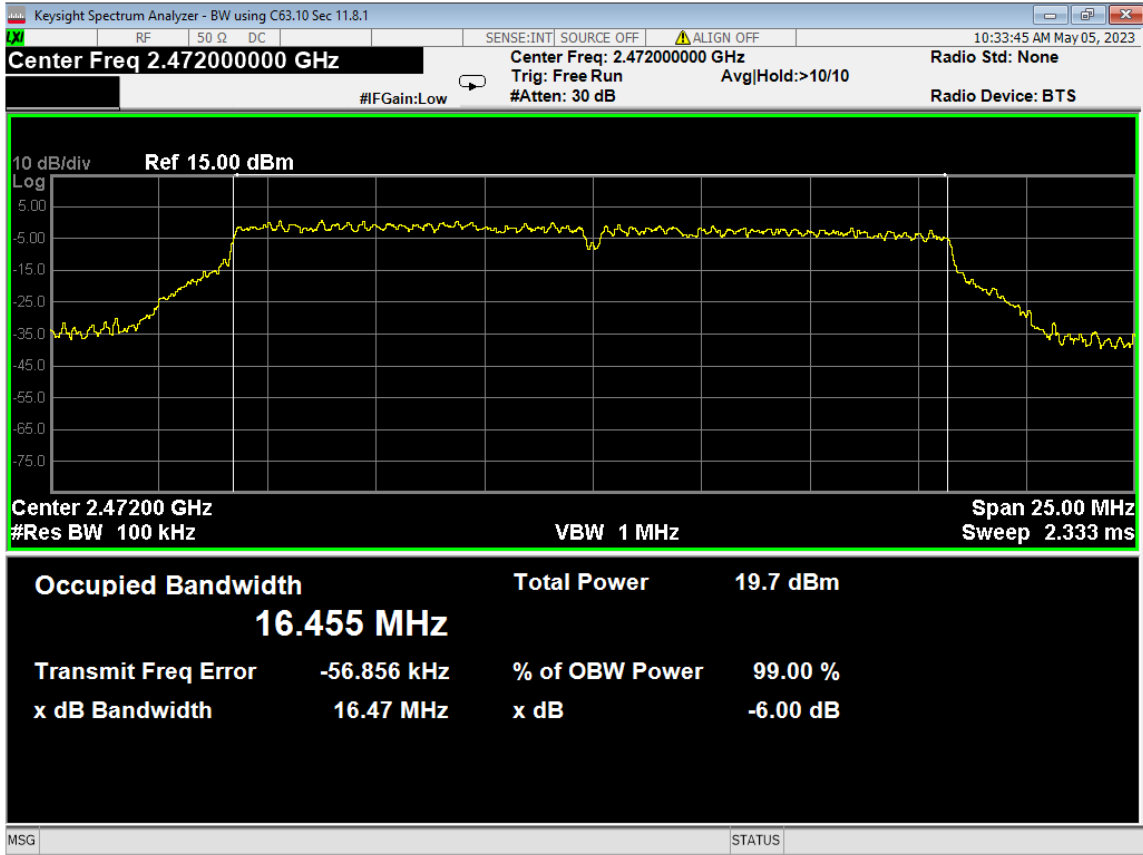

120 6dB Bandwidth, ch12, Wifi B, High Data Rate

121 6dB Bandwidth, ch13, Wifi B, High Data Rate

122 PSD, ch12, Wifi B, High Data Rate

123 PSD, ch13, Wifi B, High Data Rate

124 Higher Bandedge, Unrestricted, ch13, Wifi B, High Data Rate

125 Average Power, ch12, Wifi G, High Data Rate

126 Average Power, ch13, Wifi G, High Data Rate

127 6dB Bandwidth, ch12, Wifi G, High Data Rate

128 6dB Bandwidth, ch13, Wifi G, High Data Rate

129 PSD, ch12, Wifi G, High Data Rate