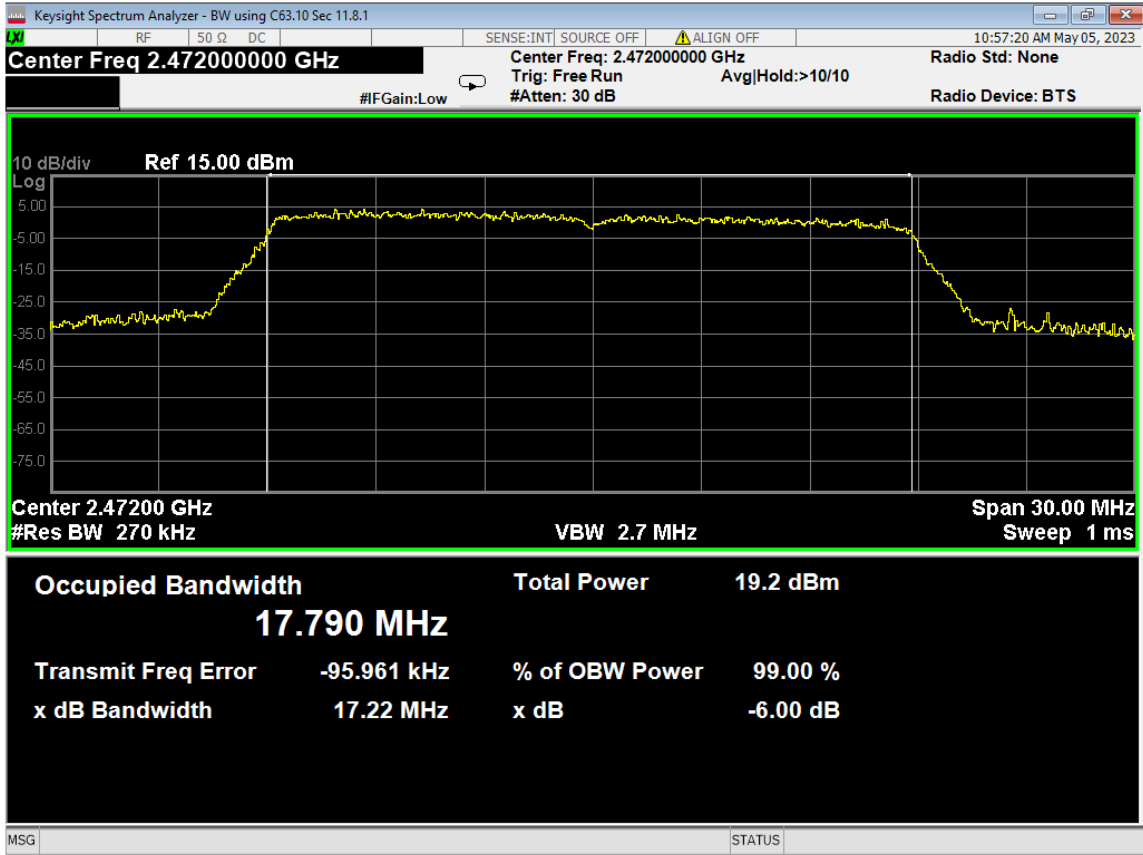

150 Occupied Bandwidth, ch13, Wifi N, High Data Rate