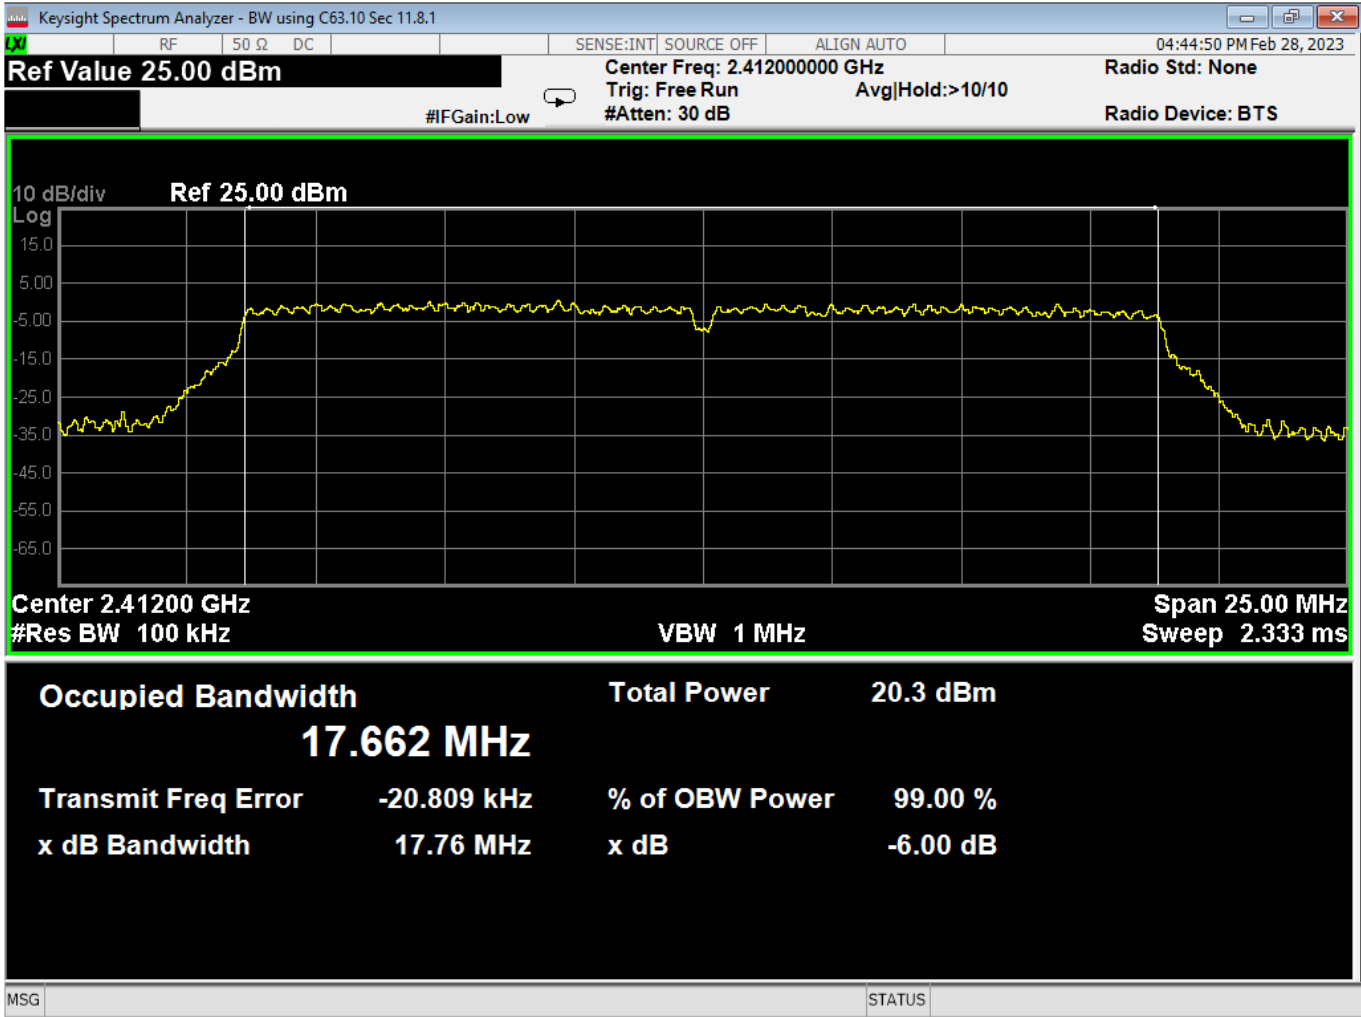

Report Number:	R20230109-20-E10	Rev	C
Prepared for:	Garmin International, Inc.		

69 dB Bandwidth, Low, Wifi N, High Data Rate