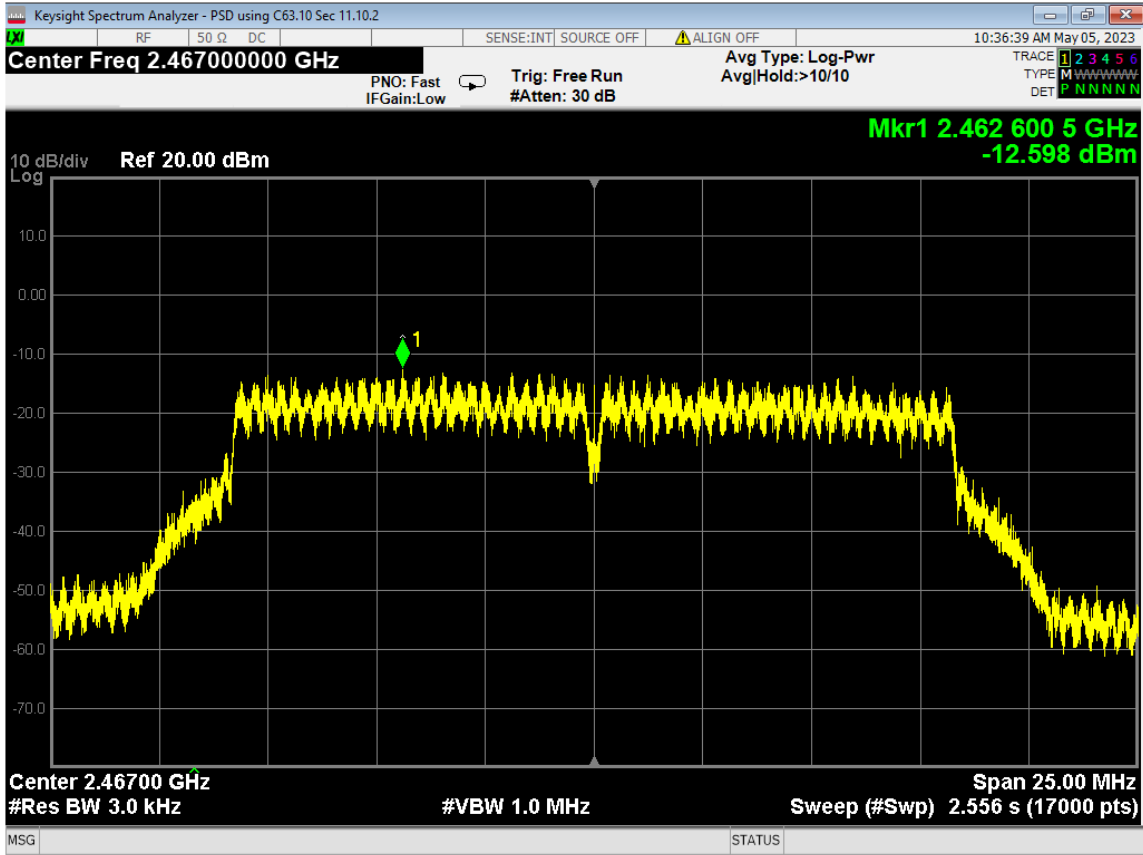

125 Average Power, ch12, Wifi G, High Data Rate

126 Average Power, ch13, Wifi G, High Data Rate

127 6dB Bandwidth, ch12, Wifi G, High Data Rate

128 6dB Bandwidth, ch13, Wifi G, High Data Rate

129 PSD, ch12, Wifi G, High Data Rate