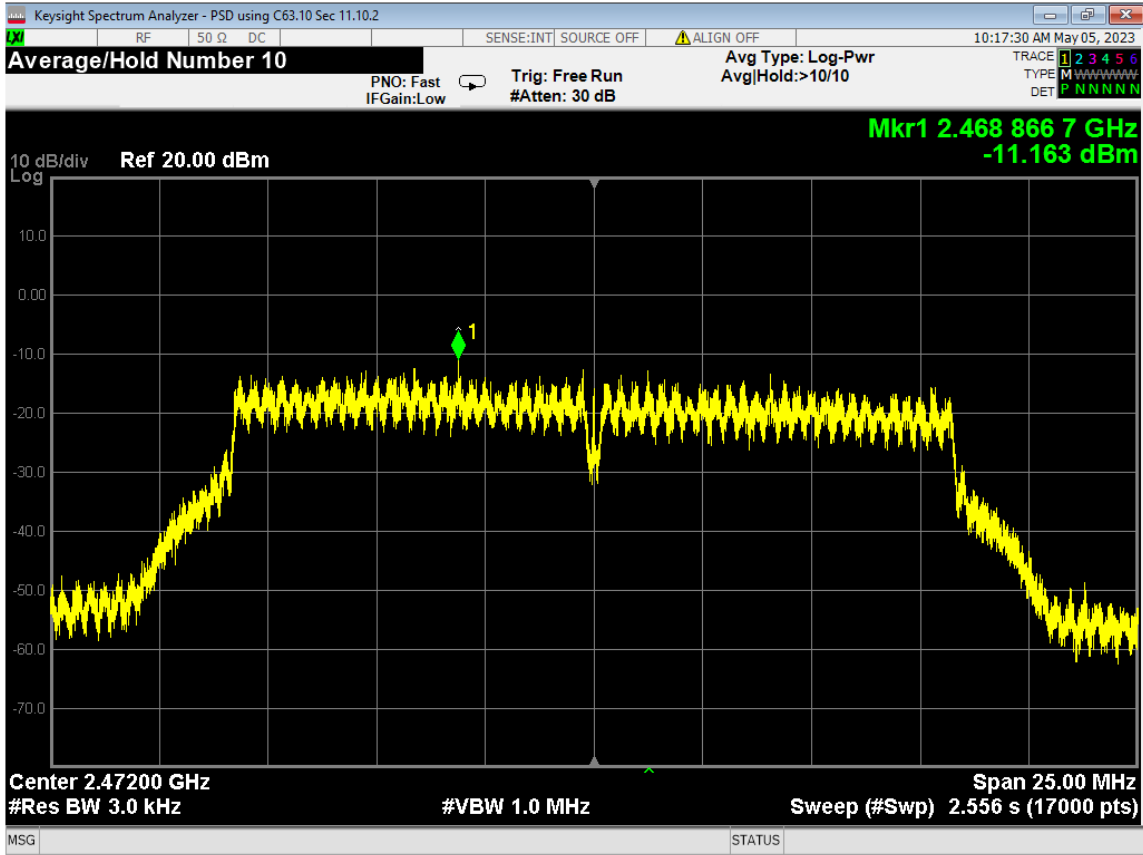

106 6dB Bandwidth, ch12, Wifi G, Low Data Rate

107 6dB Bandwidth, ch13, Wifi G, Low Data Rate

108 PSD, ch12, Wifi G, Low Data Rate

109 PSD, ch13, Wifi G, Low Data Rate

110 Higher Bandedge, Unrestricted, ch13, Wifi G, Low Data Rate