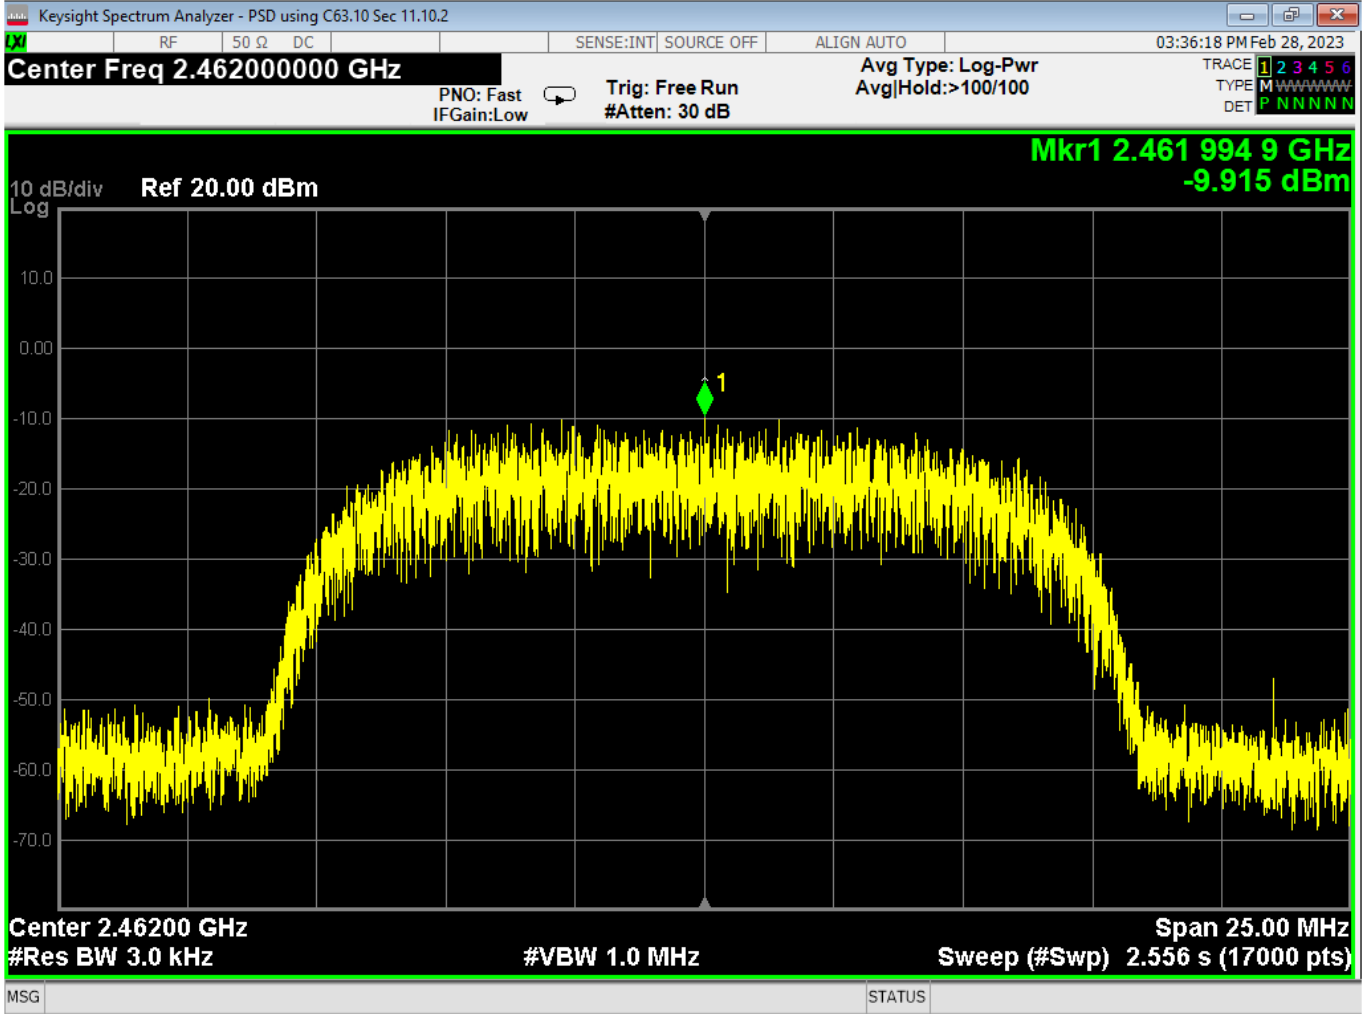

90 Occupied Bandwidth, High, Wifi B, High Data Rate