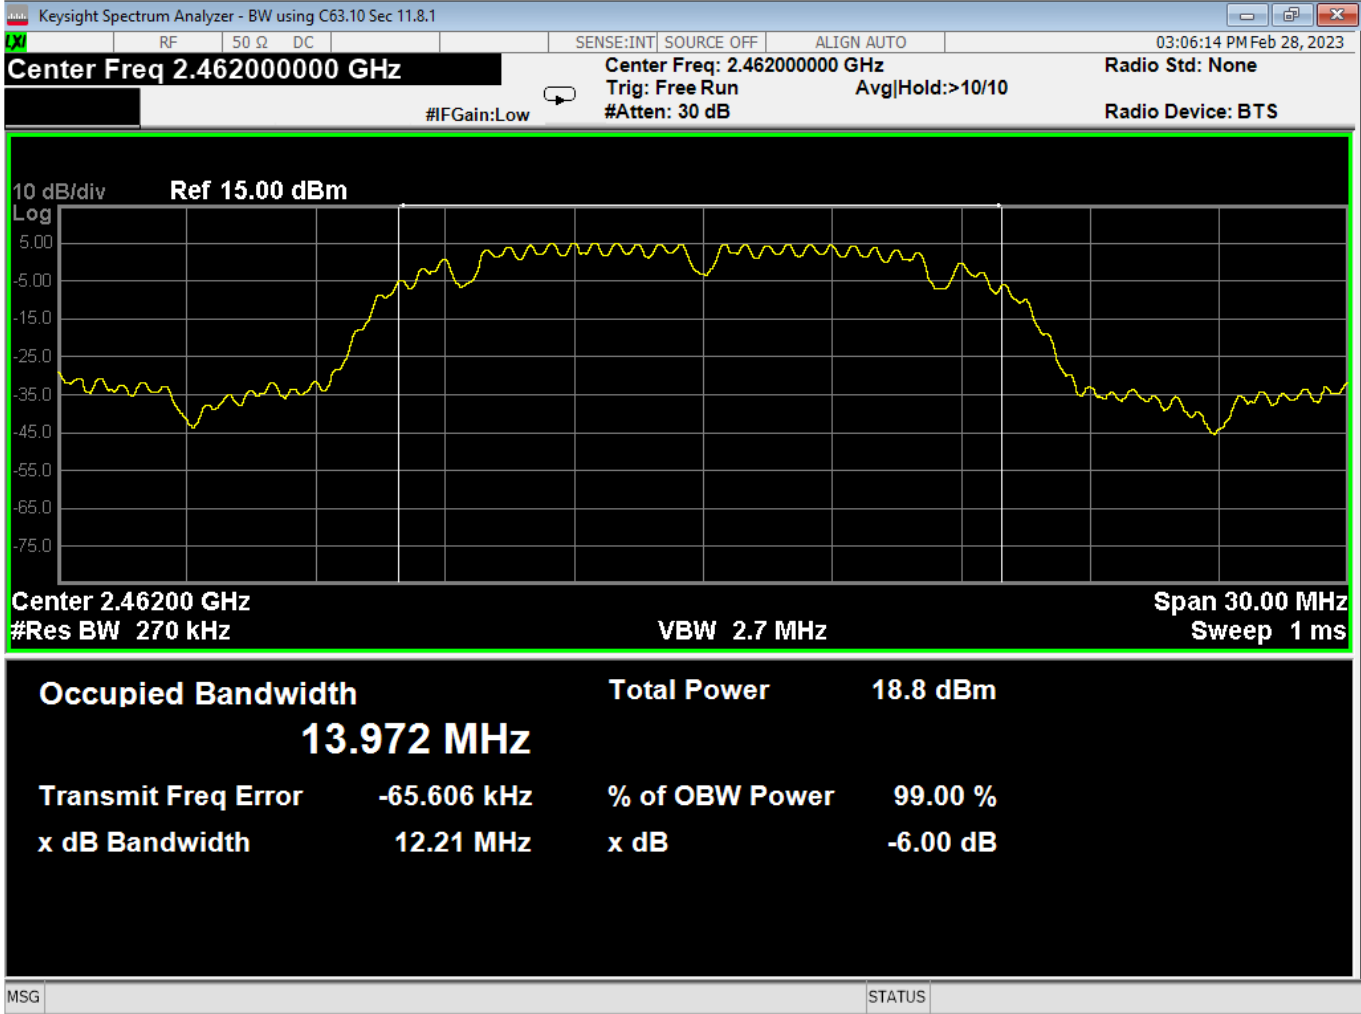

Report Number:	R20230109-20-E10	Rev	C
Prepared for:	Garmin International, Inc.		

81 Occupied Bandwidth, High, Wifi B, Low Data Rate