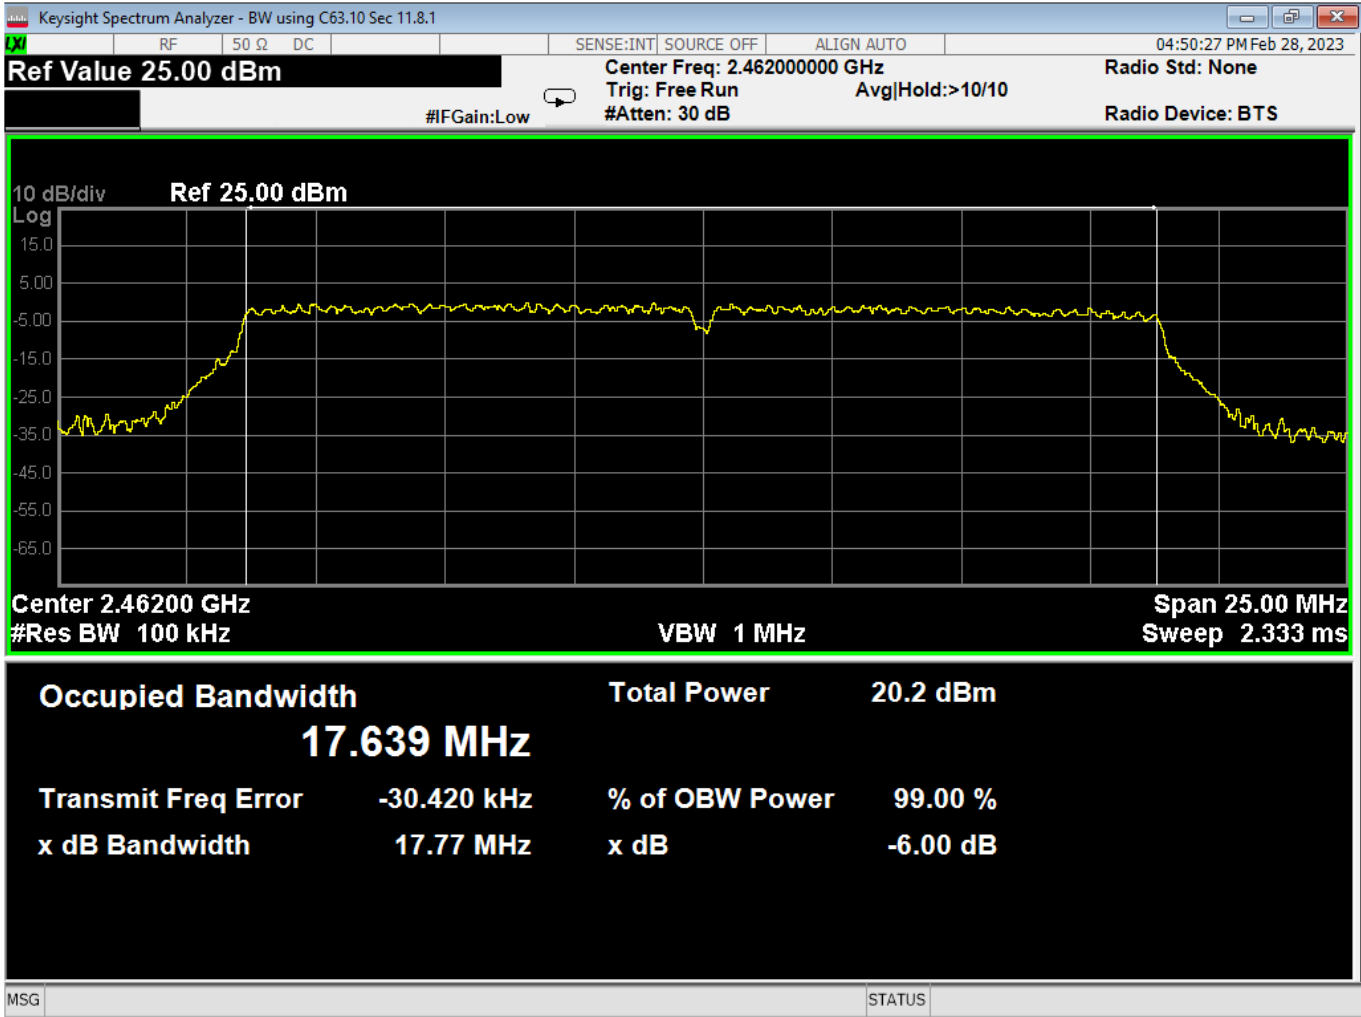

Report Number:	R20230109-20-E10	Rev	C
Prepared for:	Garmin International, Inc.		

71 6dB Bandwidth, High, Wifi N, High Data Rate