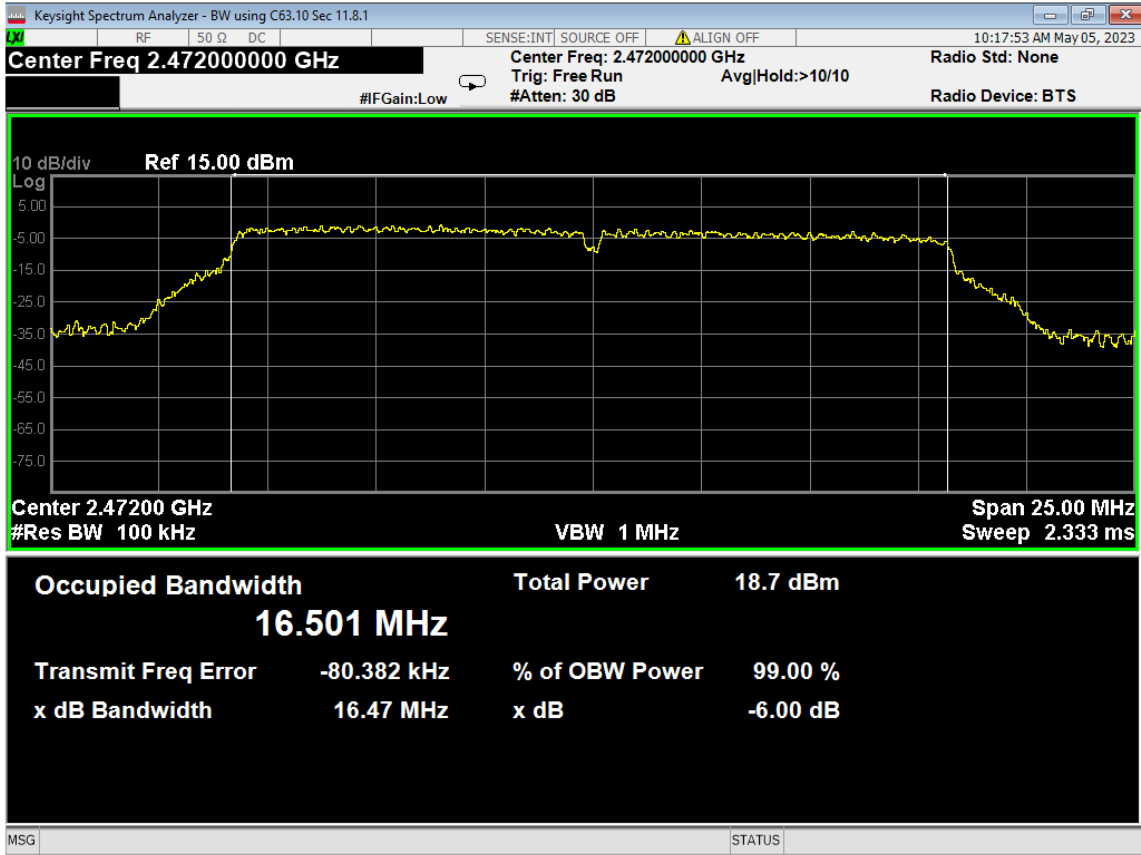

107 6dB Bandwidth, ch13, Wifi G, Low Data Rate