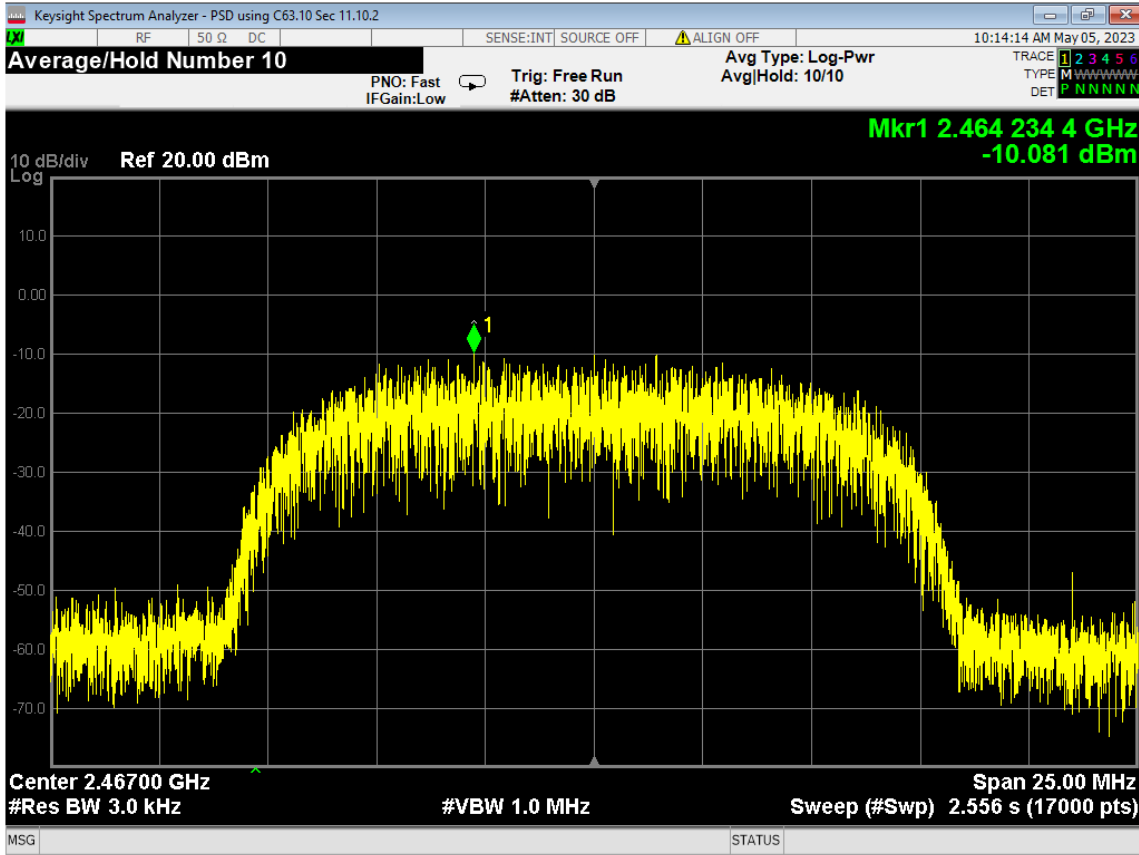

111 Average Power, ch12, Wifi N, Low Data Rate

112 Average Power, ch13, Wifi N, Low Data Rate

113 6dB Bandwidth, ch12, Wifi N, Low Data Rate

114 6dB Bandwidth, ch13, Wifi N, Low Data Rate

115 PSD, ch12, Wifi N, Low Data Rate

120 6dB Bandwidth, ch12, Wifi B, High Data Rate

121 6dB Bandwidth, ch13, Wifi B, High Data Rate

122 PSD, ch12, Wifi B, High Data Rate

123 PSD, ch13, Wifi B, High Data Rate

124 Higher Bandedge, Unrestricted, ch13, Wifi B, High Data Rate