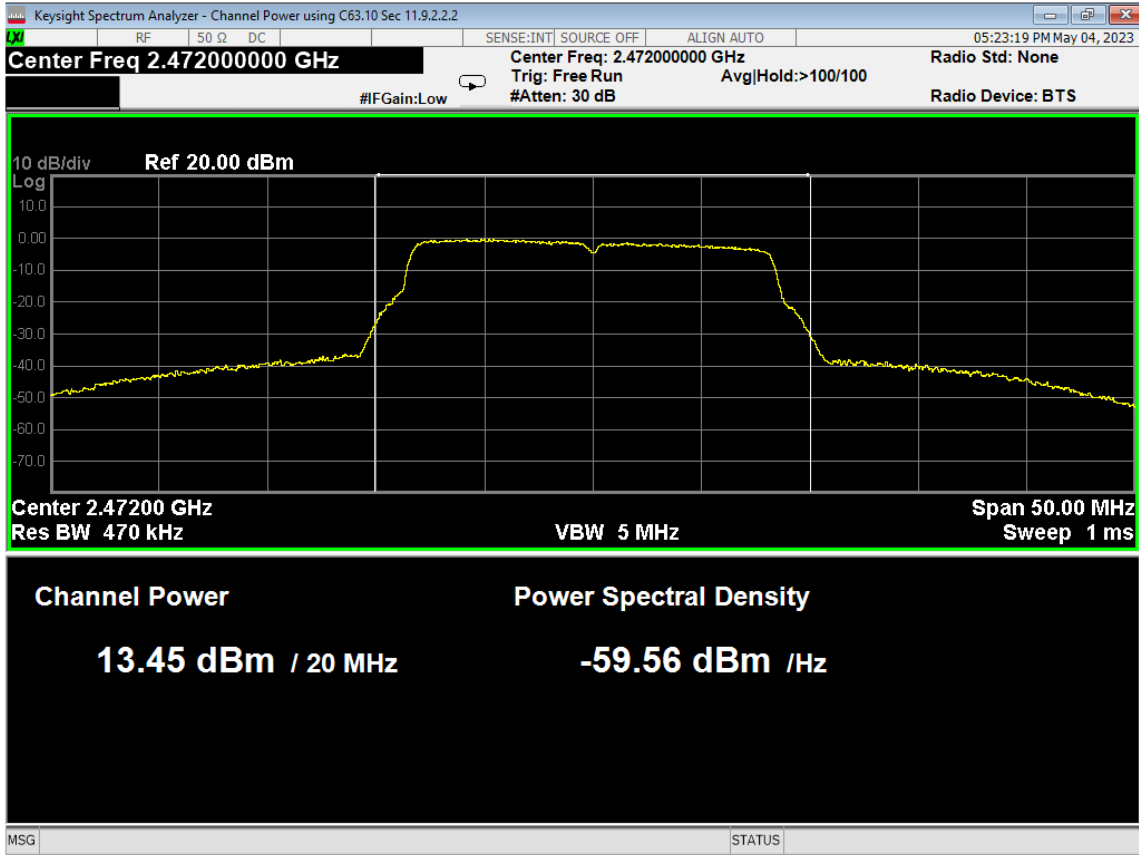

120 6dB Bandwidth, ch12, Wifi B, High Data Rate

121 6dB Bandwidth, ch13, Wifi B, High Data Rate

122 PSD, ch12, Wifi B, High Data Rate

123 PSD, ch13, Wifi B, High Data Rate

124 Higher Bandedge, Unrestricted, ch13, Wifi B, High Data Rate

125 Average Power, ch12, Wifi G, High Data Rate

126 Average Power, ch13, Wifi G, High Data Rate

127 6dB Bandwidth, ch12, Wifi G, High Data Rate

128 6dB Bandwidth, ch13, Wifi G, High Data Rate

129 PSD, ch12, Wifi G, High Data Rate