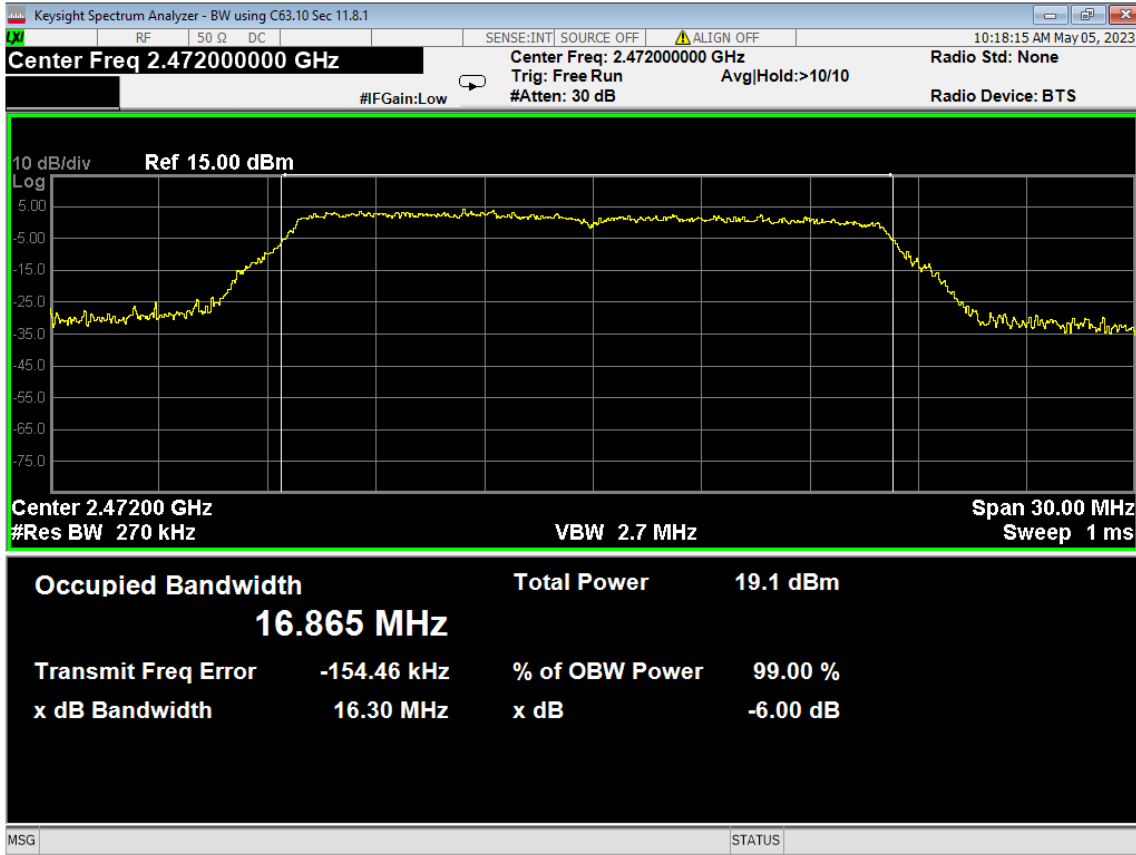

140 Occupied Bandwidth, ch13, Wifi B, Low Data Rate

141 Occupied Bandwidth, ch12, Wifi G, Low Data Rate

Report Number:

R20230109-20-E10

Rev

C

Prepared for:

Garmin International, Inc.