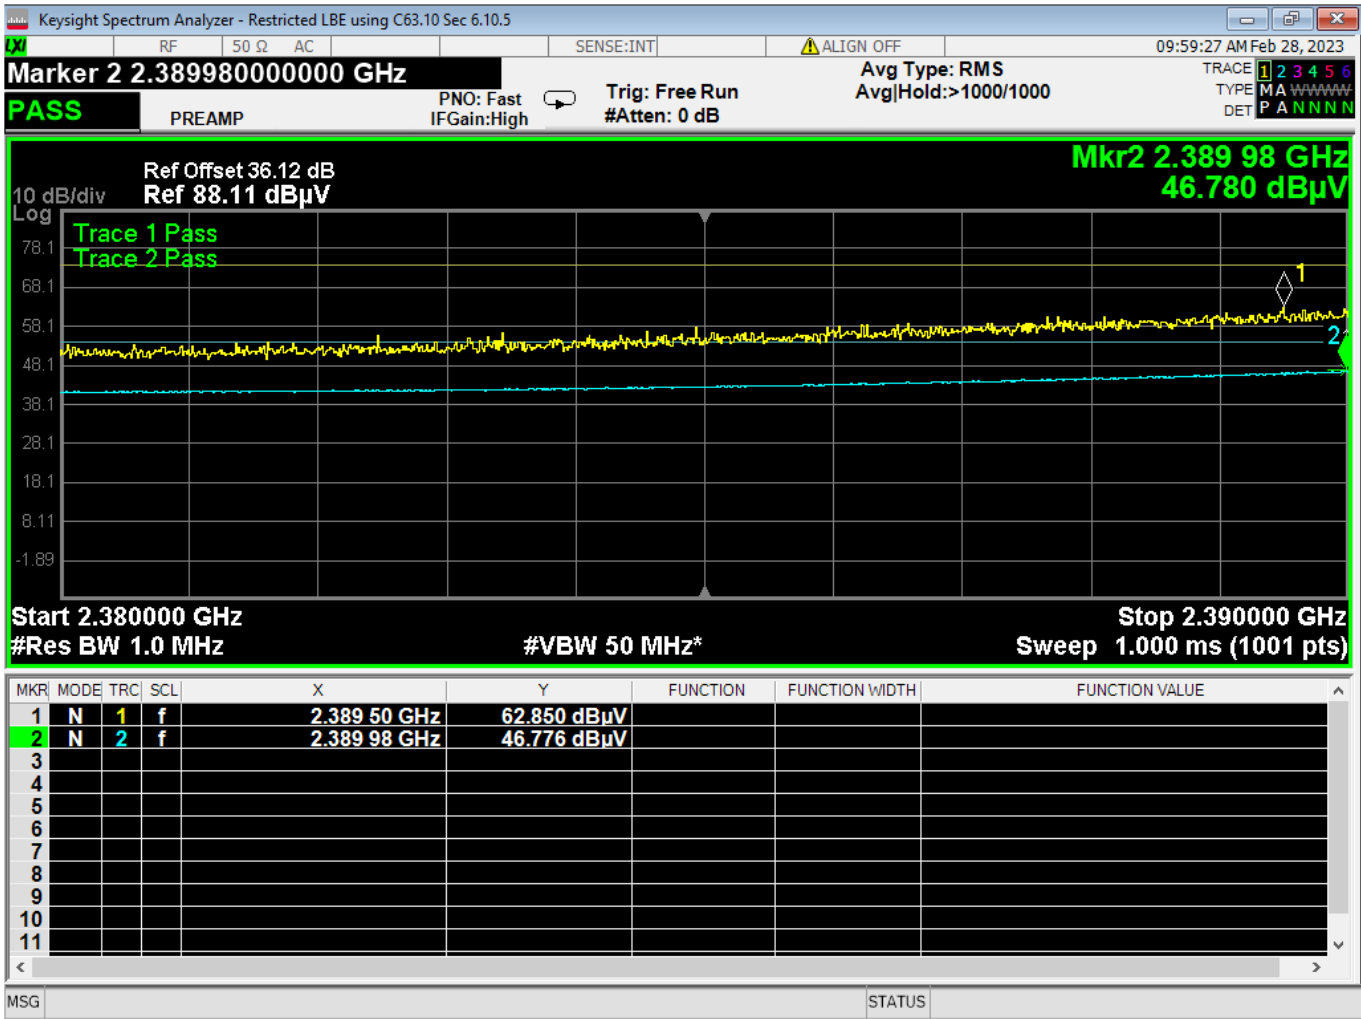

Report Number:	R20230109-20-E10	Rev	C
Prepared for:	Garmin International, Inc.		

64 Lower Bandedge, Restricted, Wifi G, High Data Rate