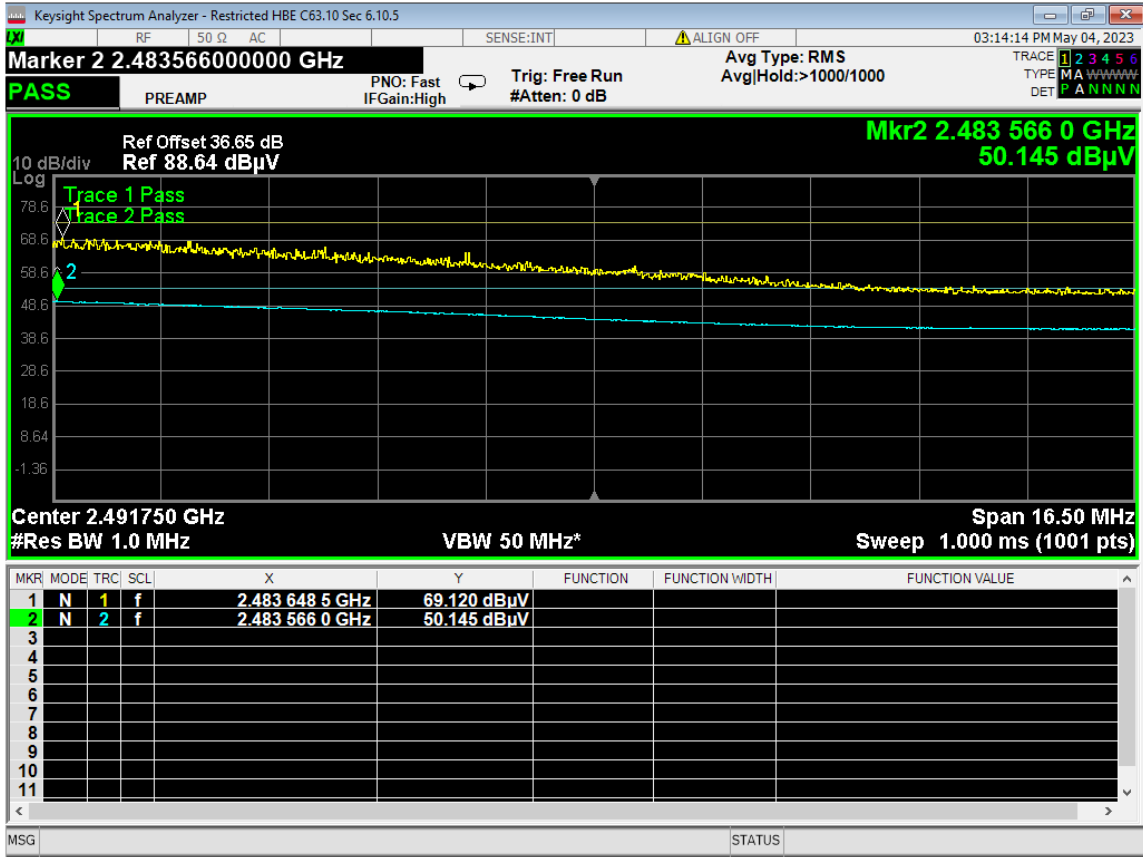

Report Number:	R20230109-20-E10	Rev	C
Prepared for:	Garmin International, Inc.		

155 Restricted Bandedge, ch13, Wifi N, Low Data Rate