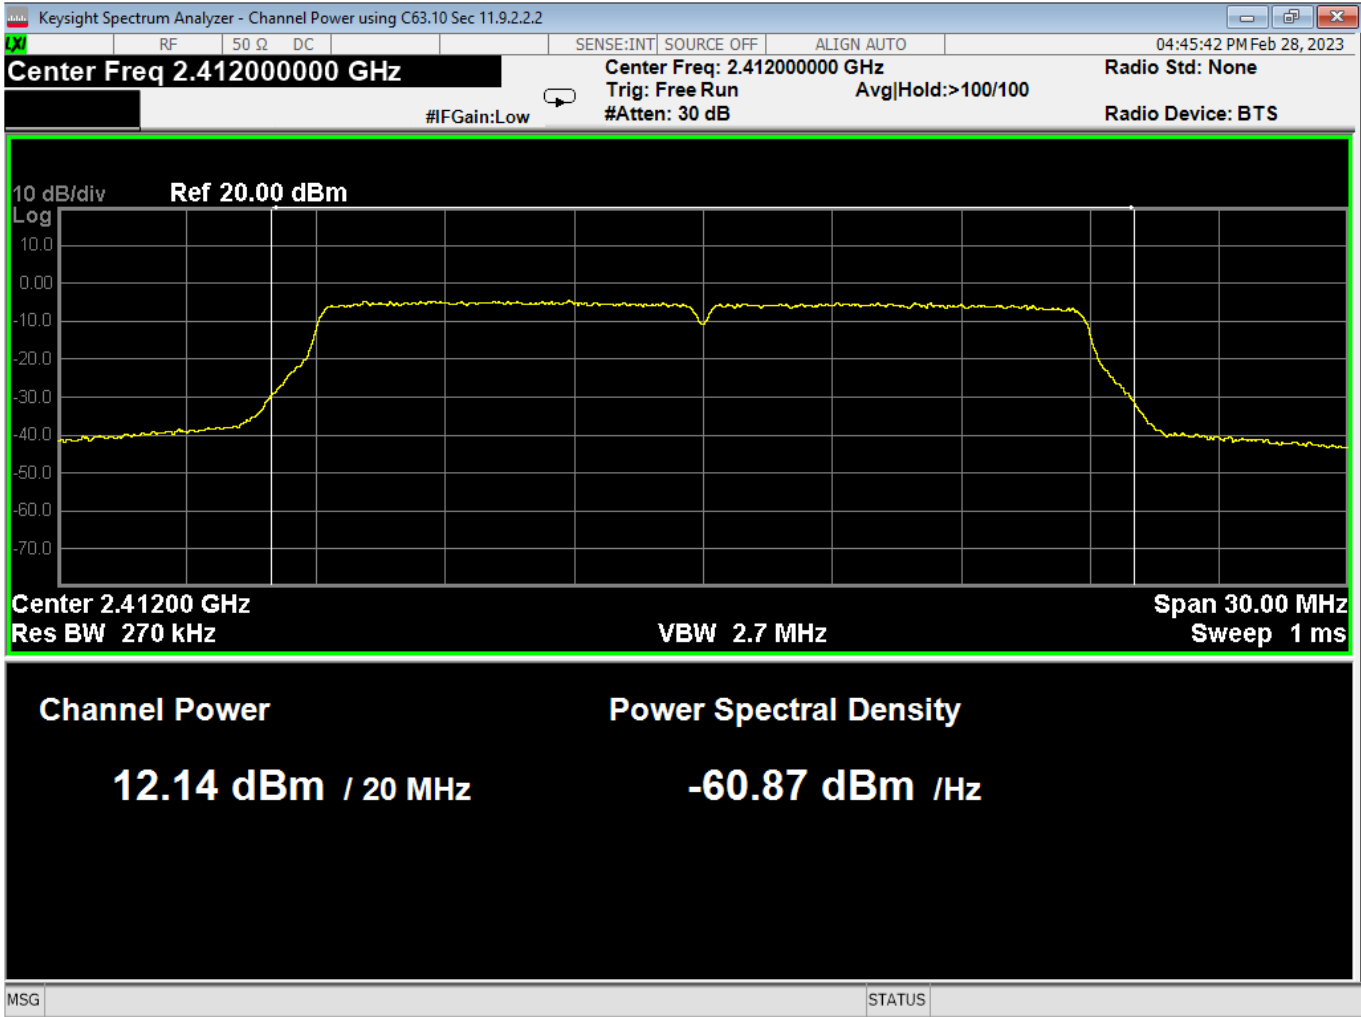

Report Number:	R20230109-20-E10	Rev	C
Prepared for:	Garmin International, Inc.		

66 Average Power, Low, Wifi N, High Data Rate