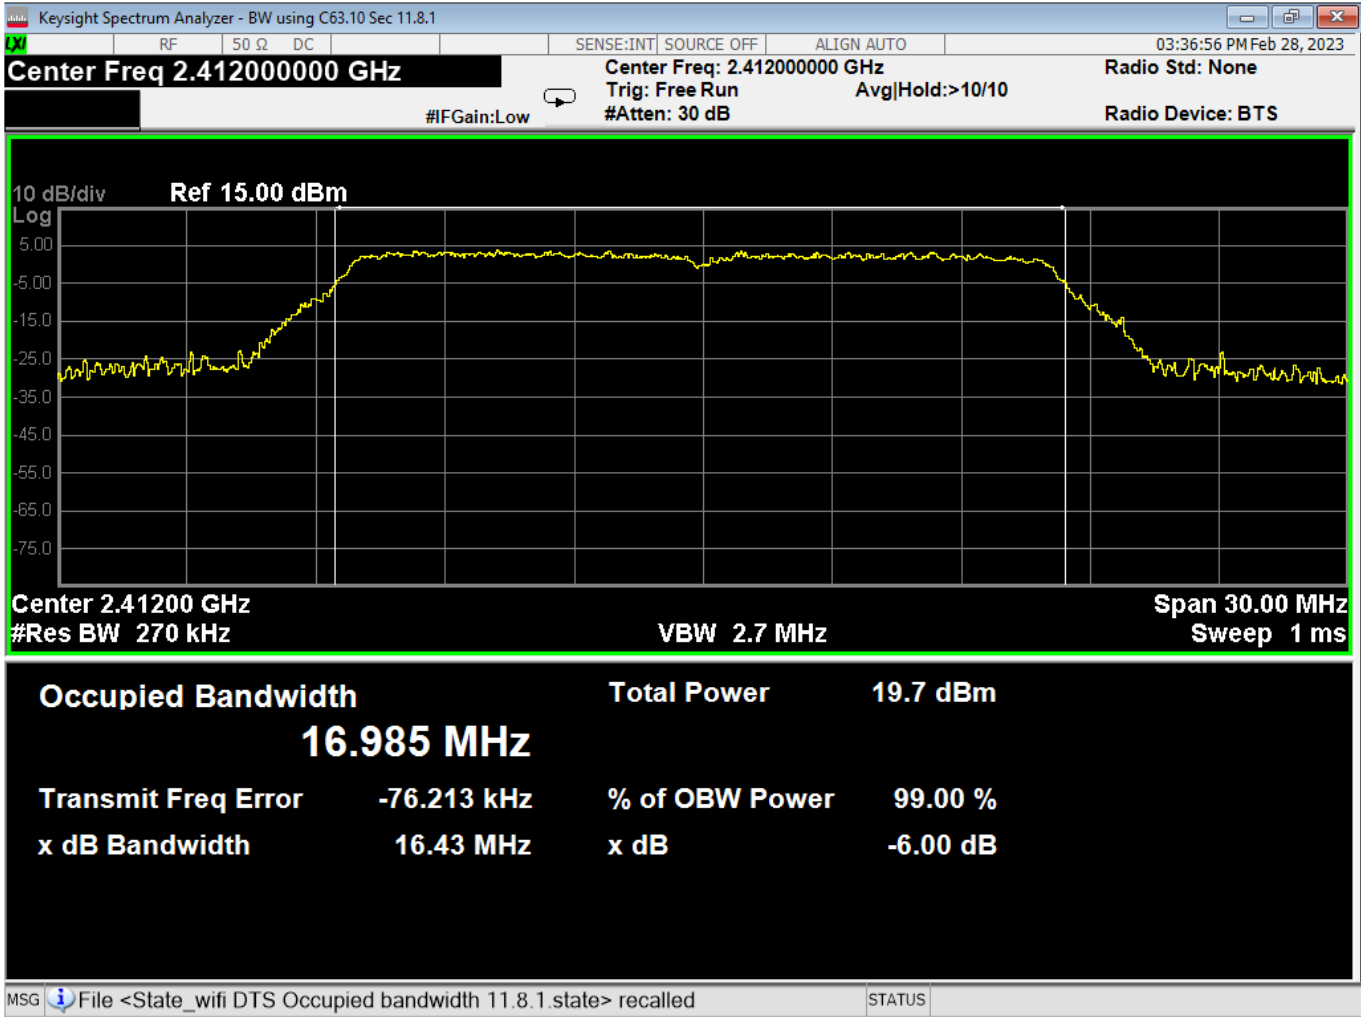

Report Number:	R20230109-20-E10	Rev	C
Prepared for:	Garmin International, Inc.		

82 Occupied Bandwidth, Low, Wifi G, Low Data Rate