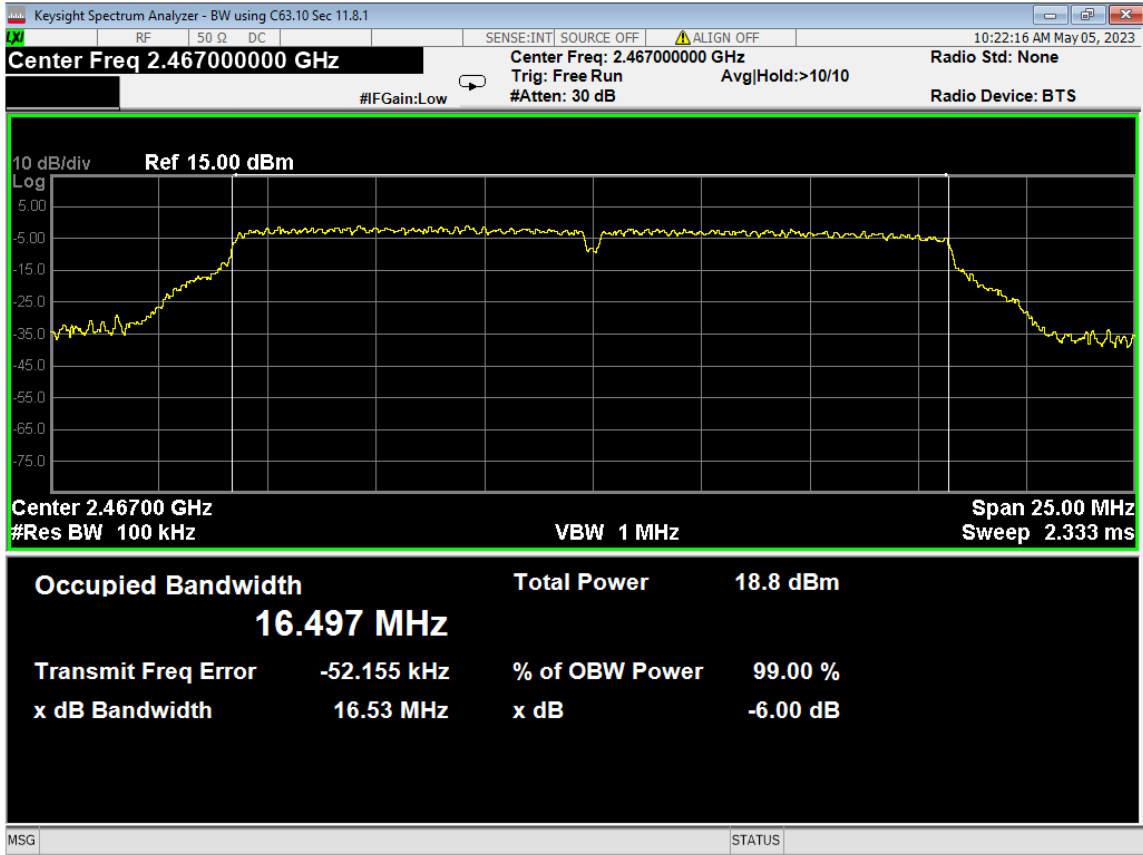

Report Number:	R20230109-20-E10	Rev	C
Prepared for:	Garmin International, Inc.		

106 6dB Bandwidth, ch12, Wifi G, Low Data Rate