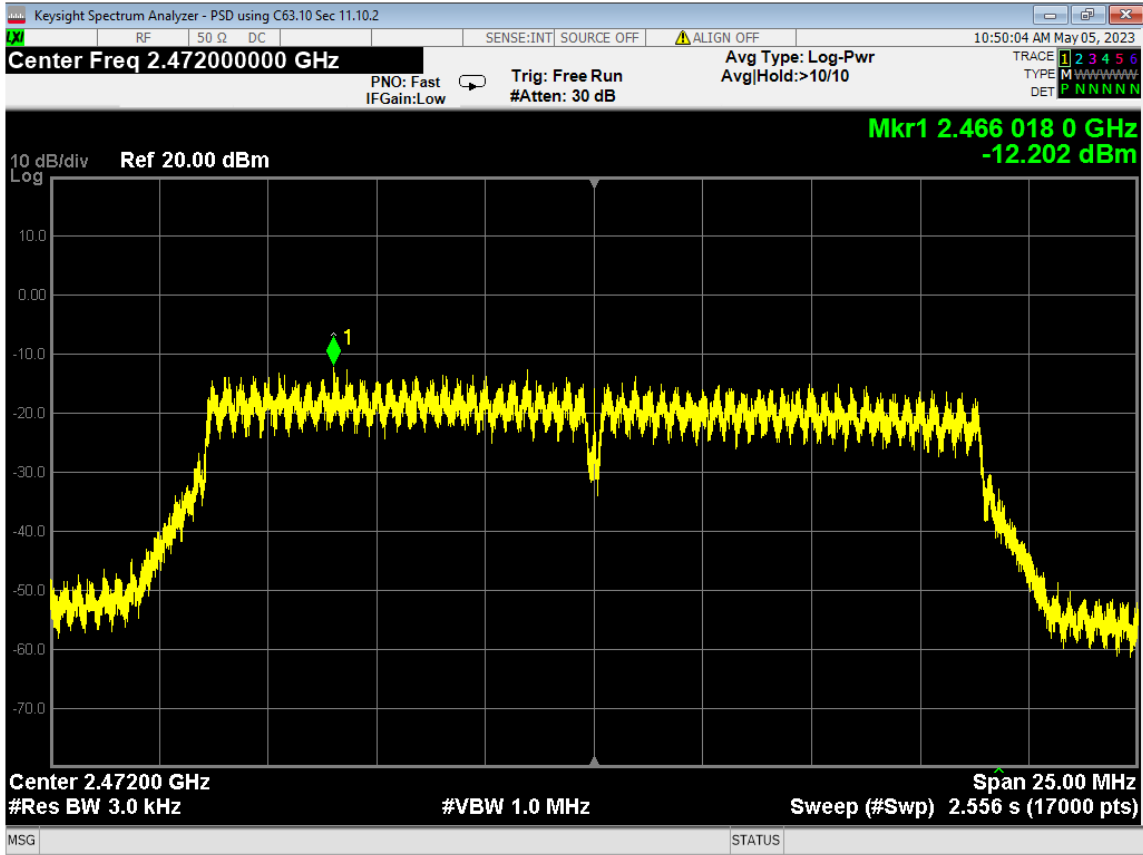

111 Average Power, ch12, Wifi N, Low Data Rate

112 Average Power, ch13, Wifi N, Low Data Rate

113 6dB Bandwidth, ch12, Wifi N, Low Data Rate

114 6dB Bandwidth, ch13, Wifi N, Low Data Rate

115 PSD, ch12, Wifi N, Low Data Rate