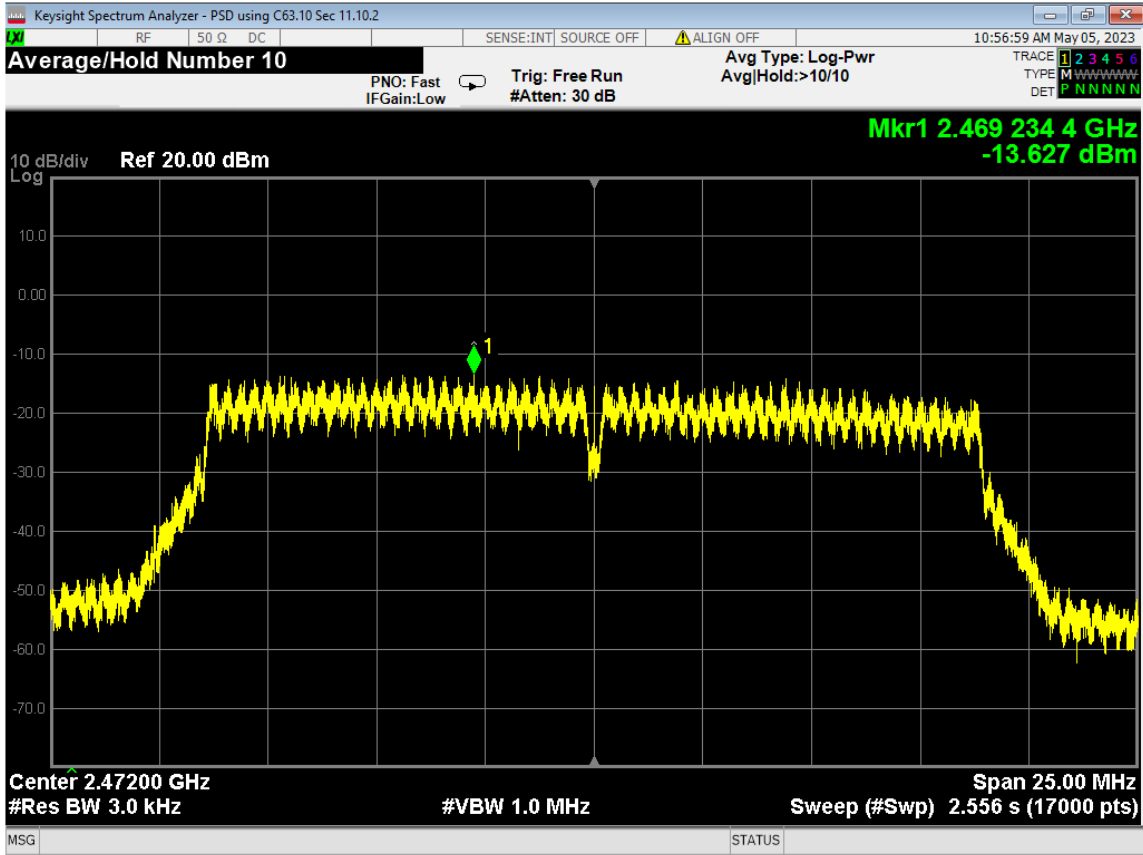

133 Average Power, ch13, Wifi N, High Data Rate

134 6dB Bandwidth, ch12, Wifi N, High Data Rate

135 6dB Bandwidth, ch13, Wifi N, High Data Rate

136 PSD, ch12, Wifi N, High Data Rate

137 PSD, ch13, Wifi N, High Data Rate