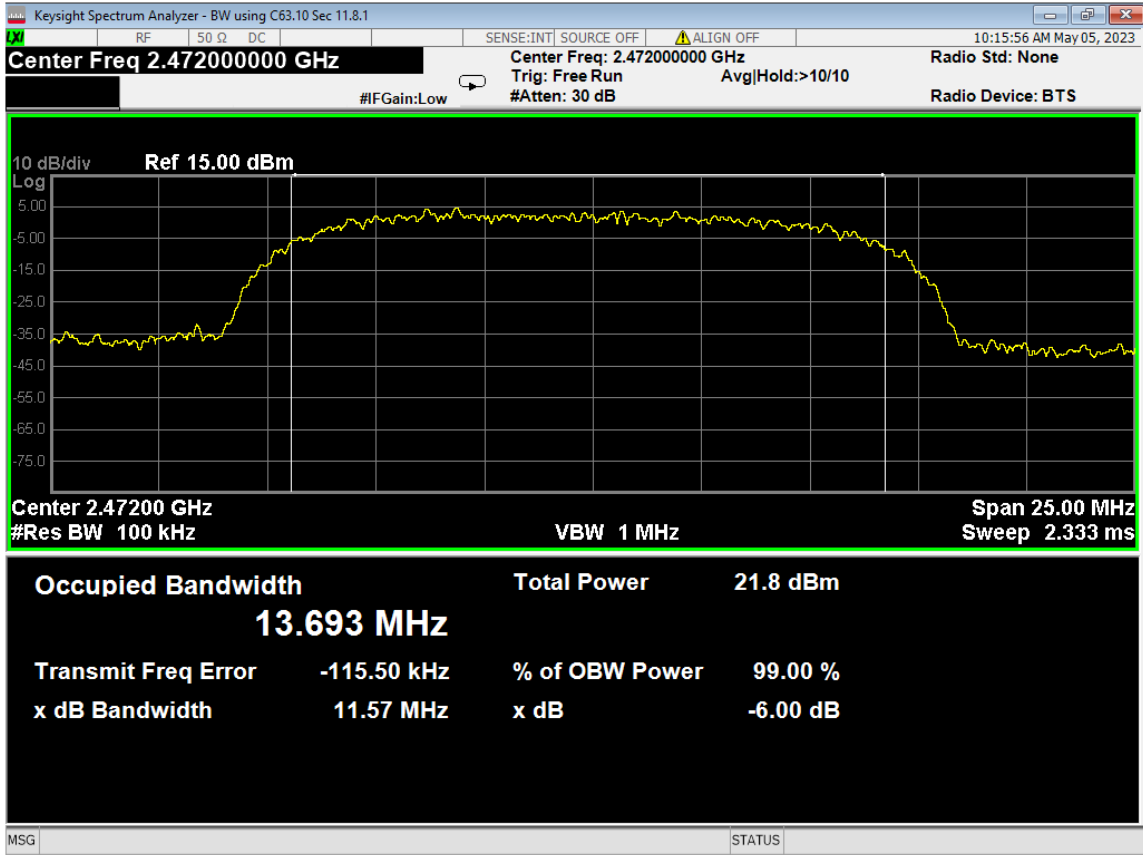

120 6dB Bandwidth, ch12, Wifi B, High Data Rate

121 6dB Bandwidth, ch13, Wifi B, High Data Rate

122 PSD, ch12, Wifi B, High Data Rate

123 PSD, ch13, Wifi B, High Data Rate

124 Higher Bandedge, Unrestricted, ch13, Wifi B, High Data Rate