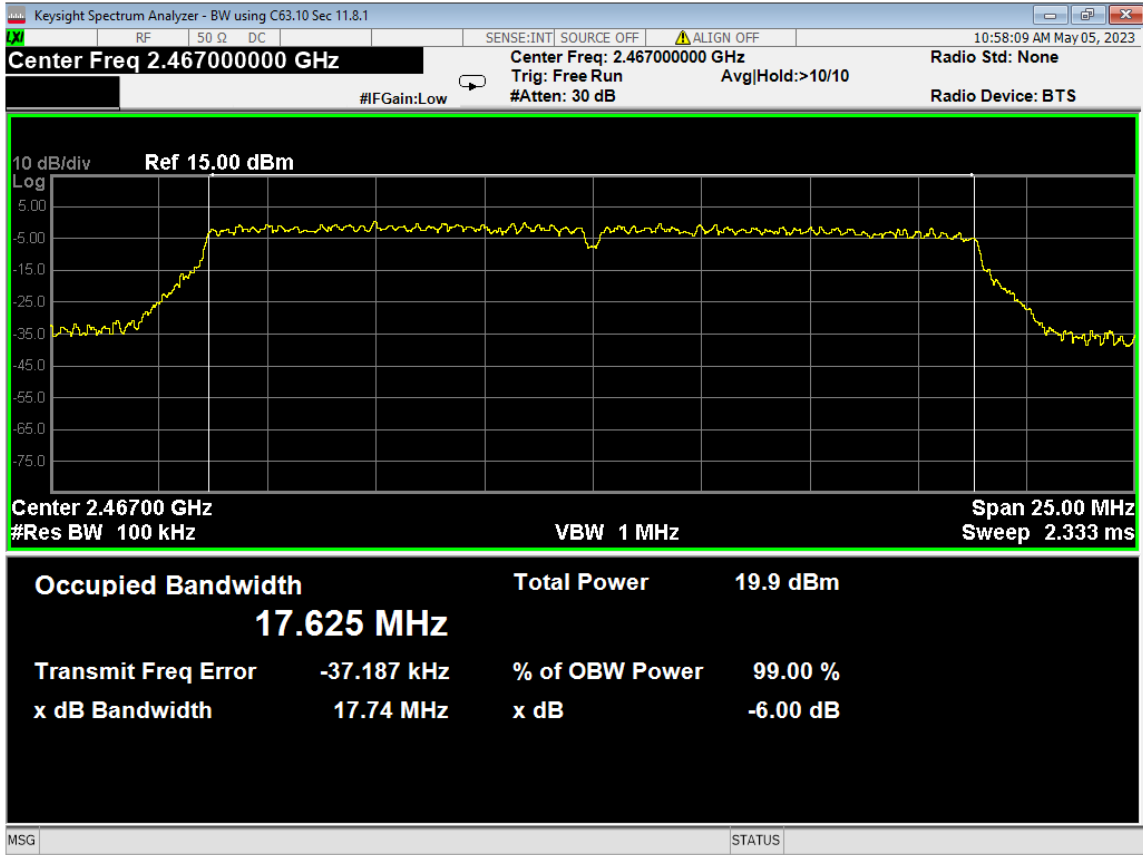

133 Average Power, ch13, Wifi N, High Data Rate

134 6dB Bandwidth, ch12, Wifi N, High Data Rate

135 6dB Bandwidth, ch13, Wifi N, High Data Rate

136 PSD, ch12, Wifi N, High Data Rate

137 PSD, ch13, Wifi N, High Data Rate