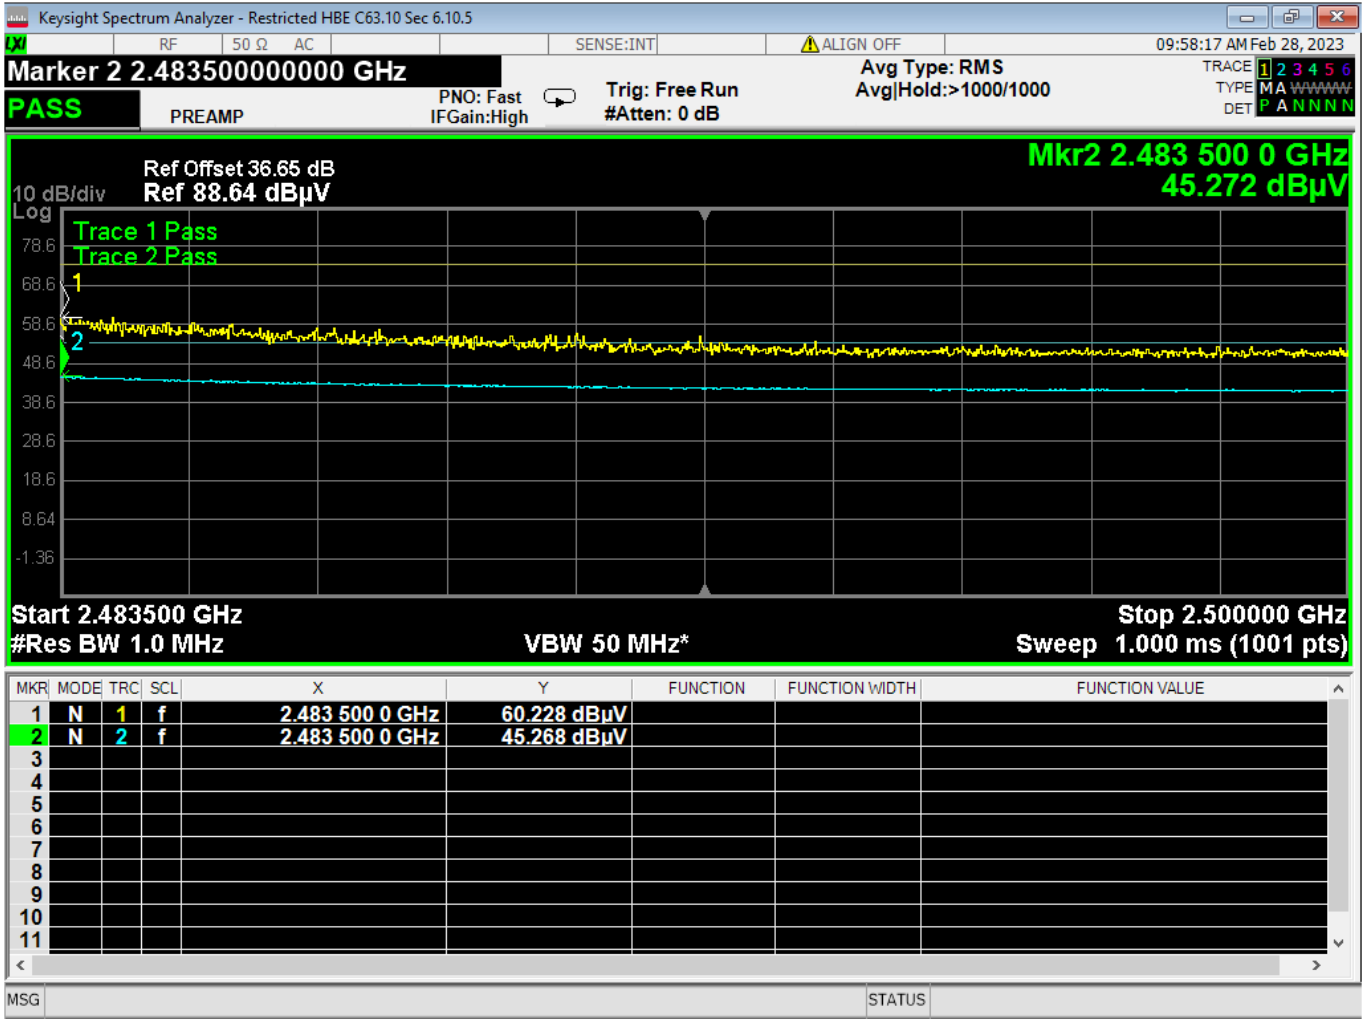

Report Number:	R20230109-20-E10	Rev	C
Prepared for:	Garmin International, Inc.		

65 Higher Bandedge, Restricted, Wifi G, High Data Rate