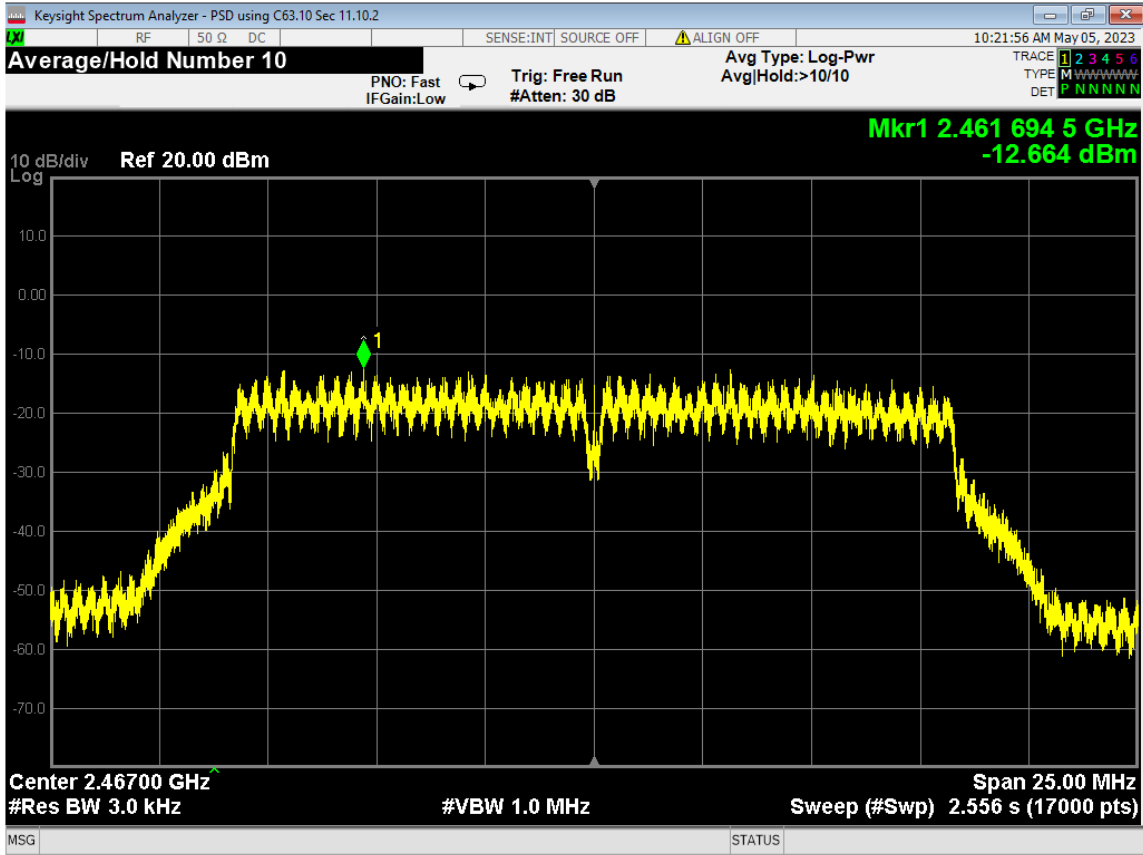

106 6dB Bandwidth, ch12, Wifi G, Low Data Rate

107 6dB Bandwidth, ch13, Wifi G, Low Data Rate

108 PSD, ch12, Wifi G, Low Data Rate

109 PSD, ch13, Wifi G, Low Data Rate

110 Higher Bandedge, Unrestricted, ch13, Wifi G, Low Data Rate