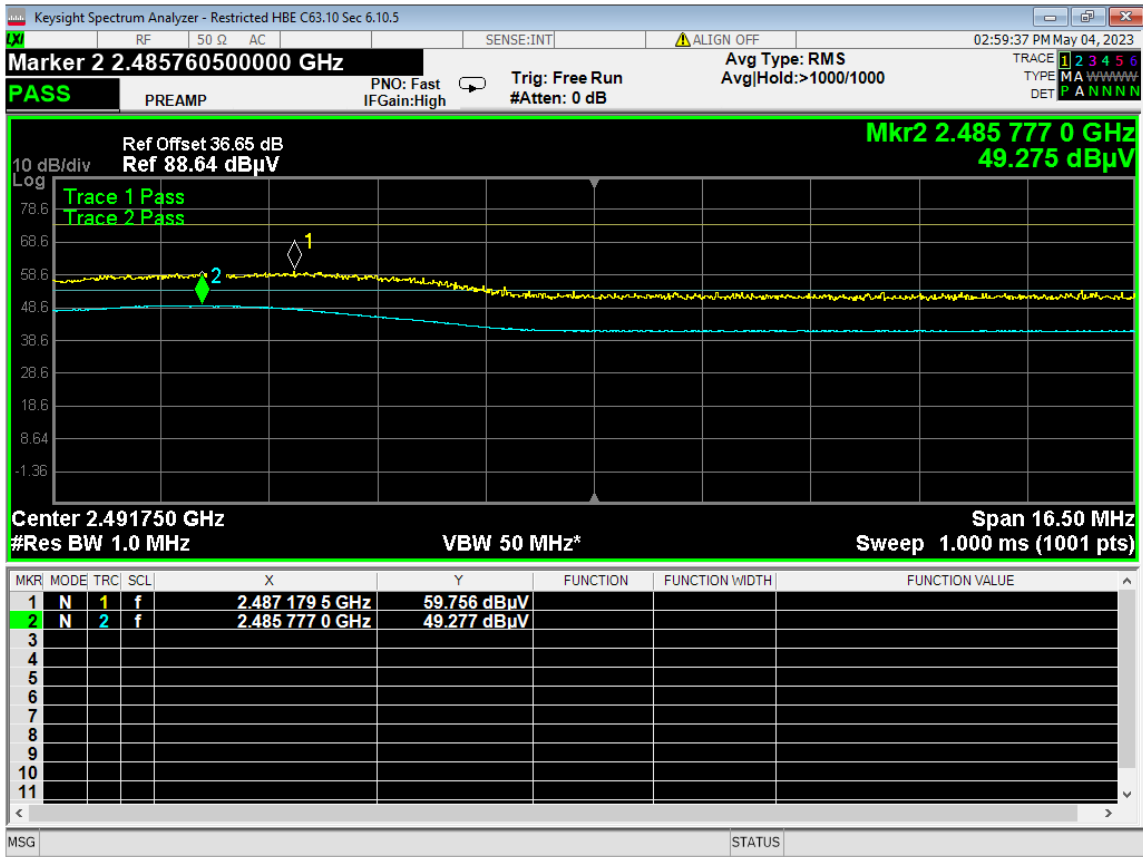

Report Number:	R20230109-20-E10	Rev	C
Prepared for:	Garmin International, Inc.		

152 Restricted Bandedge, ch13, Wifi B, High Data Rate