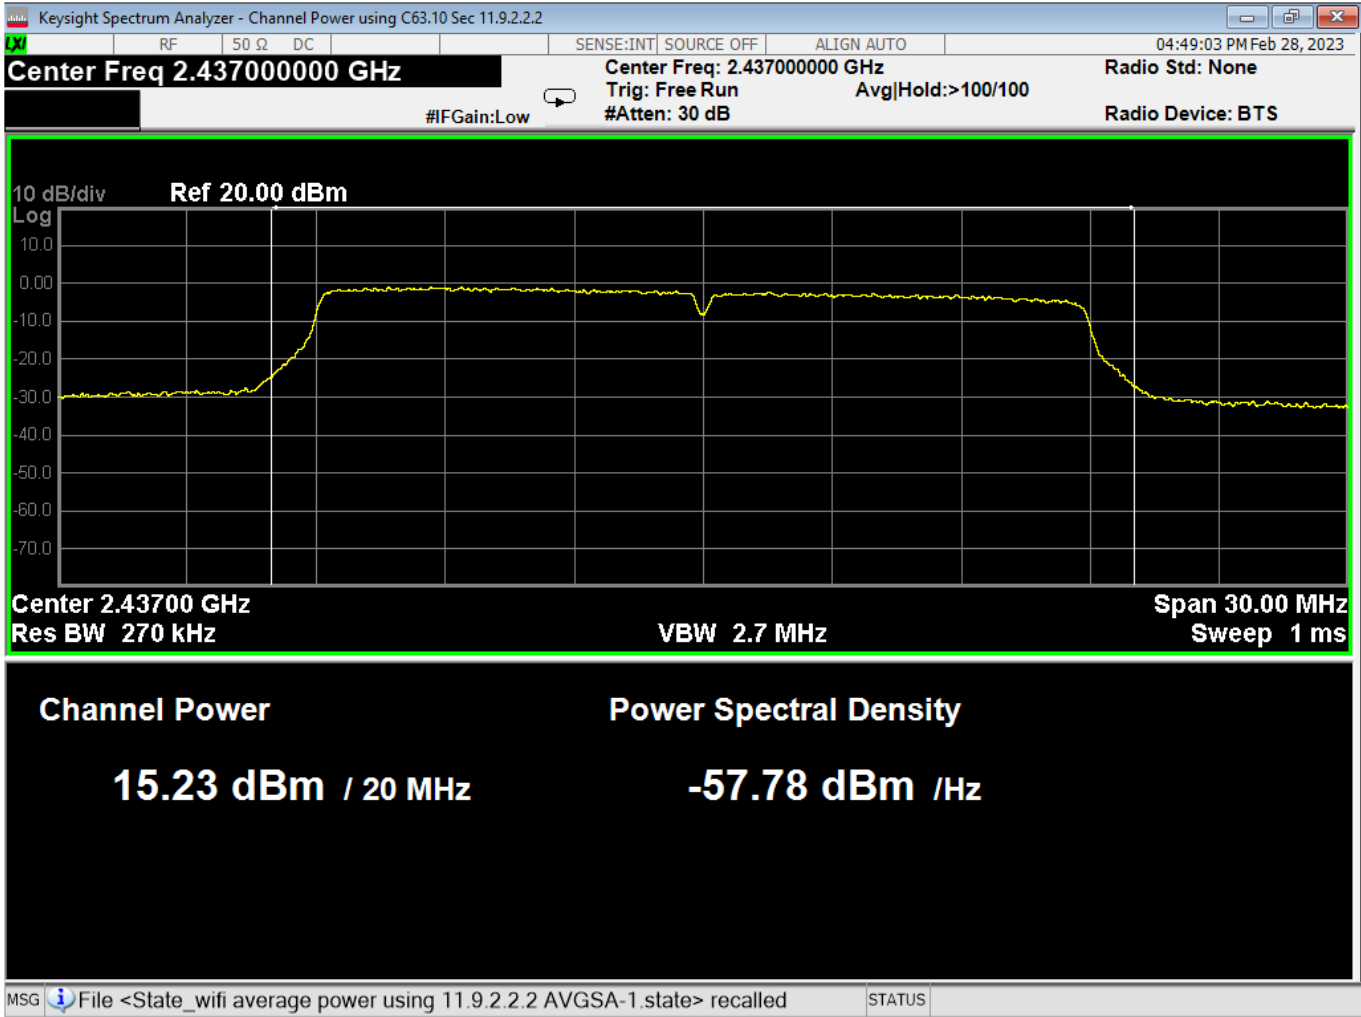

Report Number:	R20230109-20-E10	Rev	C
Prepared for:	Garmin International, Inc.		

67 Average Power, Mid, Wifi N, High Data Rate