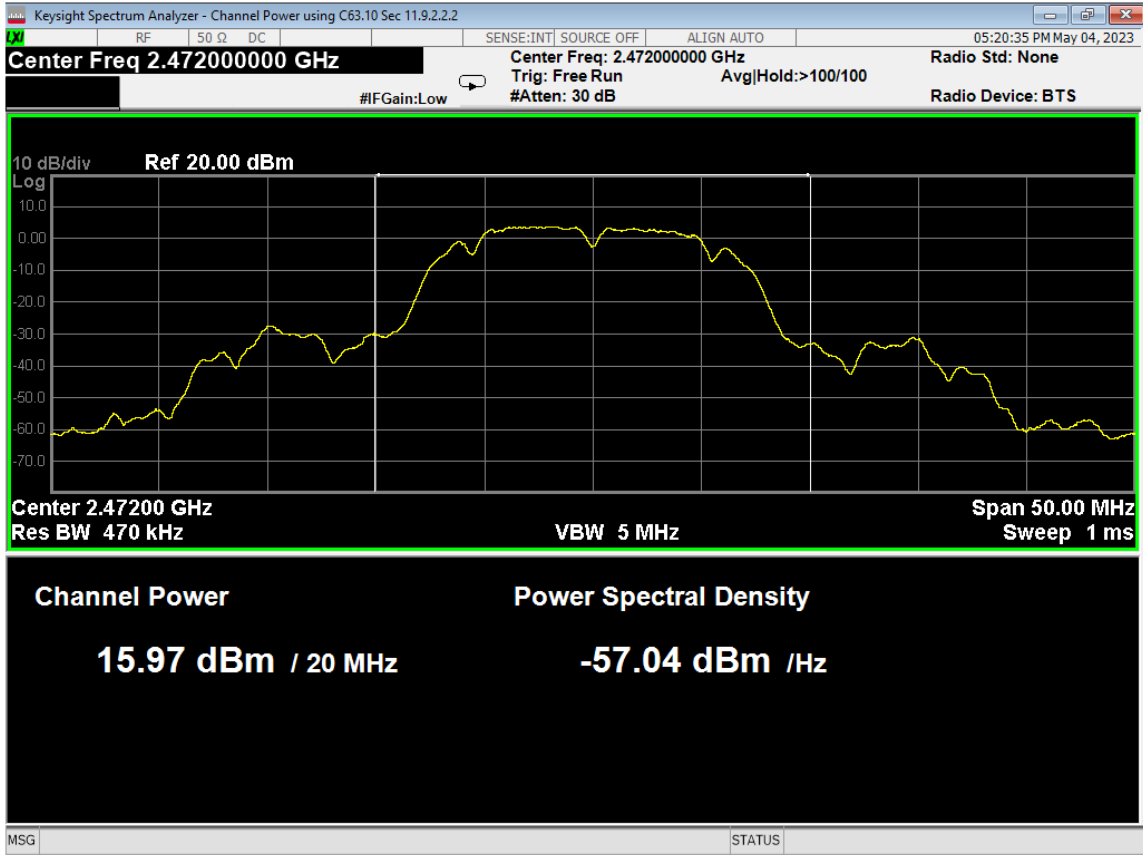

98 Average Power, ch13, Wifi B, Low Data Rate