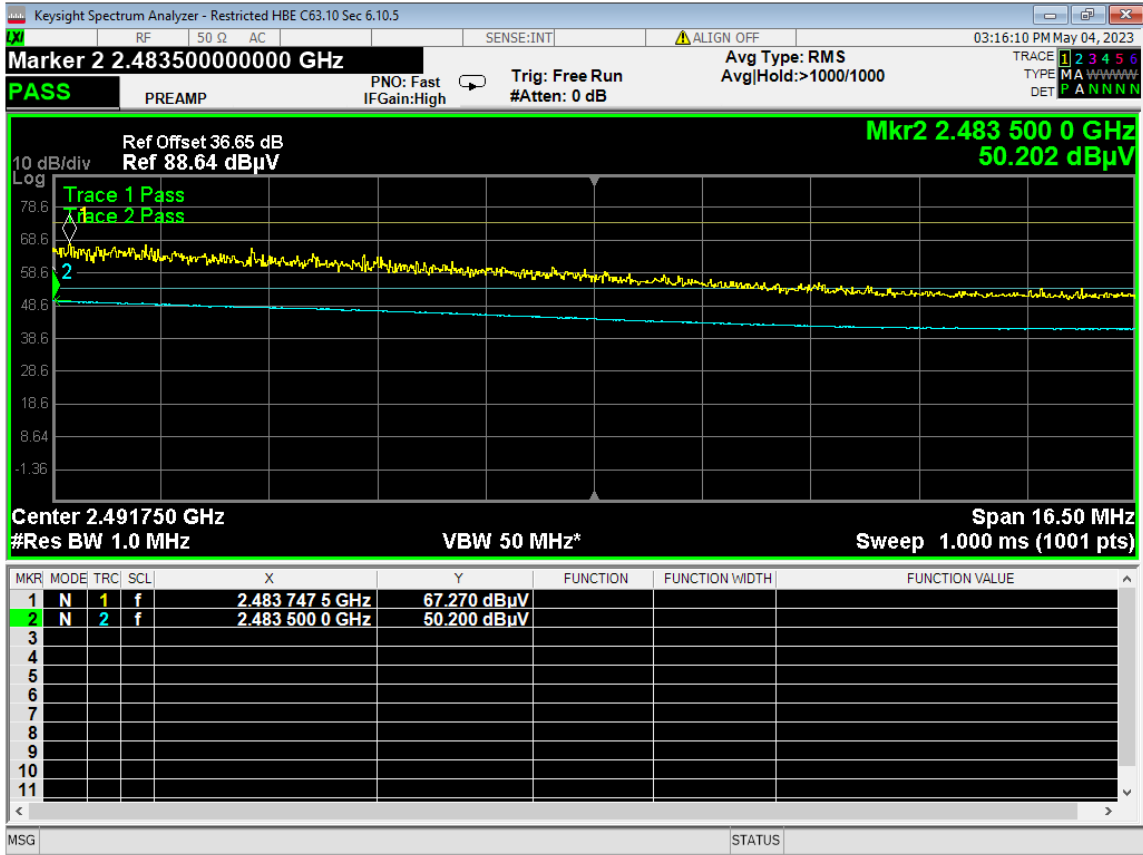

Report Number:	R20230109-20-E10	Rev	C
Prepared for:	Garmin International, Inc.		

156 Restricted bandedge, ch13, Wifi N, High Data Rate

REPORT END