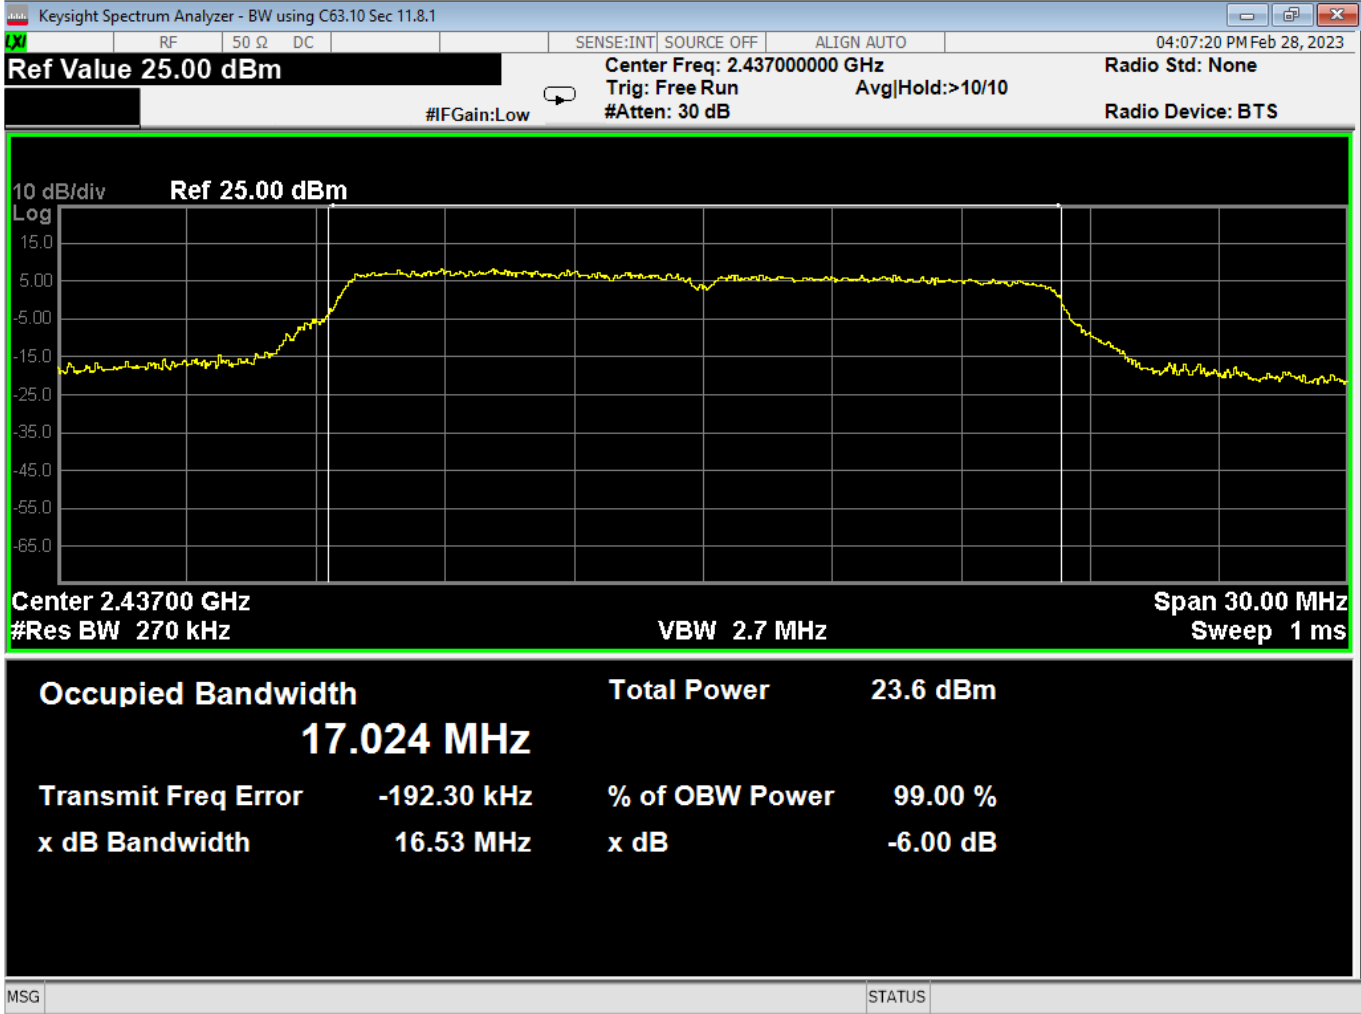

Report Number:	R20230109-20-E10	Rev	C
Prepared for:	Garmin International, Inc.		

92 Occupied Bandwidth, Mid, Wifi G, High Data Rate