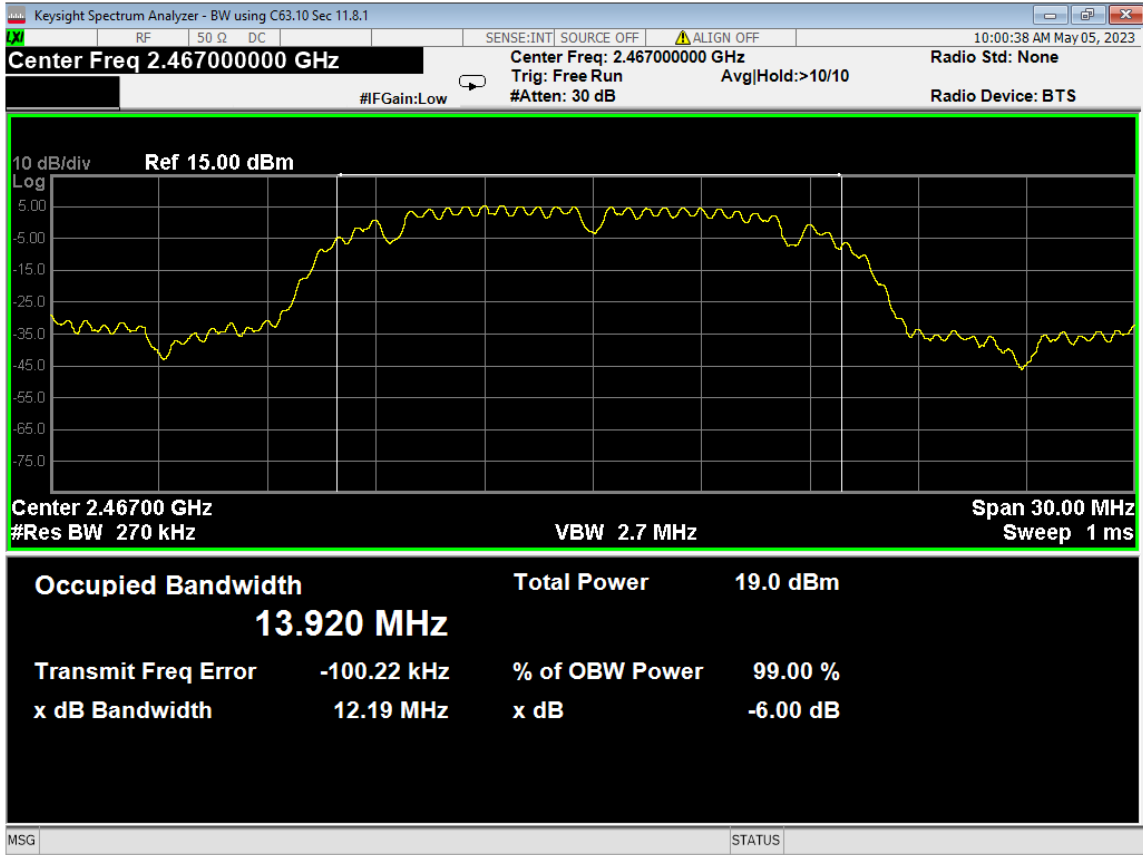

99 dB Bandwidth, ch12, Wifi B, Low Data Rate

100 6dB Bandwidth, ch13, Wifi B, Low Data Rate

101 PSD, ch12, Wifi B, Low Data Rate

102 PSD, ch13, Wifi B, Low Data Rate

103 Higher Bandedge, Unrestricted, ch13, Wifi B, Low Data Rate