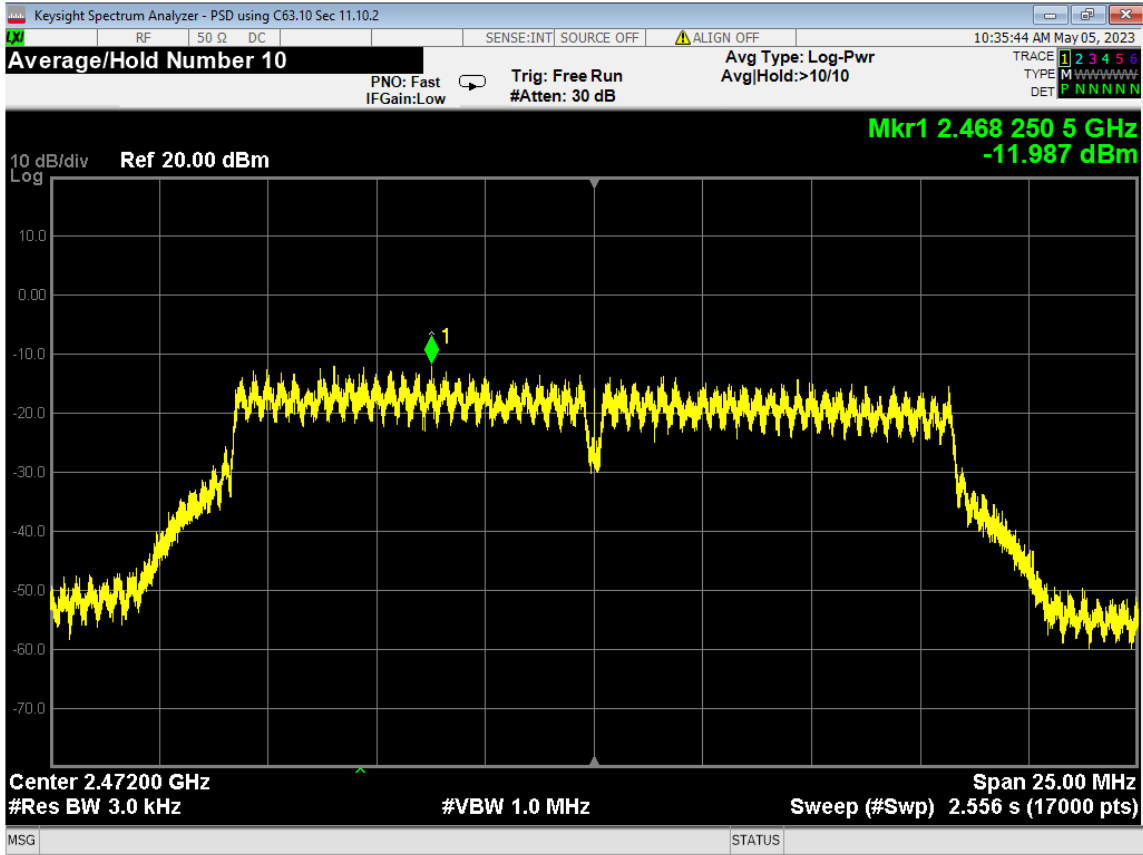

120 6dB Bandwidth, ch12, Wifi B, High Data Rate

121 6dB Bandwidth, ch13, Wifi B, High Data Rate

122 PSD, ch12, Wifi B, High Data Rate

123 PSD, ch13, Wifi B, High Data Rate

124 Higher Bandedge, Unrestricted, ch13, Wifi B, High Data Rate

125 Average Power, ch12, Wifi G, High Data Rate

126 Average Power, ch13, Wifi G, High Data Rate

127 6dB Bandwidth, ch12, Wifi G, High Data Rate

128 6dB Bandwidth, ch13, Wifi G, High Data Rate

129 PSD, ch12, Wifi G, High Data Rate