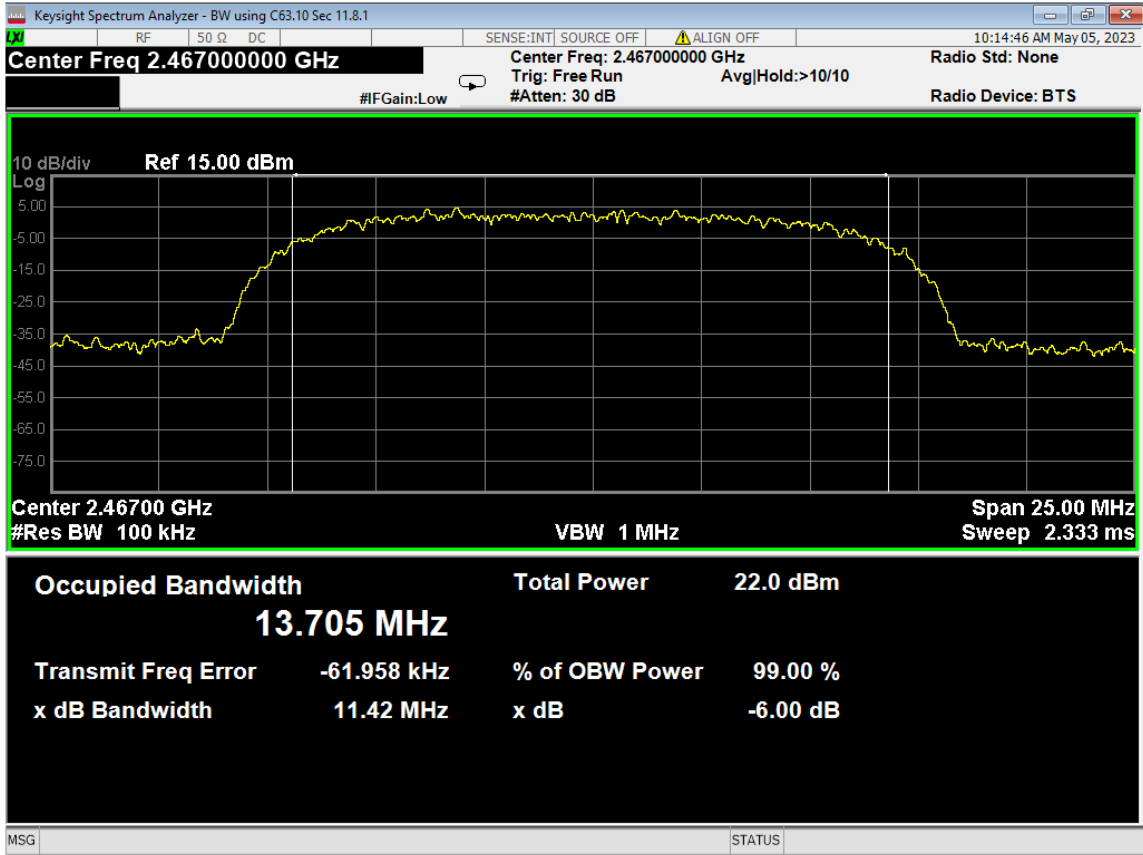

120 6dB Bandwidth, ch12, Wifi B, High Data Rate

121 6dB Bandwidth, ch13, Wifi B, High Data Rate

122 PSD, ch12, Wifi B, High Data Rate

123 PSD, ch13, Wifi B, High Data Rate

124 Higher Bandedge, Unrestricted, ch13, Wifi B, High Data Rate