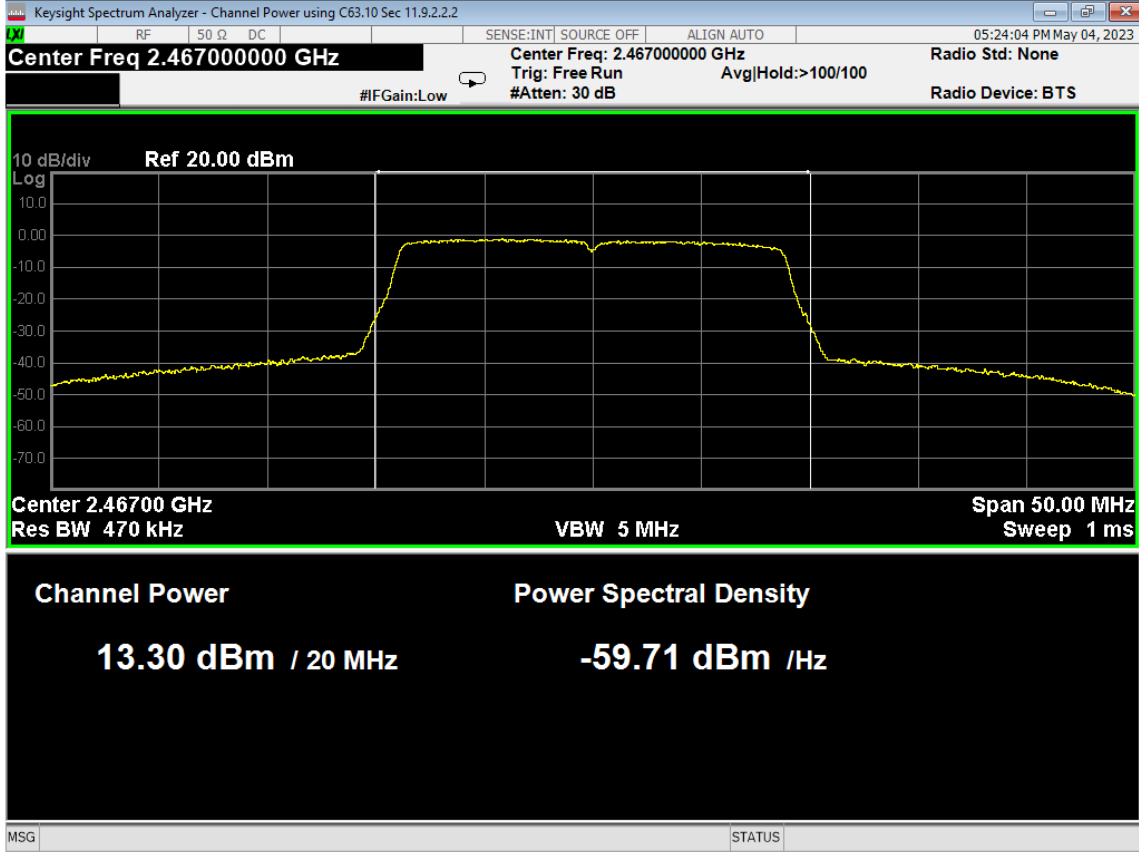

106 6dB Bandwidth, ch12, Wifi G, Low Data Rate

107 6dB Bandwidth, ch13, Wifi G, Low Data Rate

108 PSD, ch12, Wifi G, Low Data Rate

109 PSD, ch13, Wifi G, Low Data Rate

110 Higher Bandedge, Unrestricted, ch13, Wifi G, Low Data Rate