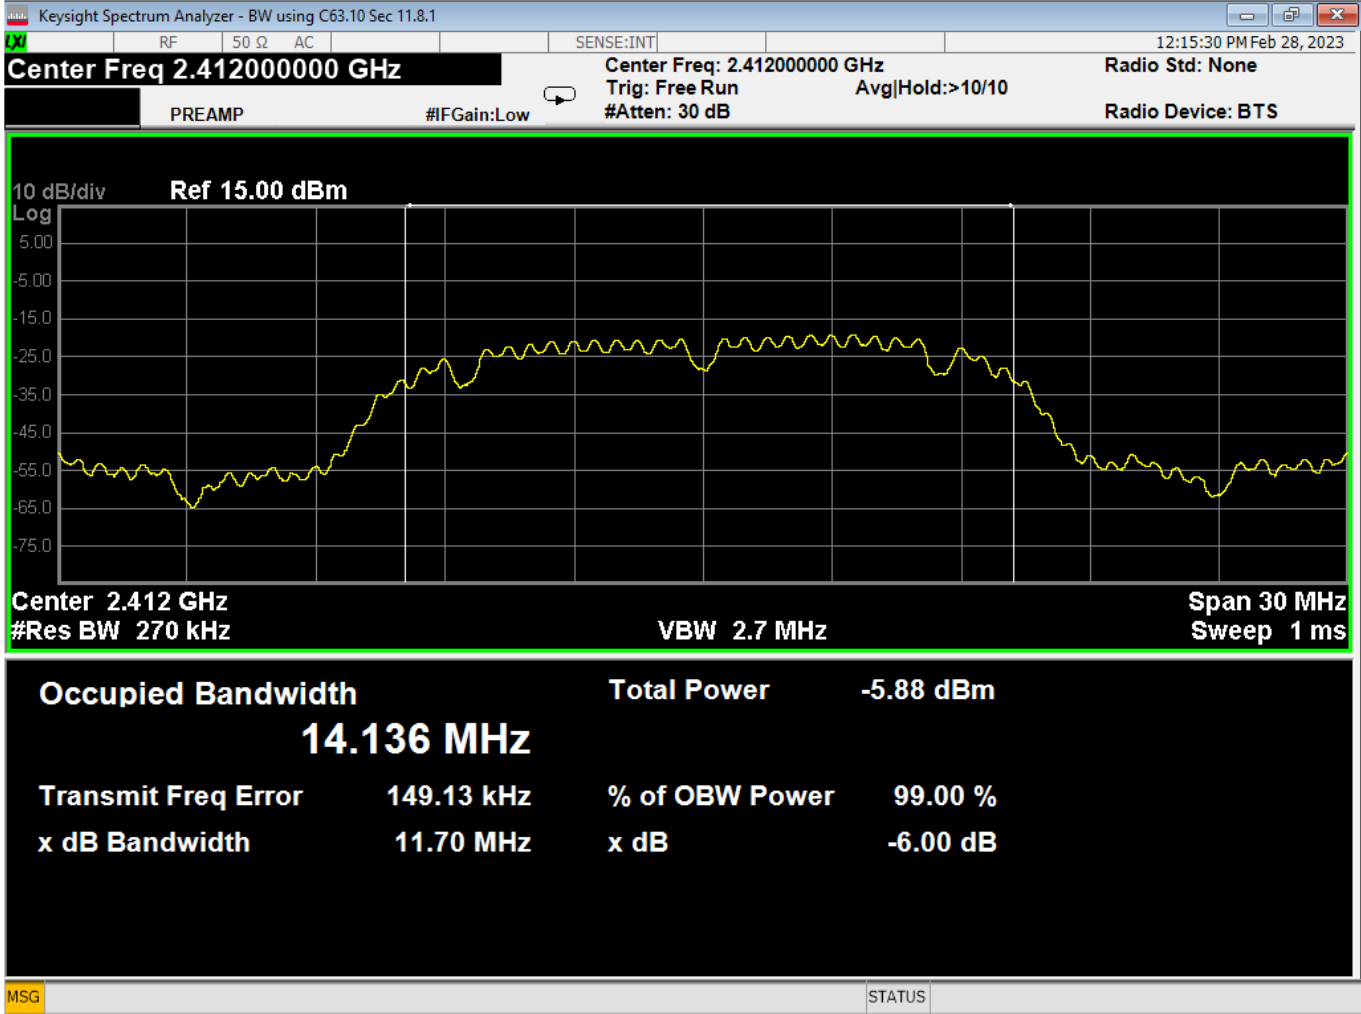

77 Lower Bandedge, Restricted, Wifi N, High Data Rate

78 Higher Bandedge, Restricted, Wifi N, High Data Rate

| | | | |
|----------------|----------------------------|-----|---|
| Report Number: | R20230109-20-E10 | Rev | C |
| Prepared for: | Garmin International, Inc. | | |