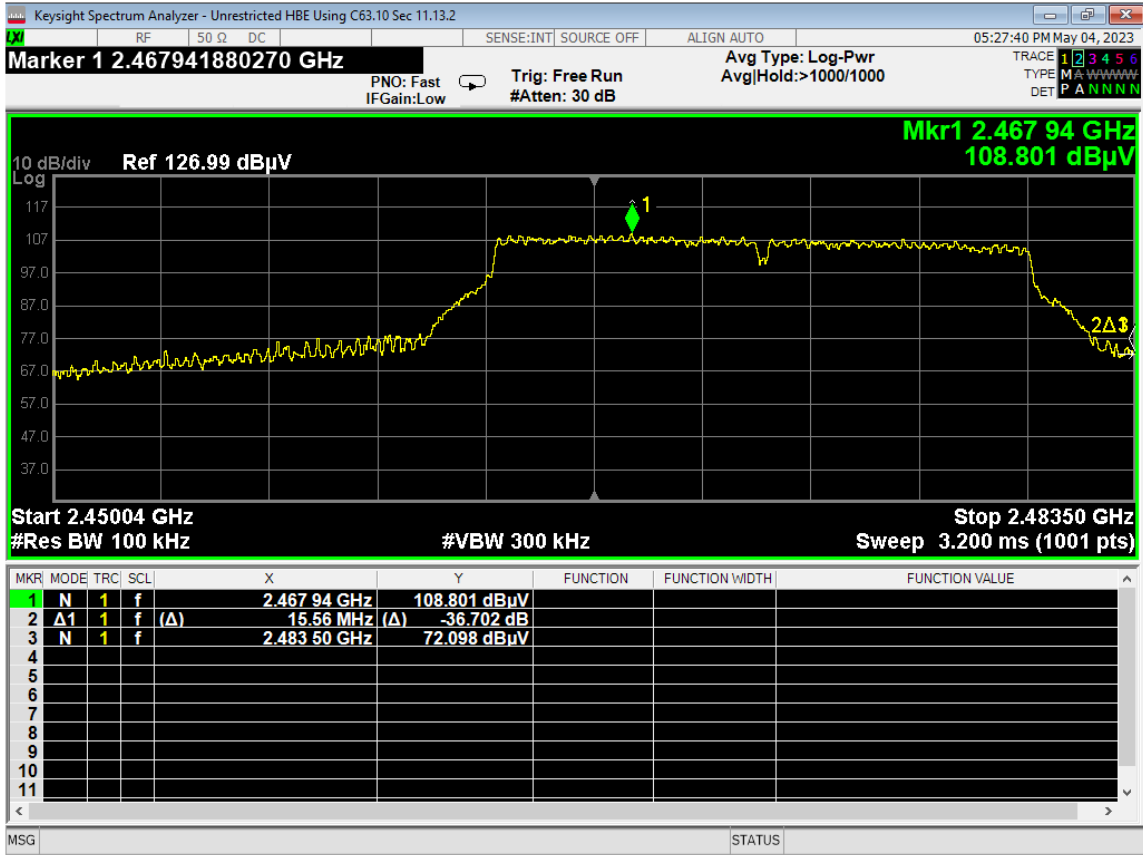

131 Higher Bandedge, Unrestricted, ch13, Wifi G, High Data Rate