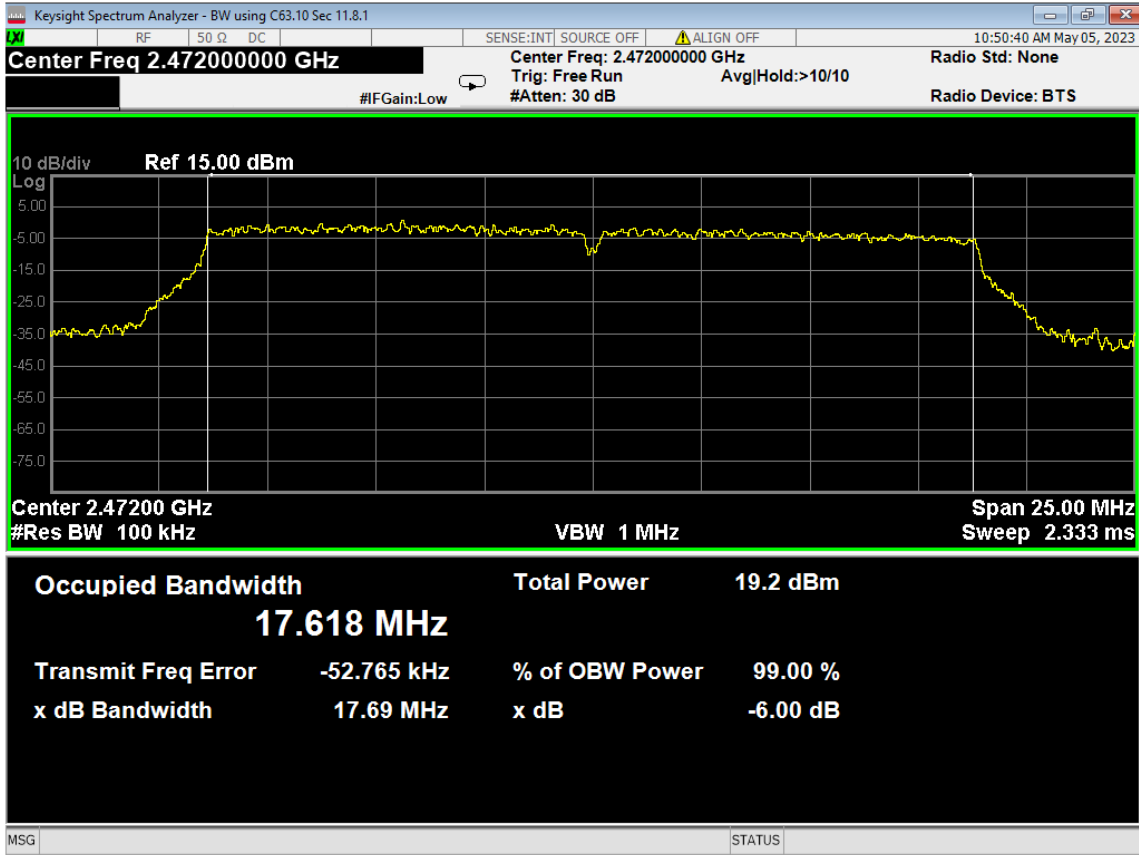

114 6dB Bandwidth, ch13, Wifi N, Low Data Rate