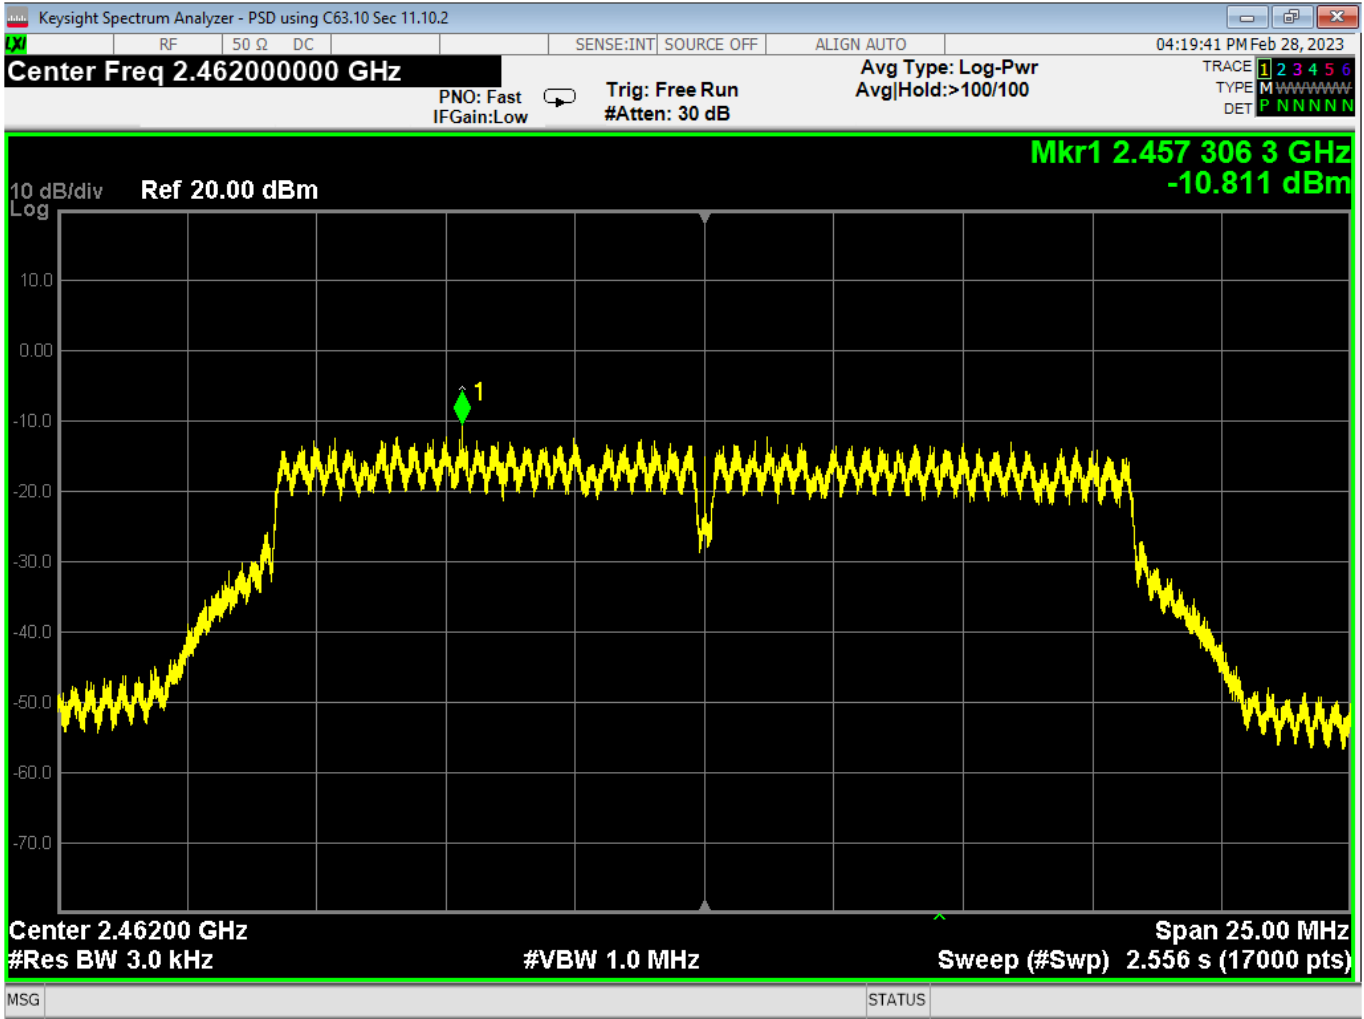

| | | | |
|----------------|----------------------------|-----|---|
| Report Number: | R20230109-20-E10 | Rev | C |
| Prepared for: | Garmin International, Inc. | | |

61 PSD, High, Wifi G, High Data Rate