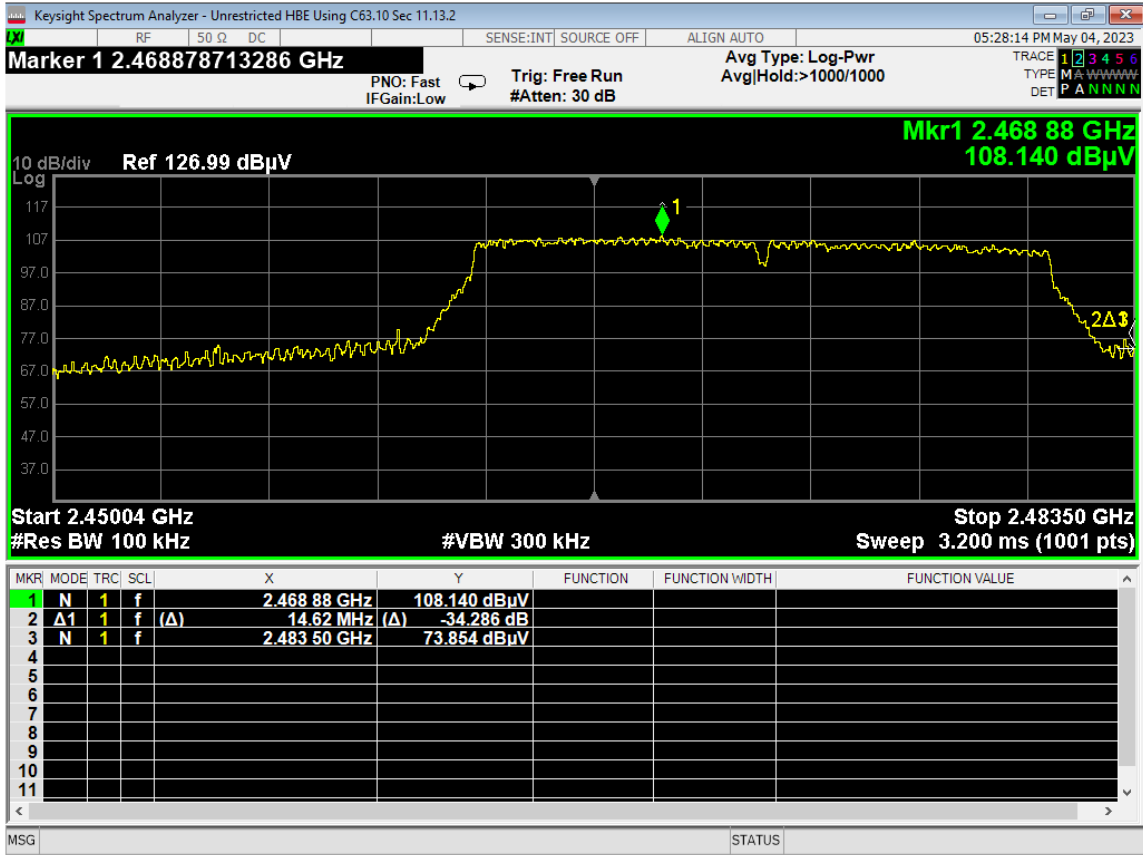

117 Higher Bandedge, Unrestricted, ch13, Wifi N, Low Data Rate