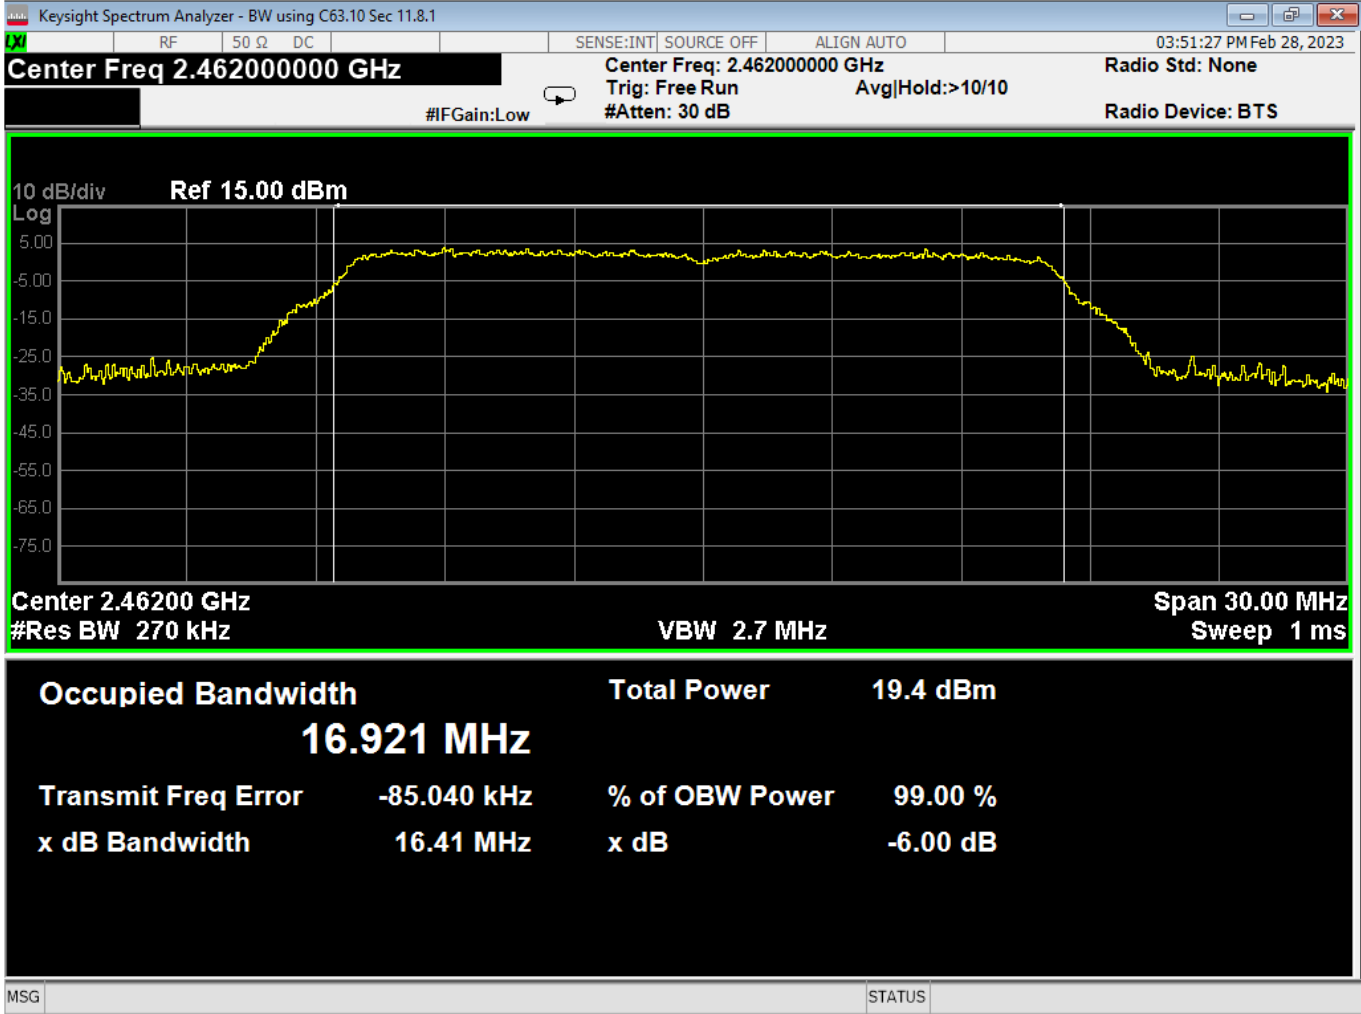

Report Number:	R20230109-20-E10	Rev	C
Prepared for:	Garmin International, Inc.		

84 Occupied Bandwidth, High, Wifi G, Low Data Rate