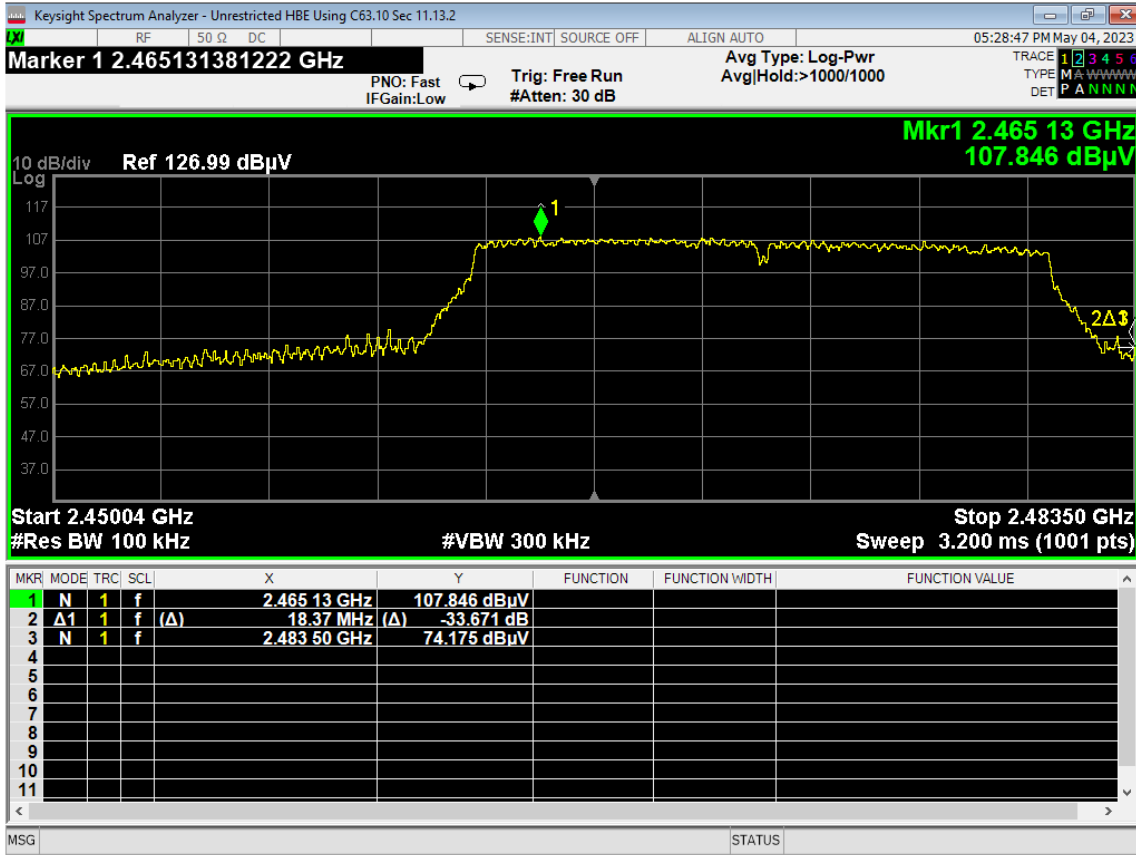

133 Average Power, ch13, Wifi N, High Data Rate

134 6dB Bandwidth, ch12, Wifi N, High Data Rate

135 6dB Bandwidth, ch13, Wifi N, High Data Rate

136 PSD, ch12, Wifi N, High Data Rate

137 PSD, ch13, Wifi N, High Data Rate