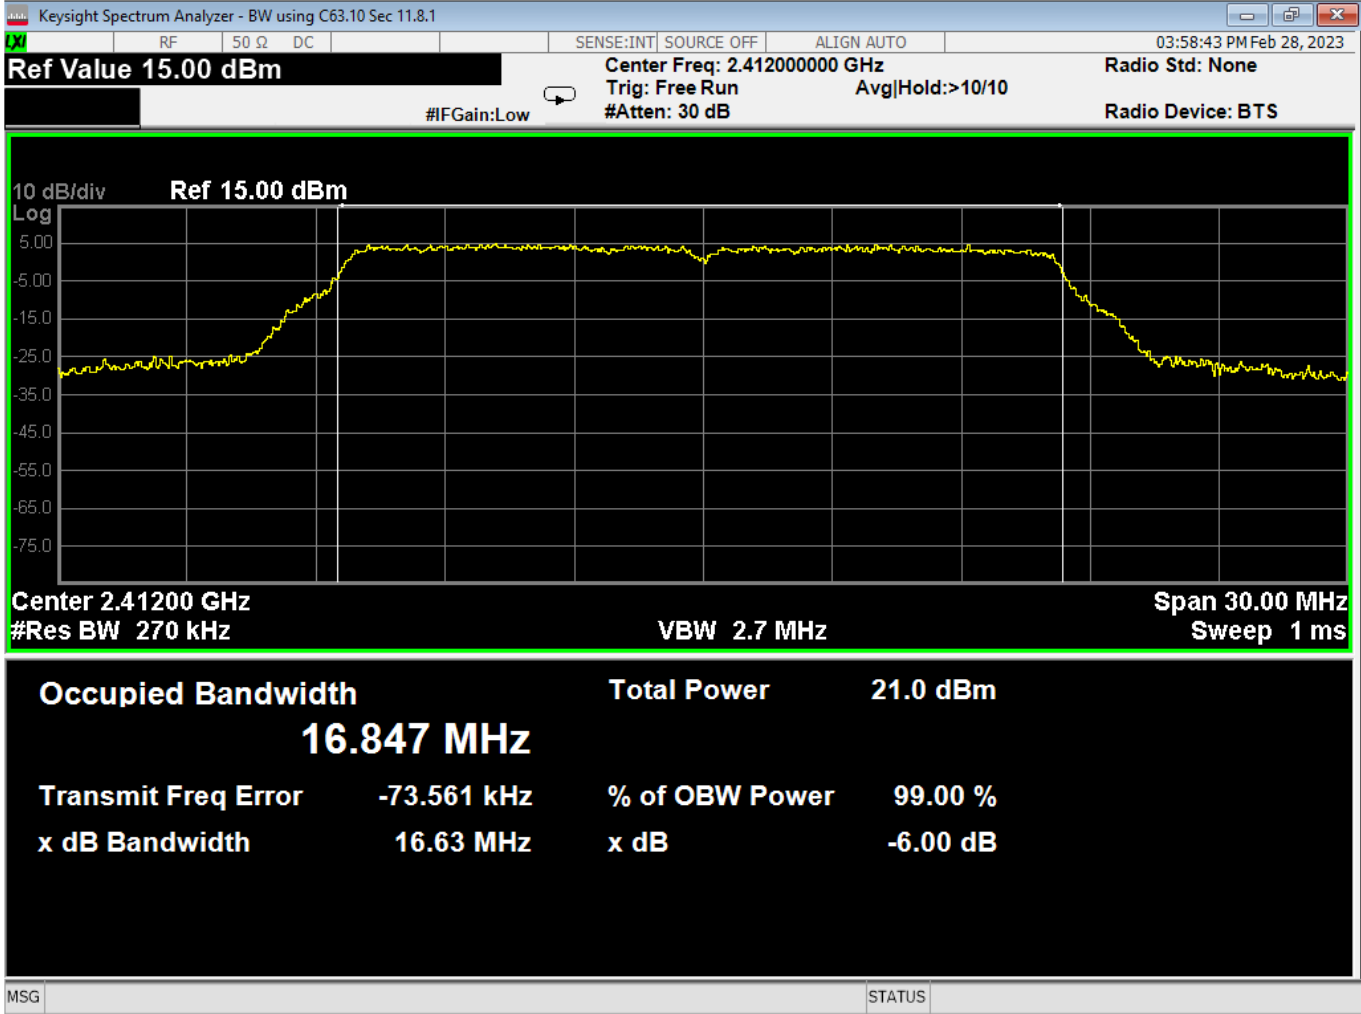

Report Number:	R20230109-20-E10	Rev	C
Prepared for:	Garmin International, Inc.		

91 Occupied Bandwidth, Low, Wifi G, High Data Rate