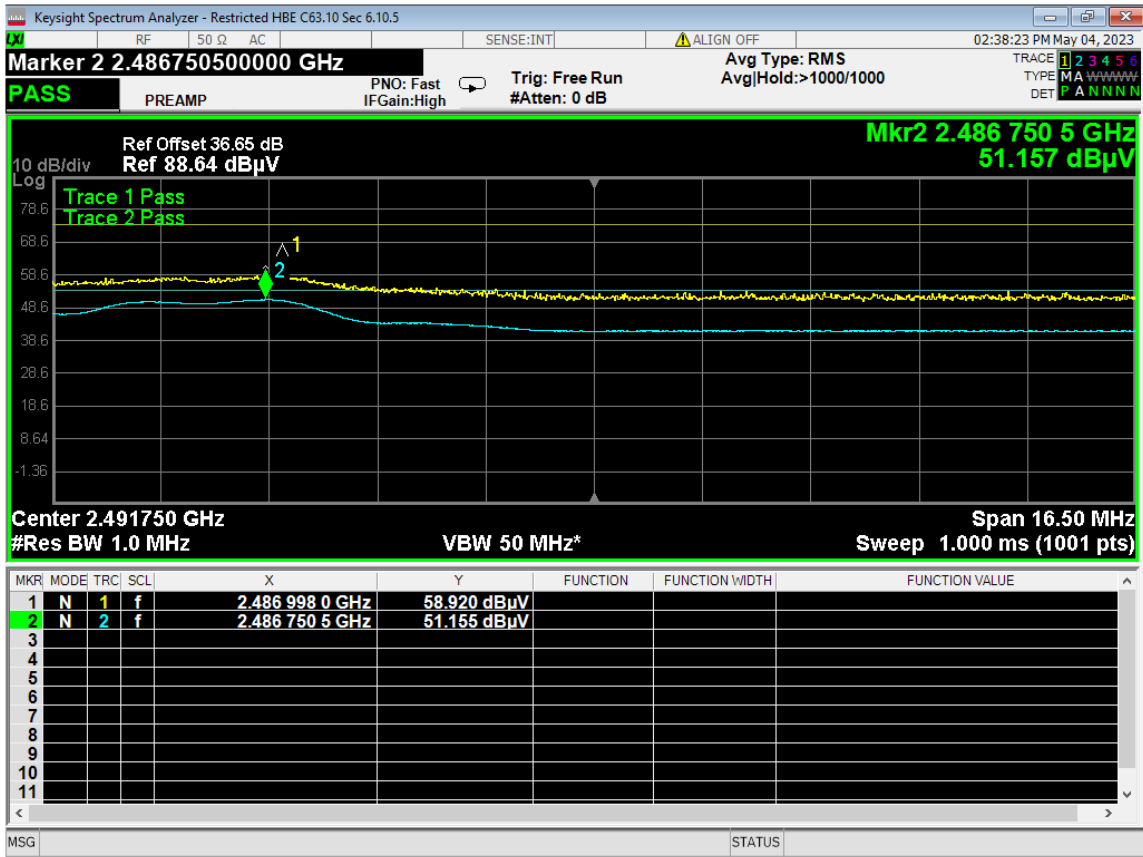

Report Number:	R20230109-20-E10	Rev	C
Prepared for:	Garmin International, Inc.		

151 Restricted Bandedge, ch13, Wifi B, Low Data Rate