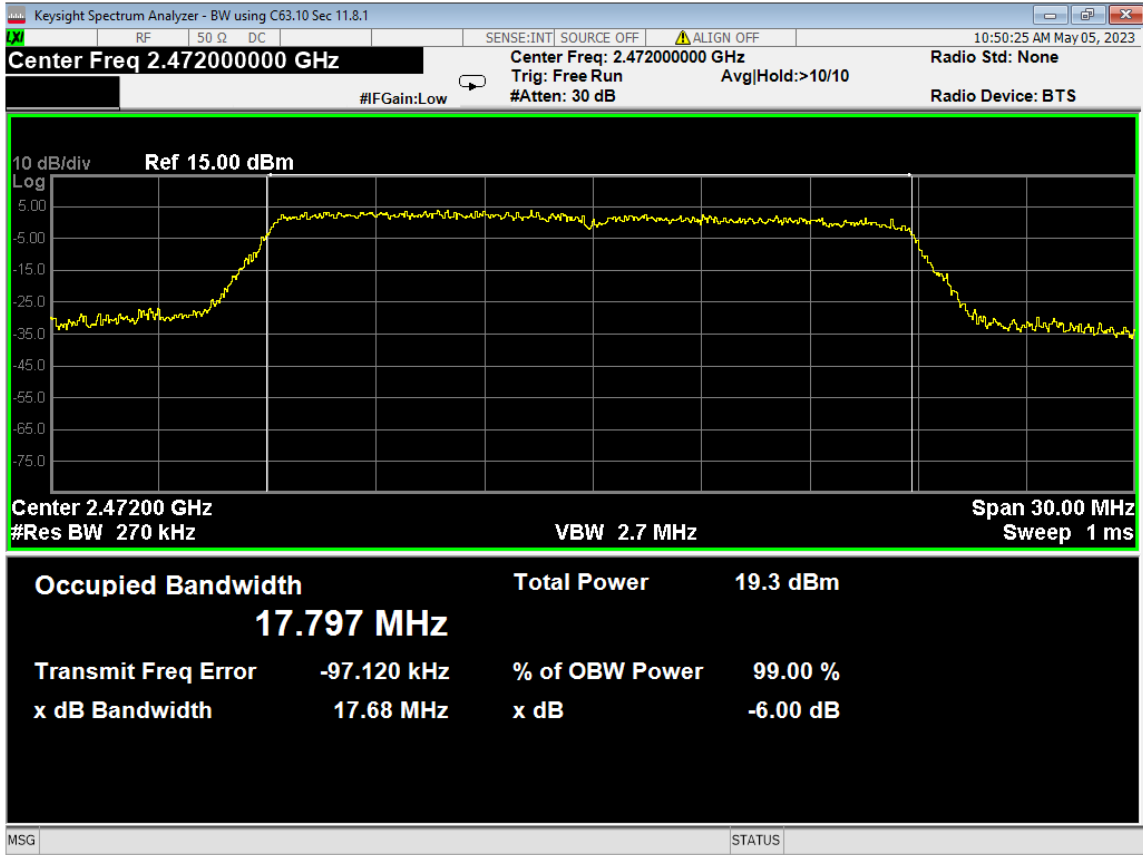

Report Number:	R20230109-20-E10	Rev	C
Prepared for:	Garmin International, Inc.		

144 Occupied Bandwidth, ch13, Wifi N, Low Data Rate