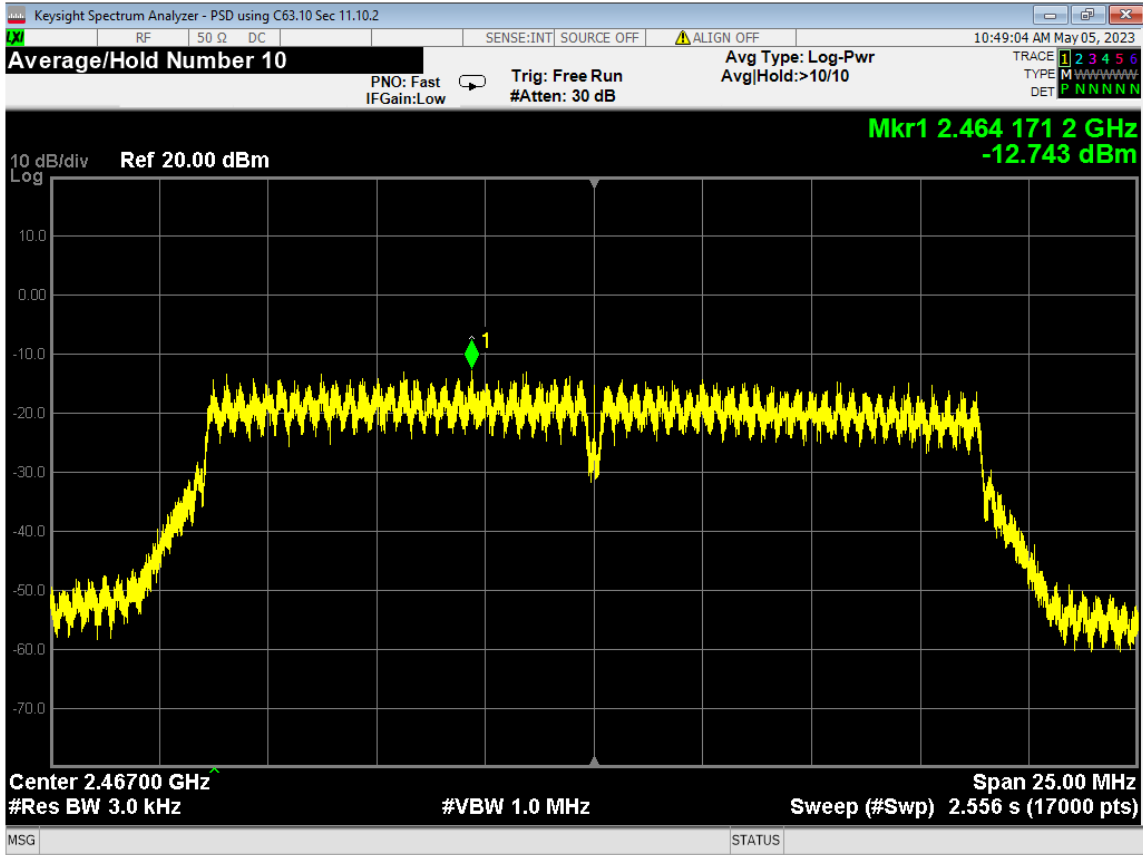

106 6dB Bandwidth, ch12, Wifi G, Low Data Rate

107 6dB Bandwidth, ch13, Wifi G, Low Data Rate

108 PSD, ch12, Wifi G, Low Data Rate

109 PSD, ch13, Wifi G, Low Data Rate

110 Higher Bandedge, Unrestricted, ch13, Wifi G, Low Data Rate

111 Average Power, ch12, Wifi N, Low Data Rate

112 Average Power, ch13, Wifi N, Low Data Rate

113 6dB Bandwidth, ch12, Wifi N, Low Data Rate

114 6dB Bandwidth, ch13, Wifi N, Low Data Rate

115 PSD, ch12, Wifi N, Low Data Rate