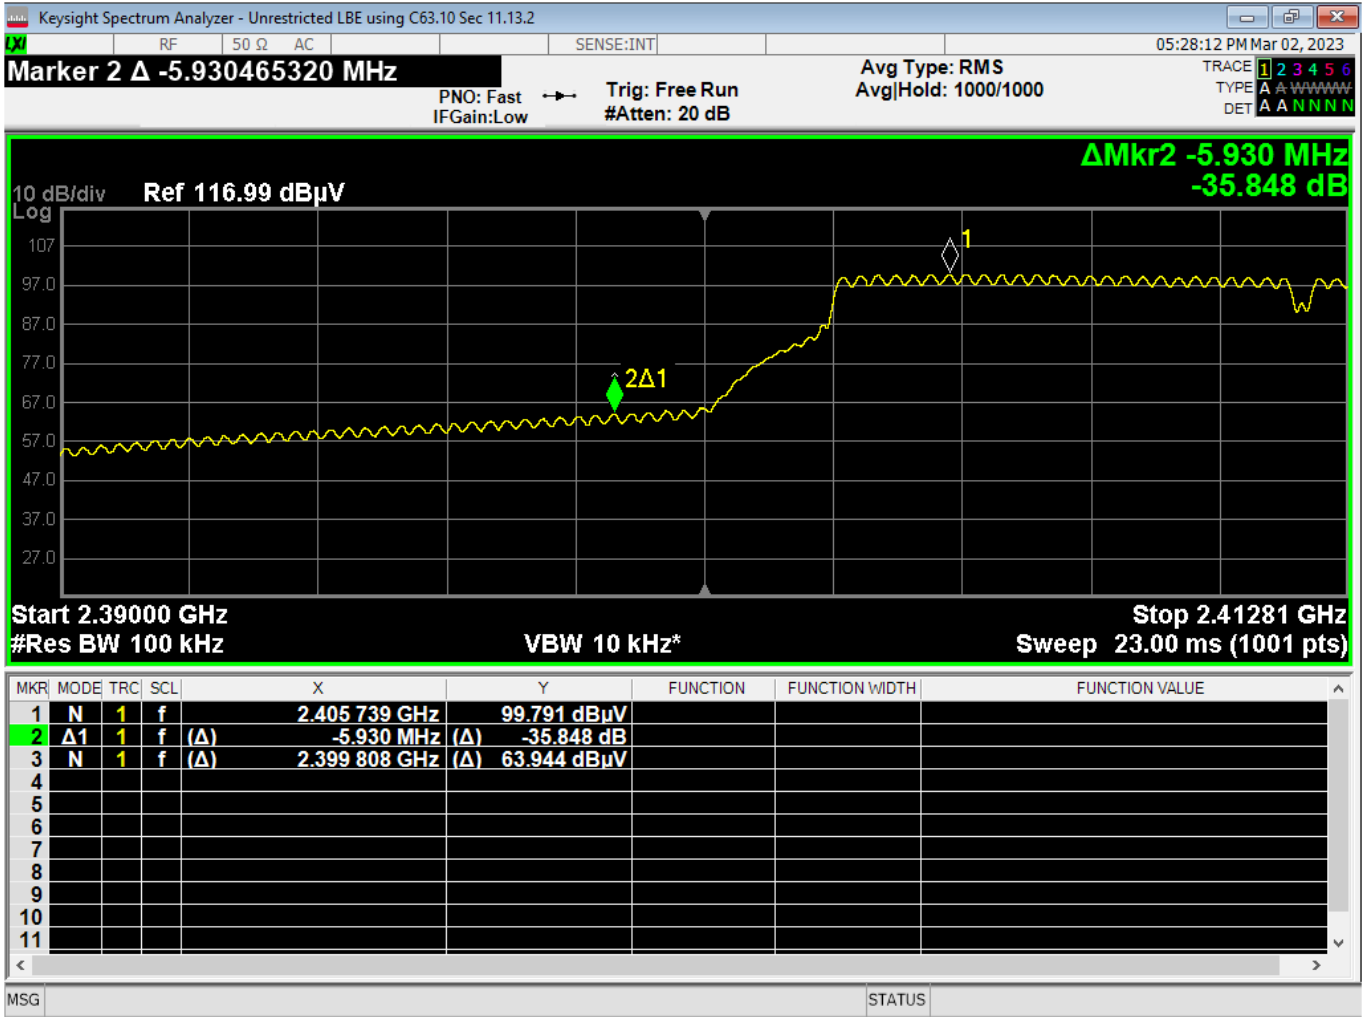

Report Number:	R20230109-20-E10	Rev	C
Prepared for:	Garmin International, Inc.		

62 Lower Bandedge, Unrestricted, Wifi G, High Data Rate