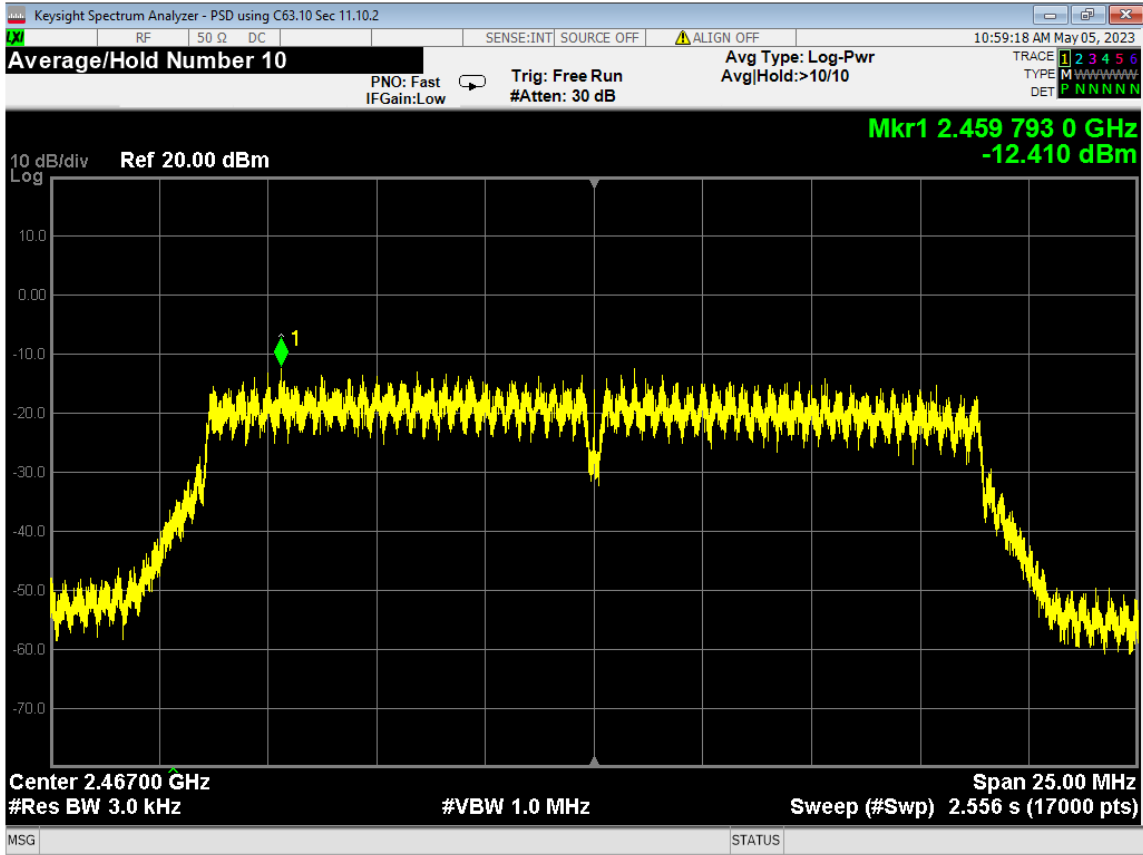

125 Average Power, ch12, Wifi G, High Data Rate

126 Average Power, ch13, Wifi G, High Data Rate

127 6dB Bandwidth, ch12, Wifi G, High Data Rate

128 6dB Bandwidth, ch13, Wifi G, High Data Rate

129 PSD, ch12, Wifi G, High Data Rate

133 Average Power, ch13, Wifi N, High Data Rate

134 6dB Bandwidth, ch12, Wifi N, High Data Rate

135 6dB Bandwidth, ch13, Wifi N, High Data Rate

136 PSD, ch12, Wifi N, High Data Rate

137 PSD, ch13, Wifi N, High Data Rate