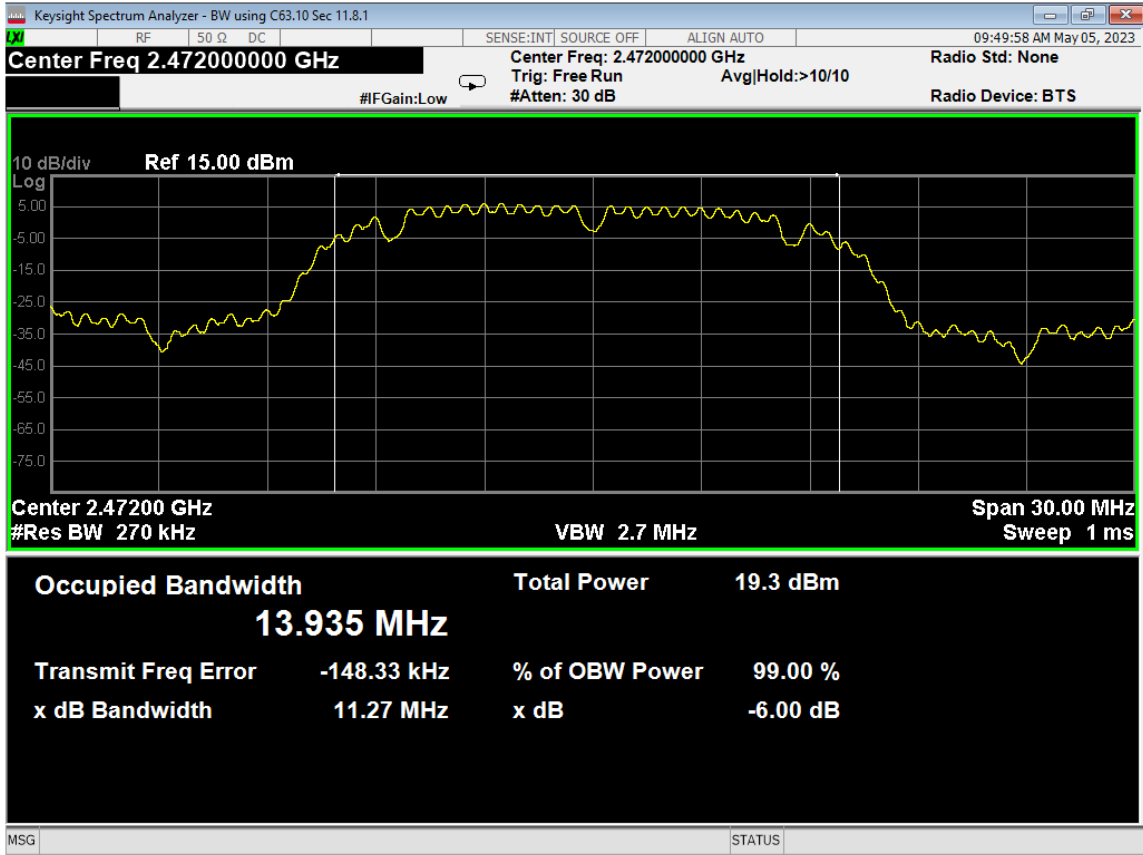

Report Number:	R20230109-20-E10	Rev	C
Prepared for:	Garmin International, Inc.		

140 Occupied Bandwidth, ch13, Wifi B, Low Data Rate