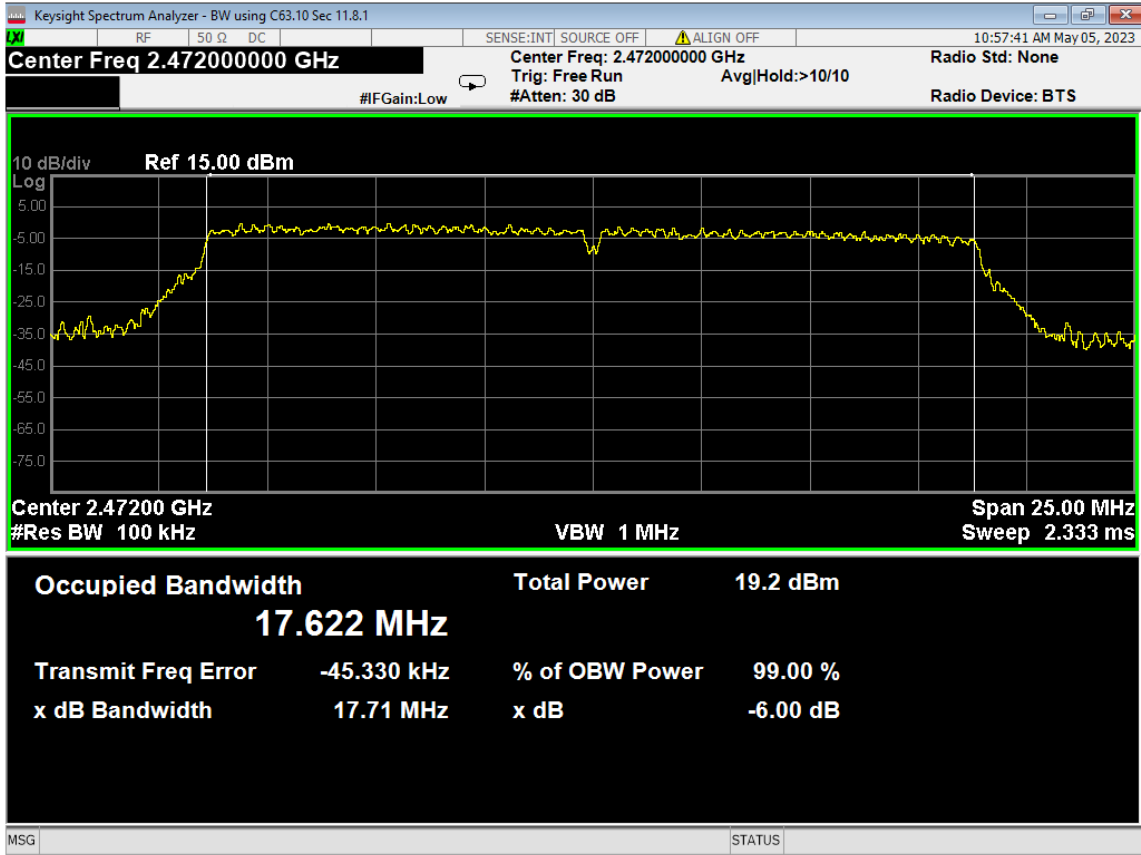

133 Average Power, ch13, Wifi N, High Data Rate

134 6dB Bandwidth, ch12, Wifi N, High Data Rate

135 6dB Bandwidth, ch13, Wifi N, High Data Rate

136 PSD, ch12, Wifi N, High Data Rate

137 PSD, ch13, Wifi N, High Data Rate