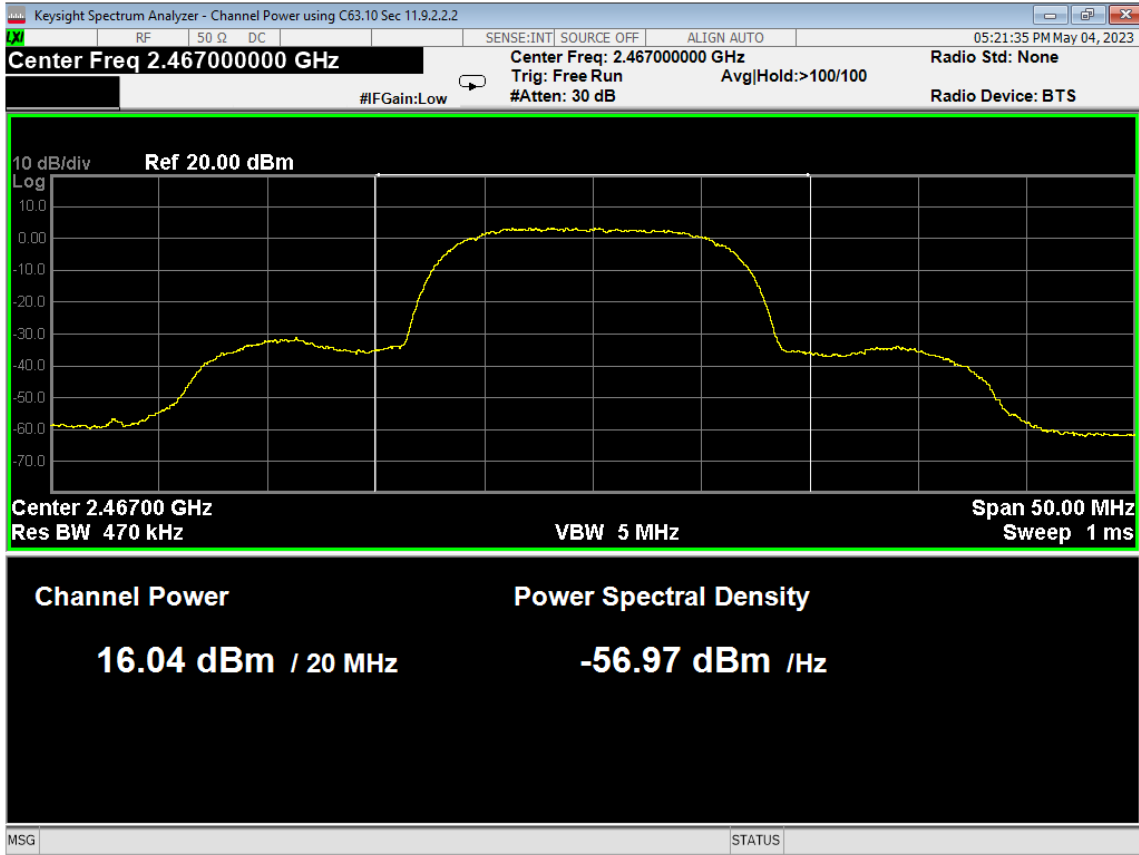

118 Average Power, ch12, Wifi B, High Data Rate