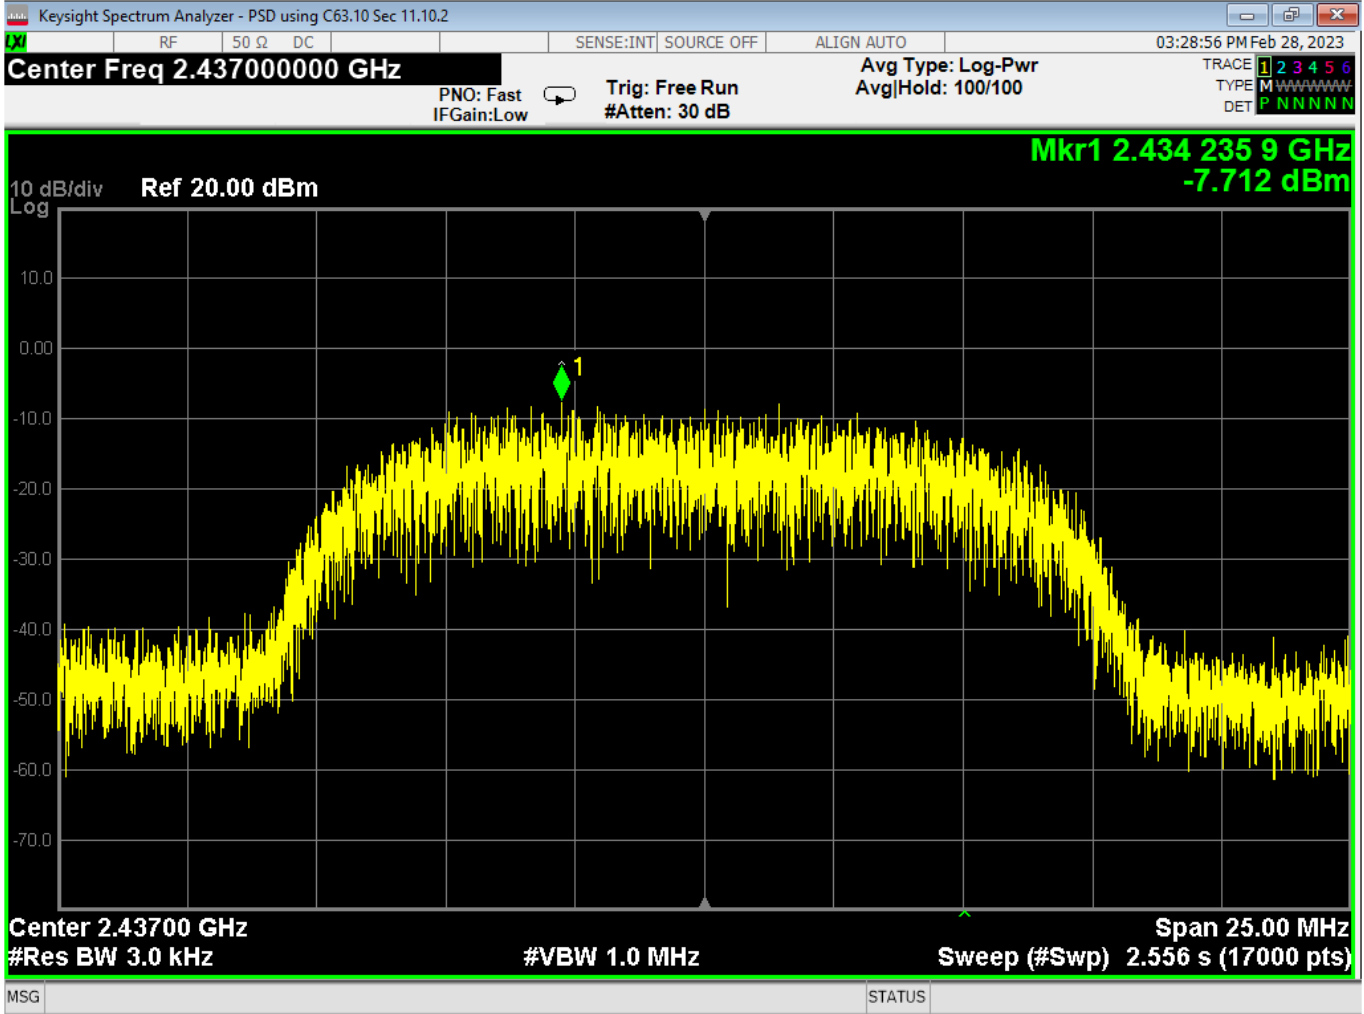

Report Number:	R20230109-20-E10	Rev	C
Prepared for:	Garmin International, Inc.		

89 Occupied Bandwidth, Mid, Wifi B, High Data Rate