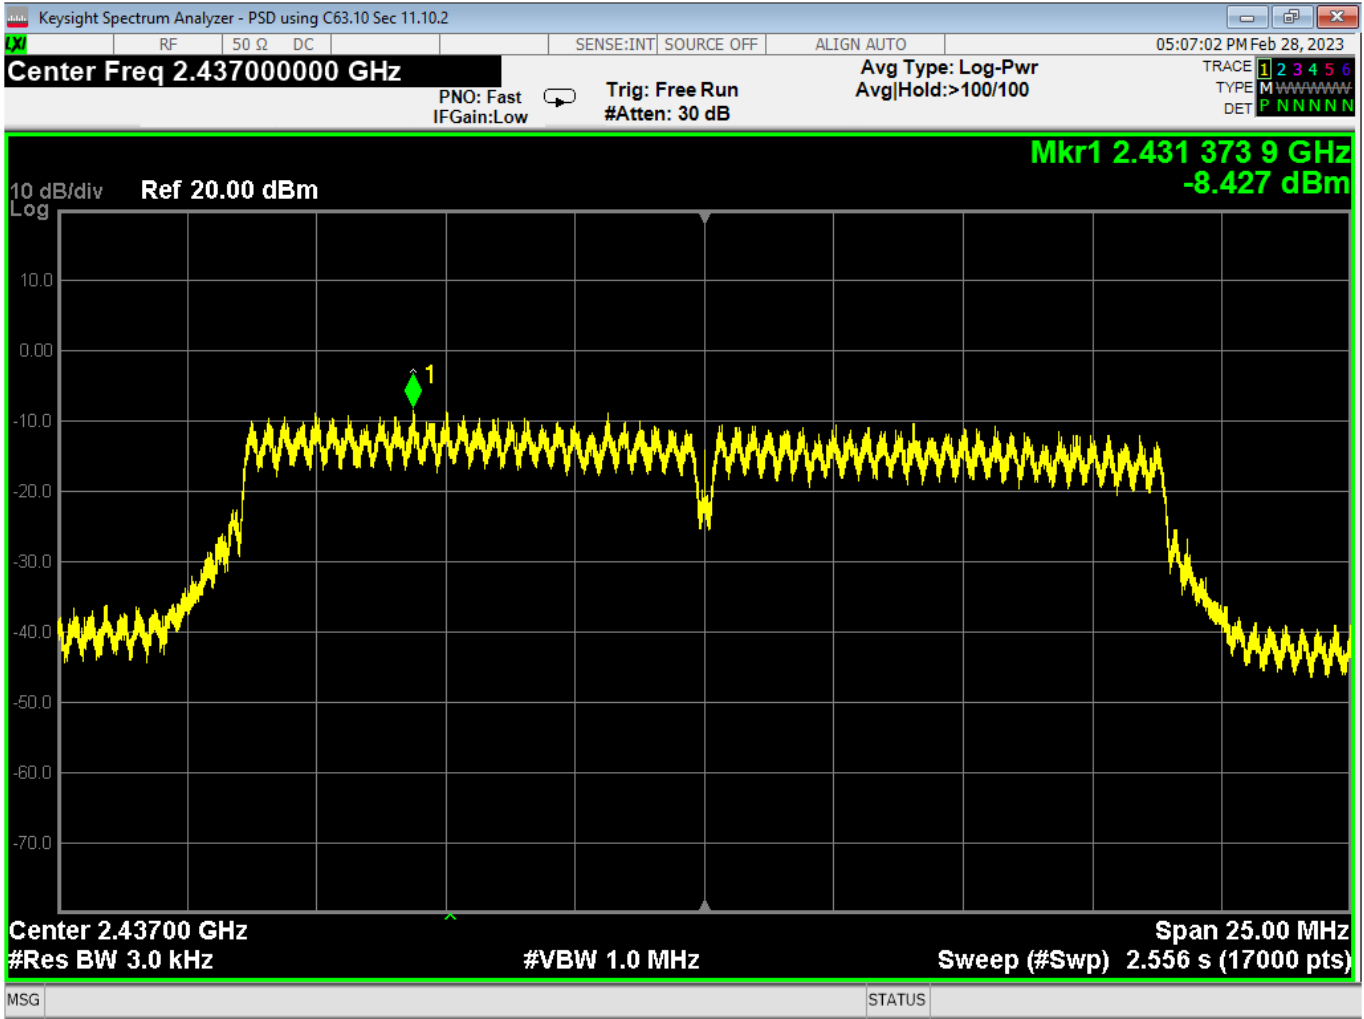

Report Number:	R20230109-20-E10	Rev	C
Prepared for:	Garmin International, Inc.		

73 PSD, Mid, Wifi N, High Data Rate