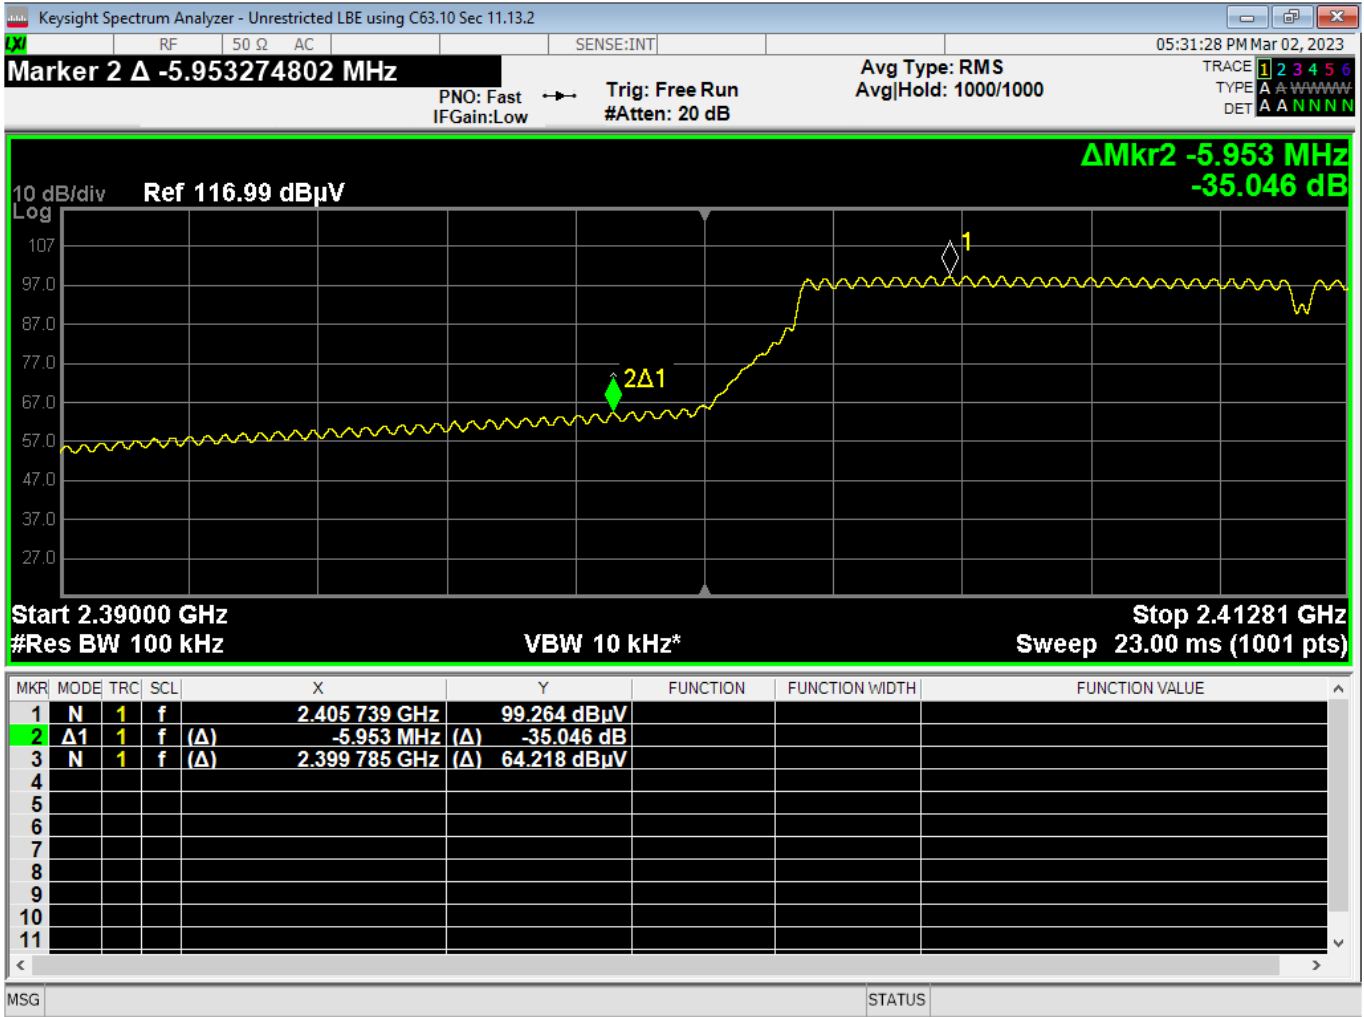

Report Number:	R20230109-20-E10	Rev	C
Prepared for:	Garmin International, Inc.		

75 Lower Bandedge, Unrestricted, Wifi N, High Data Rate