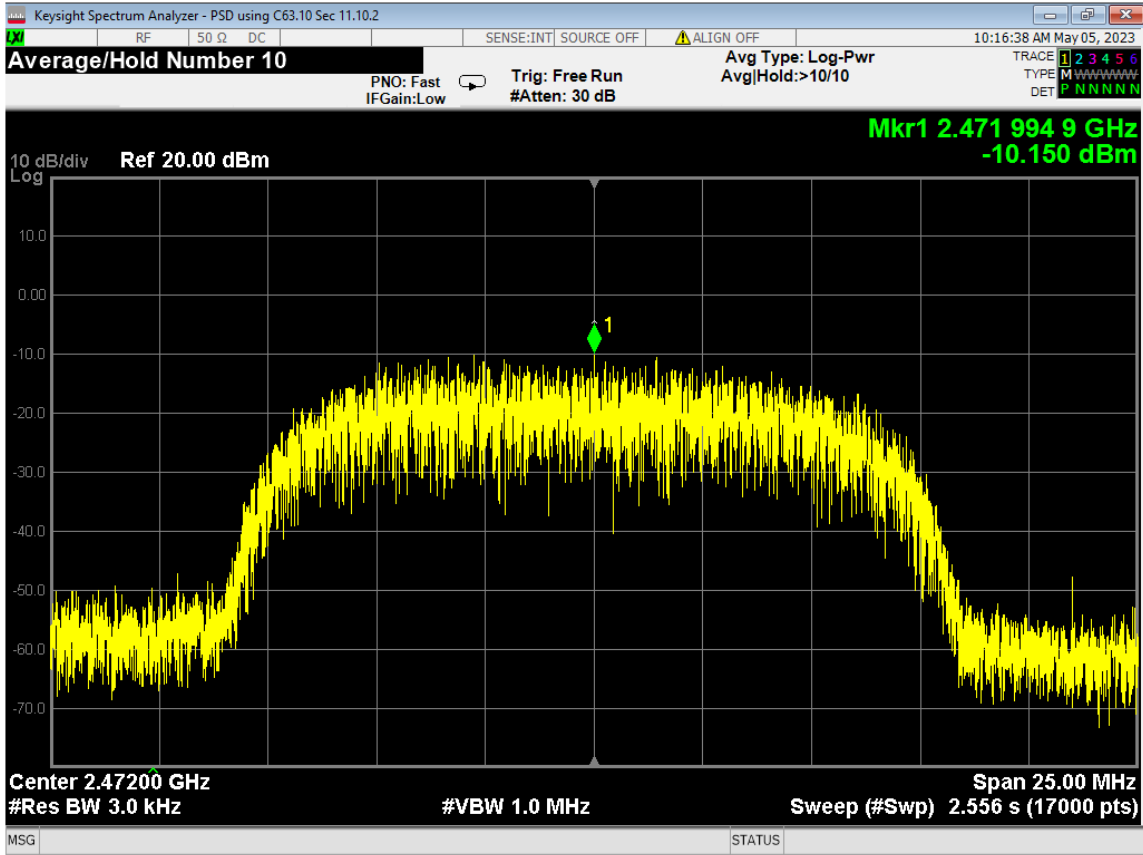

120 6dB Bandwidth, ch12, Wifi B, High Data Rate

121 6dB Bandwidth, ch13, Wifi B, High Data Rate

122 PSD, ch12, Wifi B, High Data Rate

123 PSD, ch13, Wifi B, High Data Rate

124 Higher Bandedge, Unrestricted, ch13, Wifi B, High Data Rate