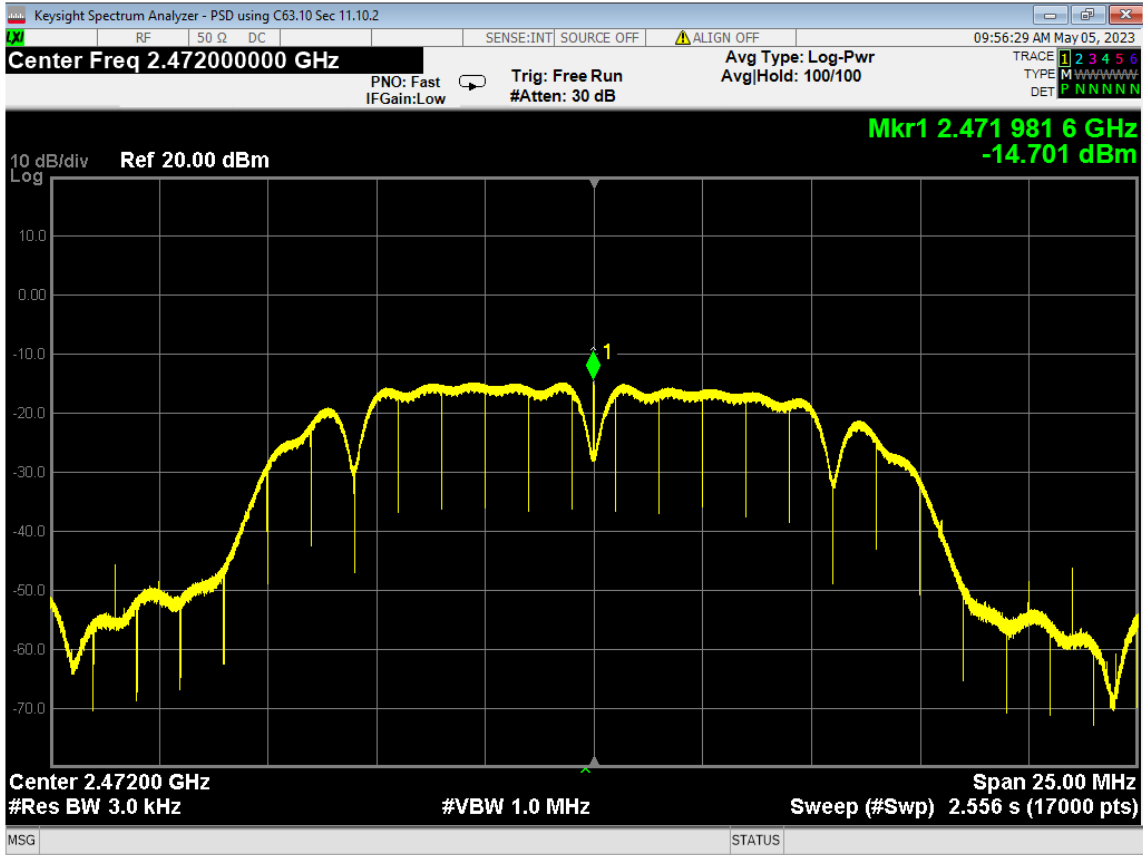

96 Occupied Bandwidth, High, Wifi N, High Data Rate

97 Average Power, ch12, Wifi B, Low Data Rate

98 Average Power, ch13, Wifi B, Low Data Rate

| | | | |
|----------------|----------------------------|-----|---|
| Report Number: | R20230109-20-E10 | Rev | C |
| Prepared for: | Garmin International, Inc. | | |

99 dB Bandwidth, ch12, Wifi B, Low Data Rate

100 6dB Bandwidth, ch13, Wifi B, Low Data Rate

101 PSD, ch12, Wifi B, Low Data Rate

102 PSD, ch13, Wifi B, Low Data Rate

103 Higher Bandedge, Unrestricted, ch13, Wifi B, Low Data Rate