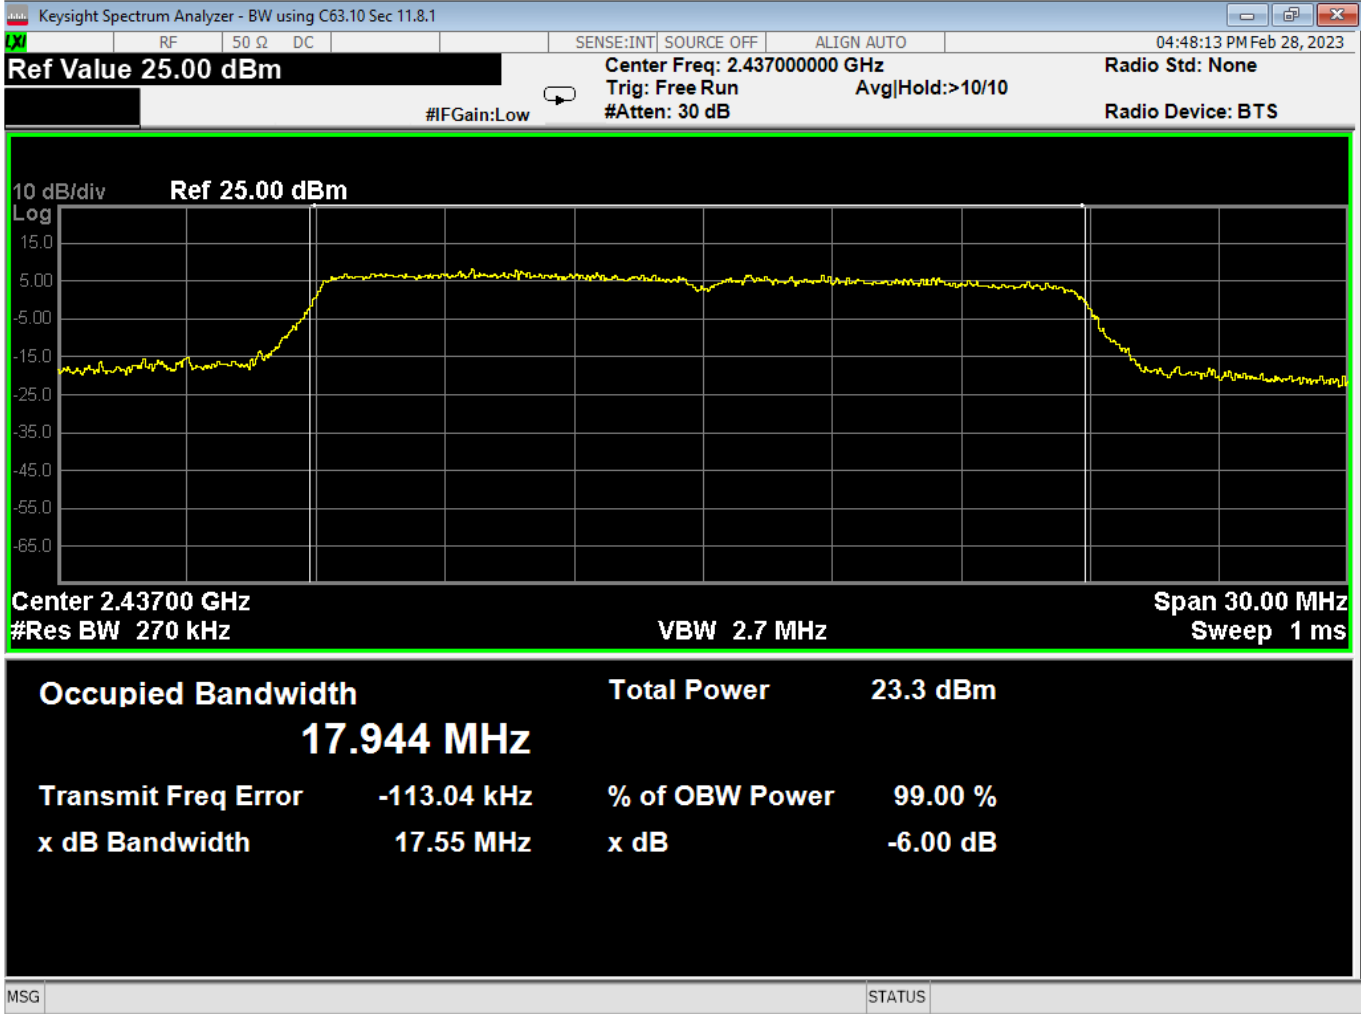

Report Number:	R20230109-20-E10	Rev	C
Prepared for:	Garmin International, Inc.		

95 Occupied Bandwidth, Mid, Wifi N, High Data Rate