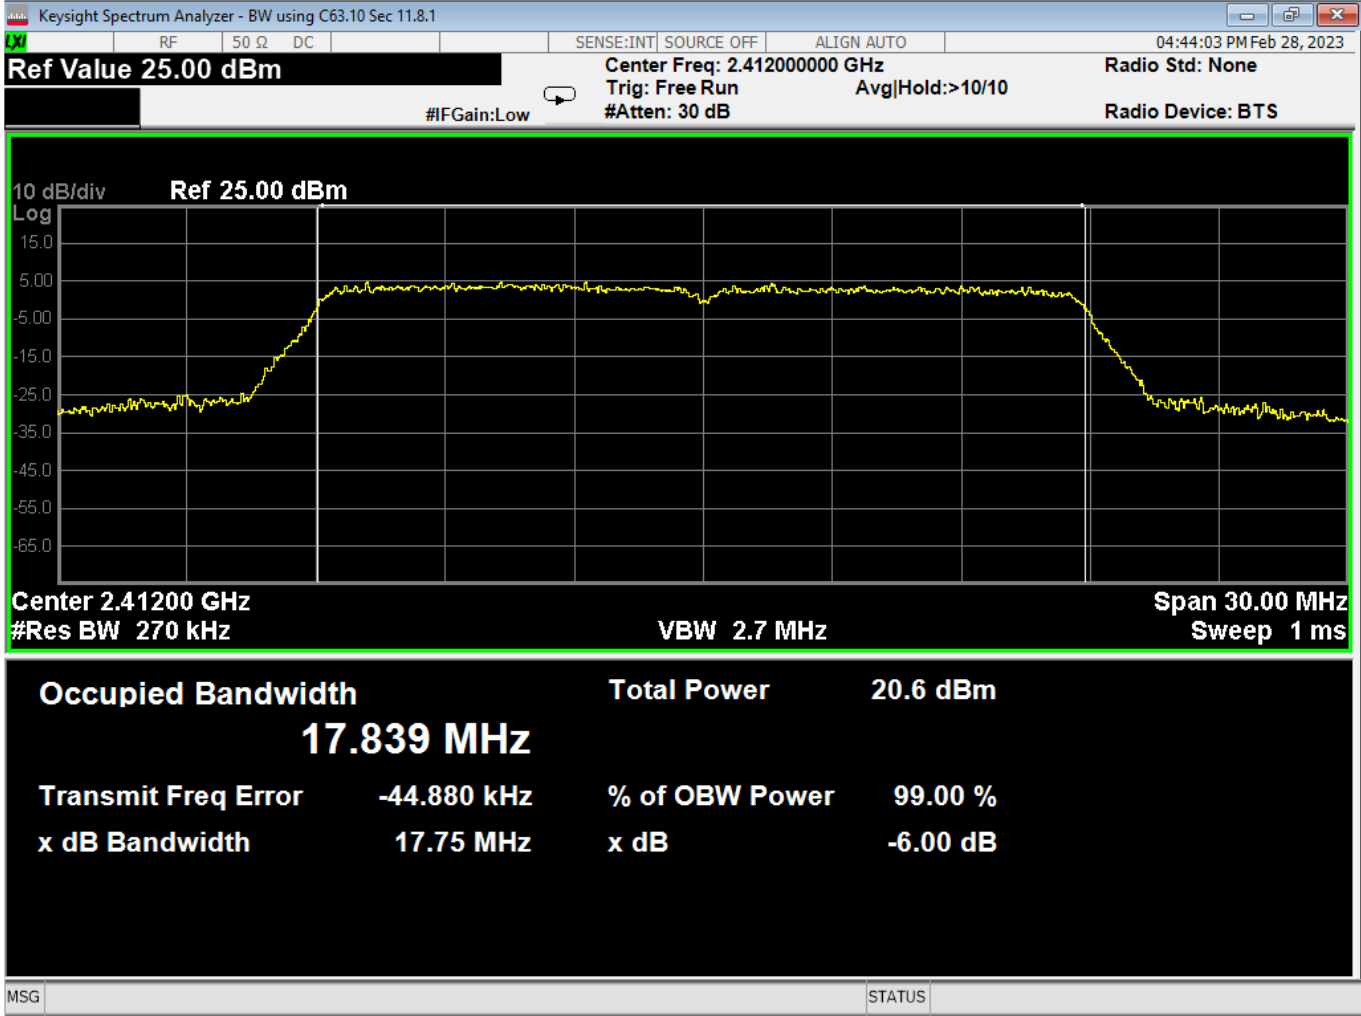

Report Number:	R20230109-20-E10	Rev	C
Prepared for:	Garmin International, Inc.		

94 Occupied Bandwidth, Low, Wifi N, High Data Rate