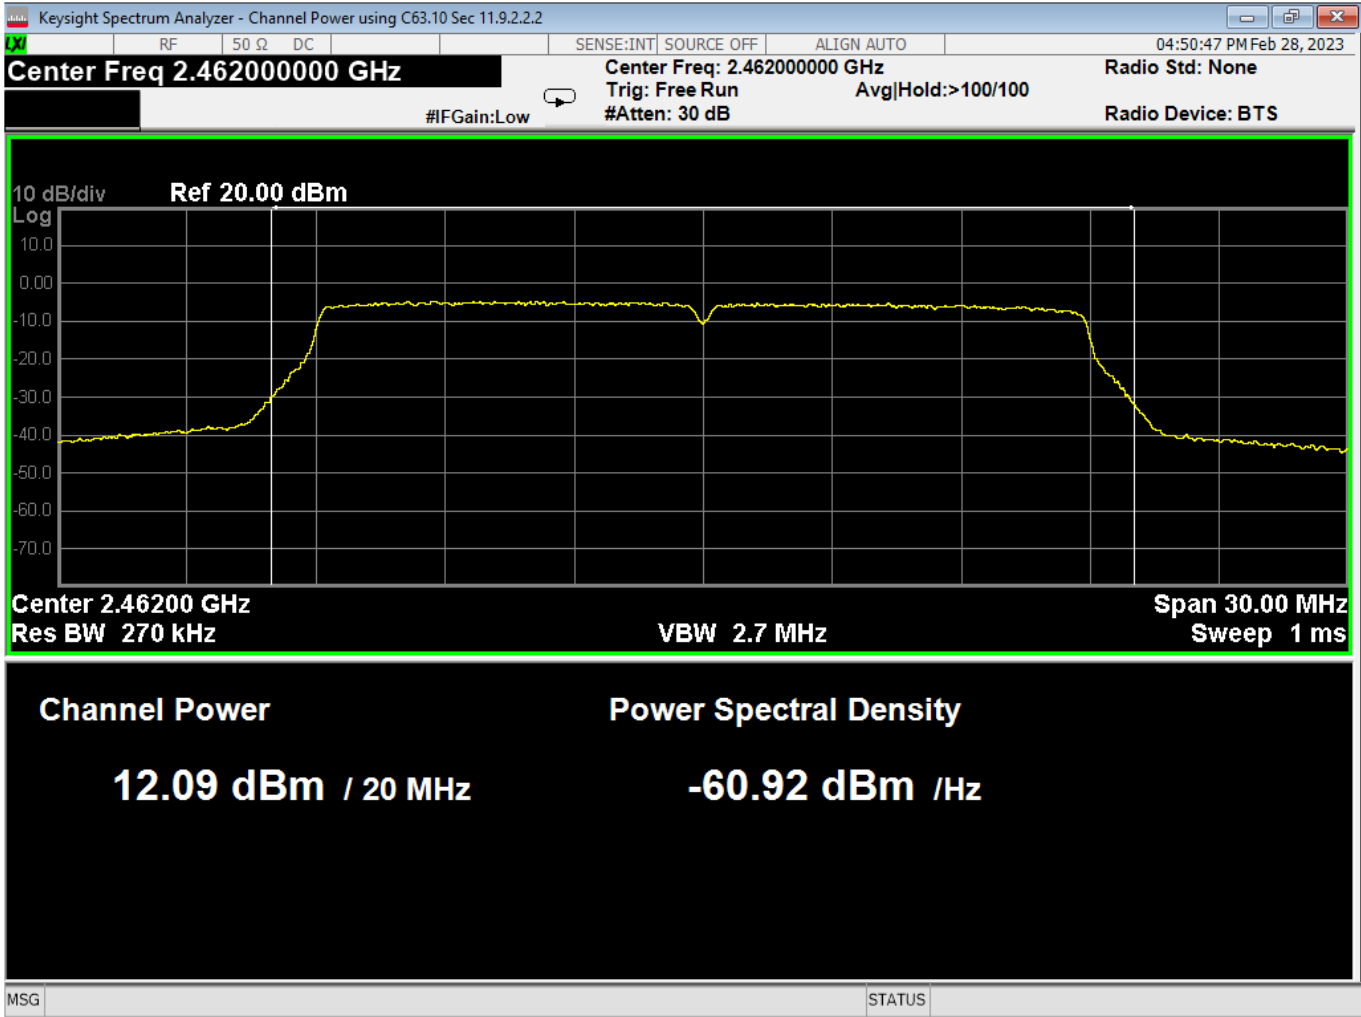

Report Number:	R20230109-20-E10	Rev	C
Prepared for:	Garmin International, Inc.		

68 Average Power, High, Wifi N, High Data Rate