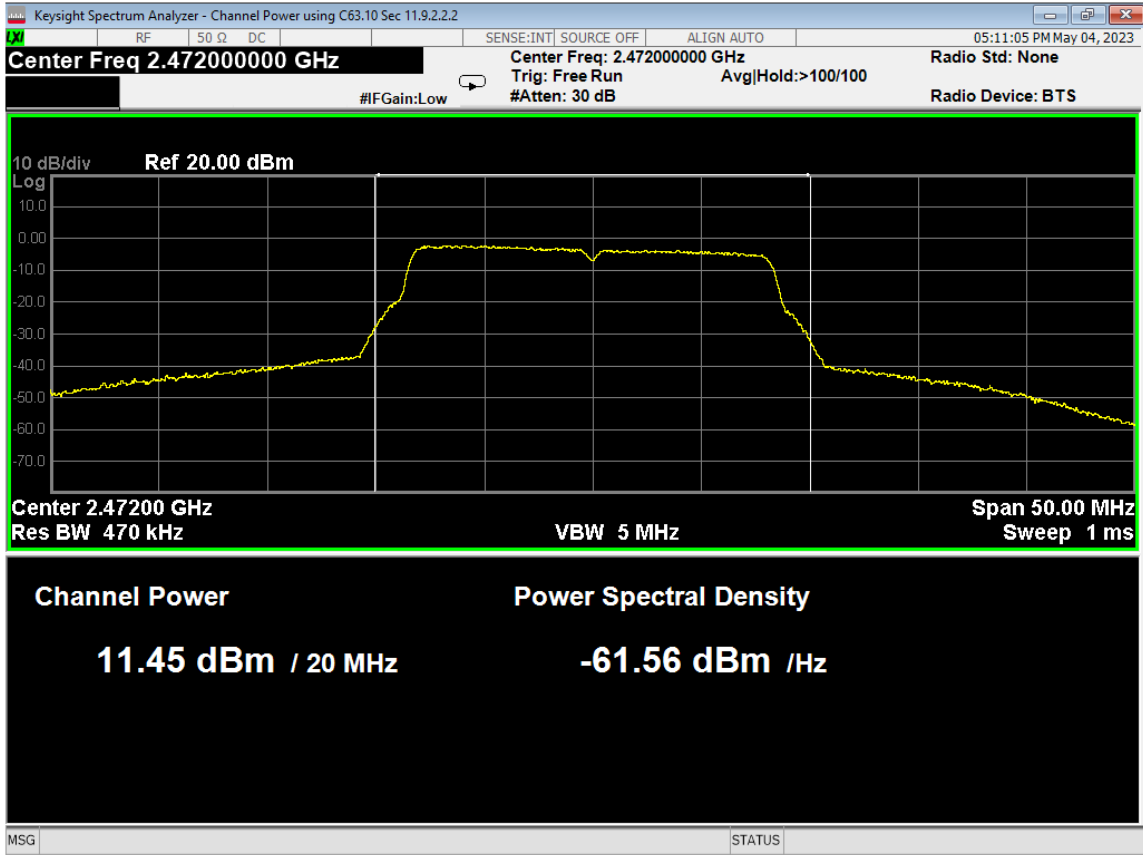

121 6dB Bandwidth, ch13, Wifi B, High Data Rate

122 PSD, ch12, Wifi B, High Data Rate

123 PSD, ch13, Wifi B, High Data Rate

124 Higher Bandedge, Unrestricted, ch13, Wifi B, High Data Rate

125 Average Power, ch12, Wifi G, High Data Rate

128 6dB Bandwidth, ch13, Wifi G, High Data Rate

129 PSD, ch12, Wifi G, High Data Rate

130 PSD, ch13, Wifi G, High Data Rate

131 Higher Bandedge, Unrestricted, ch13, Wifi G, High Data Rate

132 Average Power, ch12, Wifi N, High Data Rate