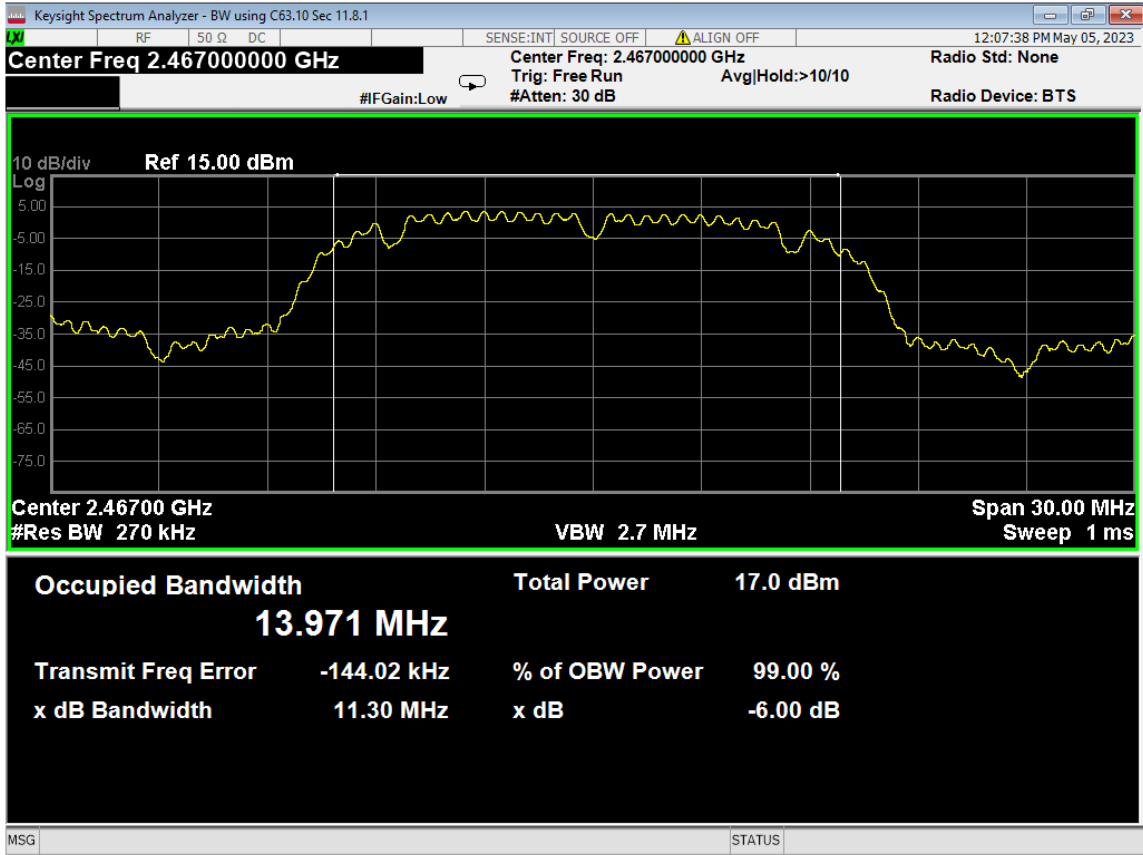

135 6dB Bandwidth, ch13, Wifi N, High Data Rate

136 PSD, ch12, Wifi N, High Data Rate

137 PSD, ch13, Wifi N, High Data Rate

138 Higher Bandedge, Unrestricted, ch13, Wifi N, High Data Rate

139 Occupied Bandwidth, ch12, Wifi B, Low Data Rate