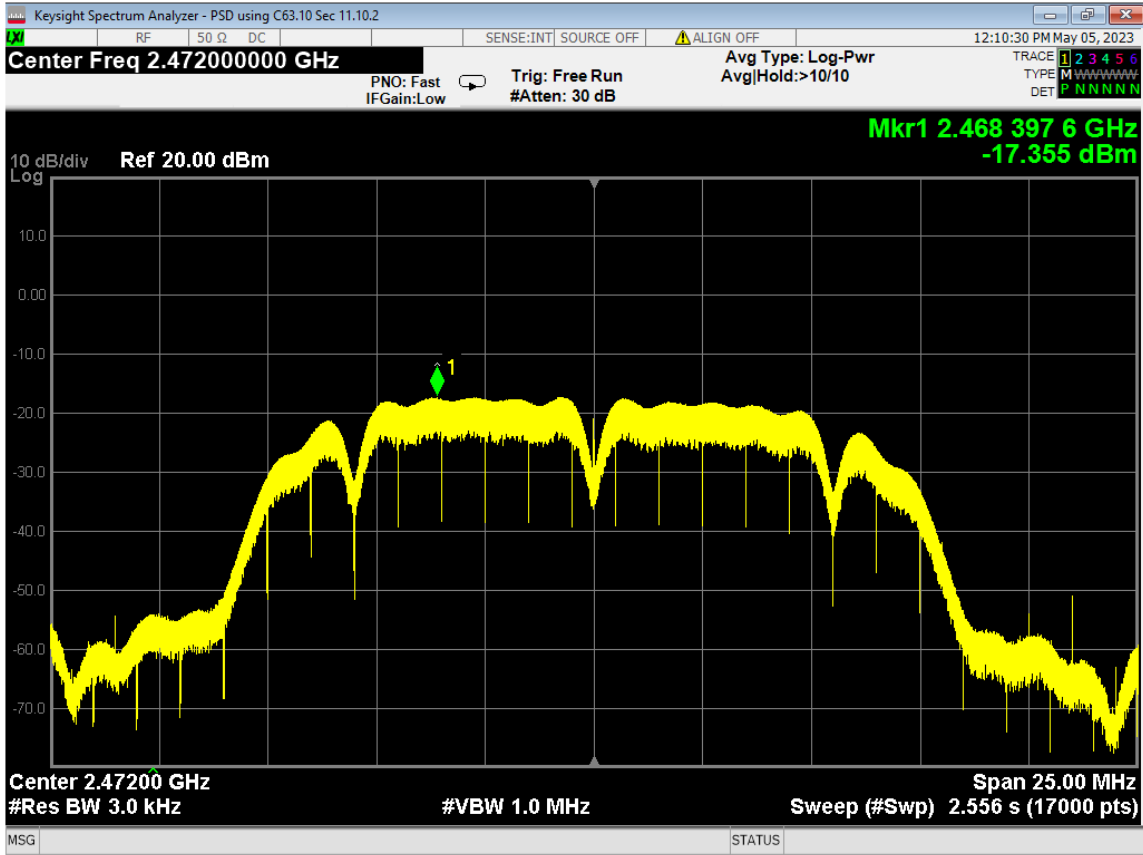

98 Average Power, ch13, Wifi B, Low Data Rate

Report Number:

R20230109-20-E5

Rev

C

Prepared for:

Garmin International, Inc.

99 6dB Bandwidth, ch12, Wifi B, Low Data Rate

100 6dB Bandwidth, ch13, Wifi B, Low Data Rate

101 PSD, ch12, Wifi B, Low Data Rate

102 PSD, ch13, Wifi B, Low Data Rate

103 Higher Bandedge, Unrestricted, ch13, Wifi B, Low Data Rate

104 Average Power, ch12, Wifi G, Low Data Rate