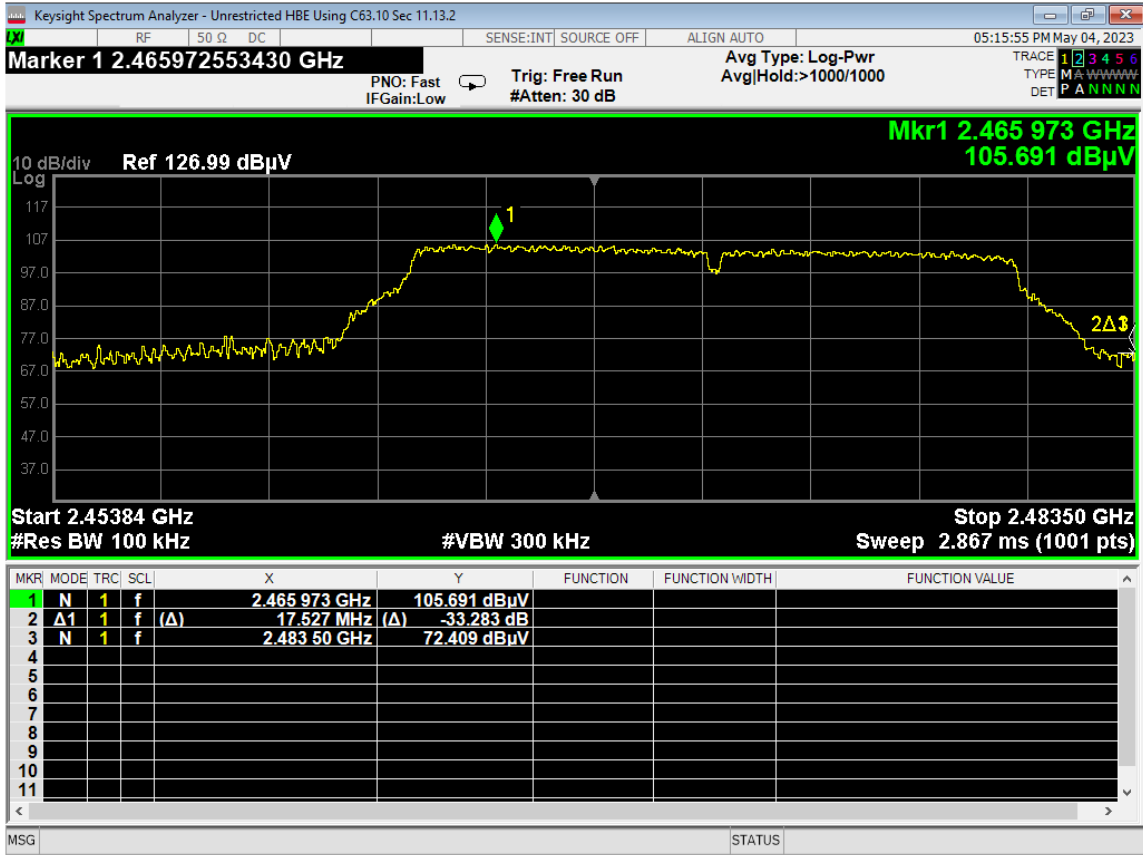

100 6dB Bandwidth, ch13, Wifi B, Low Data Rate

101 PSD, ch12, Wifi B, Low Data Rate

102 PSD, ch13, Wifi B, Low Data Rate

103 Higher Bandedge, Unrestricted, ch13, Wifi B, Low Data Rate

104 Average Power, ch12, Wifi G, Low Data Rate

105 Average Power, ch13, Wifi G, Low Data Rate

106 6dB Bandwidth, ch12, Wifi G, Low Data Rate

107 6dB Bandwidth, ch13, Wifi G, Low Data Rate

108 PSD, ch12, Wifi G, Low Data Rate

109 PSD, ch13, Wifi G, Low Data Rate