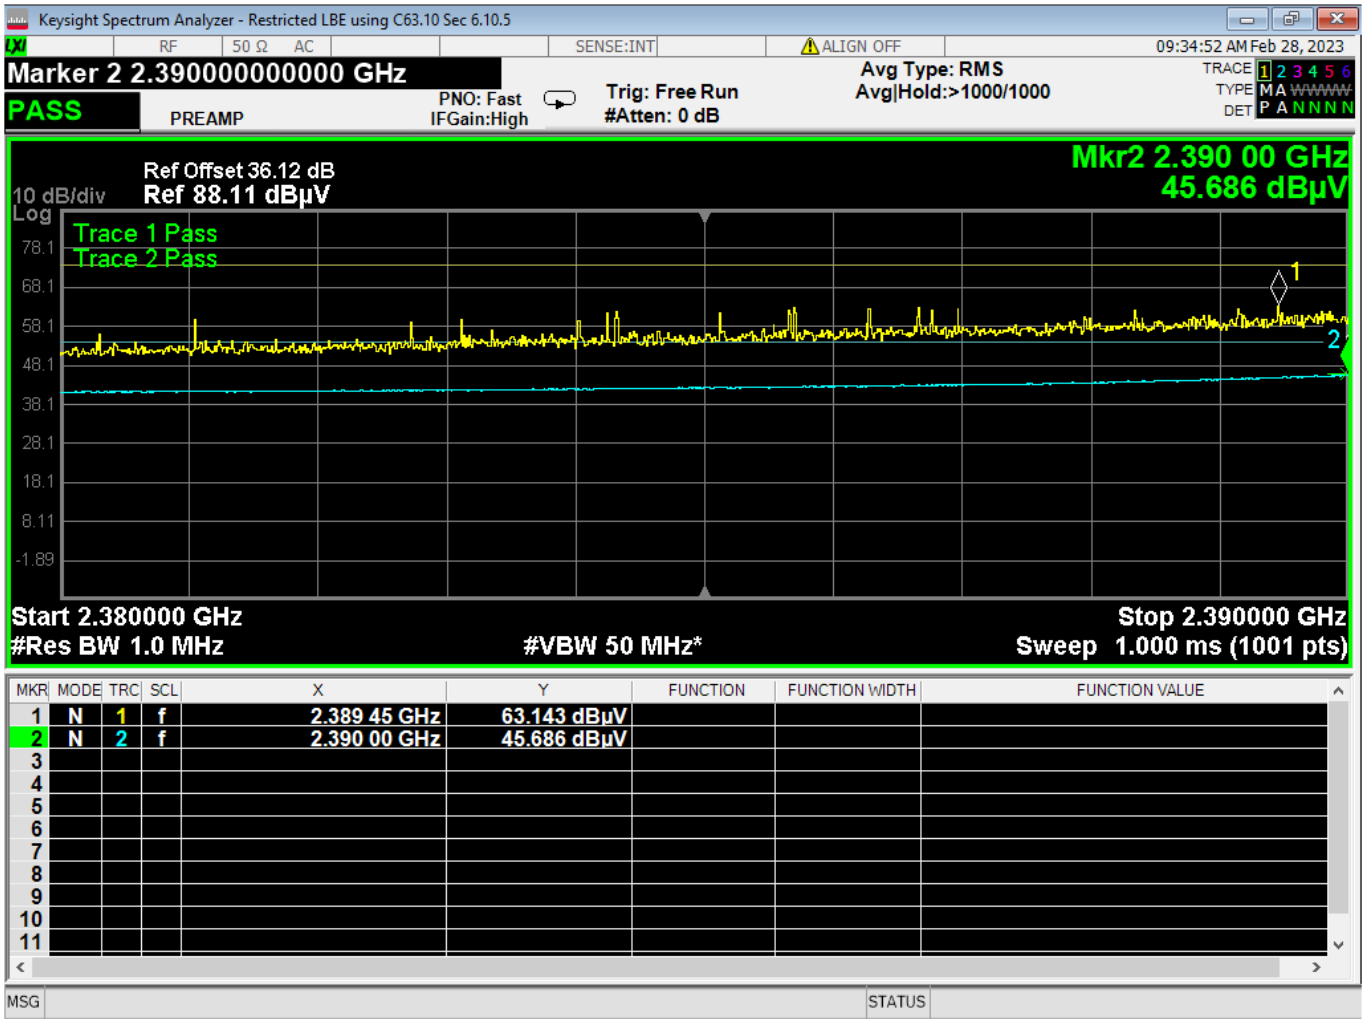

Report Number:	R20230109-20-E5	Rev	C
Prepared for:	Garmin International, Inc.		

64 Lower Bandedge, Restricted, Wifi G, High Data Rate