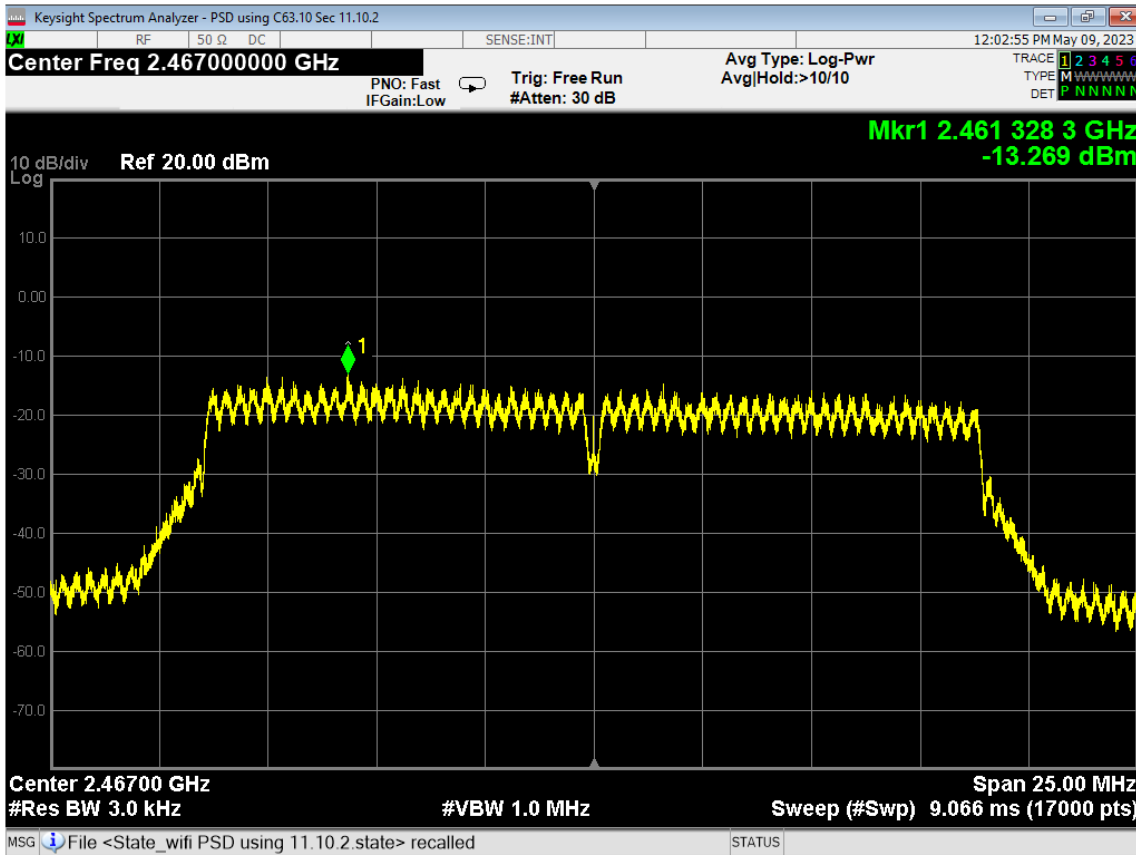

105 Average Power, ch13, Wifi G, Low Data Rate

106 6dB Bandwidth, ch12, Wifi G, Low Data Rate

107 6dB Bandwidth, ch13, Wifi G, Low Data Rate

108 PSD, ch12, Wifi G, Low Data Rate

109 PSD, ch13, Wifi G, Low Data Rate

110 Higher Bandedge, Unrestricted, ch13, Wifi G, Low Data Rate

111 Average Power, ch12, Wifi N, Low Data Rate

112 Average Power, ch13, Wifi N, Low Data Rate

Report Number:	R20230109-20-E5	Rev	C
Prepared for:	Garmin International, Inc.		

113 6dB Bandwidth, ch12, Wifi N, Low Data Rate

114 6dB Bandwidth, ch13, Wifi N, Low Data Rate

115 PSD, ch12, Wifi N, Low Data Rate

116 PSD, ch13, Wifi N, Low Data Rate

117 Higher Bandedge, Unrestricted, ch13, Wifi N, Low Data Rate