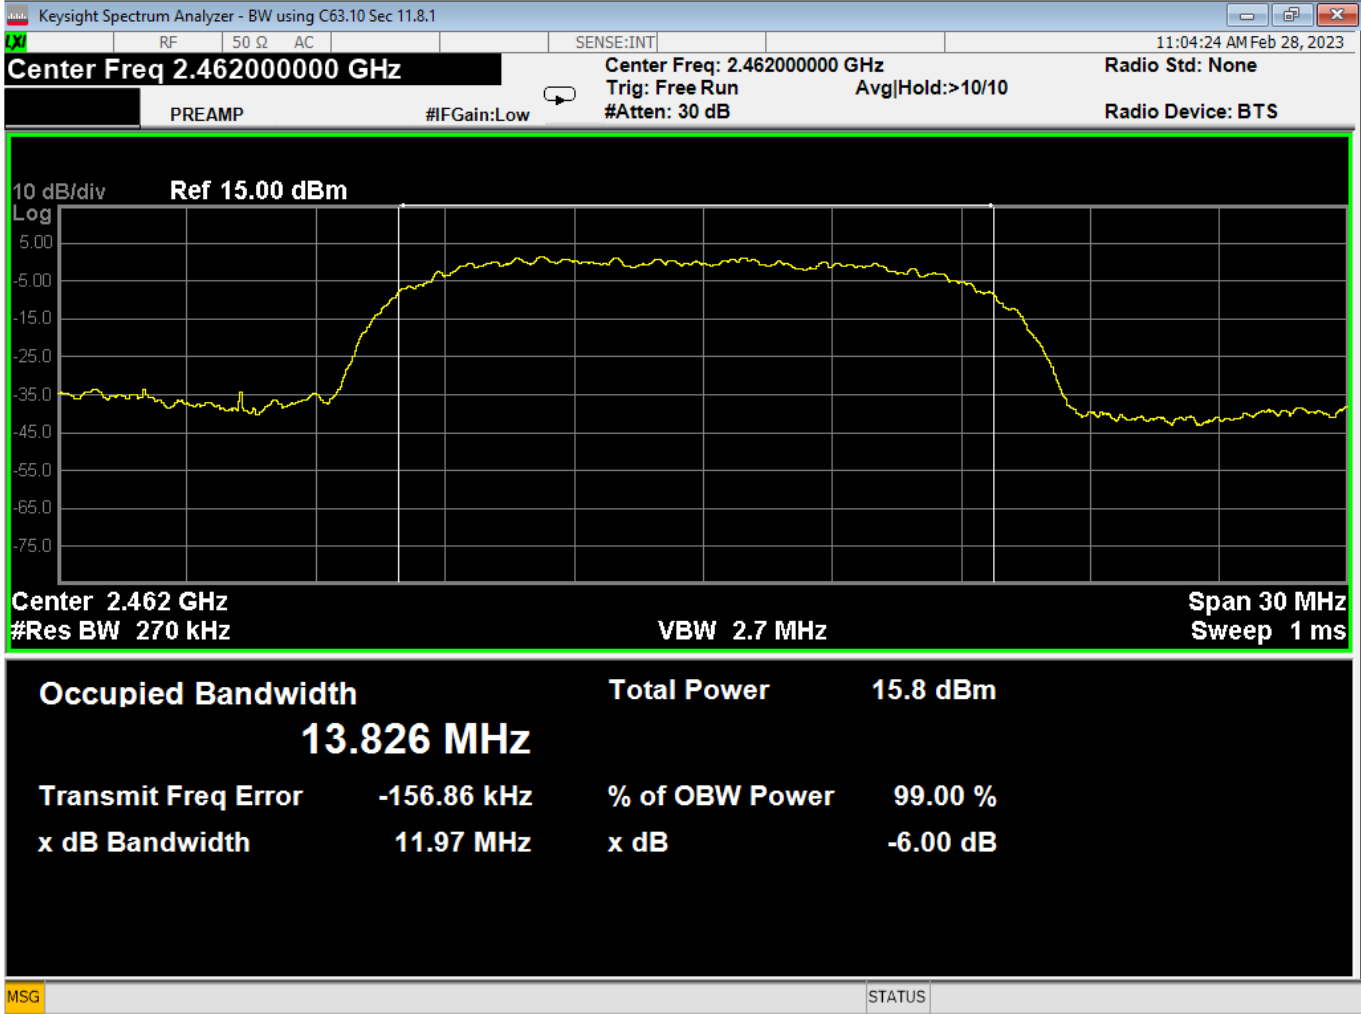

Report Number:	R20230109-20-E5	Rev	C
Prepared for:	Garmin International, Inc.		

90 Occupied Bandwidth, High, Wifi B, High Data Rate