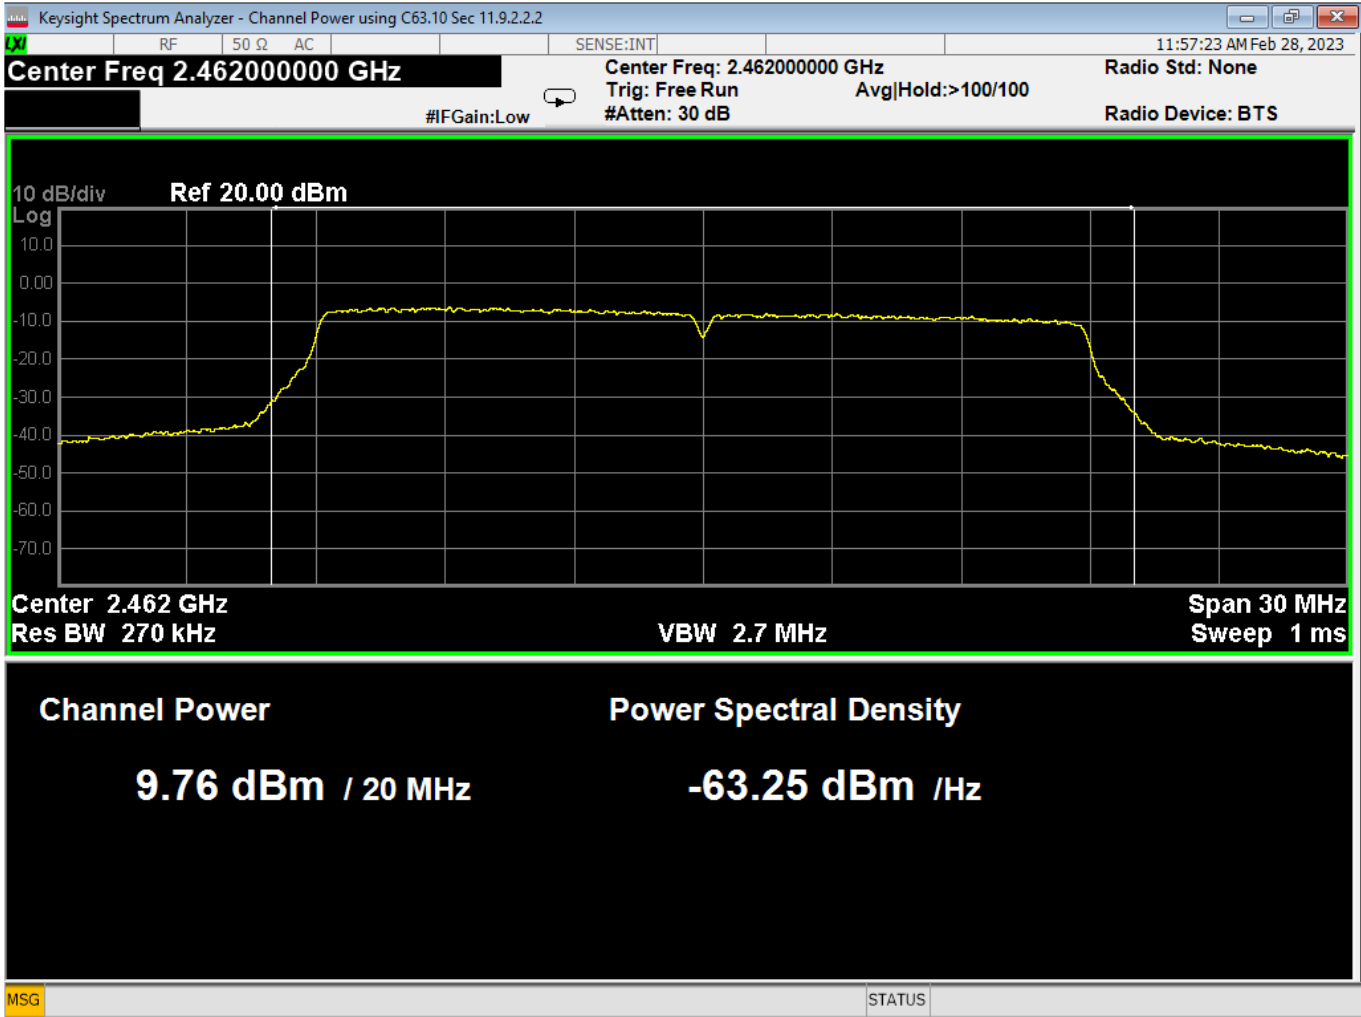

66 Average Power, Low, Wifi N, High Data Rate

Report Number:	R20230109-20-E5	Rev	C
Prepared for:	Garmin International, Inc.		

67 Average Power, Mid, Wifi N, High Data Rate

Report Number:	R20230109-20-E5	Rev	C
Prepared for:	Garmin International, Inc.		

68 Average Power, High, Wifi N, High Data Rate

Report Number:	R20230109-20-E5	Rev	C
Prepared for:	Garmin International, Inc.		

69 dB Bandwidth, Low, Wifi N, High Data Rate

Report Number:	R20230109-20-E5	Rev	C
Prepared for:	Garmin International, Inc.		