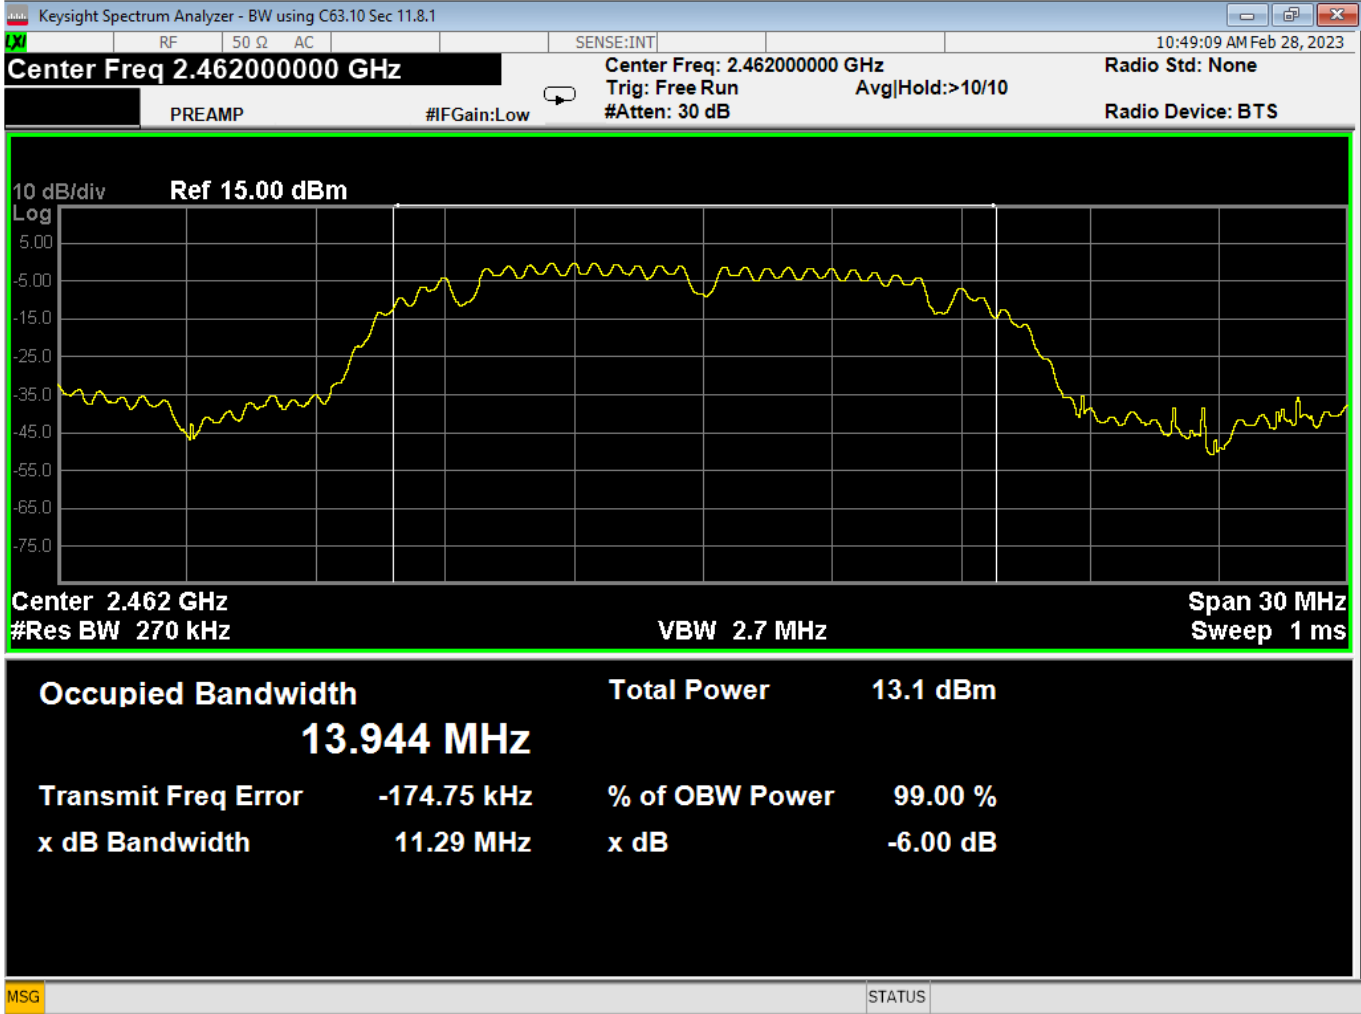

Report Number:	R20230109-20-E5	Rev	C
Prepared for:	Garmin International, Inc.		

81 Occupied Bandwidth, High, Wifi B, Low Data Rate