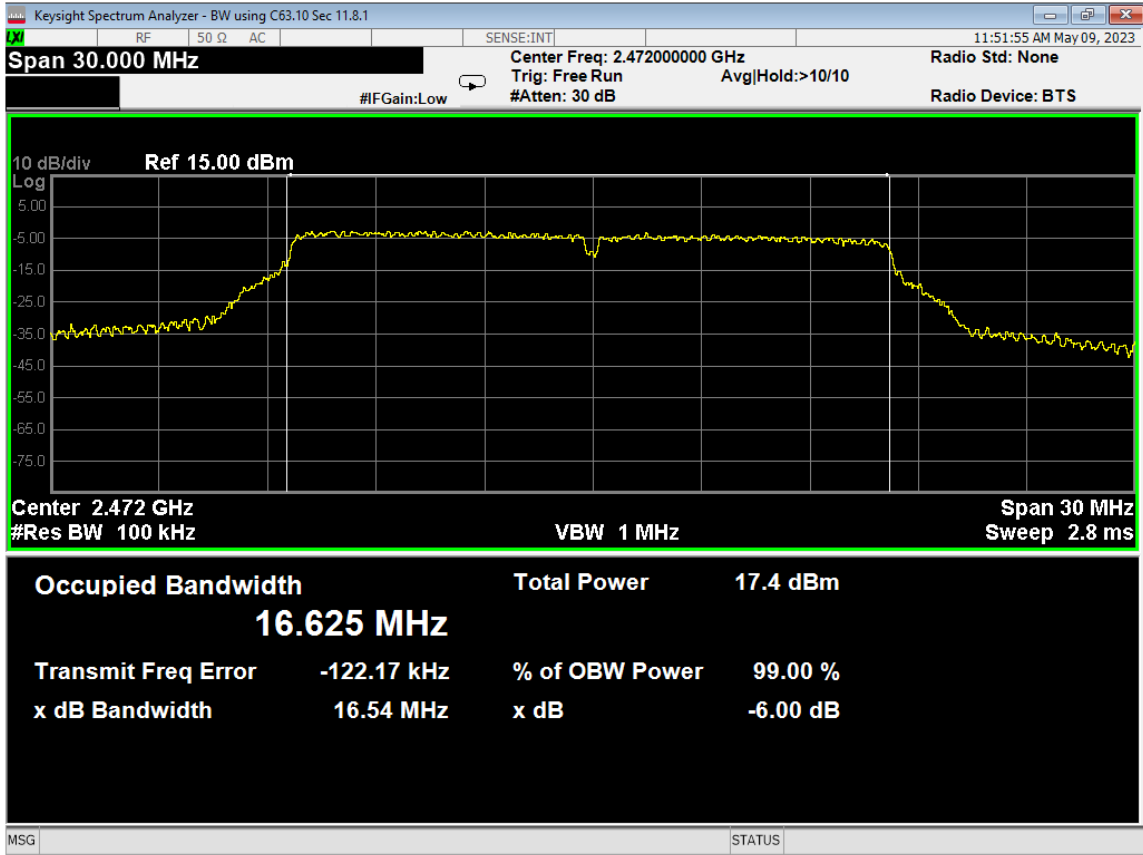

100 6dB Bandwidth, ch13, Wifi B, Low Data Rate

101 PSD, ch12, Wifi B, Low Data Rate

102 PSD, ch13, Wifi B, Low Data Rate

103 Higher Bandedge, Unrestricted, ch13, Wifi B, Low Data Rate

104 Average Power, ch12, Wifi G, Low Data Rate

105 Average Power, ch13, Wifi G, Low Data Rate

106 6dB Bandwidth, ch12, Wifi G, Low Data Rate

107 6dB Bandwidth, ch13, Wifi G, Low Data Rate

108 PSD, ch12, Wifi G, Low Data Rate

109 PSD, ch13, Wifi G, Low Data Rate