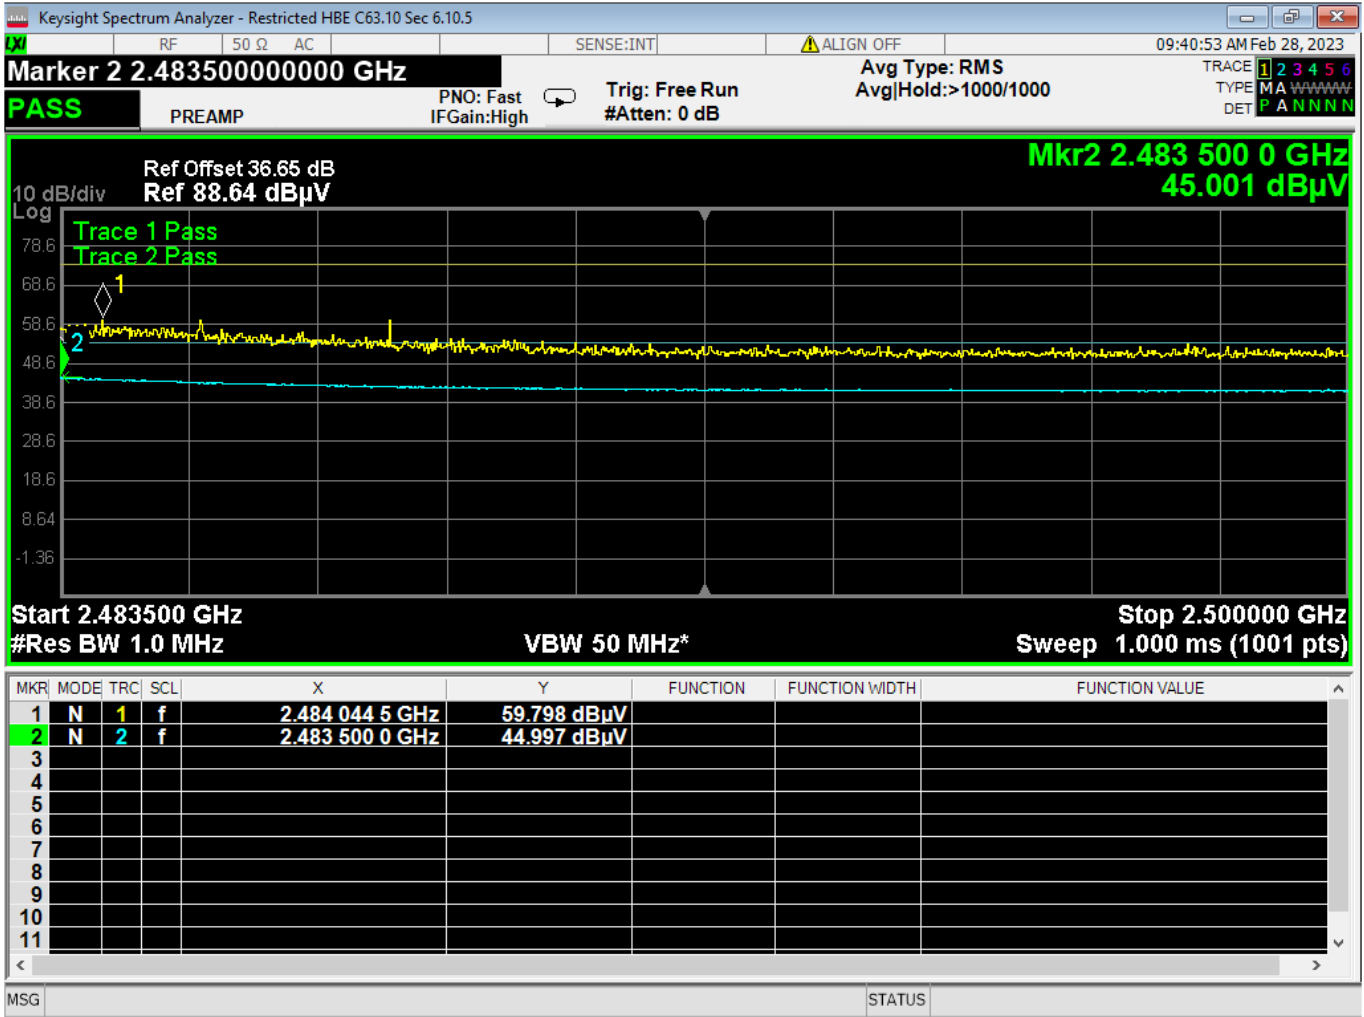

76 Higher Bandedge, Unrestricted, Wifi N, High Data Rate

Report Number:	R20230109-20-E5	Rev	C
Prepared for:	Garmin International, Inc.		

77 Lower Bandedge, Restricted, Wifi N, High Data Rate

Report Number:	R20230109-20-E5	Rev	C
Prepared for:	Garmin International, Inc.		