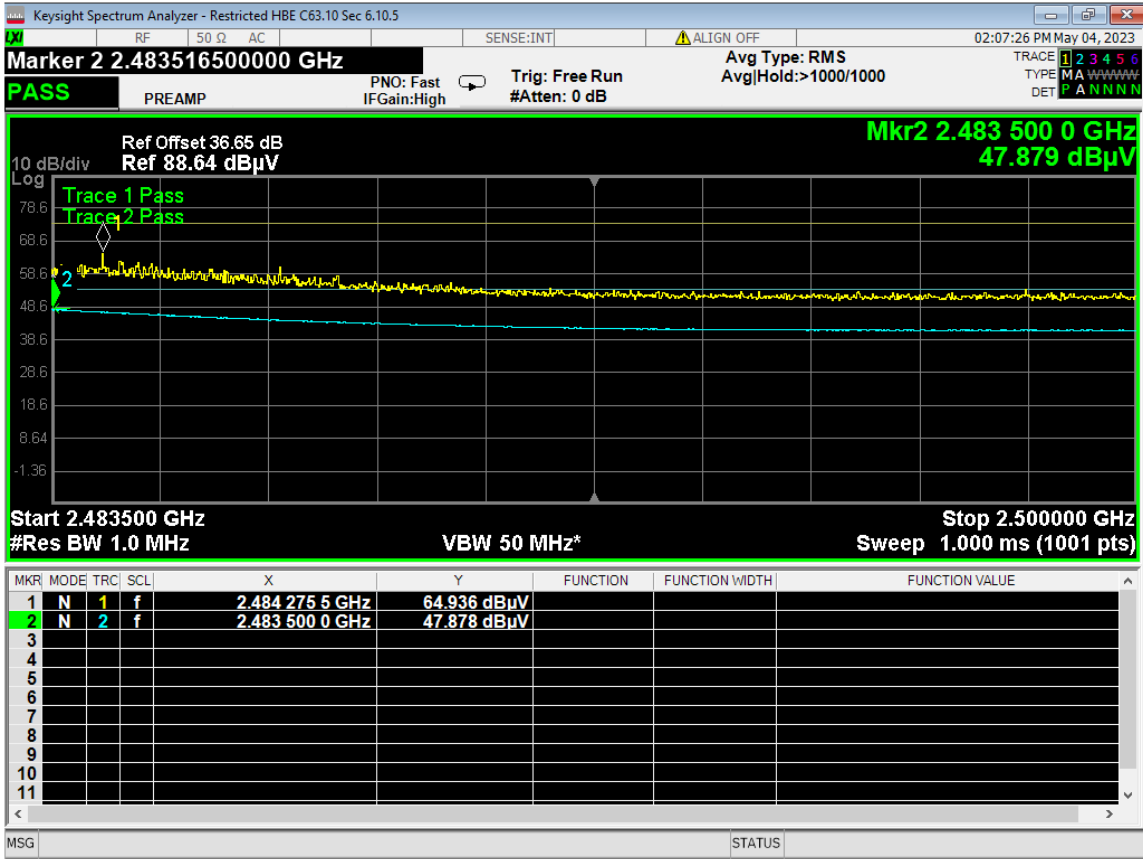

Report Number:

R20230109-20-E5

Rev

C

Prepared for:

Garmin International, Inc.

155 Restricted Bandedge, ch13, Wifi N, Low Data Rate

Report Number:	R20230109-20-E5	Rev	C
Prepared for:	Garmin International, Inc.		