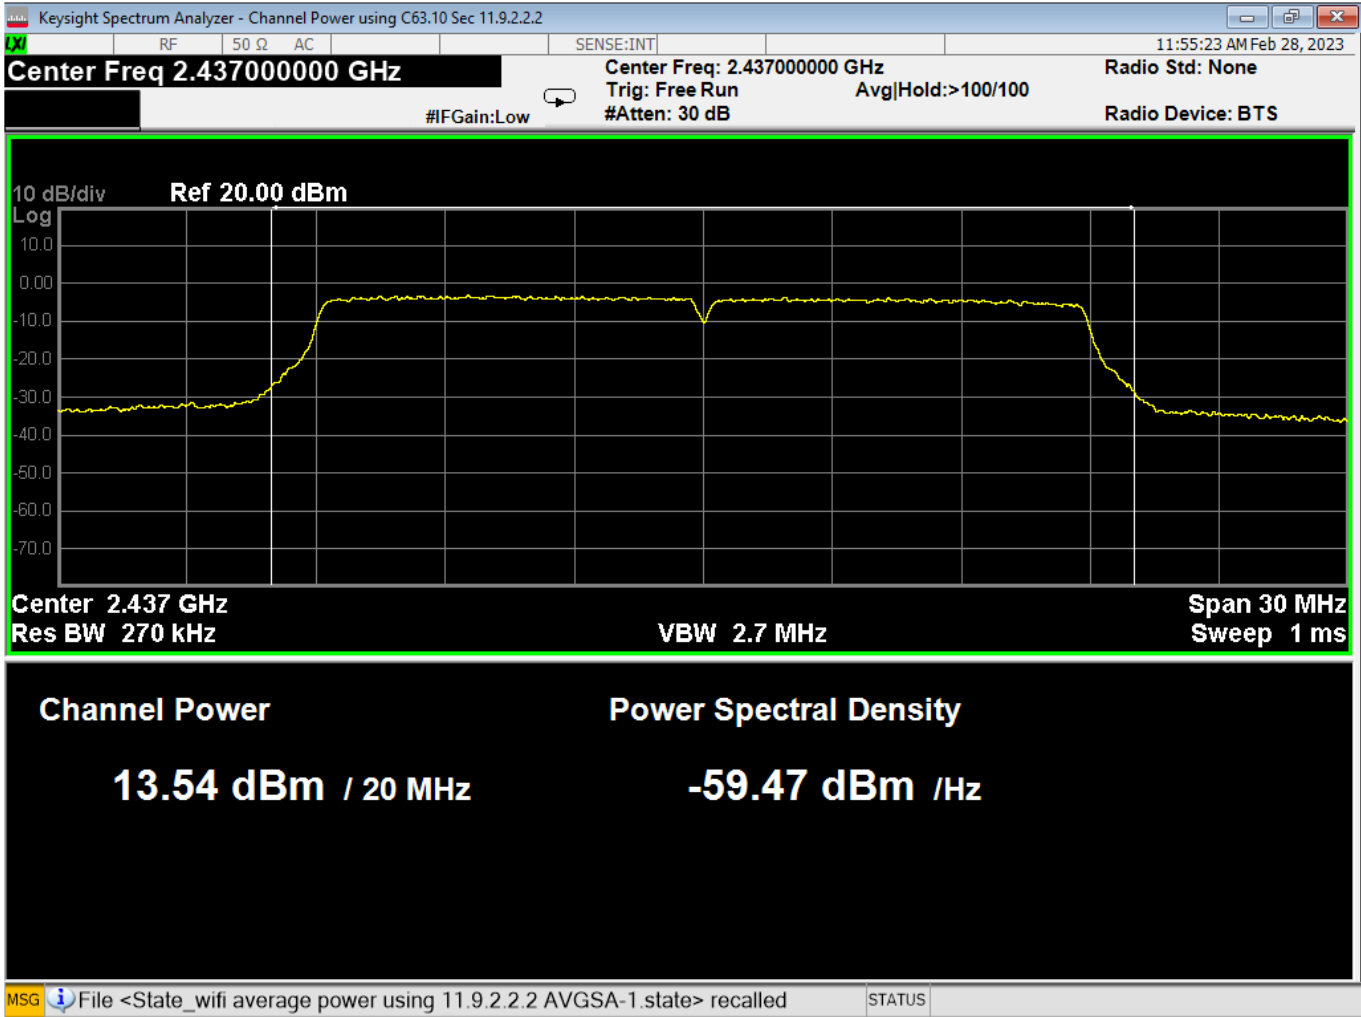

Report Number:	R20230109-20-E5	Rev	C
Prepared for:	Garmin International, Inc.		

67 Average Power, Mid, Wifi N, High Data Rate