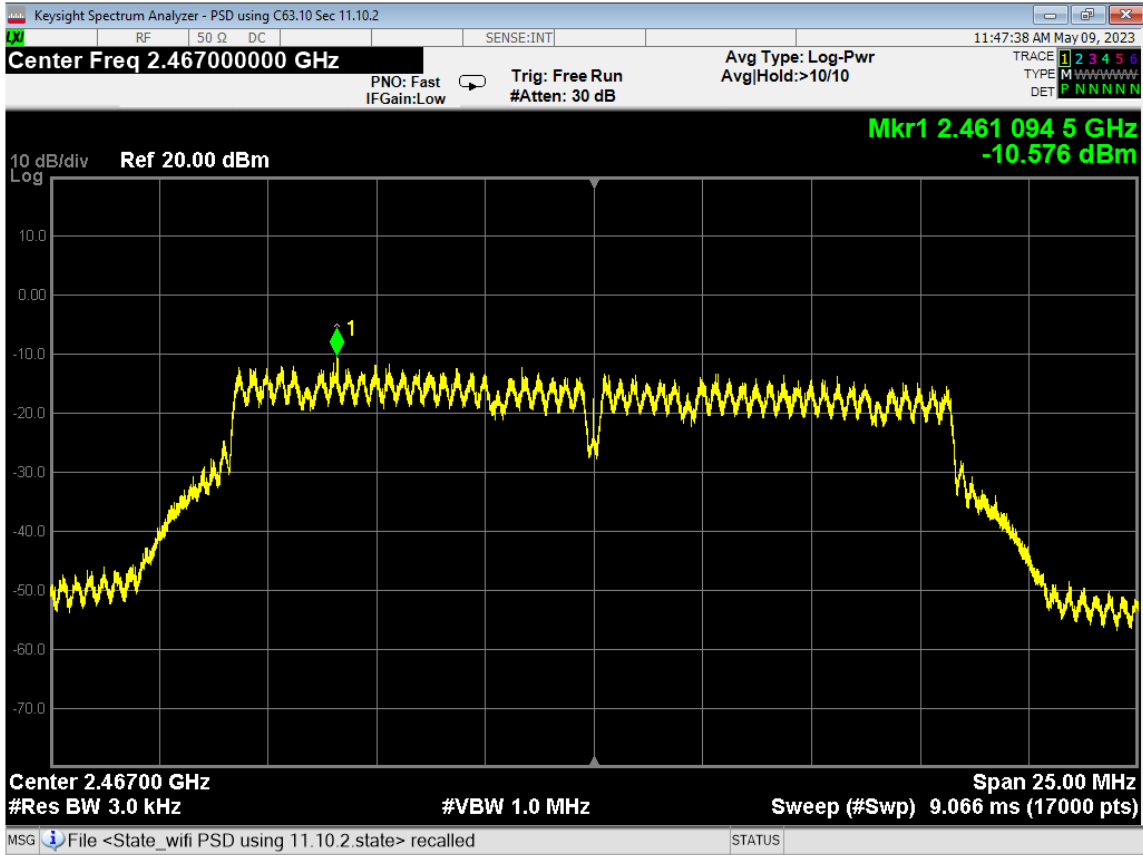

100 6dB Bandwidth, ch13, Wifi B, Low Data Rate

101 PSD, ch12, Wifi B, Low Data Rate

102 PSD, ch13, Wifi B, Low Data Rate

103 Higher Bandedge, Unrestricted, ch13, Wifi B, Low Data Rate

104 Average Power, ch12, Wifi G, Low Data Rate

105 Average Power, ch13, Wifi G, Low Data Rate

106 6dB Bandwidth, ch12, Wifi G, Low Data Rate

107 6dB Bandwidth, ch13, Wifi G, Low Data Rate

108 PSD, ch12, Wifi G, Low Data Rate

109 PSD, ch13, Wifi G, Low Data Rate