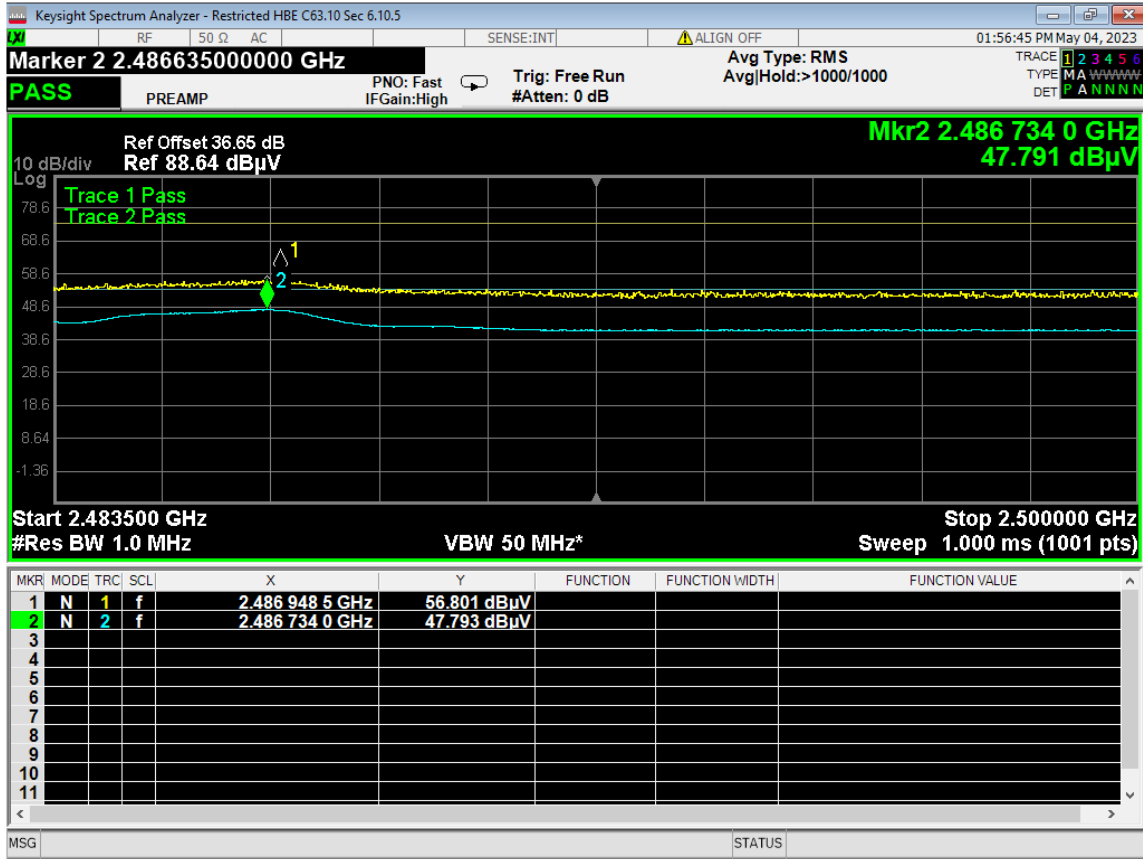

150 Occupied Bandwidth, ch13, Wifi N, High Data Rate

Report Number:

R20230109-20-E5

Rev

C

Prepared for:

Garmin International, Inc.

151 Restricted Bandedge, ch13, Wifi B, Low Data Rate