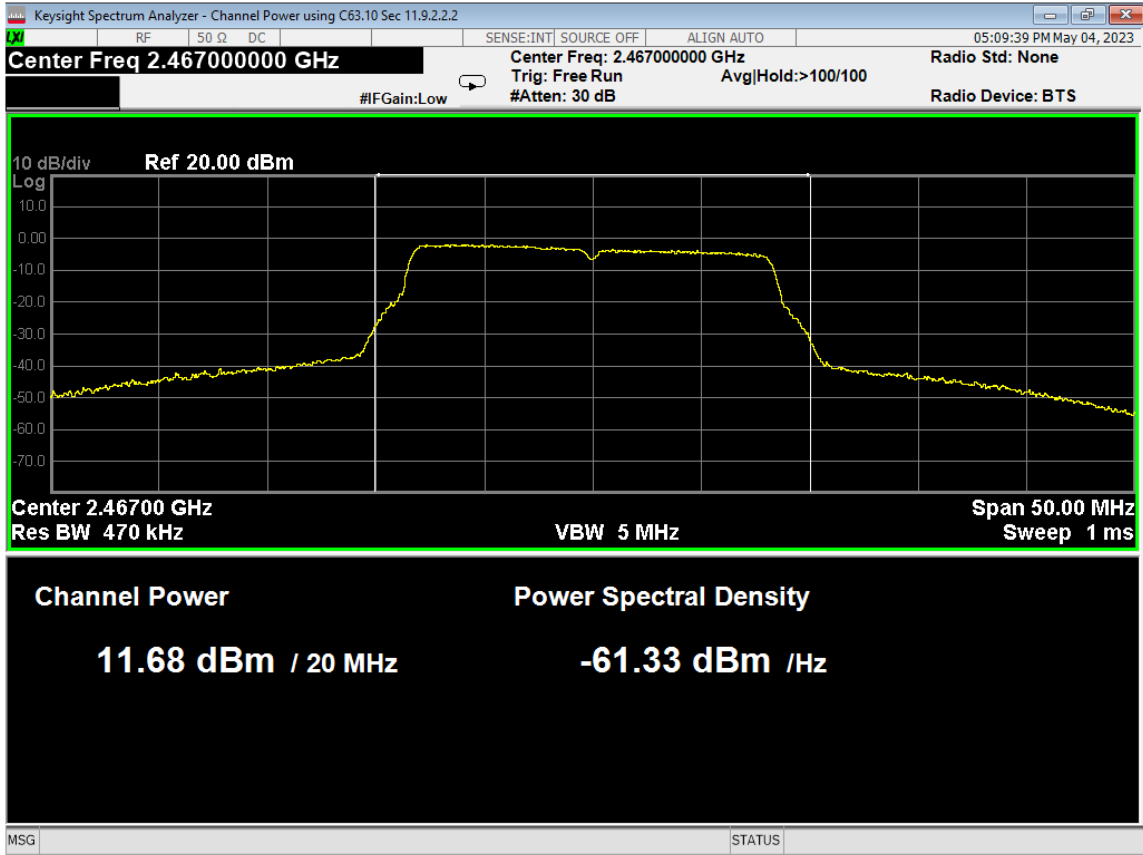

100 6dB Bandwidth, ch13, Wifi B, Low Data Rate

101 PSD, ch12, Wifi B, Low Data Rate

102 PSD, ch13, Wifi B, Low Data Rate

103 Higher Bandedge, Unrestricted, ch13, Wifi B, Low Data Rate

104 Average Power, ch12, Wifi G, Low Data Rate

105 Average Power, ch13, Wifi G, Low Data Rate

106 6dB Bandwidth, ch12, Wifi G, Low Data Rate

107 6dB Bandwidth, ch13, Wifi G, Low Data Rate

108 PSD, ch12, Wifi G, Low Data Rate

109 PSD, ch13, Wifi G, Low Data Rate