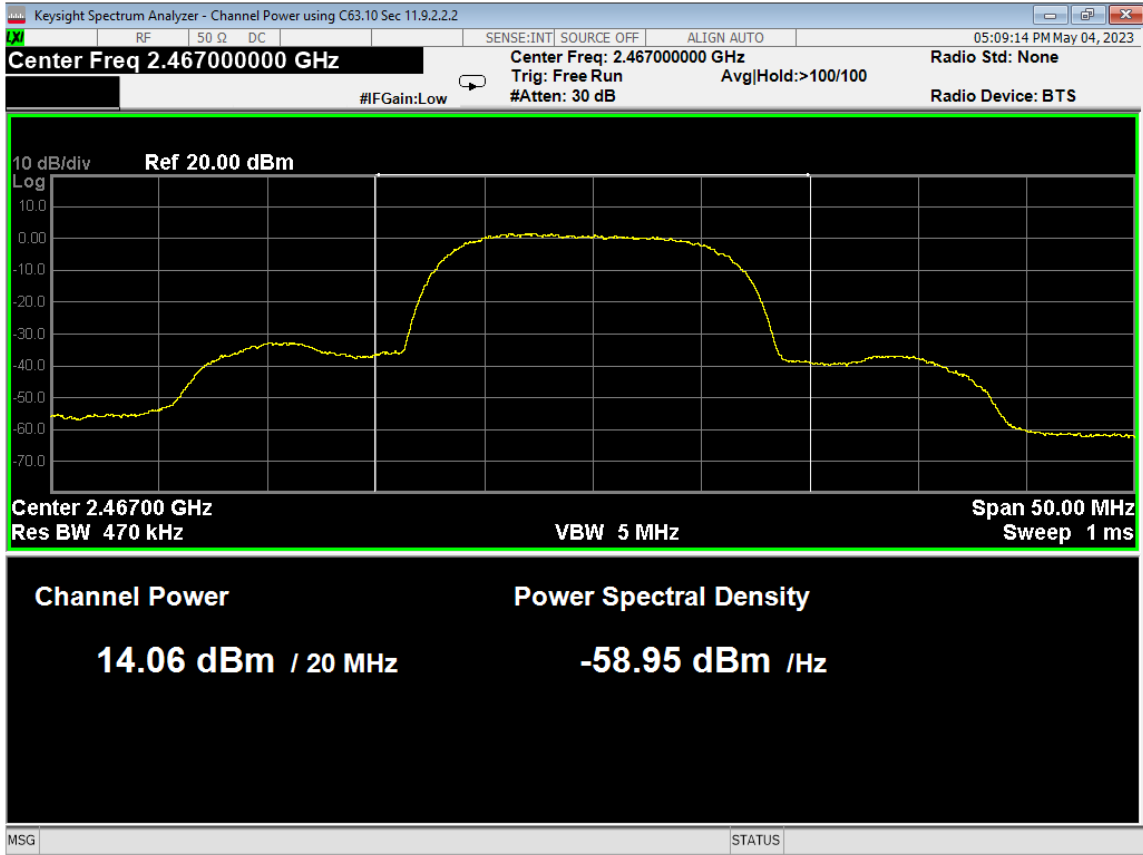

113 6dB Bandwidth, ch12, Wifi N, Low Data Rate

114 6dB Bandwidth, ch13, Wifi N, Low Data Rate

115 PSD, ch12, Wifi N, Low Data Rate

116 PSD, ch13, Wifi N, Low Data Rate

117 Higher Bandedge, Unrestricted, ch13, Wifi N, Low Data Rate