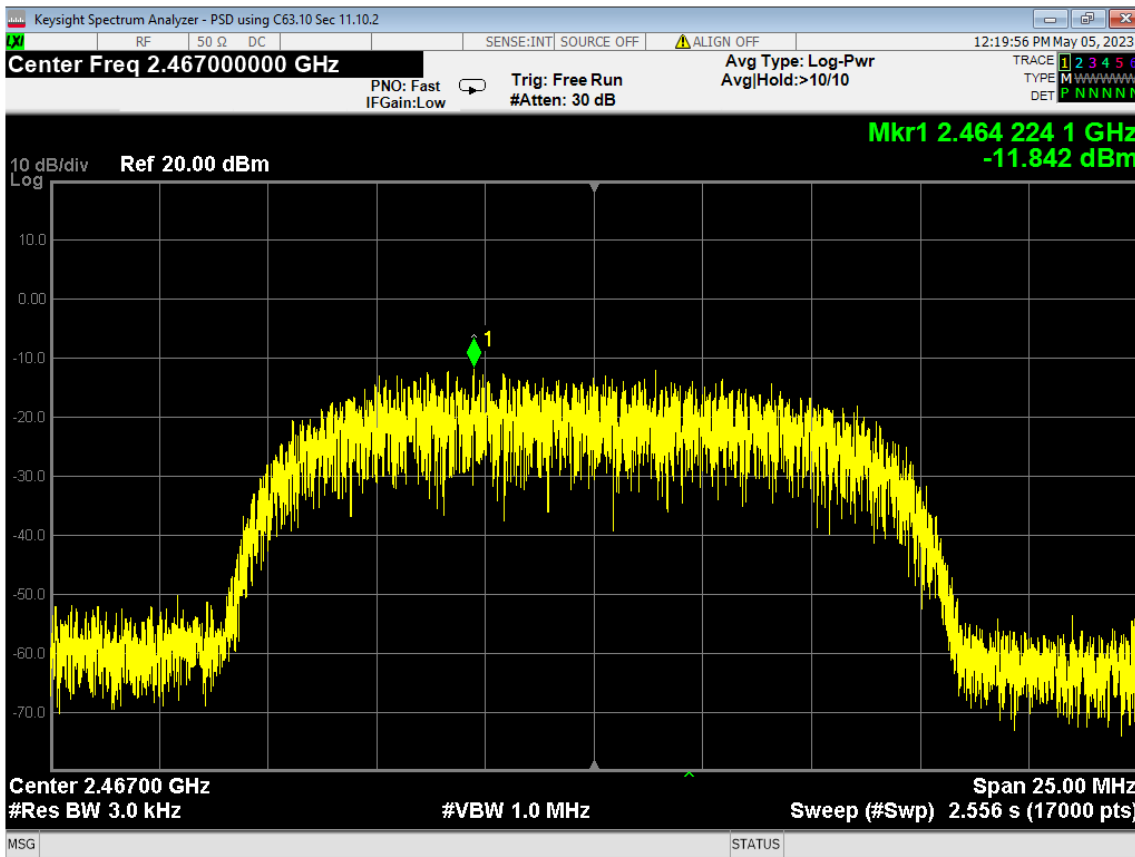

118 Average Power, ch12, Wifi B, High Data Rate

119 Average Power, ch13, Wifi B, High Data Rate

120 6dB Bandwidth, ch12, Wifi B, High Data Rate

Report Number:	R20230109-20-E5	Rev	C
Prepared for:	Garmin International, Inc.		

121 6dB Bandwidth, ch13, Wifi B, High Data Rate

122 PSD, ch12, Wifi B, High Data Rate

123 PSD, ch13, Wifi B, High Data Rate

124 Higher Bandedge, Unrestricted, ch13, Wifi B, High Data Rate

125 Average Power, ch12, Wifi G, High Data Rate