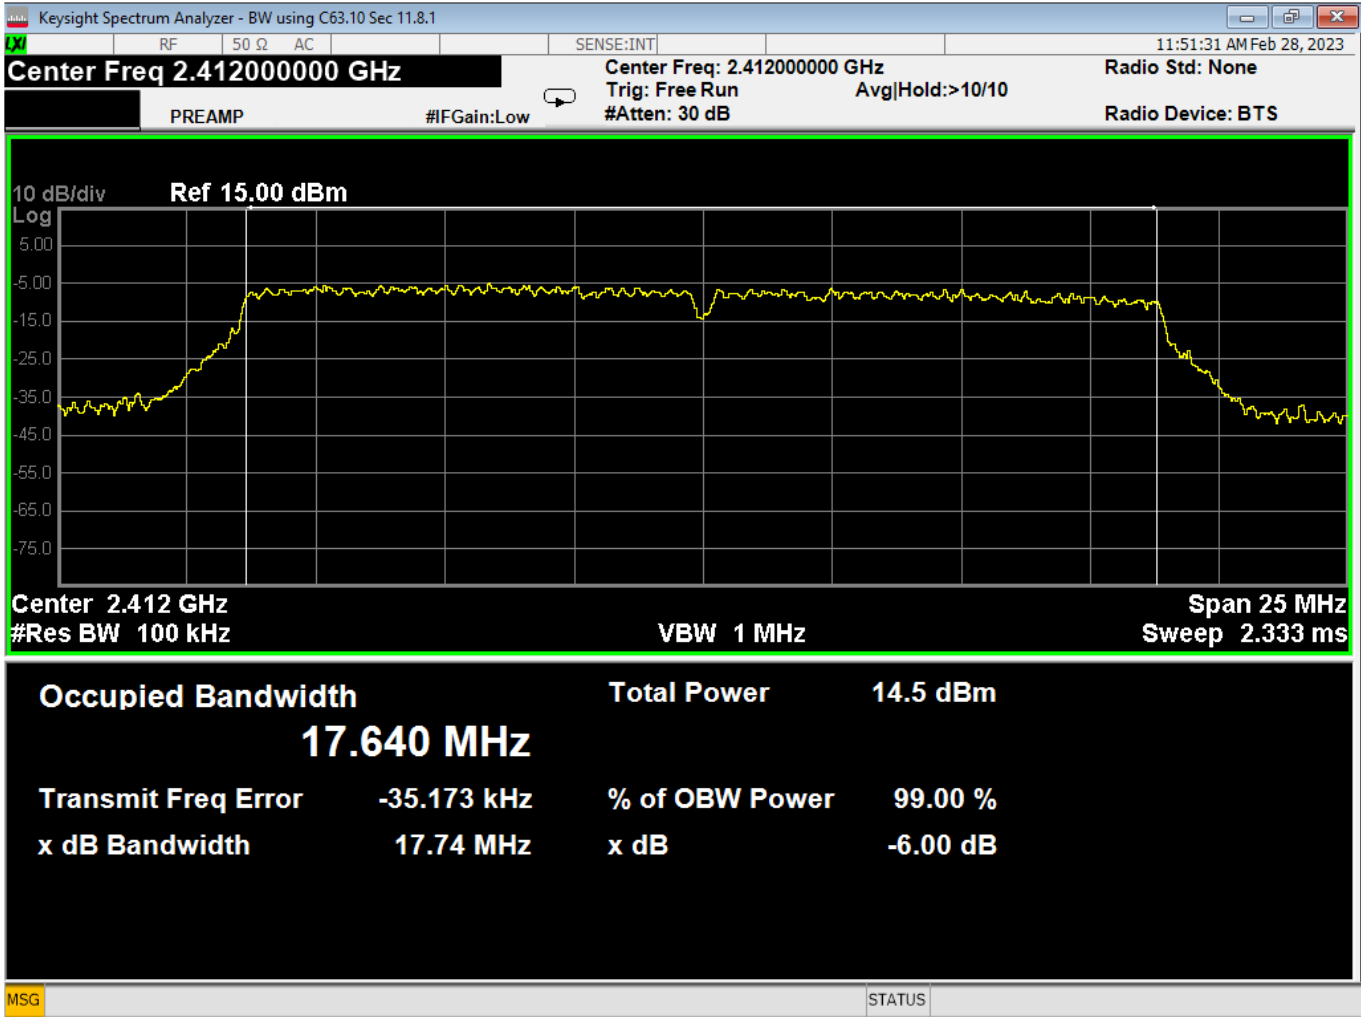

66 Average Power, Low, Wifi N, High Data Rate

Report Number:	R20230109-20-E5	Rev	C
Prepared for:	Garmin International, Inc.		

67 Average Power, Mid, Wifi N, High Data Rate

Report Number:	R20230109-20-E5	Rev	C
Prepared for:	Garmin International, Inc.		

68 Average Power, High, Wifi N, High Data Rate

Report Number:	R20230109-20-E5	Rev	C
Prepared for:	Garmin International, Inc.		

69 dB Bandwidth, Low, Wifi N, High Data Rate

Report Number:	R20230109-20-E5	Rev	C
Prepared for:	Garmin International, Inc.		