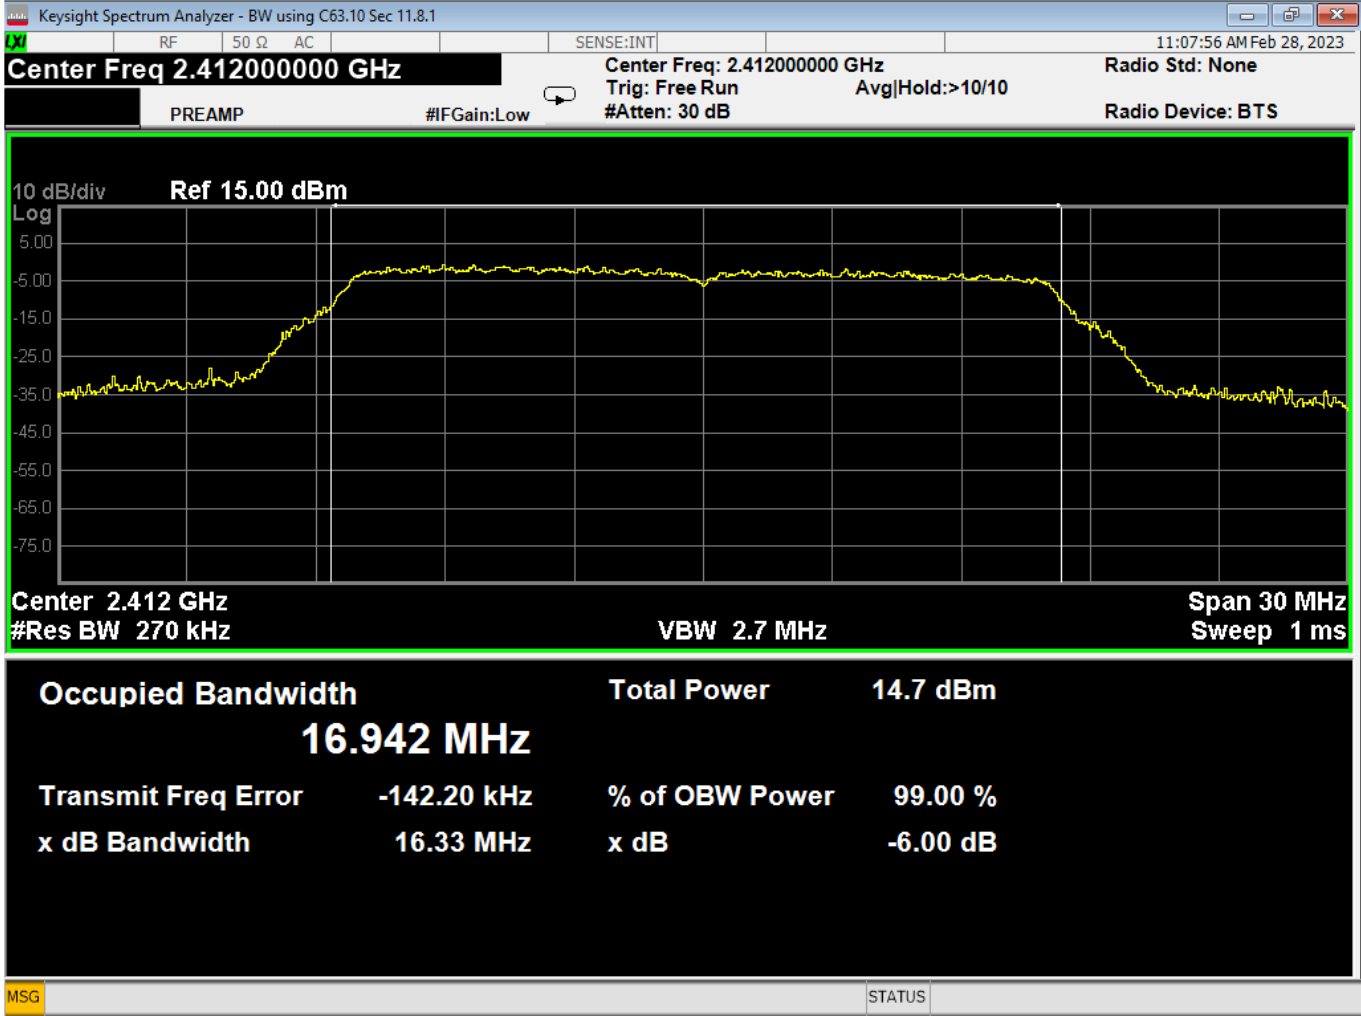

80 Occupied Bandwidth, Mid, Wifi B, Low Data Rate

Report Number:	R20230109-20-E5	Rev	C
Prepared for:	Garmin International, Inc.		

81 Occupied Bandwidth, High, Wifi B, Low Data Rate

Report Number:	R20230109-20-E5	Rev	C
Prepared for:	Garmin International, Inc.		