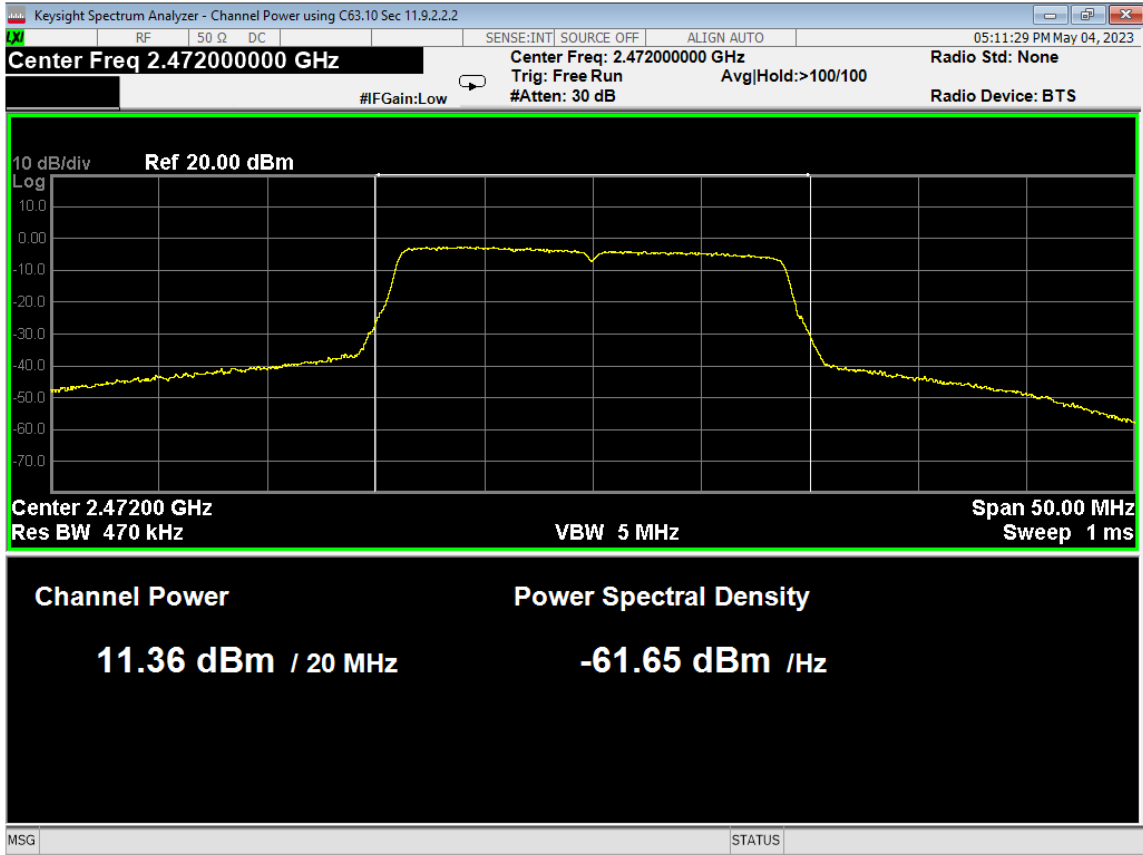

112 Average Power, ch13, Wifi N, Low Data Rate