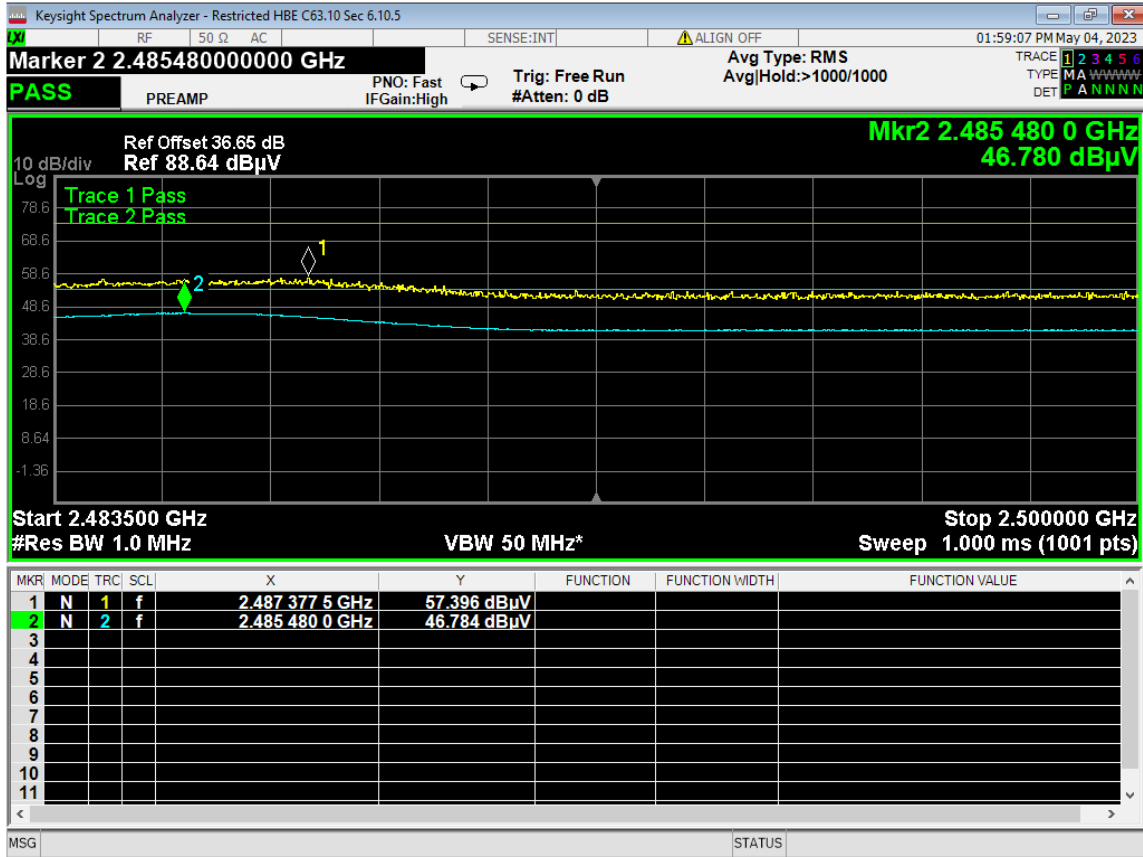

Report Number:

R20230109-20-E5

Rev

C

Prepared for:

Garmin International, Inc.

152 Restricted Bandedge, ch13, Wifi B, High Data Rate

Report Number: