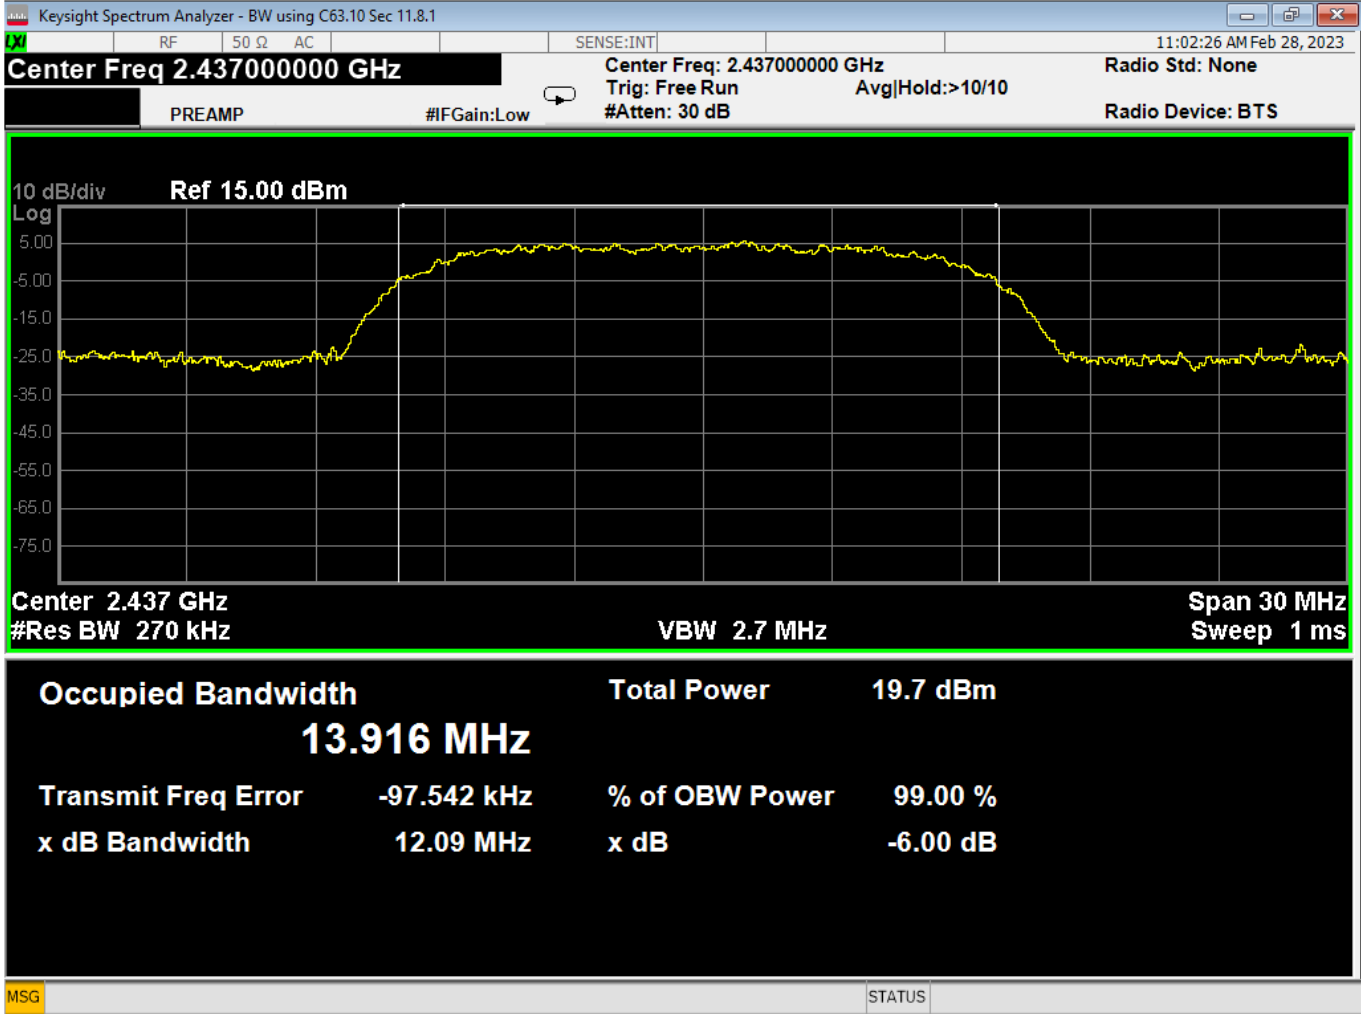

Report Number:	R20230109-20-E5	Rev	C
Prepared for:	Garmin International, Inc.		

89 Occupied Bandwidth, Mid, Wifi B, High Data Rate