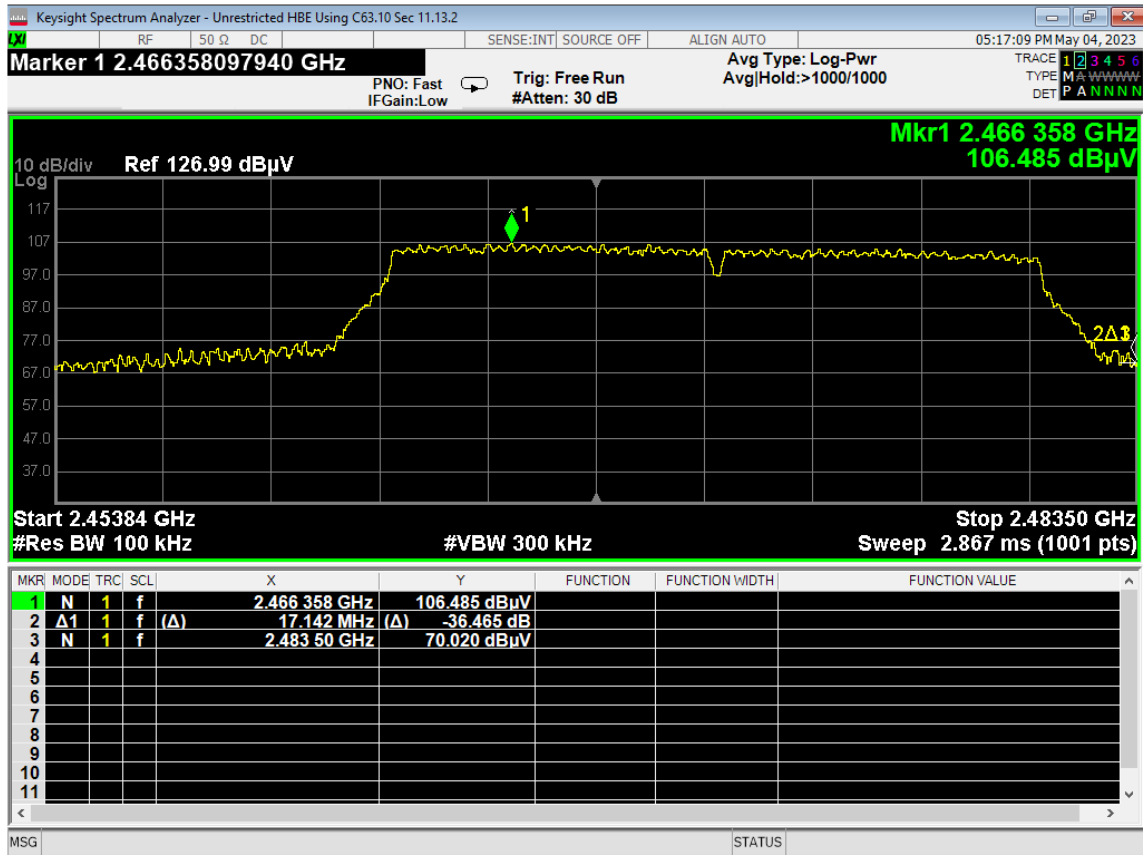

113 6dB Bandwidth, ch12, Wifi N, Low Data Rate

114 6dB Bandwidth, ch13, Wifi N, Low Data Rate

115 PSD, ch12, Wifi N, Low Data Rate

116 PSD, ch13, Wifi N, Low Data Rate

117 Higher Bandedge, Unrestricted, ch13, Wifi N, Low Data Rate

118 Average Power, ch12, Wifi B, High Data Rate

119 Average Power, ch13, Wifi B, High Data Rate

120 6dB Bandwidth, ch12, Wifi B, High Data Rate

Report Number:	R20230109-20-E5	Rev	C
Prepared for:	Garmin International, Inc.		