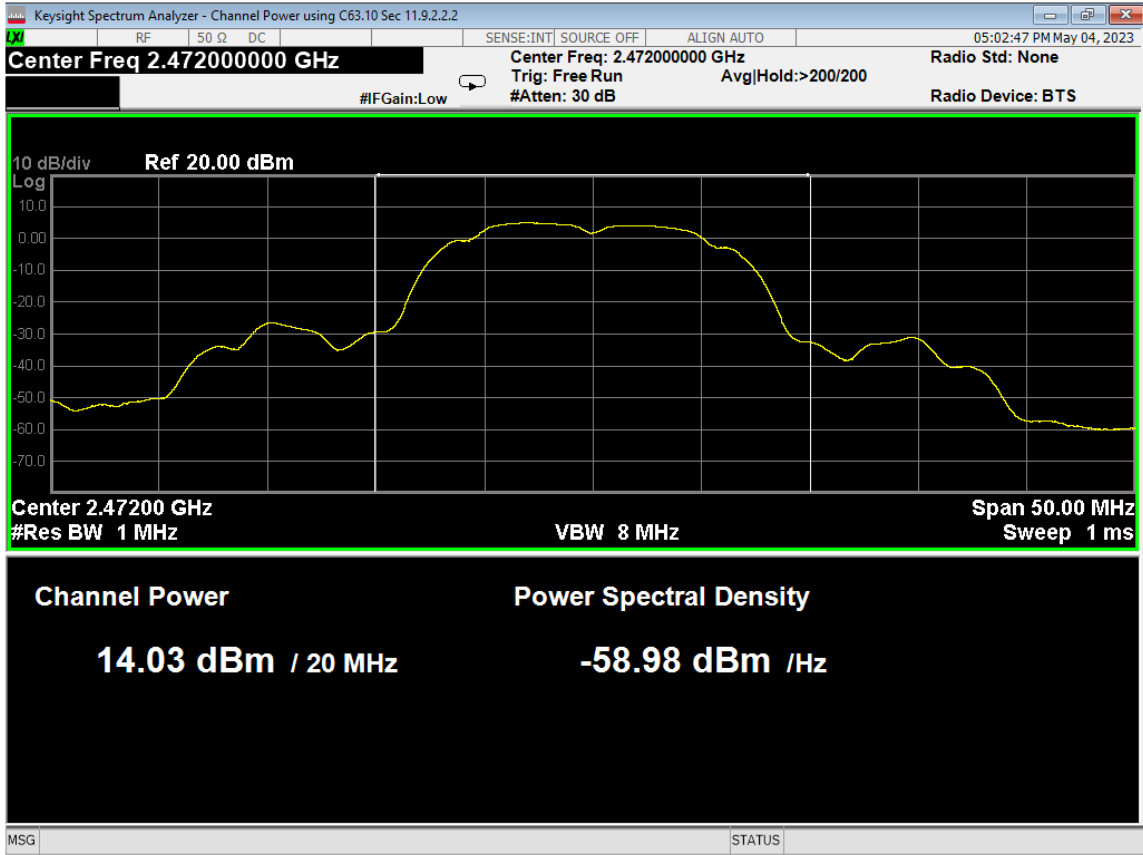

95 Occupied Bandwidth, Mid, Wifi N, High Data Rate

Report Number:	R20230109-20-E5	Rev	C
Prepared for:	Garmin International, Inc.		

96 Occupied Bandwidth, High, Wifi N, High Data Rate

97 Average Power, ch12, Wifi B, Low Data Rate