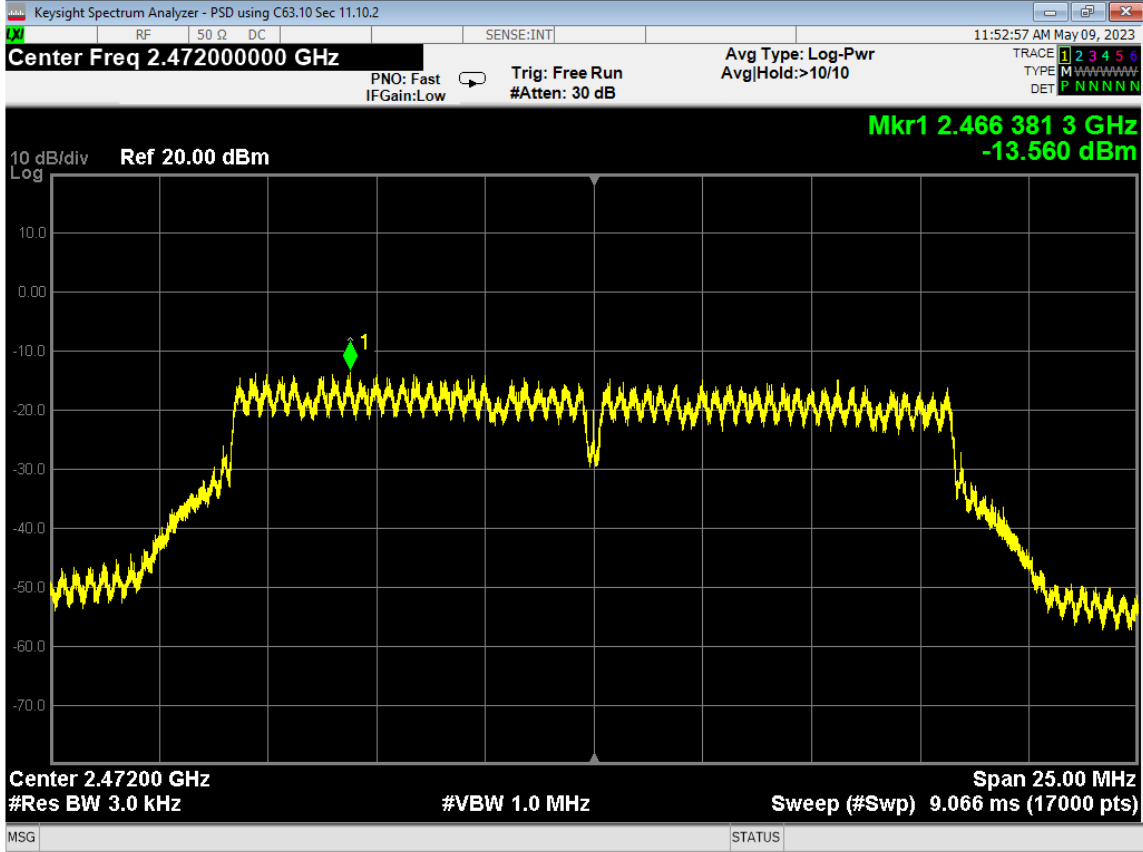

100 6dB Bandwidth, ch13, Wifi B, Low Data Rate

101 PSD, ch12, Wifi B, Low Data Rate

102 PSD, ch13, Wifi B, Low Data Rate

103 Higher Bandedge, Unrestricted, ch13, Wifi B, Low Data Rate

104 Average Power, ch12, Wifi G, Low Data Rate

105 Average Power, ch13, Wifi G, Low Data Rate

106 6dB Bandwidth, ch12, Wifi G, Low Data Rate

107 6dB Bandwidth, ch13, Wifi G, Low Data Rate

108 PSD, ch12, Wifi G, Low Data Rate

109 PSD, ch13, Wifi G, Low Data Rate