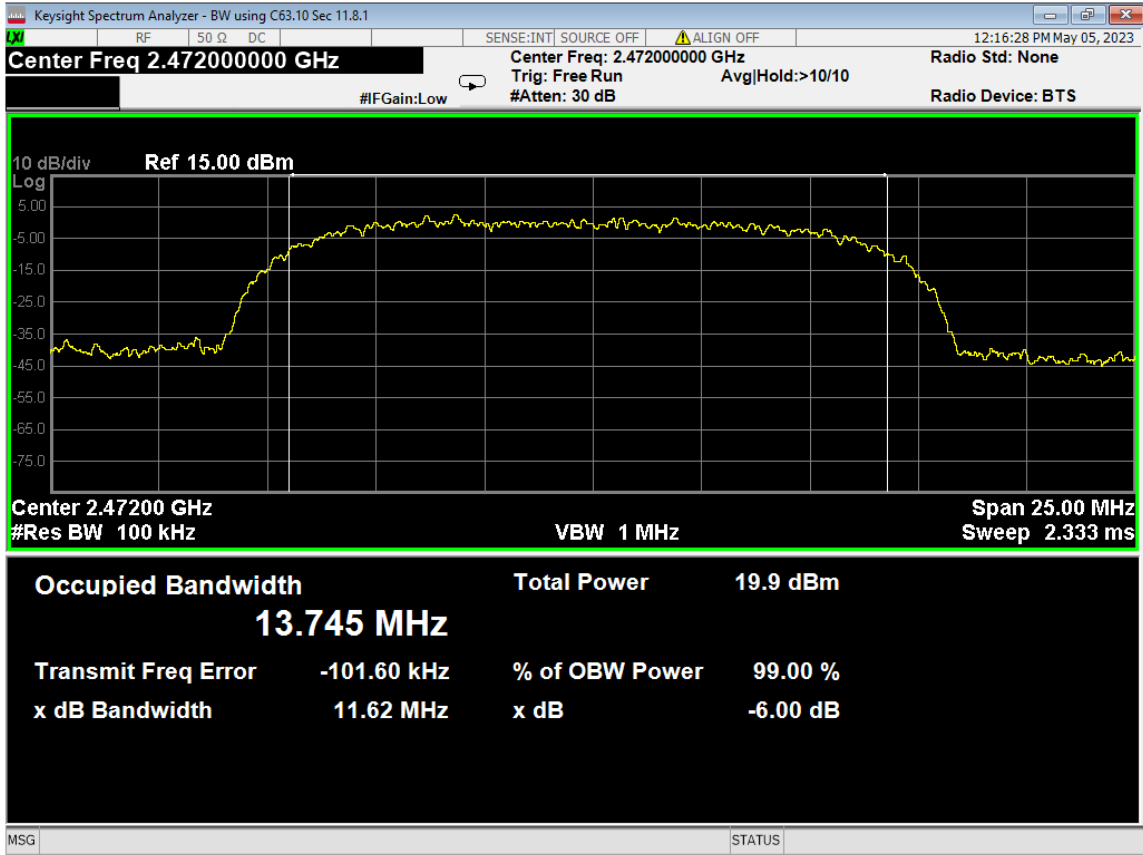

118 Average Power, ch12, Wifi B, High Data Rate

119 Average Power, ch13, Wifi B, High Data Rate

120 6dB Bandwidth, ch12, Wifi B, High Data Rate

Report Number:	R20230109-20-E5	Rev	C
Prepared for:	Garmin International, Inc.		

121 6dB Bandwidth, ch13, Wifi B, High Data Rate

122 PSD, ch12, Wifi B, High Data Rate

123 PSD, ch13, Wifi B, High Data Rate

124 Higher Bandedge, Unrestricted, ch13, Wifi B, High Data Rate

125 Average Power, ch12, Wifi G, High Data Rate