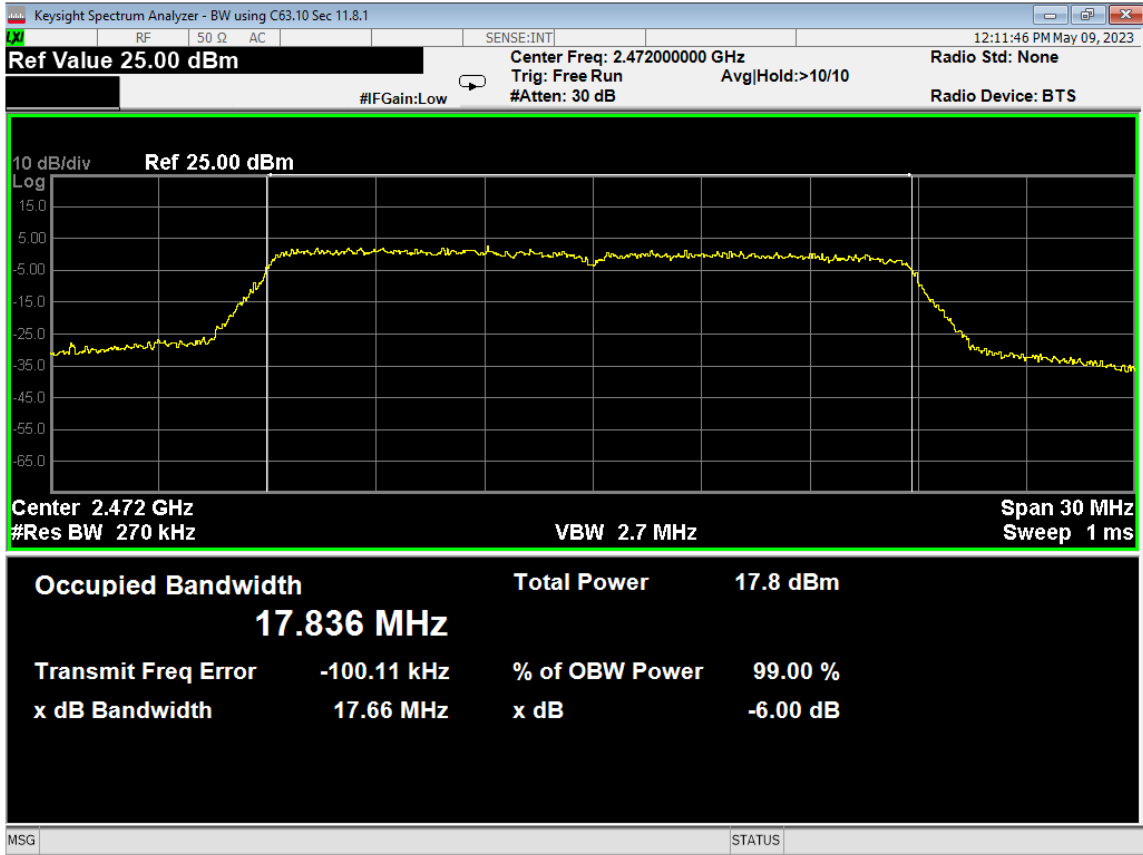

Report Number:	R20230109-20-E5	Rev	C
Prepared for:	Garmin International, Inc.		

150 Occupied Bandwidth, ch13, Wifi N, High Data Rate