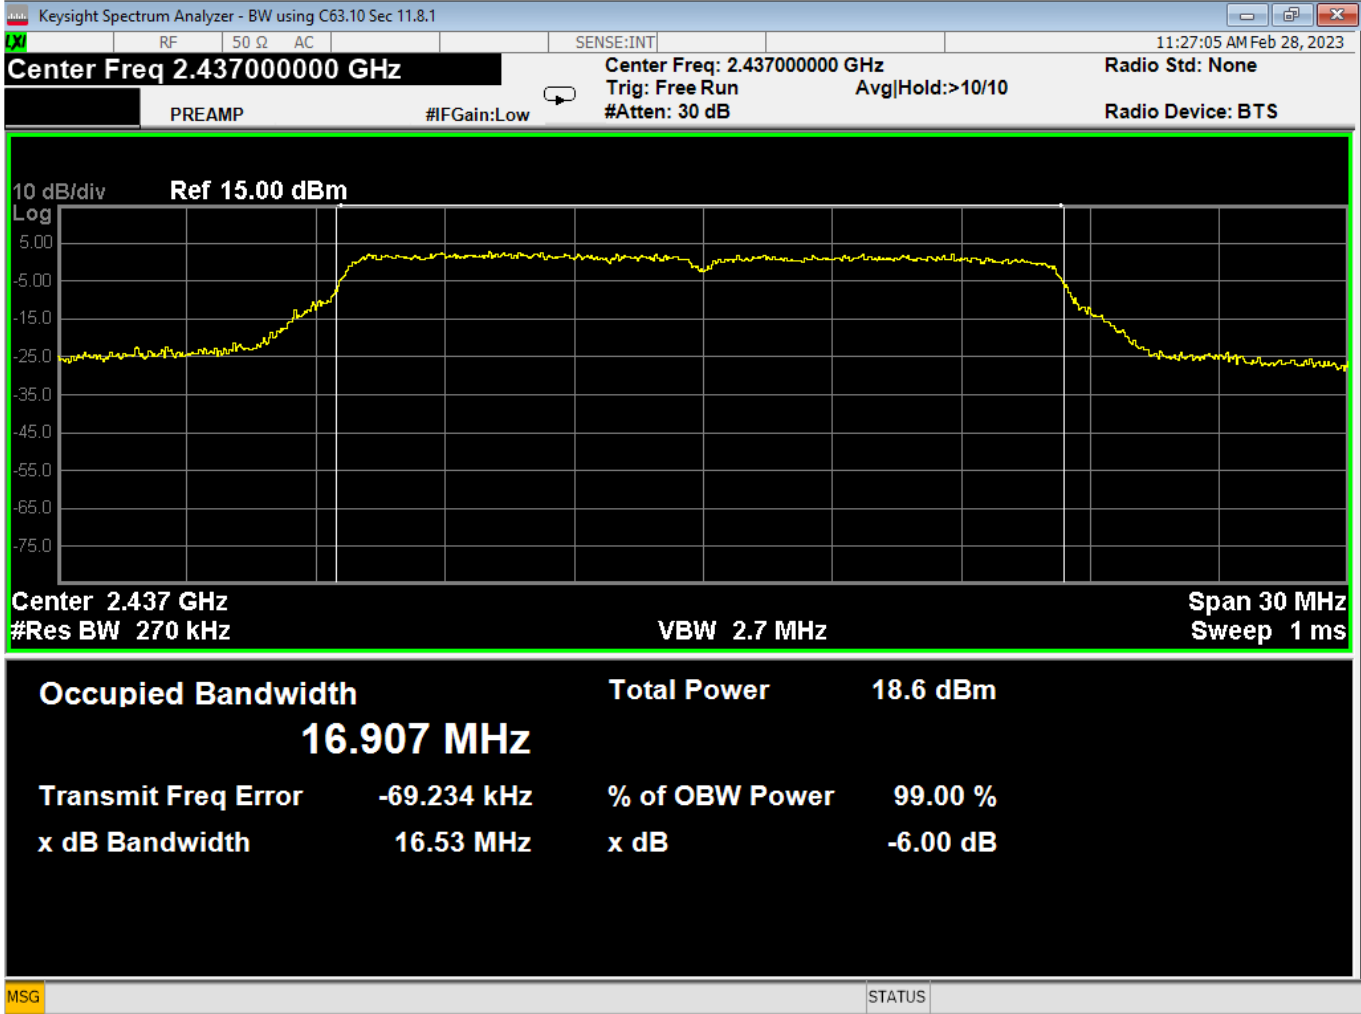

Report Number:	R20230109-20-E5	Rev	C
Prepared for:	Garmin International, Inc.		

92 Occupied Bandwidth, Mid, Wifi G, High Data Rate