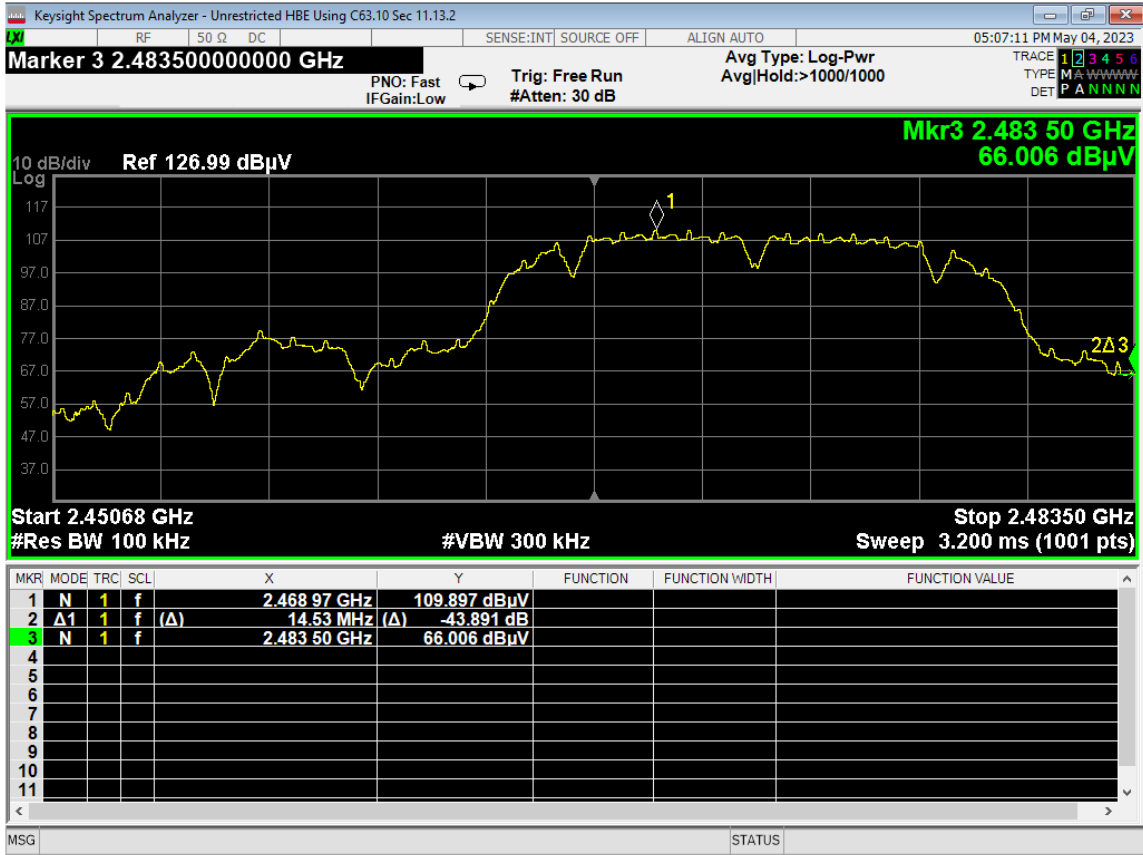

98 Average Power, ch13, Wifi B, Low Data Rate

Report Number:

R20230109-20-E5

Rev

C

Prepared for:

Garmin International, Inc.

99 6dB Bandwidth, ch12, Wifi B, Low Data Rate

100 6dB Bandwidth, ch13, Wifi B, Low Data Rate

101 PSD, ch12, Wifi B, Low Data Rate

102 PSD, ch13, Wifi B, Low Data Rate

103 Higher Bandedge, Unrestricted, ch13, Wifi B, Low Data Rate

104 Average Power, ch12, Wifi G, Low Data Rate