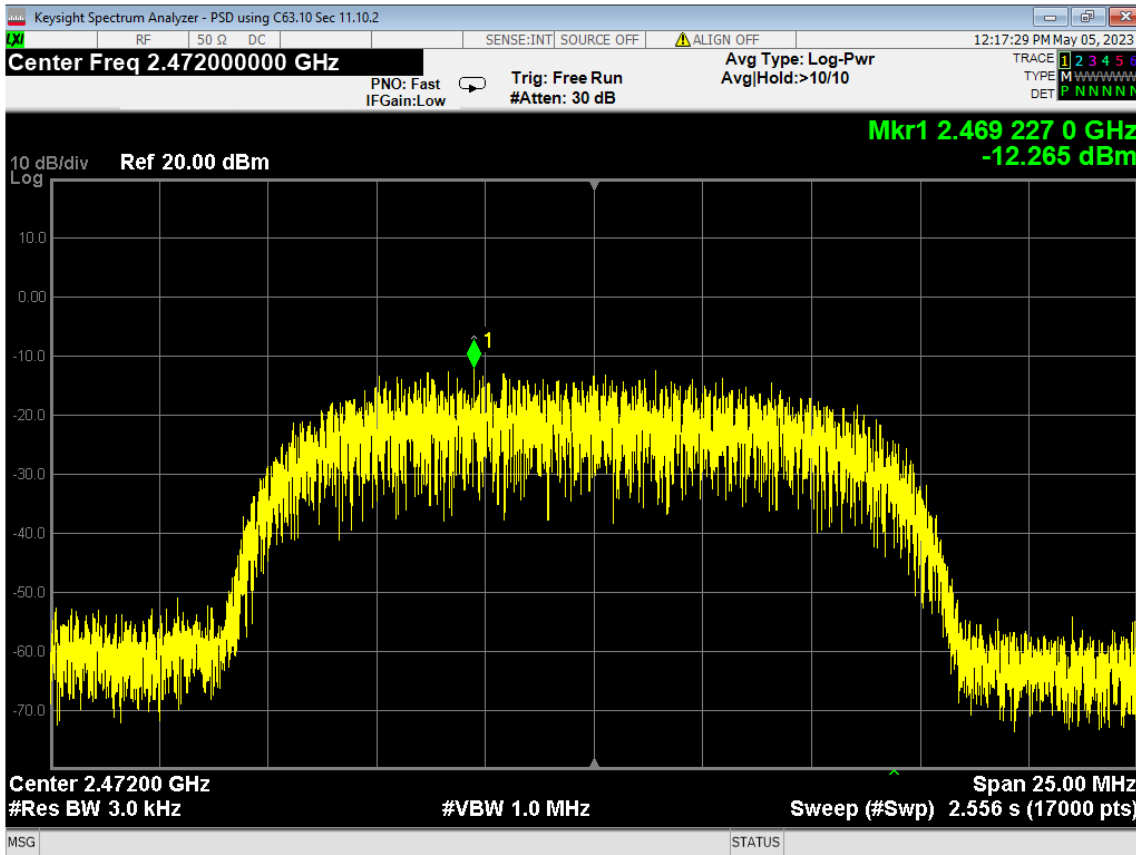

118 Average Power, ch12, Wifi B, High Data Rate

119 Average Power, ch13, Wifi B, High Data Rate

120 6dB Bandwidth, ch12, Wifi B, High Data Rate

Report Number:	R20230109-20-E5	Rev	C
Prepared for:	Garmin International, Inc.		

121 6dB Bandwidth, ch13, Wifi B, High Data Rate

122 PSD, ch12, Wifi B, High Data Rate

123 PSD, ch13, Wifi B, High Data Rate

124 Higher Bandedge, Unrestricted, ch13, Wifi B, High Data Rate

125 Average Power, ch12, Wifi G, High Data Rate