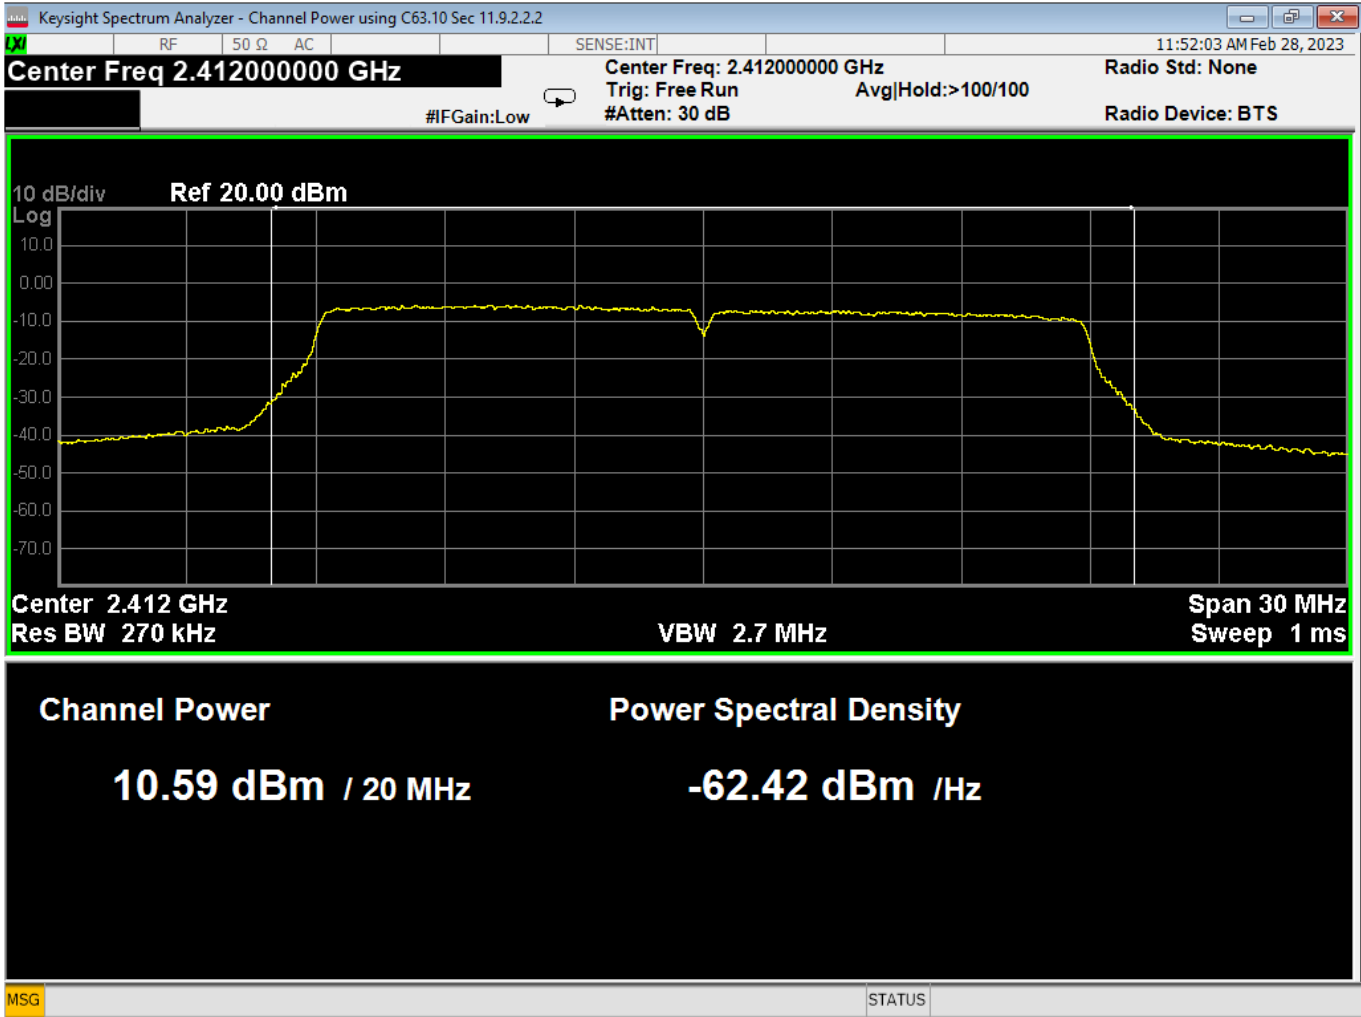

64 Lower Bandedge, Restricted, Wifi G, High Data Rate

Report Number:	R20230109-20-E5	Rev	C
Prepared for:	Garmin International, Inc.		

65 Higher Bandedge, Restricted, Wifi G, High Data Rate

Report Number:	R20230109-20-E5	Rev	C
Prepared for:	Garmin International, Inc.		