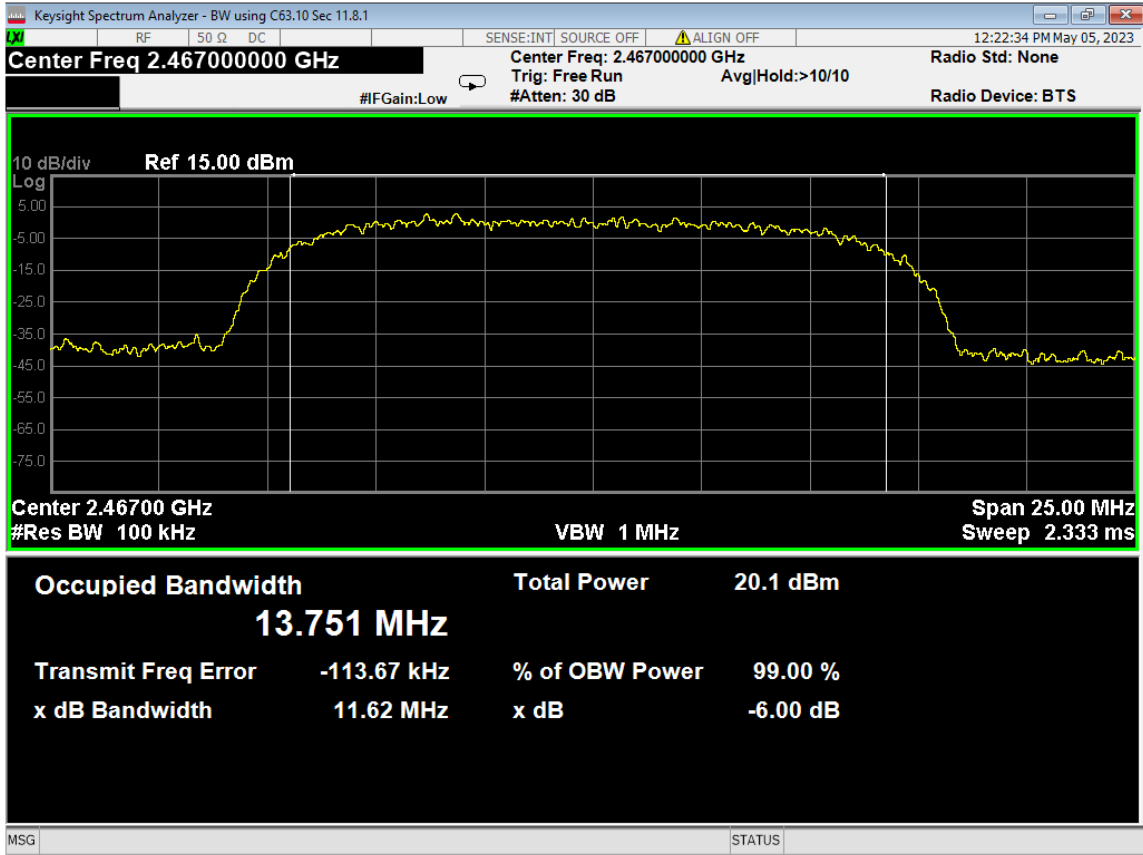

120 6dB Bandwidth, ch12, Wifi B, High Data Rate