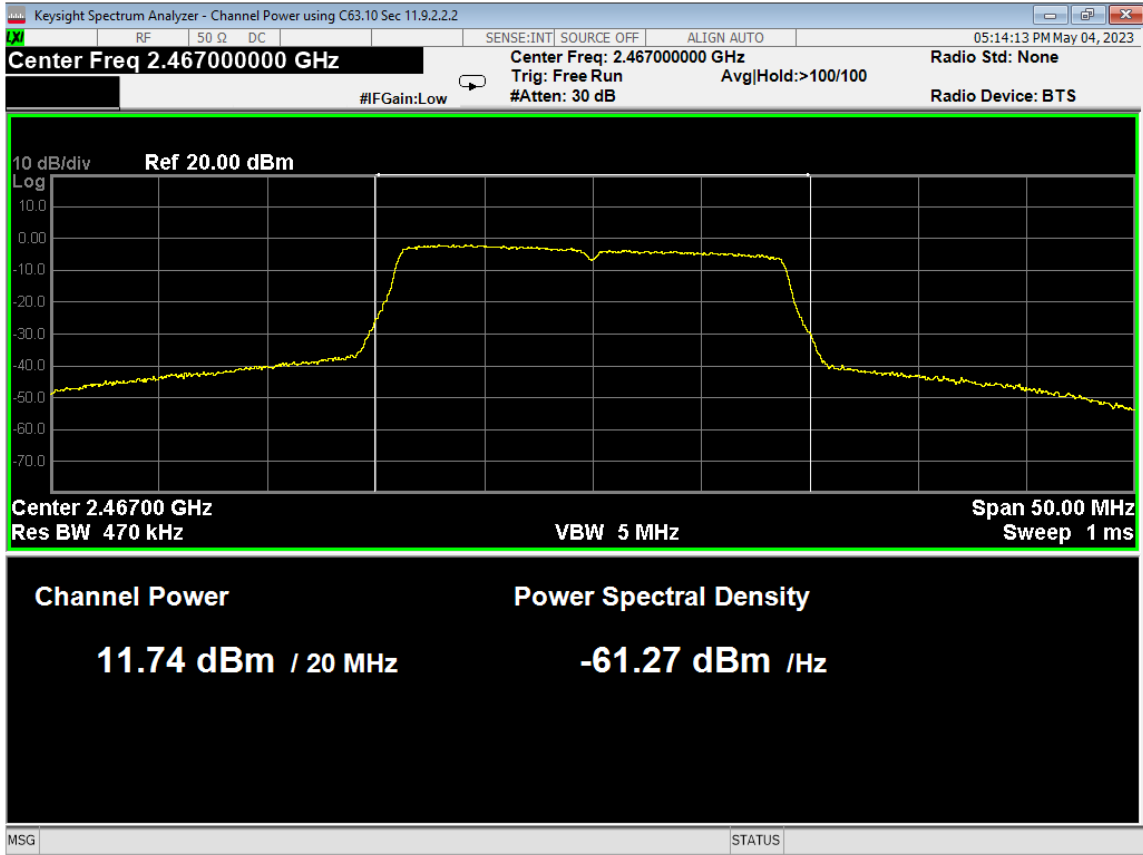

128 6dB Bandwidth, ch13, Wifi G, High Data Rate

129 PSD, ch12, Wifi G, High Data Rate

130 PSD, ch13, Wifi G, High Data Rate

131 Higher Bandedge, Unrestricted, ch13, Wifi G, High Data Rate

132 Average Power, ch12, Wifi N, High Data Rate