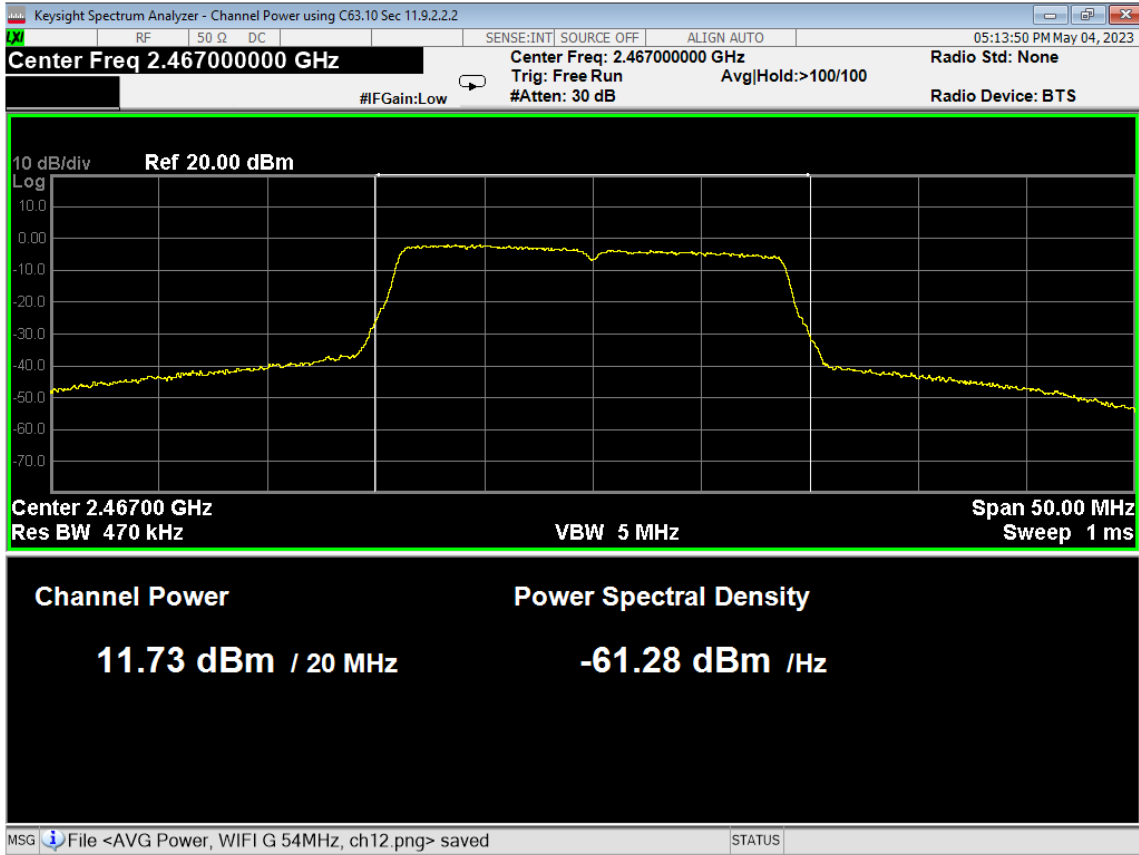

111 Average Power, ch12, Wifi N, Low Data Rate