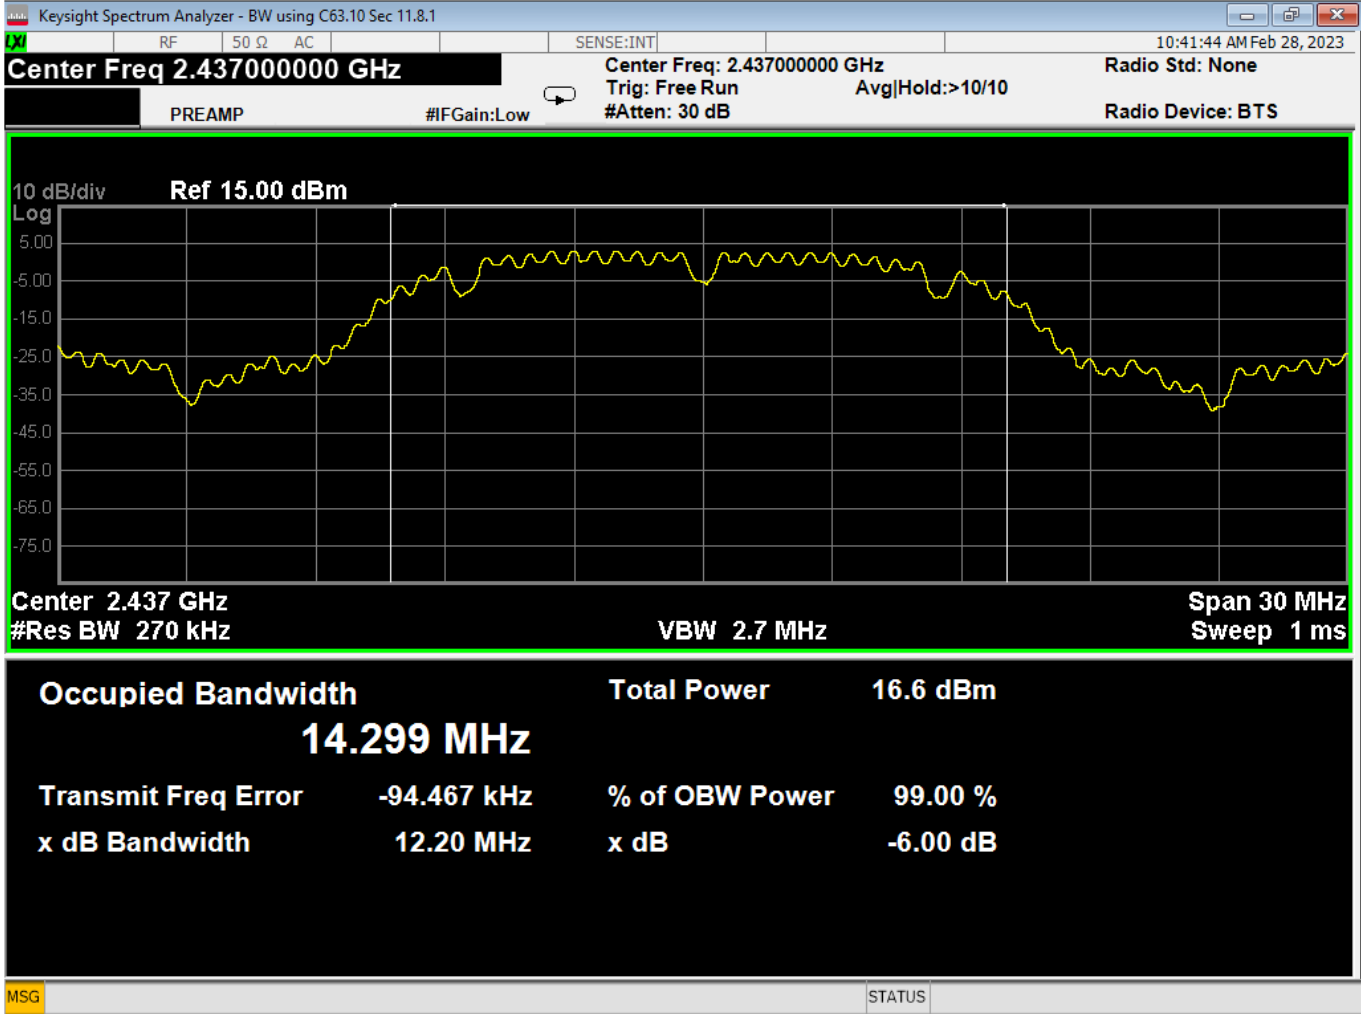

78 Higher Bandedge, Restricted, Wifi N, High Data Rate

Report Number:	R20230109-20-E5	Rev	C
Prepared for:	Garmin International, Inc.		

79 Occupied Bandwidth, Low, Wifi B, Low Data Rate

Report Number:	R20230109-20-E5	Rev	C
Prepared for:	Garmin International, Inc.		