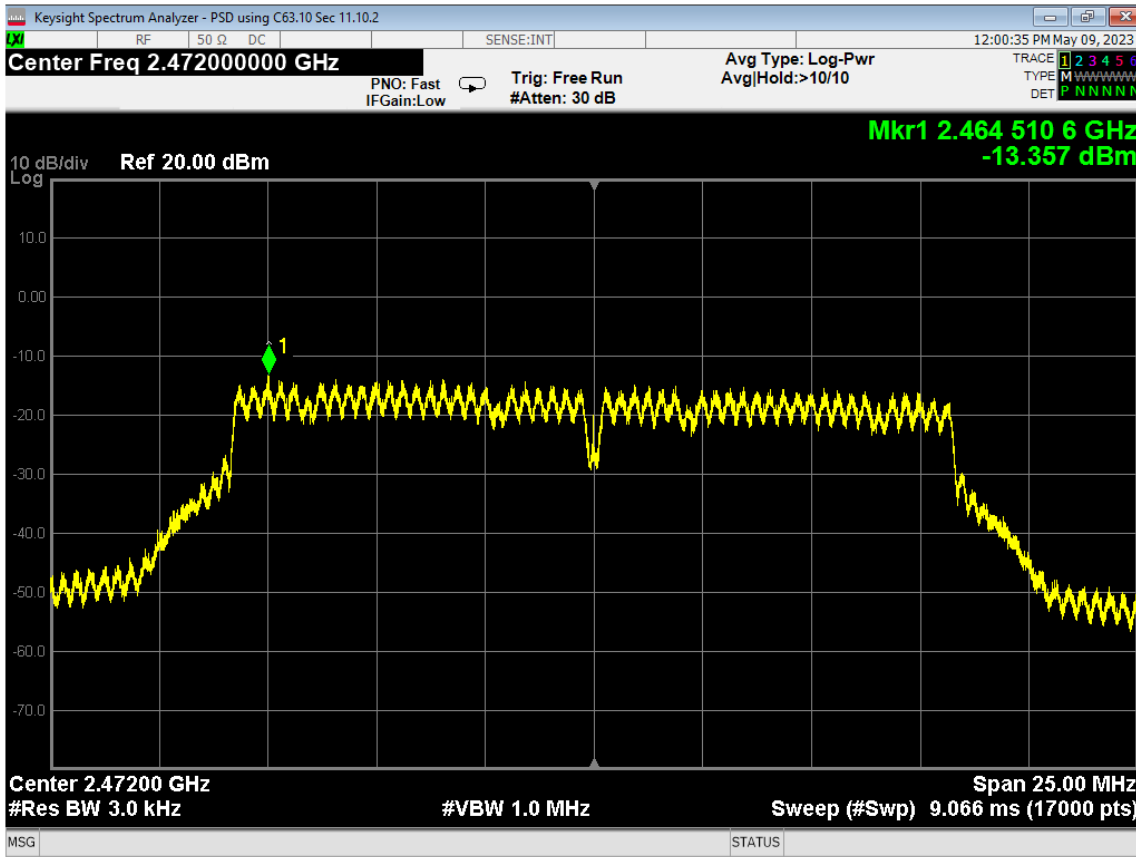

121 6dB Bandwidth, ch13, Wifi B, High Data Rate

122 PSD, ch12, Wifi B, High Data Rate

123 PSD, ch13, Wifi B, High Data Rate

124 Higher Bandedge, Unrestricted, ch13, Wifi B, High Data Rate

125 Average Power, ch12, Wifi G, High Data Rate

126 Average Power, ch13, Wifi G, High Data Rate

127 6dB Bandwidth, ch12, Wifi G, High Data Rate

Report Number:

R20230109-20-E5

Rev

C

Prepared for:

Garmin International, Inc.

128 6dB Bandwidth, ch13, Wifi G, High Data Rate

129 PSD, ch12, Wifi G, High Data Rate

130 PSD, ch13, Wifi G, High Data Rate

131 Higher Bandedge, Unrestricted, ch13, Wifi G, High Data Rate

132 Average Power, ch12, Wifi N, High Data Rate