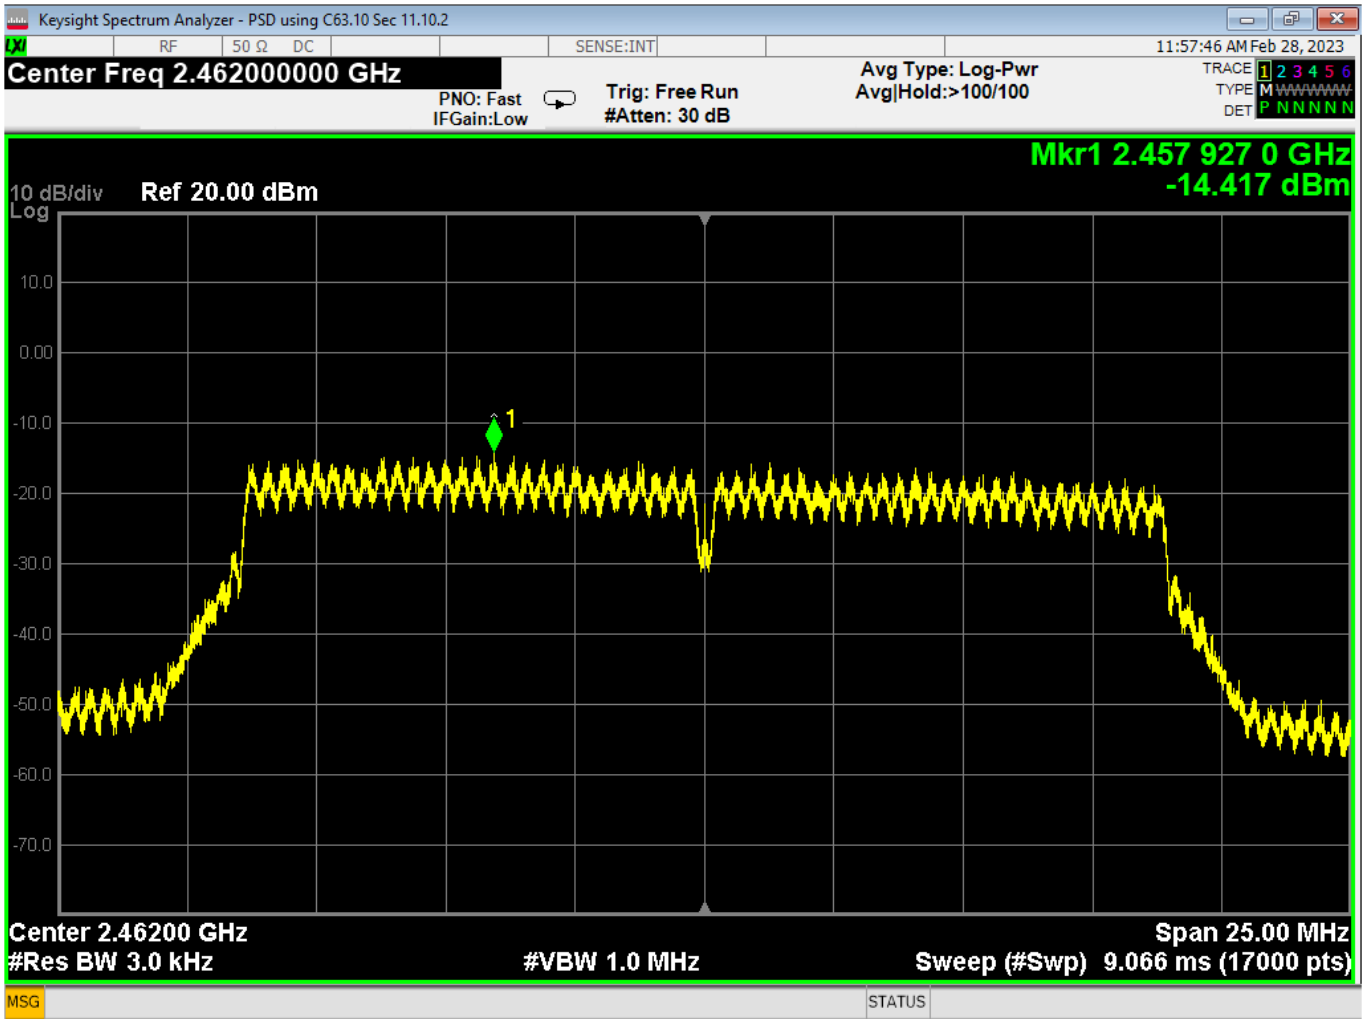

72 PSD, Low, Wifi N, High Data Rate

Report Number:	R20230109-20-E5	Rev	C
Prepared for:	Garmin International, Inc.		

73 PSD, Mid, Wifi N, High Data Rate

Report Number:	R20230109-20-E5	Rev	C
Prepared for:	Garmin International, Inc.		