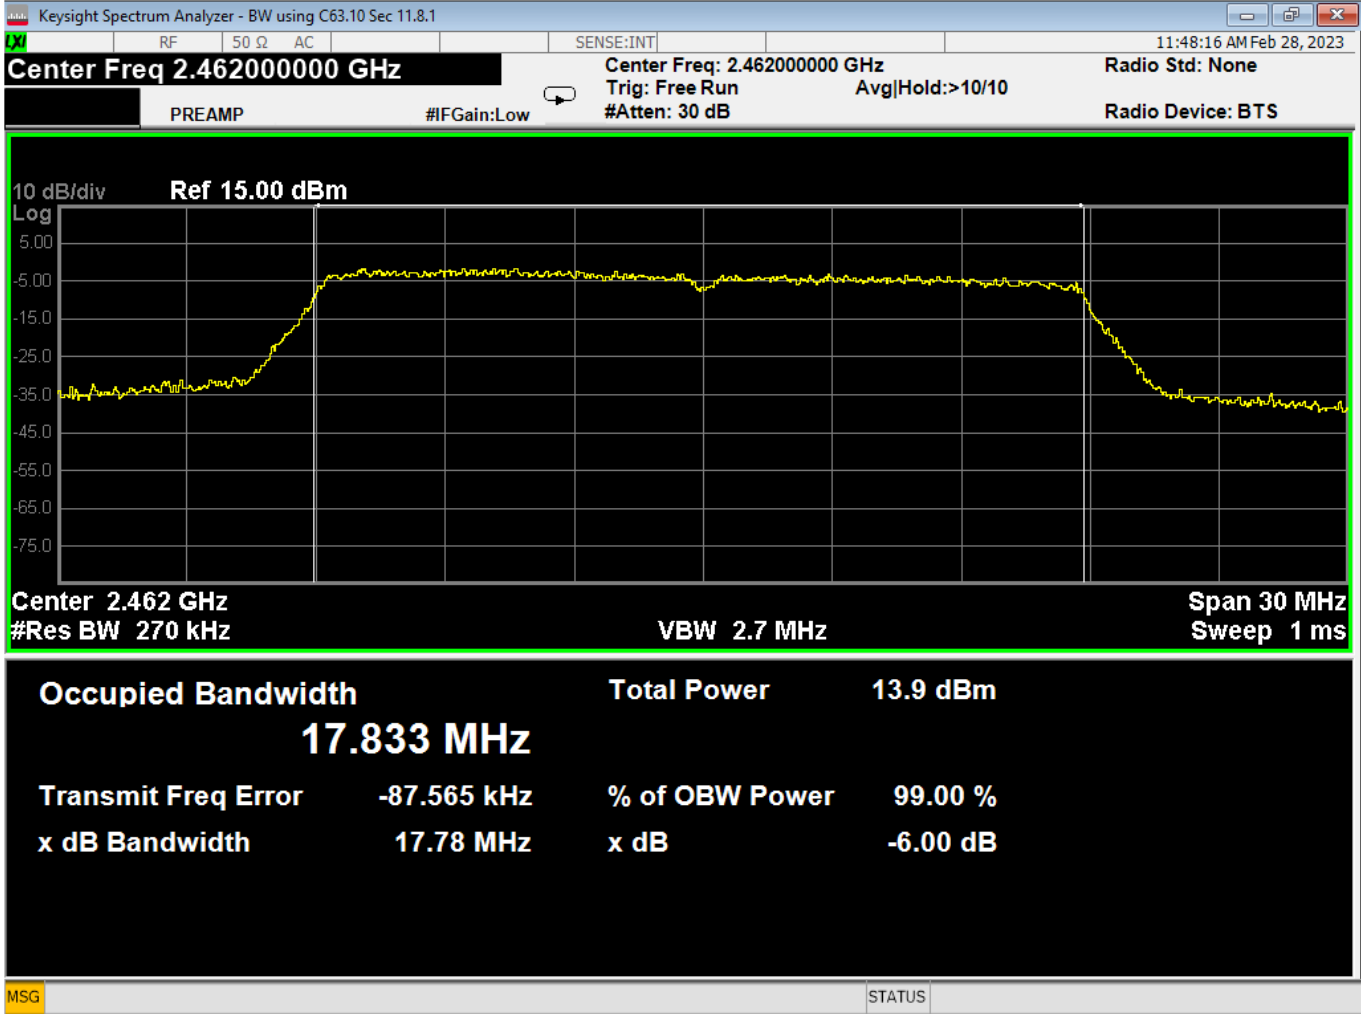

Rev

C

Prepared for:

Garmin International, Inc.

86 Occupied Bandwidth, Mid, Wifi N, Low Data Rate

Report Number:	R20230109-20-E5	Rev	C
Prepared for:	Garmin International, Inc.		

87 Occupied Bandwidth, High, Wifi N, Low Data Rate