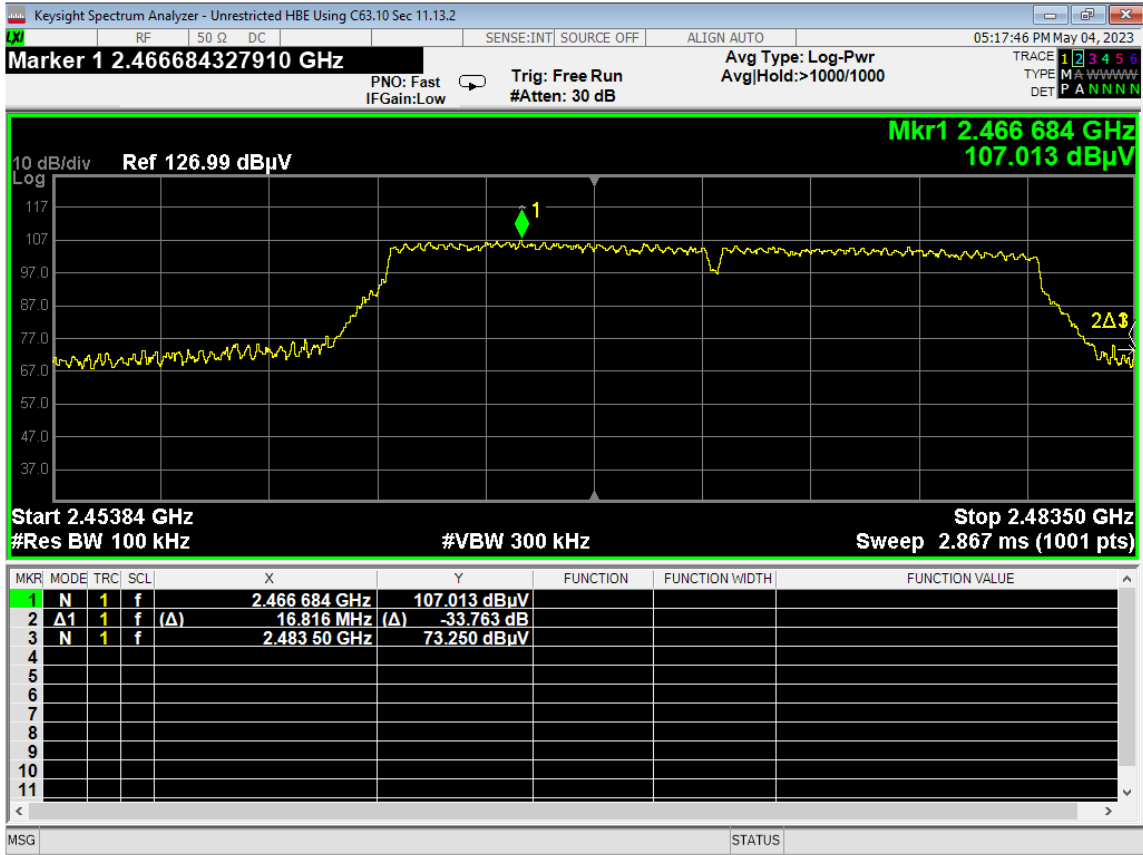

128 6dB Bandwidth, ch13, Wifi G, High Data Rate

129 PSD, ch12, Wifi G, High Data Rate

130 PSD, ch13, Wifi G, High Data Rate

131 Higher Bandedge, Unrestricted, ch13, Wifi G, High Data Rate

132 Average Power, ch12, Wifi N, High Data Rate

135 6dB Bandwidth, ch13, Wifi N, High Data Rate

136 PSD, ch12, Wifi N, High Data Rate

137 PSD, ch13, Wifi N, High Data Rate

138 Higher Bandedge, Unrestricted, ch13, Wifi N, High Data Rate

139 Occupied Bandwidth, ch12, Wifi B, Low Data Rate