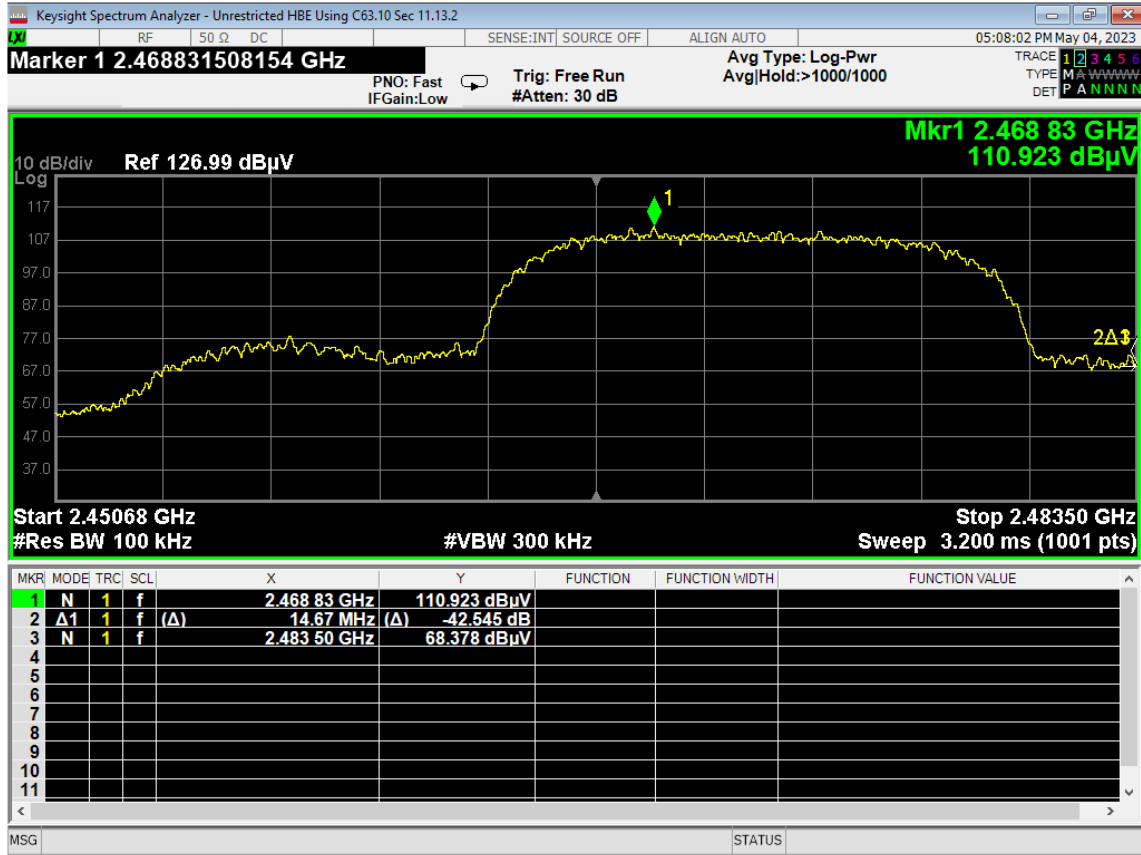

118 Average Power, ch12, Wifi B, High Data Rate

119 Average Power, ch13, Wifi B, High Data Rate

120 6dB Bandwidth, ch12, Wifi B, High Data Rate

Report Number:	R20230109-20-E5	Rev	C
Prepared for:	Garmin International, Inc.		

121 6dB Bandwidth, ch13, Wifi B, High Data Rate

122 PSD, ch12, Wifi B, High Data Rate

123 PSD, ch13, Wifi B, High Data Rate

124 Higher Bandedge, Unrestricted, ch13, Wifi B, High Data Rate

125 Average Power, ch12, Wifi G, High Data Rate