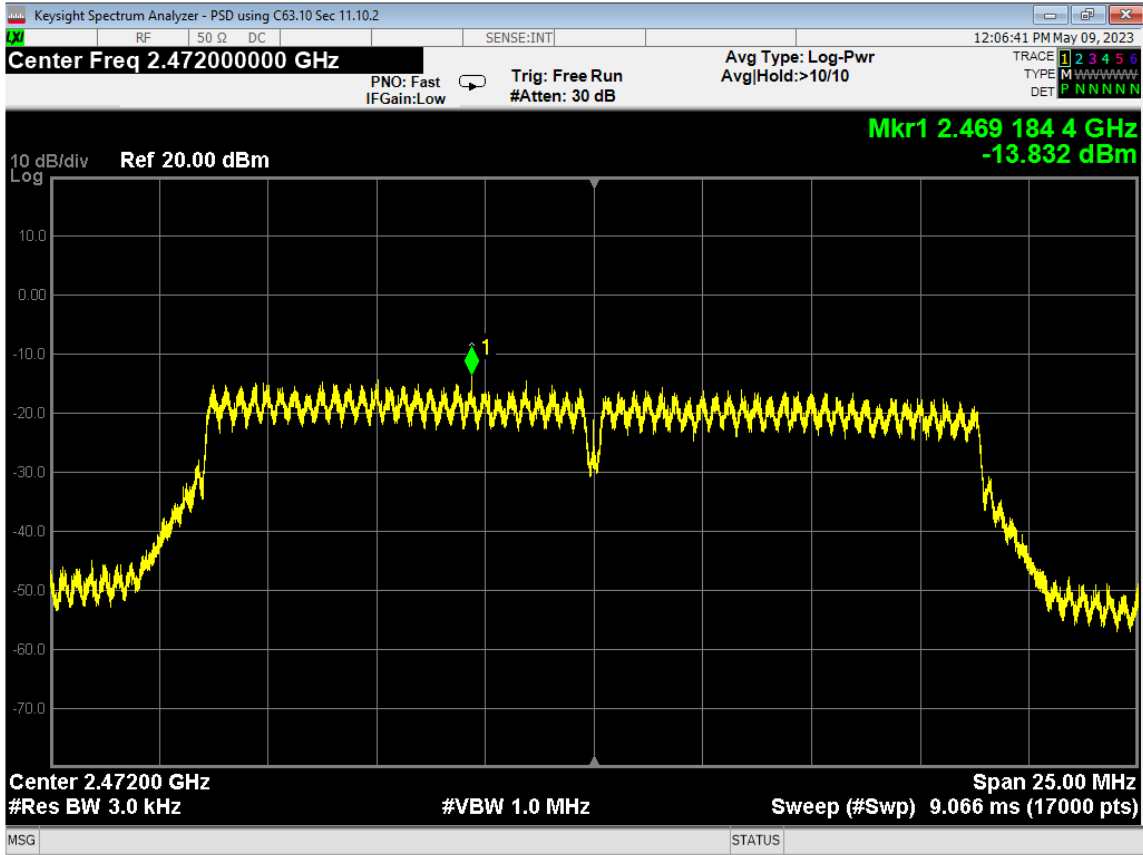

105 Average Power, ch13, Wifi G, Low Data Rate

106 6dB Bandwidth, ch12, Wifi G, Low Data Rate

107 6dB Bandwidth, ch13, Wifi G, Low Data Rate

108 PSD, ch12, Wifi G, Low Data Rate

109 PSD, ch13, Wifi G, Low Data Rate

110 Higher Bandedge, Unrestricted, ch13, Wifi G, Low Data Rate

111 Average Power, ch12, Wifi N, Low Data Rate

112 Average Power, ch13, Wifi N, Low Data Rate

Report Number:	R20230109-20-E5	Rev	C
Prepared for:	Garmin International, Inc.		

113 6dB Bandwidth, ch12, Wifi N, Low Data Rate

114 6dB Bandwidth, ch13, Wifi N, Low Data Rate

115 PSD, ch12, Wifi N, Low Data Rate

116 PSD, ch13, Wifi N, Low Data Rate

117 Higher Bandedge, Unrestricted, ch13, Wifi N, Low Data Rate