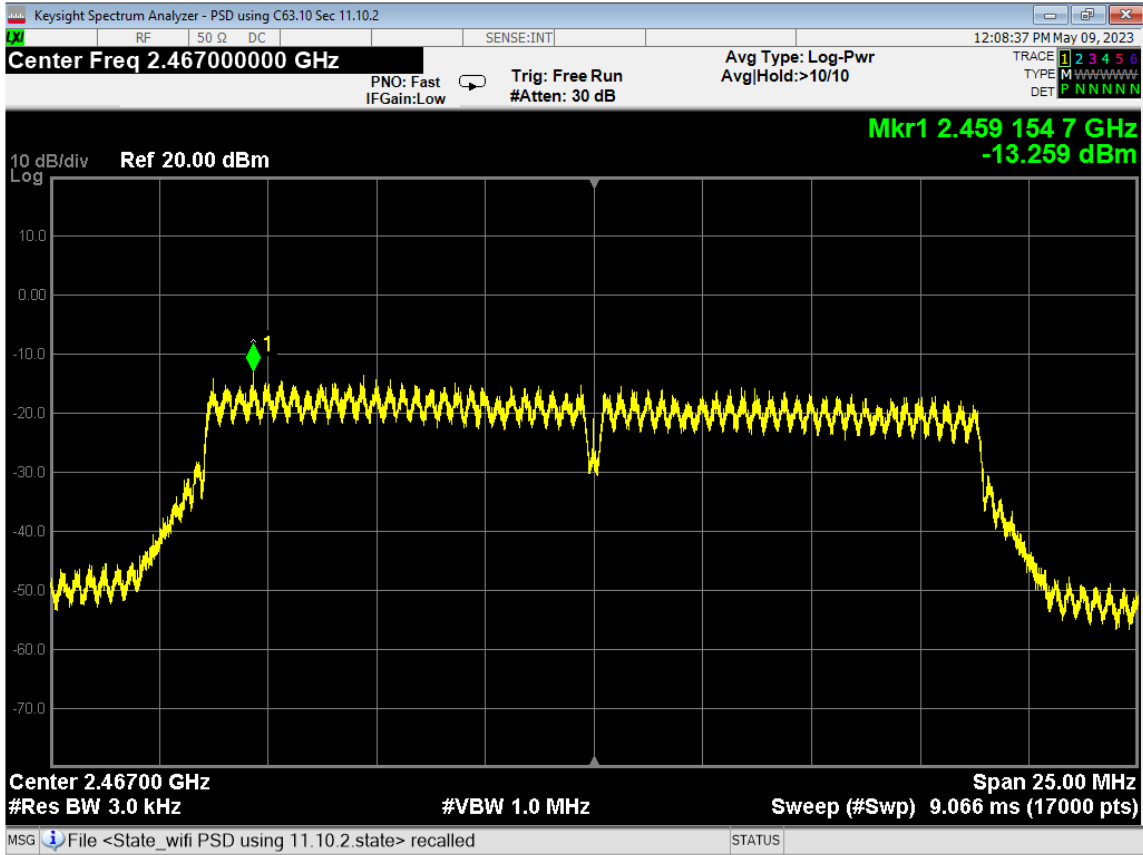

128 6dB Bandwidth, ch13, Wifi G, High Data Rate

129 PSD, ch12, Wifi G, High Data Rate

130 PSD, ch13, Wifi G, High Data Rate

131 Higher Bandedge, Unrestricted, ch13, Wifi G, High Data Rate

132 Average Power, ch12, Wifi N, High Data Rate

Report Number:	R20230109-20-E5	Rev	C
Prepared for:	Garmin International, Inc.		

133 Average Power, ch13, Wifi N, High Data Rate

134 6dB Bandwidth, ch12, Wifi N, High Data Rate

Report Number:	R20230109-20-E5	Rev	C
Prepared for:	Garmin International, Inc.		

135 6dB Bandwidth, ch13, Wifi N, High Data Rate

136 PSD, ch12, Wifi N, High Data Rate

137 PSD, ch13, Wifi N, High Data Rate

138 Higher Bandedge, Unrestricted, ch13, Wifi N, High Data Rate

139 Occupied Bandwidth, ch12, Wifi B, Low Data Rate