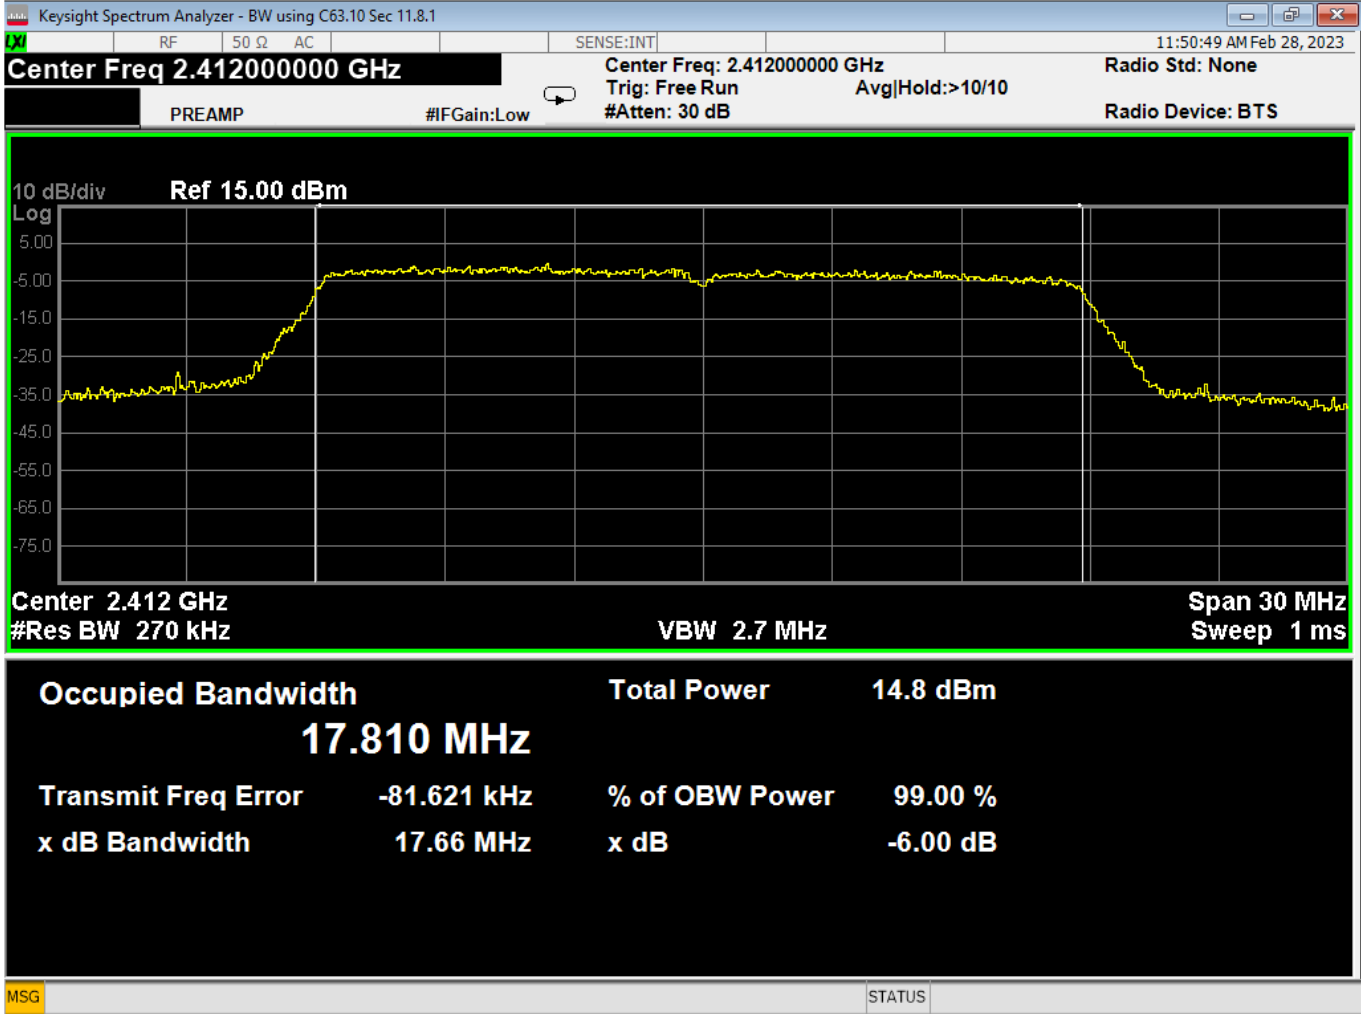

Report Number:	R20230109-20-E5	Rev	C
Prepared for:	Garmin International, Inc.		

94 Occupied Bandwidth, Low, Wifi N, High Data Rate