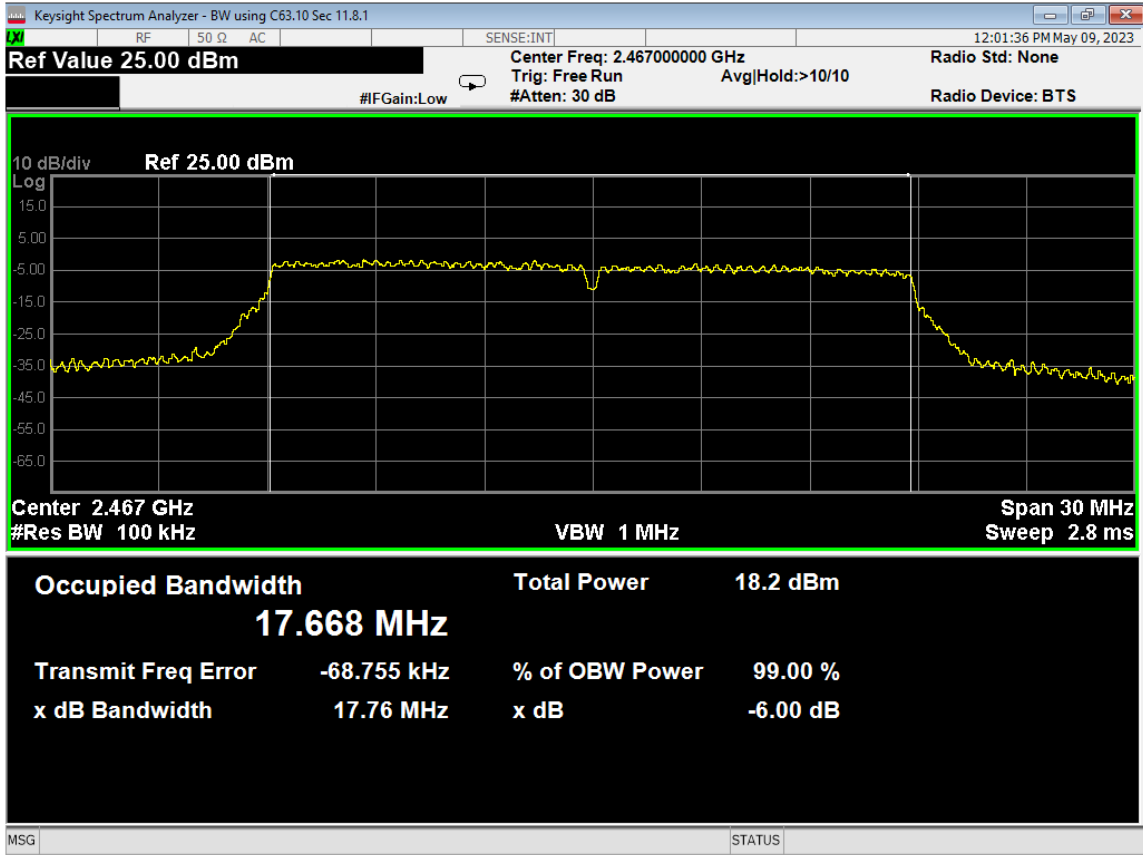

105 Average Power, ch13, Wifi G, Low Data Rate

106 6dB Bandwidth, ch12, Wifi G, Low Data Rate

107 6dB Bandwidth, ch13, Wifi G, Low Data Rate

108 PSD, ch12, Wifi G, Low Data Rate

109 PSD, ch13, Wifi G, Low Data Rate

110 Higher Bandedge, Unrestricted, ch13, Wifi G, Low Data Rate

111 Average Power, ch12, Wifi N, Low Data Rate

112 Average Power, ch13, Wifi N, Low Data Rate

Report Number:	R20230109-20-E5	Rev	C
Prepared for:	Garmin International, Inc.		