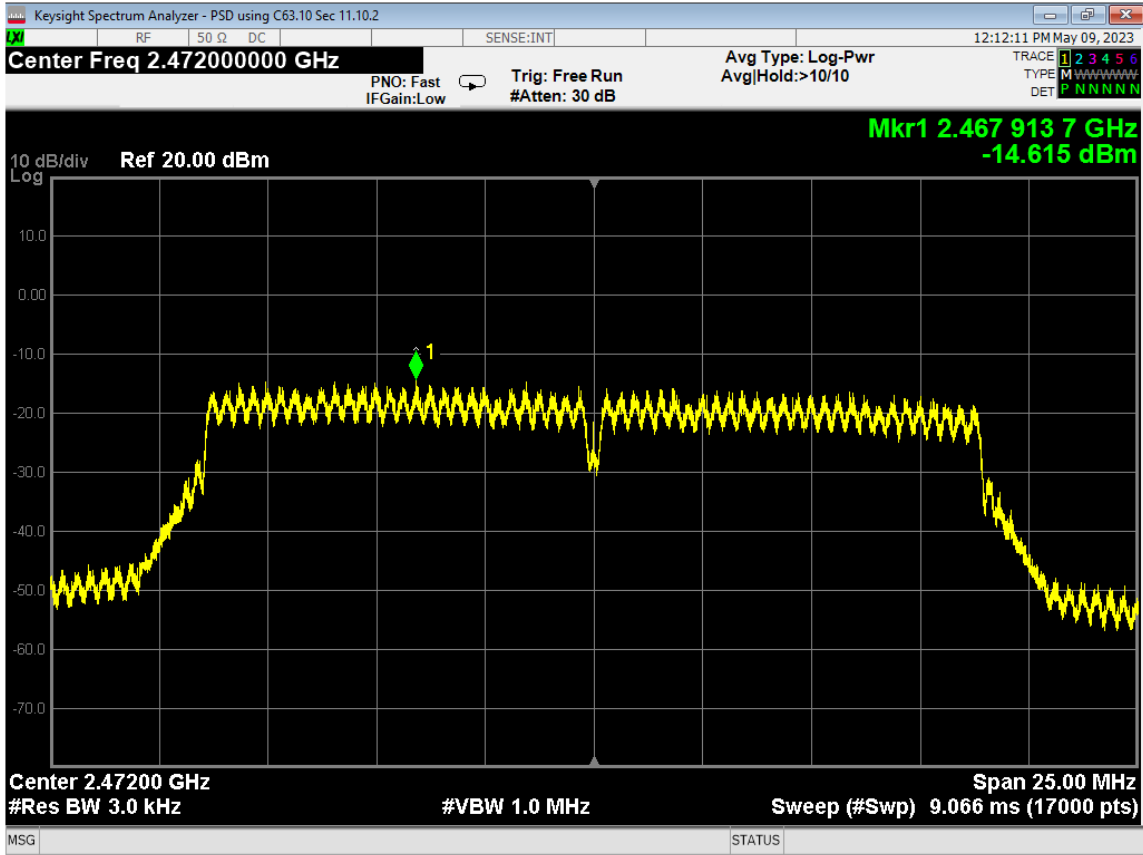

128 6dB Bandwidth, ch13, Wifi G, High Data Rate

129 PSD, ch12, Wifi G, High Data Rate

130 PSD, ch13, Wifi G, High Data Rate

131 Higher Bandedge, Unrestricted, ch13, Wifi G, High Data Rate

132 Average Power, ch12, Wifi N, High Data Rate

Report Number:	R20230109-20-E5	Rev	C
Prepared for:	Garmin International, Inc.		

133 Average Power, ch13, Wifi N, High Data Rate

134 6dB Bandwidth, ch12, Wifi N, High Data Rate

Report Number:	R20230109-20-E5	Rev	C
Prepared for:	Garmin International, Inc.		

135 6dB Bandwidth, ch13, Wifi N, High Data Rate

136 PSD, ch12, Wifi N, High Data Rate

137 PSD, ch13, Wifi N, High Data Rate

138 Higher Bandedge, Unrestricted, ch13, Wifi N, High Data Rate

139 Occupied Bandwidth, ch12, Wifi B, Low Data Rate