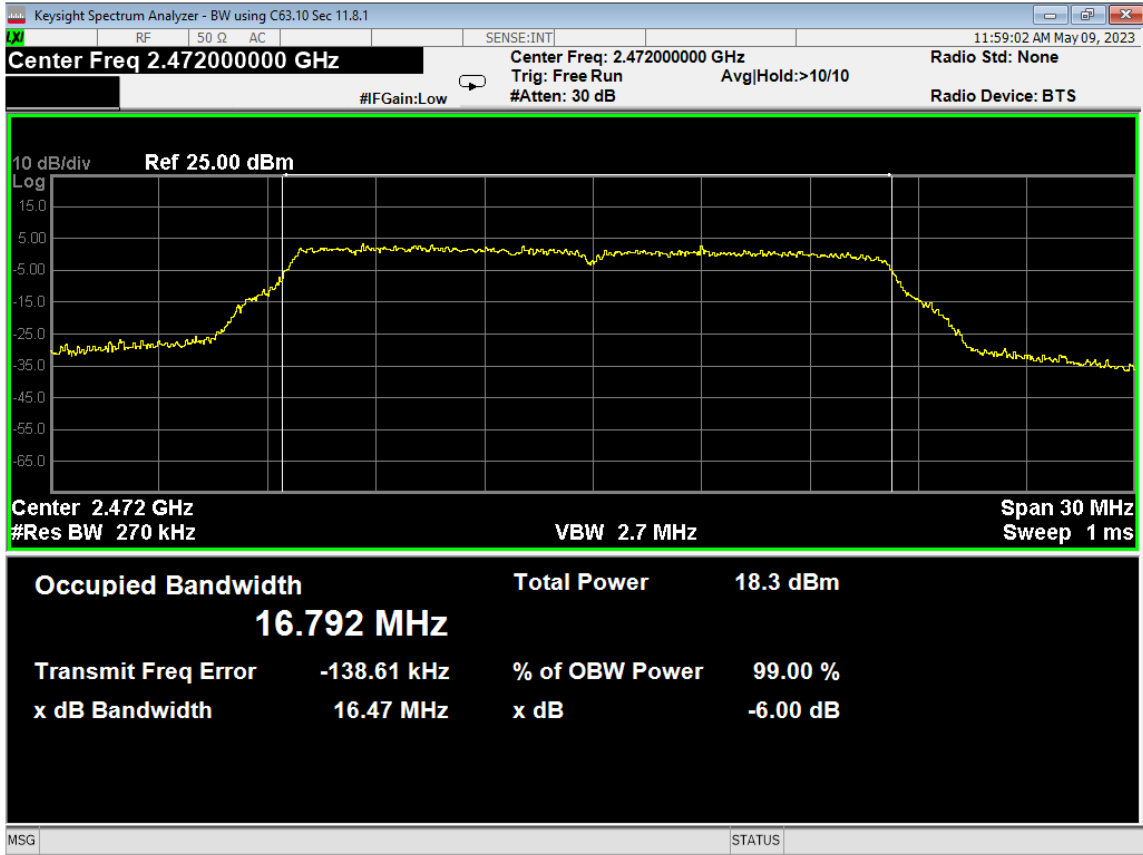

Report Number:	R20230109-20-E5	Rev	C
Prepared for:	Garmin International, Inc.		

148 Occupied Bandwidth, ch13, Wifi G, High Data Rate