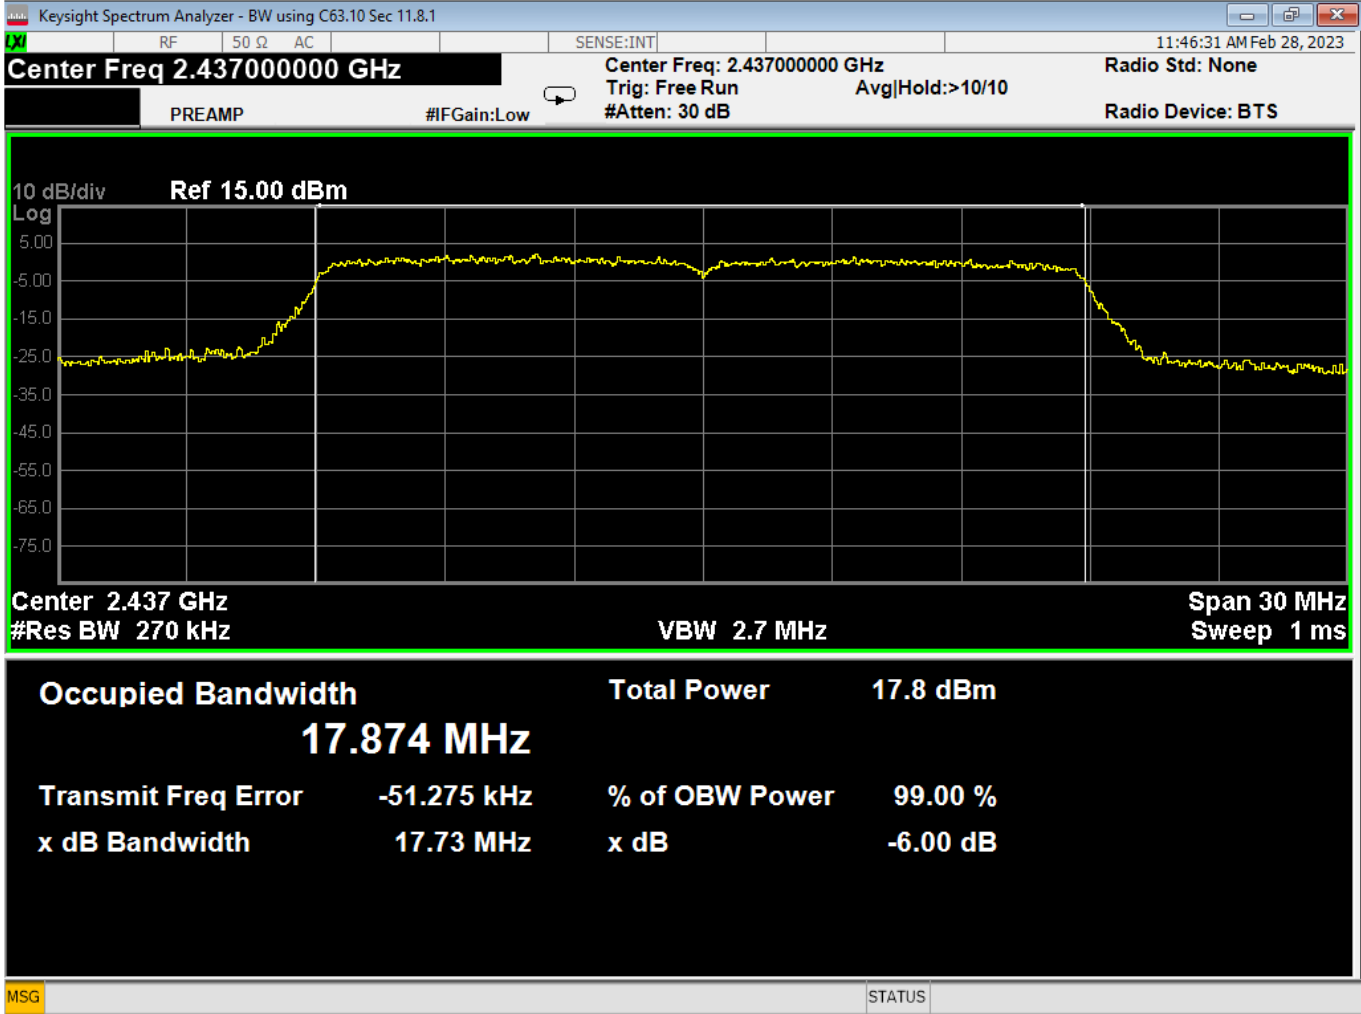

Report Number:

R20230109-20-E5

Rev

C

Prepared for:

Garmin International, Inc.

86 Occupied Bandwidth, Mid, Wifi N, Low Data Rate