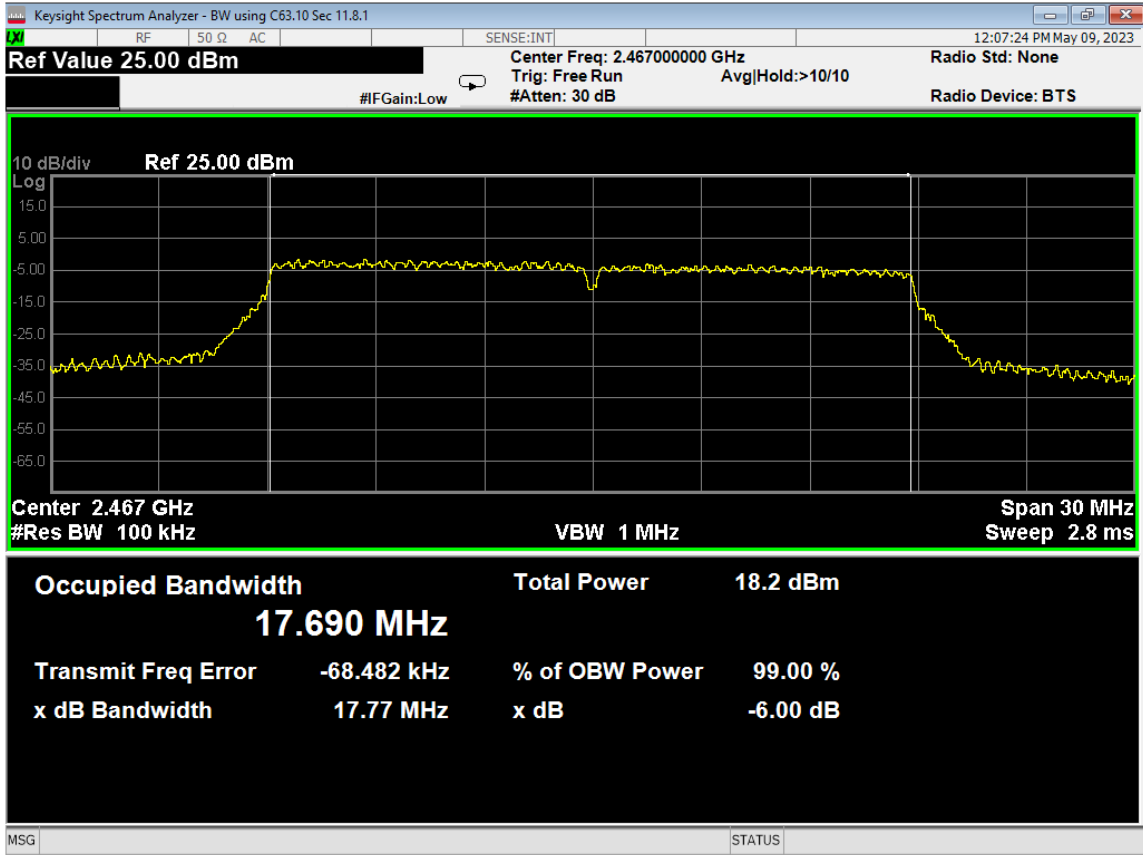

134 6dB Bandwidth, ch12, Wifi N, High Data Rate