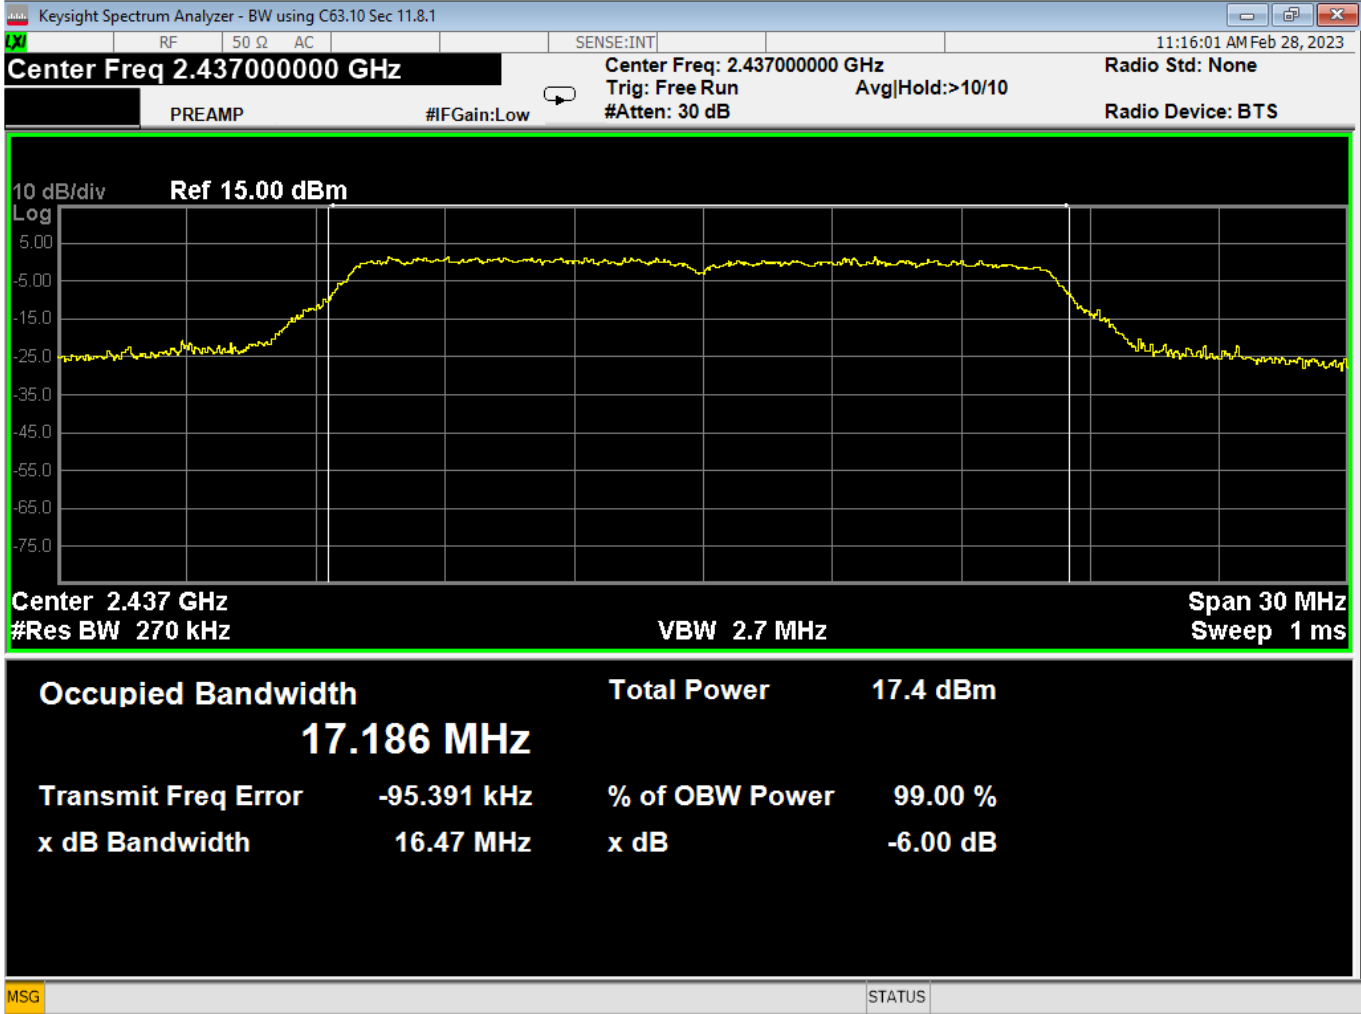

Report Number:	R20230109-20-E5	Rev	C
Prepared for:	Garmin International, Inc.		

83 Occupied Bandwidth, Mid, Wifi G, Low Data Rate