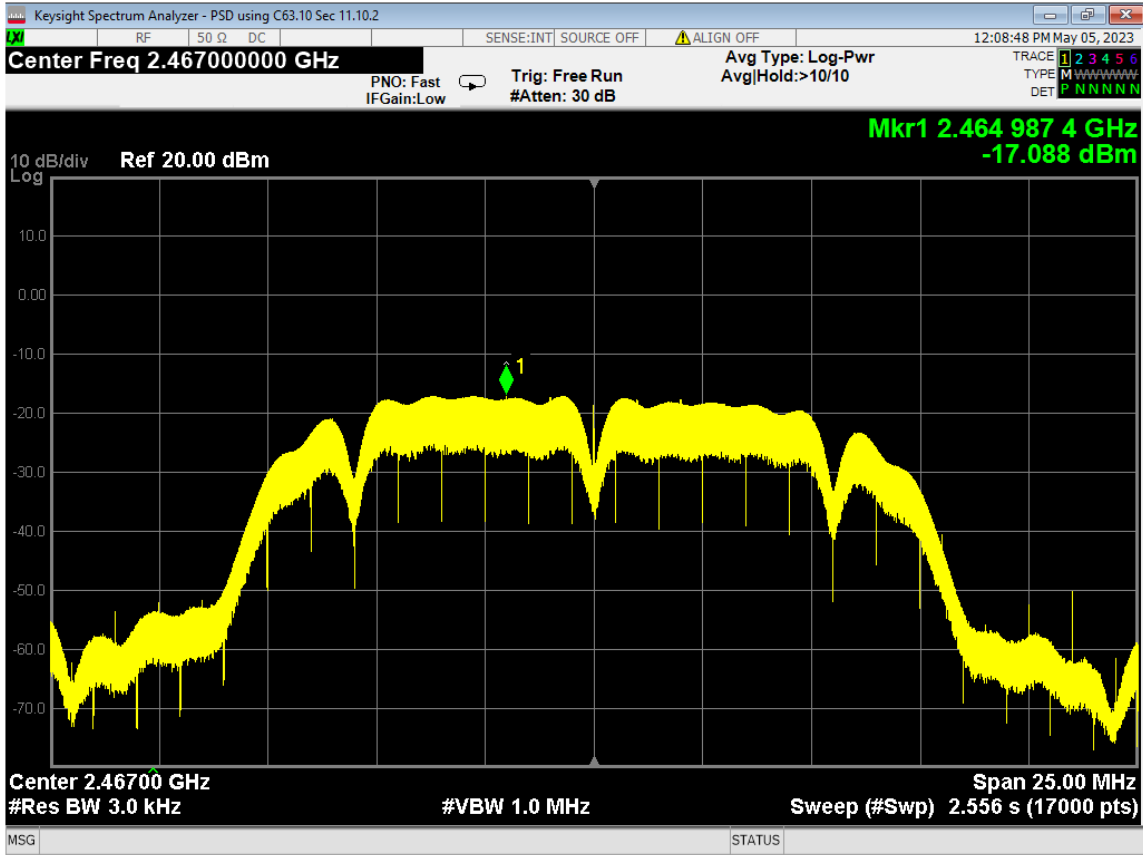

98 Average Power, ch13, Wifi B, Low Data Rate

Report Number:

R20230109-20-E5

Rev

C

Prepared for:

Garmin International, Inc.

99 6dB Bandwidth, ch12, Wifi B, Low Data Rate

100 6dB Bandwidth, ch13, Wifi B, Low Data Rate

101 PSD, ch12, Wifi B, Low Data Rate

102 PSD, ch13, Wifi B, Low Data Rate

103 Higher Bandedge, Unrestricted, ch13, Wifi B, Low Data Rate

104 Average Power, ch12, Wifi G, Low Data Rate

105 Average Power, ch13, Wifi G, Low Data Rate

106 6dB Bandwidth, ch12, Wifi G, Low Data Rate

107 6dB Bandwidth, ch13, Wifi G, Low Data Rate

108 PSD, ch12, Wifi G, Low Data Rate

109 PSD, ch13, Wifi G, Low Data Rate