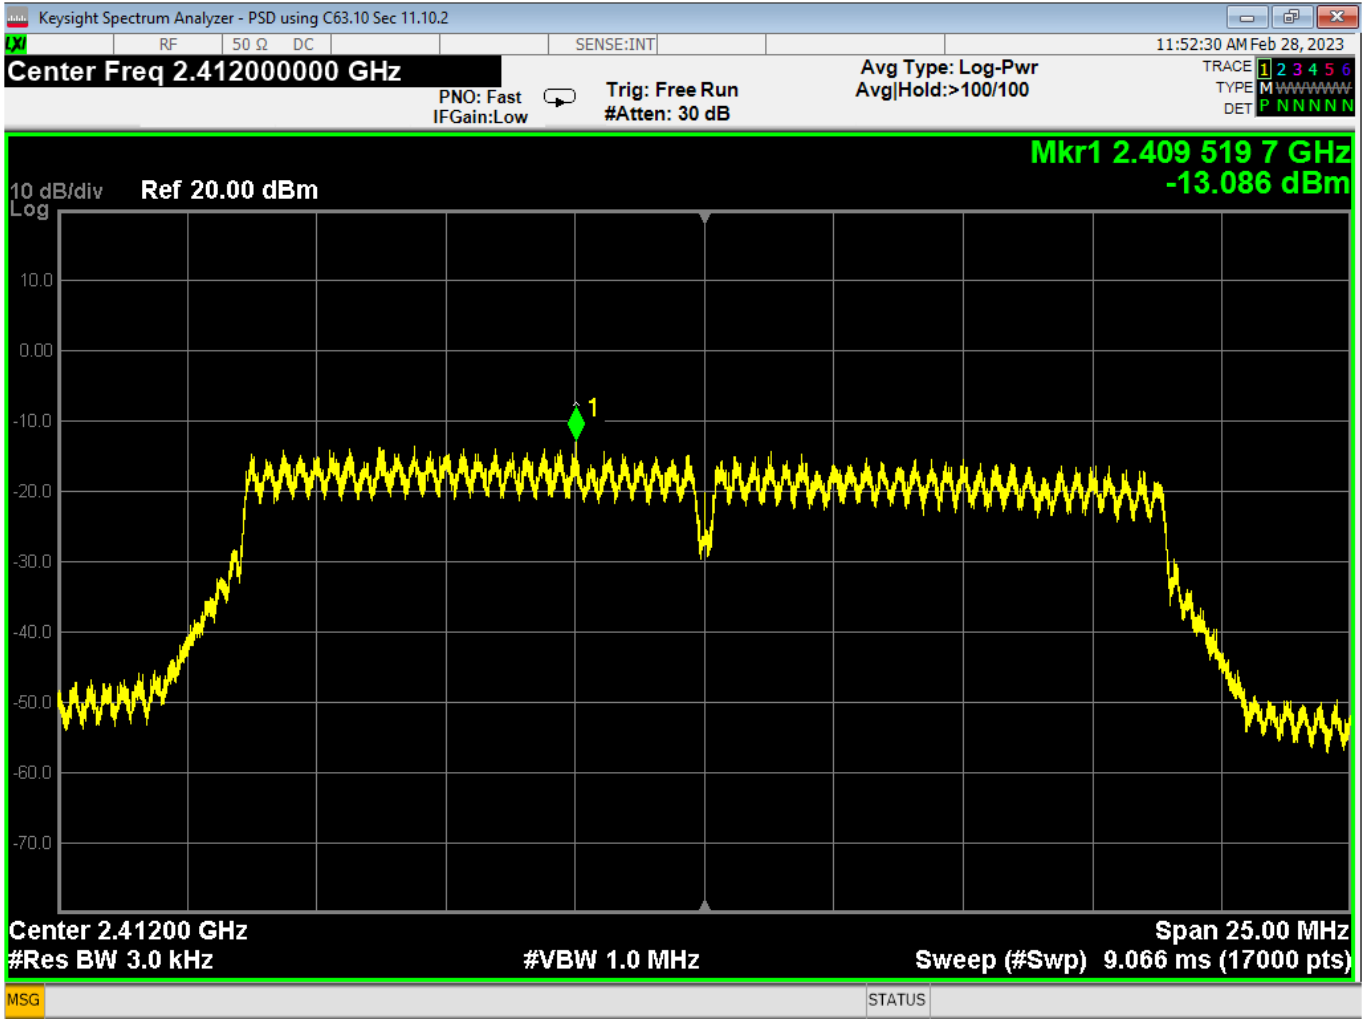

70 6dB Bandwidth, Mid, Wifi N, High Data Rate

Report Number:	R20230109-20-E5	Rev	C
Prepared for:	Garmin International, Inc.		

71 dB Bandwidth, High, Wifi N, High Data Rate

Report Number:	R20230109-20-E5	Rev	C
Prepared for:	Garmin International, Inc.		