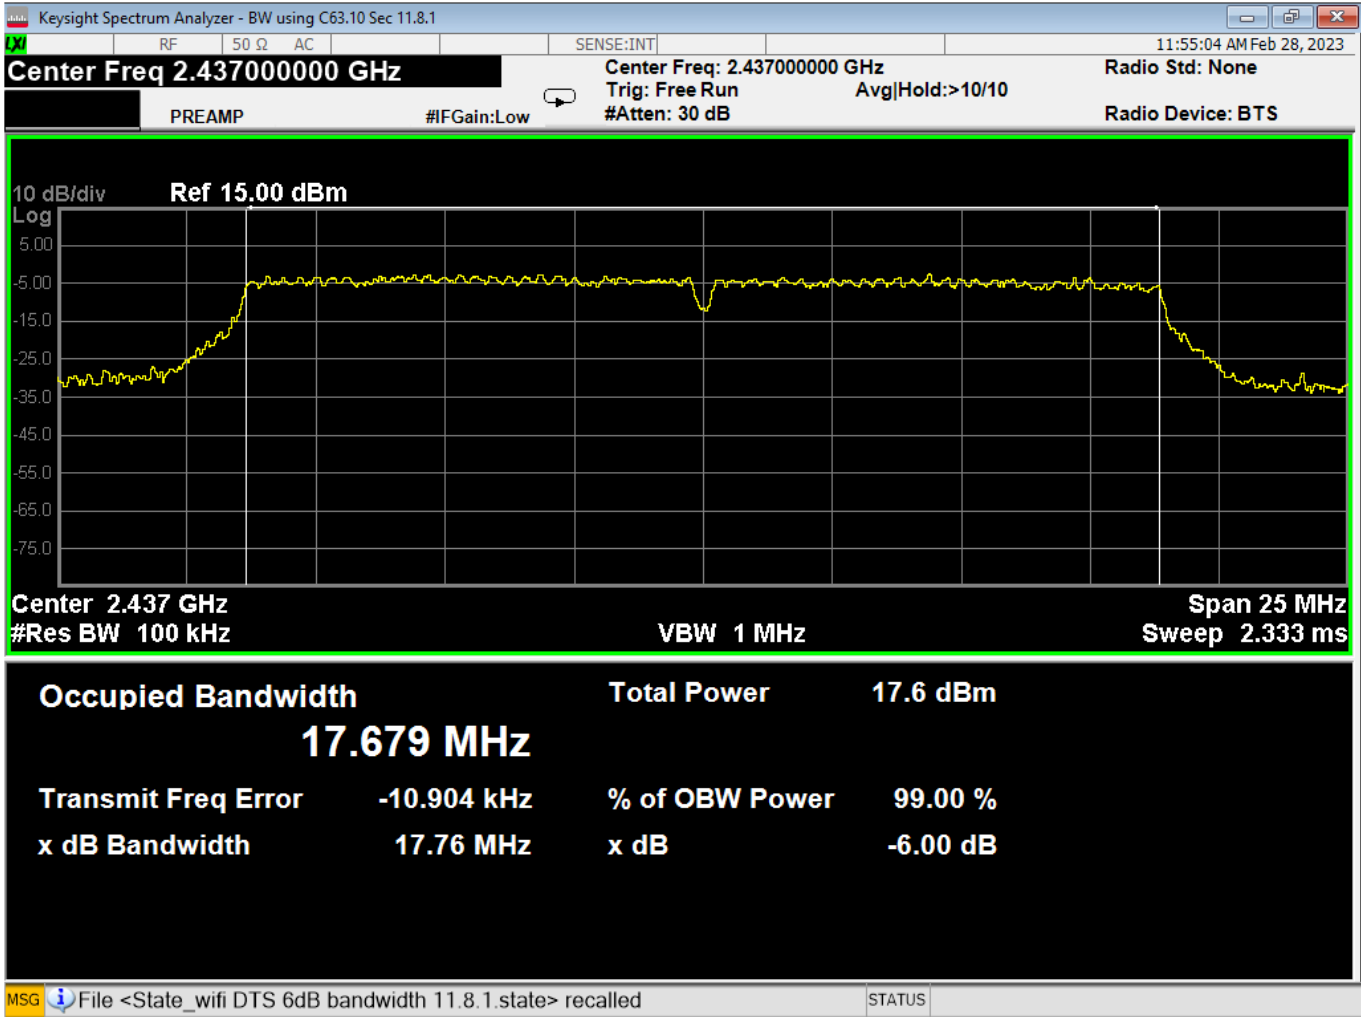

68 Average Power, High, Wifi N, High Data Rate

Report Number:	R20230109-20-E5	Rev	C
Prepared for:	Garmin International, Inc.		

69 dB Bandwidth, Low, Wifi N, High Data Rate

Report Number:	R20230109-20-E5	Rev	C
Prepared for:	Garmin International, Inc.		