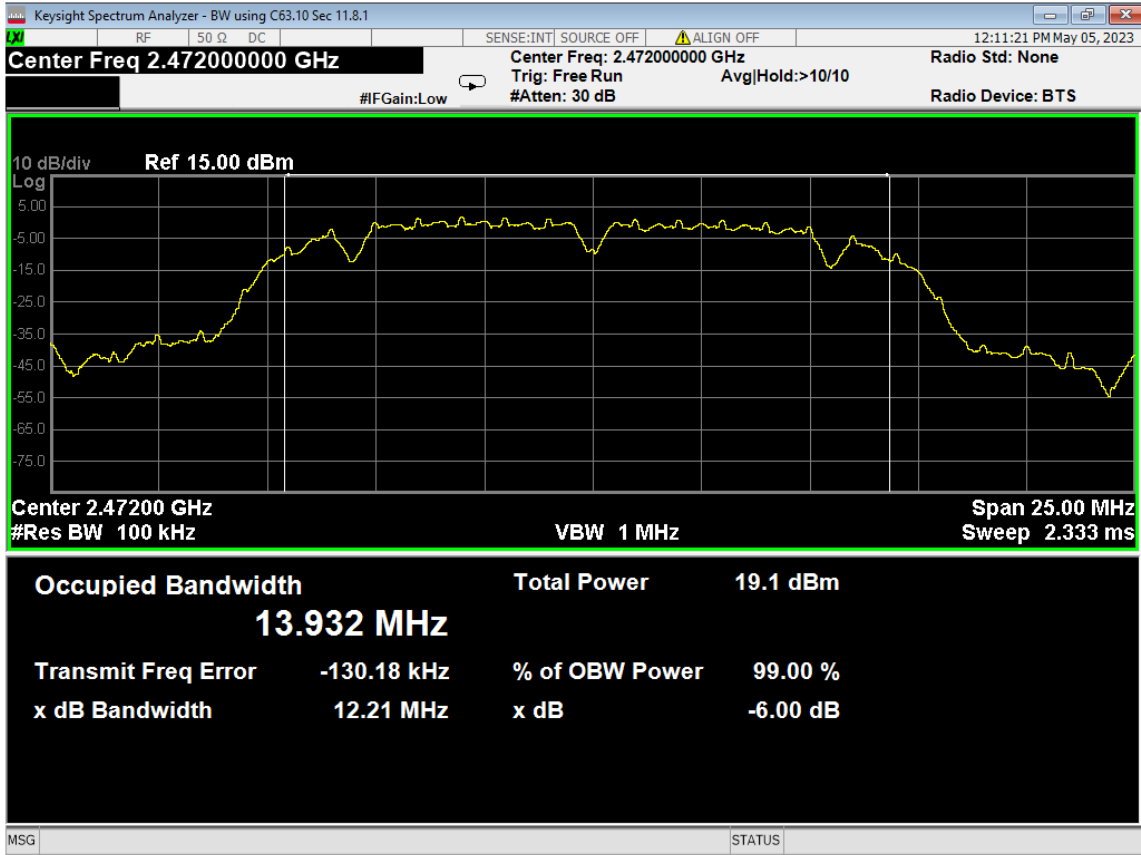

98 Average Power, ch13, Wifi B, Low Data Rate

Report Number:

R20230109-20-E5

Rev

C

Prepared for:

Garmin International, Inc.

99 6dB Bandwidth, ch12, Wifi B, Low Data Rate

100 6dB Bandwidth, ch13, Wifi B, Low Data Rate

101 PSD, ch12, Wifi B, Low Data Rate

102 PSD, ch13, Wifi B, Low Data Rate

103 Higher Bandedge, Unrestricted, ch13, Wifi B, Low Data Rate

104 Average Power, ch12, Wifi G, Low Data Rate