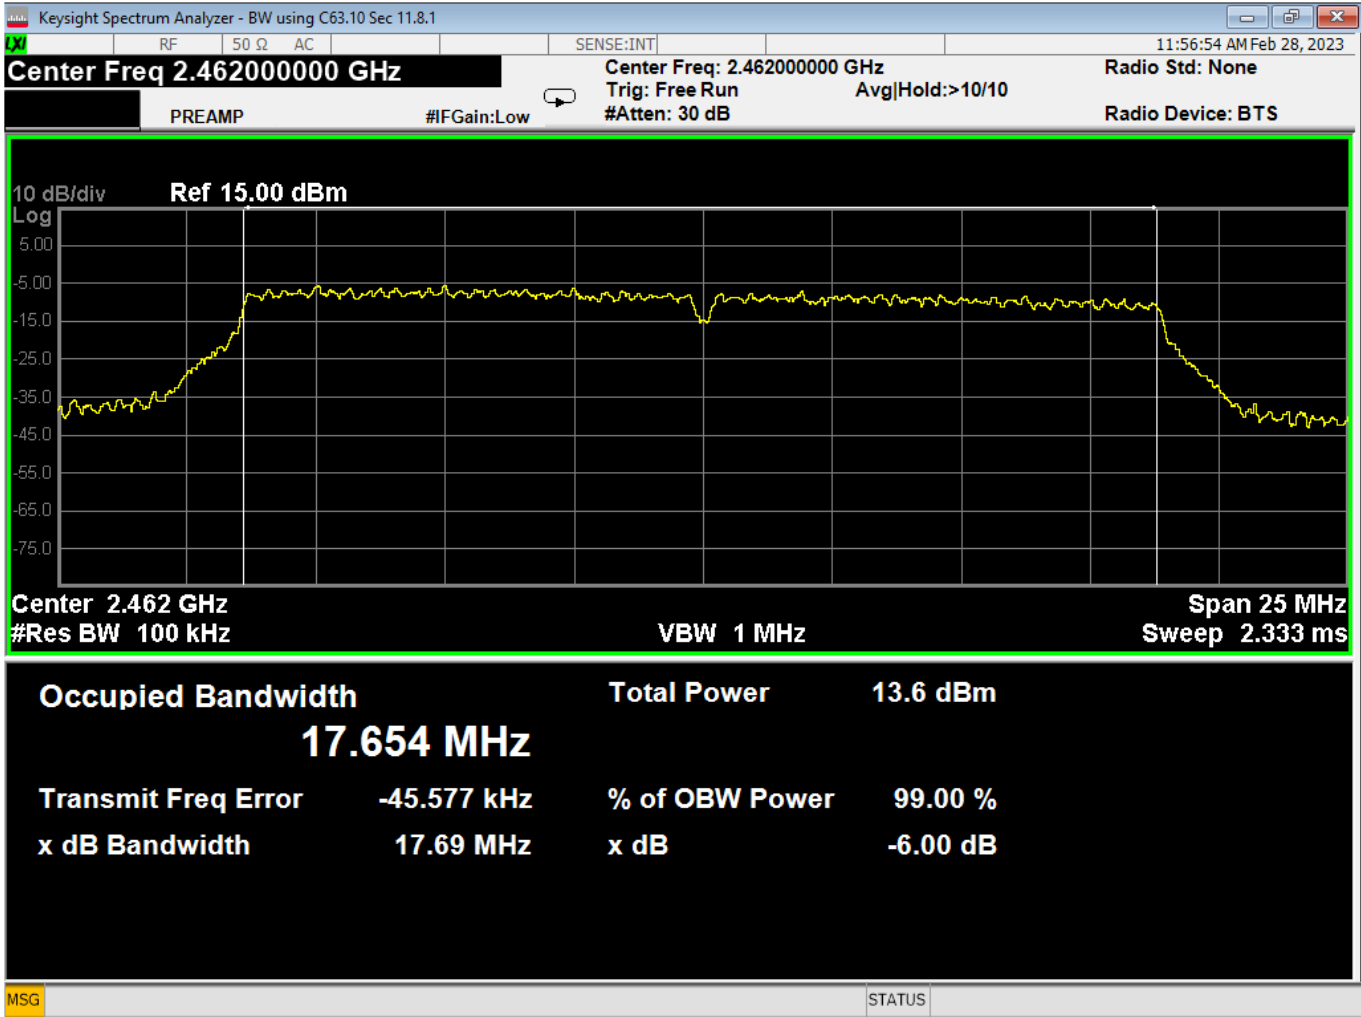

Report Number:	R20230109-20-E5	Rev	C
Prepared for:	Garmin International, Inc.		

71 dB Bandwidth, High, Wifi N, High Data Rate