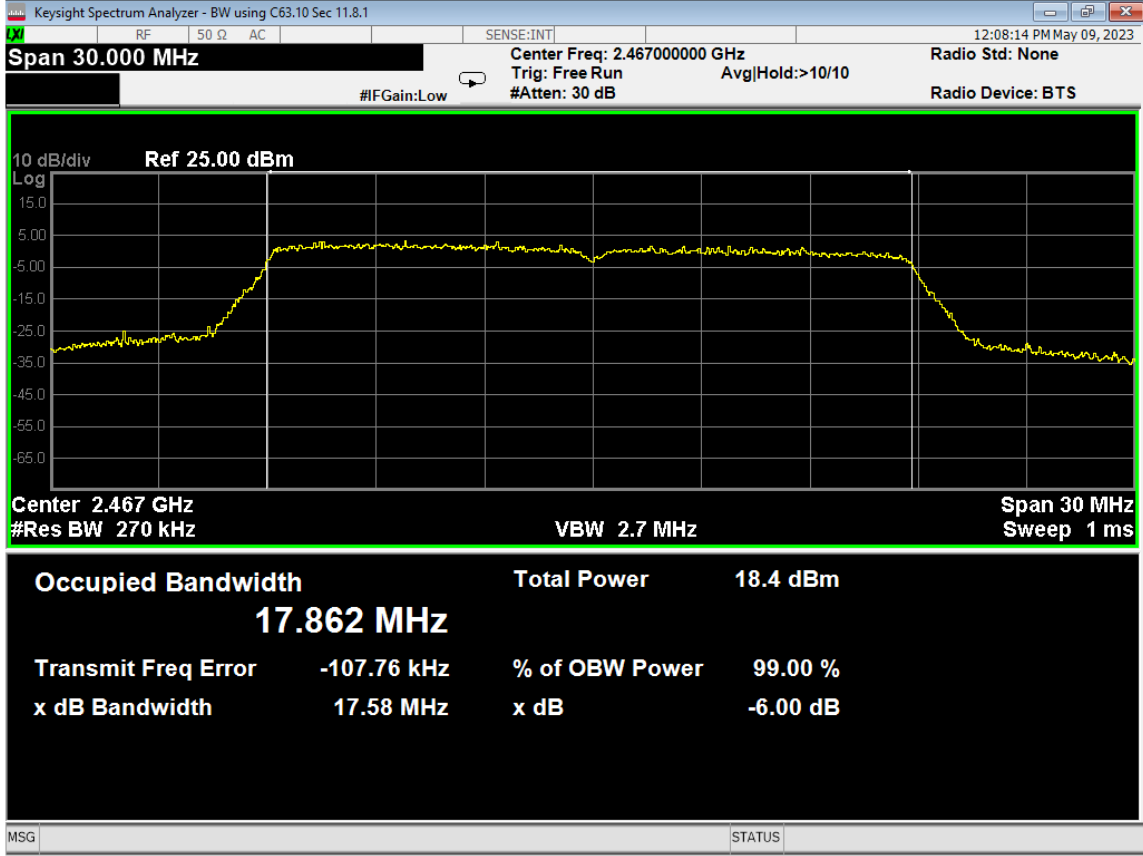

Report Number:	R20230109-20-E5	Rev	C
Prepared for:	Garmin International, Inc.		

149 Occupied Bandwidth, ch12, Wifi N, High Data Rate