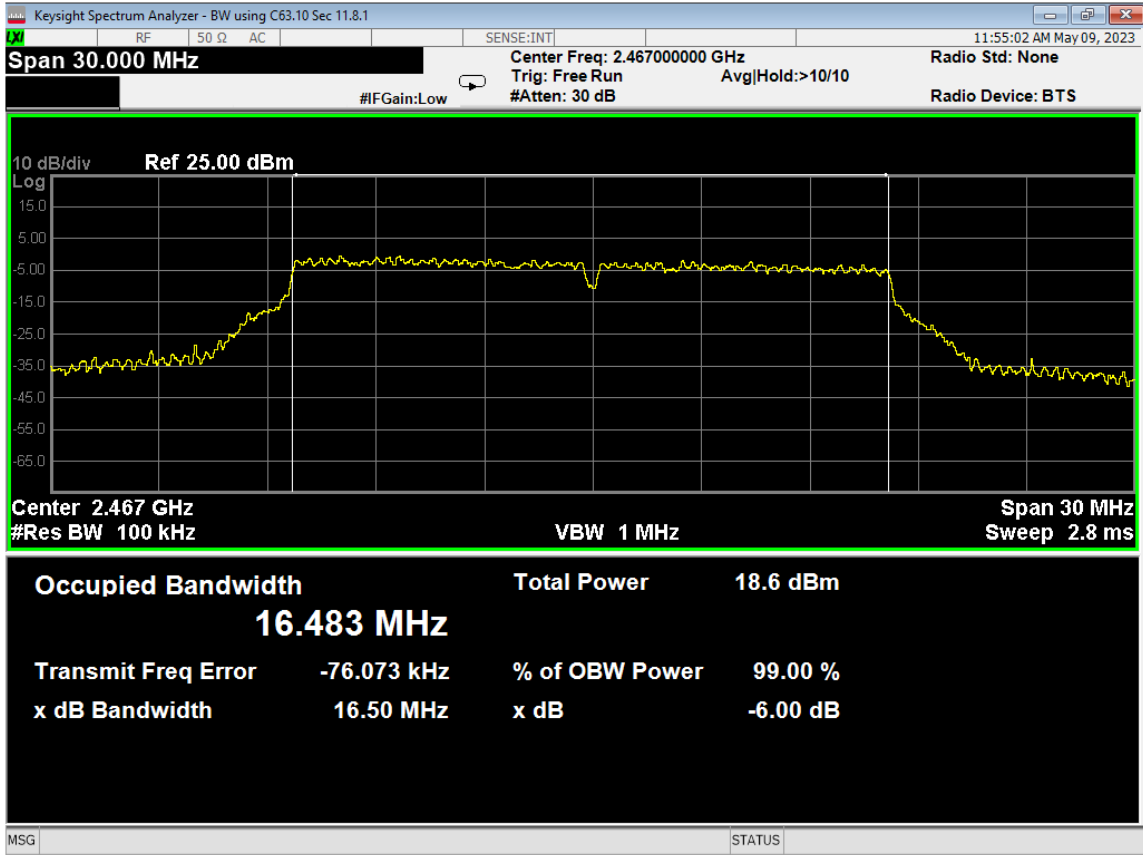

127 6dB Bandwidth, ch12, Wifi G, High Data Rate