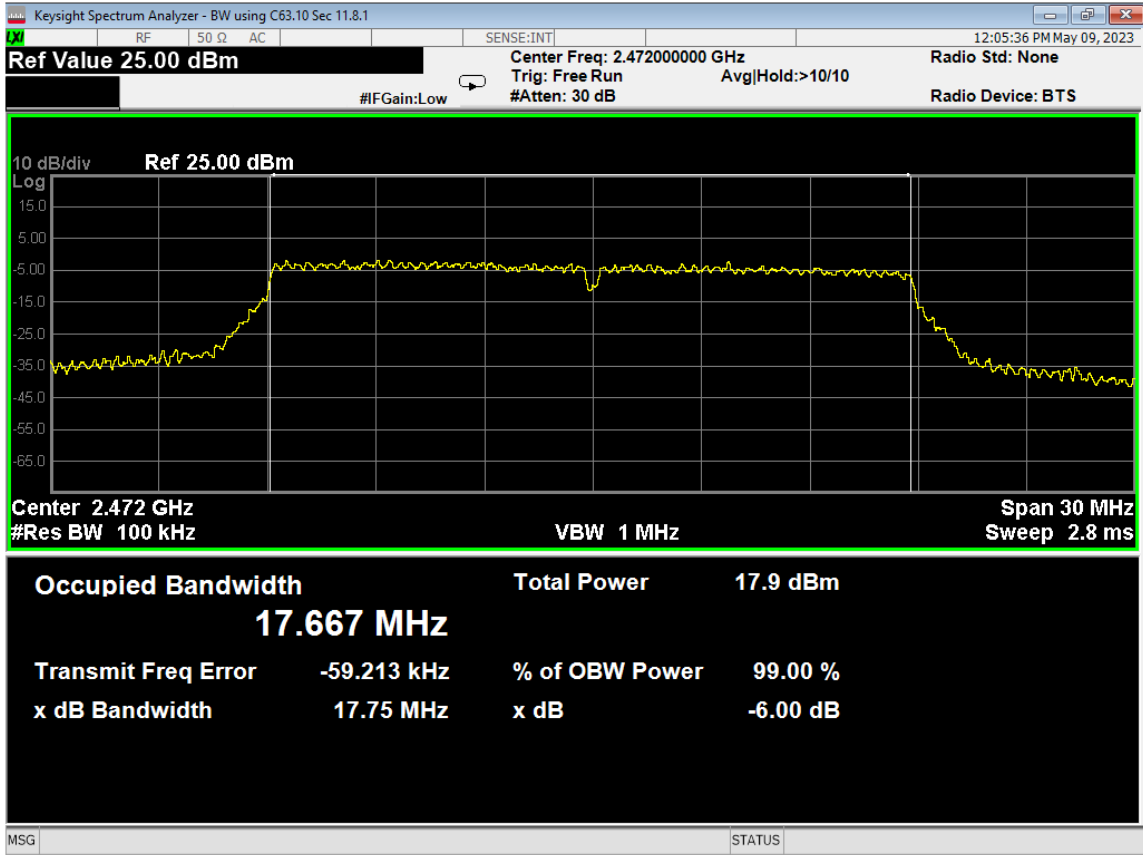

114 6dB Bandwidth, ch13, Wifi N, Low Data Rate