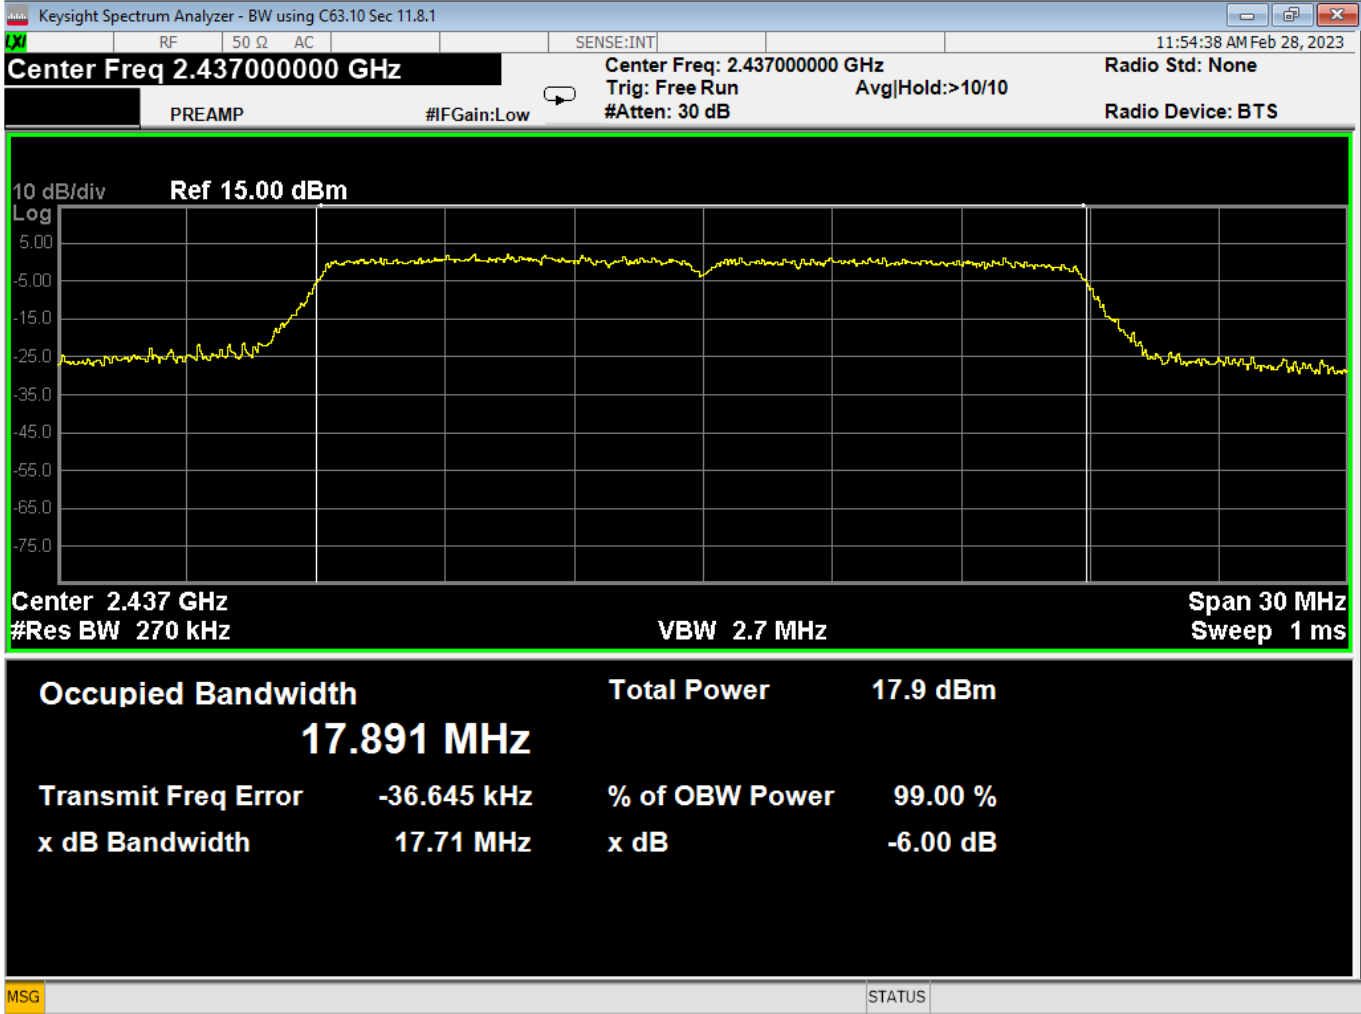

93 Occupied Bandwidth, High, Wifi G, High Data Rate

Report Number:	R20230109-20-E5	Rev	C
Prepared for:	Garmin International, Inc.		

94 Occupied Bandwidth, Low, Wifi N, High Data Rate

Report Number:	R20230109-20-E5	Rev	C
Prepared for:	Garmin International, Inc.		