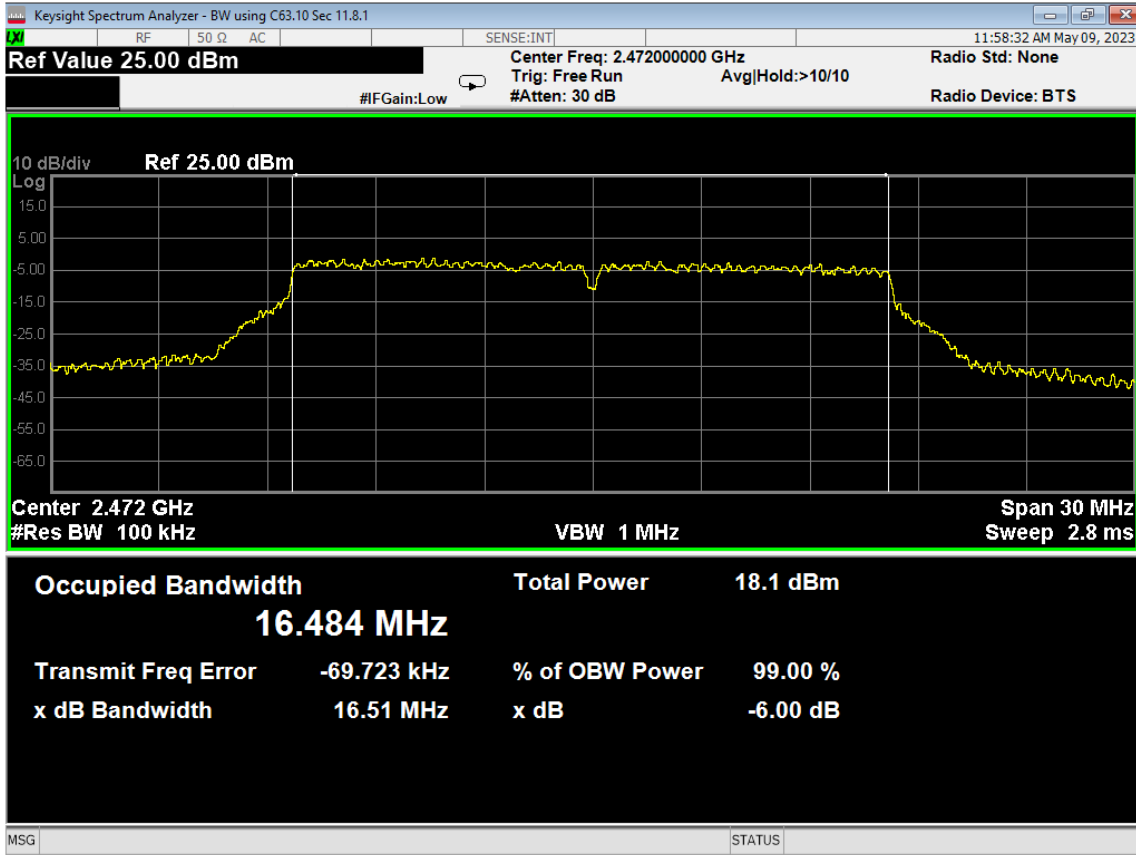

126 Average Power, ch13, Wifi G, High Data Rate

127 6dB Bandwidth, ch12, Wifi G, High Data Rate

Report Number:

R20230109-20-E5

Rev

C

Prepared for:

Garmin International, Inc.

128 6dB Bandwidth, ch13, Wifi G, High Data Rate

129 PSD, ch12, Wifi G, High Data Rate

130 PSD, ch13, Wifi G, High Data Rate

131 Higher Bandedge, Unrestricted, ch13, Wifi G, High Data Rate

132 Average Power, ch12, Wifi N, High Data Rate