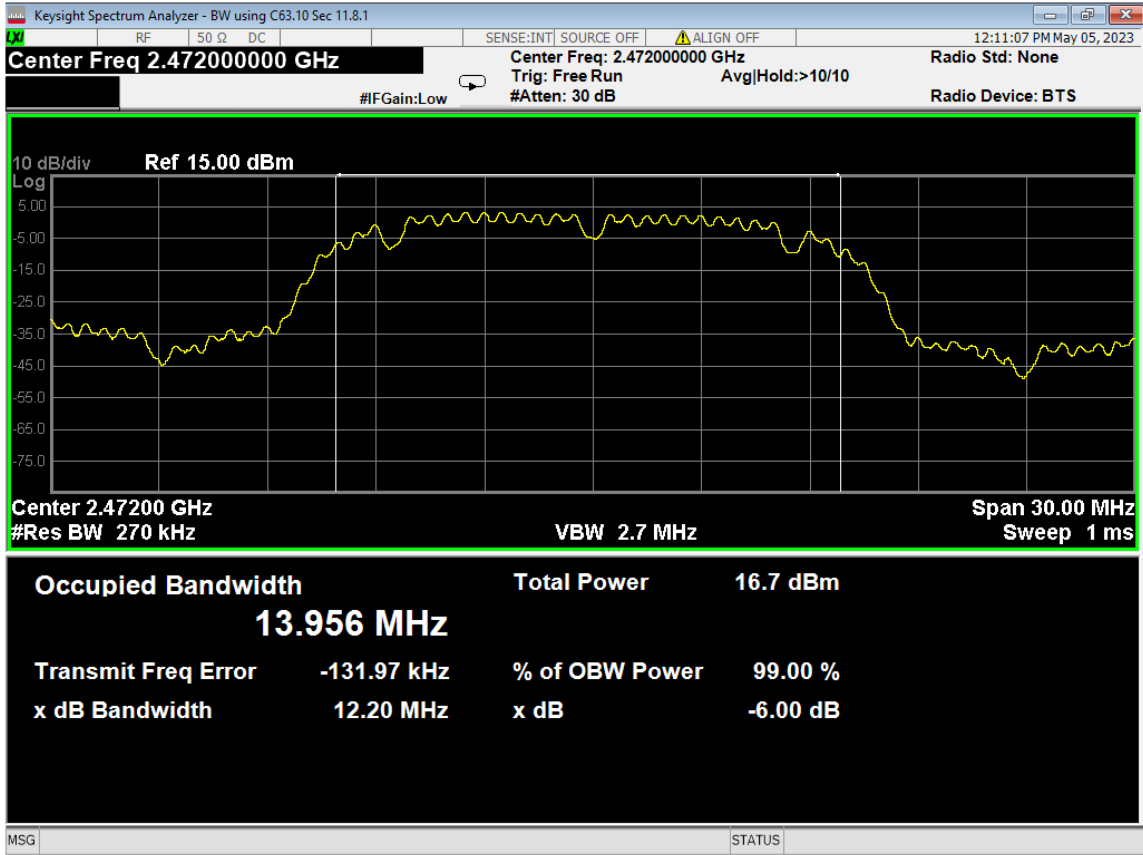

135 6dB Bandwidth, ch13, Wifi N, High Data Rate

136 PSD, ch12, Wifi N, High Data Rate

137 PSD, ch13, Wifi N, High Data Rate

138 Higher Bandedge, Unrestricted, ch13, Wifi N, High Data Rate

139 Occupied Bandwidth, ch12, Wifi B, Low Data Rate