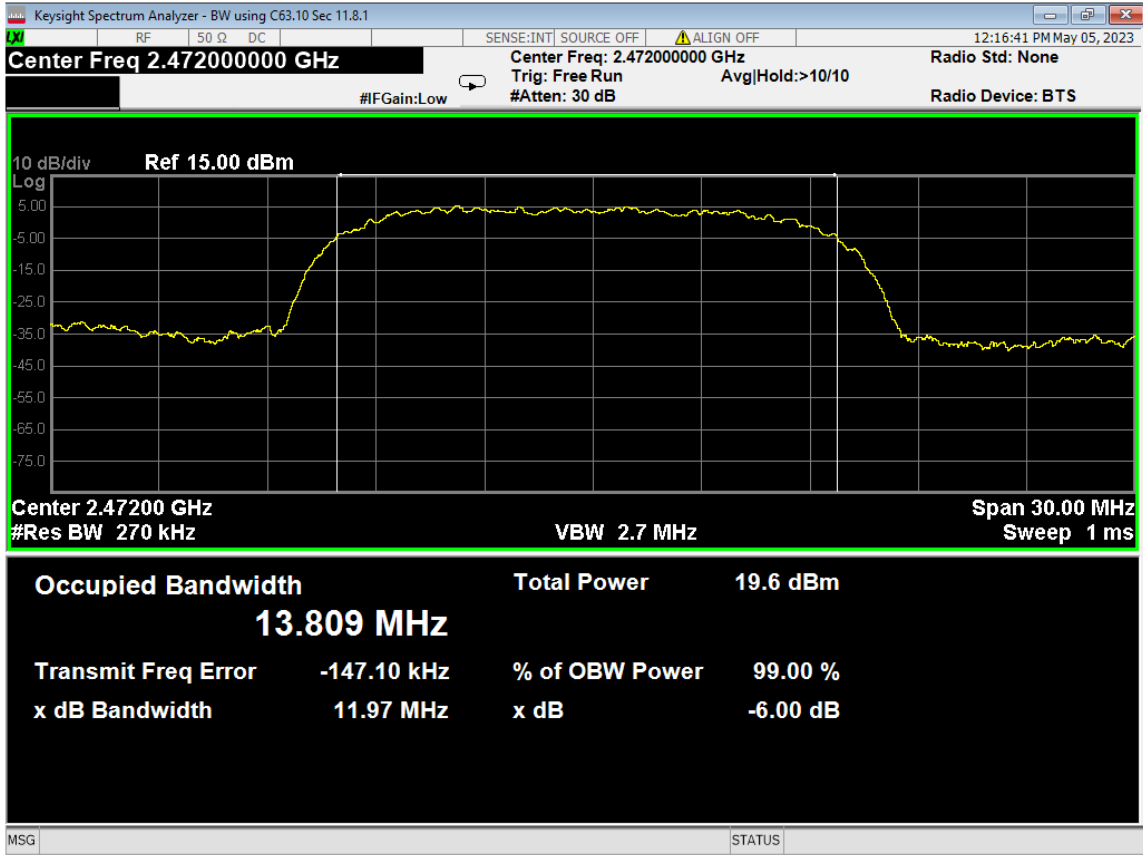

146 Occupied Bandwidth, ch13, Wifi B, High Data Rate