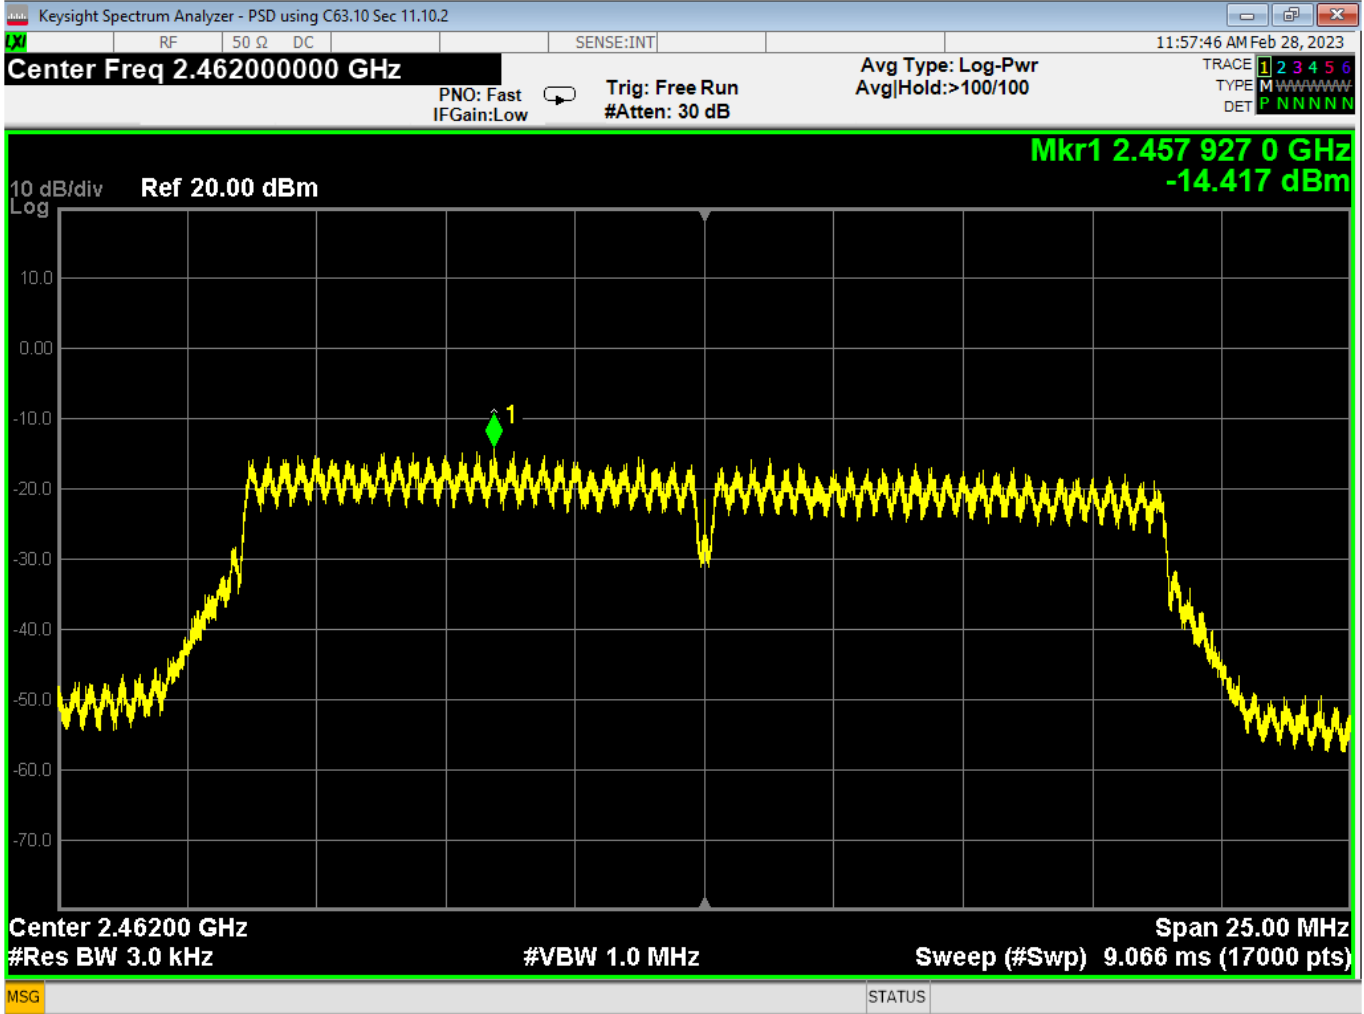

Report Number:	R20230109-20-E5	Rev	C
Prepared for:	Garmin International, Inc.		

96 Occupied Bandwidth, High, Wifi N, High Data Rate