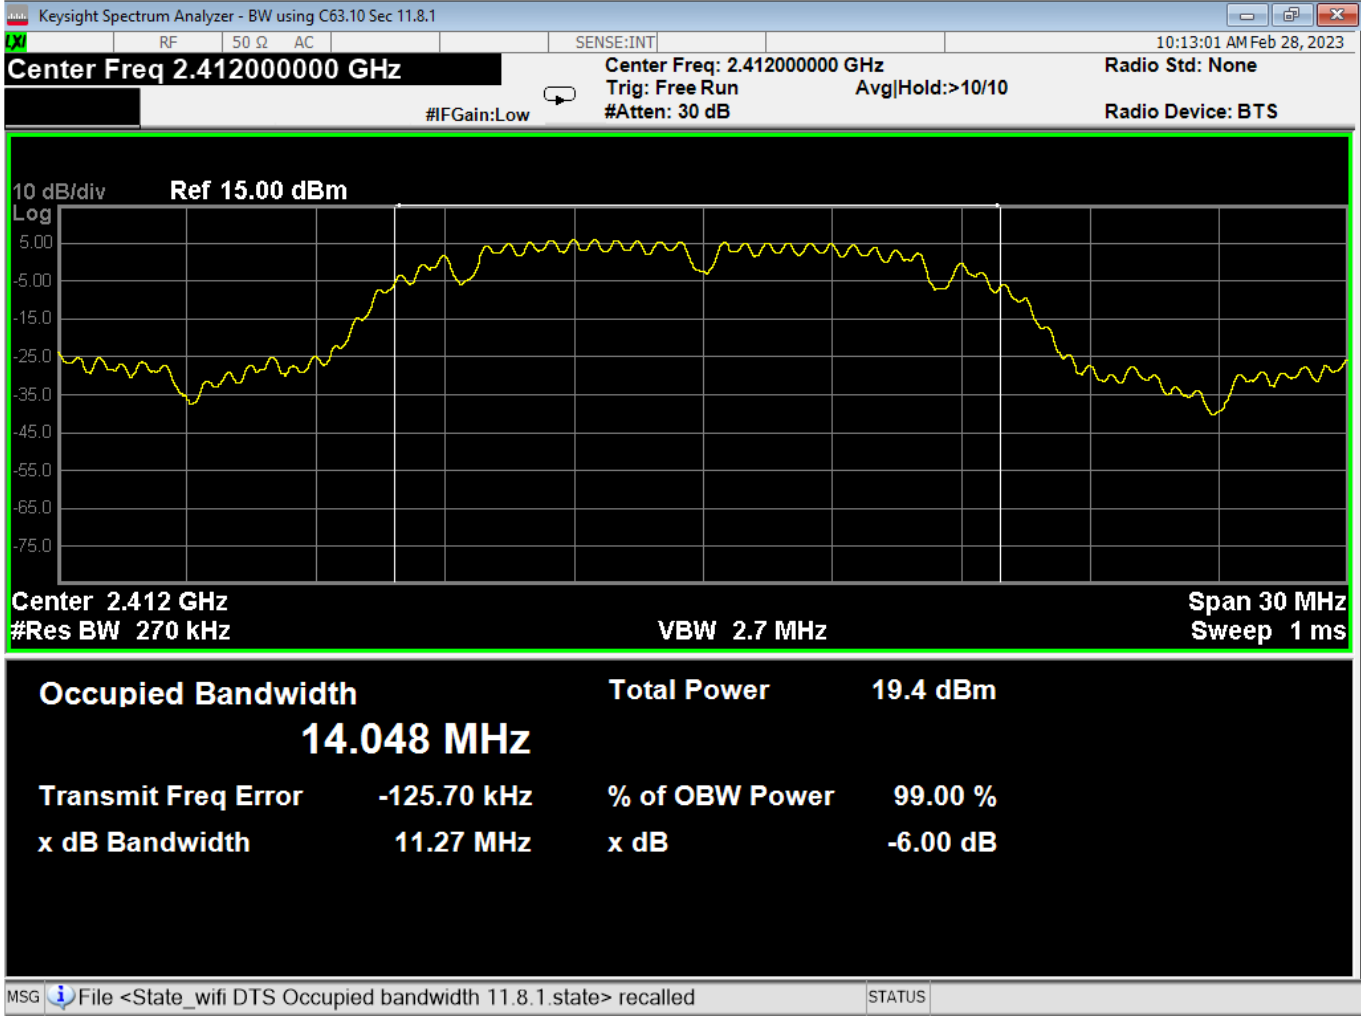

Report Number:	R20230109-20-E5	Rev	C
Prepared for:	Garmin International, Inc.		

79 Occupied Bandwidth, Low, Wifi B, Low Data Rate