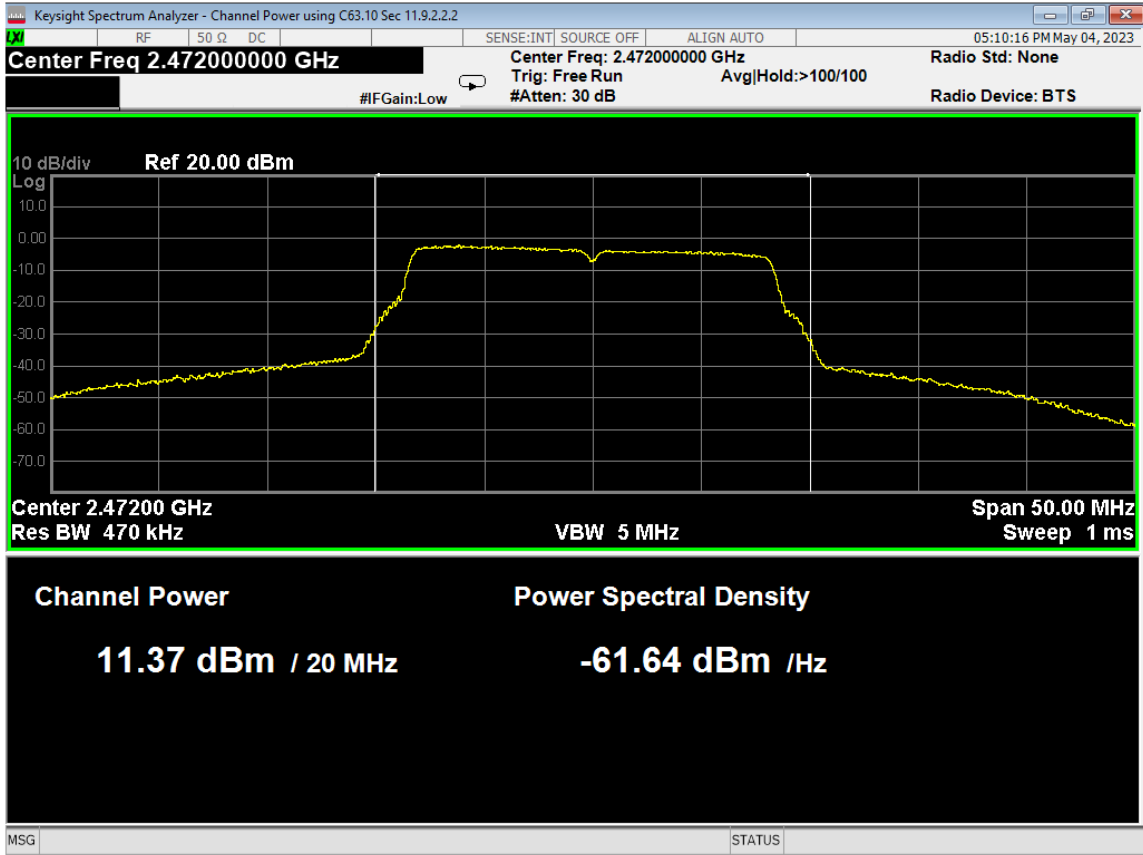

100 6dB Bandwidth, ch13, Wifi B, Low Data Rate

101 PSD, ch12, Wifi B, Low Data Rate

102 PSD, ch13, Wifi B, Low Data Rate

103 Higher Bandedge, Unrestricted, ch13, Wifi B, Low Data Rate

104 Average Power, ch12, Wifi G, Low Data Rate

105 Average Power, ch13, Wifi G, Low Data Rate

106 6dB Bandwidth, ch12, Wifi G, Low Data Rate

107 6dB Bandwidth, ch13, Wifi G, Low Data Rate

108 PSD, ch12, Wifi G, Low Data Rate

109 PSD, ch13, Wifi G, Low Data Rate