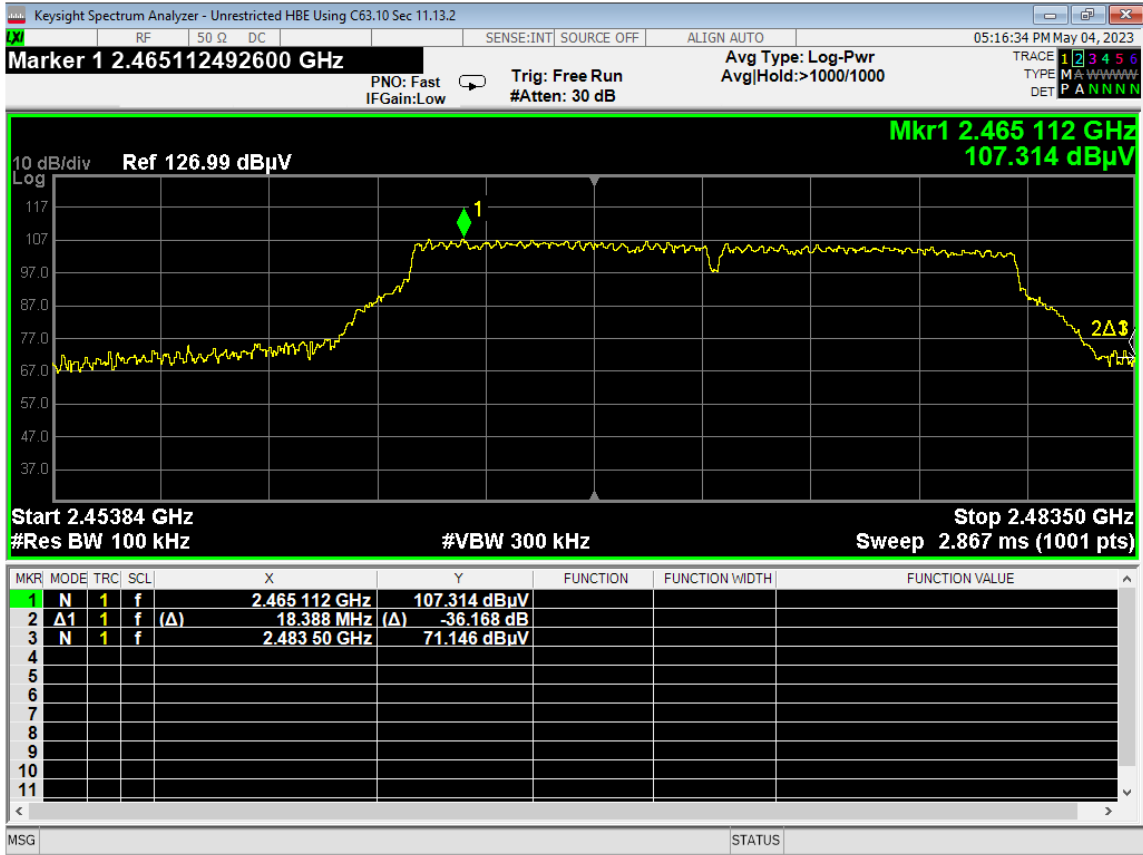

126 Average Power, ch13, Wifi G, High Data Rate

127 6dB Bandwidth, ch12, Wifi G, High Data Rate

Report Number:

R20230109-20-E5

Rev

C

Prepared for:

Garmin International, Inc.

128 6dB Bandwidth, ch13, Wifi G, High Data Rate

129 PSD, ch12, Wifi G, High Data Rate

130 PSD, ch13, Wifi G, High Data Rate

131 Higher Bandedge, Unrestricted, ch13, Wifi G, High Data Rate

132 Average Power, ch12, Wifi N, High Data Rate