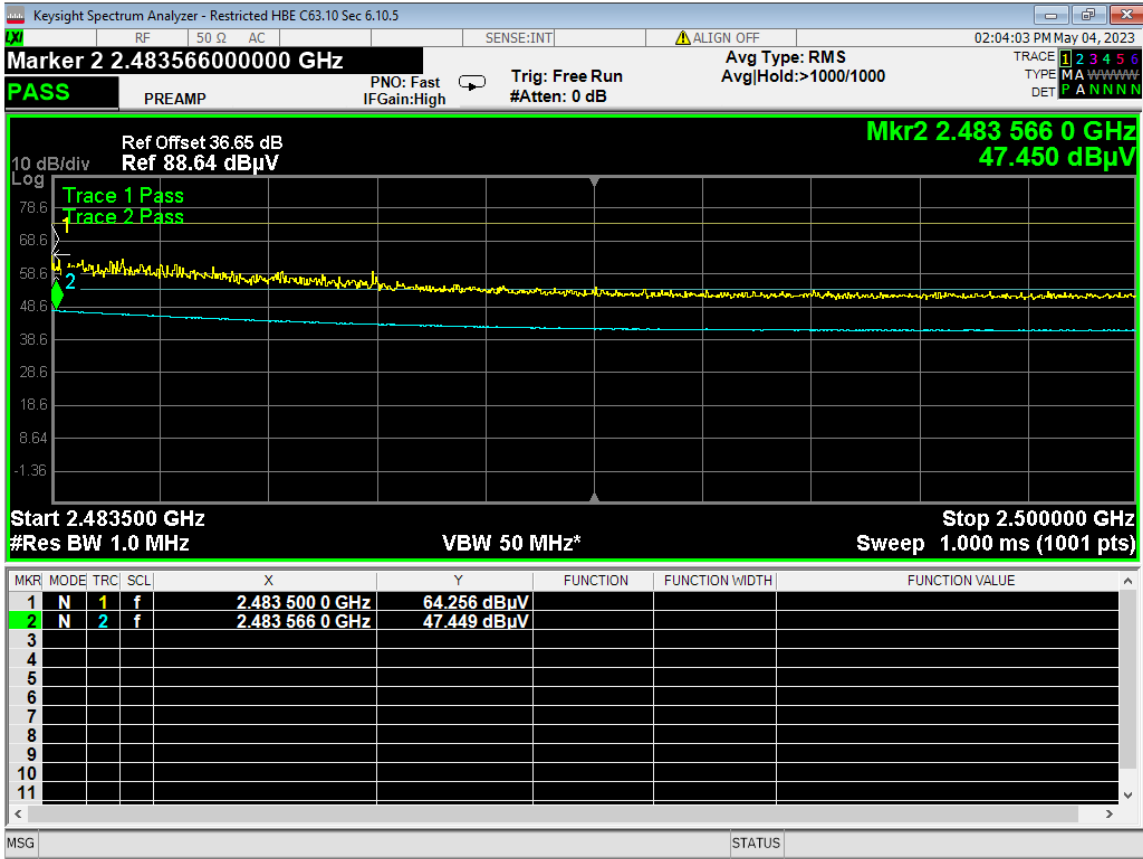

R20230109-20-E5

Rev

C

Prepared for:

Garmin International, Inc.

153 Restricted Bandedge, ch13, Wifi G, Low Data Rate

Report Number:	R20230109-20-E5	Rev	C
Prepared for:	Garmin International, Inc.		

154 Restricted Bandedge, ch13, Wifi G, High Data Rate