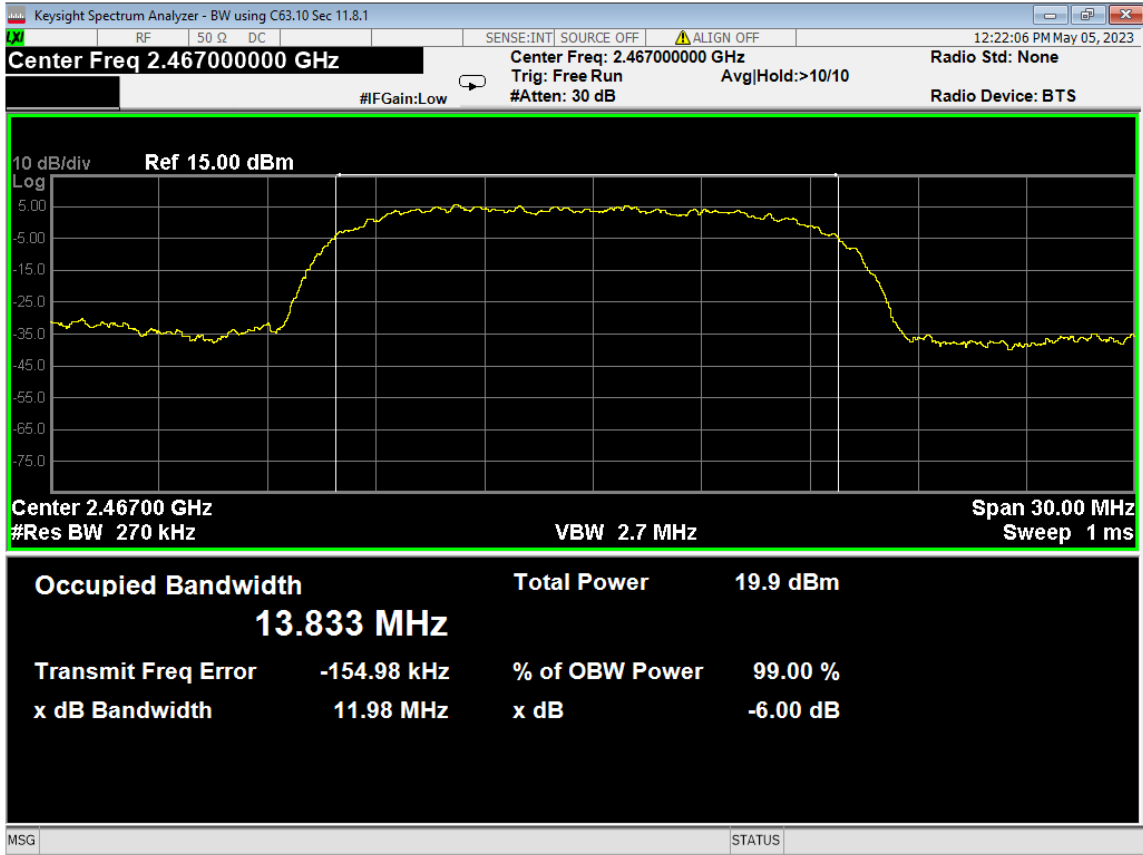

145 Occupied Bandwidth, ch12, Wifi B, High Data Rate