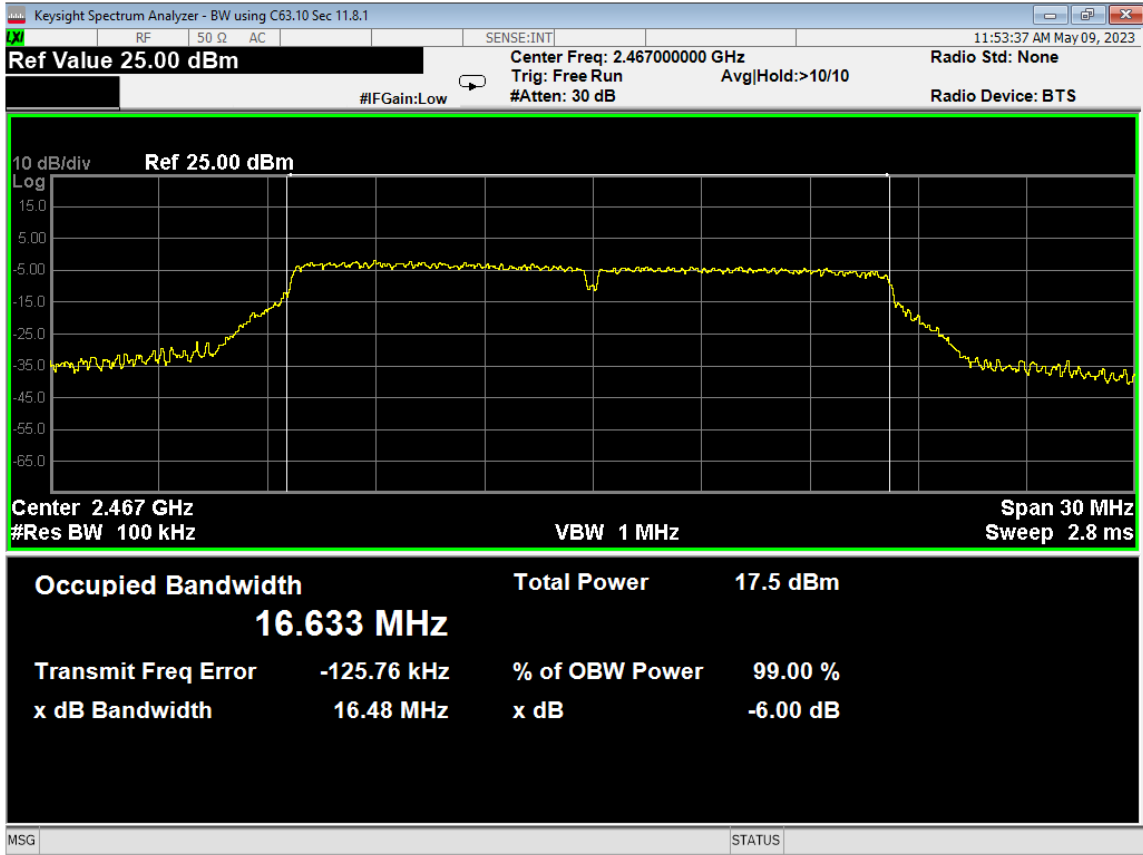

100 6dB Bandwidth, ch13, Wifi B, Low Data Rate

101 PSD, ch12, Wifi B, Low Data Rate

102 PSD, ch13, Wifi B, Low Data Rate

103 Higher Bandedge, Unrestricted, ch13, Wifi B, Low Data Rate

104 Average Power, ch12, Wifi G, Low Data Rate

105 Average Power, ch13, Wifi G, Low Data Rate

106 6dB Bandwidth, ch12, Wifi G, Low Data Rate

107 6dB Bandwidth, ch13, Wifi G, Low Data Rate

108 PSD, ch12, Wifi G, Low Data Rate

109 PSD, ch13, Wifi G, Low Data Rate