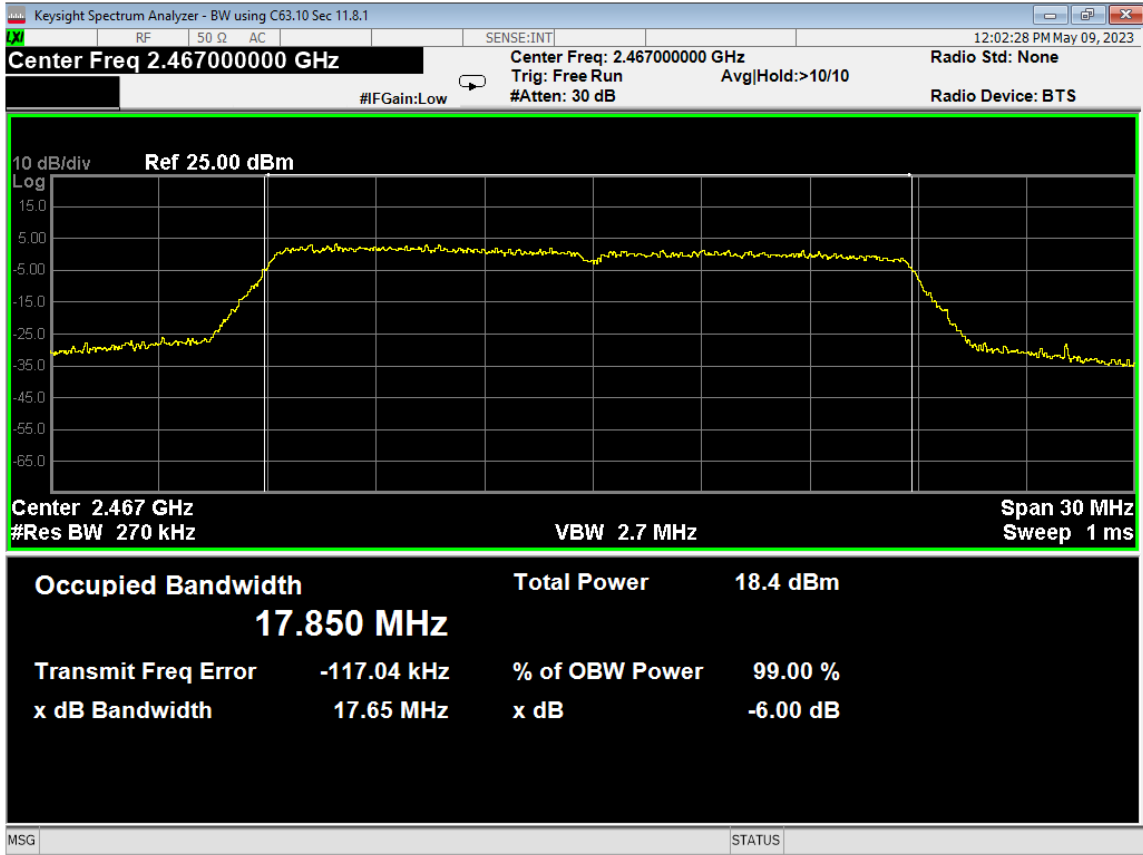

Report Number:	R20230109-20-E5	Rev	C
Prepared for:	Garmin International, Inc.		

143 Occupied Bandwidth, ch12, Wifi N, Low Data Rate