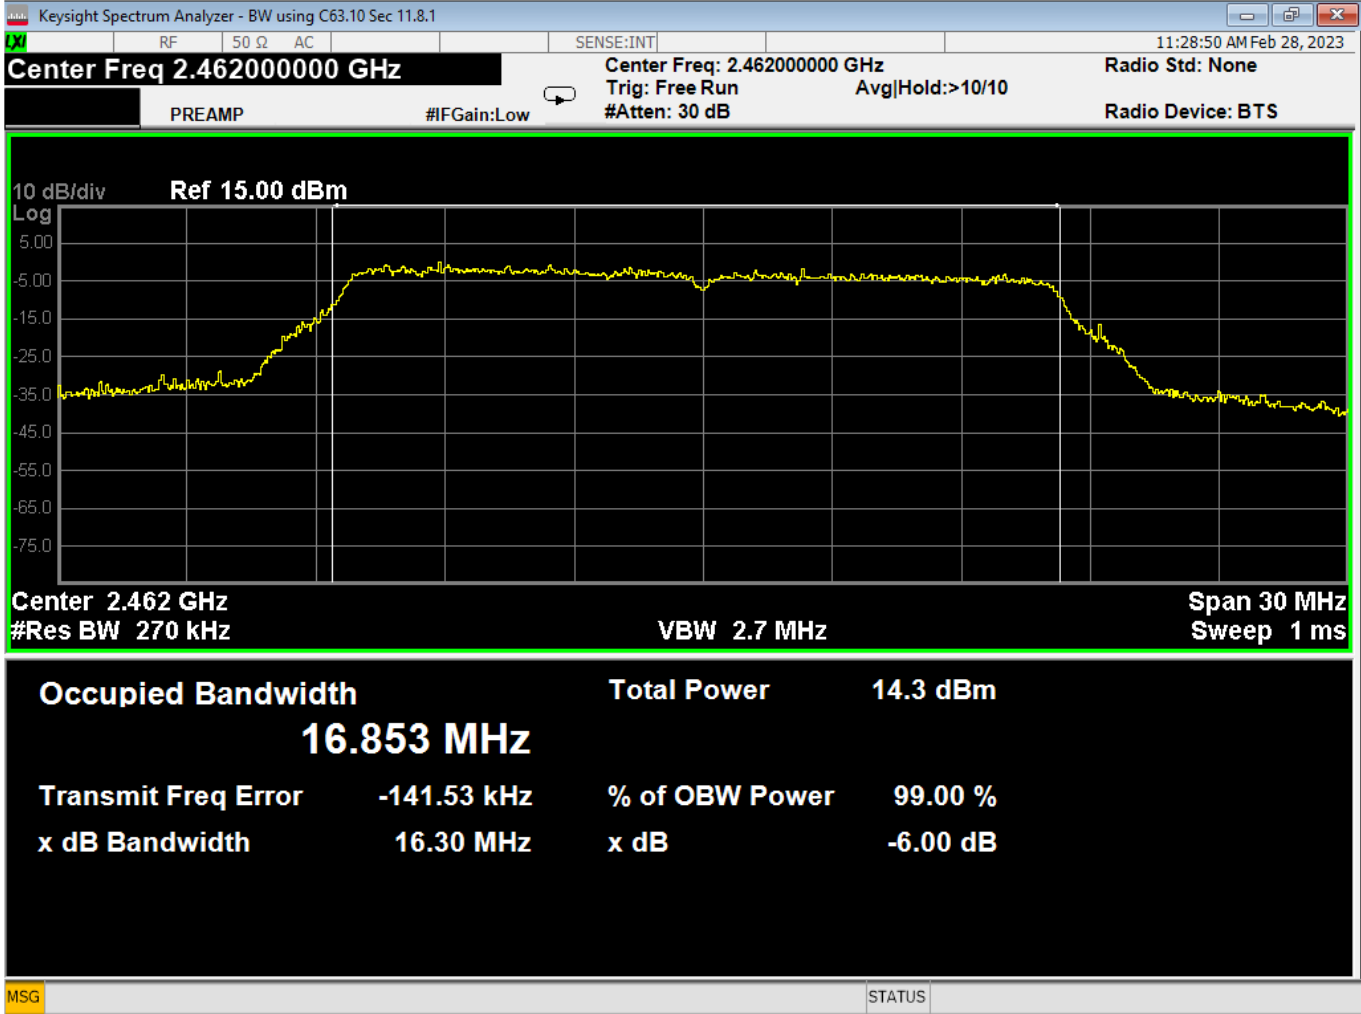

91 Occupied Bandwidth, Low, Wifi G, High Data Rate

Report Number:	R20230109-20-E5	Rev	C
Prepared for:	Garmin International, Inc.		

92 Occupied Bandwidth, Mid, Wifi G, High Data Rate

Report Number:	R20230109-20-E5	Rev	C
Prepared for:	Garmin International, Inc.		