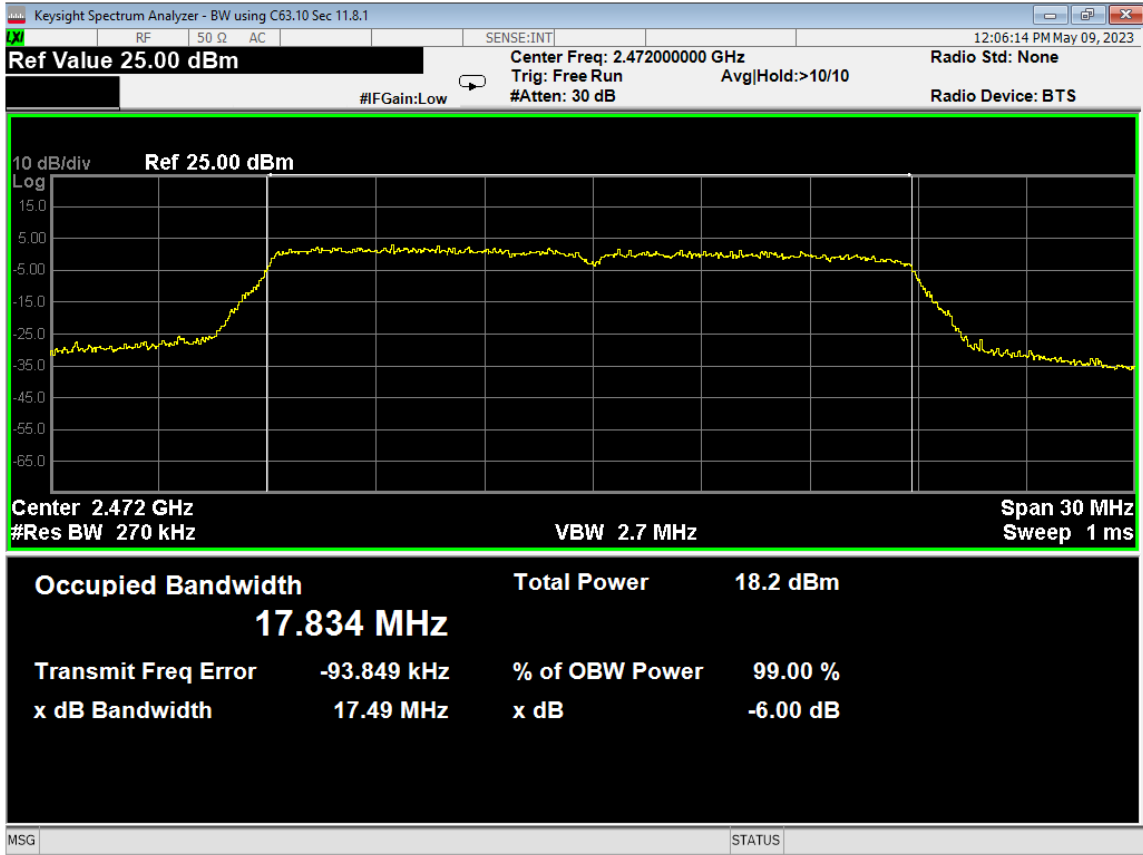

Report Number:	R20230109-20-E5	Rev	C
Prepared for:	Garmin International, Inc.		

144 Occupied Bandwidth, ch13, Wifi N, Low Data Rate