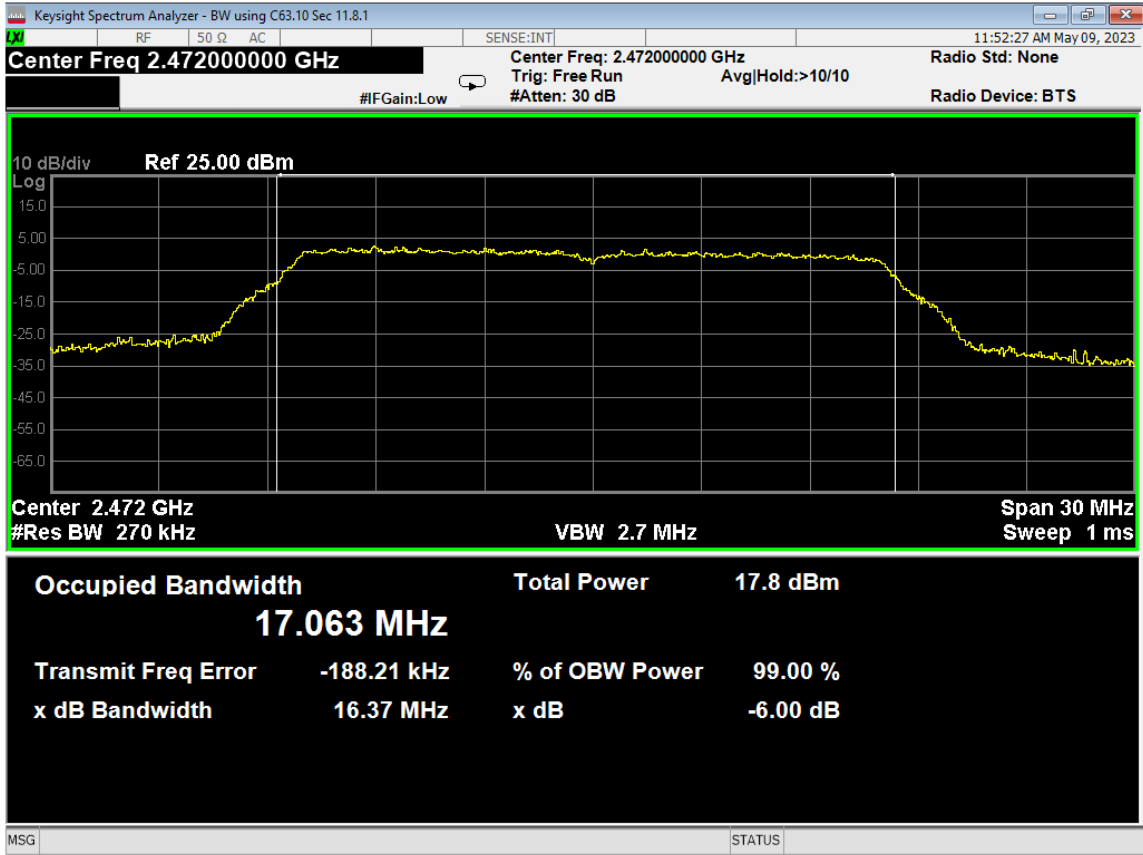

Report Number:	R20230109-20-E5	Rev	C
Prepared for:	Garmin International, Inc.		

142 Occupied Bandwidth, ch13, Wifi G, Low Data Rate