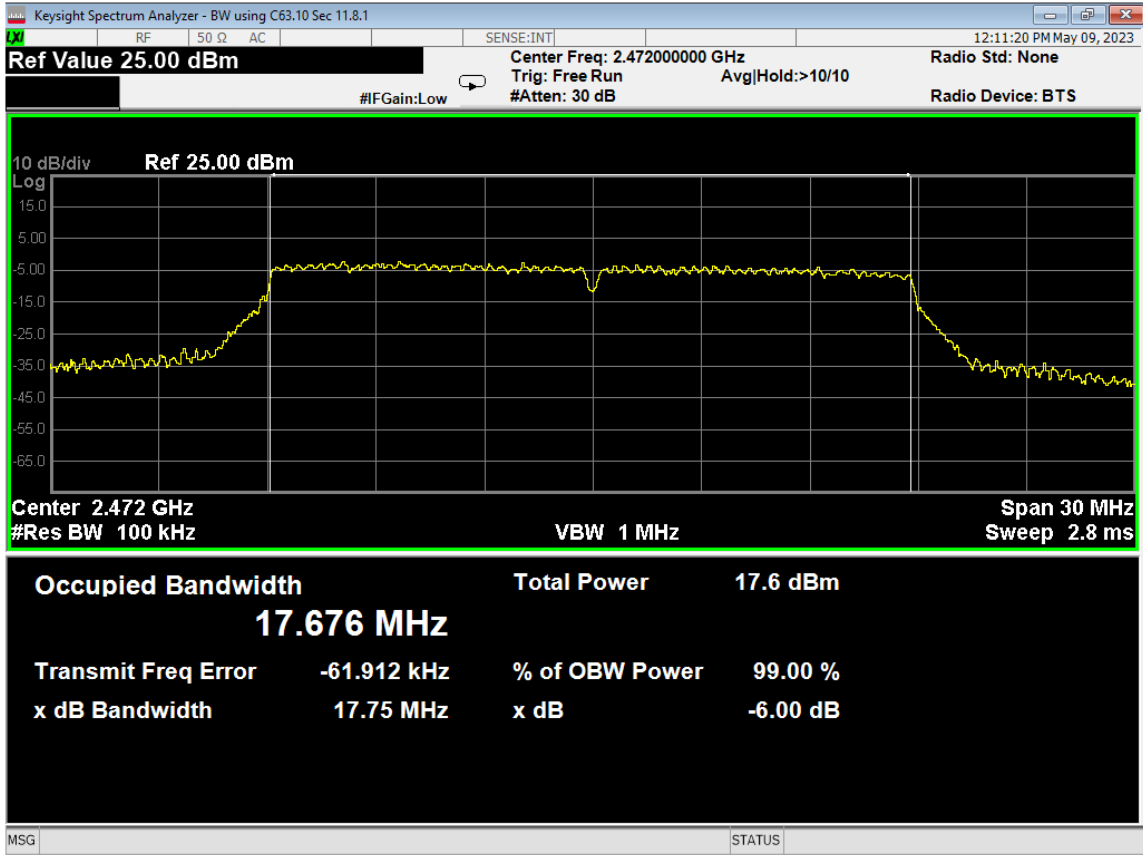

128 6dB Bandwidth, ch13, Wifi G, High Data Rate

129 PSD, ch12, Wifi G, High Data Rate

130 PSD, ch13, Wifi G, High Data Rate

131 Higher Bandedge, Unrestricted, ch13, Wifi G, High Data Rate

132 Average Power, ch12, Wifi N, High Data Rate

135 6dB Bandwidth, ch13, Wifi N, High Data Rate

136 PSD, ch12, Wifi N, High Data Rate

137 PSD, ch13, Wifi N, High Data Rate

138 Higher Bandedge, Unrestricted, ch13, Wifi N, High Data Rate

139 Occupied Bandwidth, ch12, Wifi B, Low Data Rate