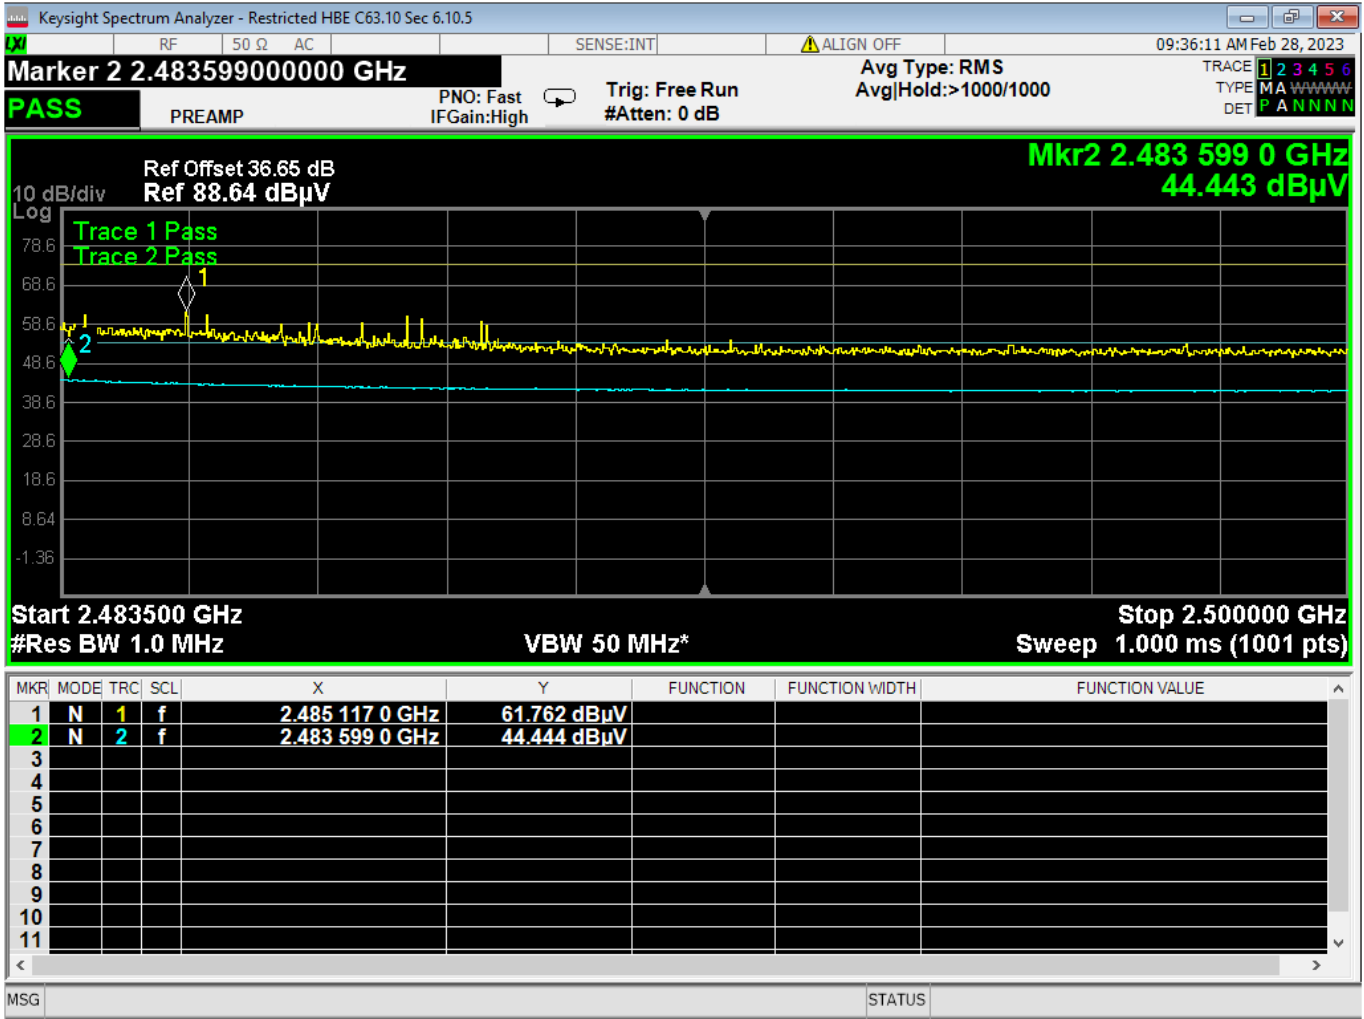

Report Number:	R20230109-20-E5	Rev	C
Prepared for:	Garmin International, Inc.		

65 Higher Bandedge, Restricted, Wifi G, High Data Rate