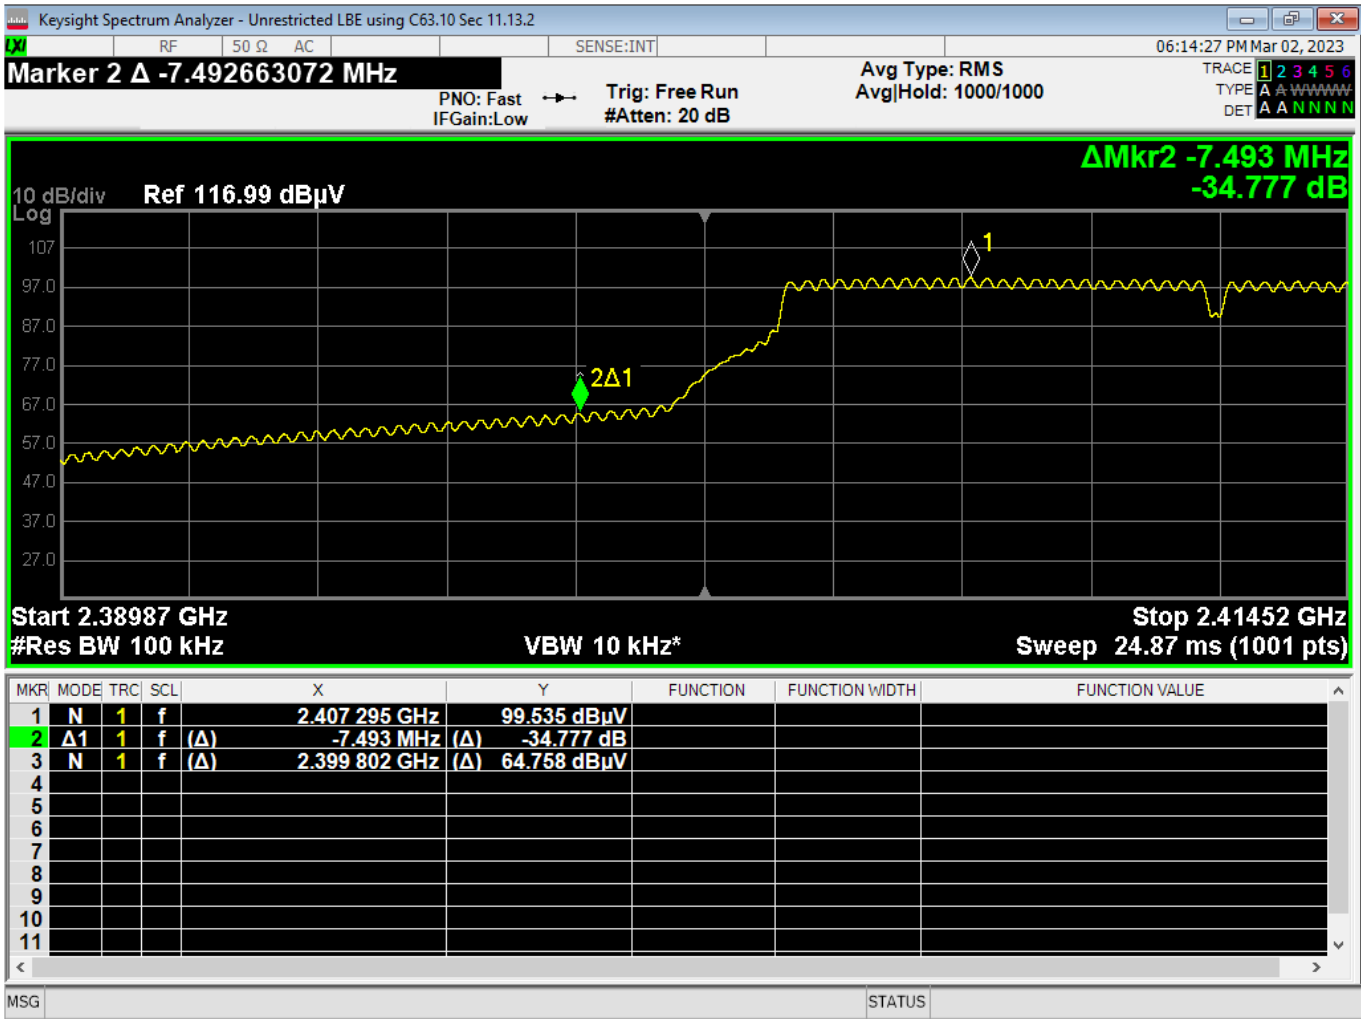

Report Number:	R20230109-20-E5	Rev	C
Prepared for:	Garmin International, Inc.		

61 PSD, High, Wifi G, High Data Rate

Report Number:	R20230109-20-E5	Rev	C
Prepared for:	Garmin International, Inc.		

62 Lower Bandedge, Unrestricted, Wifi G, High Data Rate

Report Number:	R20230109-20-E5	Rev	C
Prepared for:	Garmin International, Inc.		

63 Higher Bandedge, Unrestricted, Wifi G, High Data Rate

Report Number:	R20230109-20-E5	Rev	C
Prepared for:	Garmin International, Inc.		