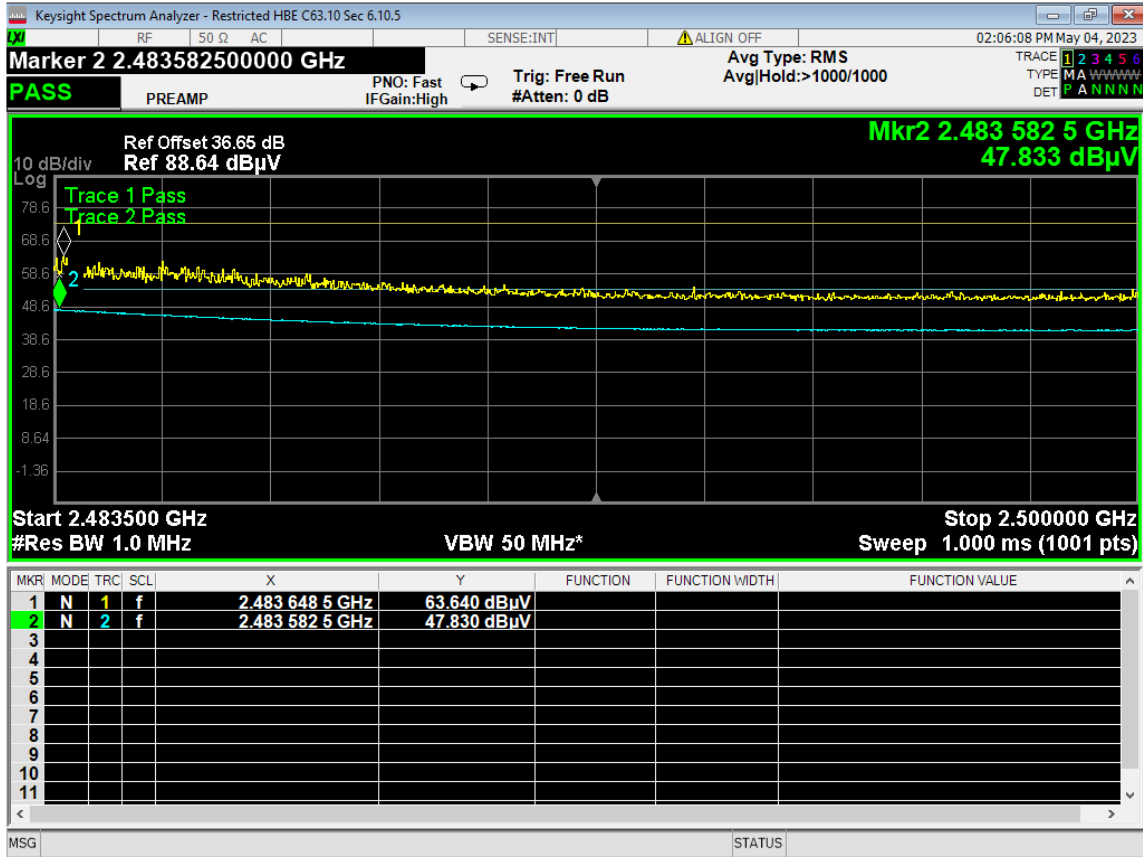

Report Number:

R20230109-20-E5

Rev

C

Prepared for:

Garmin International, Inc.

155 Restricted Bandedge, ch13, Wifi N, Low Data Rate

Report Number:	R20230109-20-E5	Rev	C
Prepared for:	Garmin International, Inc.		