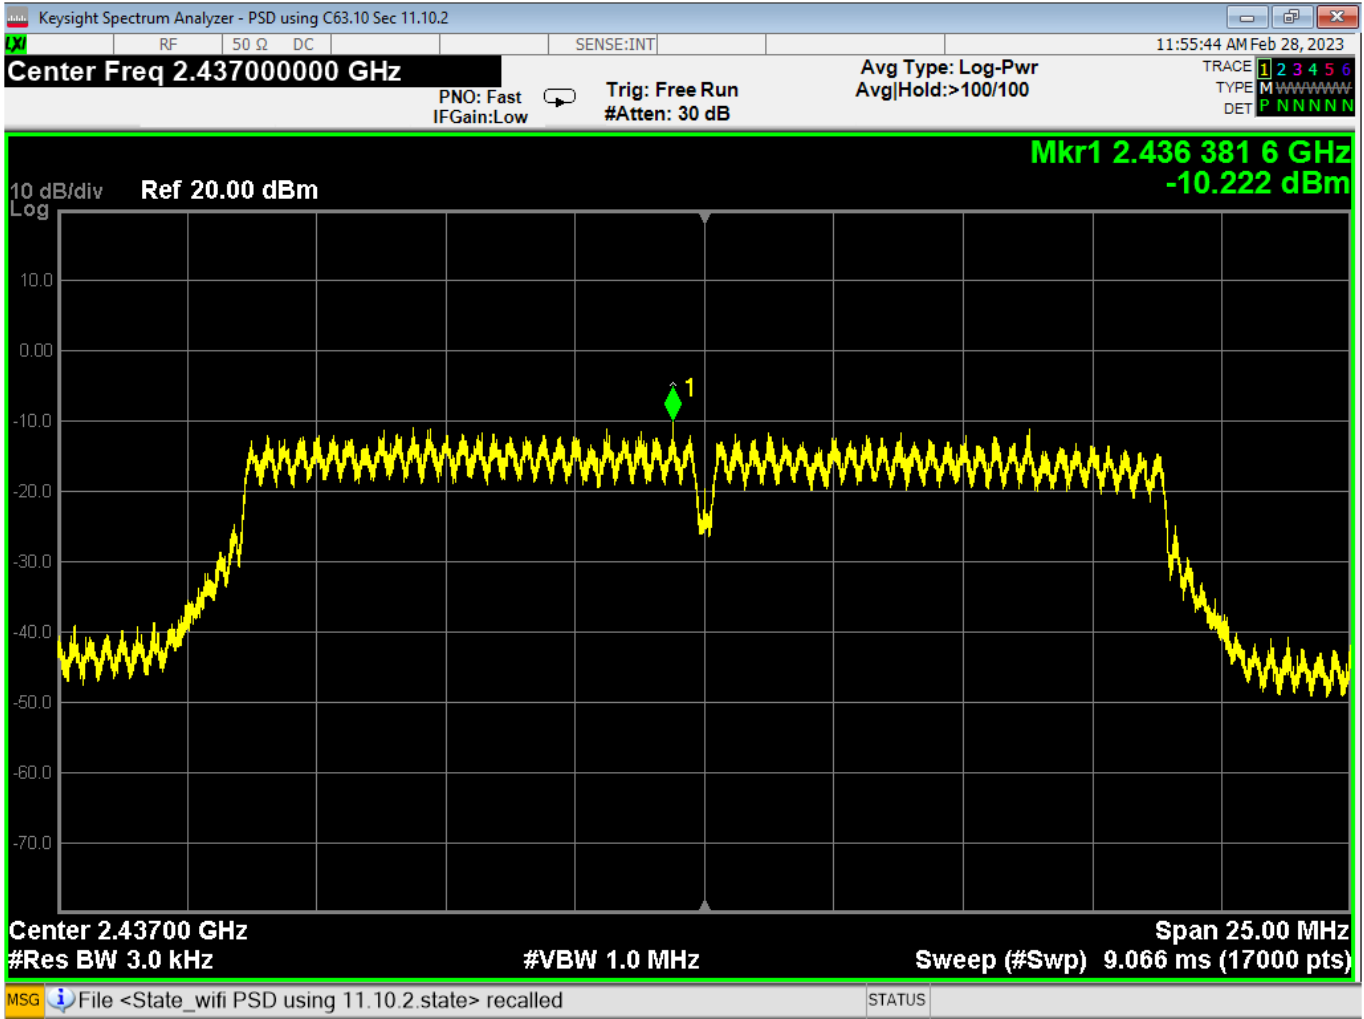

Report Number:	R20230109-20-E5	Rev	C
Prepared for:	Garmin International, Inc.		

73 PSD, Mid, Wifi N, High Data Rate