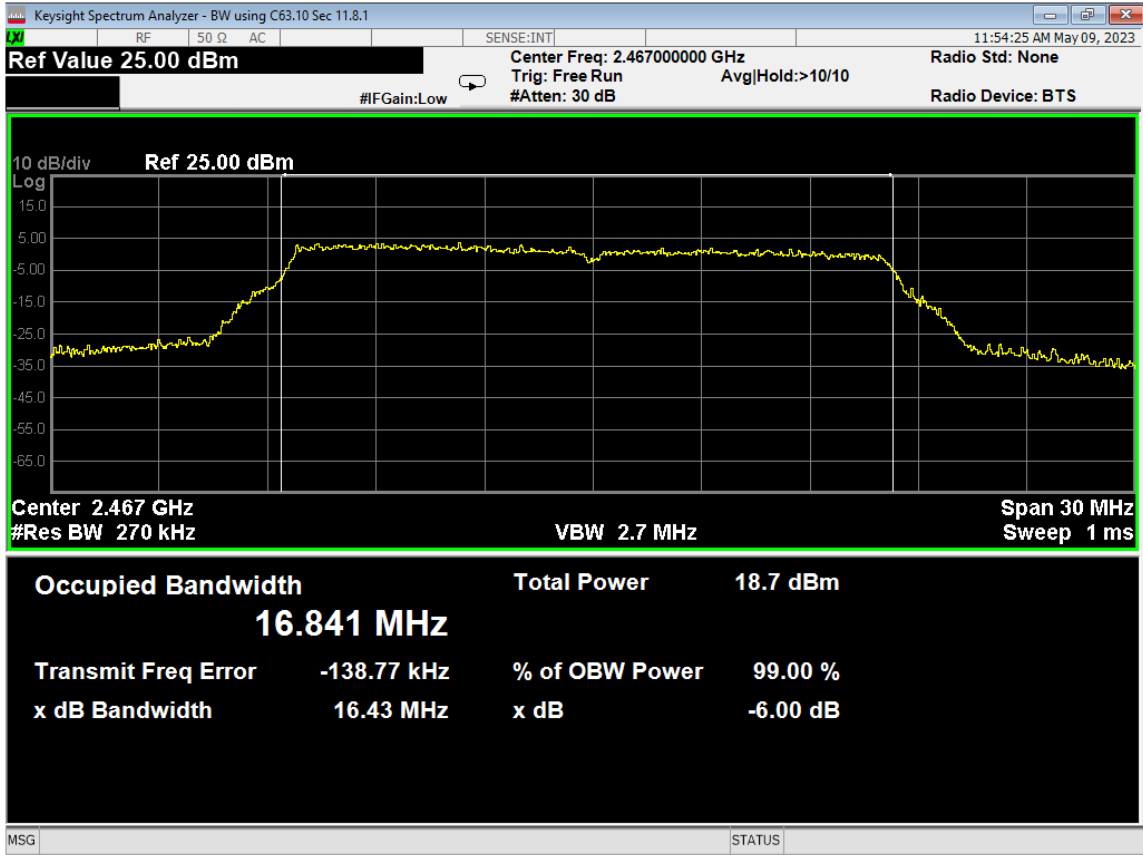

147 Occupied Bandwidth, ch12, Wifi G, High Data Rate