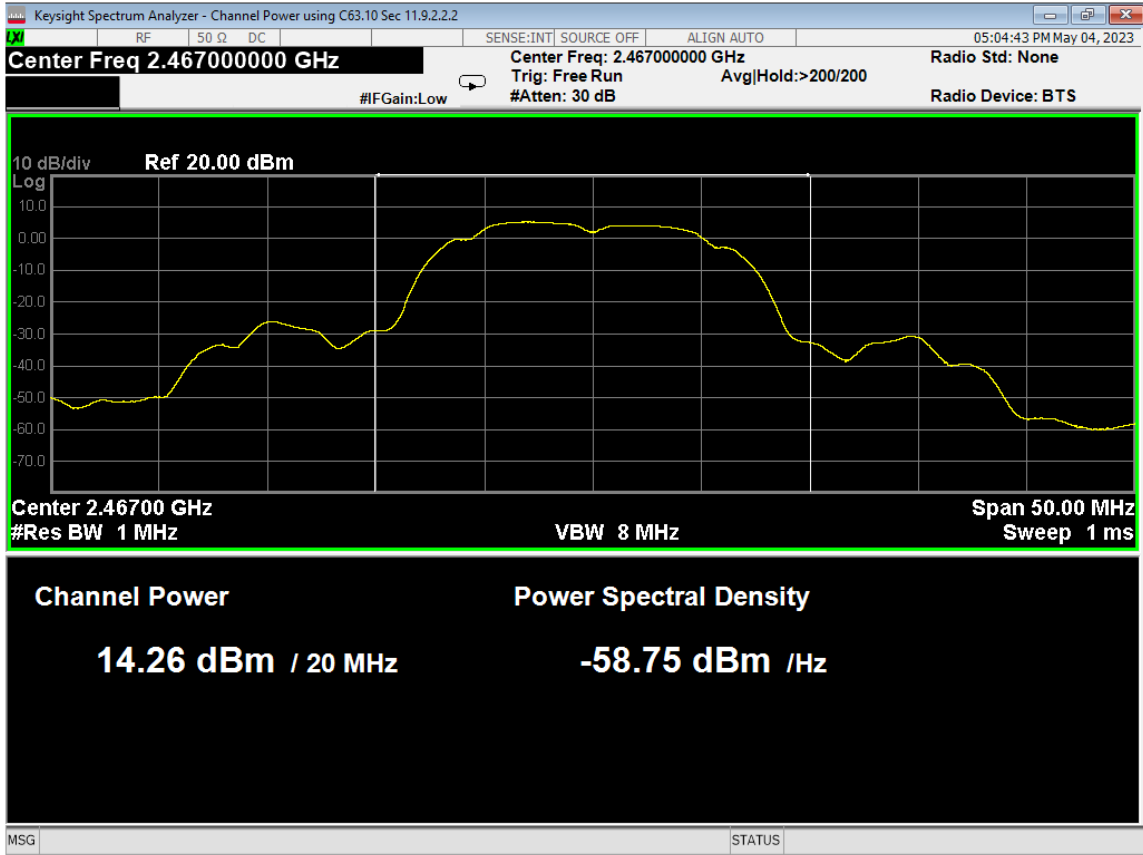

97 Average Power, ch12, Wifi B, Low Data Rate