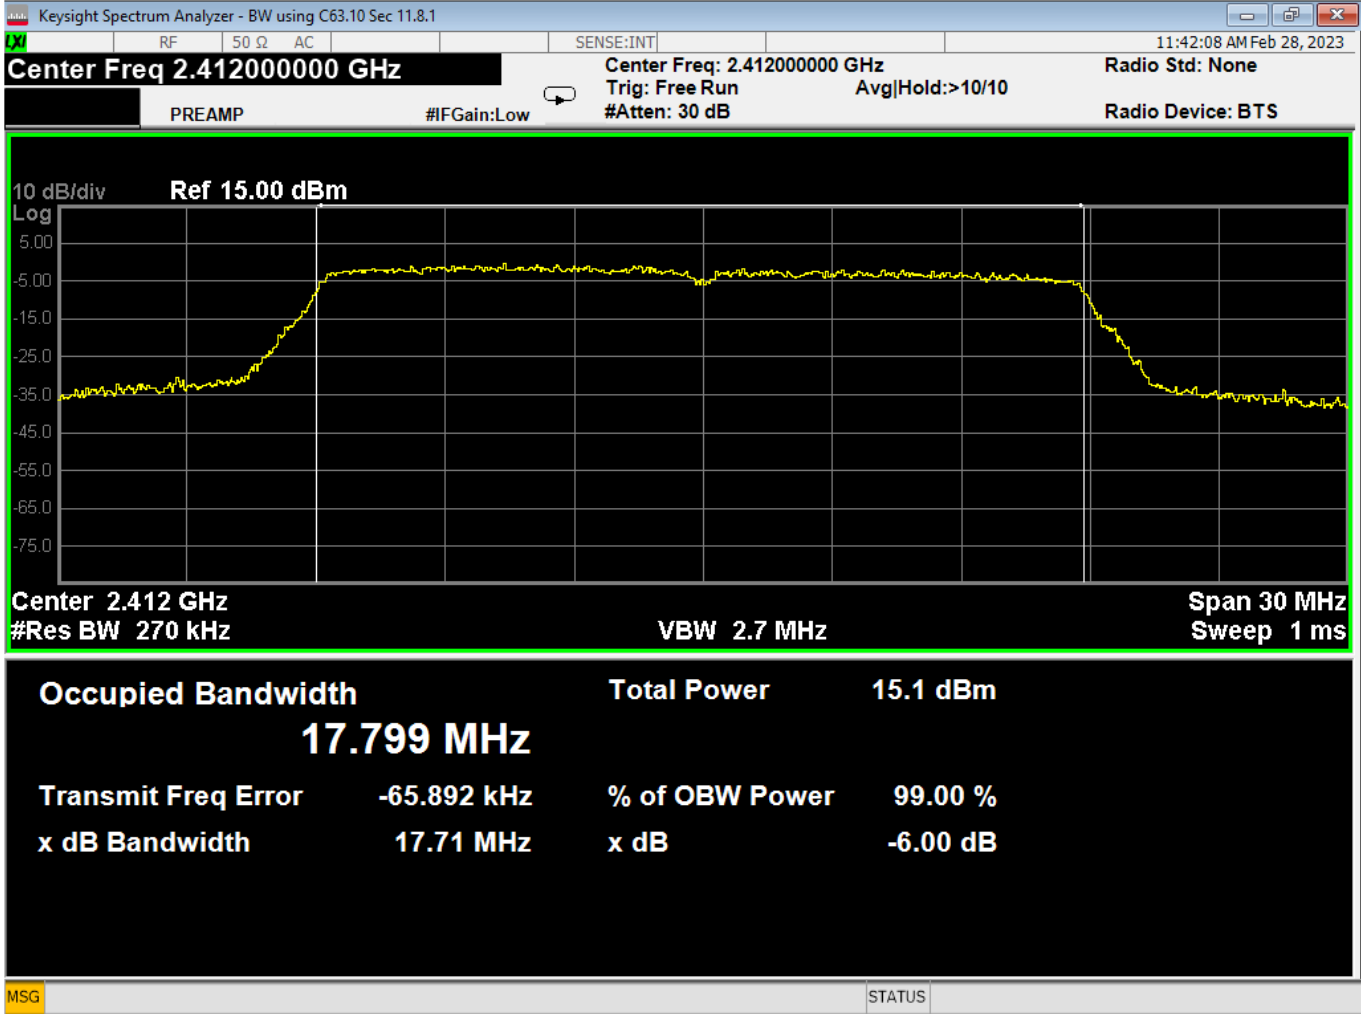

Report Number:	R20230109-20-E5	Rev	C
Prepared for:	Garmin International, Inc.		

85 Occupied Bandwidth, Low, Wifi N, Low Data Rate