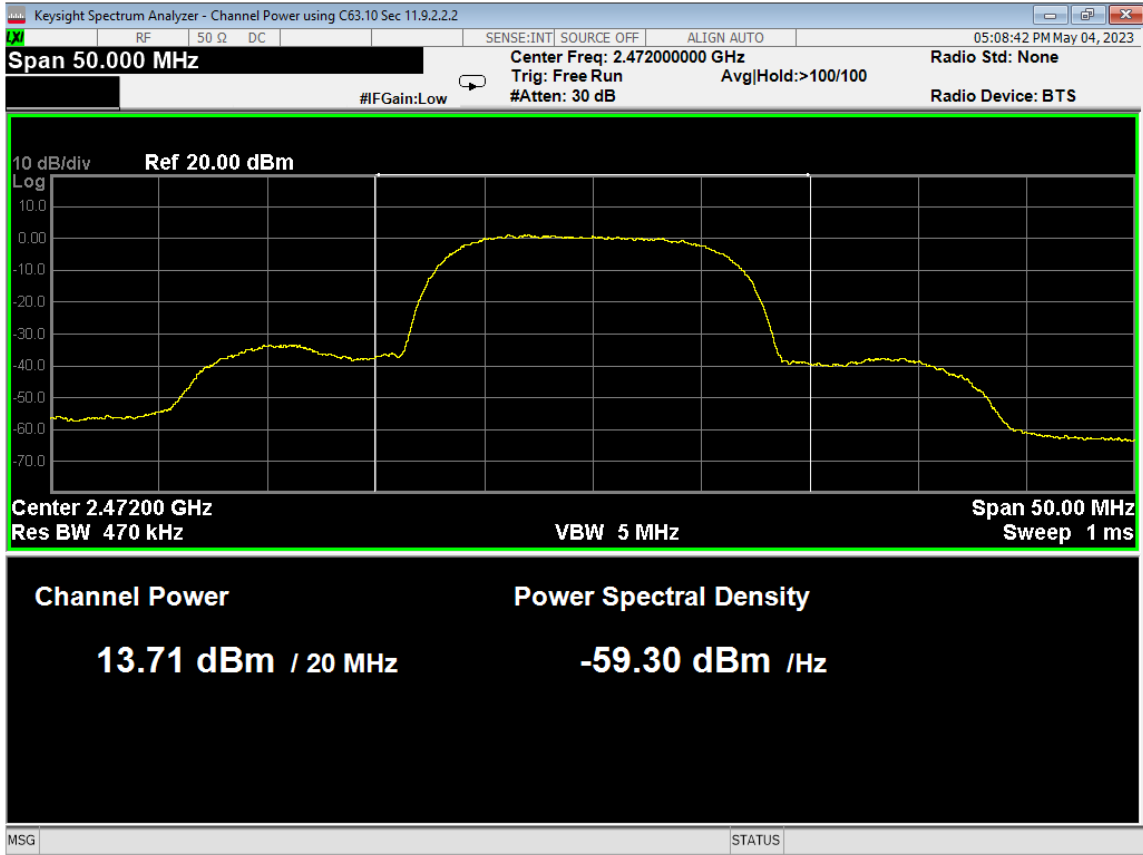

119 Average Power, ch13, Wifi B, High Data Rate