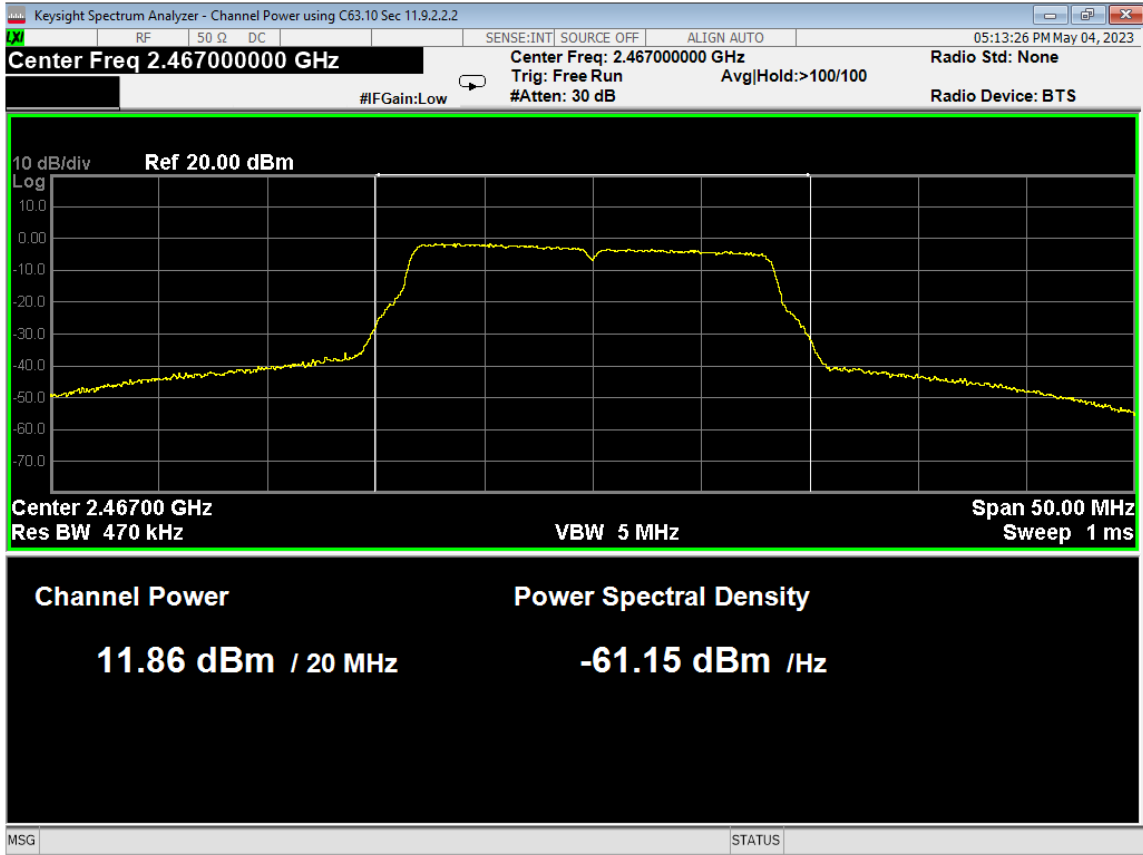

121 6dB Bandwidth, ch13, Wifi B, High Data Rate

122 PSD, ch12, Wifi B, High Data Rate

123 PSD, ch13, Wifi B, High Data Rate

124 Higher Bandedge, Unrestricted, ch13, Wifi B, High Data Rate

125 Average Power, ch12, Wifi G, High Data Rate