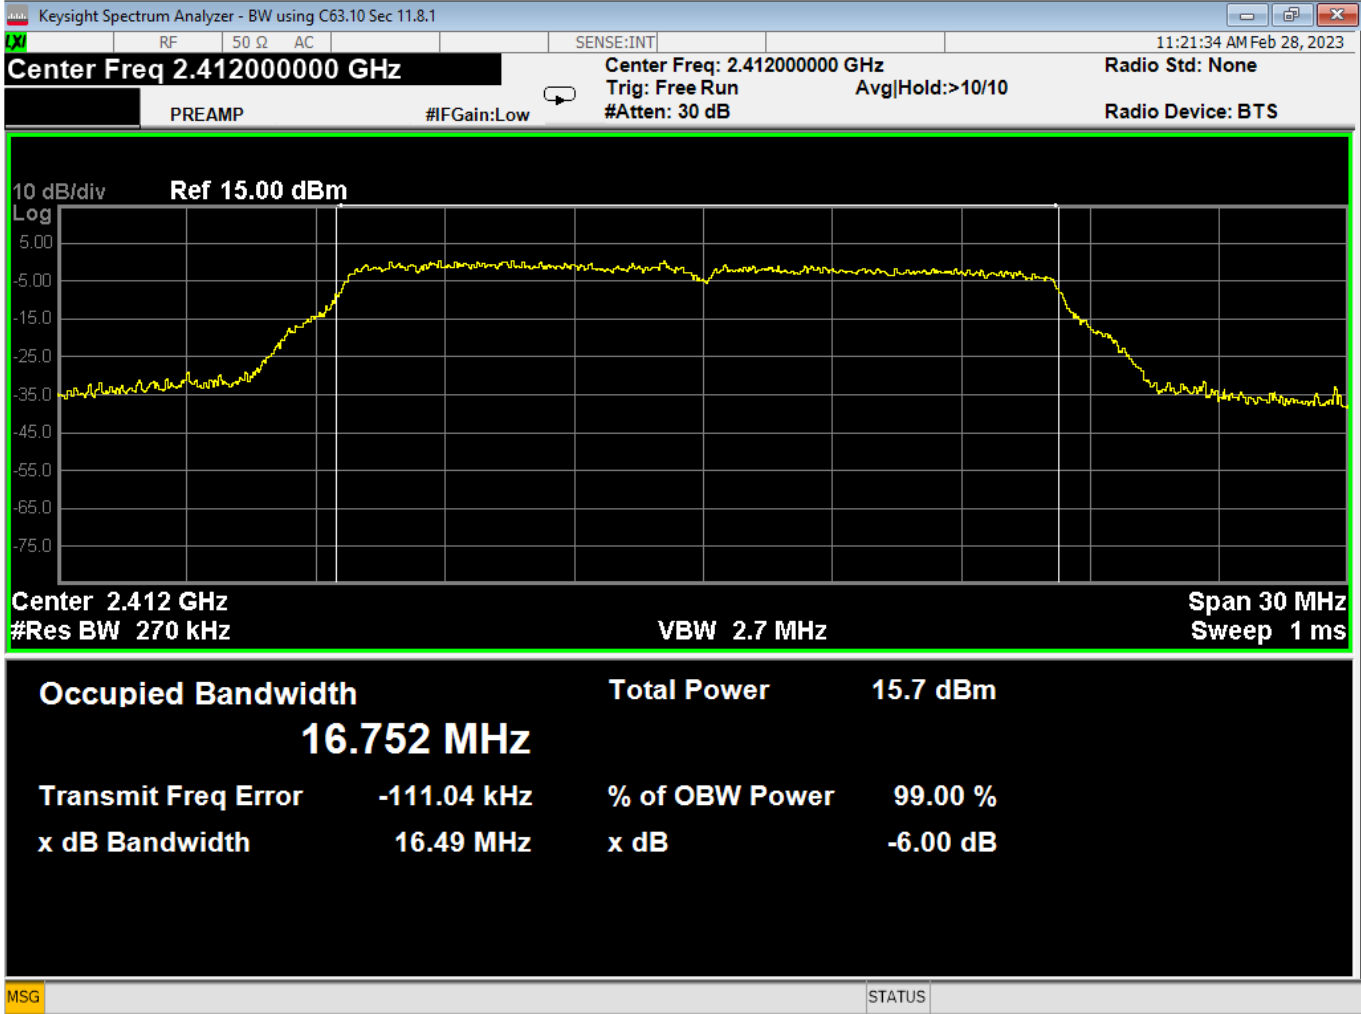

89 Occupied Bandwidth, Mid, Wifi B, High Data Rate

Report Number:	R20230109-20-E5	Rev	C
Prepared for:	Garmin International, Inc.		

90 Occupied Bandwidth, High, Wifi B, High Data Rate

Report Number:	R20230109-20-E5	Rev	C
Prepared for:	Garmin International, Inc.		