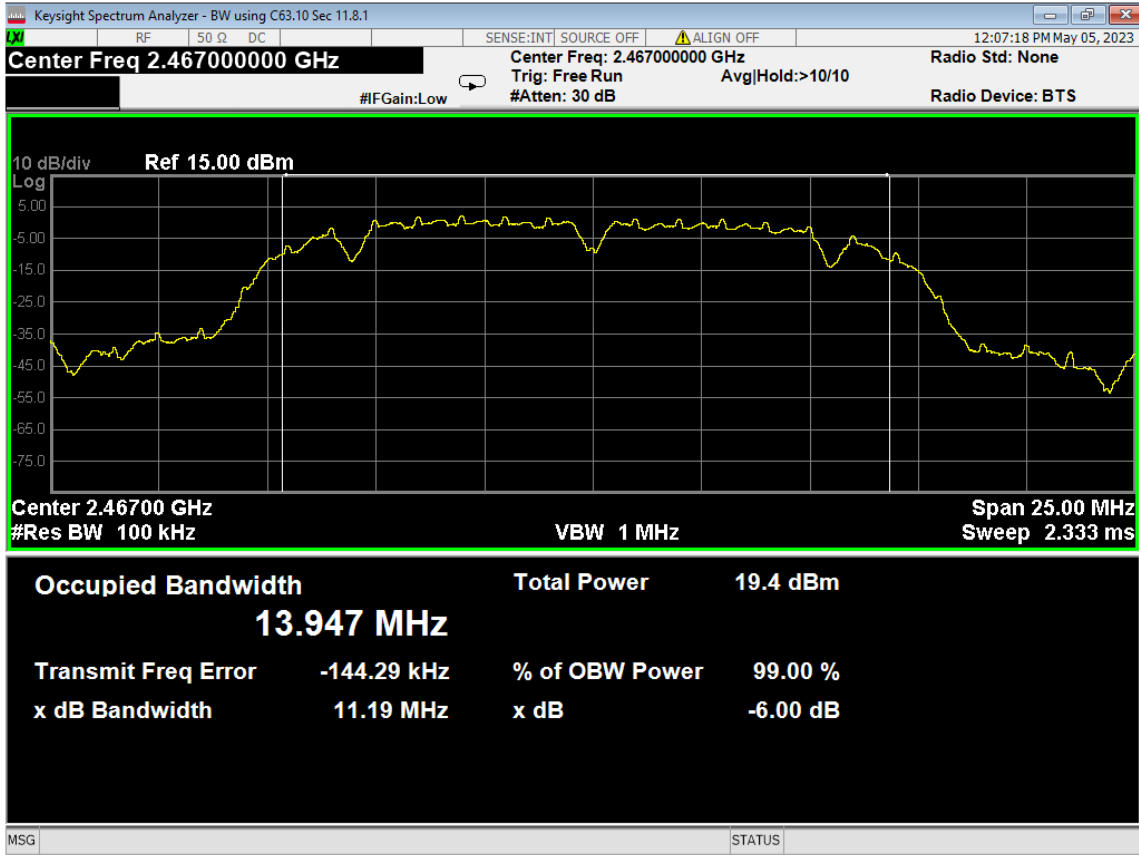

98 Average Power, ch13, Wifi B, Low Data Rate

Report Number:

R20230109-20-E5

Rev

C

Prepared for:

Garmin International, Inc.

99 6dB Bandwidth, ch12, Wifi B, Low Data Rate

100 6dB Bandwidth, ch13, Wifi B, Low Data Rate

101 PSD, ch12, Wifi B, Low Data Rate

102 PSD, ch13, Wifi B, Low Data Rate

103 Higher Bandedge, Unrestricted, ch13, Wifi B, Low Data Rate

104 Average Power, ch12, Wifi G, Low Data Rate