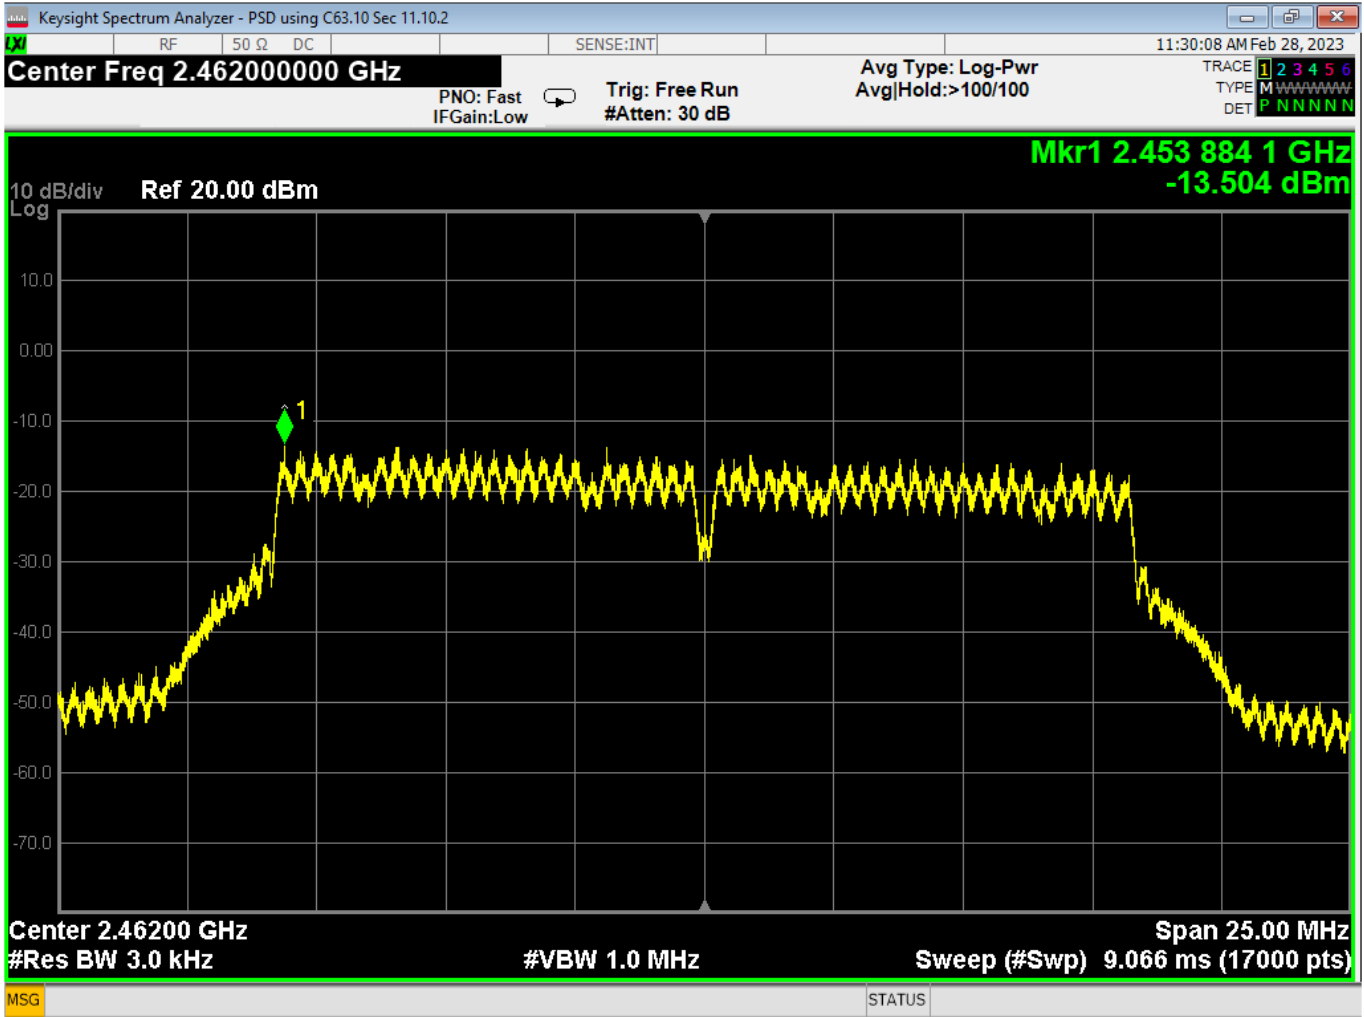

Report Number:	R20230109-20-E5	Rev	C
Prepared for:	Garmin International, Inc.		

61 PSD, High, Wifi G, High Data Rate

Report Number:	R20230109-20-E5	Rev	C
Prepared for:	Garmin International, Inc.		

62 Lower Bandedge, Unrestricted, Wifi G, High Data Rate