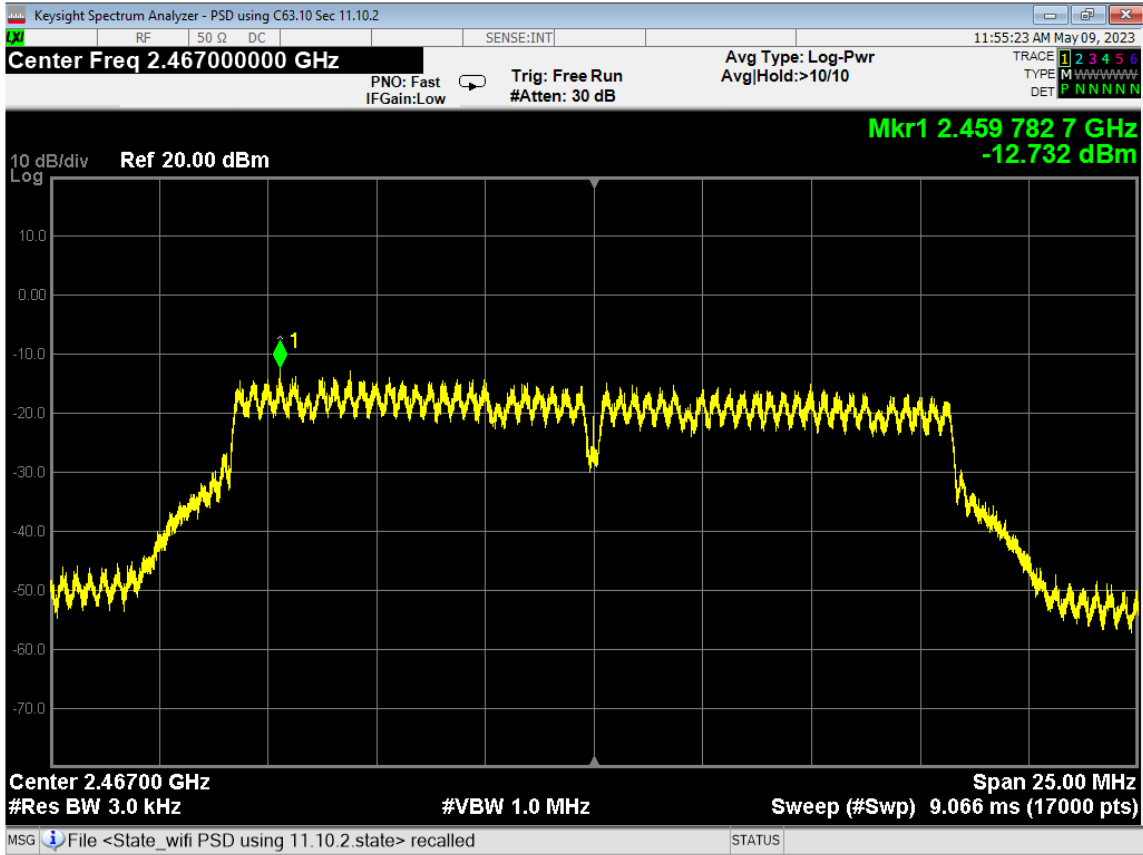

126 Average Power, ch13, Wifi G, High Data Rate

127 6dB Bandwidth, ch12, Wifi G, High Data Rate

Report Number:

R20230109-20-E5

Rev

C

Prepared for:

Garmin International, Inc.

128 6dB Bandwidth, ch13, Wifi G, High Data Rate

129 PSD, ch12, Wifi G, High Data Rate

130 PSD, ch13, Wifi G, High Data Rate

131 Higher Bandedge, Unrestricted, ch13, Wifi G, High Data Rate

132 Average Power, ch12, Wifi N, High Data Rate