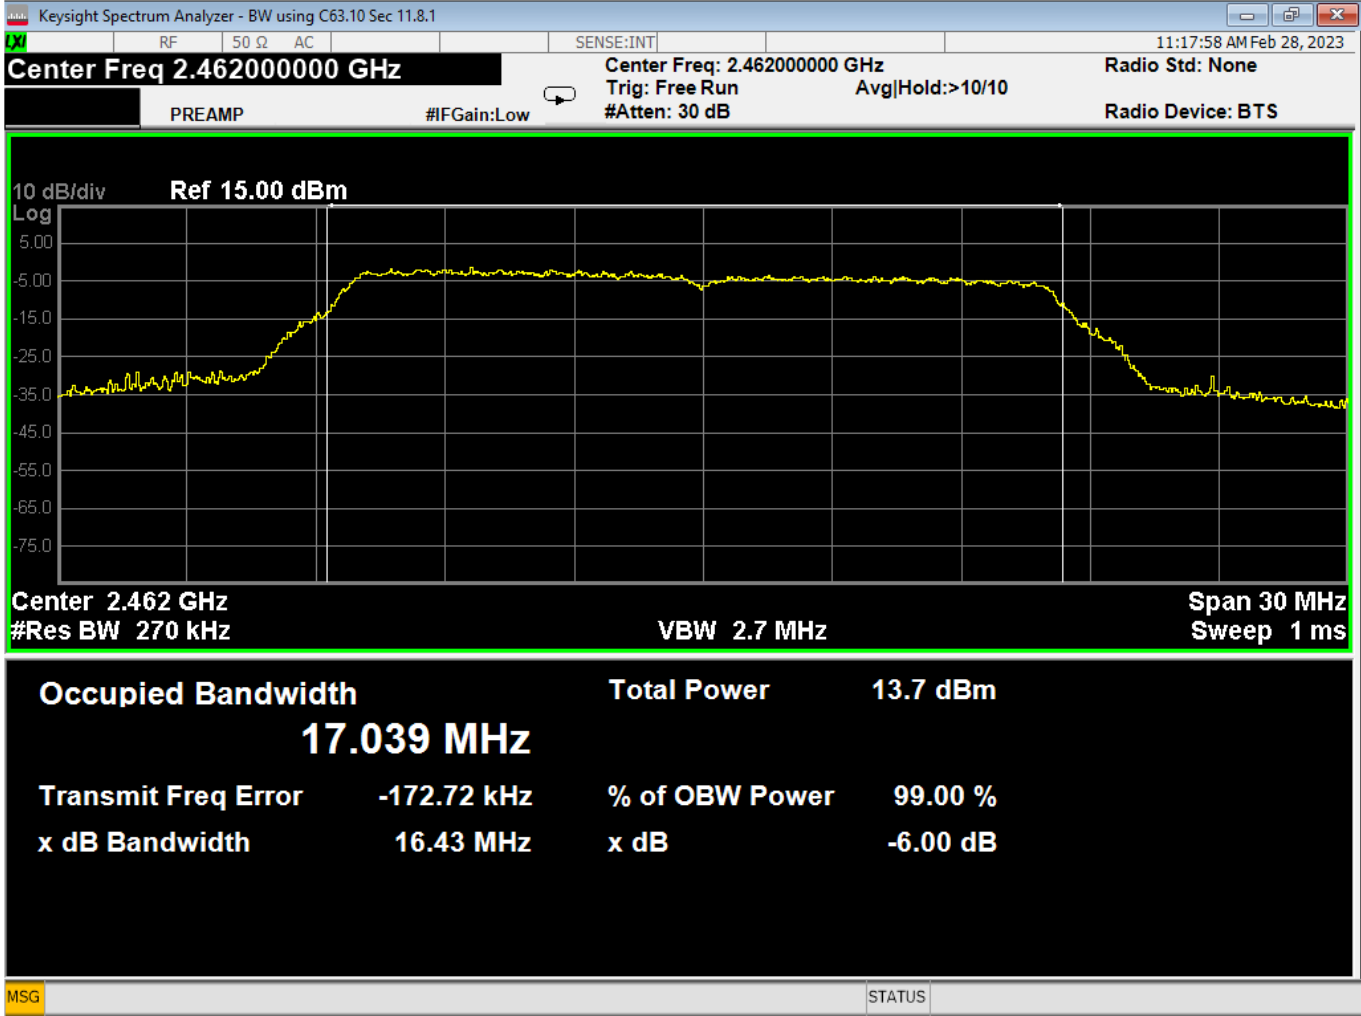

82 Occupied Bandwidth, Low, Wifi G, Low Data Rate

Report Number:	R20230109-20-E5	Rev	C
Prepared for:	Garmin International, Inc.		

83 Occupied Bandwidth, Mid, Wifi G, Low Data Rate

Report Number:	R20230109-20-E5	Rev	C
Prepared for:	Garmin International, Inc.		