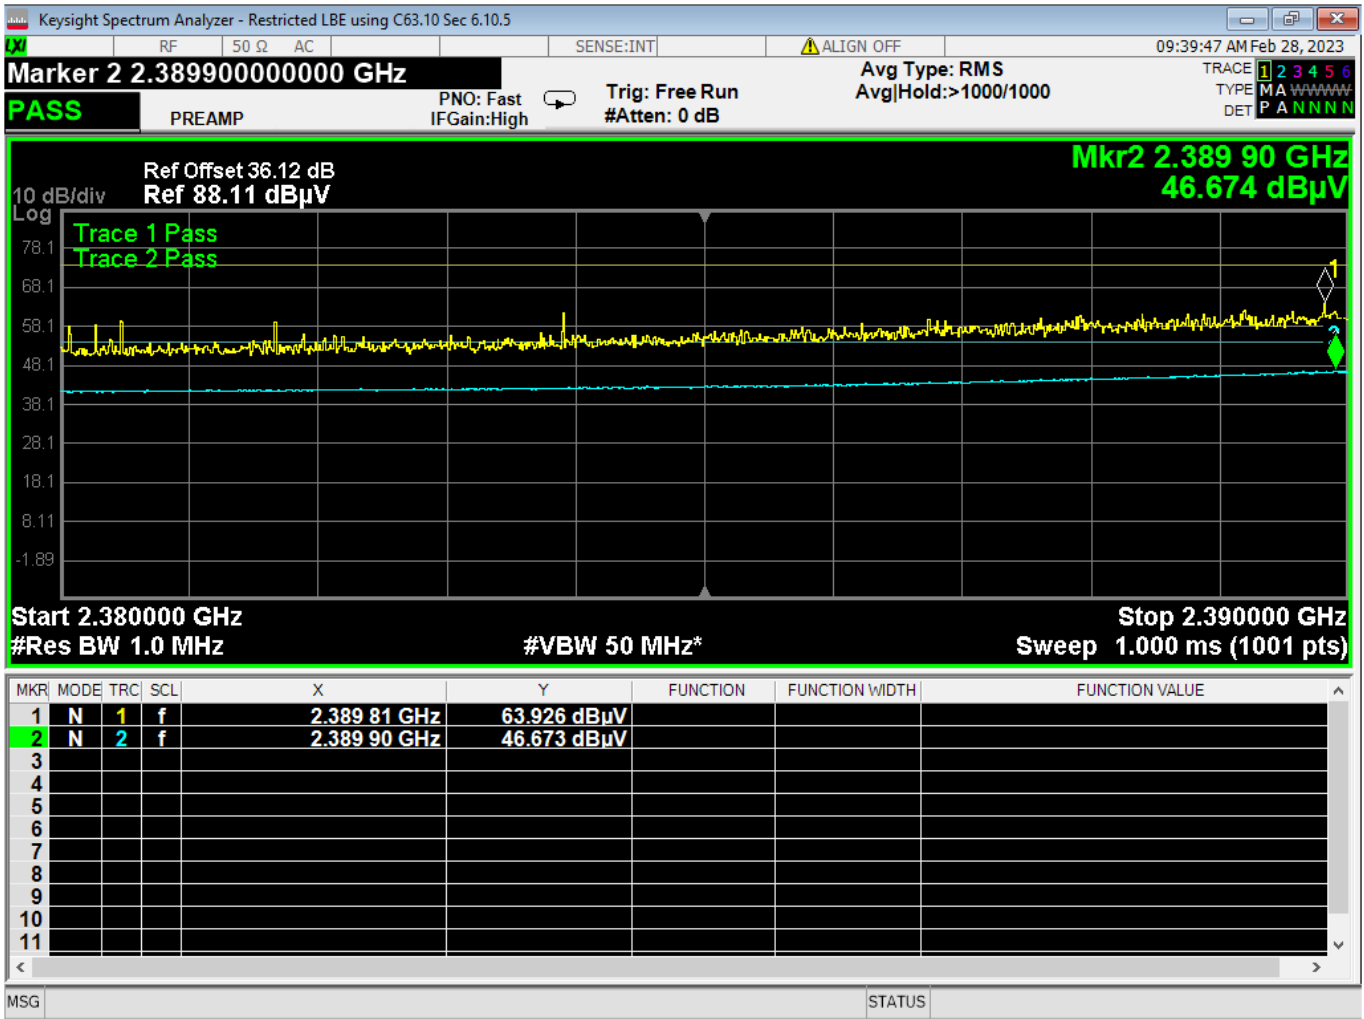

Report Number:	R20230109-20-E5	Rev	C
Prepared for:	Garmin International, Inc.		

77 Lower Bandedge, Restricted, Wifi N, High Data Rate