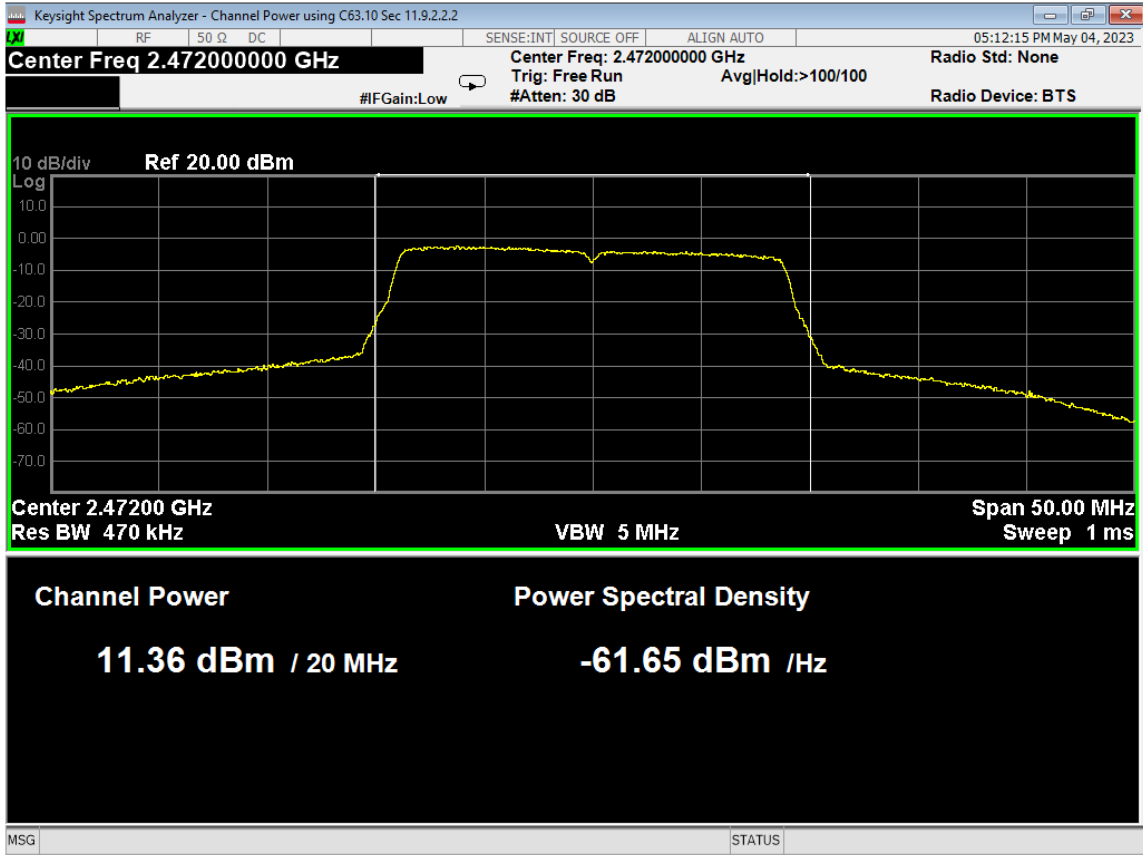

Report Number:	R20230109-20-E5	Rev	C
Prepared for:	Garmin International, Inc.		

133 Average Power, ch13, Wifi N, High Data Rate