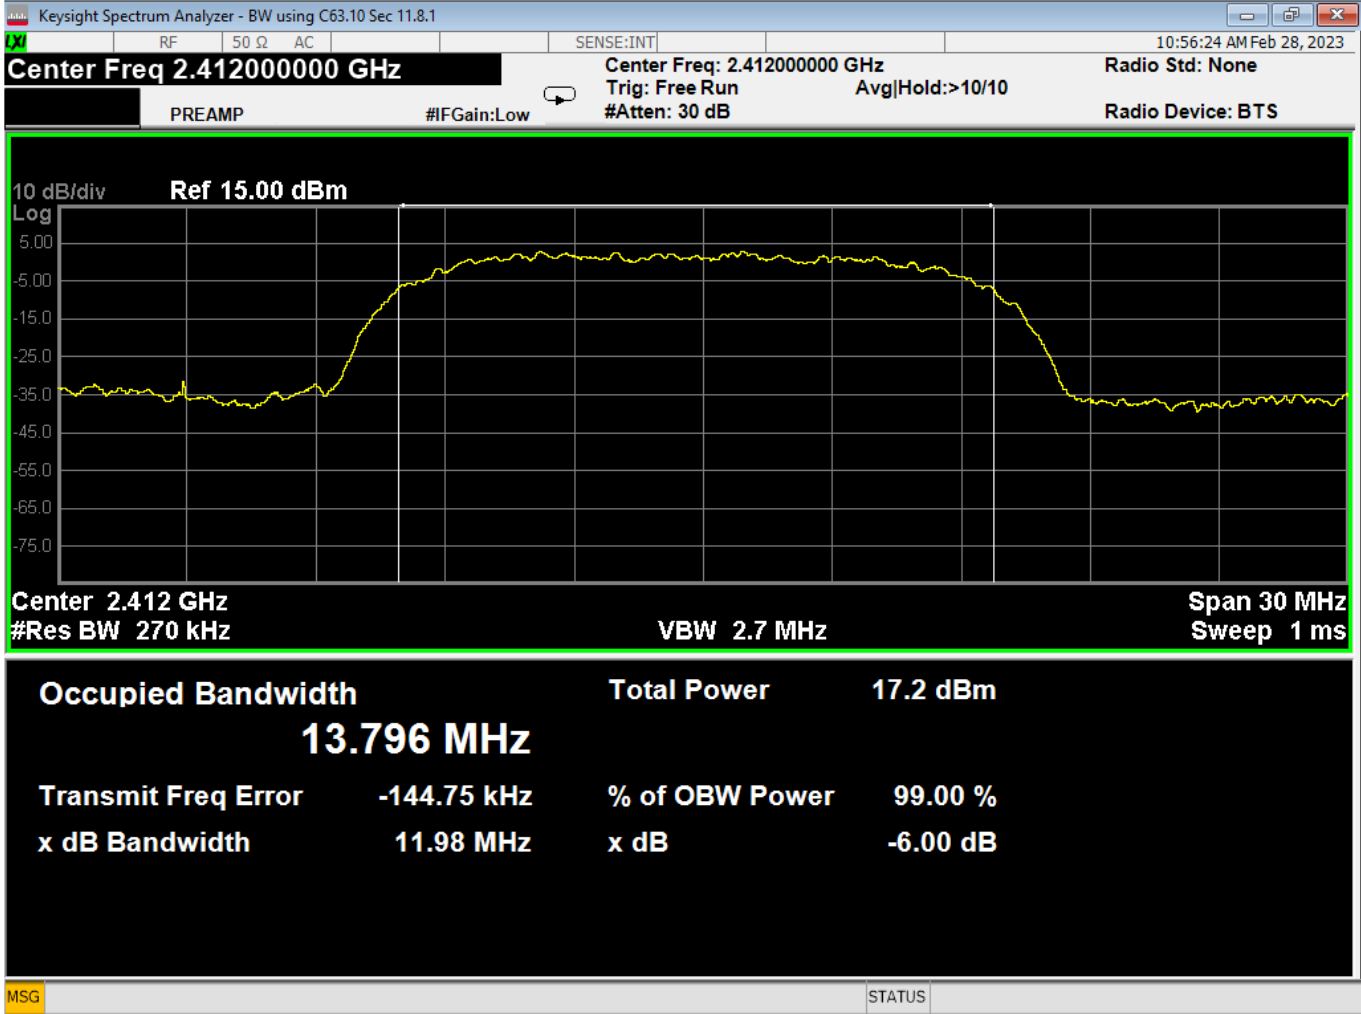

Report Number:	R20230109-20-E5	Rev	C
Prepared for:	Garmin International, Inc.		

88 Occupied Bandwidth, Low, Wifi B, High Data Rate