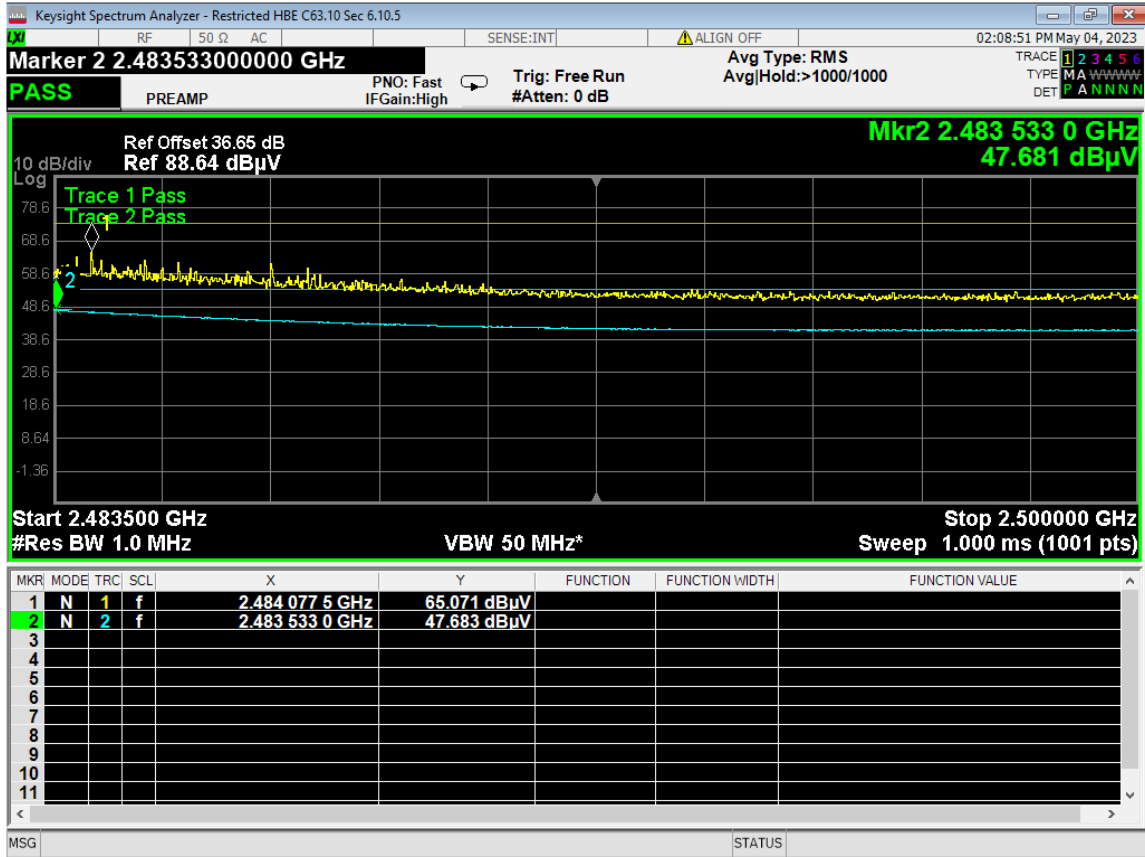

Report Number:

R20230109-20-E5

Rev

C

Prepared for:

Garmin International, Inc.

153 Restricted Bandedge, ch13, Wifi G, Low Data Rate