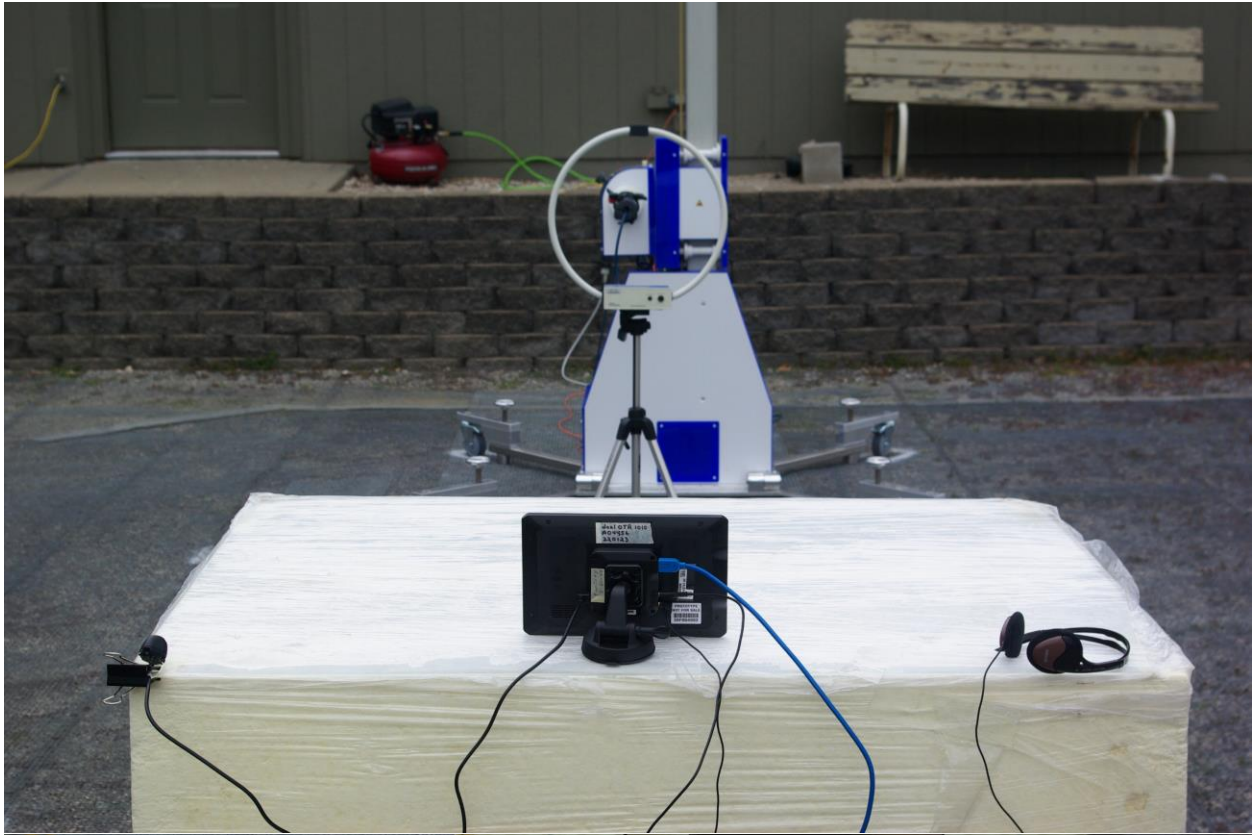

Test setup photographs

Rogers Labs, Inc.
4405 West 259th Terrace
Louisburg, KS 66053
Phone/Fax: (913) 837-3214
Revision 1

Garmin International, Inc.
Model: A04456
Test: 220123
Test to: CFR47 15C, RSS-210
File: A04456 Short Term Conf TSup

SN's: 39F004948 / 39F004929
FCC ID: IPH-04456
IC: 1792A-04456
Date: April 30, 2022
Page 1 of 5

Rogers Labs, Inc.
4405 West 259th Terrace
Louisburg, KS 66053
Phone/Fax: (913) 837-3214
Revision 1

Garmin International, Inc.
Model: A04456
Test: 220123
Test to: CFR47 15C, RSS-210
File: A04456 Short Term Conf TSup