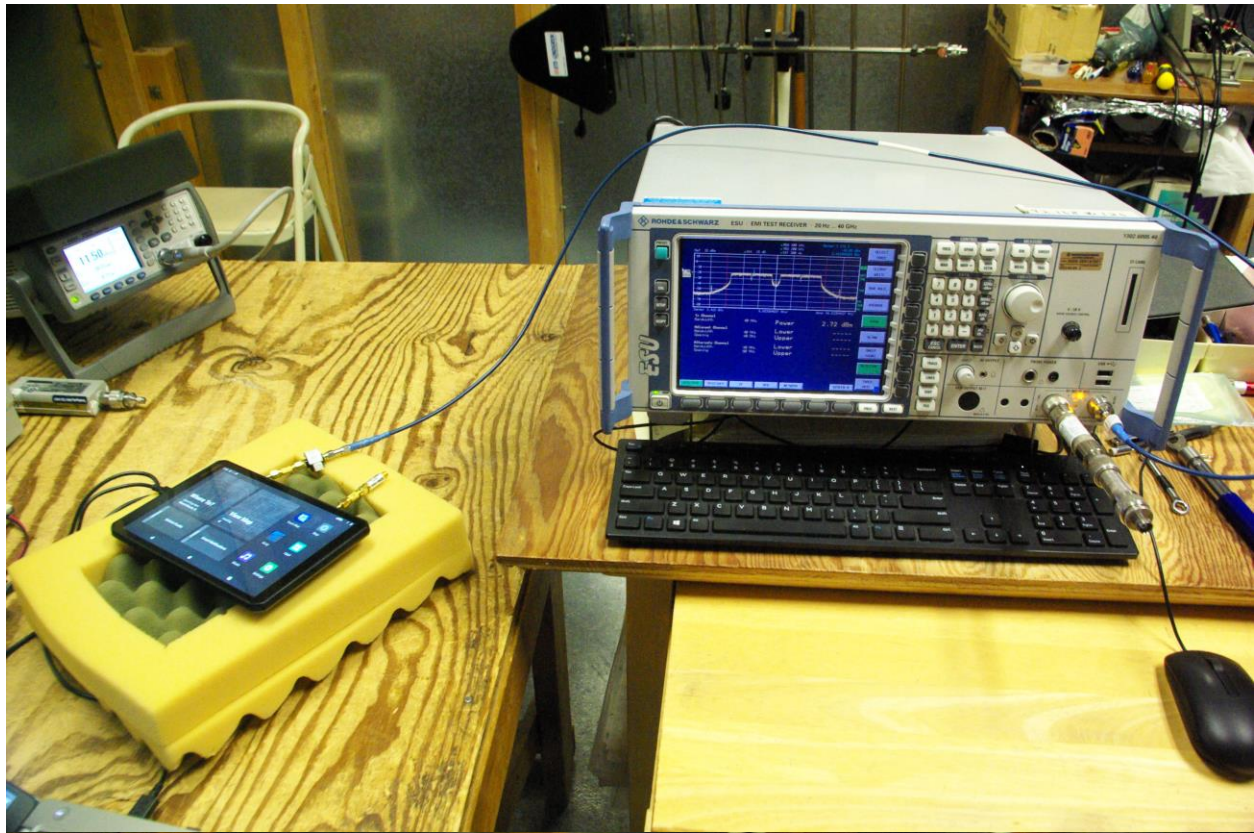

Rogers Labs, Inc.
4405 West 259th Terrace
Louisburg, KS 66053
Phone/Fax: (913) 837-3214
Revision 1

Garmin International, Inc.
Model: A04455
Test: 220124
Test to: CFR47 15C, RSS-210, RSS-247
File: A04455 Short Term Conf TSUp

SN's: 39F004859 / 3401543685
FCC ID: IPH-04455
IC: 1792A-04455
Date: April 13, 2022
Page 5 of 5