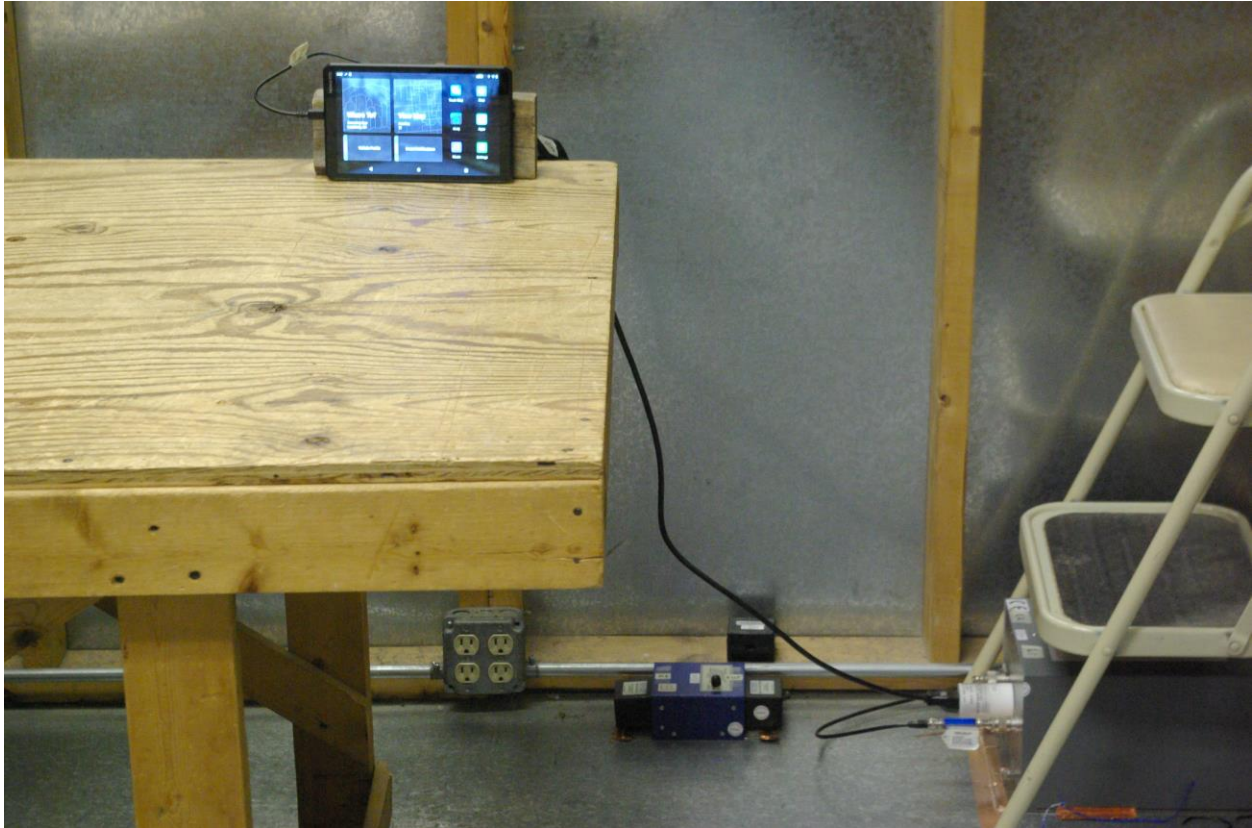

Test setup photographs

Rogers Labs, Inc.
4405 West 259th Terrace
Louisburg, KS 66053
Phone/Fax: (913) 837-3214
Revision 1

Garmin International, Inc.
Model: A04455
Test: 220124
Test to: CFR47 15C, RSS-210, RSS-247
File: A04455 Short Term Conf TSup