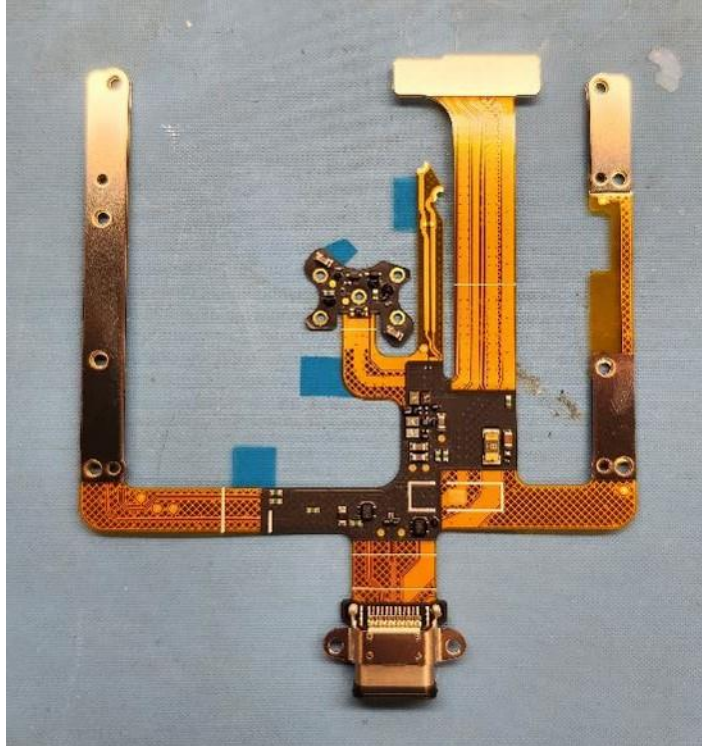

FPC front

Rogers Labs, Inc.
4405 West 259th Terrace
Louisburg, KS 66053
Phone/Fax: (913) 837-3214
Revision 1

Garmin International, Inc.
Model: A04394
Test: 220810
Test to: CFR47 15C, RSS-210, RSS-247
File: A04394 STC IntPho

SN's: 3422741281 / 3422741353
FCC ID: IPH-04394
IC: 1792A-04394
Date: December 8, 2022
Page 6 of 7