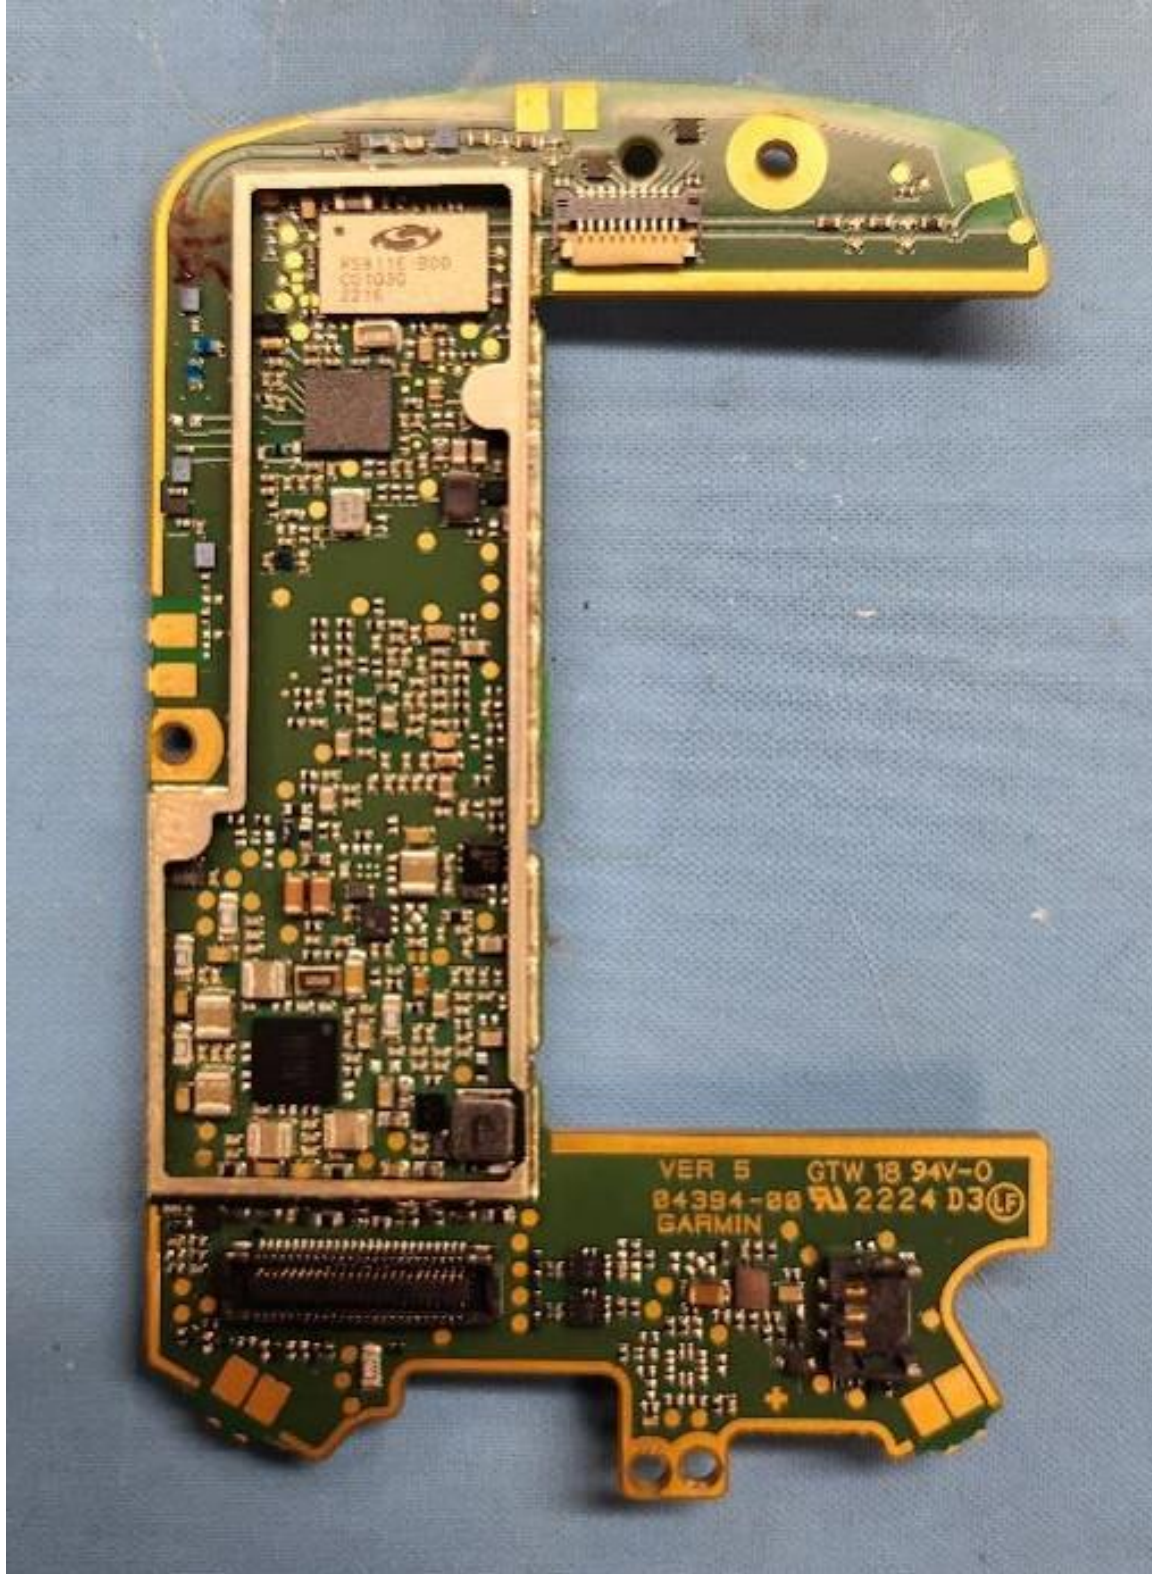

Main PCB Back Shield removed

Rogers Labs, Inc.
4405 West 259th Terrace
Louisburg, KS 66053
Phone/Fax: (913) 837-3214
Revision 1

Garmin International, Inc.
Model: A04394
Test: 220810
Test to: CFR47 15C, RSS-210, RSS-247
File: A04394 STC IntPho

SN's: 3422741281 / 3422741353
FCC ID: IPH-04394
IC: 1792A-04394
Date: December 8, 2022
Page 5 of 7