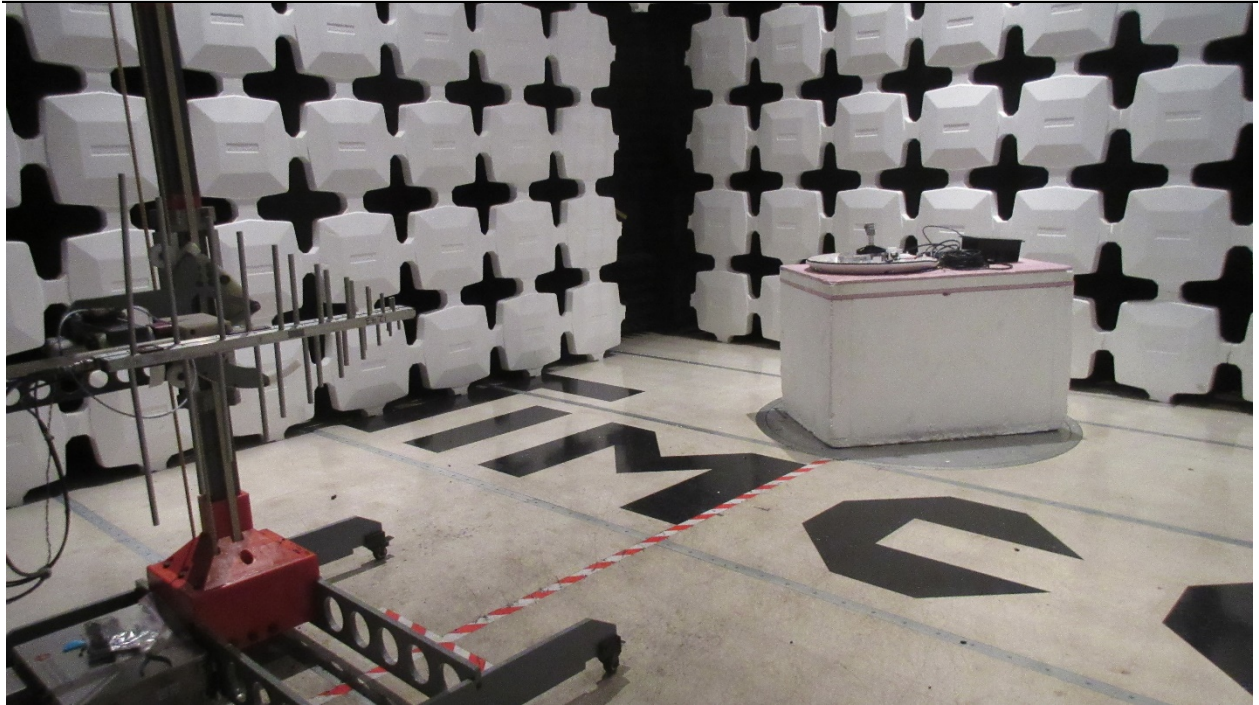

ANNEX B – Test Setup Photograph Exhibit

Garmin International Inc.

FCC ID: IPH-04163

IC: 1792A-04163

Conducted Test Setup

Radiated Testing, Below 1 GHz

Radiated Testing, Below 1 GHz #2

Radiated Testing, Above 1 GHz

Frequency Stability Testing