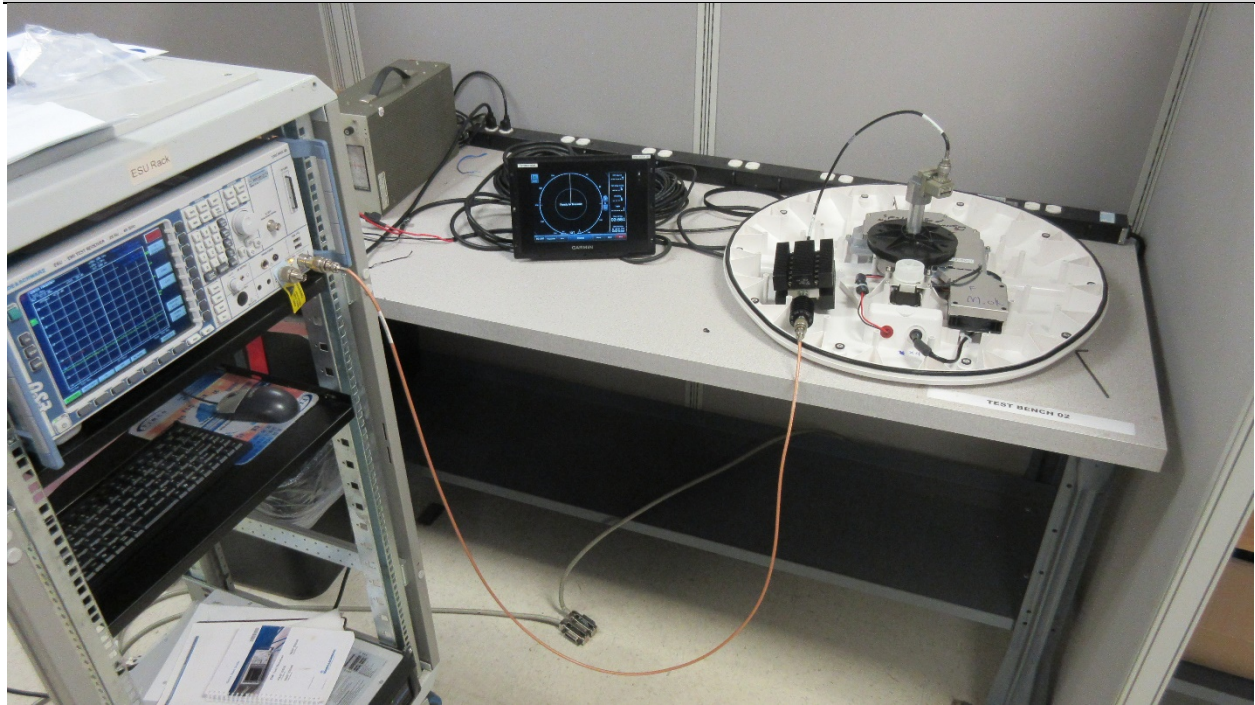

ANNEX B – Test Setup Photograph Exhibit

Garmin International Inc.

FCC ID: IPH-04163

IC: 1792A-04163

Conducted Test Setup

Radiated Testing, Below 1 GHz

Radiated Testing, Below 1 GHz #2

Radiated Testing, Above 1 GHz

Frequency Stability Testing