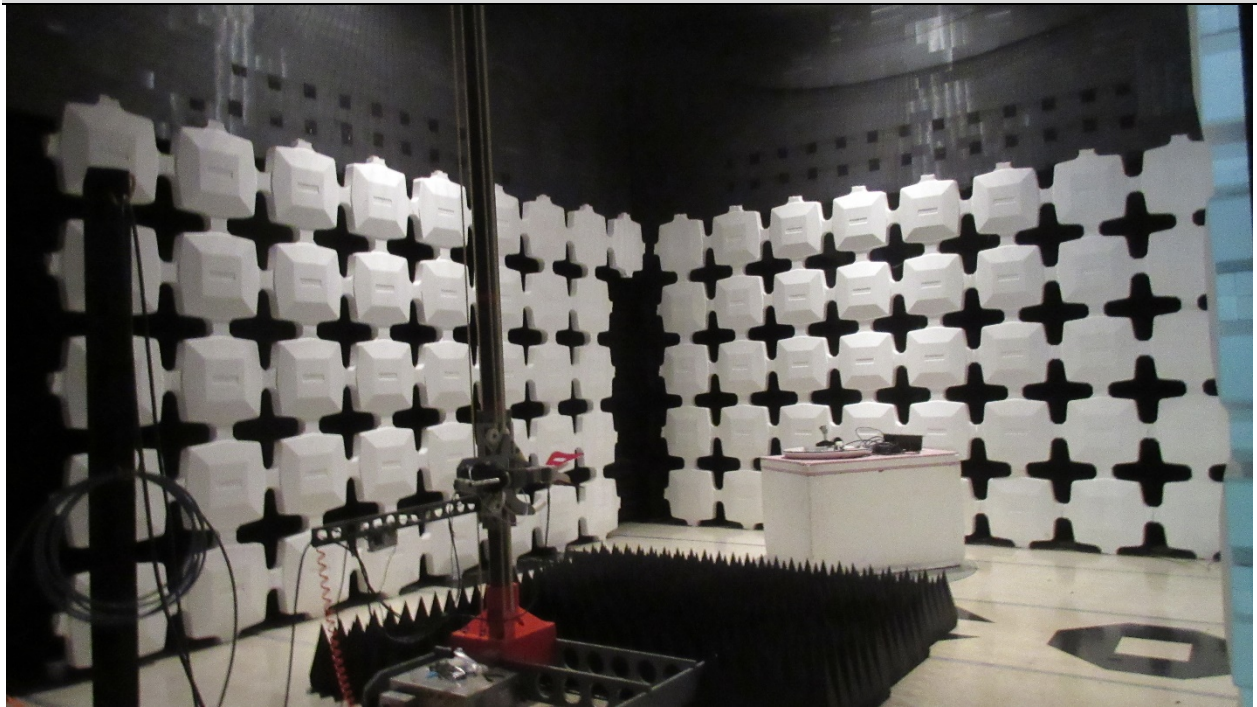

ANNEX B – Test Setup Photograph Exhibit

Garmin International Inc.

FCC ID: IPH-04163

IC: 1792A-04163

Conducted Test Setup

Radiated Testing, Below 1 GHz

Radiated Testing, Below 1 GHz #2

Radiated Testing, Above 1 GHz

Frequency Stability Testing