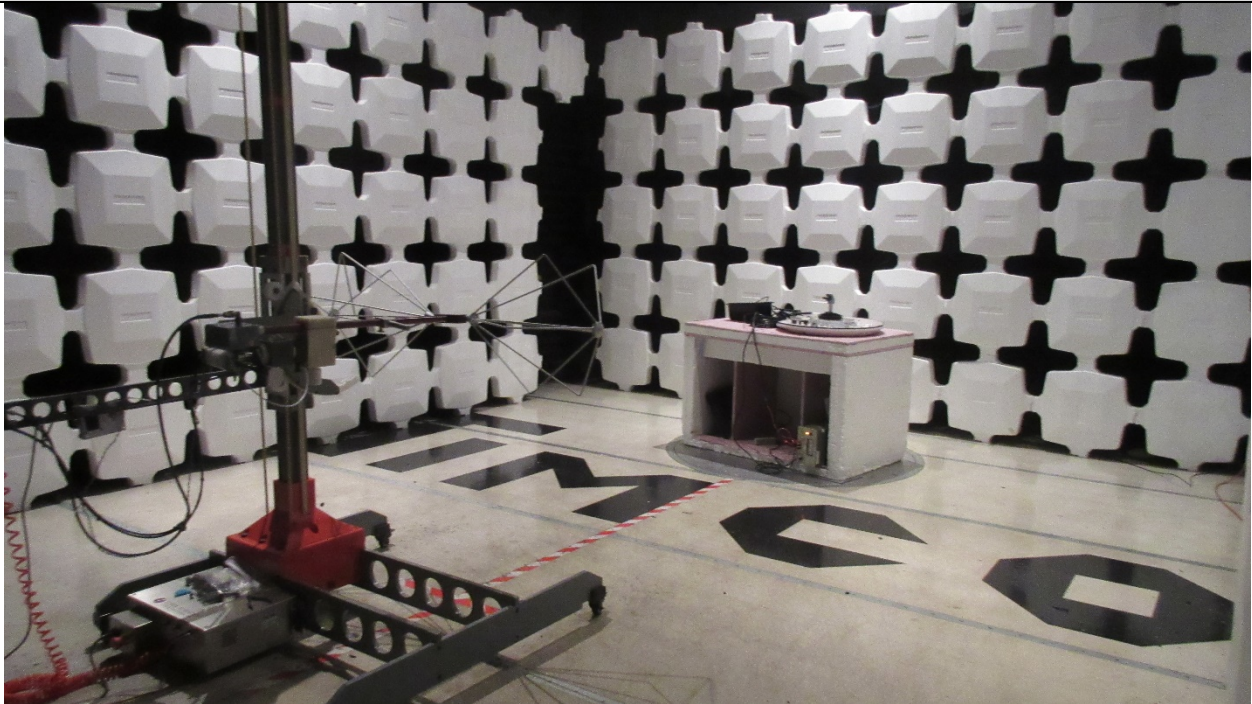

ANNEX B – Test Setup Photograph Exhibit

Garmin International Inc.

FCC ID: IPH-04163

IC: 1792A-04163

Conducted Test Setup

Radiated Testing, Below 1 GHz

Radiated Testing, Below 1 GHz #2

Radiated Testing, Above 1 GHz

Frequency Stability Testing