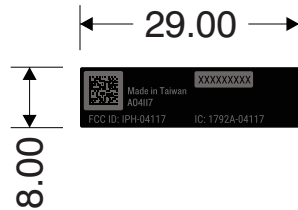

Label Drawing

(Dimensions in mm)

Note: All text is minimum 4 point font or larger

Label Placement

Bottom of device