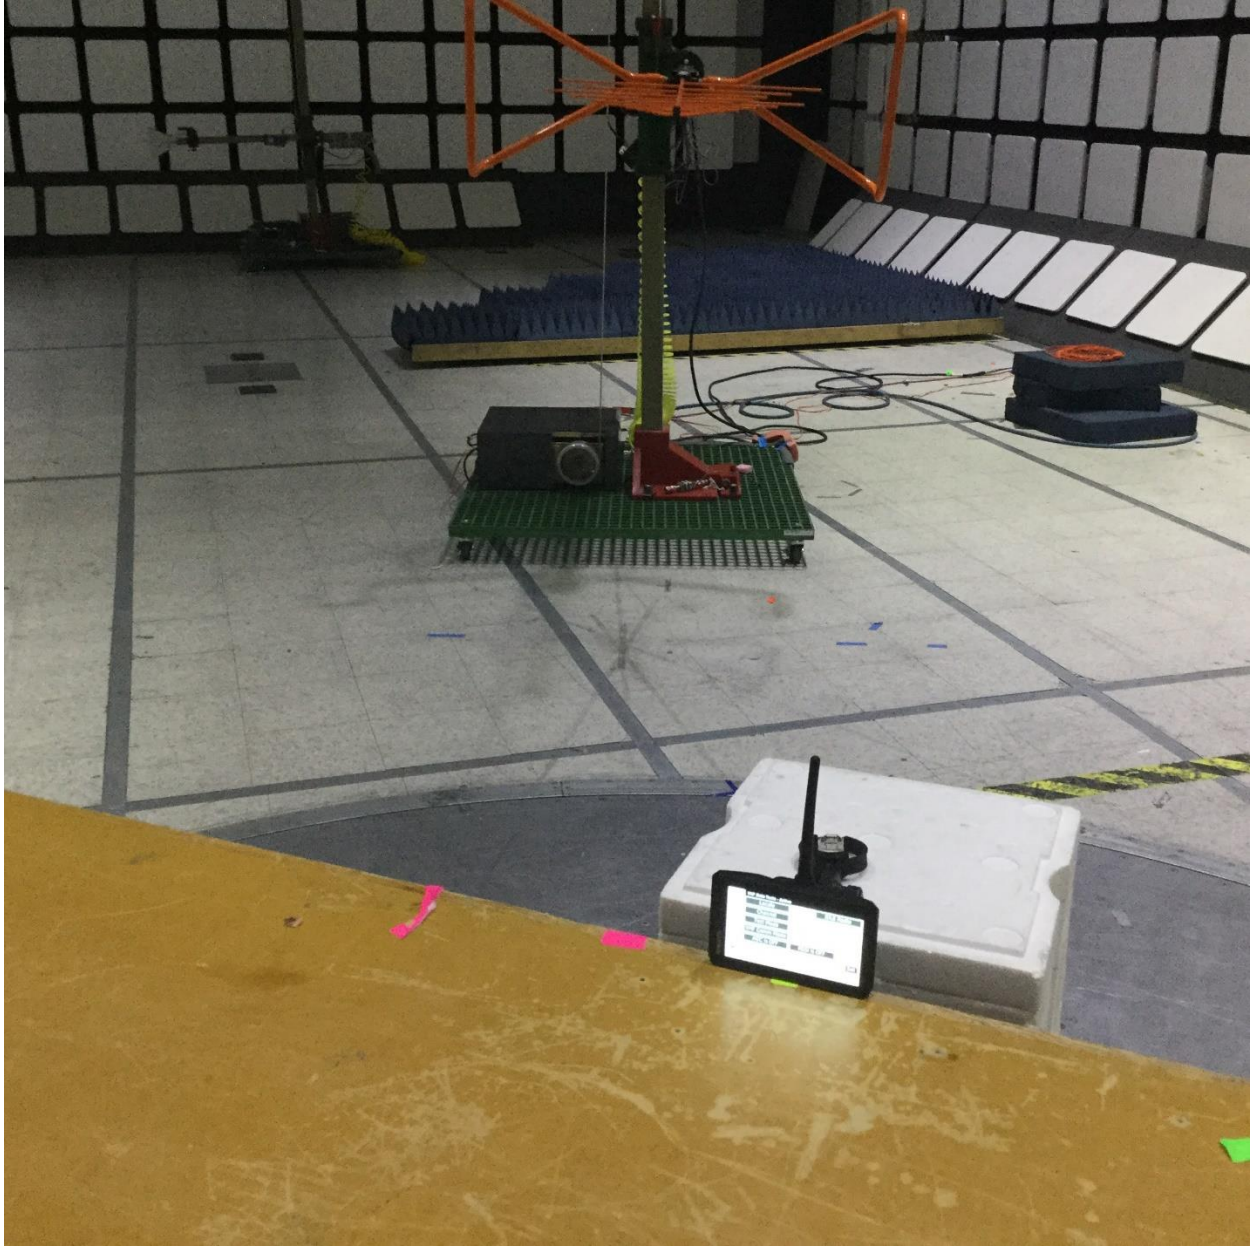

TEST SETUP PHOTOS

TEST SETUP PHOTOS

TEST SETUP PHOTOS

TEST SETUP PHOTOS

Figure 1 - Radiated Emissions Test Setup, 1 - 25 GHz, (EUT not shown)

Figure 2 - Radiated Emissions Test Setup, 30 MHz - 1 GHz, (EUT not shown)

These photos are generic test photos showing the laboratory setup for the frequency ranges specified