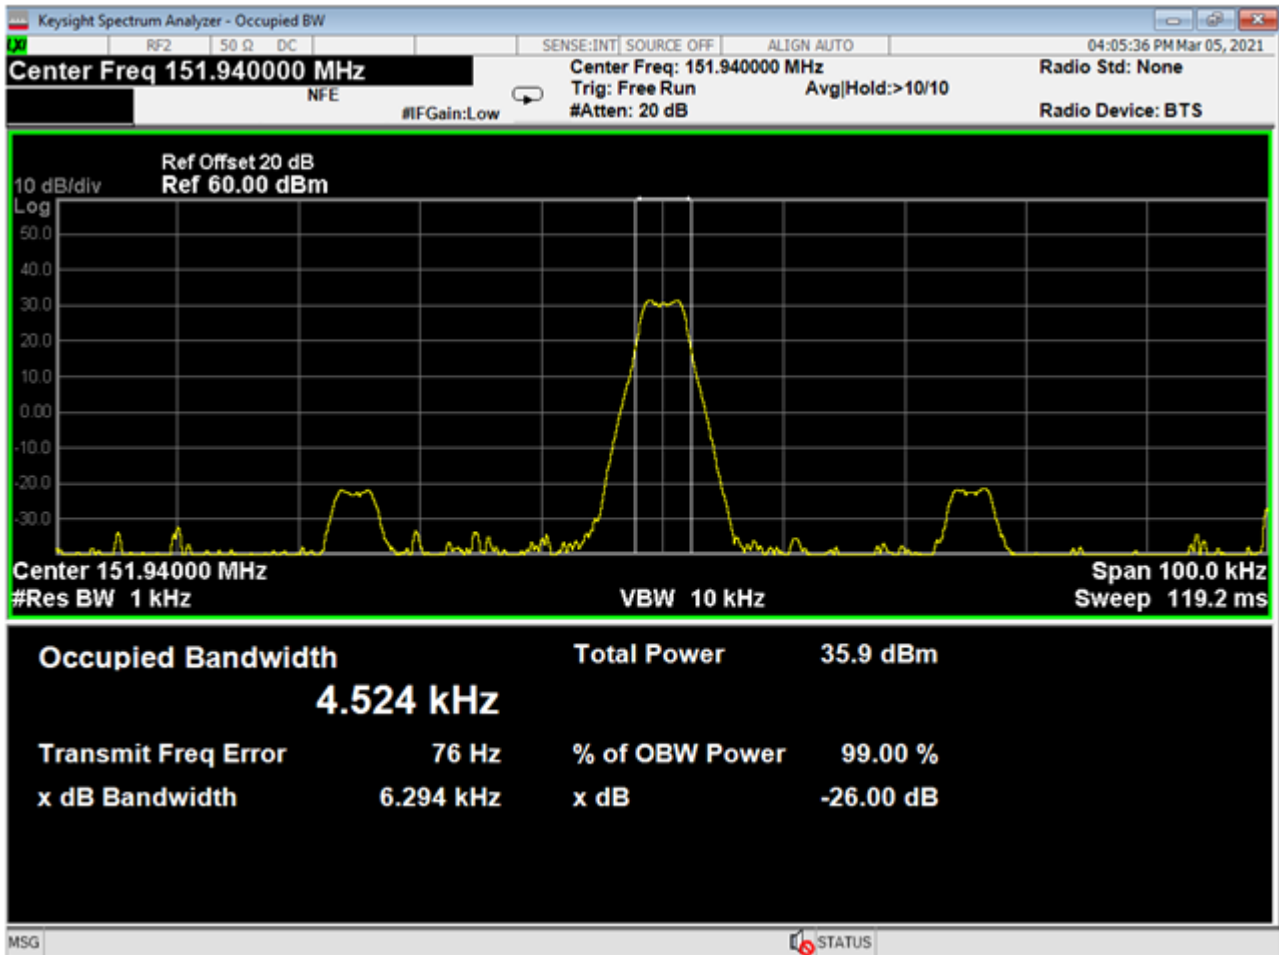

151.82 MHz, GFSK, no audio modulation

151.88 MHz, GFSK, no audio modulation

151.94 MHz , GFSK, no audio modulation

154.57 MHz , GFSK, no audio modulation

154.60 MHz , GFSK, no audio modulation