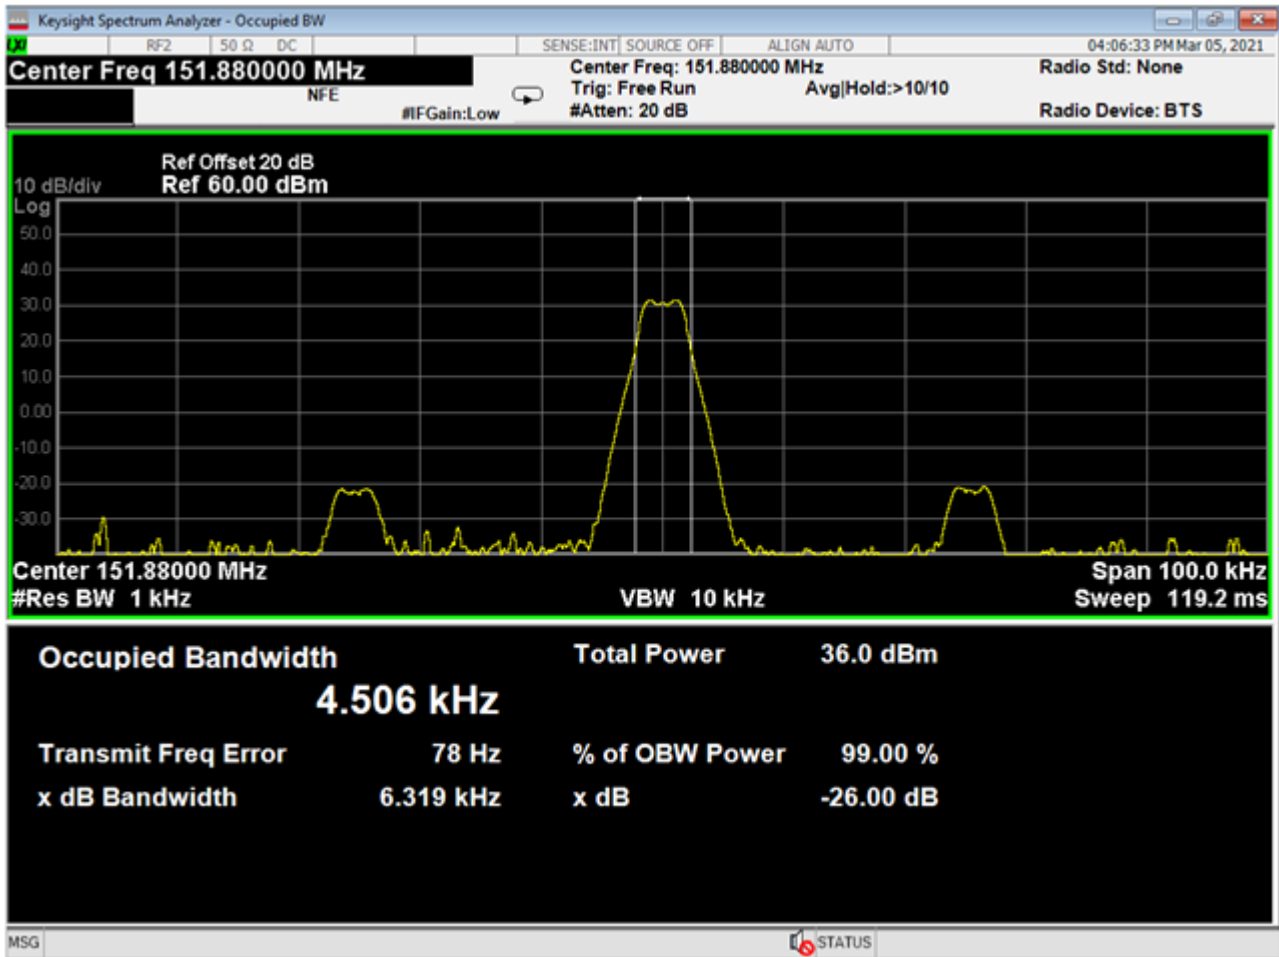

151.82 MHz, GFSK, no audio modulation

151.88 MHz, GFSK, no audio modulation

151.94 MHz , GFSK, no audio modulation

154.57 MHz , GFSK, no audio modulation

154.60 MHz , GFSK, no audio modulation