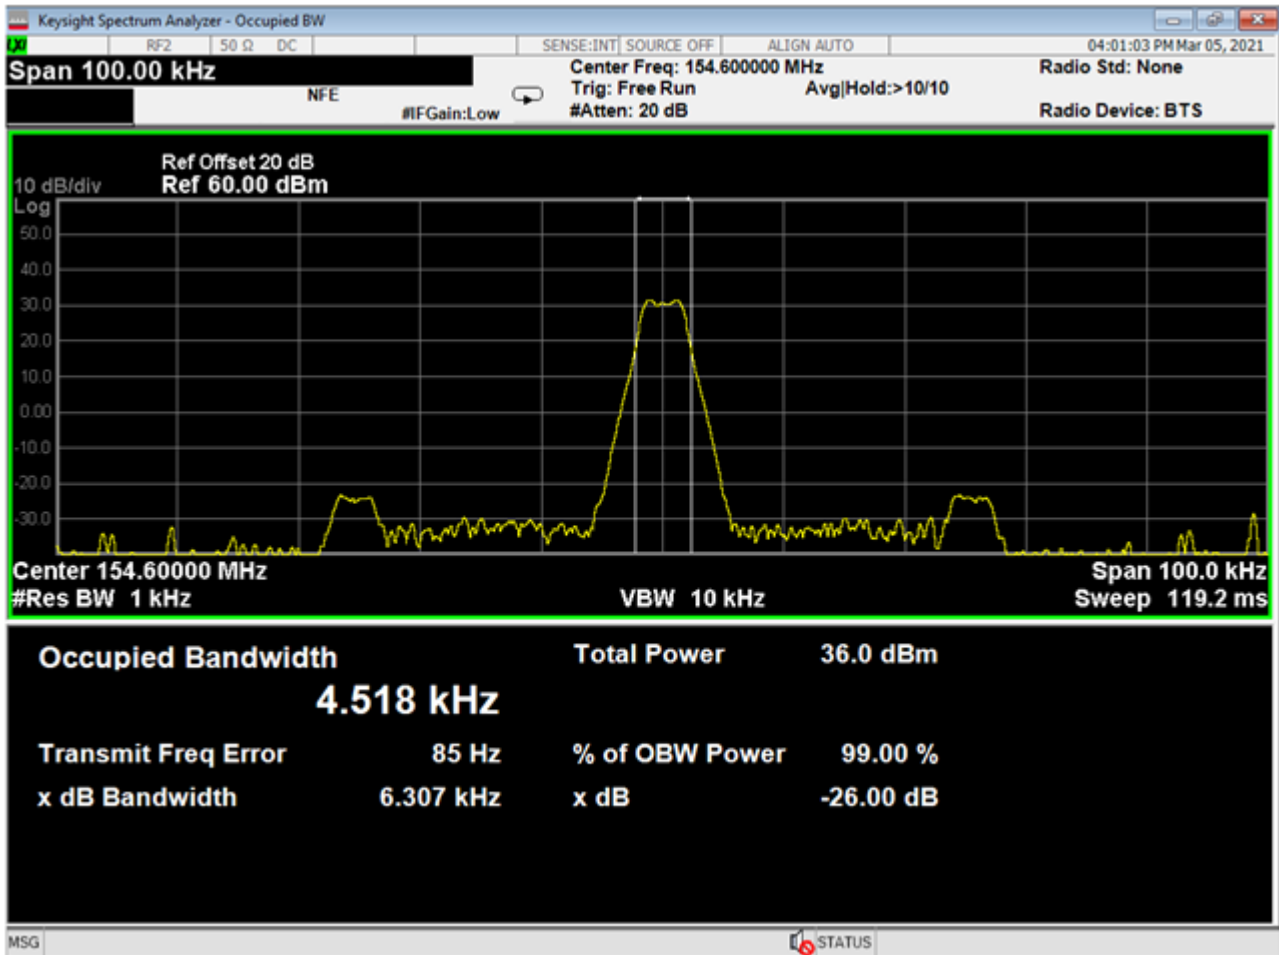

151.82 MHz, GFSK, no audio modulation

151.88 MHz, GFSK, no audio modulation

151.94 MHz , GFSK, no audio modulation

154.57 MHz , GFSK, no audio modulation

154.60 MHz , GFSK, no audio modulation