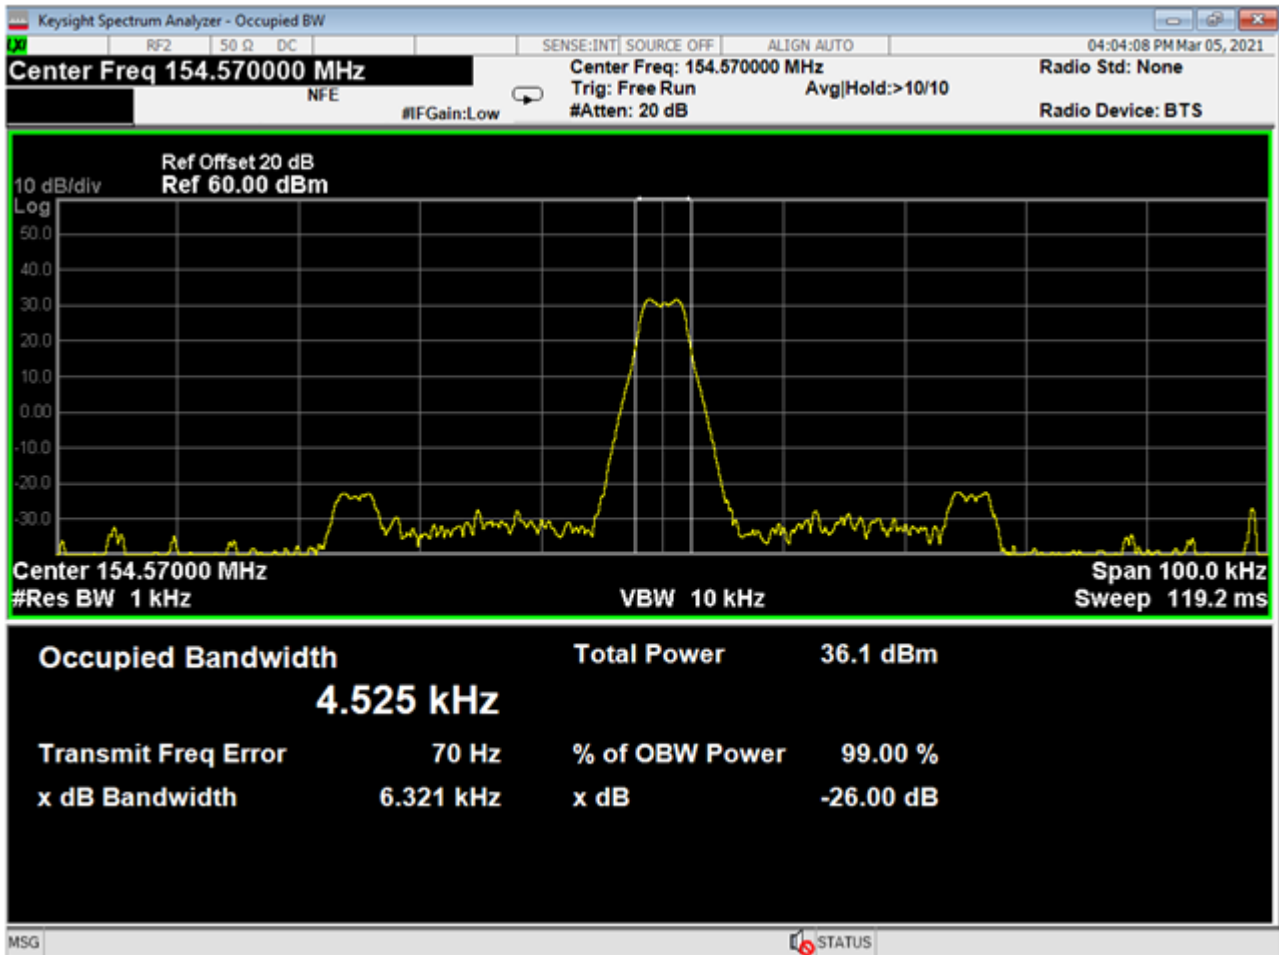

151.82 MHz, GFSK, no audio modulation

151.88 MHz, GFSK, no audio modulation

151.94 MHz , GFSK, no audio modulation

154.57 MHz , GFSK, no audio modulation

154.60 MHz , GFSK, no audio modulation