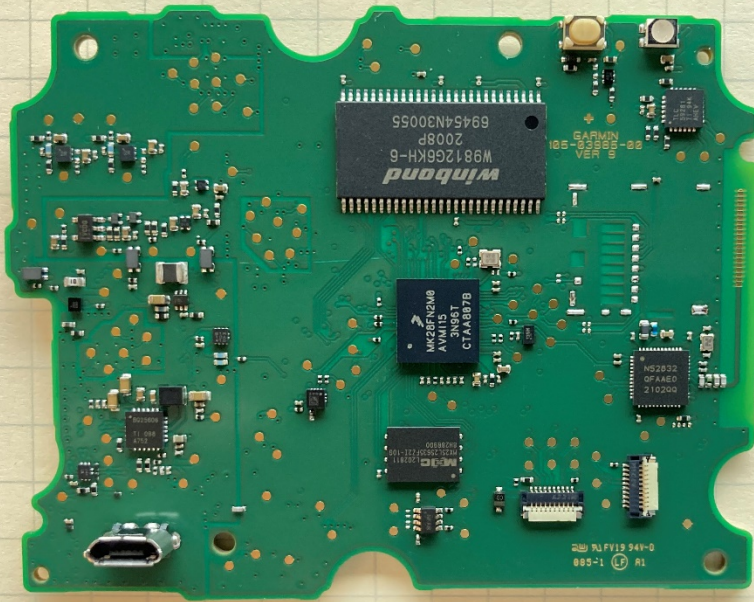

A03985 Internal Photographs

FCC ID: IPH-03985

IC: 1792A-03985

2.4 GHz Antenna