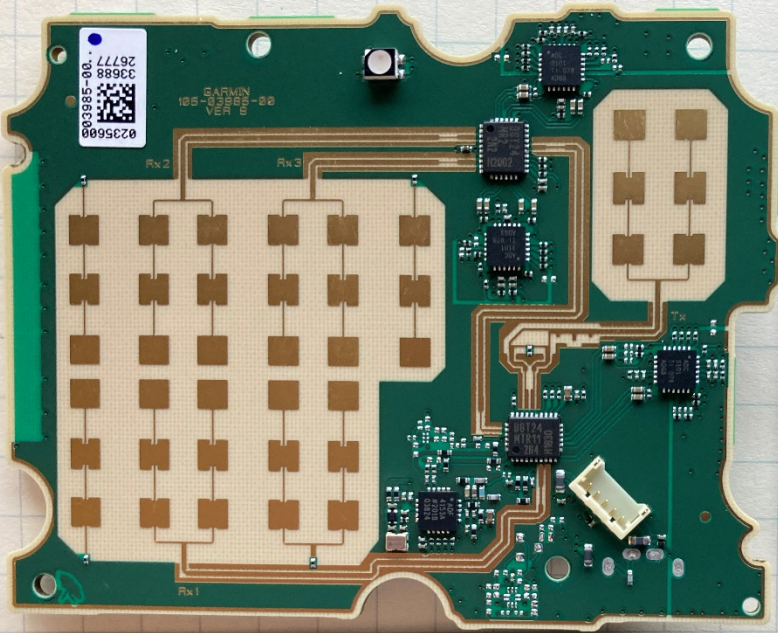

A03985 Internal Photographs

FCC ID: IPH-03985

IC: 1792A-03985

2.4 GHz Antenna