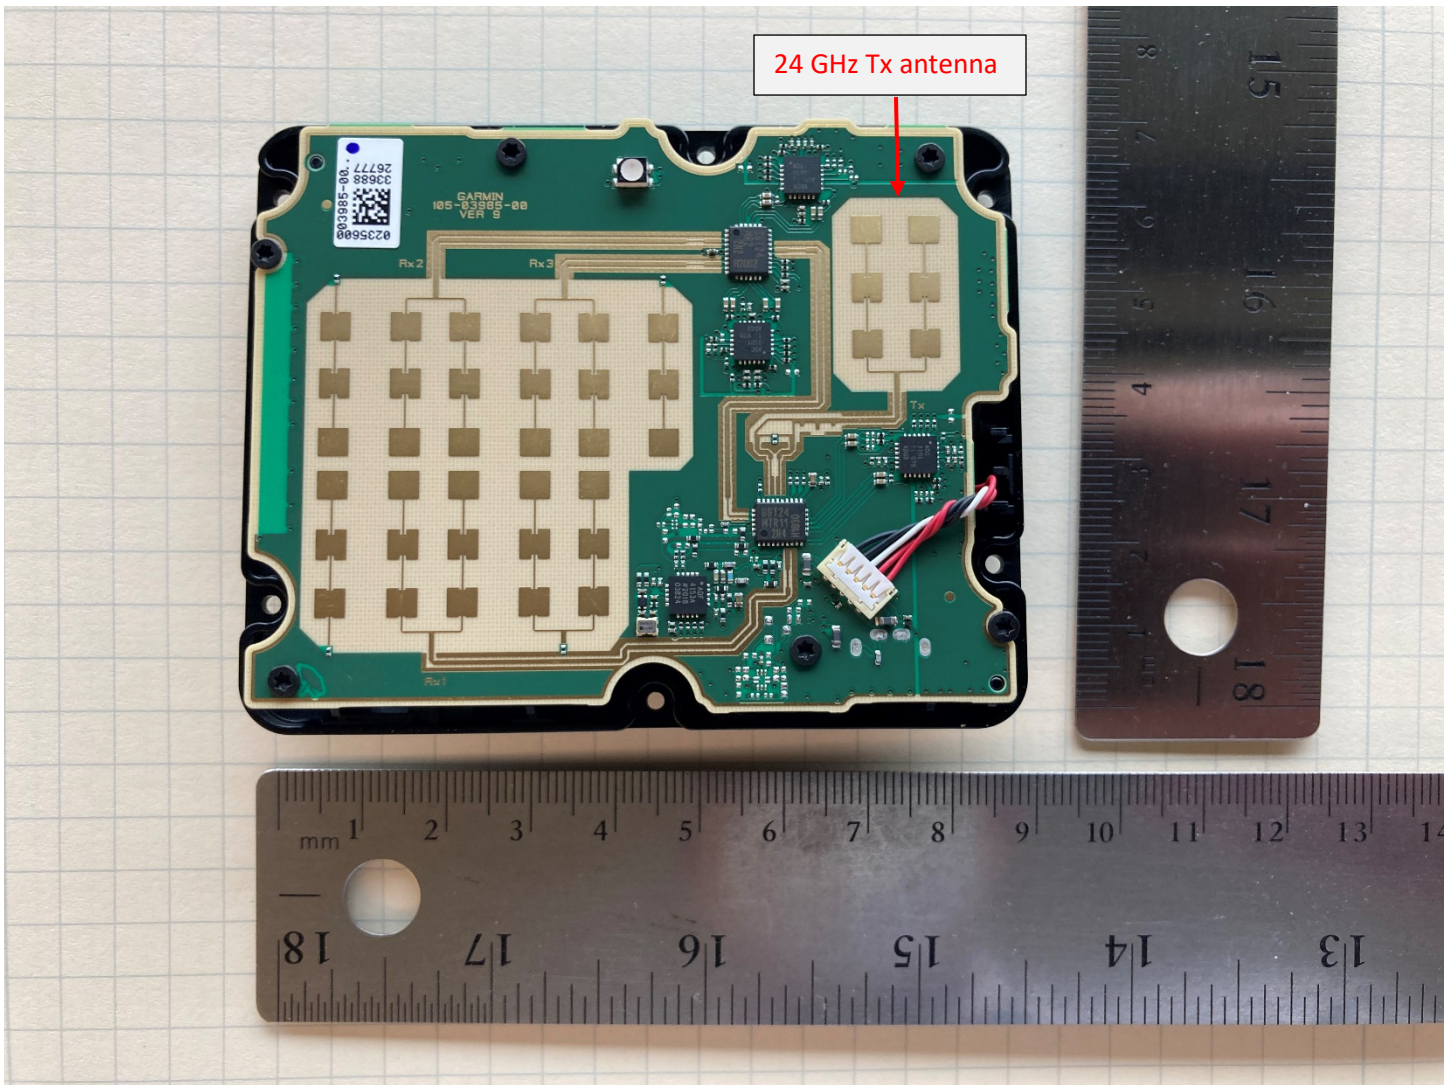

A03985 Internal Photographs

FCC ID: IPH-03985

IC: 1792A-03985

2.4 GHz Antenna