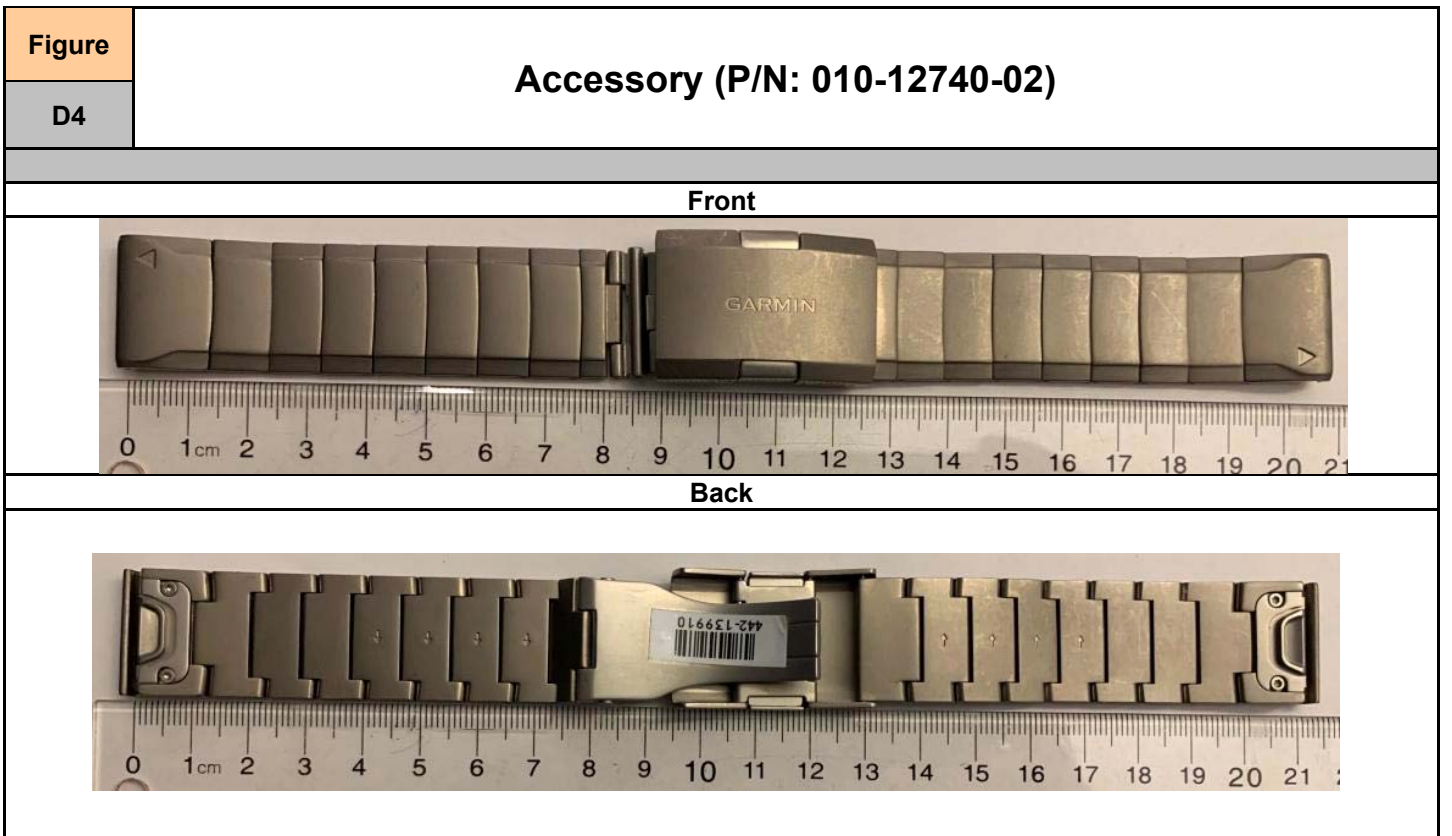

EXHIBIT 18 – PHOTOS - EXTERNAL

Figure E18.1 – External Photo – Front

Figure E18.2 – External Photo – Back

Figure E18.3 – External Photo – Left Side

Figure E18.4 – External Photo – Right Side

Figure	AC Adapter (P/N: 362-00096-00)	
D5		
Front		Back
 <p>The front view shows a black plastic AC adapter with a white label. The label contains the following information:</p> <ul style="list-style-type: none"> GARMIN XQ P SWITCHING POWER SUPPLY (电源适配器 电源供应器) MODEL (型号/型号): PSAF10R-050Q INPUT (输入/输入): 100-240V ~ 0.3A 50-60Hz 22-29VA OUTPUT (输出/输出): 5.0V\pm 2.0A MAX. GARMIN P/N: 362-00096-00 生产厂家: 飞安特(中国)电子有限公司 适用用于海拔2000m以下地区安全使用 Phihong Technology Co., Ltd. No. 568, Fusing 3rd Rd., Gualishan District, Taoyuan City, Taiwan CE, RoHS, LPS, VI, R33084, CCC, UL LISTED, JET, and other safety symbols. 台祥贸易有限公司 MADE IN CHINA/中国制造/中国制造 (GM)-R 		 <p>The back view shows the DC output port with a sliding cover and a circular 'PUSH' button below it.</p>