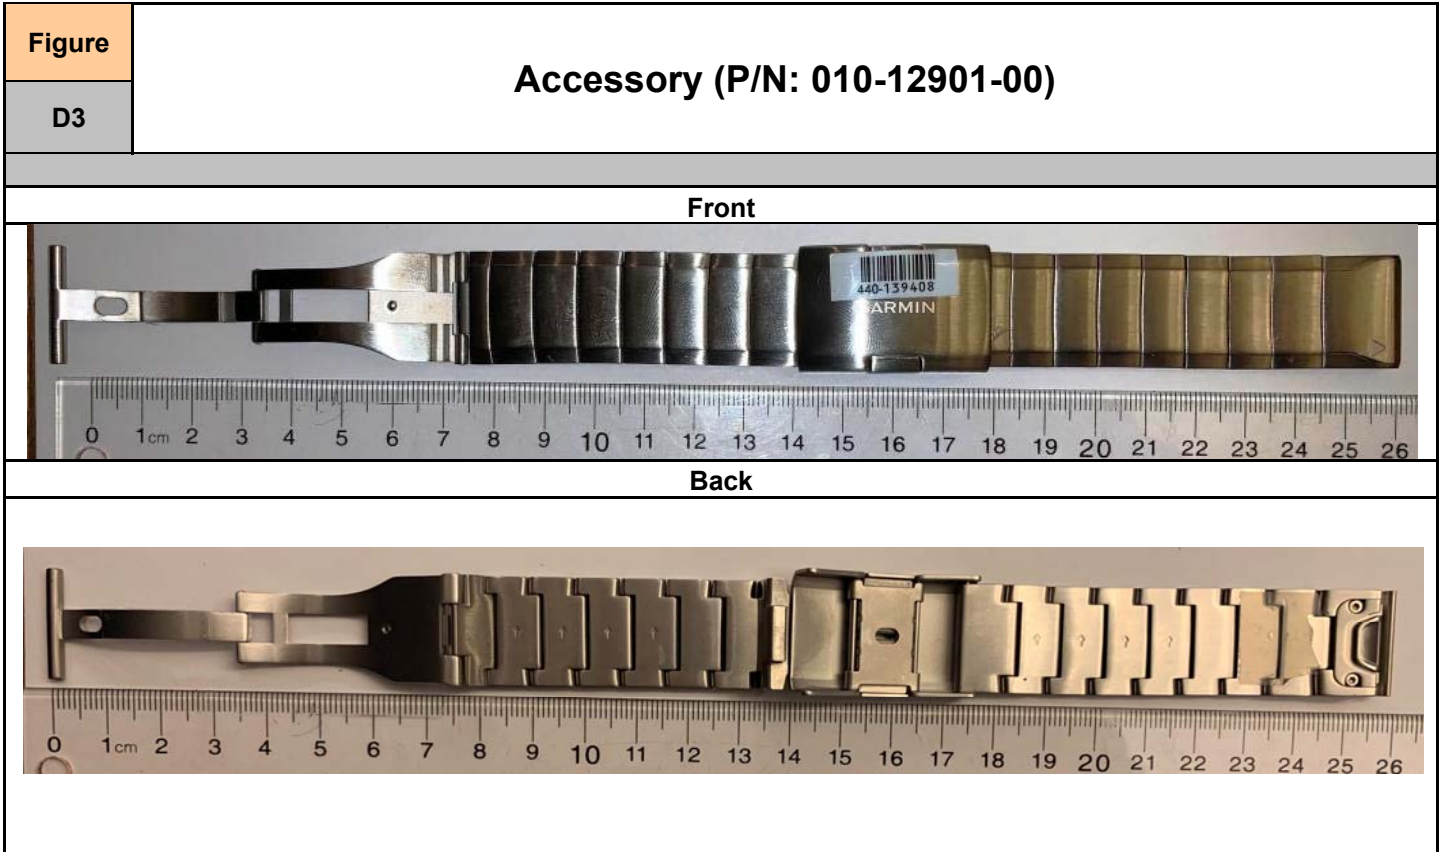

EXHIBIT 18 – PHOTOS - EXTERNAL

Figure E18.1 – External Photo – Front

Figure E18.2 – External Photo – Back

Figure E18.3 – External Photo – Left Side

Figure E18.4 – External Photo – Right Side

Figure	AC Adapter (P/N: 362-00096-00)	
D5		
Front		Back
 <p>The front view shows a black plastic AC adapter with a white label. The label contains the following information:</p> <ul style="list-style-type: none"> GARMIN XQ P SWITCHING POWER SUPPLY (电源适配器 电源供应器) MODEL (型号/型号): PSAF10R-050Q INPUT (输入/输入): 100-240V ~ 0.3A 50-60Hz 22-29VA OUTPUT (输出/输出): 5.0V\pm 2.0A MAX. GARMIN P/N: 362-00096-00 生产厂家: 飞安特(中国)电子有限公司 适用用于海拔2000m以下地区安全使用 Phihong Technology Co., Ltd. No. 568, Fusing 3rd Rd., Gualishan District, Taoyuan City, Taiwan CE, RoHS, LPS, VI, R33084, CCC, UL LISTED, JET, and other safety symbols. 台祥贸易有限公司 MADE IN CHINA/中国制造/中国制造 (GM)-R 		 <p>The back view shows the DC output port with a sliding cover and a circular 'PUSH' button below it.</p>