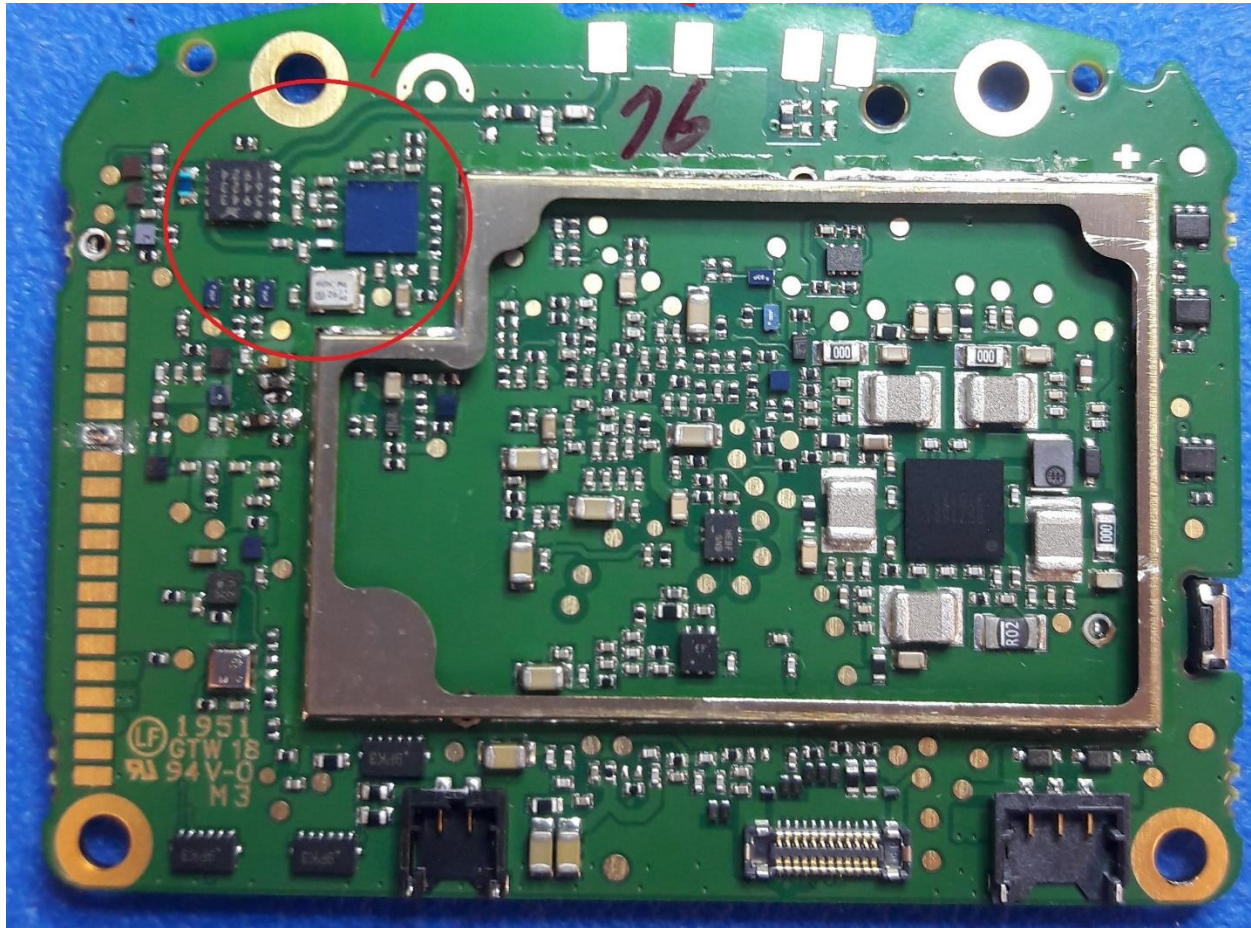

PCB with Shield removed

Rogers Labs, Inc.
4405 West 259th Terrace
Louisburg, KS 66053
Phone/Fax: (913) 837-3214
Revision 1

Garmin International, Inc.
Model: A03877
Test: 200120
Test to: CFR47 15C, RSS-210, RSS-247
File: A03877 Short Term Conf IntPho

SN's: 3322915112, 3322577877
FCC ID: IPH-03877
IC: 1792A-03877
Date: March 20, 2020
Page 1 of 6

PCB bottom with Shield removed

Rogers Labs, Inc.
4405 West 259th Terrace
Louisburg, KS 66053
Phone/Fax: (913) 837-3214
Revision 1

Garmin International, Inc.
Model: A03877
Test: 200120
Test to: CFR47 15C, RSS-210, RSS-247
File: A03877 Short Term Conf IntPho

SN's: 3322915112, 3322577877
FCC ID: IPH-03877
IC: 1792A-03877
Date: March 20, 2020
Page 2 of 6