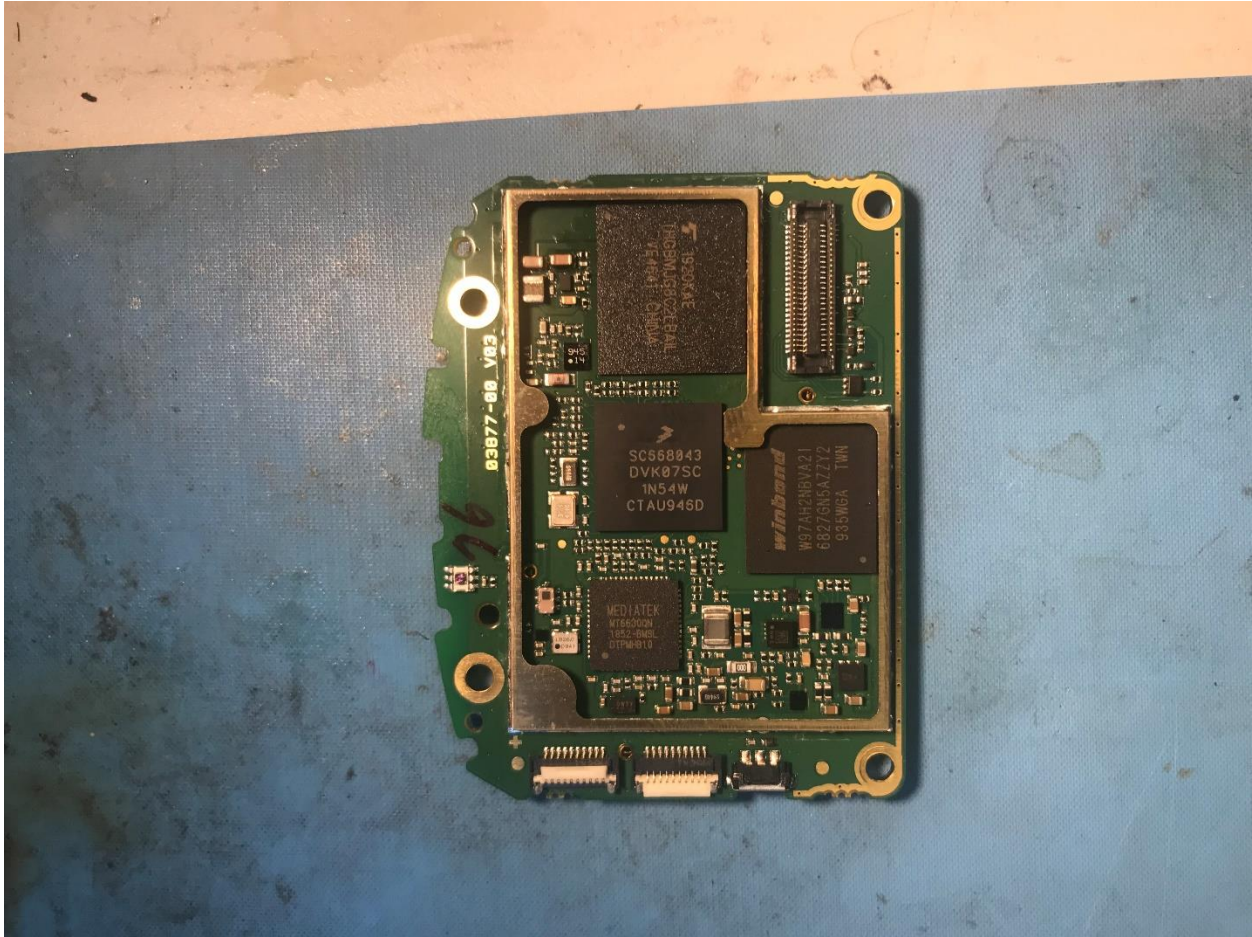

PCB with Shield removed

Rogers Labs, Inc.
4405 West 259th Terrace
Louisburg, KS 66053
Phone/Fax: (913) 837-3214
Revision 1

Garmin International, Inc.
Model: A03877
Test: 200120
Test to: CFR47 15C, RSS-210, RSS-247
File: A03877 Short Term Conf IntPho

SN's: 3322915112, 3322577877
FCC ID: IPH-03877
IC: 1792A-03877
Date: March 20, 2020
Page 1 of 6

PCB bottom with Shield removed

Rogers Labs, Inc.
4405 West 259th Terrace
Louisburg, KS 66053
Phone/Fax: (913) 837-3214
Revision 1

Garmin International, Inc.
Model: A03877
Test: 200120
Test to: CFR47 15C, RSS-210, RSS-247
File: A03877 Short Term Conf IntPho

SN's: 3322915112, 3322577877
FCC ID: IPH-03877
IC: 1792A-03877
Date: March 20, 2020
Page 2 of 6

Rogers Labs, Inc.
 4405 West 259th Terrace
 Louisburg, KS 66053
 Phone/Fax: (913) 837-3214
 Revision 1

Garmin International, Inc.
 Model: A03877
 Test: 200120
 Test to: CFR47 15C, RSS-210, RSS-247
 File: A03877 Short Term Conf IntPho