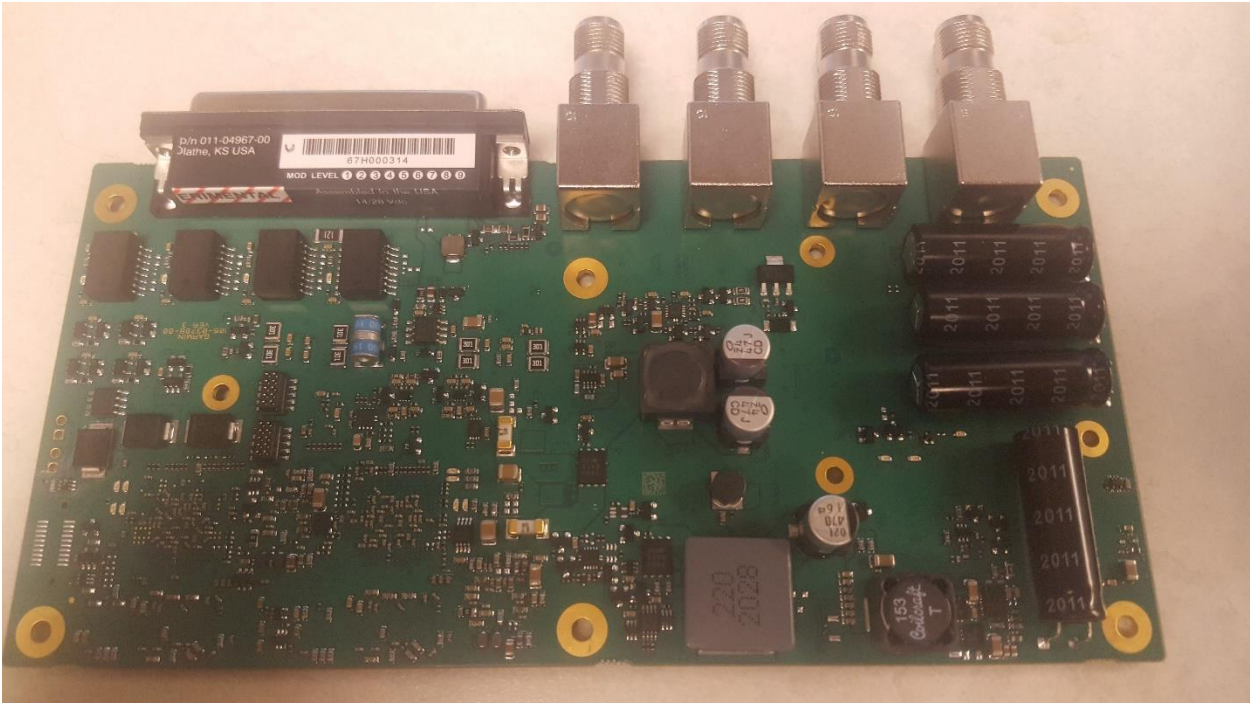

Internal Bottom

Internal Top

Internal Top Behind

Internal WiFi 2/Bluetooth Module (WL1835MOD)

Internal WiFi 1 Module (WL1807MOD)

Internal Cellular Module (EG25-G)