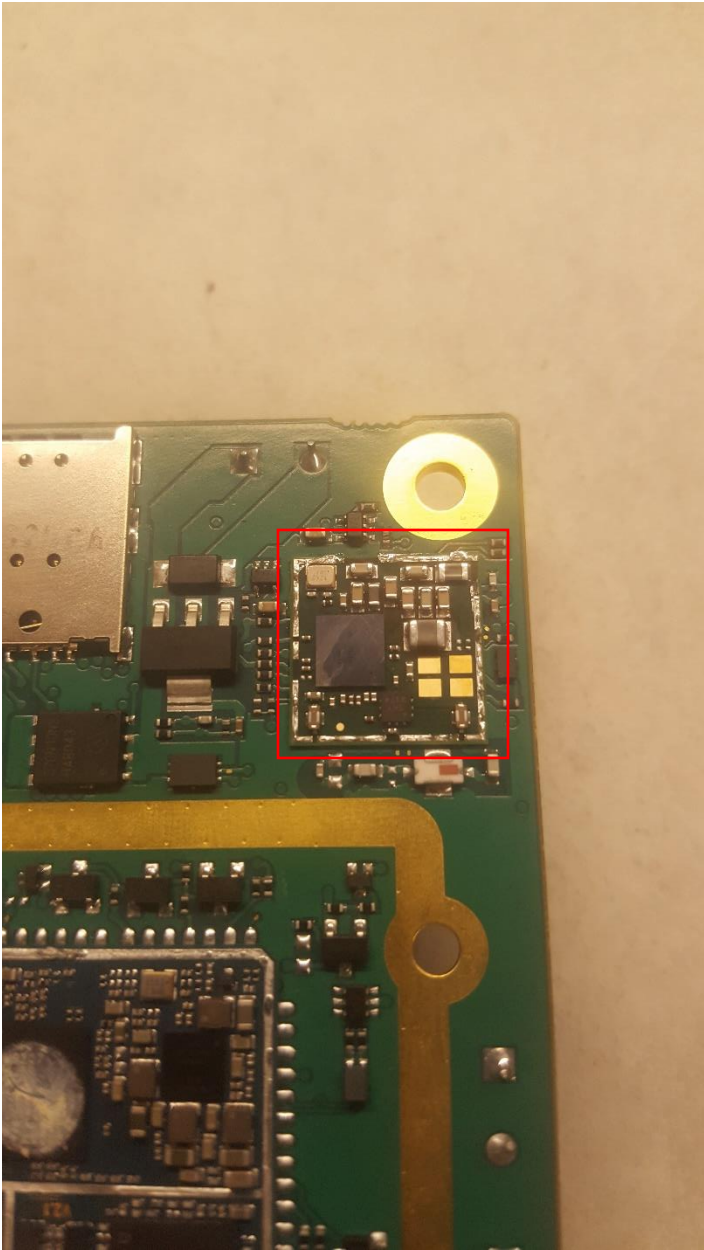

Internal Bottom

Internal Top

Internal Top Behind

Internal WiFi 2/Bluetooth Module (WL1835MOD)

Internal WiFi 1 Module (WL1807MOD)

Internal Cellular Module (EG25-G)