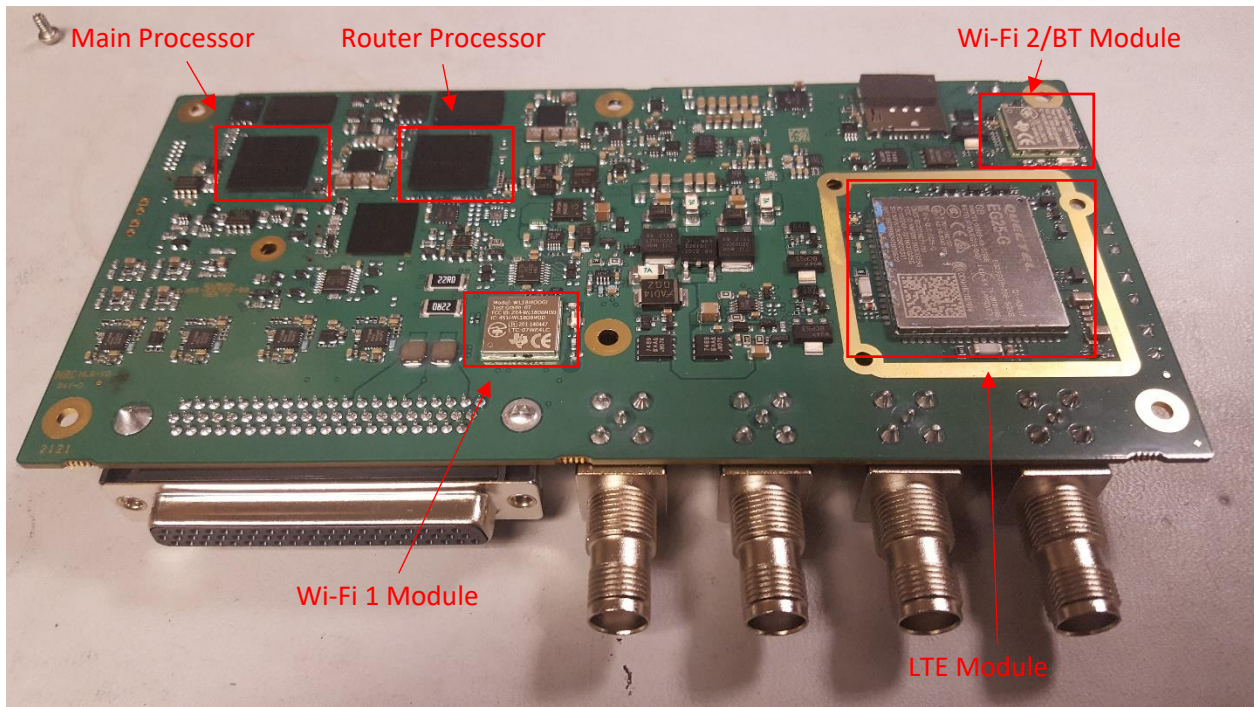

Internal Bottom

Internal Top

Internal Top Behind

Internal WiFi 2/Bluetooth Module (WL1835MOD)

Internal WiFi 1 Module (WL1807MOD)

Internal Cellular Module (EG25-G)