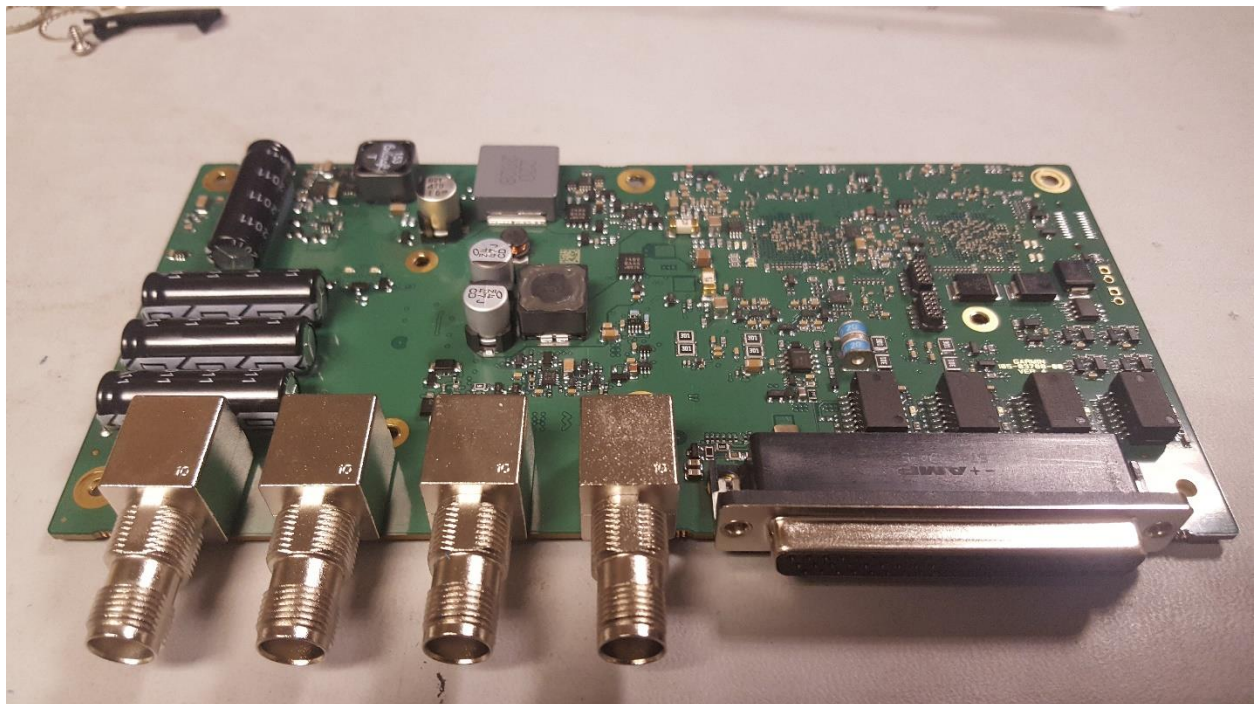

Internal Bottom

Internal Top

Internal Top Behind

Internal WiFi 2/Bluetooth Module (WL1835MOD)

Internal WiFi 1 Module (WL1807MOD)

Internal Cellular Module (EG25-G)