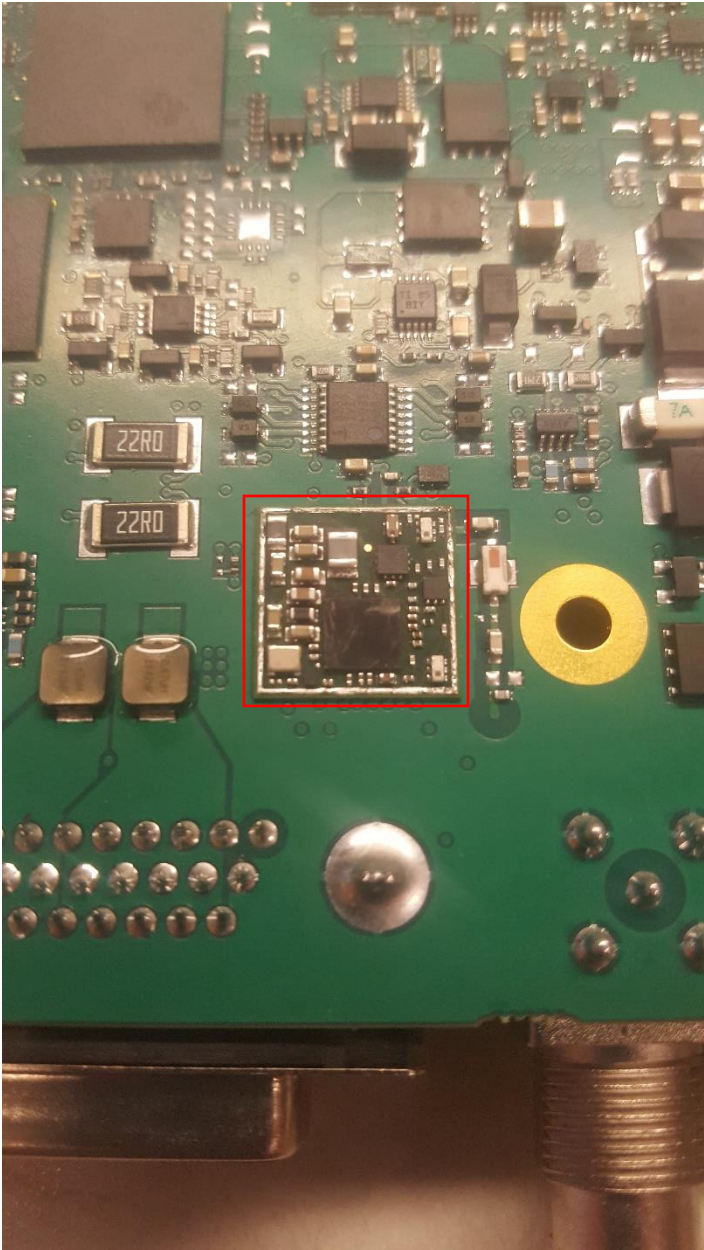

Internal Bottom

Internal Top

Internal Top Behind

Internal WiFi 2/Bluetooth Module (WL1835MOD)

Internal WiFi 1 Module (WL1807MOD)

Internal Cellular Module (EG25-G)