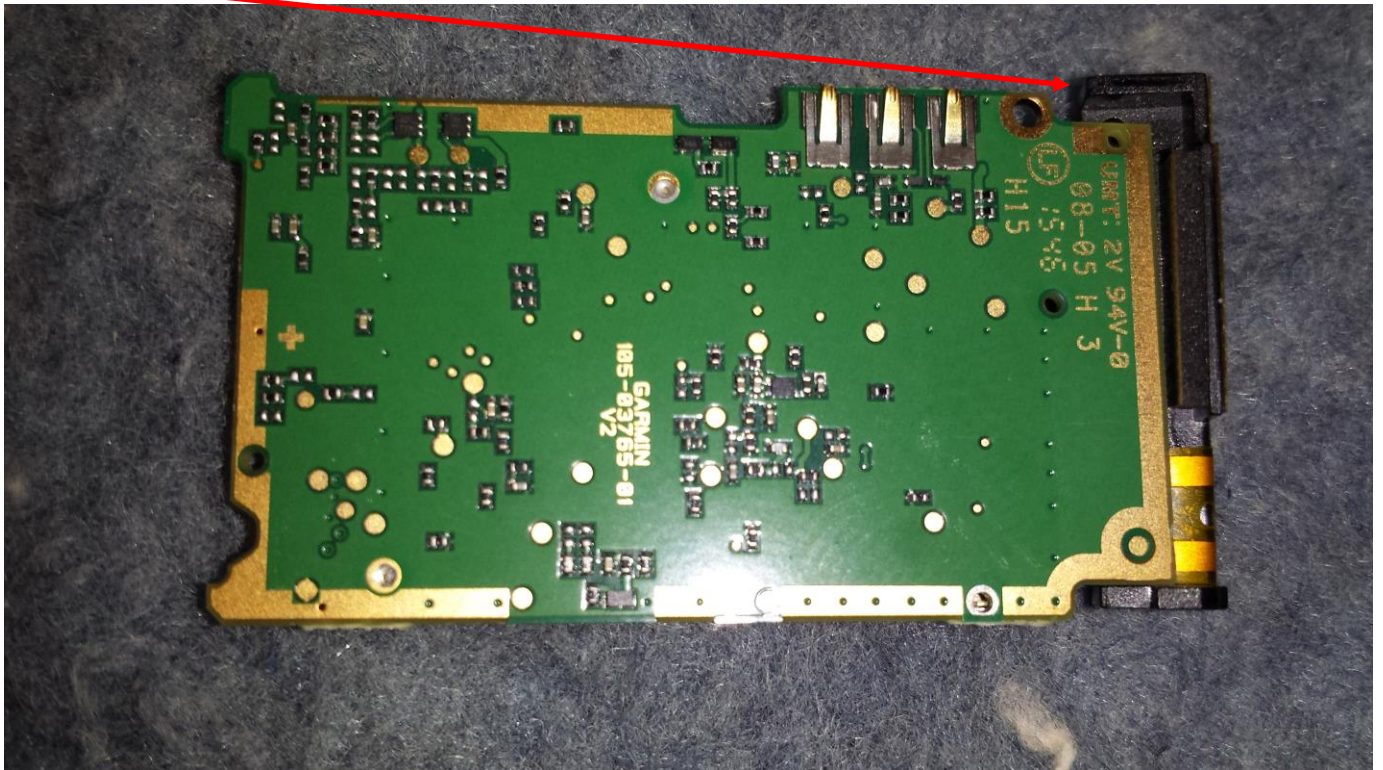

Antenna

Rogers Labs, Inc.
4405 West 259th Terrace
Louisburg, KS 66053
Phone/Fax: (913) 837-3214
Revision 1

Garmin International, Inc.
Model: A03765
Test #: 151215
Test to: CFR47 15C, RSS-247
File: A03765 Short Term Conf IntPho

SN: 3915653294
FCC ID: IPH-03765
IC: 1792A- 03765
Date: February 10, 2016
Page 1 of 2

Rogers Labs, Inc.
 4405 West 259th Terrace
 Louisburg, KS 66053
 Phone/Fax: (913) 837-3214
 Revision 1

Garmin International, Inc.
 Model: A03765
 Test #: 151215
 Test to: CFR47 15C, RSS-247
 File: A03765 Short Term Conf IntPho