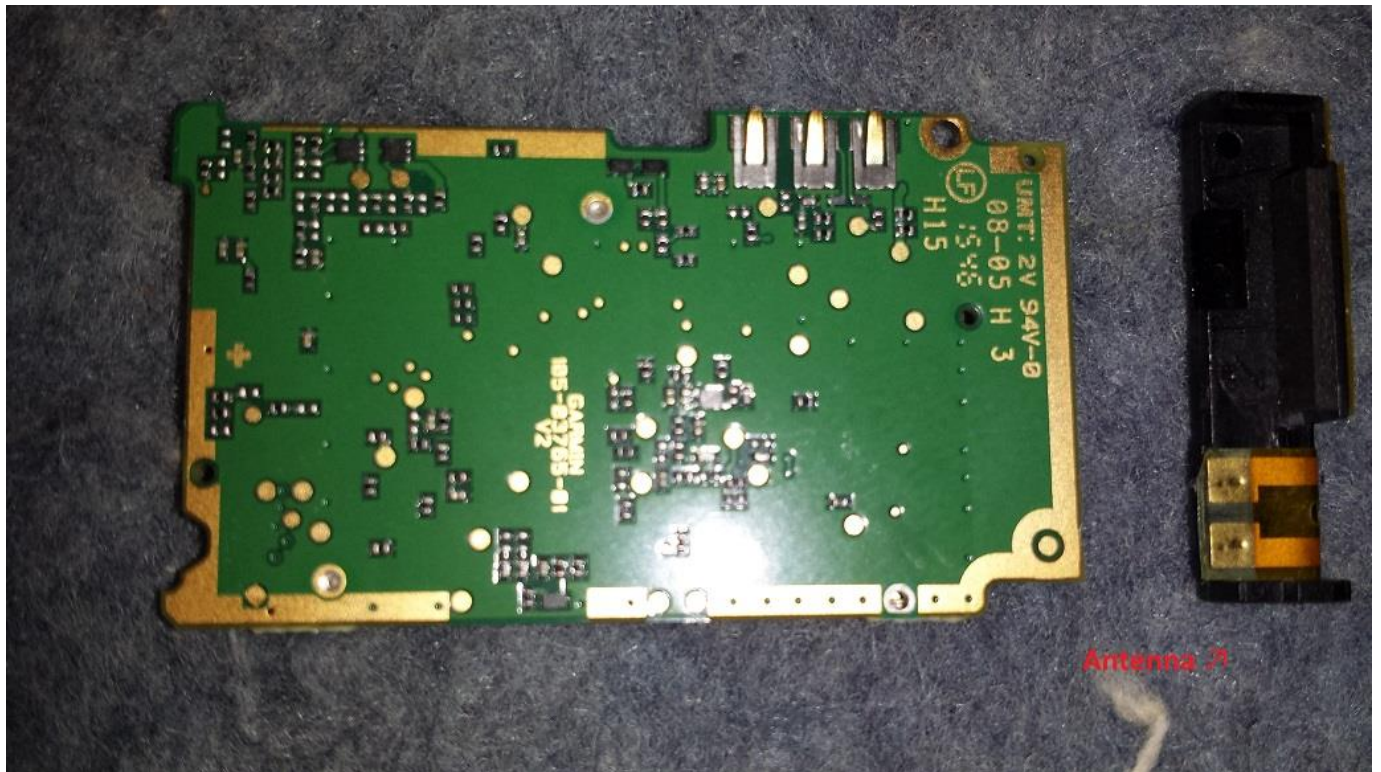

Antenna

Rogers Labs, Inc.
4405 West 259th Terrace
Louisburg, KS 66053
Phone/Fax: (913) 837-3214
Revision 1

Garmin International, Inc.
Model: A03765
Test #: 151215
Test to: CFR47 15C, RSS-247
File: A03765 Short Term Conf IntPho

SN: 3915653294
FCC ID: IPH-03765
IC: 1792A- 03765
Date: February 10, 2016
Page 1 of 2

Rogers Labs, Inc.
 4405 West 259th Terrace
 Louisburg, KS 66053
 Phone/Fax: (913) 837-3214
 Revision 1

Garmin International, Inc.
 Model: A03765
 Test #: 151215
 Test to: CFR47 15C, RSS-247
 File: A03765 Short Term Conf IntPho