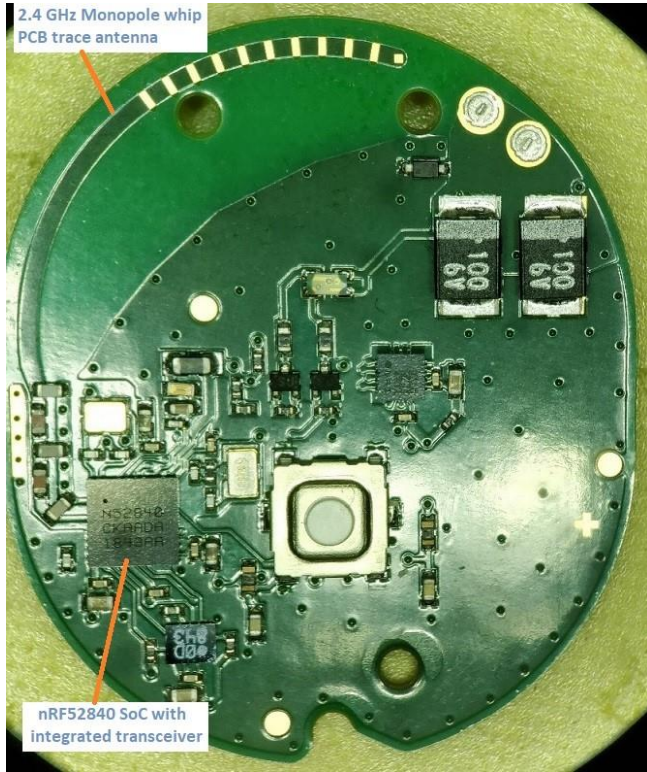

Front no shield

Back no shield

Rogers Labs, Inc.  
4405 West 259<sup>th</sup> Terrace  
Louisburg, KS 66053  
Phone/Fax: (913) 837-3214  
Revision 1

Garmin International, Inc.  
Model: A03716  
Test: 190325  
Test to: CFR47 15.249, RSS-210, RSS-Gen  
File: A03716 IntPho r1