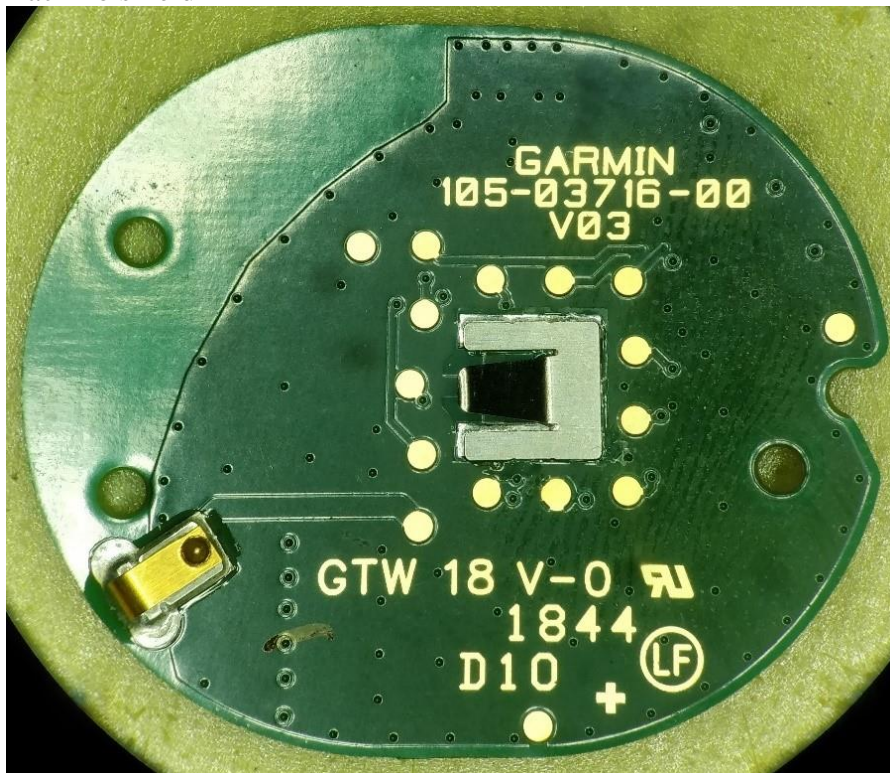

Front no shield

Back no shield

Rogers Labs, Inc.  
4405 West 259<sup>th</sup> Terrace  
Louisburg, KS 66053  
Phone/Fax: (913) 837-3214  
Revision 1

Garmin International, Inc.  
Model: A03716  
Test: 190325  
Test to: CFR47 15.249, RSS-210, RSS-Gen  
File: A03716 IntPho r1

Garmin International, Inc.  
Model: A03716  
Test: 190325  
Test to: CFR47 15.249, RSS-210, RSS-Gen  
File: A03716 IntPho r1

SN's: 1100 / 1081  
FCC ID: IPH-03716  
IC: 1792A-03716  
Date: May 7, 2019  
Page 2 of 2