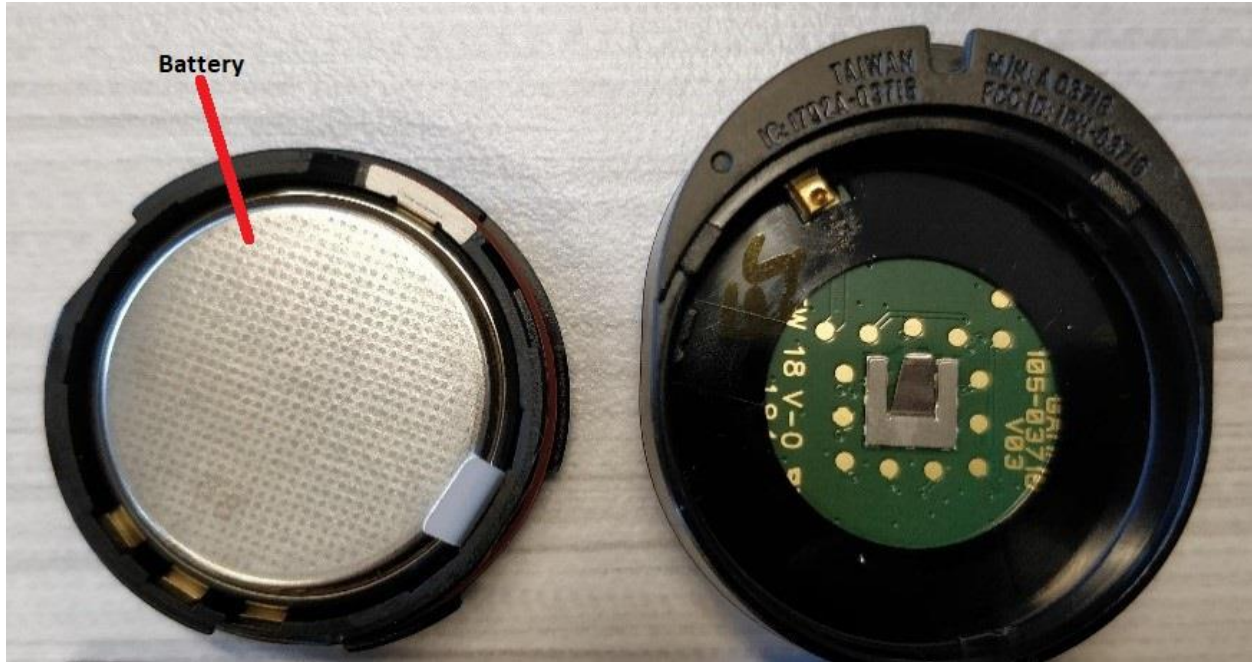

Inside case

Rogers Labs, Inc.
4405 West 259th Terrace
Louisburg, KS 66053
Phone/Fax: (913) 837-3214
Revision 1

Garmin International, Inc.
Model: A03716
Test: 190325
Test to: CFR47 15.249, RSS-210, RSS-Gen
File: A03716 IntPho r1

SN's: 1100 / 1081
FCC ID: IPH-03716
IC: 1792A-03716
Date: May 7, 2019
Page 2 of 2