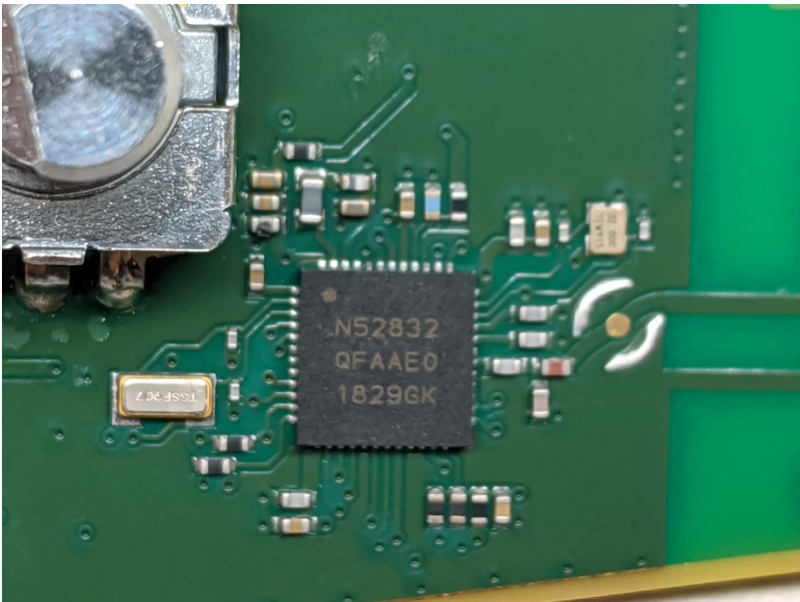

A03708 Internal Photos

Figure 1 - PCB Front

Figure 2 - PCB Rear

Figure 3 - Transceiver IC

Figure 4 - Antenna

021762  
2  
33835  
87322

185  
GARMIN  
5475  
HEA  
08-08-08-581

+903