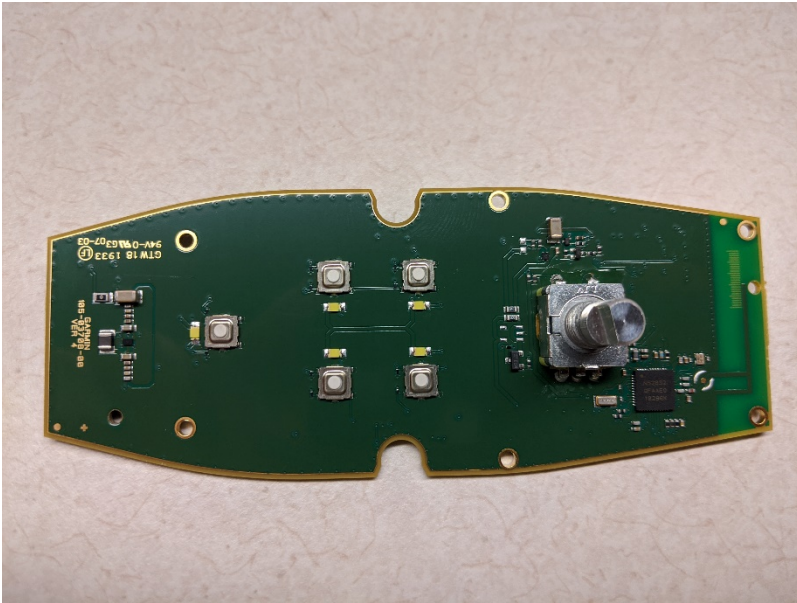

A03708 Internal Photos

Figure 1 - PCB Front

Figure 2 - PCB Rear

Figure 3 - Transceiver IC

Figure 4 - Antenna

021762  
2  
33835  
87322

185  
GARMIN  
5475  
HEA  
08-08-08-581

+903

1/2MM  
MM  
10  
20  
30  
40  
50  
60  
70  
80  
90  
100