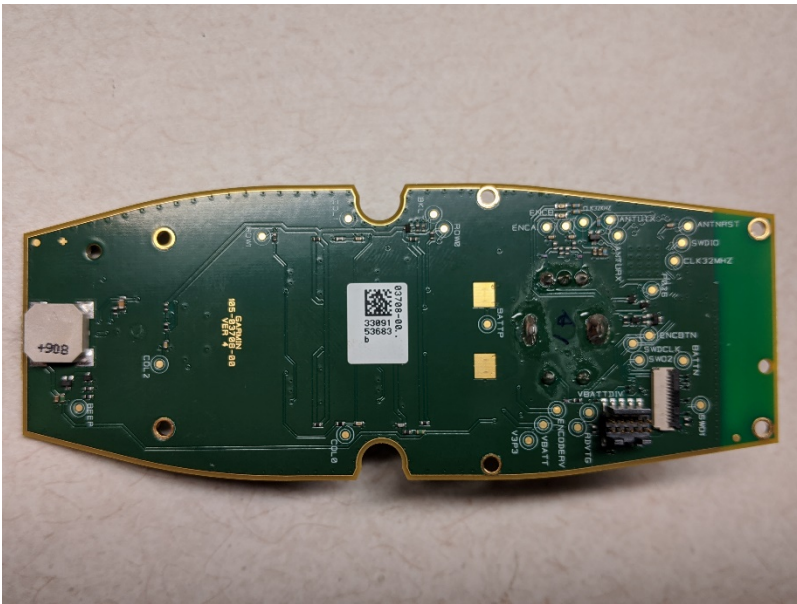

A03708 Internal Photos

Figure 1 - PCB Front

Figure 2 - PCB Rear

Figure 3 - Transceiver IC

Figure 4 - Antenna

021762  
2  
33835  
87322

185  
GARMIN  
5475  
HEA  
08-08-08-581

+903

1/2MM  
MM  
10  
20  
30  
40  
50  
60  
70  
80  
90  
100