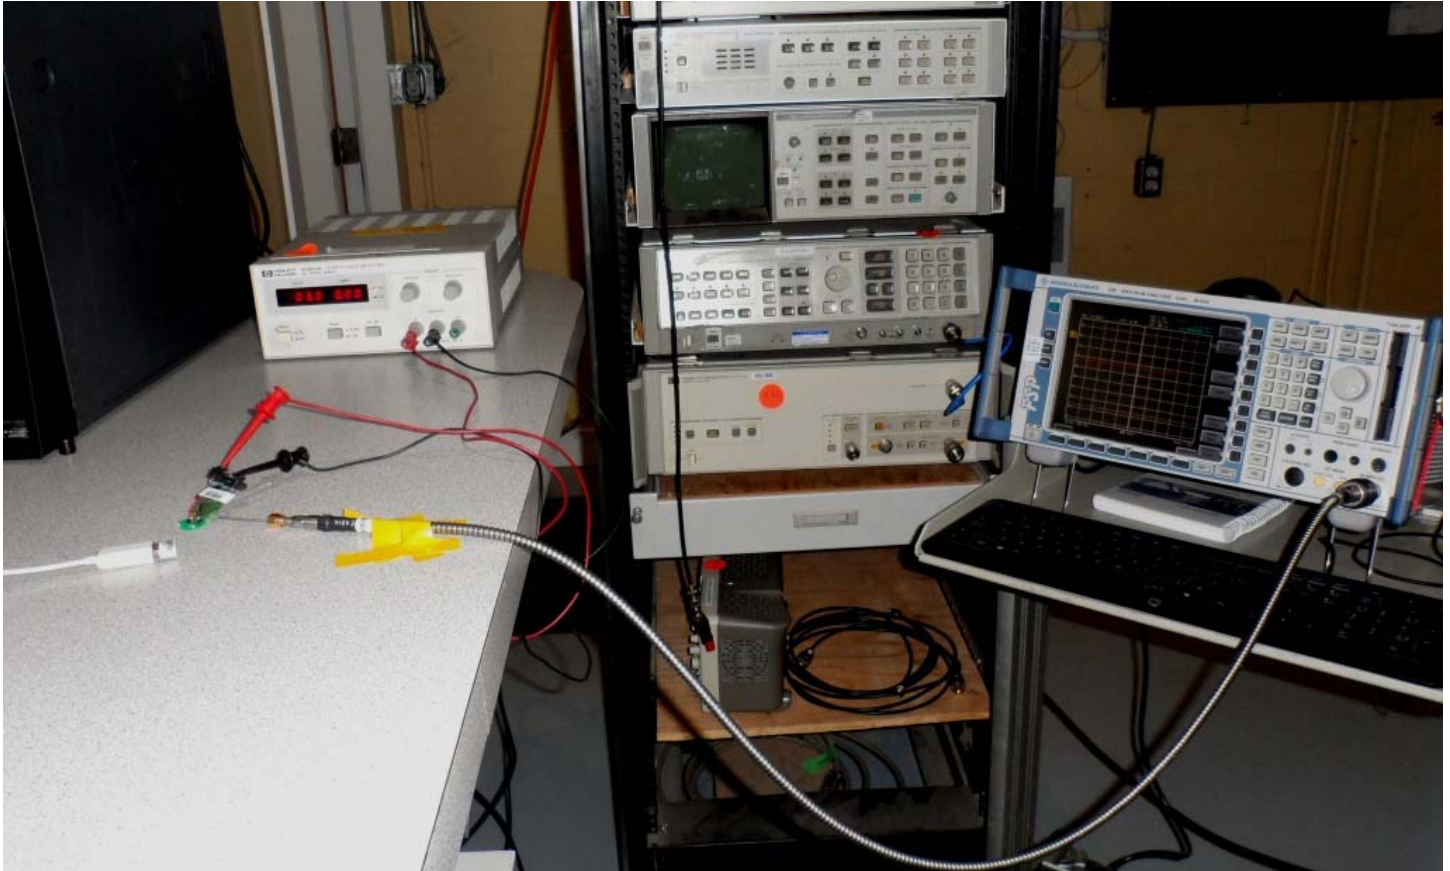

EXHIBIT 20 – PHOTOS – EMC TEST SETUP

Figure E20.1 – Setup Photo – Conducted Measurements

Figure E20.2 – Setup Photo – Radiated Measurements – 30 to 1000MHz

Figure E20.3 – Setup Photo – DUT on Turntable

Figure E20.4 – Setup Photo – Radiated Measurements > 1GHz – Horizontal

Figure E20.5 – Setup Photo – Radiated Measurements > 1GHz - Vertical

Figure E20.6 – Setup Photo – Radiated Measurements < 30MHz – Front

Figure E20.7 – Setup Photo – Radiated Measurements < 30MHz – Side