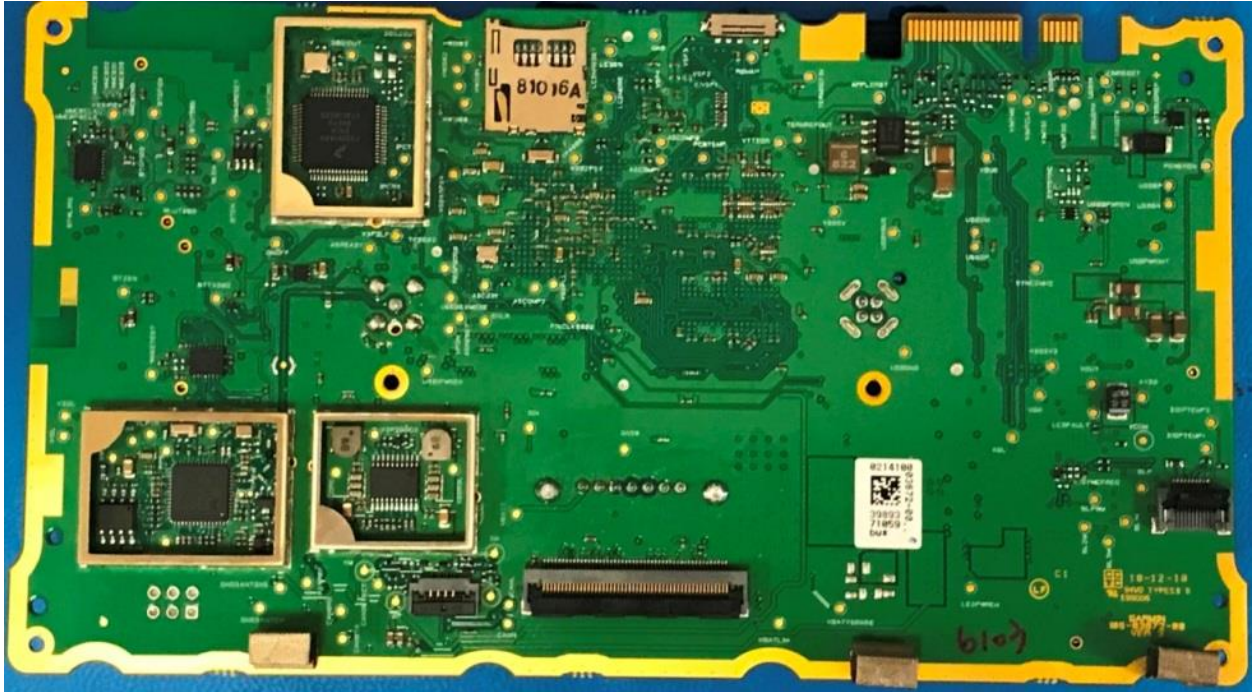

Top without Shields

Top with Shield

Rogers Labs, Inc.
4405 West 259th Terrace
Louisburg, KS 66053
Phone/Fax: (913) 837-3214
Revision 1

Garmin International, Inc.
Model: A03672
Test: 190218
Test to: 47 CFR 15C, RSS-210 RSS-247
File: A03672 IntPho

SN's: 3989371048 / 3989371063
FCC ID: IPH-03672
IC: 1792A-03672
Date: April 21, 2019
Page 1 of 6

Bottom without Shields

Bottom with Shields

Rogers Labs, Inc.
4405 West 259th Terrace
Louisburg, KS 66053
Phone/Fax: (913) 837-3214
Revision 1

Garmin International, Inc.
Model: A03672
Test: 190218
Test to: 47 CFR 15C, RSS-210 RSS-247
File: A03672 IntPho

SN's: 3989371048 / 3989371063
FCC ID: IPH-03672
IC: 1792A-03672
Date: April 21, 2019
Page 2 of 6