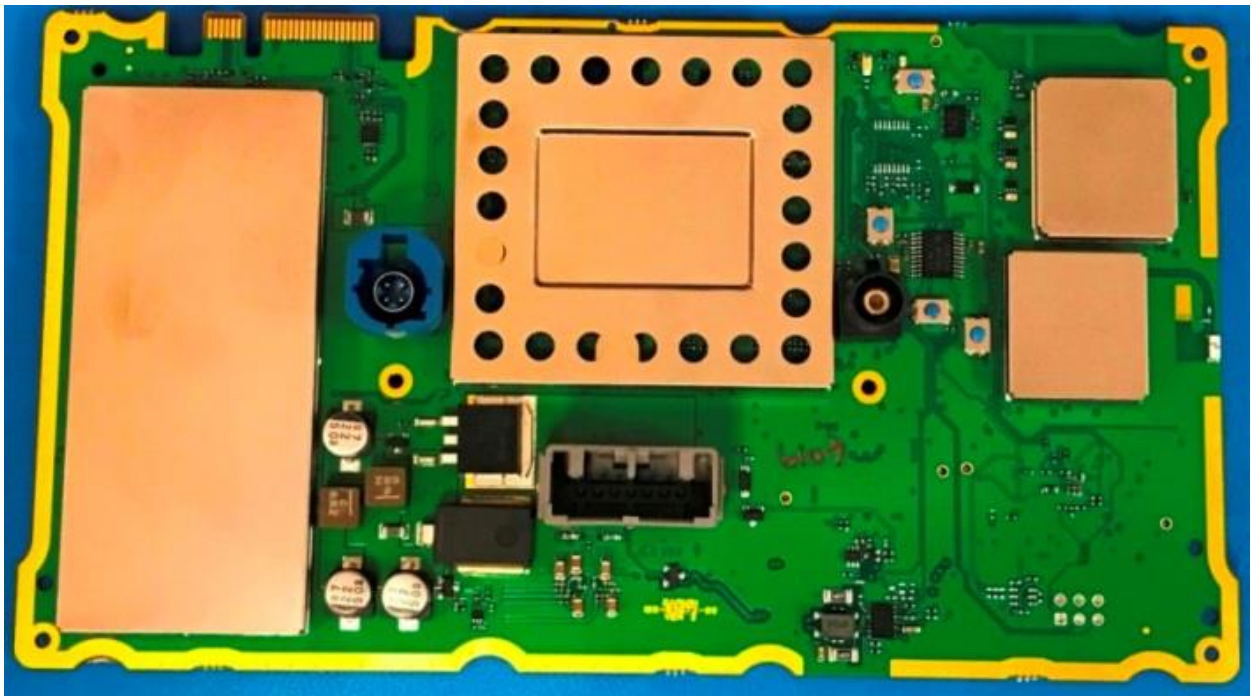

Top without Shields

Top with Shield

Rogers Labs, Inc.
4405 West 259th Terrace
Louisburg, KS 66053
Phone/Fax: (913) 837-3214
Revision 1

Garmin International, Inc.
Model: A03672
Test: 190218
Test to: 47 CFR 15C, RSS-210 RSS-247
File: A03672 IntPho

SN's: 3989371048 / 3989371063
FCC ID: IPH-03672
IC: 1792A-03672
Date: April 21, 2019
Page 1 of 6

Bottom without Shields

Bottom with Shields

Rogers Labs, Inc.
4405 West 259th Terrace
Louisburg, KS 66053
Phone/Fax: (913) 837-3214
Revision 1