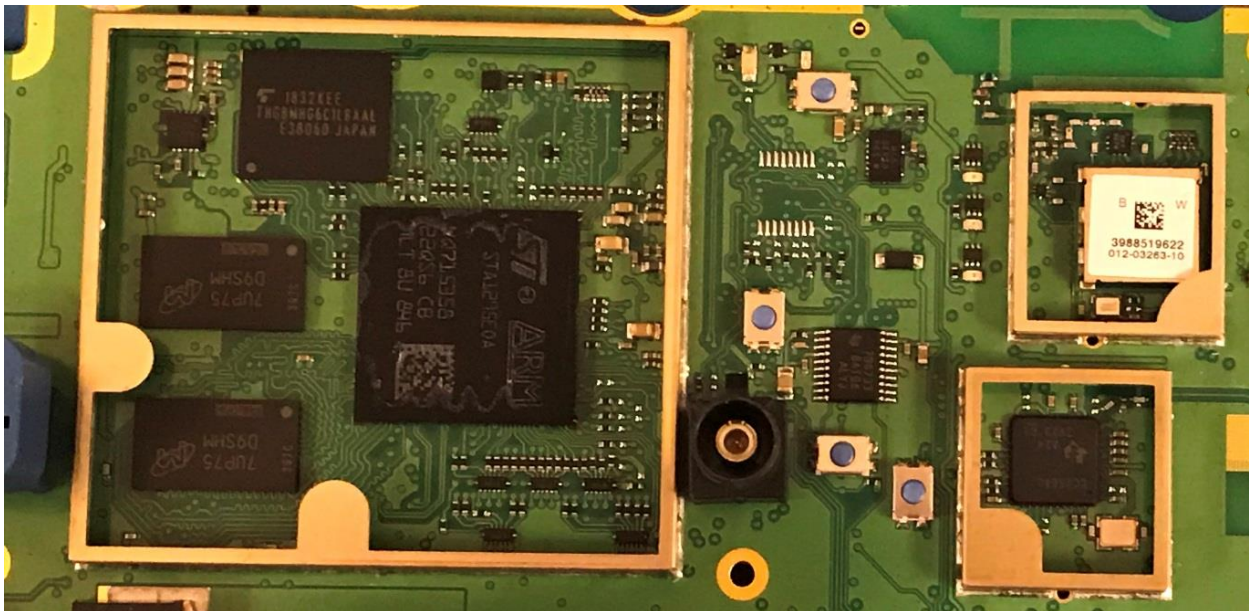

Top IC1

Top IC2

Rogers Labs, Inc.
4405 West 259th Terrace
Louisburg, KS 66053
Phone/Fax: (913) 837-3214
Revision 1

Garmin International, Inc.
Model: A03672
Test: 190218
Test to: 47 CFR 15C, RSS-210 RSS-247
File: A03672 IntPho

SN's: 3989371048 / 3989371063
FCC ID: IPH-03672
IC: 1792A-03672
Date: April 21, 2019
Page 3 of 6

Bottom IC1

Bottom IC's

Rogers Labs, Inc.
4405 West 259th Terrace
Louisburg, KS 66053
Phone/Fax: (913) 837-3214
Revision 1