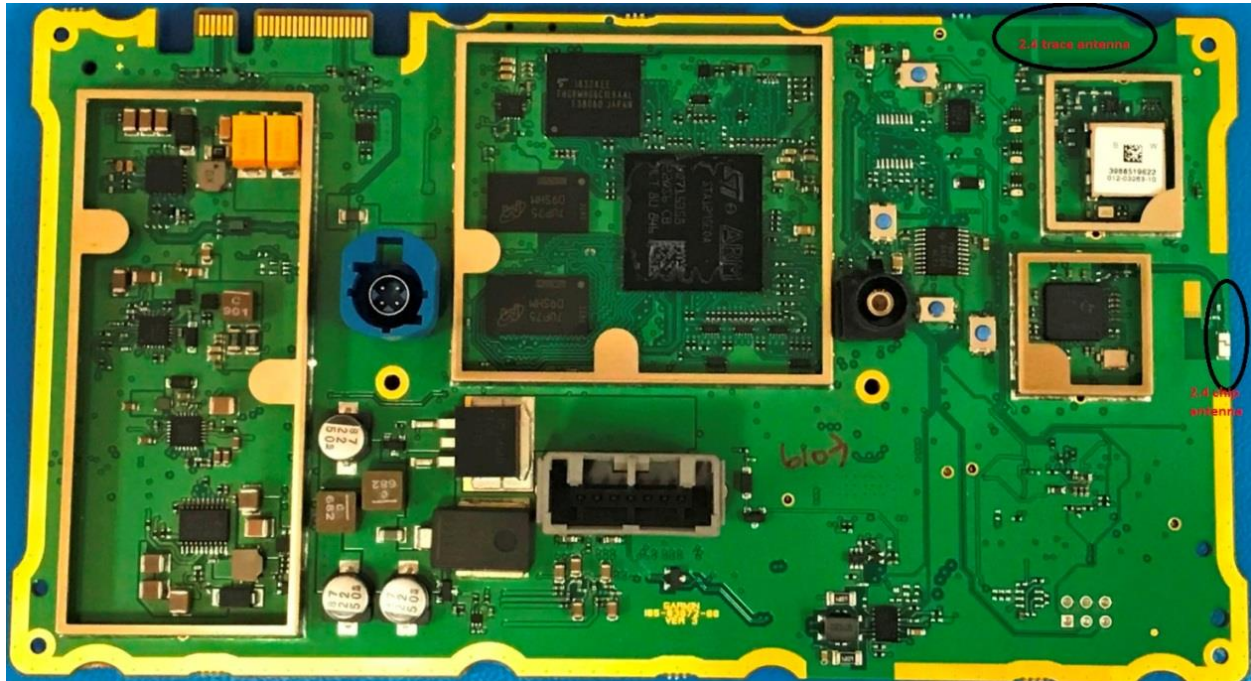

Antenna Locations

Rogers Labs, Inc.
4405 West 259th Terrace
Louisburg, KS 66053
Phone/Fax: (913) 837-3214
Revision 1

Garmin International, Inc.
Model: A03672
Test: 190218
Test to: 47 CFR 15C, RSS-210 RSS-247
File: A03672 IntPho

SN's: 3989371048 / 3989371063
FCC ID: IPH-03672
IC: 1792A-03672
Date: April 21, 2019
Page 5 of 6