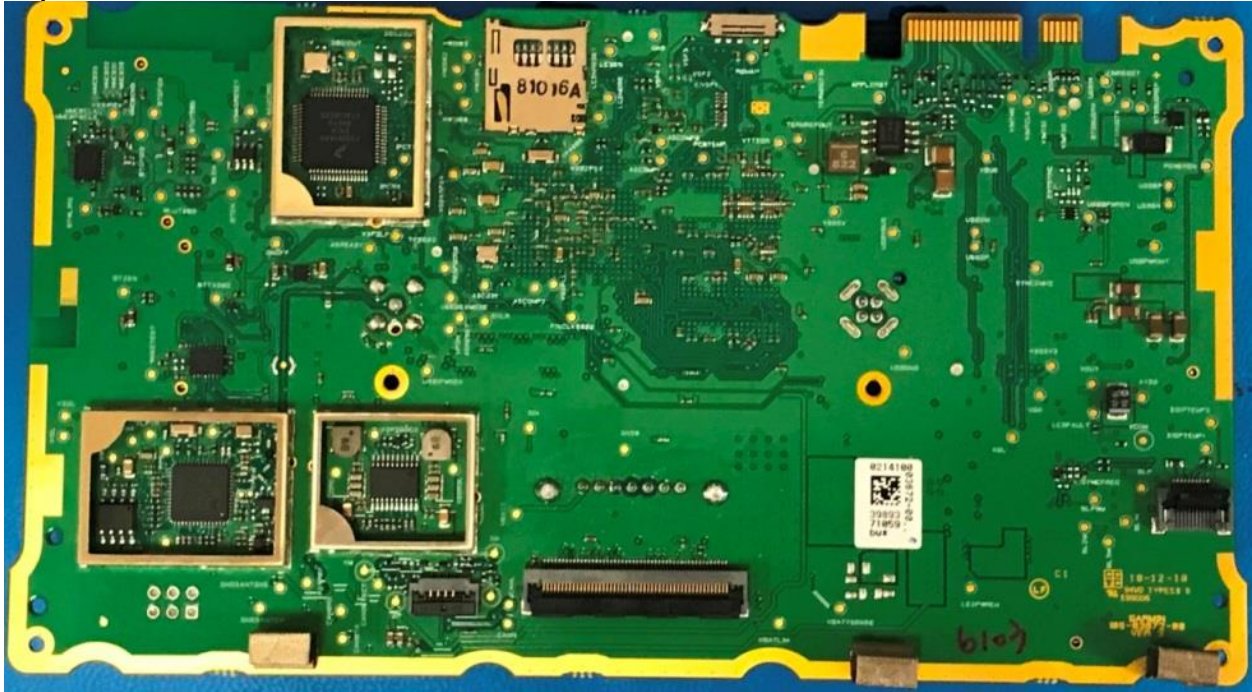

Top without Shields

Top with Shield

Rogers Labs, Inc.
4405 West 259th Terrace
Louisburg, KS 66053
Phone/Fax: (913) 837-3214
Revision 1

Garmin International, Inc.
Model: A03672
Test: 190218
Test to: 47 CFR 15C, RSS-210 RSS-247
File: A03672 IntPho

SN's: 3989371048 / 3989371063
FCC ID: IPH-03672
IC: 1792A-03672
Date: April 21, 2019
Page 1 of 6

Bottom without Shields

Bottom with Shields

Rogers Labs, Inc.
4405 West 259th Terrace
Louisburg, KS 66053
Phone/Fax: (913) 837-3214
Revision 1

Garmin International, Inc.
Model: A03672
Test: 190218
Test to: 47 CFR 15C, RSS-210 RSS-247
File: A03672 IntPho

SN's: 3989371048 / 3989371063
FCC ID: IPH-03672
IC: 1792A-03672
Date: April 21, 2019
Page 2 of 6