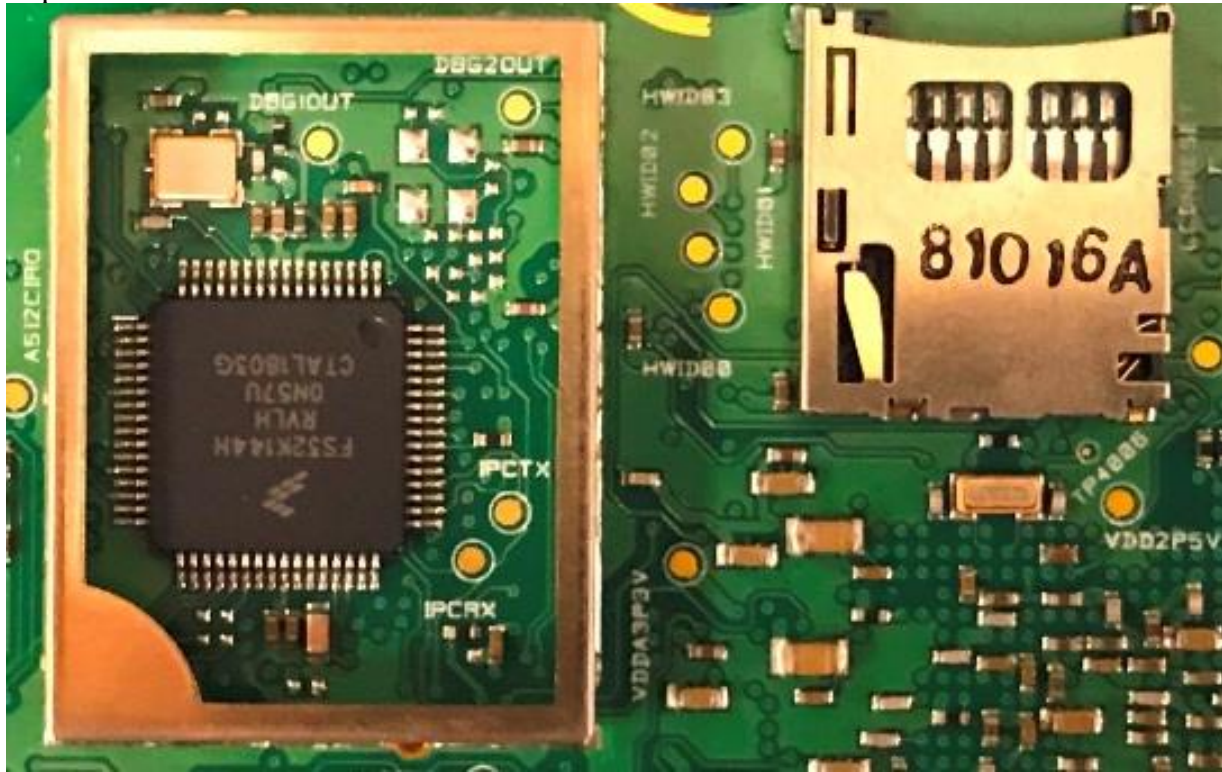

Top IC1

Rogers Labs, Inc.
4405 West 259th Terrace
Louisburg, KS 66053
Phone/Fax: (913) 837-3214
Revision 1

Garmin International, Inc.
Model: A03672
Test: 190218
Test to: 47 CFR 15C, RSS-210 RSS-247
File: A03672 IntPho

SN's: 3989371048 / 3989371063
FCC ID: IPH-03672
IC: 1792A-03672
Date: April 21, 2019
Page 3 of 6