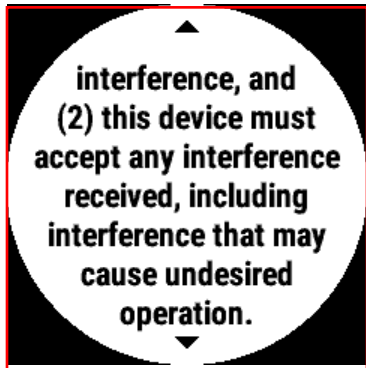

E-Label Description

The following specific instructions are provided in the user's manual that is provided with the device:

Getting the Owner's Manual

The owner's manual includes instructions for using device features and accessing regulatory information.

The label for this device is provided electronically. The e-label may provide regulatory information, such as identification numbers provided by the FCC or regional compliance markings, as well as applicable product and licensing information.

- 1 From the watch face, hold **UP**.
- 2 Select **Settings > System > About**.

Information in manual on internet

From the "about" page, perform the following steps:

Step #1: Press the down key once

Information displayed on device

E-Label Description

Step #2: Press the down key once

Information displayed on device

Step #3: Press the down key once

Information displayed on device

E-Label Description

The following is provided on the exterior of the packaging that is provided with the device: