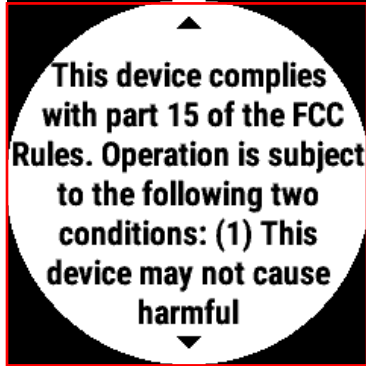

The label for this device is provided electronically. The e-label may provide regulatory information, such as identification numbers provided by the FCC or regional compliance markings, as well as applicable product and licensing information.

- 1 From the watch face, hold **UP**.
- 2 Select **Settings > System > About**.

Information in manual on internet

From the "about" page, perform the following steps:

Step #1: Press the down key once

Information displayed on device

E-Label Description

Step #2: Press the down key once

Information displayed on device

Step #3: Press the down key once

Information displayed on device

E-Label Description

The following is provided on the exterior of the packaging that is provided with the device: