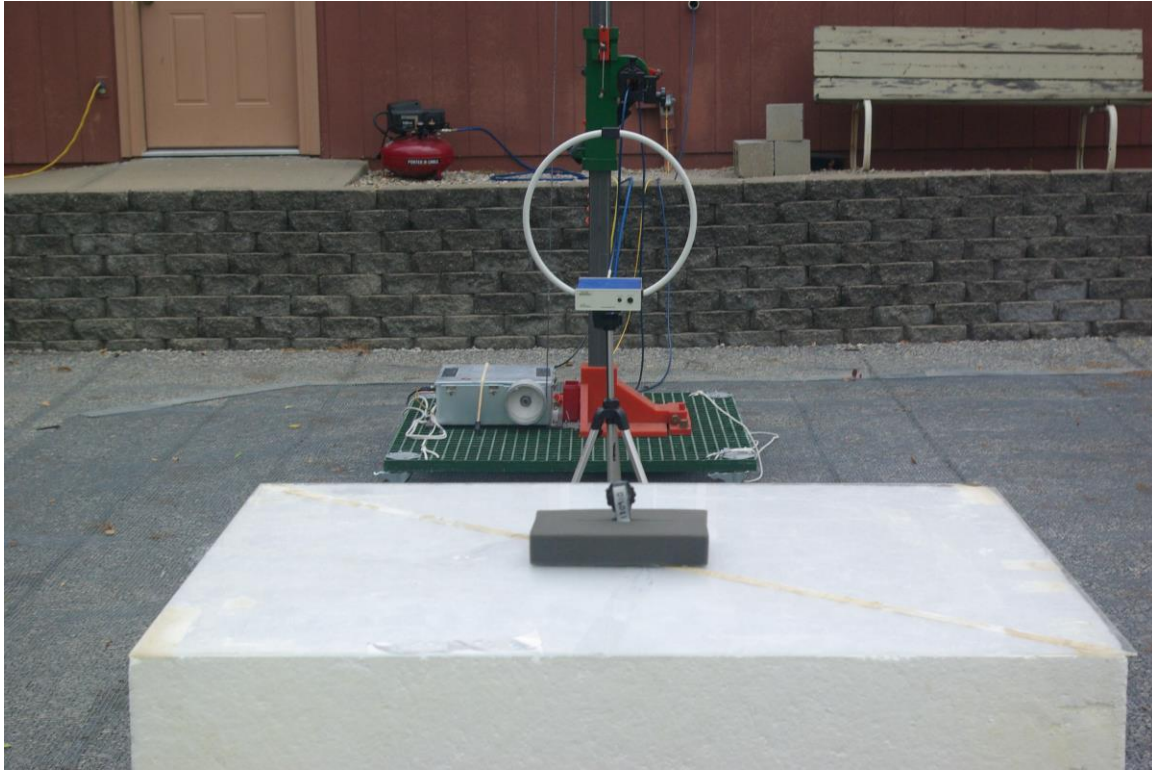

Rogers Labs, Inc.
4405 W. 259th Terrace
Louisburg, KS 66053
Phone/Fax: (913) 837-3214
Revision 1

Garmin International, Inc.
Model: A03568
Test #: 180910
Test to: CFR47 15C, RSS-Gen RSS-247
File: A03568 Short Term Conf TSup

SN's: 39765 17451 / 39765 18030
FCC ID: IPH-03568
IC: 1792A-03568
Date: November 19, 2018
Page 4 of 7