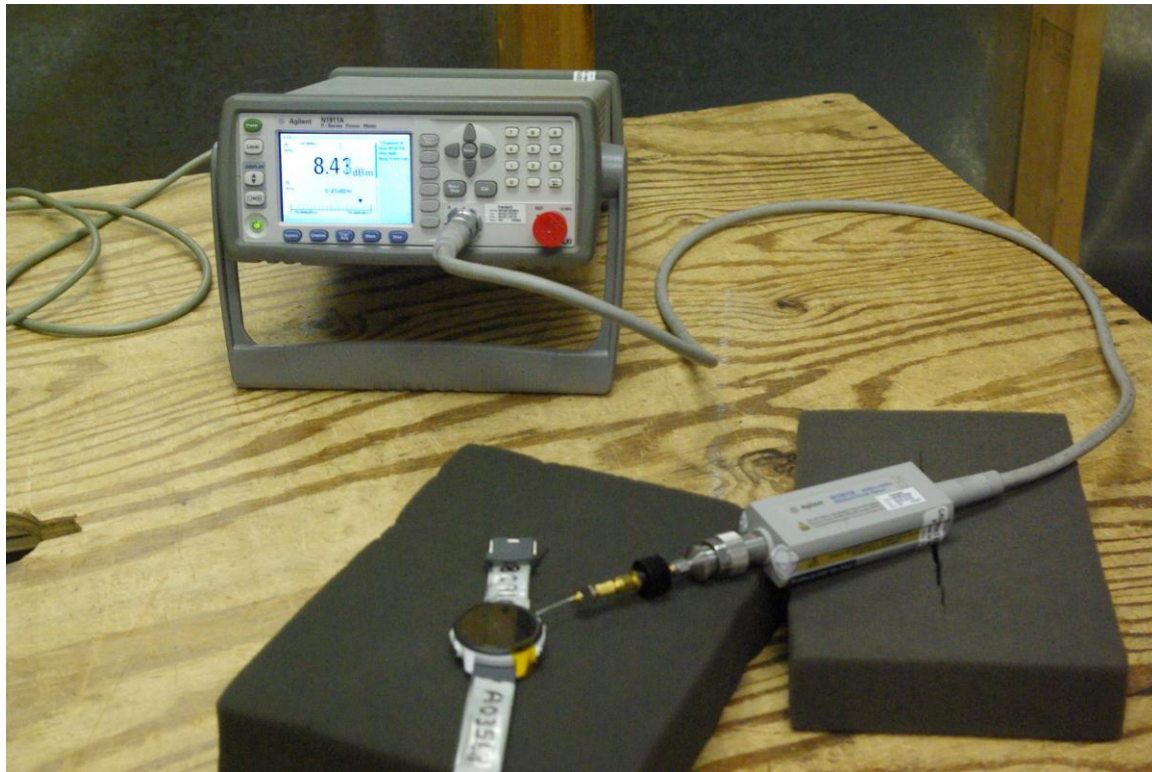

Rogers Labs, Inc.
4405 W. 259th Terrace
Louisburg, KS 66053
Phone/Fax: (913) 837-3214
Revision 1

Garmin International, Inc.
Model: A03568
Test #: 180910
Test to: CFR47 15C, RSS-Gen RSS-247
File: A03568 Short Term Conf TSUp

SN's: 39765 17451 / 39765 18030
FCC ID: IPH-03568
IC: 1792A-03568
Date: November 19, 2018
Page 7 of 7