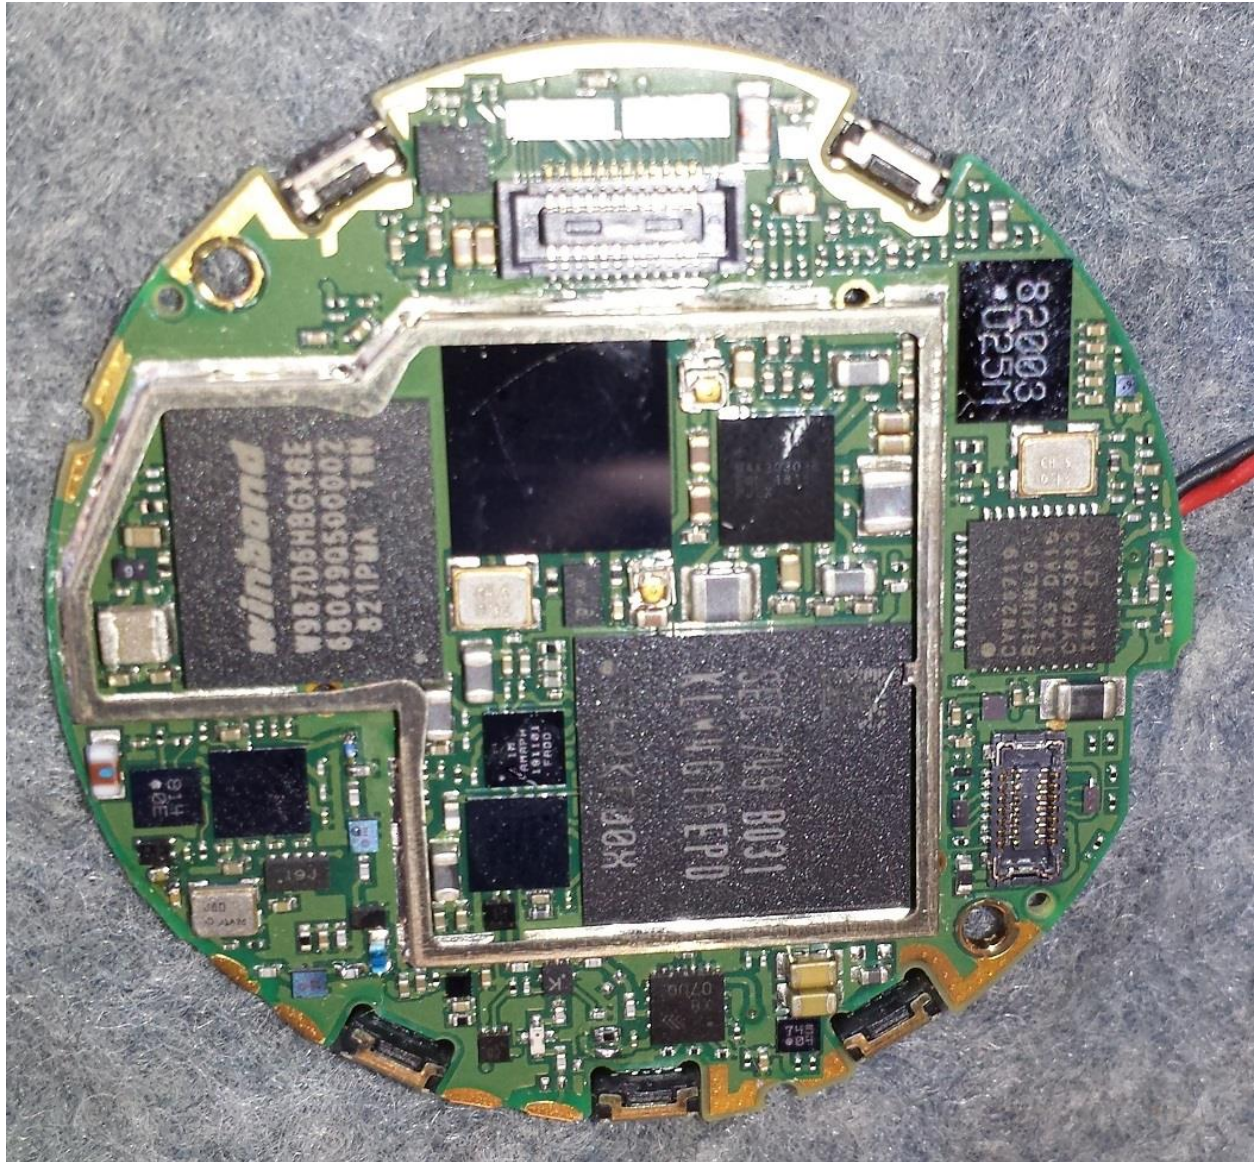

Antenna

Rogers Labs, Inc.  
 4405 W. 259th Terrace  
 Louisburg, KS 66053  
 Phone/Fax: (913) 837-3214  
 Revision 1

Garmin International, Inc.  
 Model: A03568  
 Test #: 180910  
 Test to: CFR47 15C, RSS-Gen RSS-247  
 File: A03568 Short Term Conf IntPho

SN's: 39765 17451 / 39765 18030  
 FCC ID: IPH-03568  
 IC: 1792A-03568  
 Date: November 27, 2018  
 Page 1 of 3

Rogers Labs, Inc.  
4405 W. 259th Terrace  
Louisburg, KS 66053  
Phone/Fax: (913) 837-3214  
Revision 1

Garmin International, Inc.  
Model: A03568  
Test #: 180910  
Test to: CFR47 15C, RSS-Gen RSS-247  
File: A03568 Short Term Conf IntPho

SN's: 39765 17451 / 39765 18030  
FCC ID: IPH-03568  
IC: 1792A-03568  
Date: November 27, 2018  
Page 2 of 3