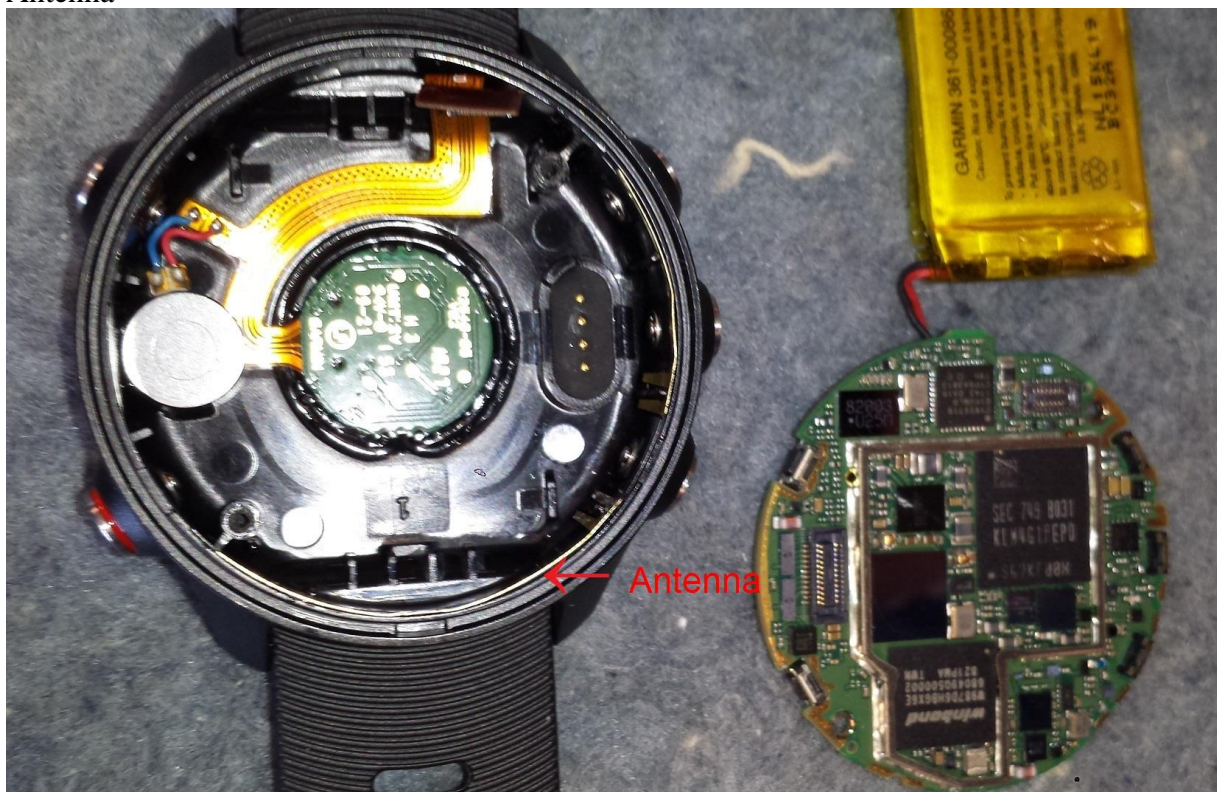

Antenna

Rogers Labs, Inc.  
 4405 W. 259th Terrace  
 Louisburg, KS 66053  
 Phone/Fax: (913) 837-3214  
 Revision 1

Garmin International, Inc.  
 Model: A03568  
 Test #: 180910  
 Test to: CFR47 15C, RSS-Gen RSS-247  
 File: A03568 Short Term Conf IntPho

Garmin International, Inc.  
Model: A03568  
Test #: 180910  
Test to: CFR47 15C, RSS-Gen RSS-247  
File: A03568 Short Term Conf IntPho

SN's: 39765 17451 / 39765 18030  
FCC ID: IPH-03568  
IC: 1792A-03568  
Date: November 27, 2018  
Page 2 of 3