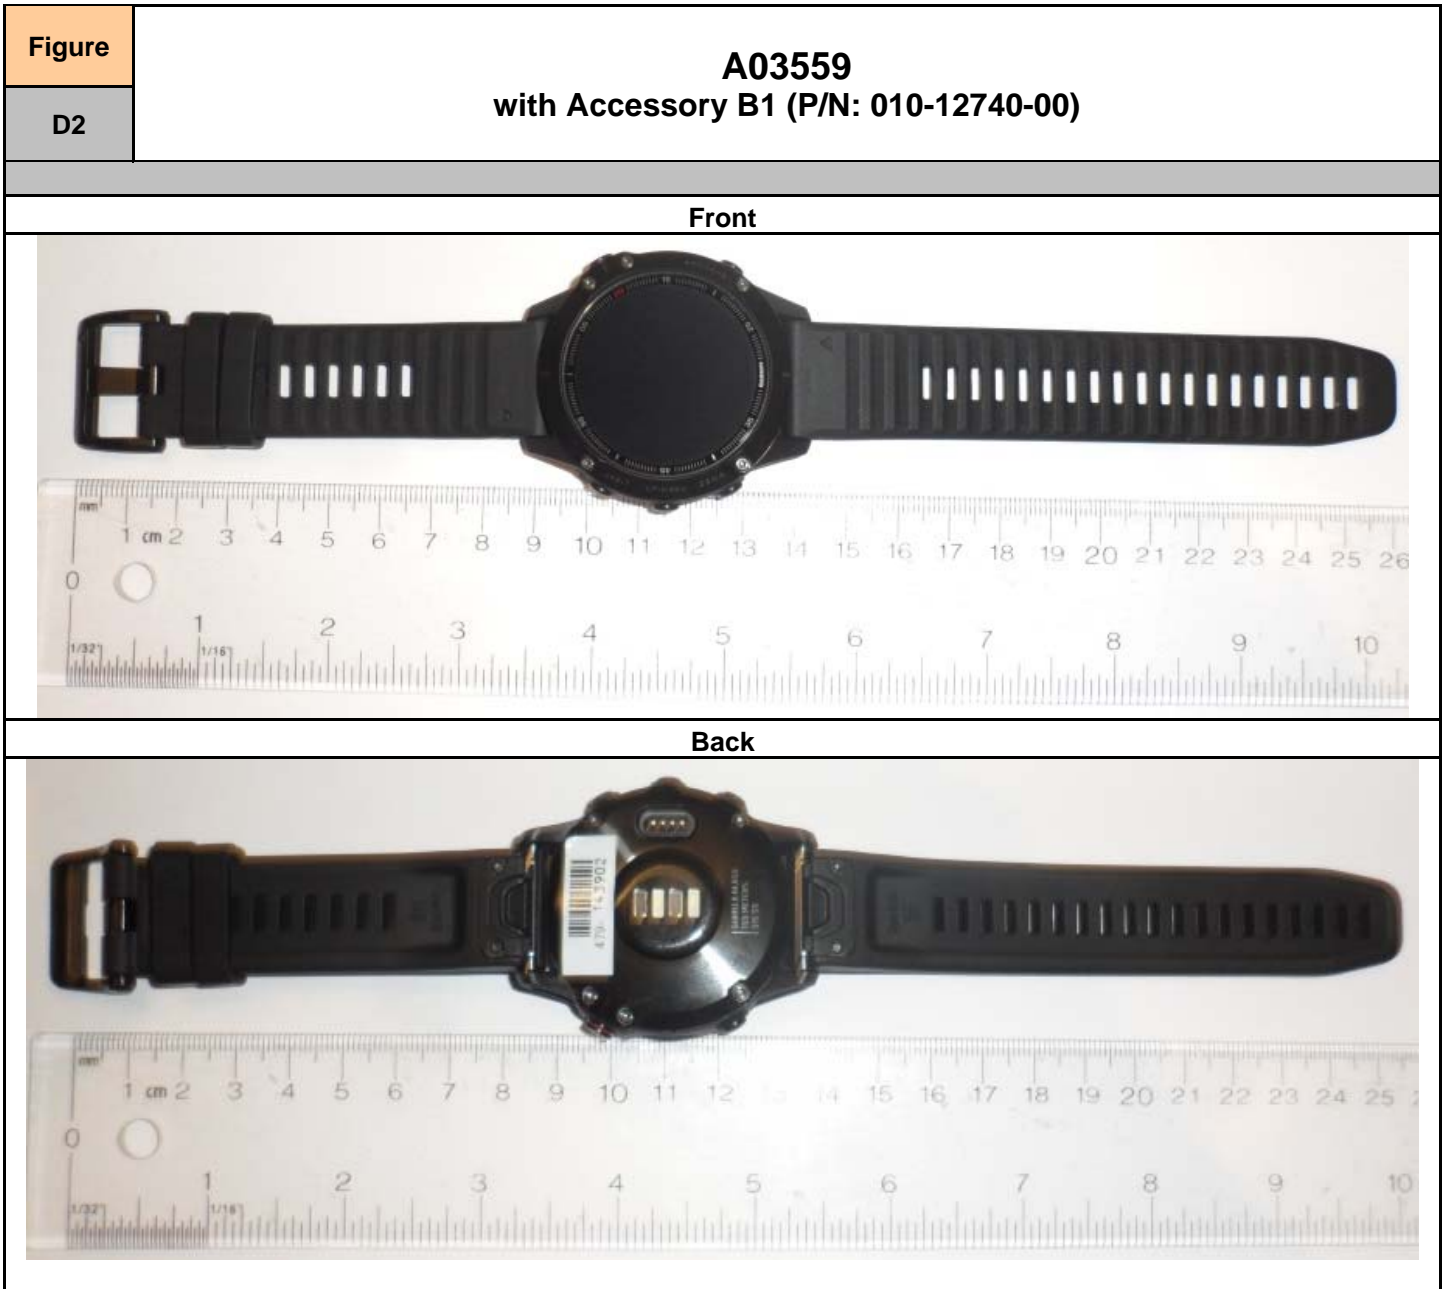

APPENDIX D – DUT AND ACCESSORY PHOTOS

Figure	A03559	
D1		
Front		Back
		
Left		Right
		
Top		Bottom
		

Figure	A03559
D3	with Accessory B2 (P/N:010-12863-08)

Front

Back

Figure	AC Adapter (P/N: 362-00087-00)	
D4		
Front		Back
		 <p>AC Adapter 交流式電源供給器 DCWP R333030 Model 型号: ADP-5BW B C-C Input 输入: 100-240V ~ 200mA Output 输出: 5V ~ 1A LPS Garmin P/N: 362-00087-00 054W44404H3 REV.:00 Made in China TÜV RT Energy Verified LISTED LITE POWER SUPPLY GARMIN</p>