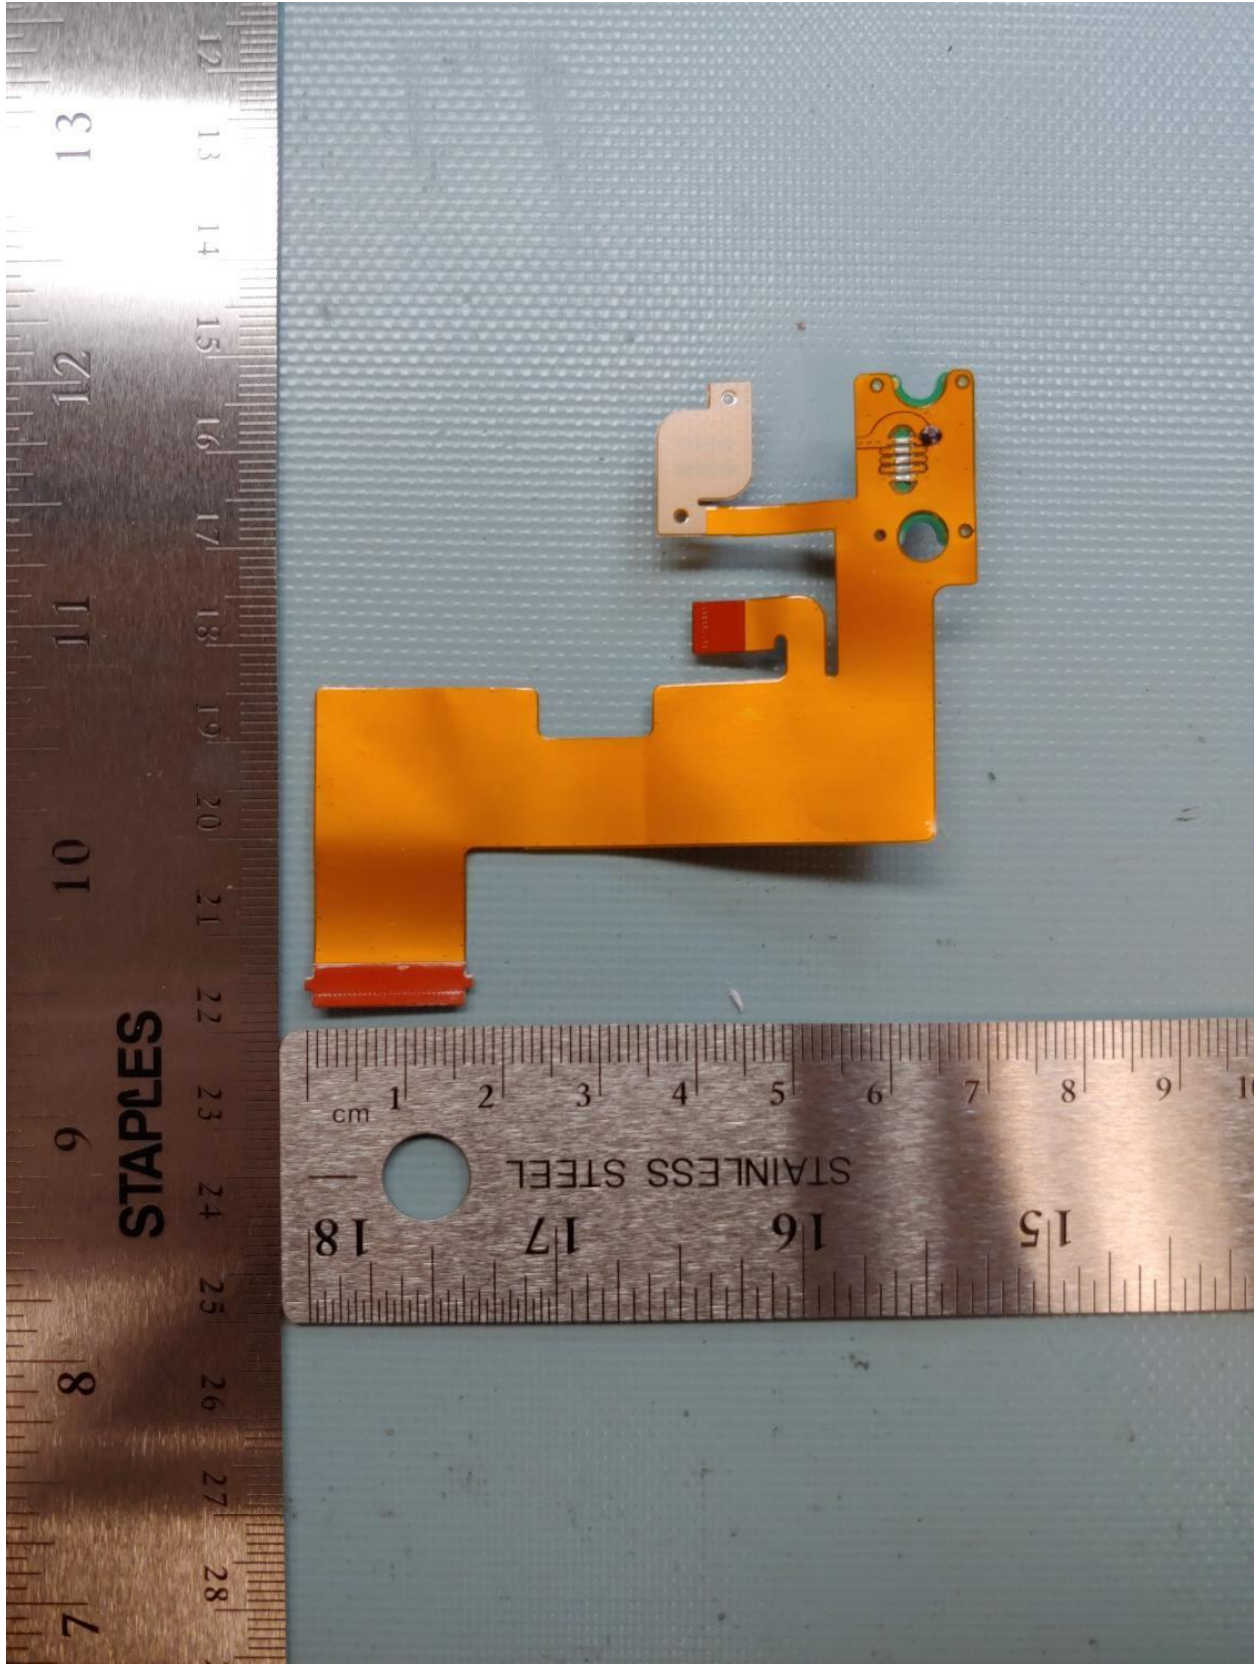

INTERNAL PHOTOS

FRONT

INTERNAL PHOTOS

FRONT UNCOVERED

INTERNAL PHOTOS

BACK

INTERNAL PHOTOS

BACK UNCOVERED – 2.4 GHz ANTENNA MARKED WITH RED BOX

INTERNAL PHOTOS

IRIDIUM ANTENNA

INTERNAL PHOTOS

IRIDIUM ANTENNA BOTTOM

INTERNAL PHOTOS

MICRO SD CARD FRONT

INTERNAL PHOTOS

MICRO SD CARD BOTTOM

INTERNAL PHOTOS

TORCH FLEX FRONT

INTERNAL PHOTOS

TORCH FLEX BOTTOM