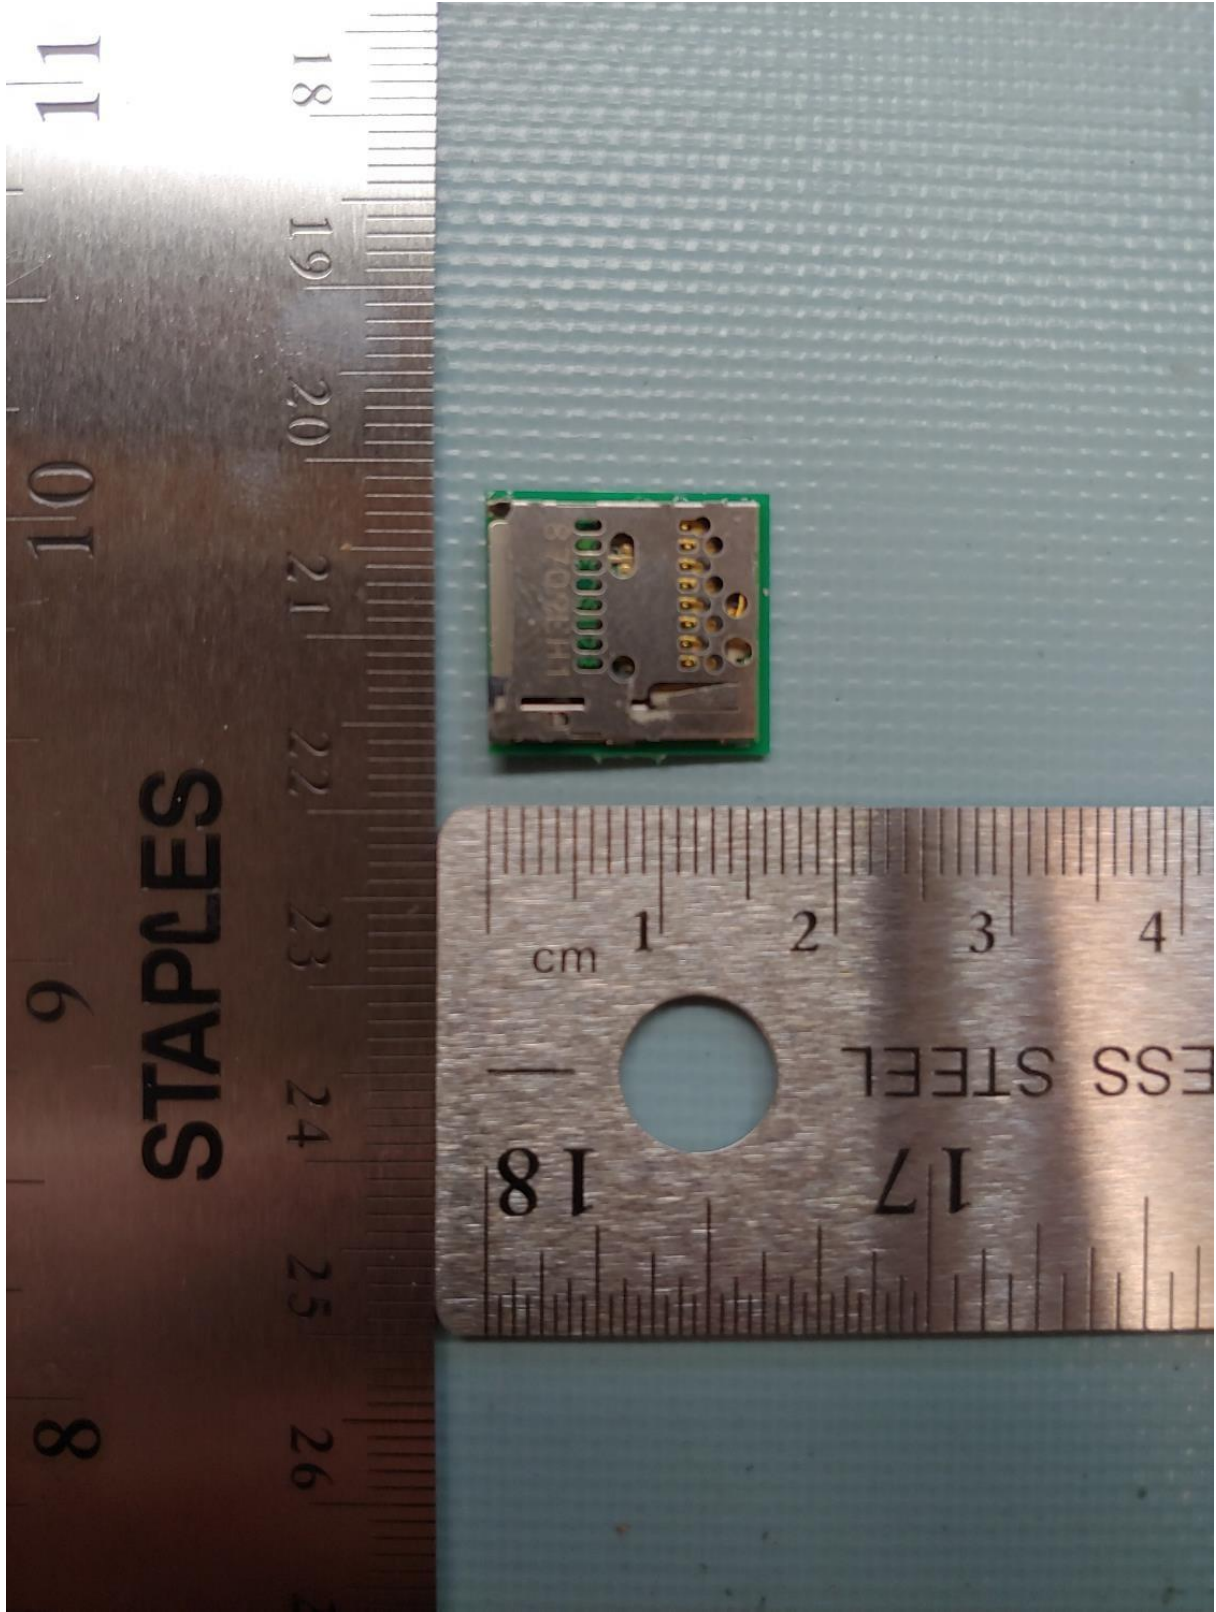

INTERNAL PHOTOS

FRONT

INTERNAL PHOTOS

FRONT UNCOVERED

INTERNAL PHOTOS

BACK

INTERNAL PHOTOS

BACK UNCOVERED – 2.4 GHz ANTENNA MARKED WITH RED BOX

INTERNAL PHOTOS

IRIDIUM ANTENNA

INTERNAL PHOTOS

IRIDIUM ANTENNA BOTTOM

INTERNAL PHOTOS

MICRO SD CARD FRONT

INTERNAL PHOTOS

MICRO SD CARD BOTTOM

INTERNAL PHOTOS

TORCH FLEX FRONT

INTERNAL PHOTOS

TORCH FLEX BOTTOM