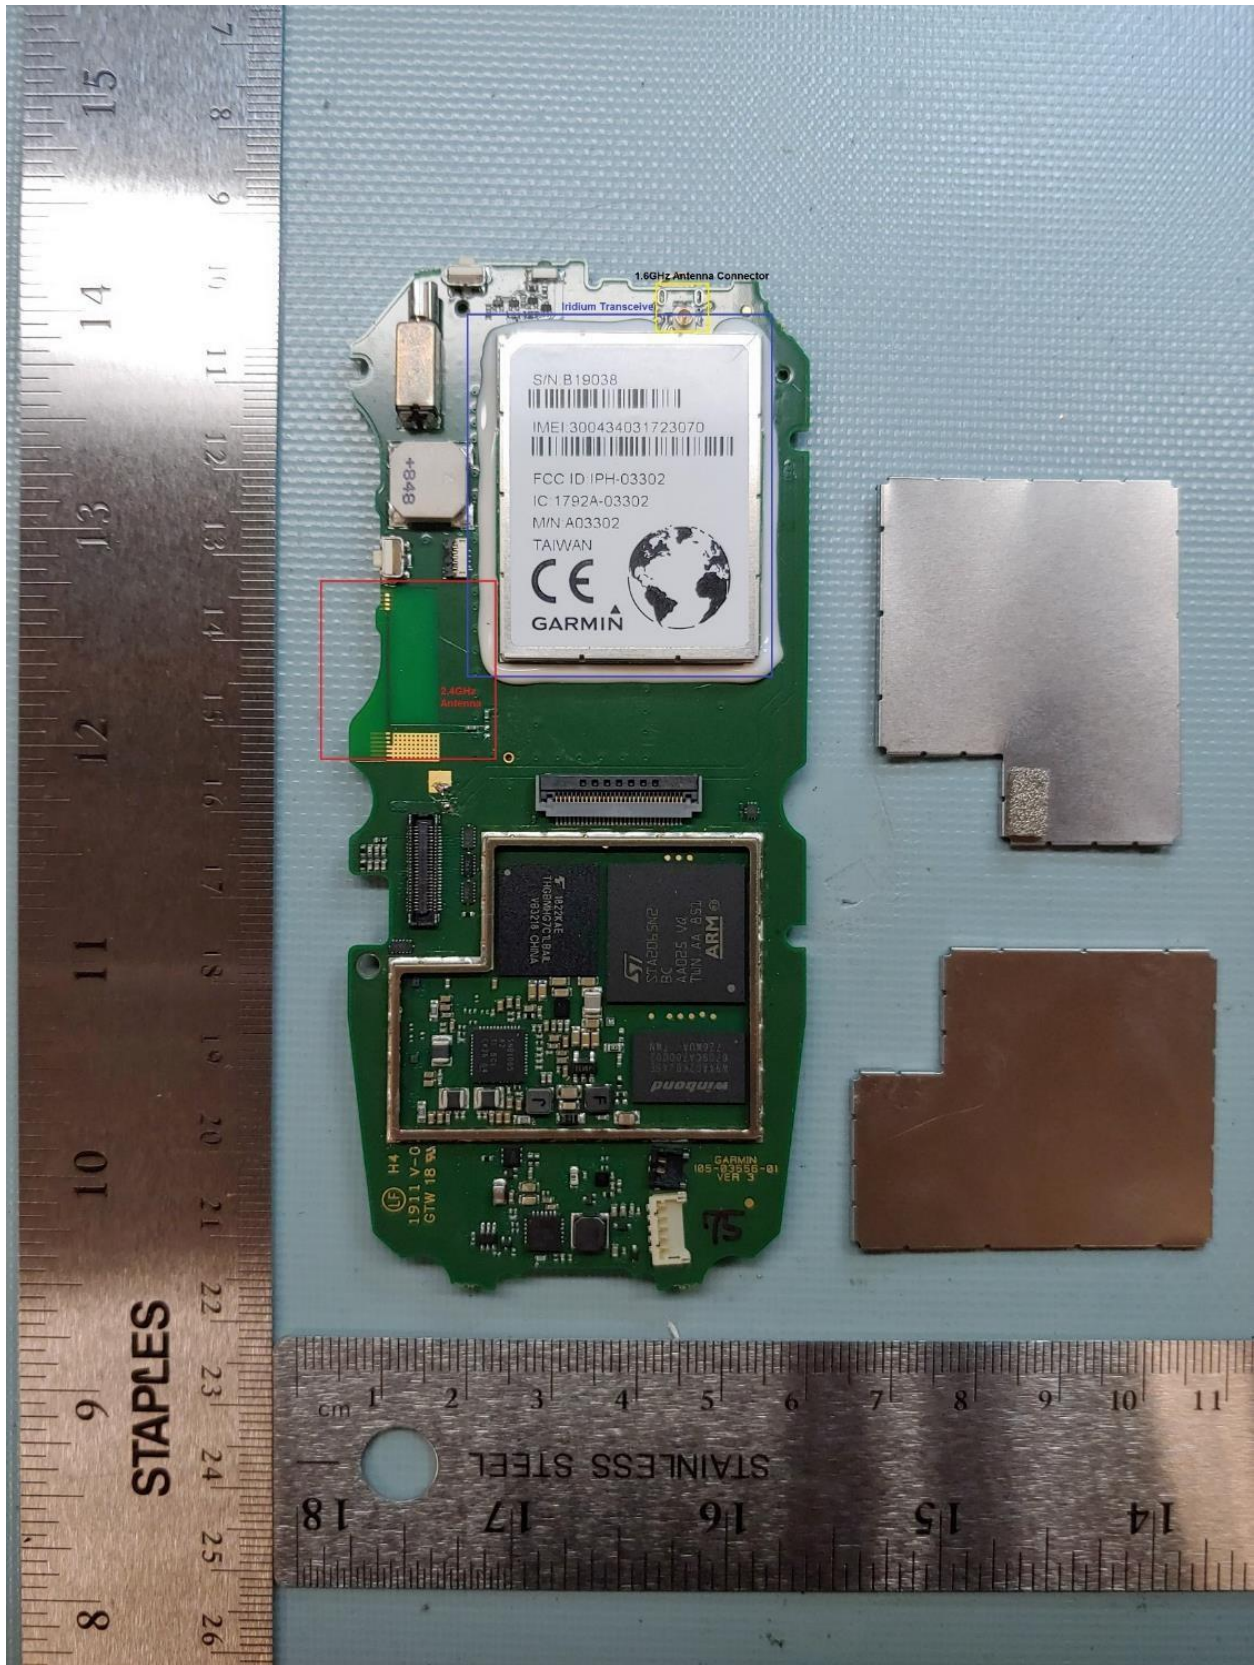

INTERNAL PHOTOS

FRONT

INTERNAL PHOTOS

FRONT UNCOVERED

INTERNAL PHOTOS

BACK

INTERNAL PHOTOS

BACK UNCOVERED – 2.4 GHz ANTENNA MARKED WITH RED BOX

INTERNAL PHOTOS

IRIDIUM ANTENNA

INTERNAL PHOTOS

IRIDIUM ANTENNA BOTTOM

INTERNAL PHOTOS

MICRO SD CARD FRONT

INTERNAL PHOTOS

MICRO SD CARD BOTTOM

INTERNAL PHOTOS

TORCH FLEX FRONT

INTERNAL PHOTOS

TORCH FLEX BOTTOM