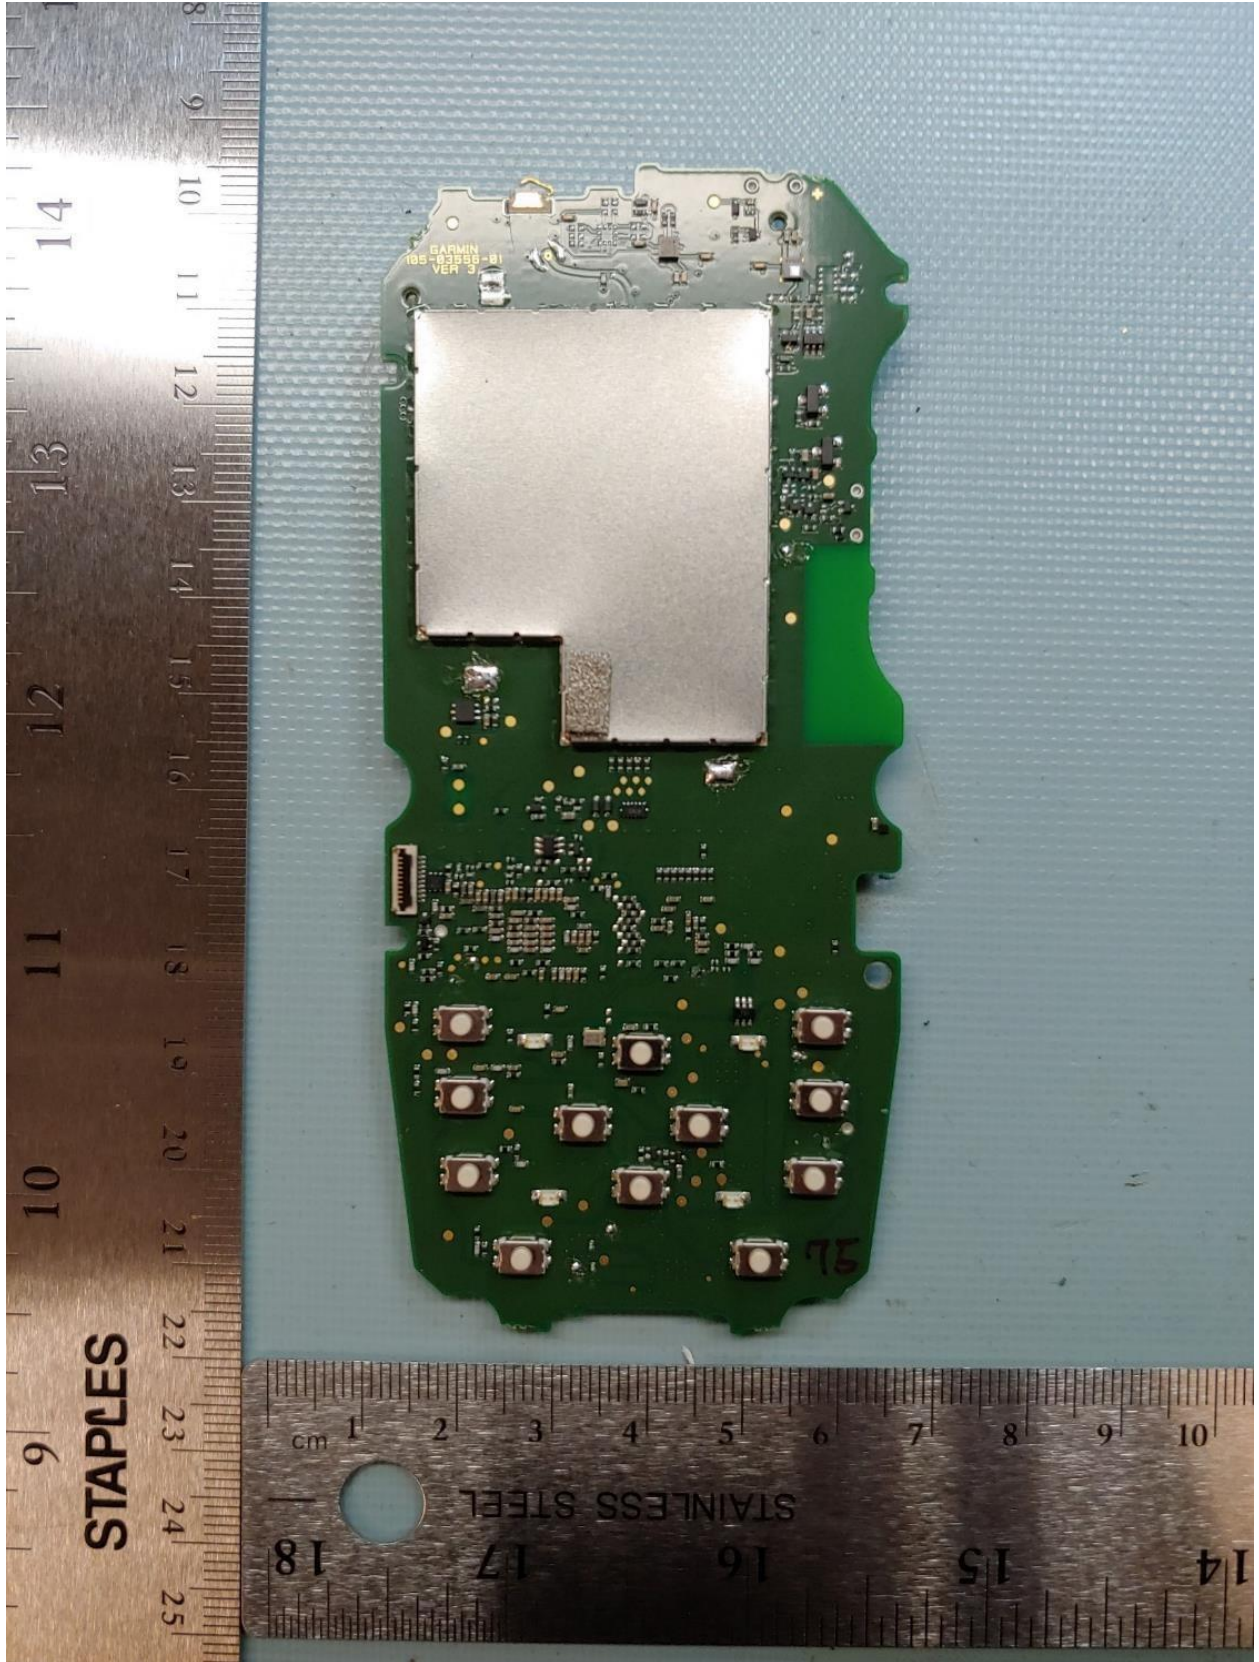

INTERNAL PHOTOS

FRONT

INTERNAL PHOTOS

FRONT UNCOVERED

INTERNAL PHOTOS

BACK

INTERNAL PHOTOS

BACK UNCOVERED – 2.4 GHz ANTENNA MARKED WITH RED BOX

INTERNAL PHOTOS

IRIDIUM ANTENNA

INTERNAL PHOTOS

IRIDIUM ANTENNA BOTTOM

INTERNAL PHOTOS

MICRO SD CARD FRONT

INTERNAL PHOTOS

MICRO SD CARD BOTTOM

INTERNAL PHOTOS

TORCH FLEX FRONT

INTERNAL PHOTOS

TORCH FLEX BOTTOM