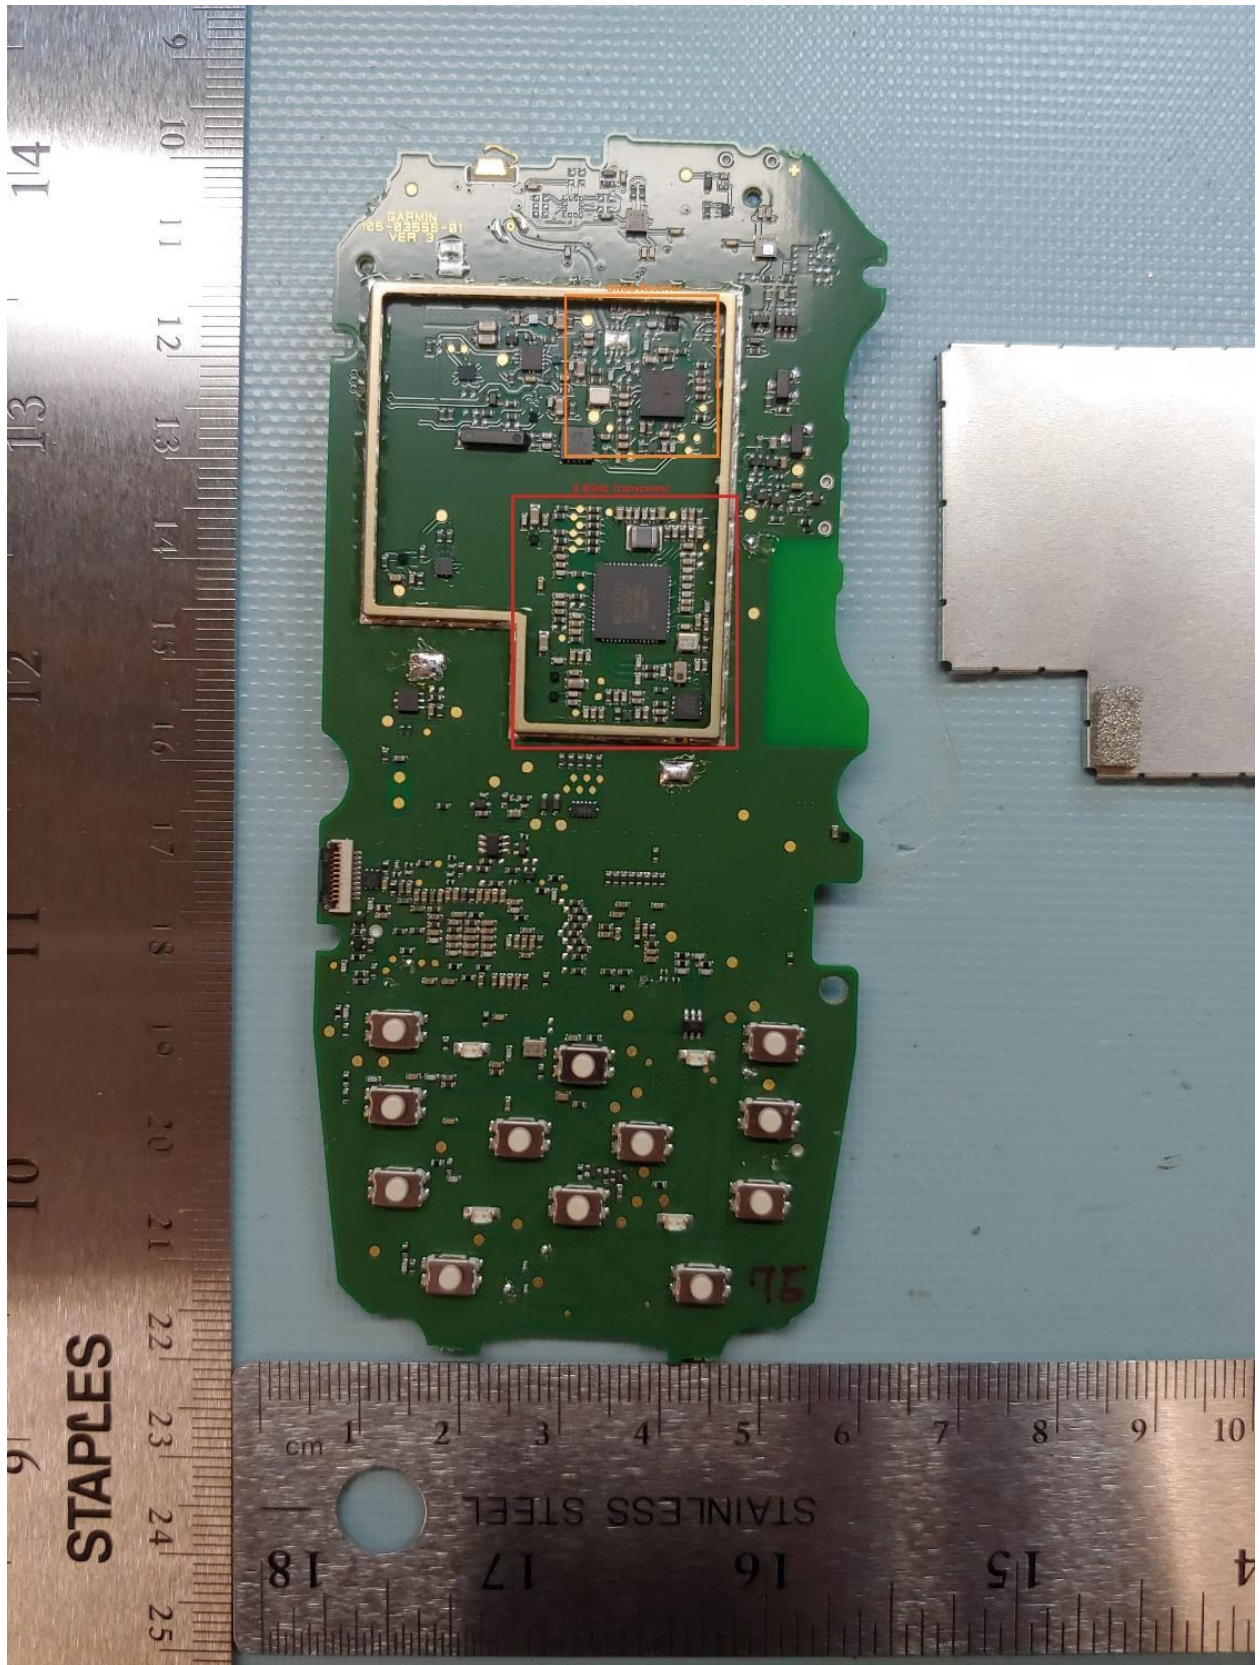

INTERNAL PHOTOS

FRONT

INTERNAL PHOTOS

FRONT UNCOVERED

INTERNAL PHOTOS

BACK

INTERNAL PHOTOS

BACK UNCOVERED – 2.4 GHz ANTENNA MARKED WITH RED BOX

INTERNAL PHOTOS

IRIDIUM ANTENNA

INTERNAL PHOTOS

IRIDIUM ANTENNA BOTTOM

INTERNAL PHOTOS

MICRO SD CARD FRONT

INTERNAL PHOTOS

MICRO SD CARD BOTTOM

INTERNAL PHOTOS

TORCH FLEX FRONT

INTERNAL PHOTOS

TORCH FLEX BOTTOM