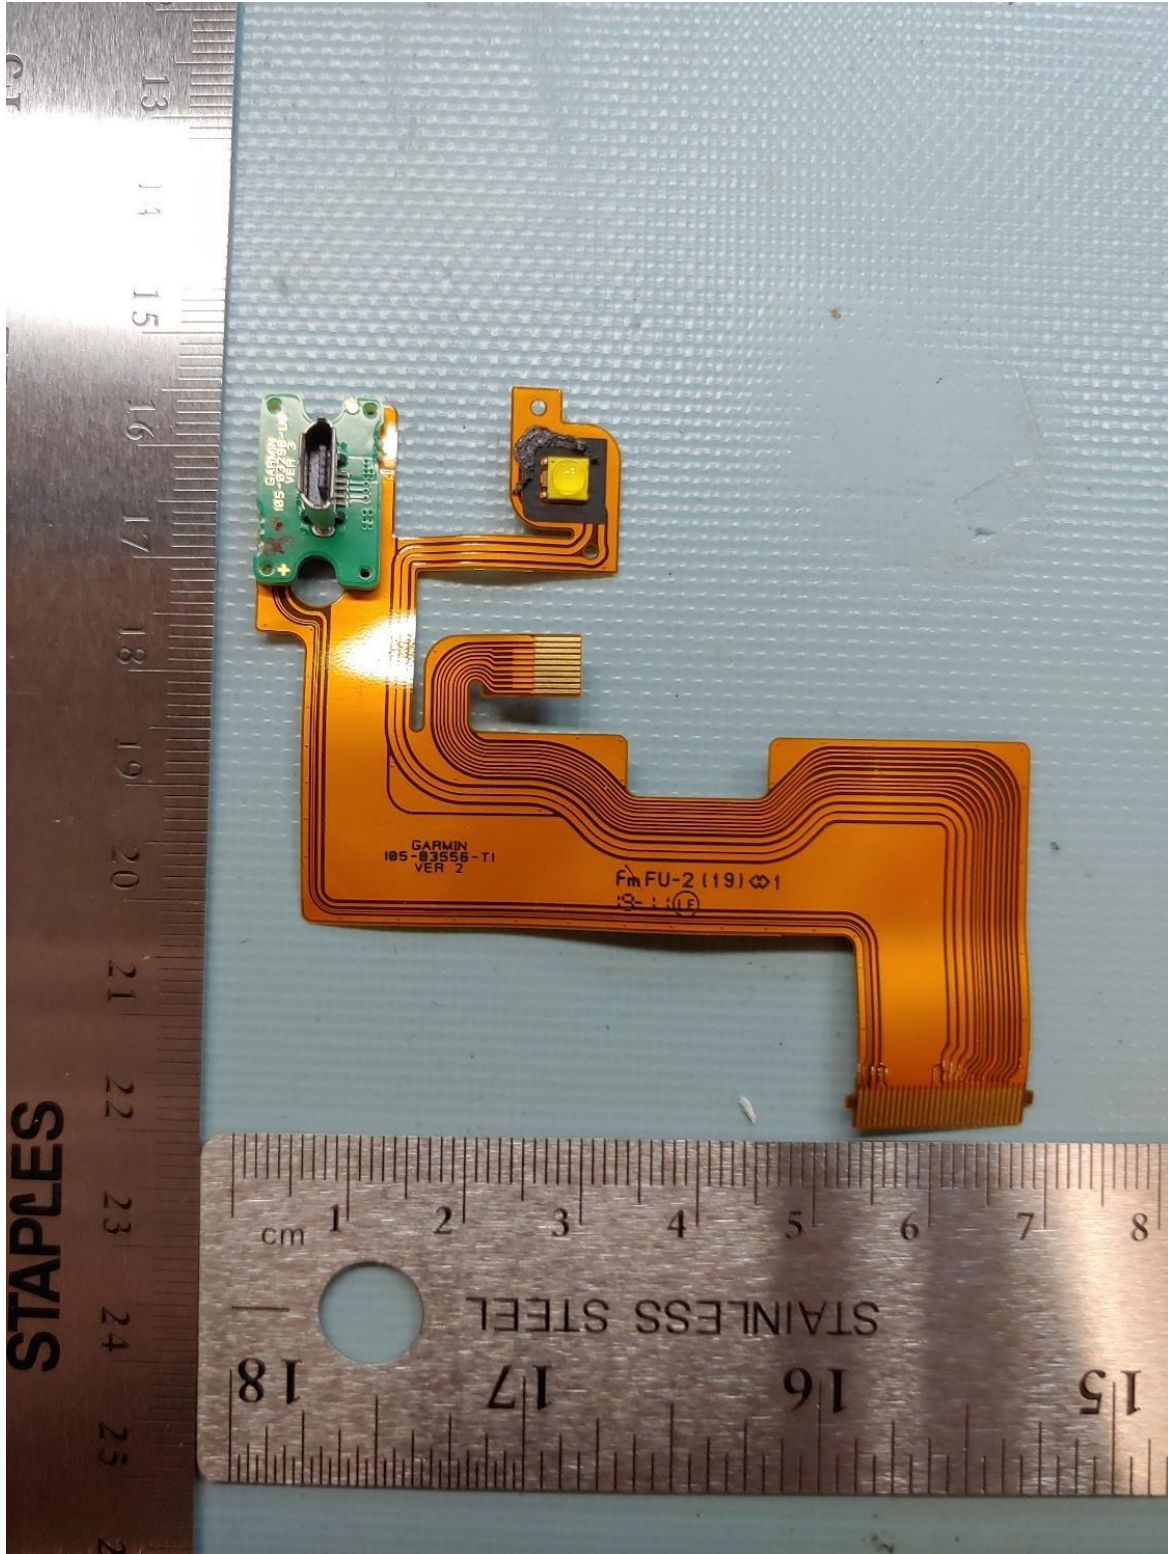

INTERNAL PHOTOS

FRONT

INTERNAL PHOTOS

FRONT UNCOVERED

INTERNAL PHOTOS

BACK

INTERNAL PHOTOS

BACK UNCOVERED – 2.4 GHz ANTENNA MARKED WITH RED BOX

INTERNAL PHOTOS

IRIDIUM ANTENNA

INTERNAL PHOTOS

IRIDIUM ANTENNA BOTTOM

INTERNAL PHOTOS

MICRO SD CARD FRONT

INTERNAL PHOTOS

MICRO SD CARD BOTTOM

INTERNAL PHOTOS

TORCH FLEX FRONT

INTERNAL PHOTOS

TORCH FLEX BOTTOM