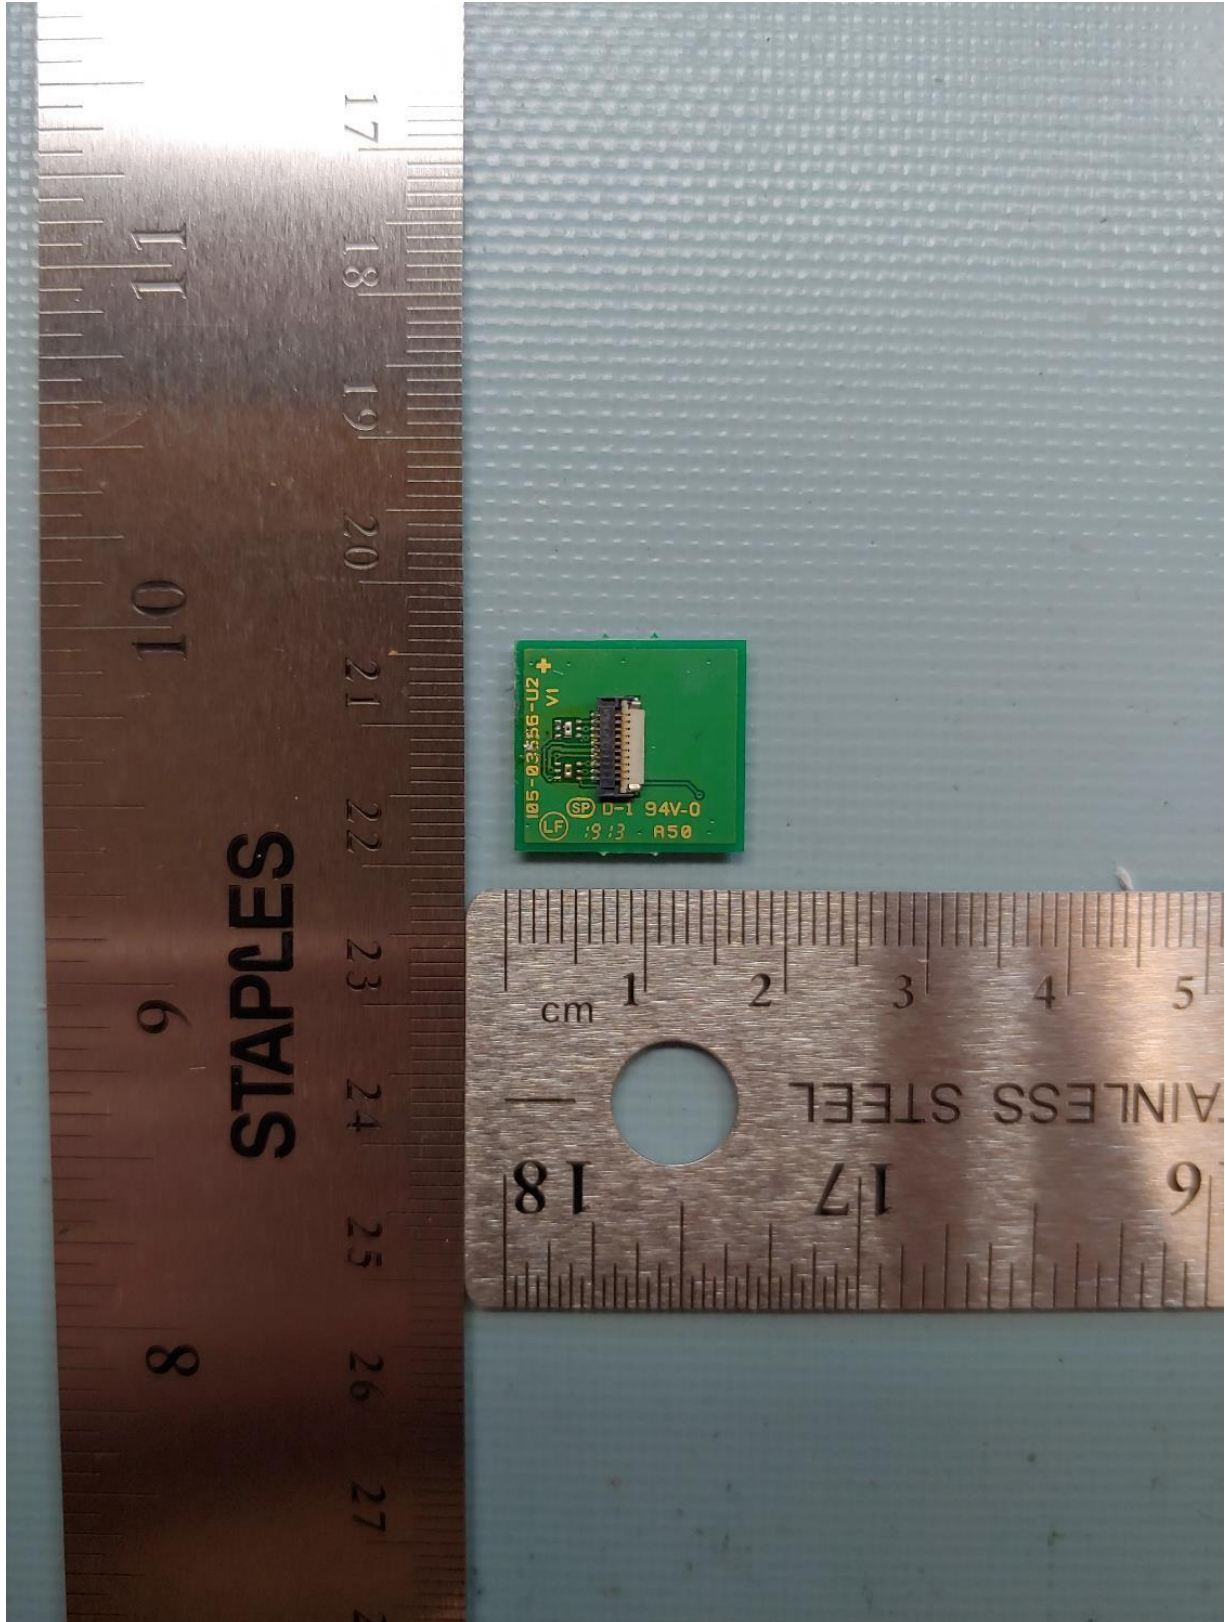

INTERNAL PHOTOS

FRONT

INTERNAL PHOTOS

FRONT UNCOVERED

INTERNAL PHOTOS

BACK

INTERNAL PHOTOS

BACK UNCOVERED – 2.4 GHz ANTENNA MARKED WITH RED BOX

INTERNAL PHOTOS

IRIDIUM ANTENNA

INTERNAL PHOTOS

IRIDIUM ANTENNA BOTTOM

INTERNAL PHOTOS

MICRO SD CARD FRONT

INTERNAL PHOTOS

MICRO SD CARD BOTTOM

INTERNAL PHOTOS

TORCH FLEX FRONT

INTERNAL PHOTOS

TORCH FLEX BOTTOM