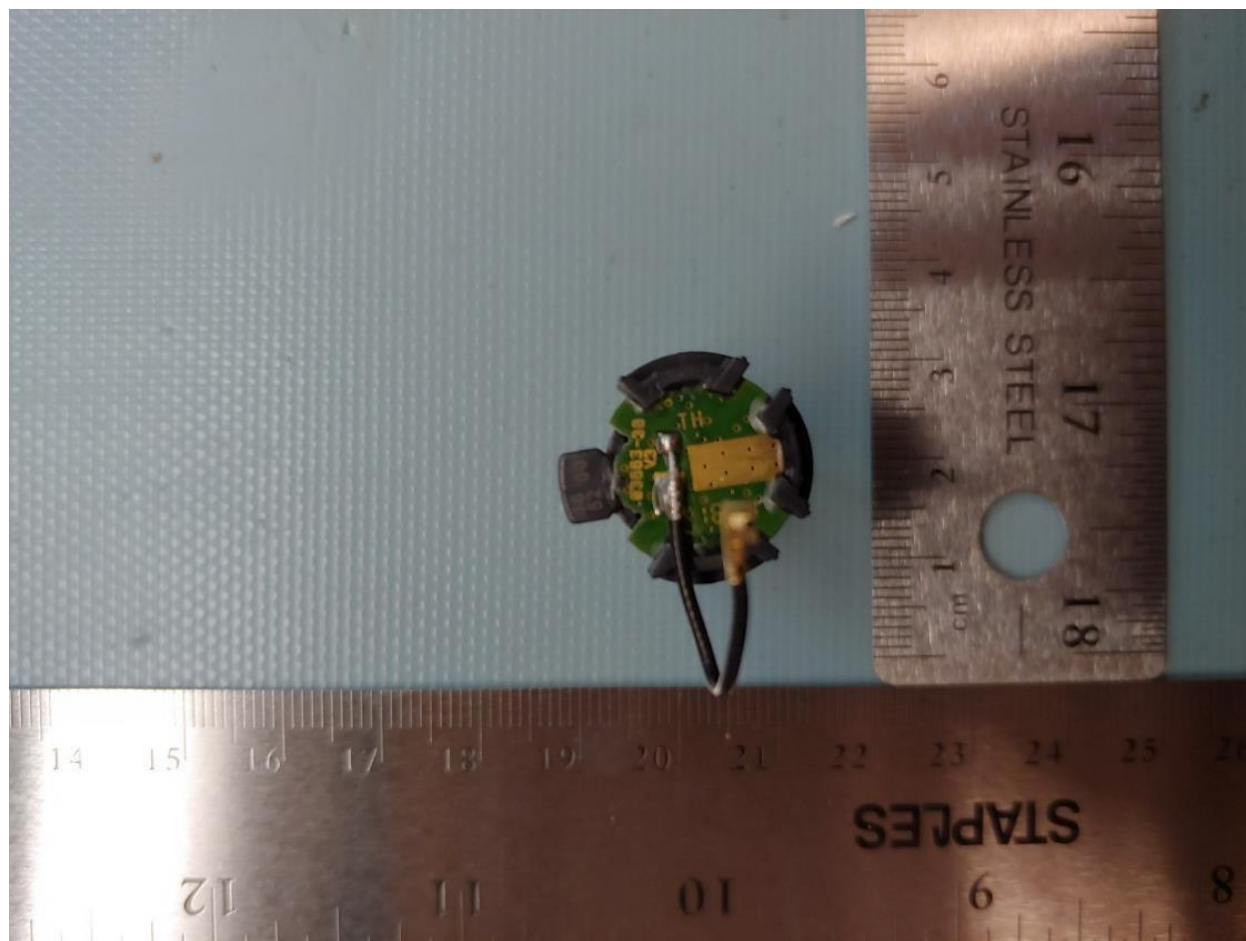

INTERNAL PHOTOS

FRONT

INTERNAL PHOTOS

FRONT UNCOVERED

INTERNAL PHOTOS

BACK

INTERNAL PHOTOS

BACK UNCOVERED – 2.4 GHz ANTENNA MARKED WITH RED BOX

INTERNAL PHOTOS

IRIDIUM ANTENNA

INTERNAL PHOTOS

IRIDIUM ANTENNA BOTTOM

INTERNAL PHOTOS

MICRO SD CARD FRONT

INTERNAL PHOTOS

MICRO SD CARD BOTTOM

INTERNAL PHOTOS

TORCH FLEX FRONT

INTERNAL PHOTOS

TORCH FLEX BOTTOM