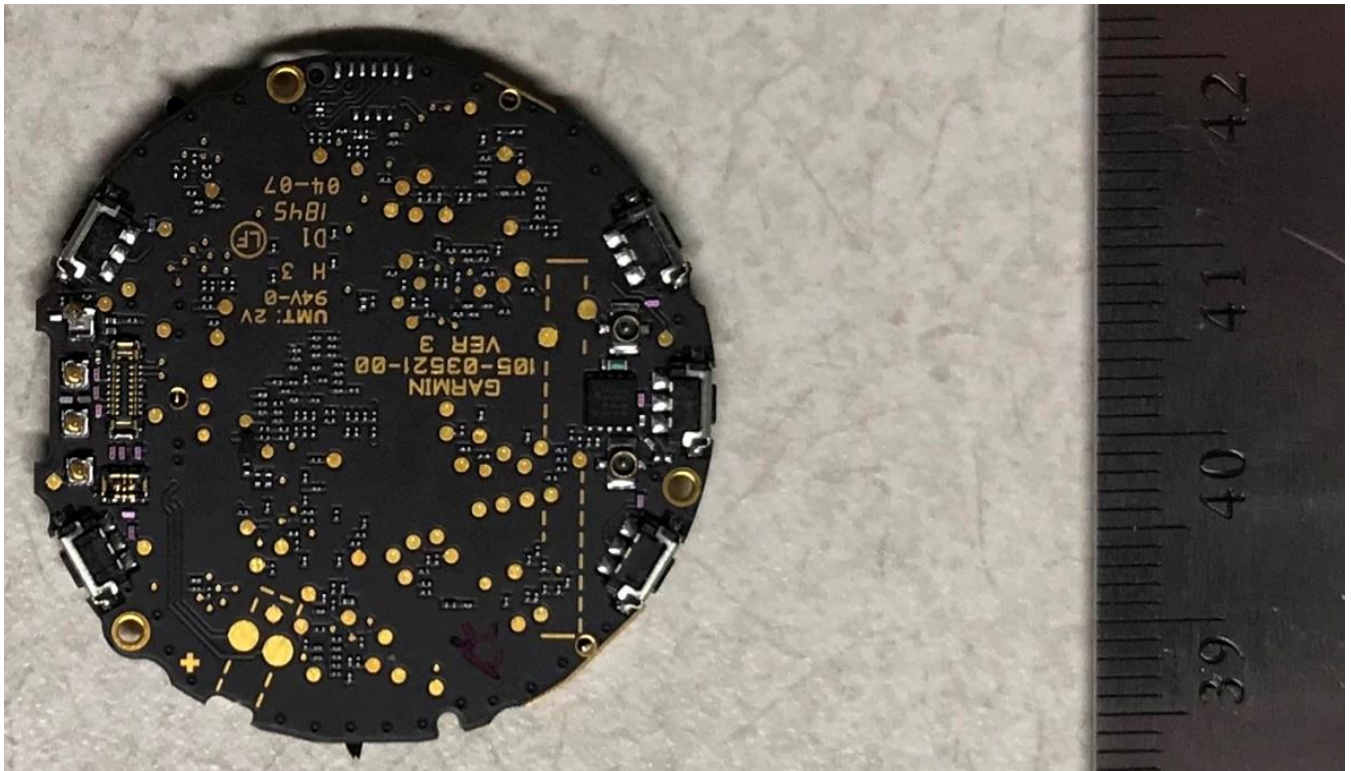

Front no shield

Back

Rogers Labs, Inc.  
4405 W. 259th Terrace  
Louisburg, KS 66053  
Phone/Fax: (913) 837-3214  
Revision 1

Garmin International, Inc.  
Model: A03521  
Test #: 181211  
Test to: CFR47 15C, RSS-Gen RSS-247  
File: A03521 Short Term Conf IntPho

SN's: 3986187656, 3986187638  
FCC ID: IPH-03521  
IC: 1792A-03521  
Date: January 18, 2019  
Page 1 of 3

Front with shield

Inside case

Rogers Labs, Inc.  
 4405 W. 259th Terrace  
 Louisburg, KS 66053  
 Phone/Fax: (913) 837-3214  
 Revision 1

Garmin International, Inc.  
 Model: A03521  
 Test #: 181211  
 Test to: CFR47 15C, RSS-Gen RSS-247  
 File: A03521 Short Term Conf IntPho

SN's: 3986187656, 3986187638  
 FCC ID: IPH-03521  
 IC: 1792A-03521  
 Date: January 18, 2019  
 Page 2 of 3