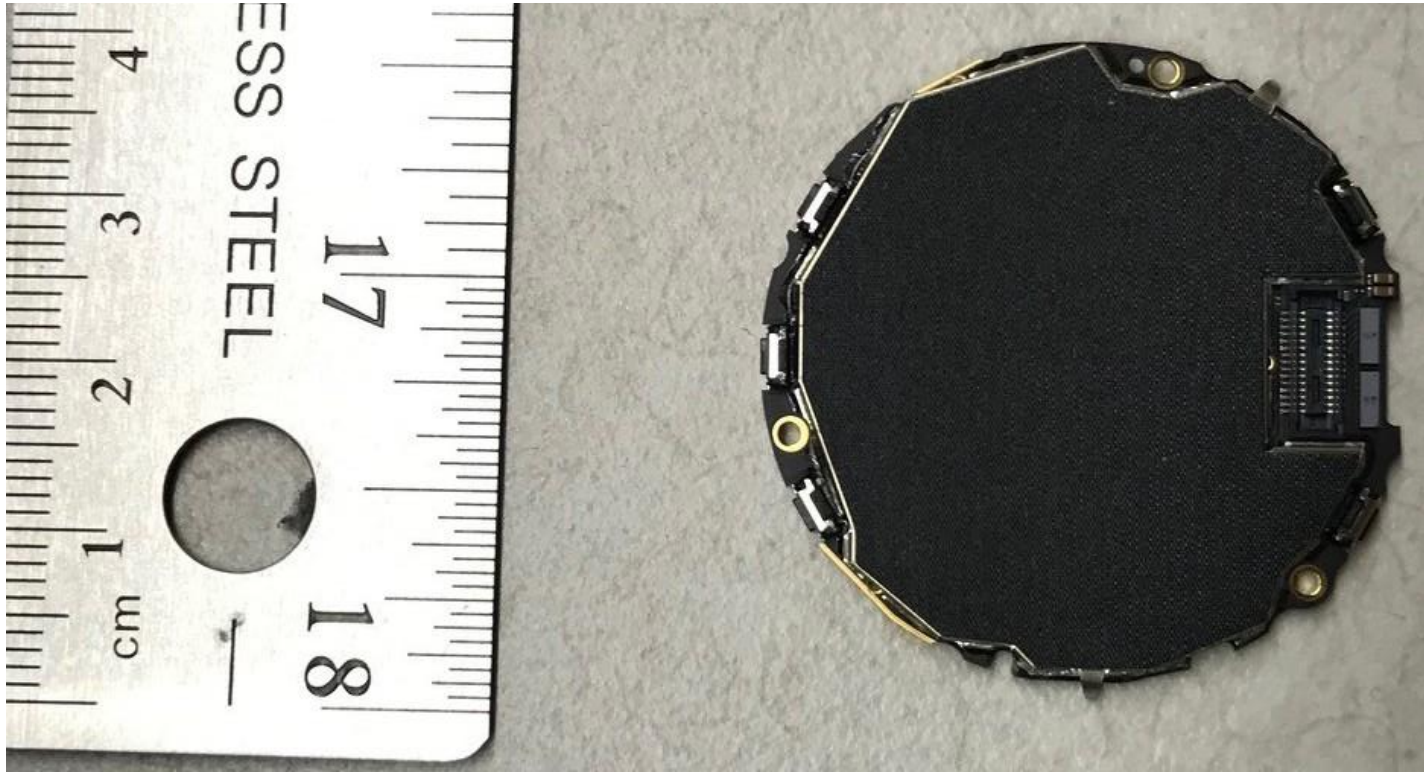

Front with shield