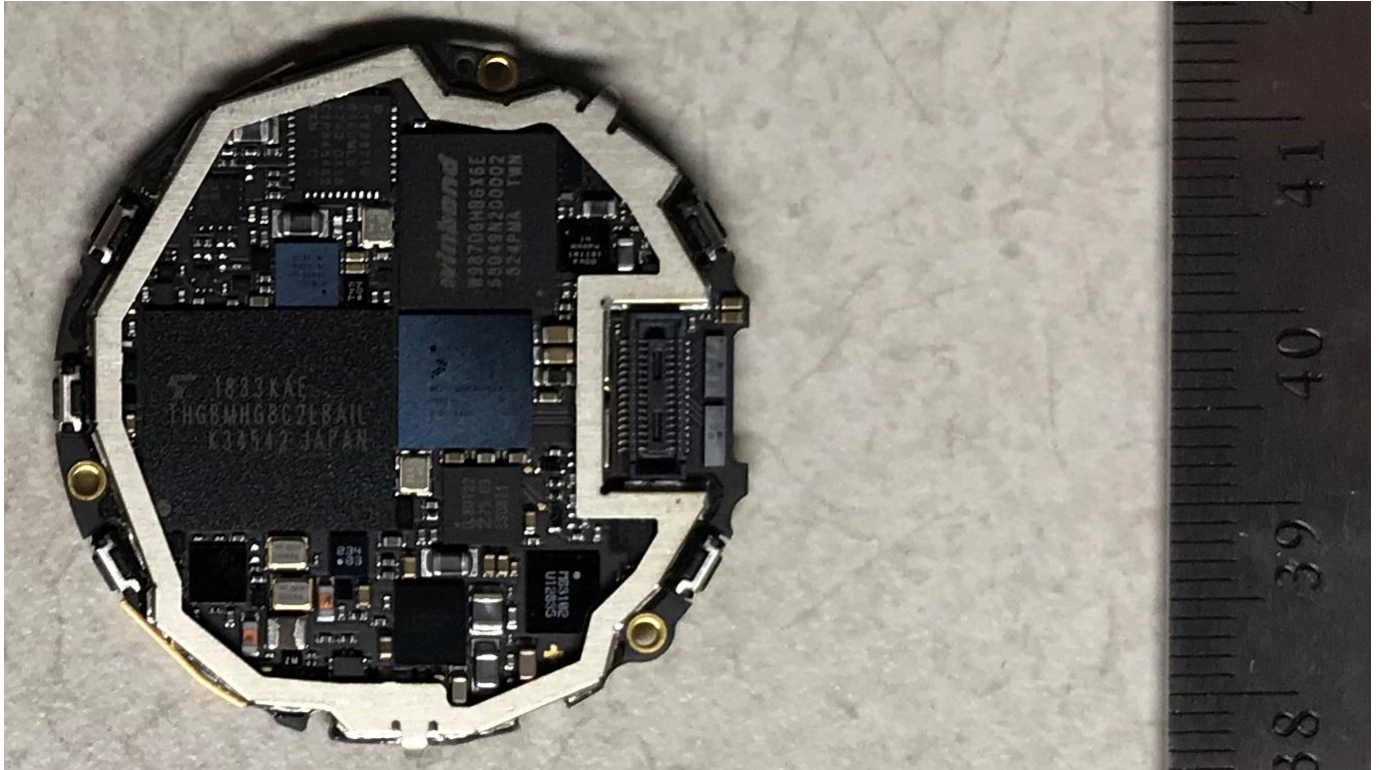

Front no shield

Back

Rogers Labs, Inc.  
4405 W. 259th Terrace  
Louisburg, KS 66053  
Phone/Fax: (913) 837-3214  
Revision 1

Garmin International, Inc.  
Model: A03521  
Test #: 181211  
Test to: CFR47 15C, RSS-Gen RSS-247  
File: A03521 Short Term Conf IntPho

SN's: 3986187656, 3986187638  
FCC ID: IPH-03521  
IC: 1792A-03521  
Date: January 18, 2019  
Page 1 of 3

Front with shield

Inside case

Rogers Labs, Inc.  
 4405 W. 259th Terrace  
 Louisburg, KS 66053  
 Phone/Fax: (913) 837-3214  
 Revision 1

Garmin International, Inc.  
 Model: A03521  
 Test #: 181211  
 Test to: CFR47 15C, RSS-Gen RSS-247  
 File: A03521 Short Term Conf IntPho

SN's: 3986187656, 3986187638  
 FCC ID: IPH-03521  
 IC: 1792A-03521  
 Date: January 18, 2019  
 Page 2 of 3