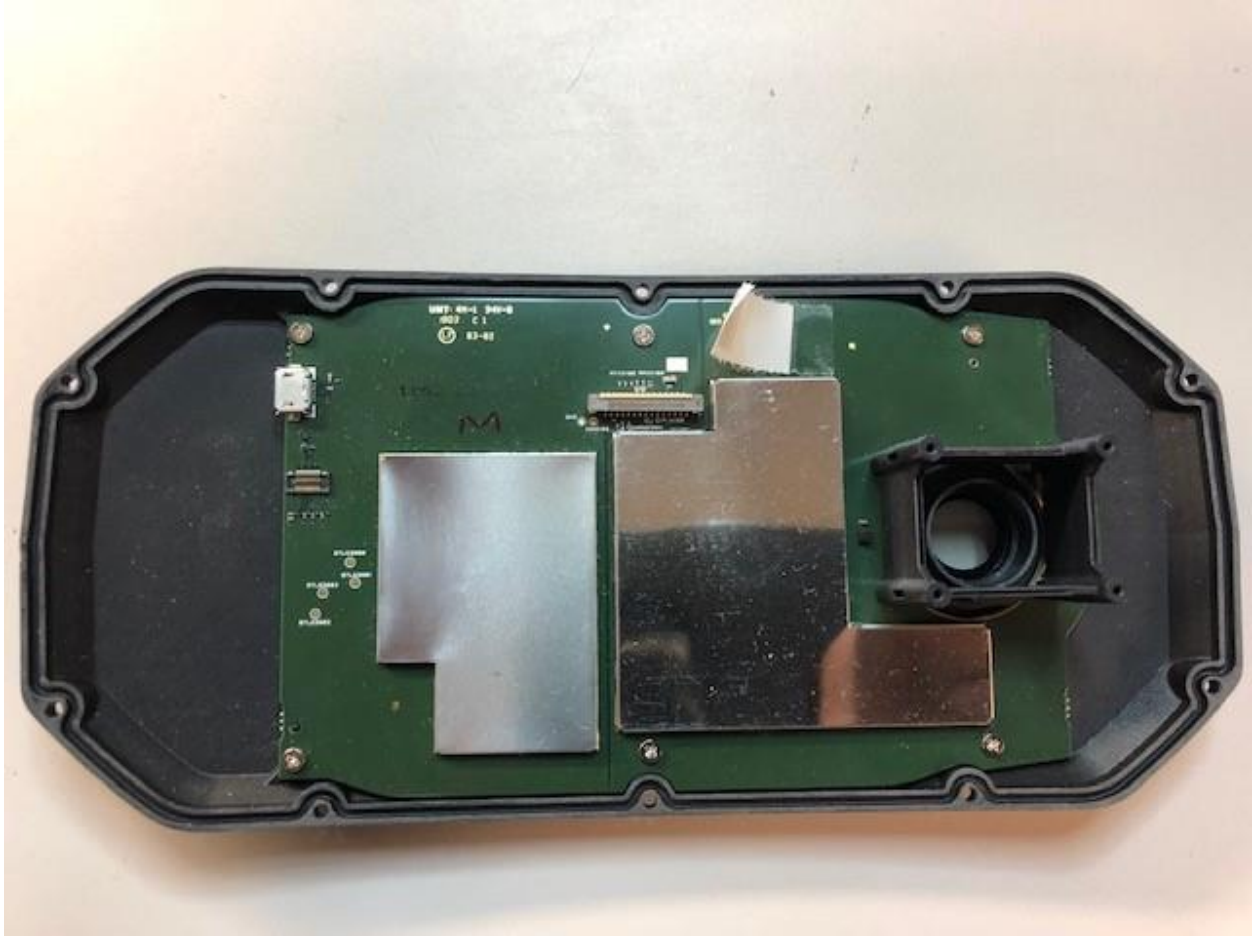

INTERNAL PHOTOS

INTERNAL PHOTOS

2.4 GHz antenna shown in red box

INTERNAL PHOTOS

INTERNAL PHOTOS

INTERNAL PHOTOS

INTERNAL PHOTOS

24 GHz antennas shown in red boxes

INTERNAL PHOTOS

Radar PCB in chassis

INTERNAL PHOTOS

Main PCB in chassis

INTERNAL PHOTOS

Display mounted