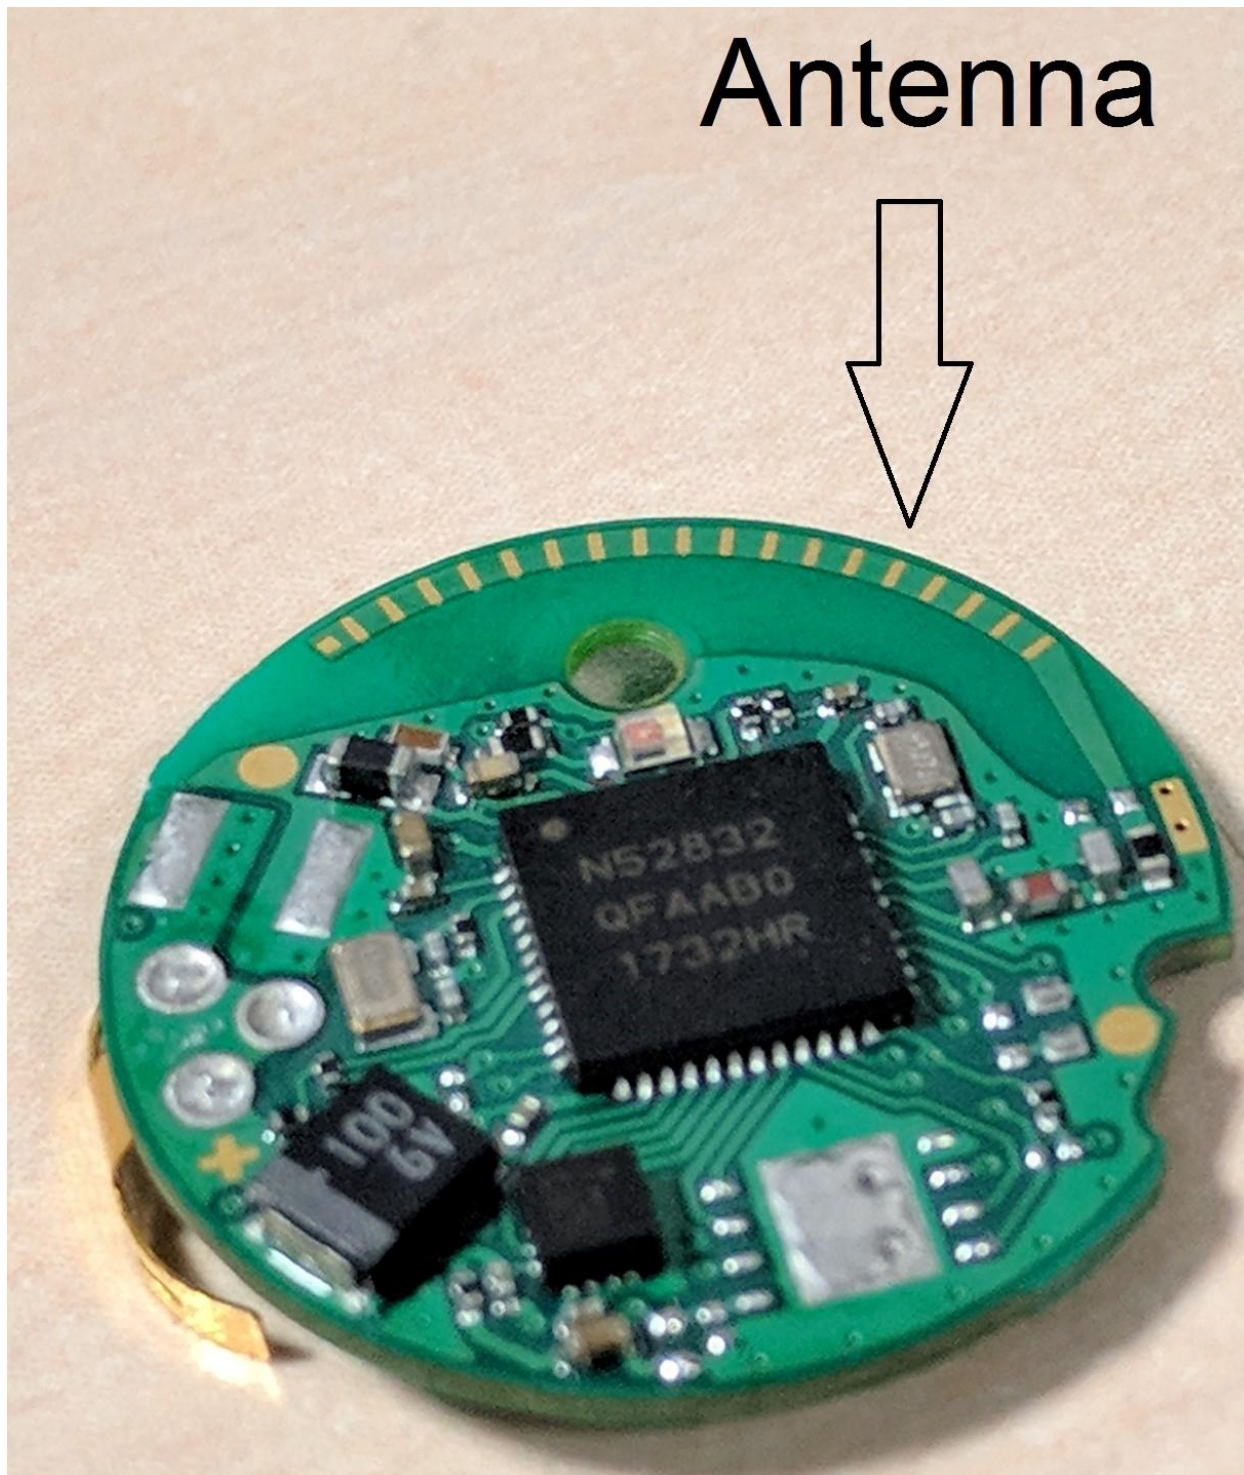

Rogers Labs, Inc.
4405 West 259th Terrace
Louisburg, KS 66053
Phone/Fax: (913) 837-3214
Revision 1

Garmin International, Inc.
Model: A03451
Test #: 171129
Test to: CFR47 15C, RSS-247, RSS-210
File: A03451 Short Term Conf IntPho

SN: 59488, 19937
FCC ID: IPH-03451
IC: 1792A-03451
Date: April 6, 2018
Page 1 of 3

Antenna

Rogers Labs, Inc.
4405 West 259th Terrace
Louisburg, KS 66053
Phone/Fax: (913) 837-3214
Revision 1

Garmin International, Inc.
Model: A03451
Test #: 171129
Test to: CFR47 15C, RSS-247, RSS-210
File: A03451 Short Term Conf IntPho