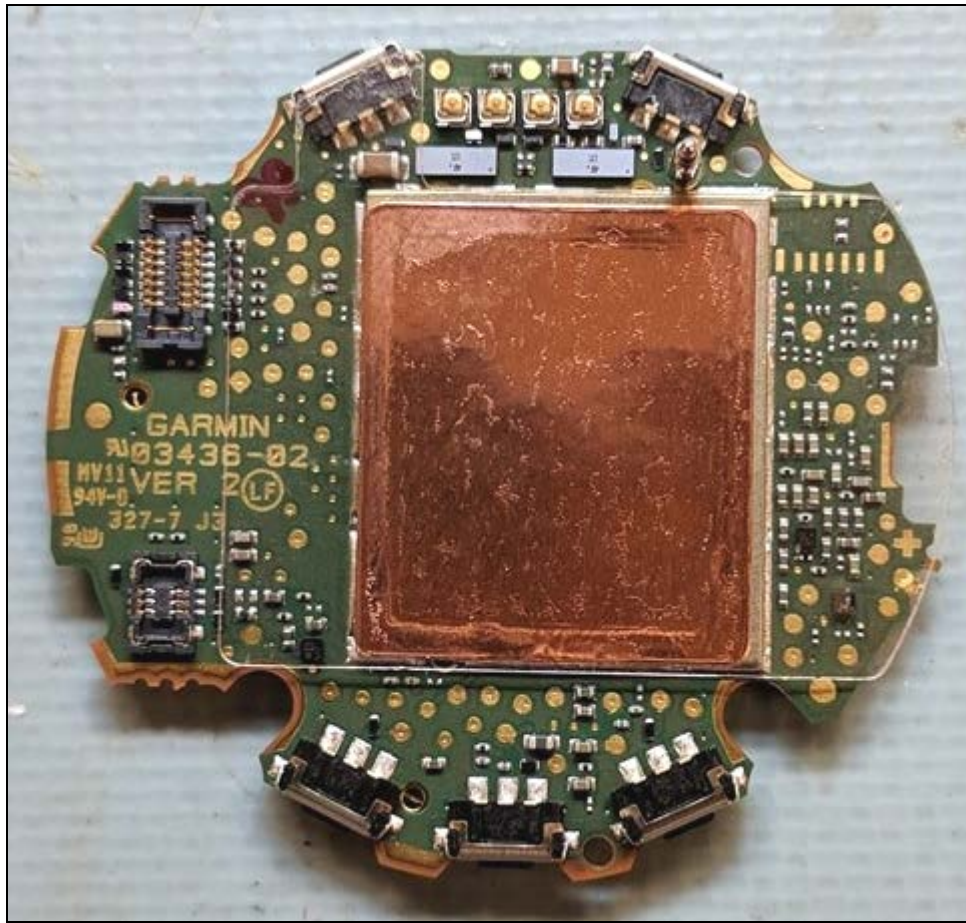

A03436 Internal Photographs

**2.4 GHz LDS  
Antenna**

Antenna Location and Board in Chassis

A03436 Internal Photographs

Display Assembly with NFC Antenna

A03436 Internal Photographs

Main Board with Shield – Top View

Main Board without Shield – Top View

A03436 Internal Photographs

Main Board with Shield – Bottom View

**A03436 Internal Photographs**

**Main Board without Shield – Bottom View**