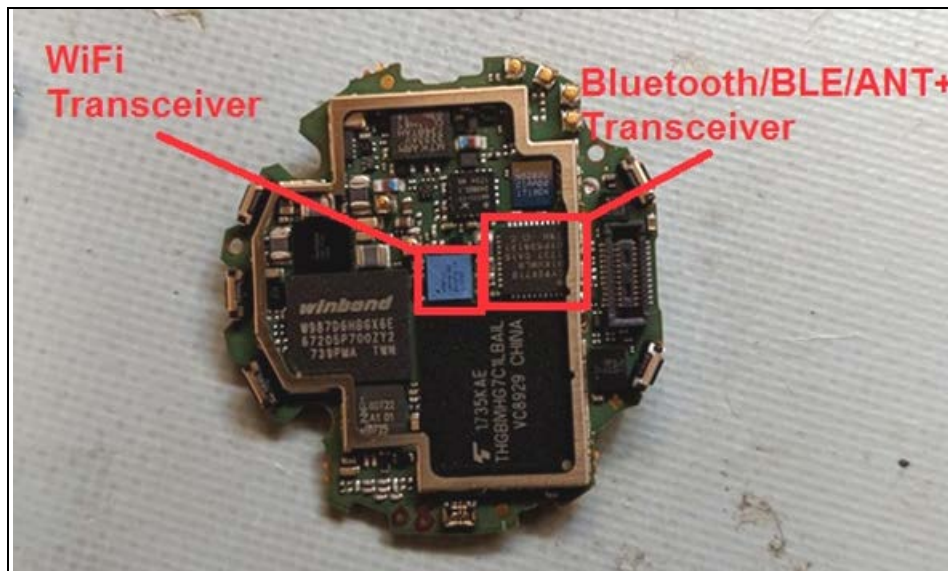

A03436 Internal Photographs

**2.4 GHz LDS  
Antenna**

Antenna Location and Board in Chassis

A03436 Internal Photographs

Display Assembly with NFC Antenna

A03436 Internal Photographs

Main Board with Shield – Top View

Main Board without Shield – Top View

A03436 Internal Photographs

Main Board with Shield – Bottom View

**A03436 Internal Photographs**

**Main Board without Shield – Bottom View**