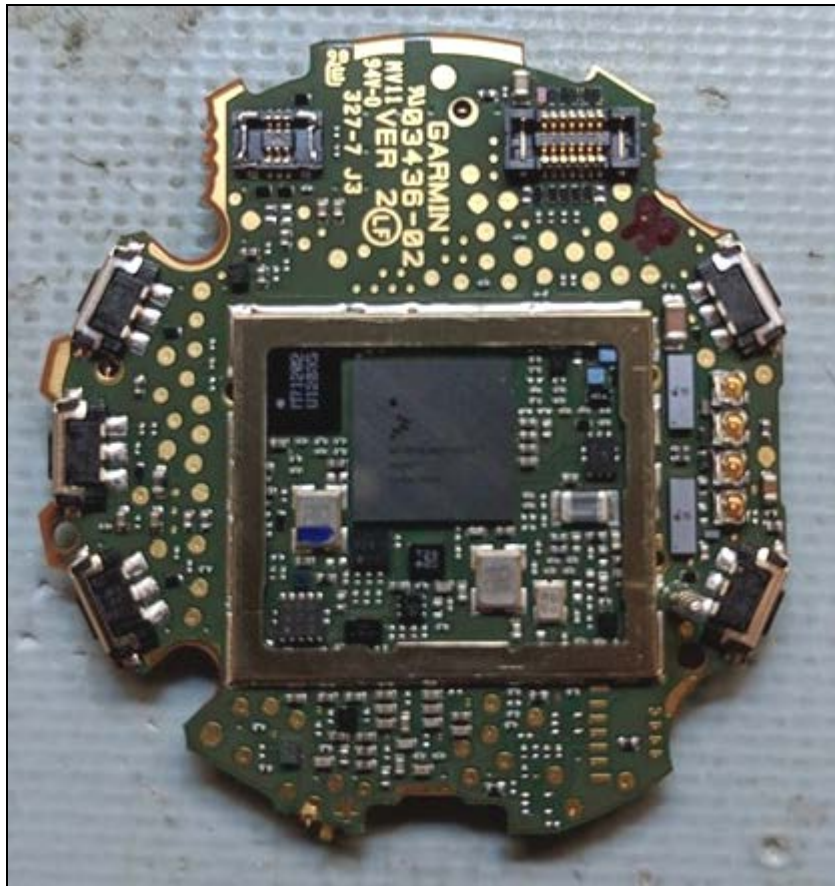

A03436 Internal Photographs

**2.4 GHz LDS  
Antenna**

Antenna Location and Board in Chassis

A03436 Internal Photographs

Display Assembly with NFC Antenna

A03436 Internal Photographs

Main Board with Shield – Top View

Main Board without Shield – Top View

A03436 Internal Photographs

Main Board with Shield – Bottom View

**A03436 Internal Photographs**

**Main Board without Shield – Bottom View**