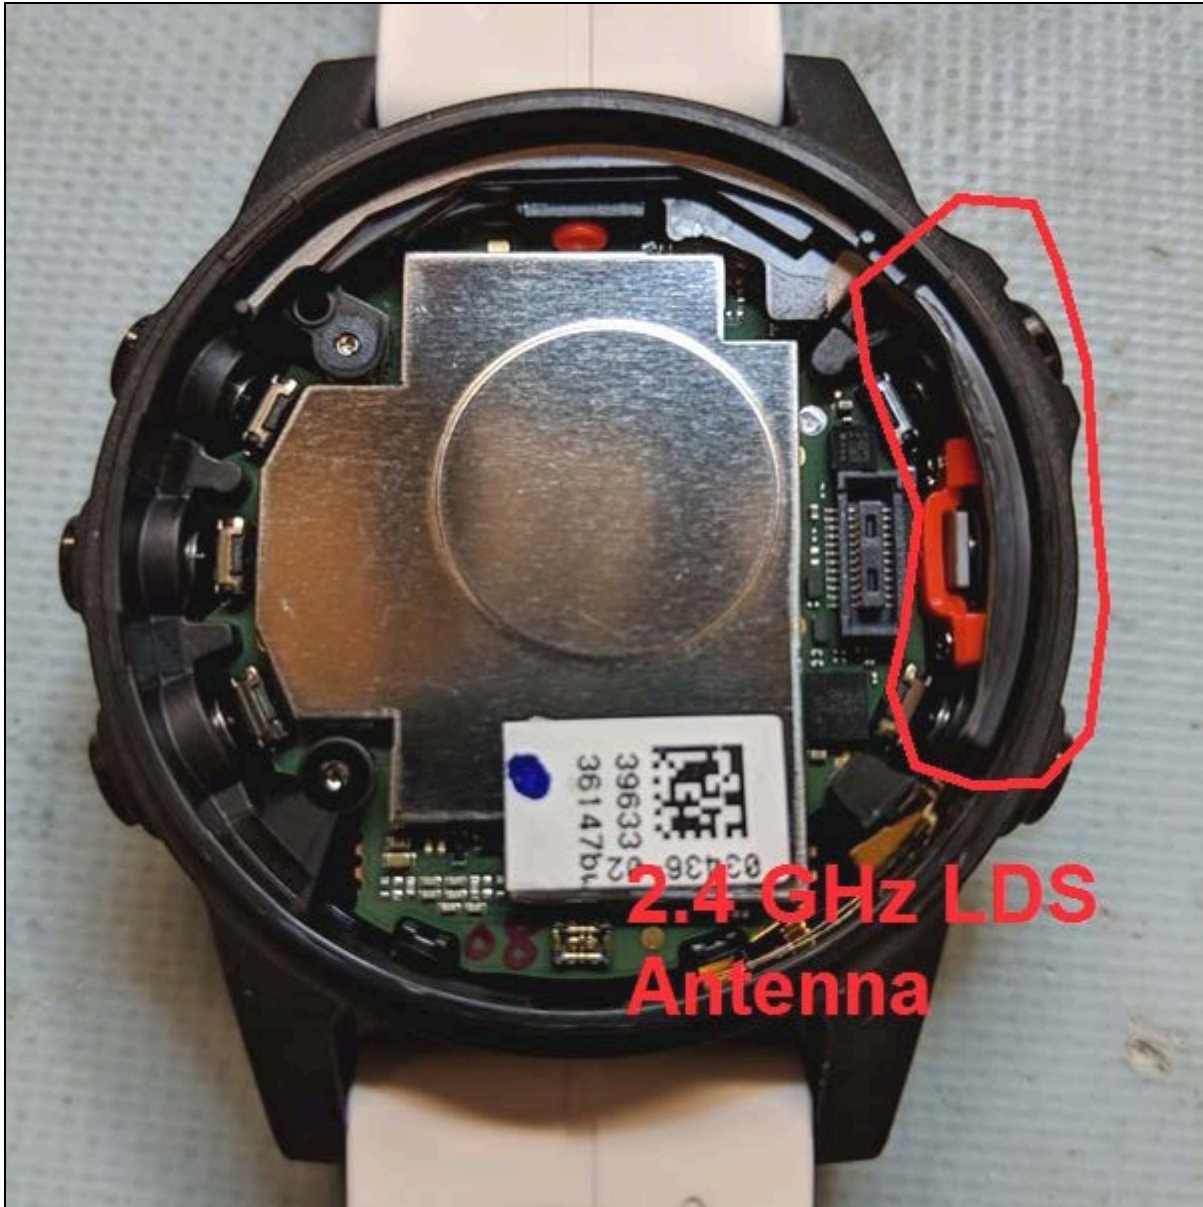

A03436 Internal Photographs

**2.4 GHz LDS  
Antenna**

Antenna Location and Board in Chassis

A03436 Internal Photographs

Display Assembly with NFC Antenna

A03436 Internal Photographs

Main Board with Shield – Top View

Main Board without Shield – Top View

A03436 Internal Photographs

Main Board with Shield – Bottom View

**A03436 Internal Photographs**

**Main Board without Shield – Bottom View**