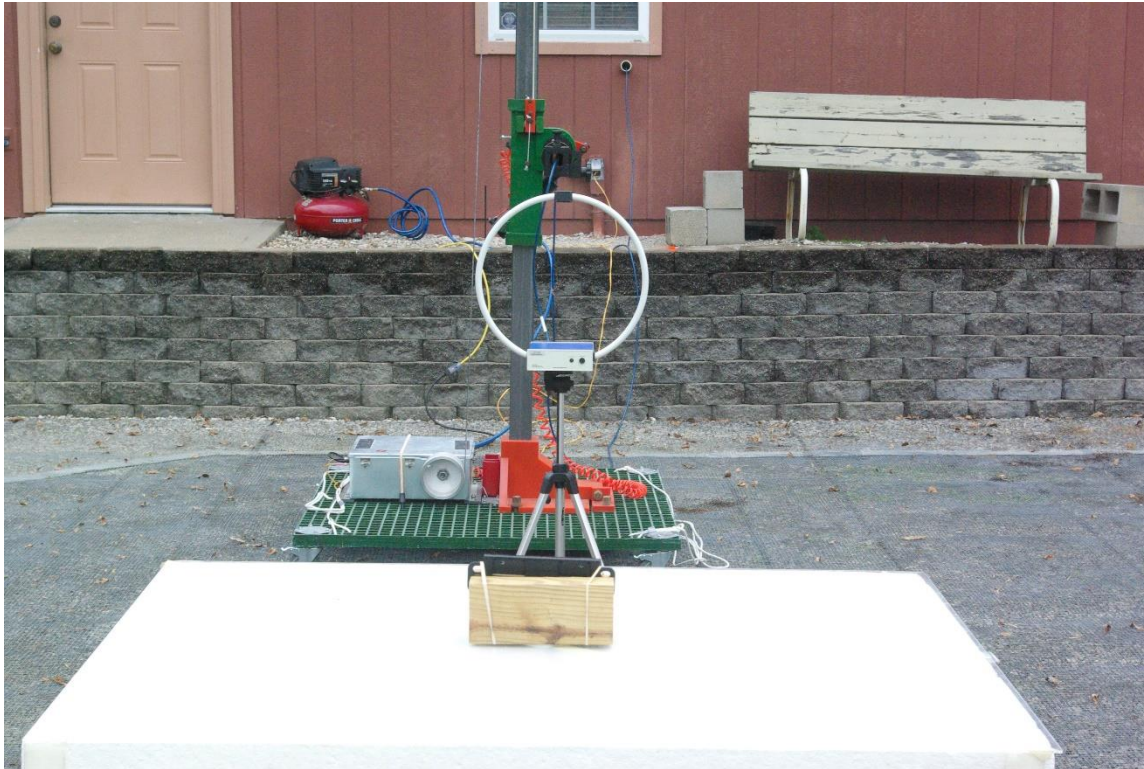

Test setup photographs

Rogers Labs, Inc.  
4405 W. 259th Terrace  
Louisburg, KS 66053  
Phone/Fax: (913) 837-3214  
Revision 1

Garmin International, Inc.    SN's: 5FK000182 / 5FK000158  
Model: A03363  
Test #: 180604  
Test to: CFR47 15C, RSS-Gen RSS-210  
File: A03363 Short Term Conf TSup

FCC ID: IPH-03363  
IC: 1792A-03363  
Date: August 31, 2018  
Page 1 of 3

Rogers Labs, Inc.  
4405 W. 259th Terrace  
Louisburg, KS 66053  
Phone/Fax: (913) 837-3214  
Revision 1

Garmin International, Inc. SN's: 5FK000182 / 5FK000158  
Model: A03363  
Test #: 180604  
Test to: CFR47 15C, RSS-Gen RSS-210  
File: A03363 Short Term Conf TSup