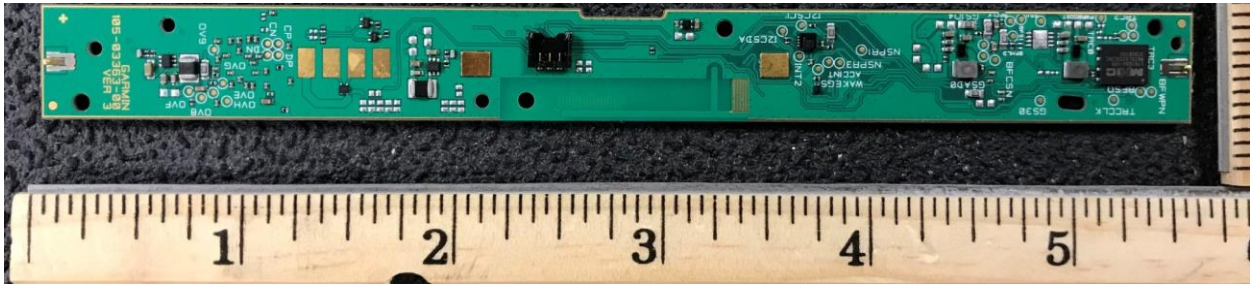

Main Front

Main Back

Rogers Labs, Inc.
4405 W. 259th Terrace
Louisburg, KS 66053
Phone/Fax: (913) 837-3214
Revision 1

Garmin International, Inc. SN's: 5FK000182 / 5FK000158
Model: A03363
Test #: 180604
Test to: CFR47 15C, RSS-Gen RSS-210
File: A03363 Short Term Conf IntPho

FCC ID: IPH-03363
IC: 1792A-03363
Date: August 31, 2018
Page 1 of 2

Camera Front

Camera Back

Rogers Labs, Inc.
4405 W. 259th Terrace
Louisburg, KS 66053
Phone/Fax: (913) 837-3214
Revision 1

Garmin International, Inc.
Model: A03363
Test #: 180604
Test to: CFR47 15C, RSS-Gen RSS-210
File: A03363 Short Term Conf IntPho