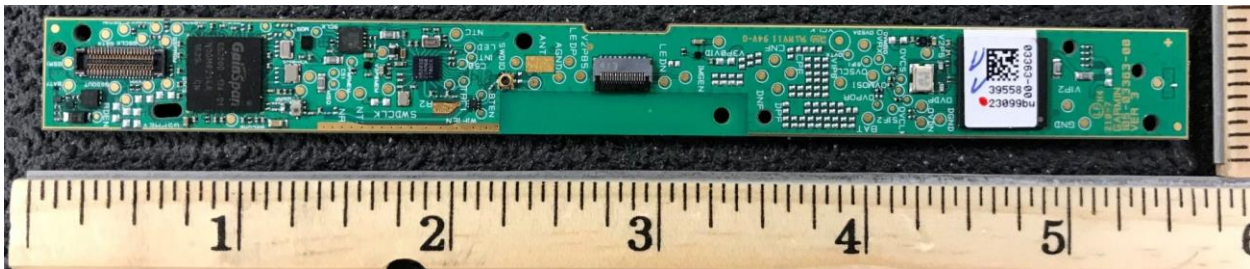

Main Front

Main Back

Rogers Labs, Inc.
4405 W. 259th Terrace
Louisburg, KS 66053
Phone/Fax: (913) 837-3214
Revision 1

Garmin International, Inc. SN's: 5FK000182 / 5FK000158
Model: A03363
Test #: 180604
Test to: CFR47 15C, RSS-Gen RSS-210
File: A03363 Short Term Conf IntPho

FCC ID: IPH-03363
IC: 1792A-03363
Date: August 31, 2018
Page 1 of 2

Camera Front

Camera Back

Rogers Labs, Inc.
4405 W. 259th Terrace
Louisburg, KS 66053
Phone/Fax: (913) 837-3214
Revision 1

Garmin International, Inc.
Model: A03363
Test #: 180604
Test to: CFR47 15C, RSS-Gen RSS-210
File: A03363 Short Term Conf IntPho