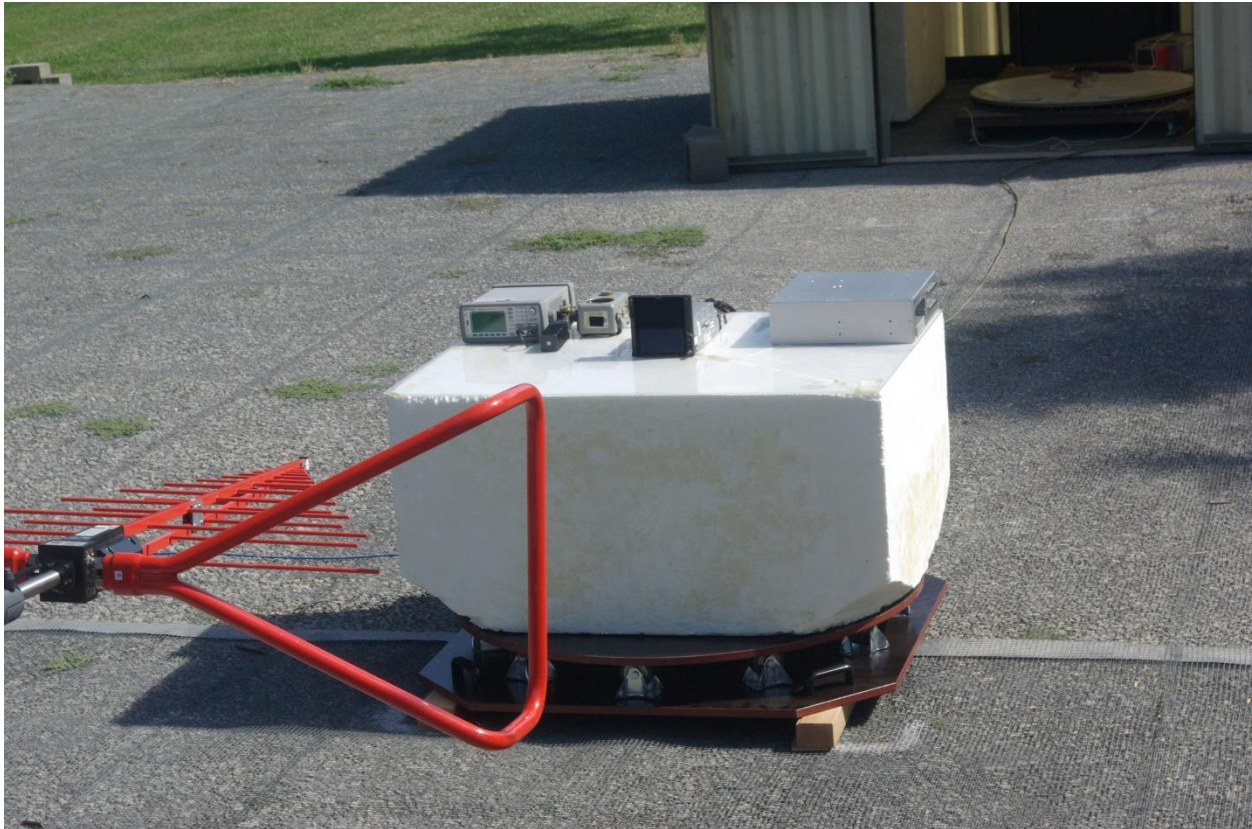

Test setup photographs

Rogers Labs, Inc.
4405 West 259th Terrace
Louisburg, KS 66053
Phone/Fax: (913) 837-3214
Revision 1

Garmin International, Inc.
Model: GMN-02002
Test: 190715
Test to: RSS-141, and RSS-Gen
File: GMN02002 TNB RF Exposure

SN : 5FR000206
FCC ID: IPH-03309

Date: November 27, 2019
Page 1 of 3

Rogers Labs, Inc.
4405 West 259th Terrace
Louisburg, KS 66053
Phone/Fax: (913) 837-3214
Revision 1

Garmin International, Inc.
Model: GMN-02002
Test: 190715
Test to: RSS-141, and RSS-Gen
File: GMN02002 TNB RF Exposure