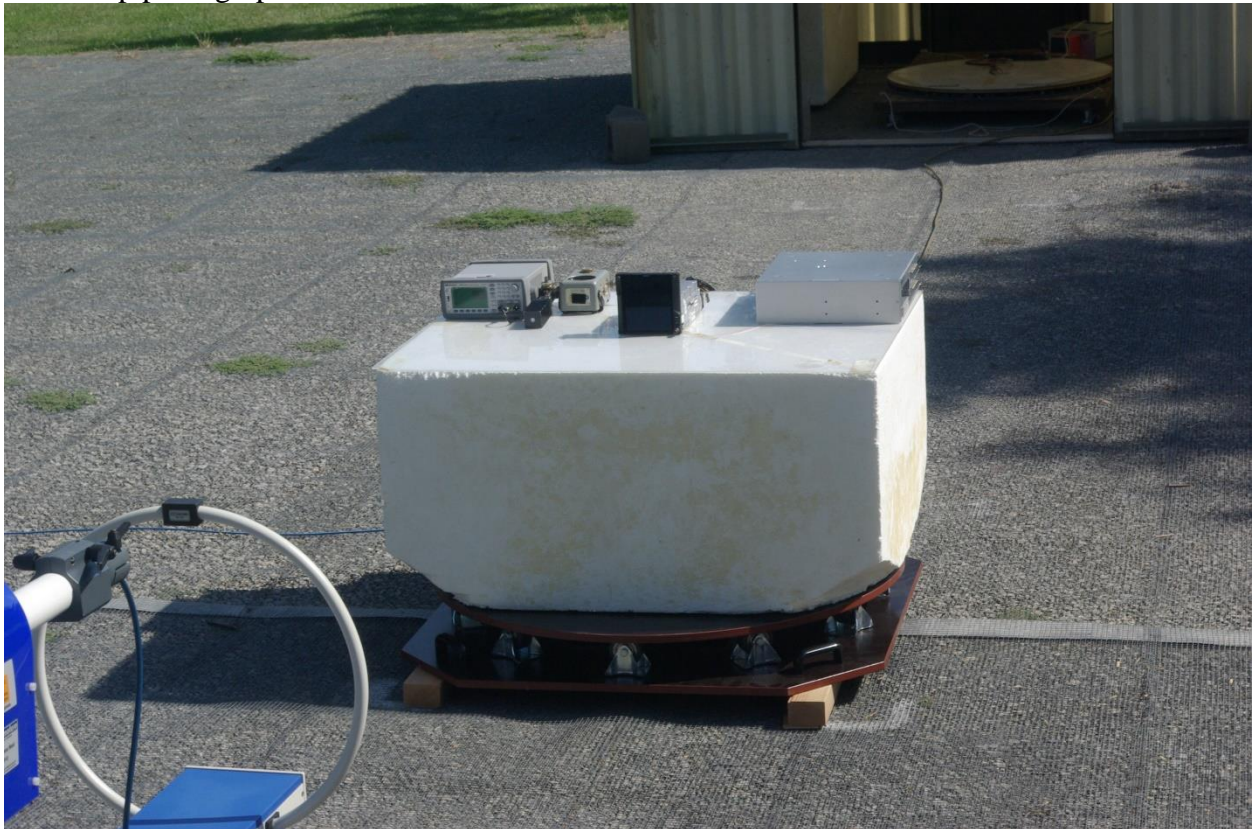

Test setup photographs

Rogers Labs, Inc.
4405 West 259th Terrace
Louisburg, KS 66053
Phone/Fax: (913) 837-3214
Revision 1

Garmin International, Inc.
Model: GMN-02002
Test: 190715
Test to: RSS-141, and RSS-Gen
File: GMN02002 TNB RF Exposure

SN : 5FR000206
FCC ID: IPH-03309

Date: November 27, 2019
Page 1 of 3

Rogers Labs, Inc.
4405 West 259th Terrace
Louisburg, KS 66053
Phone/Fax: (913) 837-3214
Revision 1

Garmin International, Inc.
Model: GMN-02002
Test: 190715
Test to: RSS-141, and RSS-Gen
File: GMN02002 TNB RF Exposure