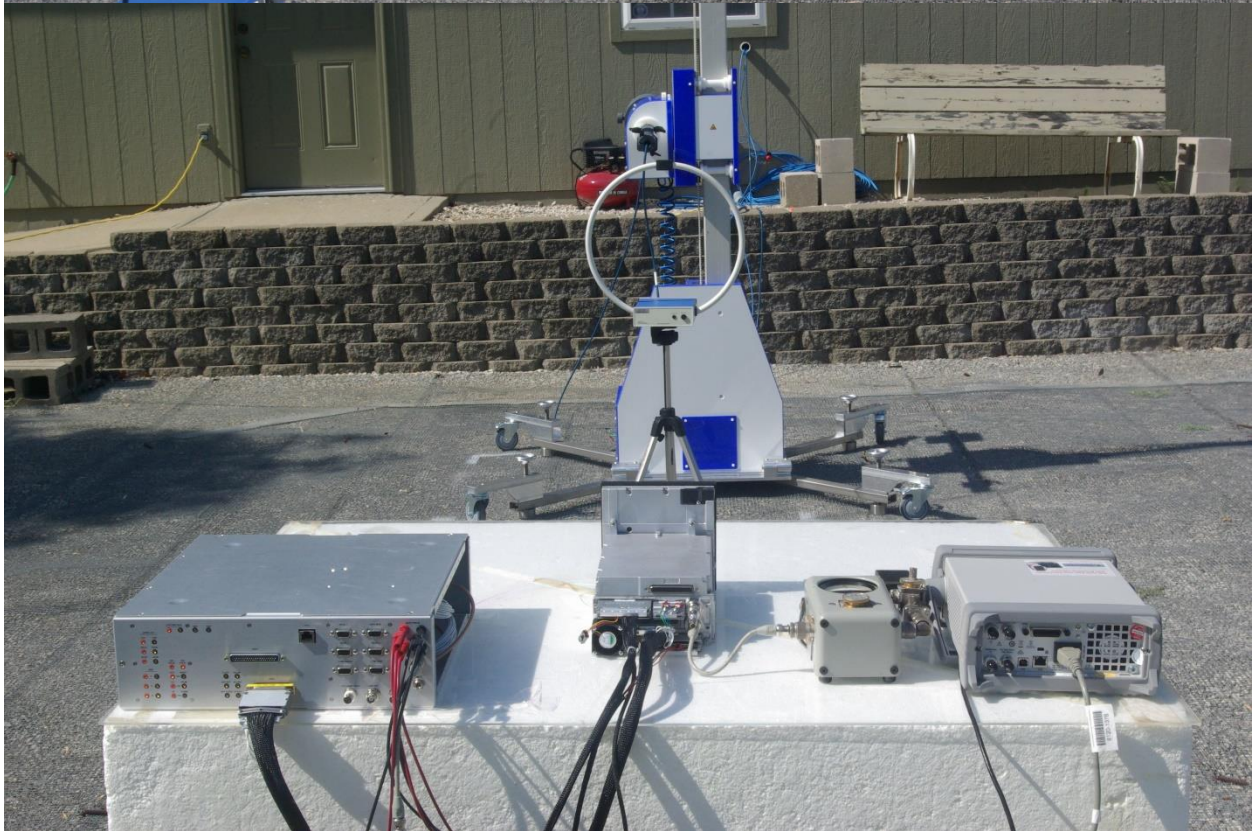

Test setup photographs

Rogers Labs, Inc.
4405 West 259th Terrace
Louisburg, KS 66053
Phone/Fax: (913) 837-3214
Revision 1

Garmin International, Inc.
Model: GMN-02002
Test: 190715
Test to: RSS-141, and RSS-Gen
File: GMN02002 TNB RF Exposure

SN : 5FR000206
FCC ID: IPH-03309

Date: November 27, 2019
Page 1 of 3

Rogers Labs, Inc.
4405 West 259th Terrace
Louisburg, KS 66053
Phone/Fax: (913) 837-3214
Revision 1

Garmin International, Inc.
Model: GMN-02002
Test: 190715
Test to: RSS-141, and RSS-Gen
File: GMN02002 TNB RF Exposure