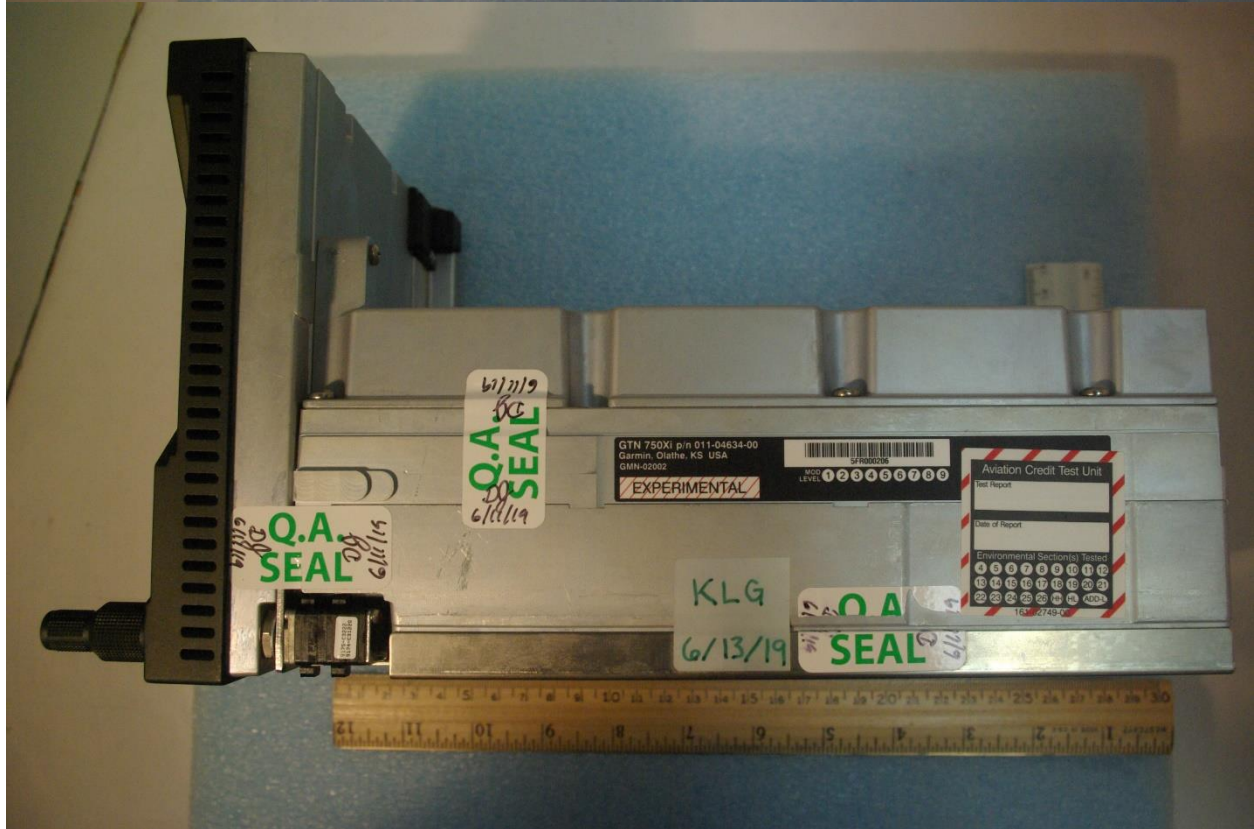

Rogers Labs, Inc.
4405 West 259th Terrace
Louisburg, KS 66053
Phone/Fax: (913) 837-3214
Revision 1

Garmin International, Inc.
Model: GMN-02002
Test: 190715
Test to: RSS-141, and RSS-Gen
File: GMN02002 TNB ExtPho

SN : 5FR000206
FCC ID: IPH-03309
Date: December 2, 2019
Page 1 of 3

Rogers Labs, Inc.
 4405 West 259th Terrace
 Louisburg, KS 66053
 Phone/Fax: (913) 837-3214
 Revision 1

Garmin International, Inc.
 Model: GMN-02002
 Test: 190715
 Test to: RSS-141, and RSS-Gen
 File: GMN02002 TNB ExtPho