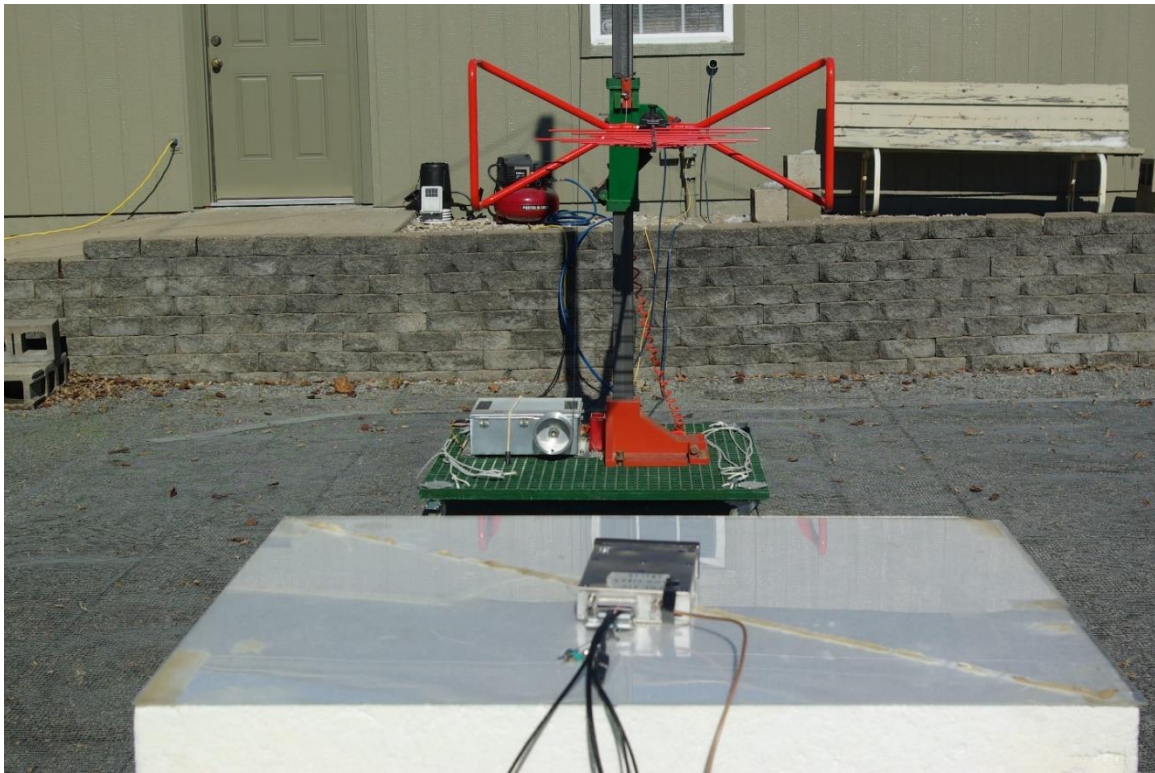

Test setup photographs

Rogers Labs, Inc.
4405 W. 259th Terrace
Louisburg, KS 66053
Phone/Fax: (913) 837-3214
Revision 1

Garmin AT, Inc.
Model: GMN-01823
Test: 181113
Test to: RSS-210, RSS-Gen
File: GMN01823 TSup

SN's: 5GJ000404
FCC ID: IPH-0328533
IC: 1312A-0328533
Date: February 28, 2019
Page 1 of 3

Rogers Labs, Inc.
4405 W. 259th Terrace
Louisburg, KS 66053
Phone/Fax: (913) 837-3214
Revision 1

Garmin AT, Inc.
Model: GMN-01823
Test: 181113
Test to: RSS-210, RSS-Gen
File: GMN01823 TSup