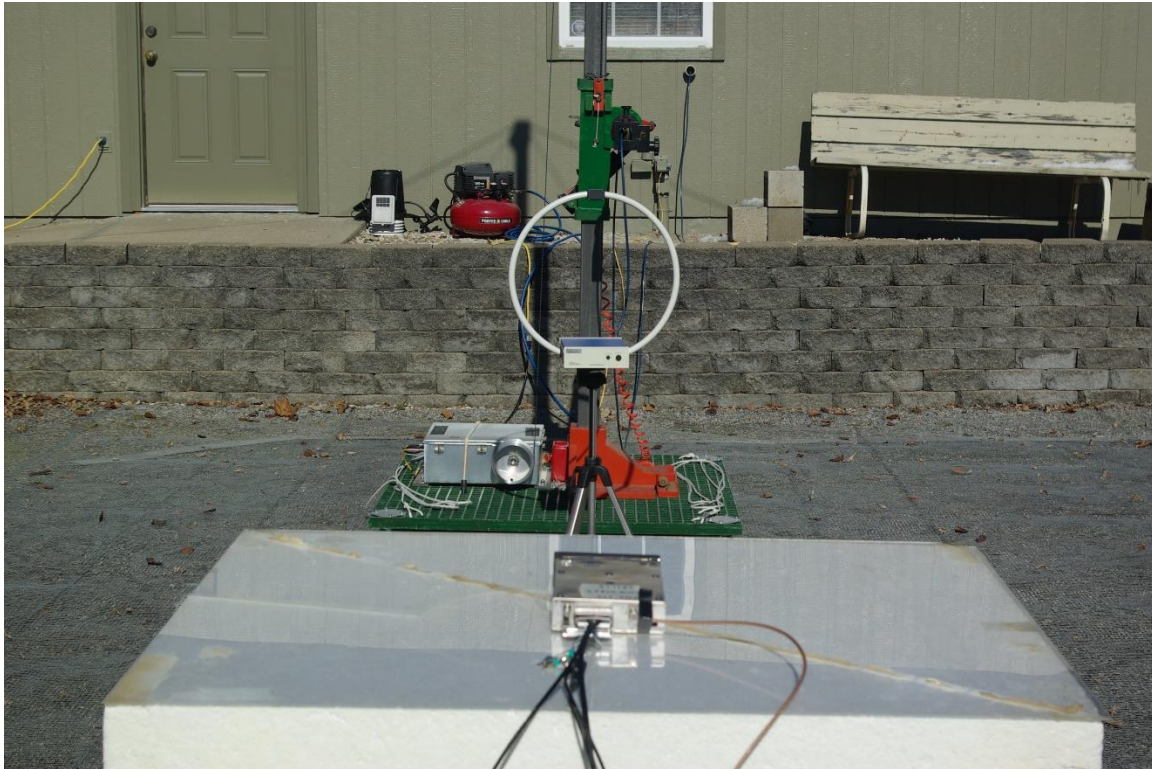

Test setup photographs

Rogers Labs, Inc.
4405 W. 259th Terrace
Louisburg, KS 66053
Phone/Fax: (913) 837-3214
Revision 1

Garmin AT, Inc.
Model: GMN-01823
Test: 181113
Test to: RSS-210, RSS-Gen
File: GMN01823 TSup

SN's: 5GJ000404
FCC ID: IPH-0328533
IC: 1312A-0328533
Date: February 28, 2019
Page 1 of 3

Rogers Labs, Inc.
4405 W. 259th Terrace
Louisburg, KS 66053
Phone/Fax: (913) 837-3214
Revision 1

Garmin AT, Inc.
Model: GMN-01823
Test: 181113
Test to: RSS-210, RSS-Gen
File: GMN01823 TSup