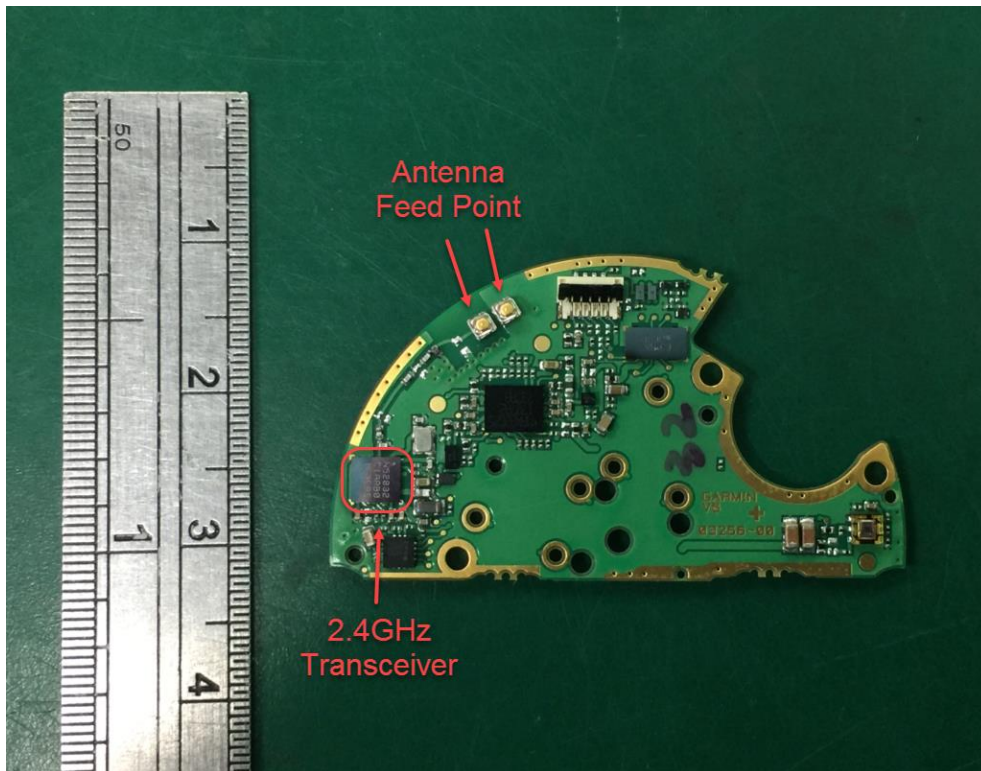

Rogers Labs, Inc.
4405 West 259th Terrace
Louisburg, KS 66053
Phone/Fax: (913) 837-3214
Revision 1

Garmin International, Inc.
Model: A03256
Test #: 170517A
Test to: CFR47 15C, RSS-Gen RSS-210
File: A03256 IntPho

SN's: 3948708279 / 3948708286
FCC ID: IPH-03256
IC: 1792A-03256
Date: August 23, 2017
Page 1 of 4

Rogers Labs, Inc.
4405 West 259th Terrace
Louisburg, KS 66053
Phone/Fax: (913) 837-3214
Revision 1

Garmin International, Inc.
Model: A03256
Test #: 170517A
Test to: CFR47 15C, RSS-Gen RSS-210
File: A03256 IntPho

SN's: 3948708279 / 3948708286
FCC ID: IPH-03256
IC: 1792A-03256
Date: August 23, 2017
Page 2 of 4

Rogers Labs, Inc.
 4405 West 259th Terrace
 Louisburg, KS 66053
 Phone/Fax: (913) 837-3214
 Revision 1

Garmin International, Inc.
 Model: A03256
 Test #: 170517A
 Test to: CFR47 15C, RSS-Gen RSS-210
 File: A03256 IntPho