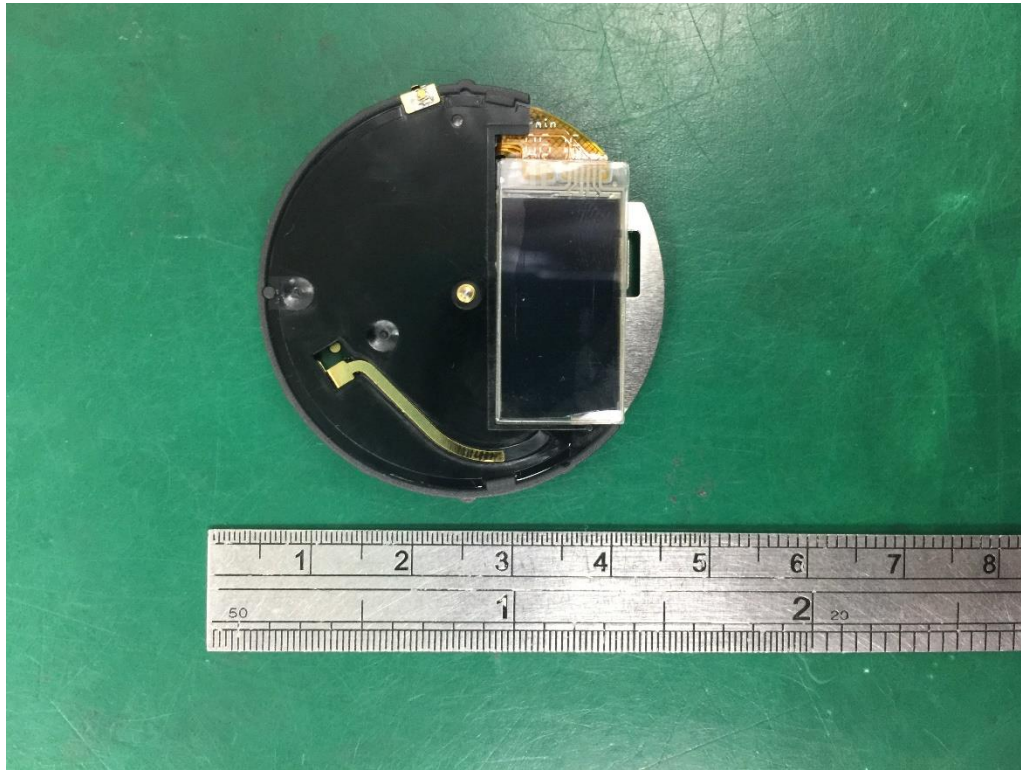

Rogers Labs, Inc.
4405 West 259th Terrace
Louisburg, KS 66053
Phone/Fax: (913) 837-3214
Revision 1

Garmin International, Inc.
Model: A03256
Test #: 170517A
Test to: CFR47 15C, RSS-Gen RSS-210
File: A03256 IntPho

SN's: 3948708279 / 3948708286
FCC ID: IPH-03256
IC: 1792A-03256
Date: August 23, 2017
Page 1 of 4

Rogers Labs, Inc.
4405 West 259th Terrace
Louisburg, KS 66053
Phone/Fax: (913) 837-3214
Revision 1

Garmin International, Inc.
Model: A03256
Test #: 170517A
Test to: CFR47 15C, RSS-Gen RSS-210
File: A03256 IntPho

SN's: 3948708279 / 3948708286
FCC ID: IPH-03256
IC: 1792A-03256
Date: August 23, 2017
Page 2 of 4

Rogers Labs, Inc.
 4405 West 259th Terrace
 Louisburg, KS 66053
 Phone/Fax: (913) 837-3214
 Revision 1

Garmin International, Inc.
 Model: A03256
 Test #: 170517A
 Test to: CFR47 15C, RSS-Gen RSS-210
 File: A03256 IntPho