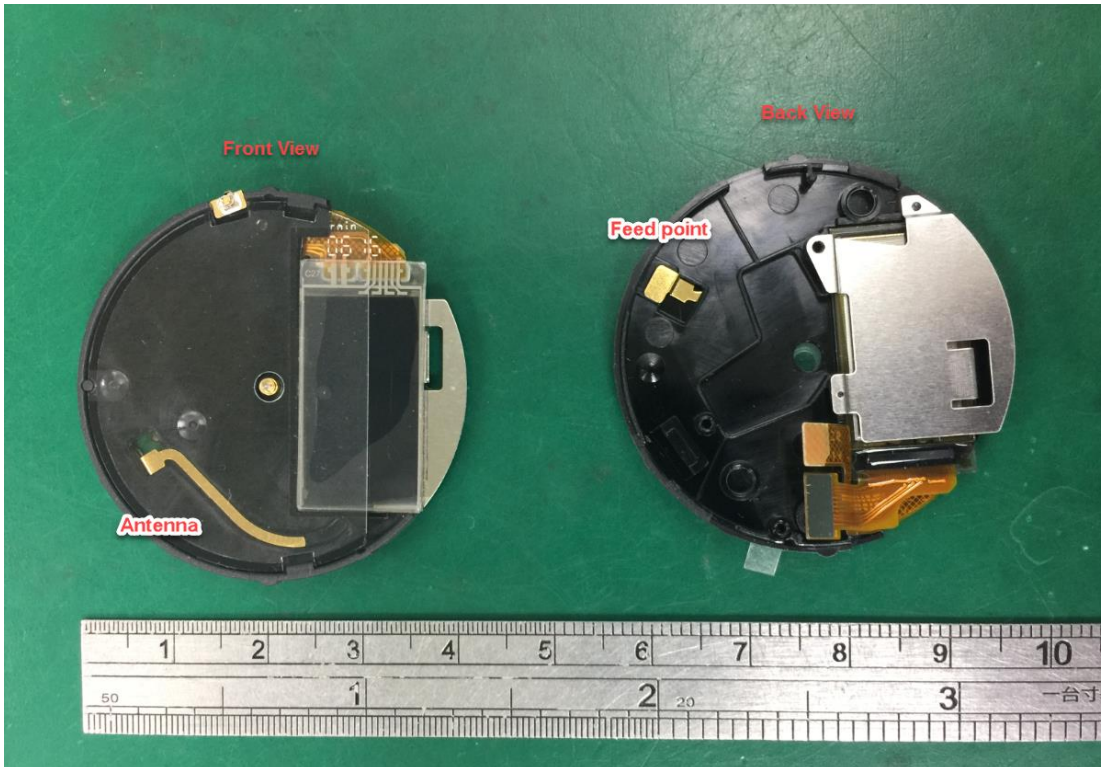

Rogers Labs, Inc.
4405 West 259th Terrace
Louisburg, KS 66053
Phone/Fax: (913) 837-3214
Revision 1

Garmin International, Inc.
Model: A03256
Test #: 170517A
Test to: CFR47 15C, RSS-Gen RSS-210
File: A03256 IntPho

SN's: 3948708279 / 3948708286
FCC ID: IPH-03256
IC: 1792A-03256
Date: August 23, 2017
Page 1 of 4

Rogers Labs, Inc.
4405 West 259th Terrace
Louisburg, KS 66053
Phone/Fax: (913) 837-3214
Revision 1

Garmin International, Inc.
Model: A03256
Test #: 170517A
Test to: CFR47 15C, RSS-Gen RSS-210
File: A03256 IntPho