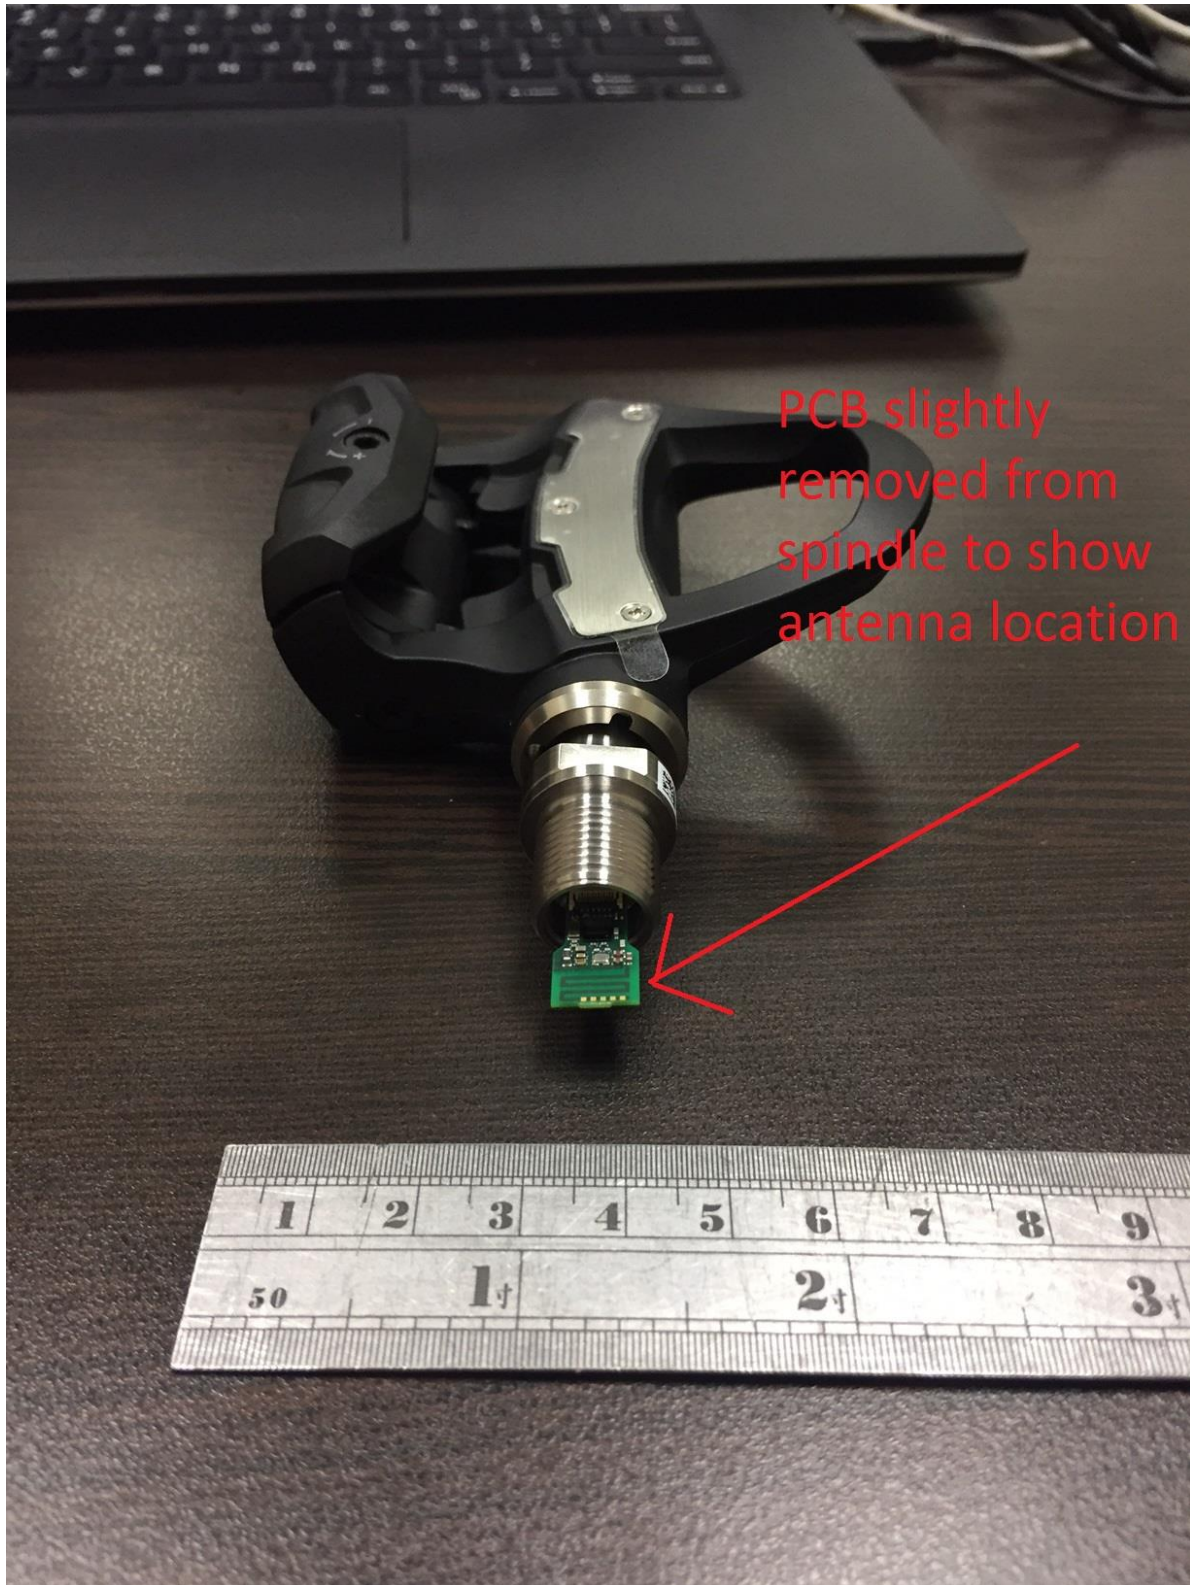

Rogers Labs, Inc.
4405 West 259th Terrace
Louisburg, KS 66053
Phone/Fax: (913) 837-3214
Revision 1

Garmin International, Inc.
Model: A03220
Test #: 170612
Test to: CFR47 15C, RSS-Gen RSS-210
File: A03220 IntPho

SN's: 91606 / 91588
FCC ID: IPH-03220
IC: 1792A-03220
Date: August 18, 2017
Page 4 of 4