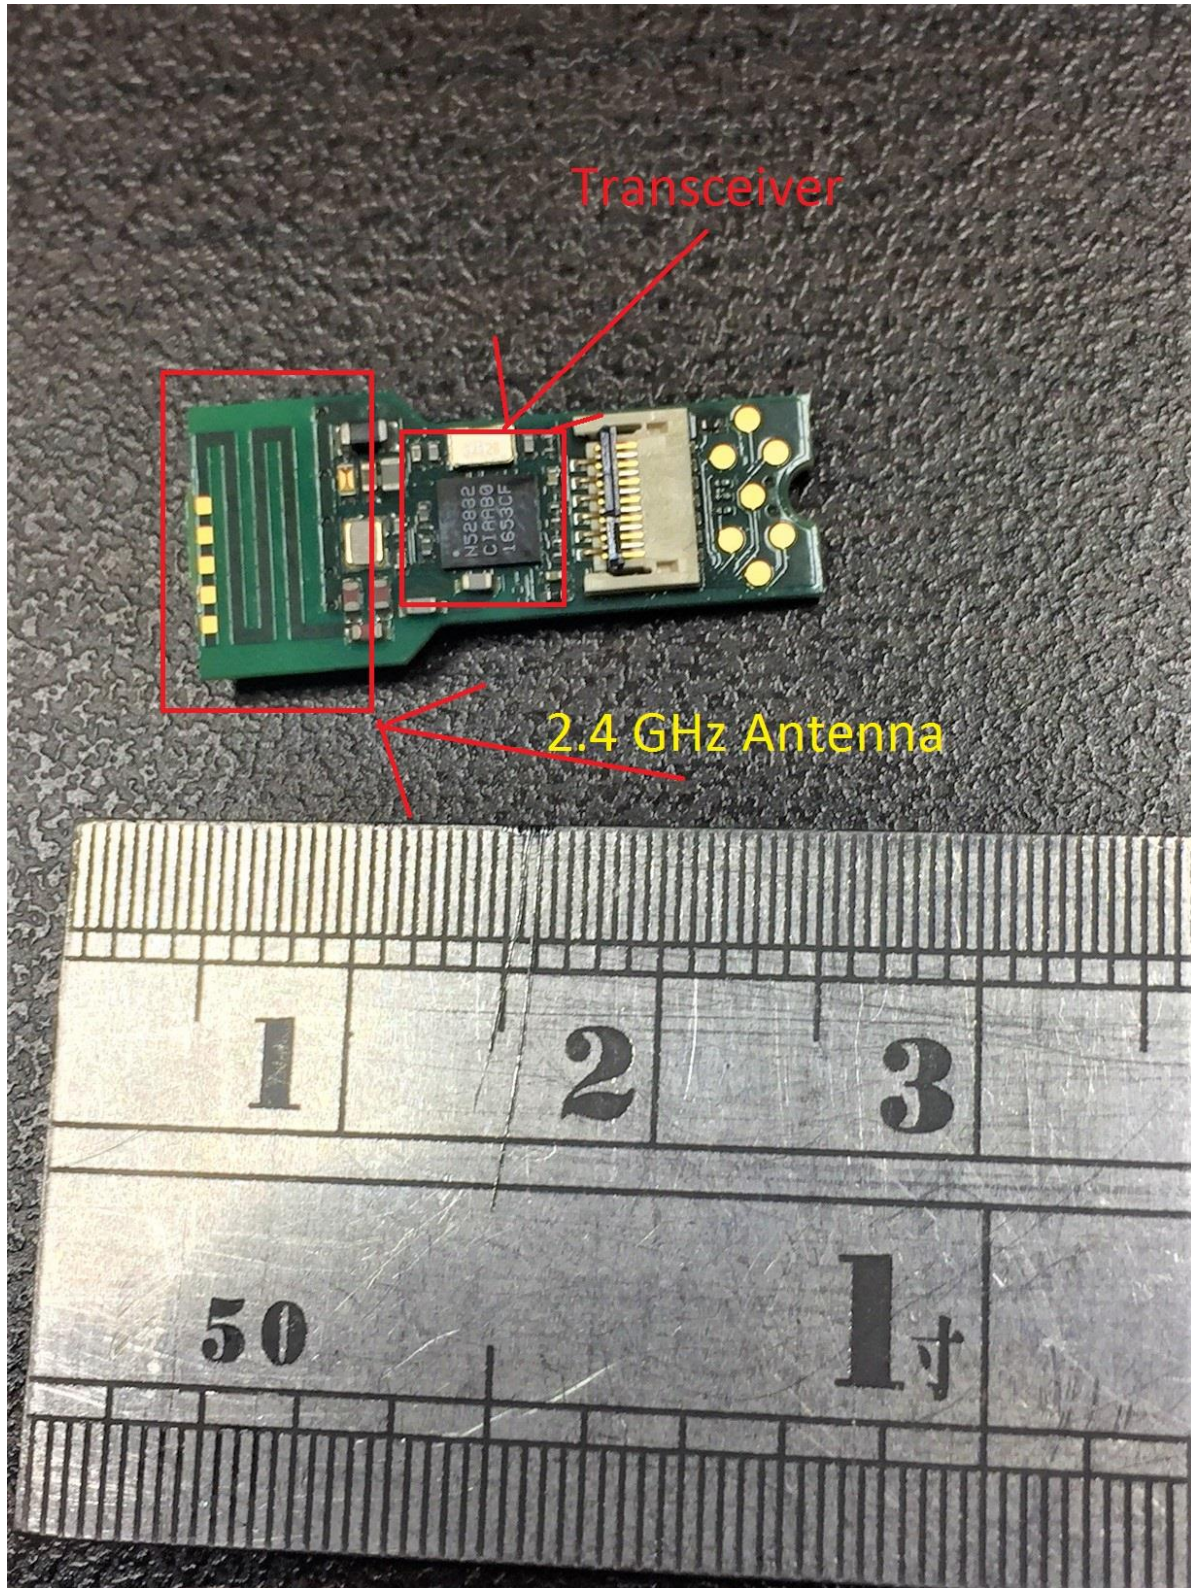

Rogers Labs, Inc.
4405 West 259th Terrace
Louisburg, KS 66053
Phone/Fax: (913) 837-3214
Revision 1

Garmin International, Inc.
Model: A03220
Test #: 170612
Test to: CFR47 15C, RSS-Gen RSS-210
File: A03220 IntPho

SN's: 91606 / 91588
FCC ID: IPH-03220
IC: 1792A-03220
Date: August 18, 2017
Page 1 of 4

Rogers Labs, Inc.
4405 West 259th Terrace
Louisburg, KS 66053
Phone/Fax: (913) 837-3214
Revision 1

Garmin International, Inc.
Model: A03220
Test #: 170612
Test to: CFR47 15C, RSS-Gen RSS-210
File: A03220 IntPho

SN's: 91606 / 91588
FCC ID: IPH-03220
IC: 1792A-03220
Date: August 18, 2017
Page 2 of 4

Rogers Labs, Inc.
4405 West 259th Terrace
Louisburg, KS 66053
Phone/Fax: (913) 837-3214
Revision 1

Garmin International, Inc.
Model: A03220
Test #: 170612
Test to: CFR47 15C, RSS-Gen RSS-210
File: A03220 IntPho