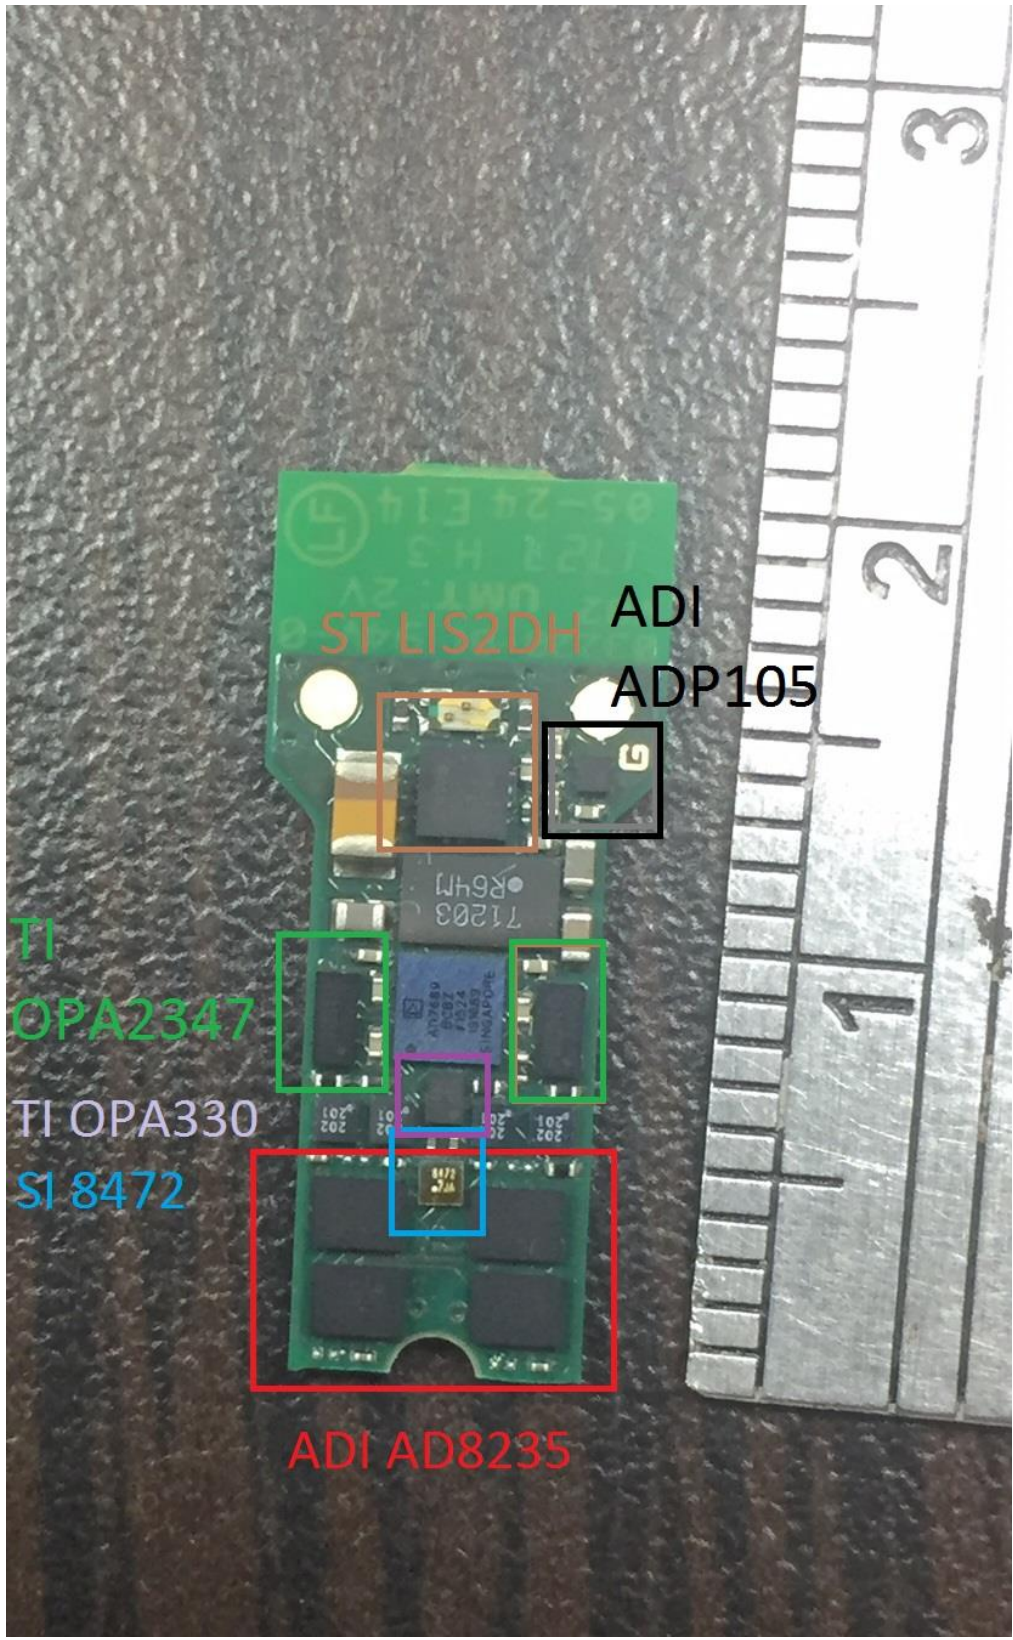

Rogers Labs, Inc.
4405 West 259th Terrace
Louisburg, KS 66053
Phone/Fax: (913) 837-3214
Revision 1

Garmin International, Inc.
Model: A03220
Test #: 170612
Test to: CFR47 15C, RSS-Gen RSS-210
File: A03220 IntPho

SN's: 91606 / 91588
FCC ID: IPH-03220
IC: 1792A-03220
Date: August 18, 2017
Page 1 of 4

Rogers Labs, Inc.
4405 West 259th Terrace
Louisburg, KS 66053
Phone/Fax: (913) 837-3214
Revision 1

Garmin International, Inc.
Model: A03220
Test #: 170612
Test to: CFR47 15C, RSS-Gen RSS-210
File: A03220 IntPho

SN's: 91606 / 91588
FCC ID: IPH-03220
IC: 1792A-03220
Date: August 18, 2017
Page 2 of 4

Rogers Labs, Inc.
4405 West 259th Terrace
Louisburg, KS 66053
Phone/Fax: (913) 837-3214
Revision 1

Garmin International, Inc.
Model: A03220
Test #: 170612
Test to: CFR47 15C, RSS-Gen RSS-210
File: A03220 IntPho