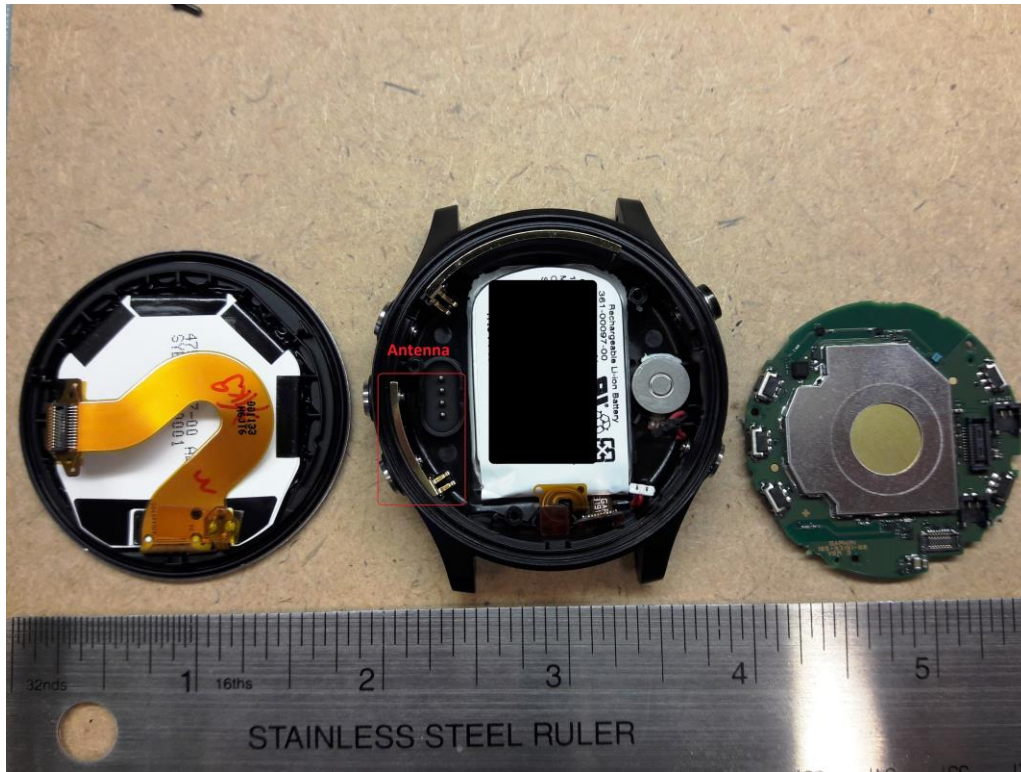

Main Board Back side

Rogers Labs, Inc.
 4405 West 259th Terrace
 Louisburg, KS 66053
 Phone/Fax: (913) 837-3214
 Revision 1

Garmin International, Inc.
 Model: A03191
 Test #: 170116
 Test to: CFR47 15C, RSS-210, RSS-247
 File: A03191 Short Term Conf IntPho

SN's: ENG1 / 635
 FCC ID: IPH-03191
 IC: 1792A-03191
 Date: February 18, 2017
 Page 1 of 2

Rogers Labs, Inc.
 4405 West 259th Terrace
 Louisburg, KS 66053
 Phone/Fax: (913) 837-3214
 Revision 1

Garmin International, Inc.
 Model: A03191
 Test #: 170116
 Test to: CFR47 15C, RSS-210, RSS-247
 File: A03191 Short Term Conf IntPho