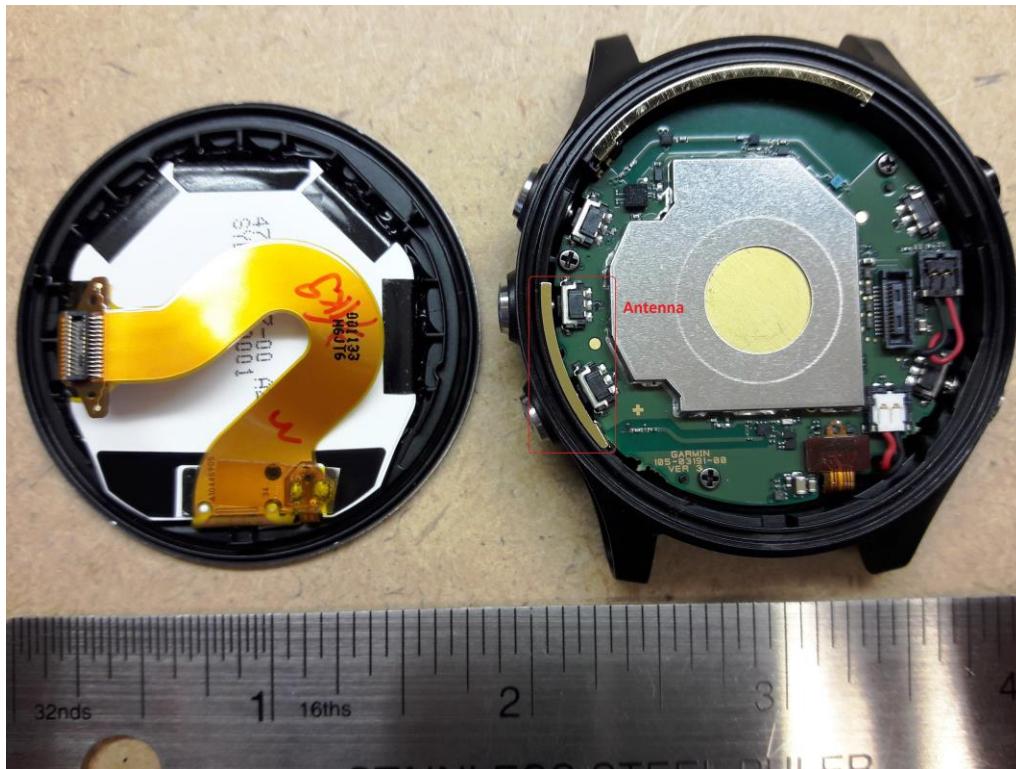

Main Board Back side

Rogers Labs, Inc.
 4405 West 259th Terrace
 Louisburg, KS 66053
 Phone/Fax: (913) 837-3214
 Revision 1

Garmin International, Inc.
 Model: A03191
 Test #: 170116
 Test to: CFR47 15C, RSS-210, RSS-247
 File: A03191 Short Term Conf IntPho

SN's: ENG1 / 635
 FCC ID: IPH-03191
 IC: 1792A-03191
 Date: February 18, 2017
 Page 1 of 2

Rogers Labs, Inc.
 4405 West 259th Terrace
 Louisburg, KS 66053
 Phone/Fax: (913) 837-3214
 Revision 1

Garmin International, Inc.
 Model: A03191
 Test #: 170116
 Test to: CFR47 15C, RSS-210, RSS-247
 File: A03191 Short Term Conf IntPho