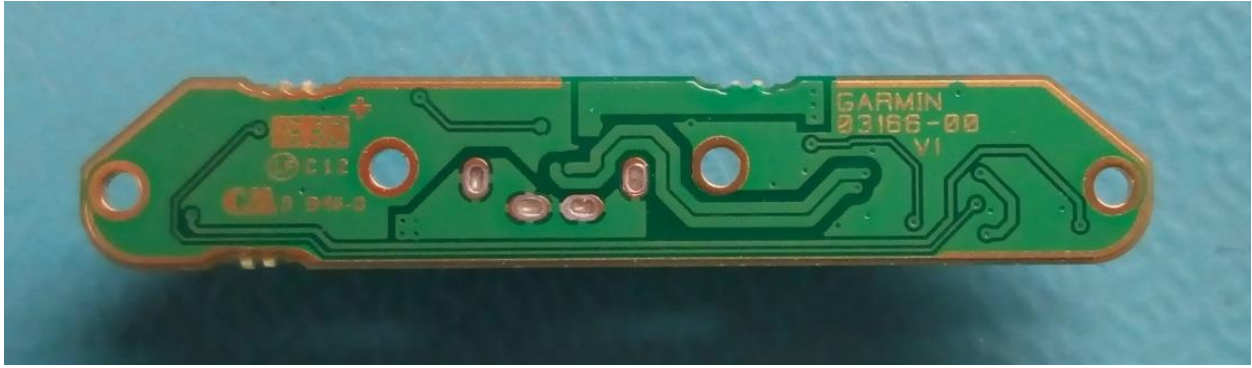

Rogers Labs, Inc.
4405 West 259th Terrace
Louisburg, KS 66053
Phone/Fax: (913) 837-3214
Revision 1

Garmin International, Inc.
Model: A03164
Test #: 170313
Test to: CFR47 15C, RSS-247, RSS-210
File: A03164 Short Term Conf Intho

SN's: 576000111 / 576000112
FCC ID: IPH-03164
IC: 1792A-03164
Date: July 8, 2017
Page 6 of 7