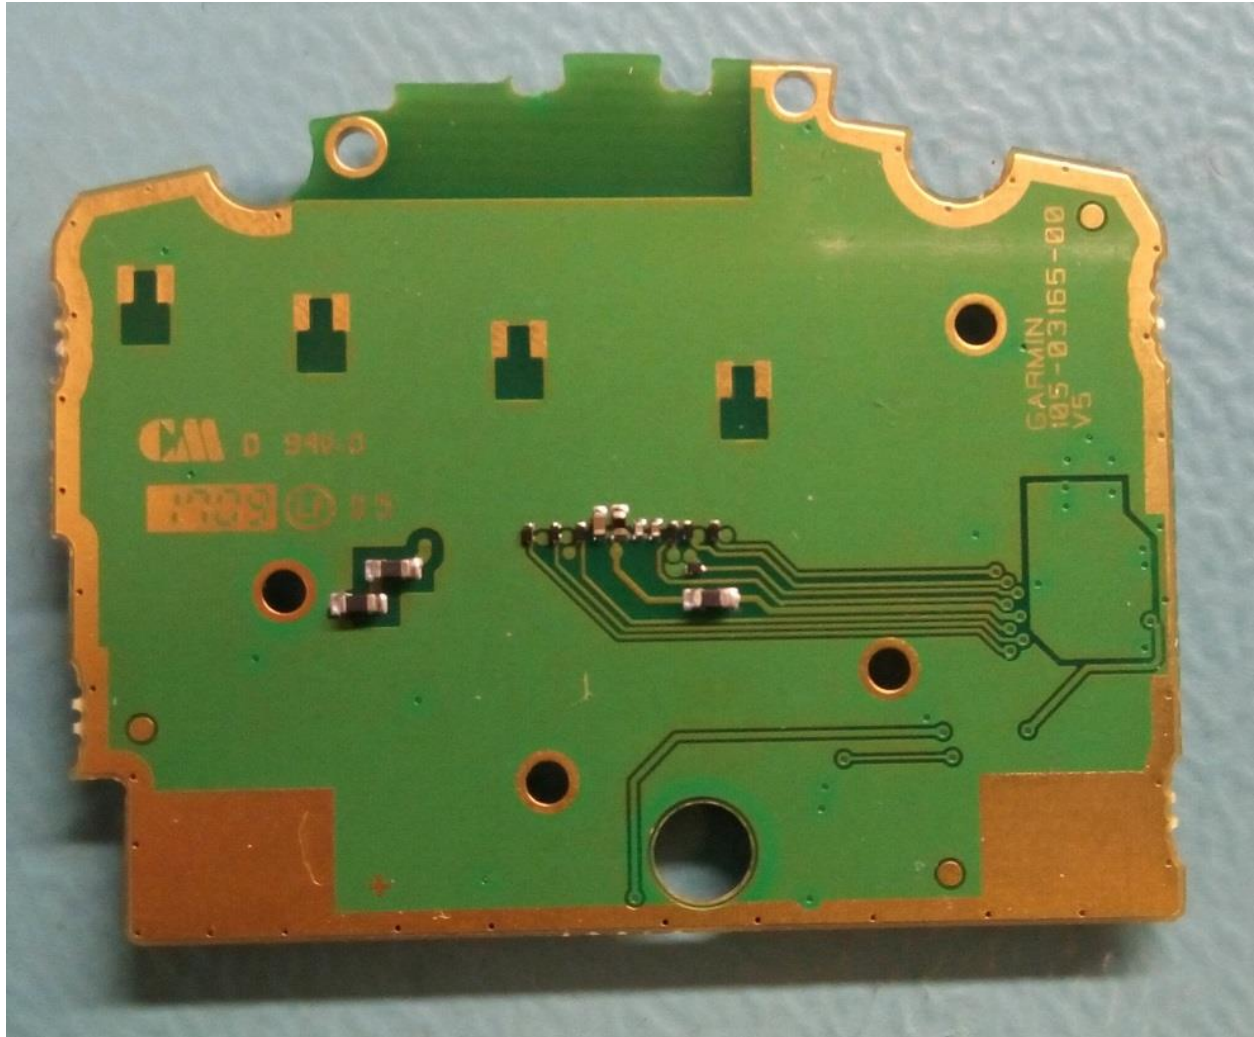

Rogers Labs, Inc.
 4405 West 259th Terrace
 Louisburg, KS 66053
 Phone/Fax: (913) 837-3214
 Revision 1

Garmin International, Inc.
 Model: A03164
 Test #: 170313
 Test to: CFR47 15C, RSS-247, RSS-210
 File: A03164 Short Term Conf Intho

SN's: 576000111 / 576000112
 FCC ID: IPH-03164
 IC: 1792A-03164
 Date: July 8, 2017
 Page 1 of 7

Rogers Labs, Inc.
4405 West 259th Terrace
Louisburg, KS 66053
Phone/Fax: (913) 837-3214
Revision 1

Garmin International, Inc.
Model: A03164
Test #: 170313
Test to: CFR47 15C, RSS-247, RSS-210
File: A03164 Short Term Conf Intho

SN's: 576000111 / 576000112
FCC ID: IPH-03164
IC: 1792A-03164
Date: July 8, 2017
Page 2 of 7

Rogers Labs, Inc.
4405 West 259th Terrace
Louisburg, KS 66053
Phone/Fax: (913) 837-3214
Revision 1

Garmin International, Inc.
Model: A03164
Test #: 170313
Test to: CFR47 15C, RSS-247, RSS-210
File: A03164 Short Term Conf Intho

SN's: 576000111 / 576000112
FCC ID: IPH-03164
IC: 1792A-03164
Date: July 8, 2017
Page 3 of 7

Rogers Labs, Inc.
4405 West 259th Terrace
Louisburg, KS 66053
Phone/Fax: (913) 837-3214
Revision 1

Garmin International, Inc.
Model: A03164
Test #: 170313
Test to: CFR47 15C, RSS-247, RSS-210
File: A03164 Short Term Conf Intho