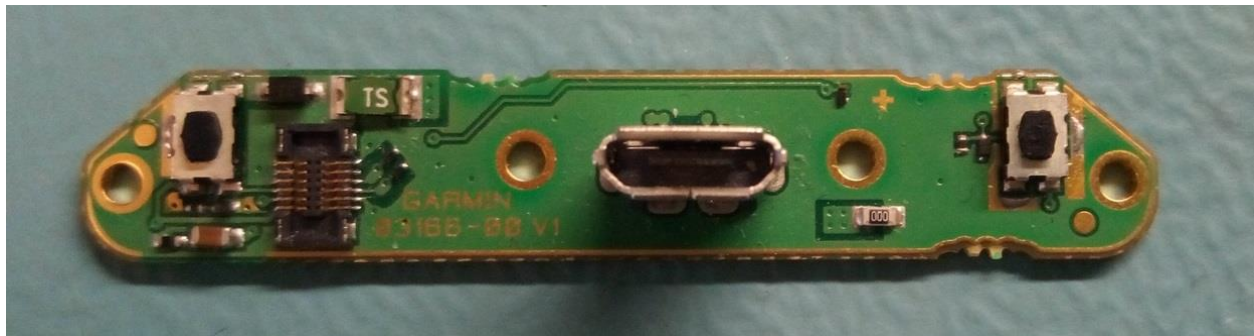

Rogers Labs, Inc.
4405 West 259th Terrace
Louisburg, KS 66053
Phone/Fax: (913) 837-3214
Revision 1

Garmin International, Inc.
Model: A03164
Test #: 170313
Test to: CFR47 15C, RSS-247, RSS-210
File: A03164 Short Term Conf Intho

SN's: 576000111 / 576000112
FCC ID: IPH-03164
IC: 1792A-03164
Date: July 8, 2017
Page 5 of 7