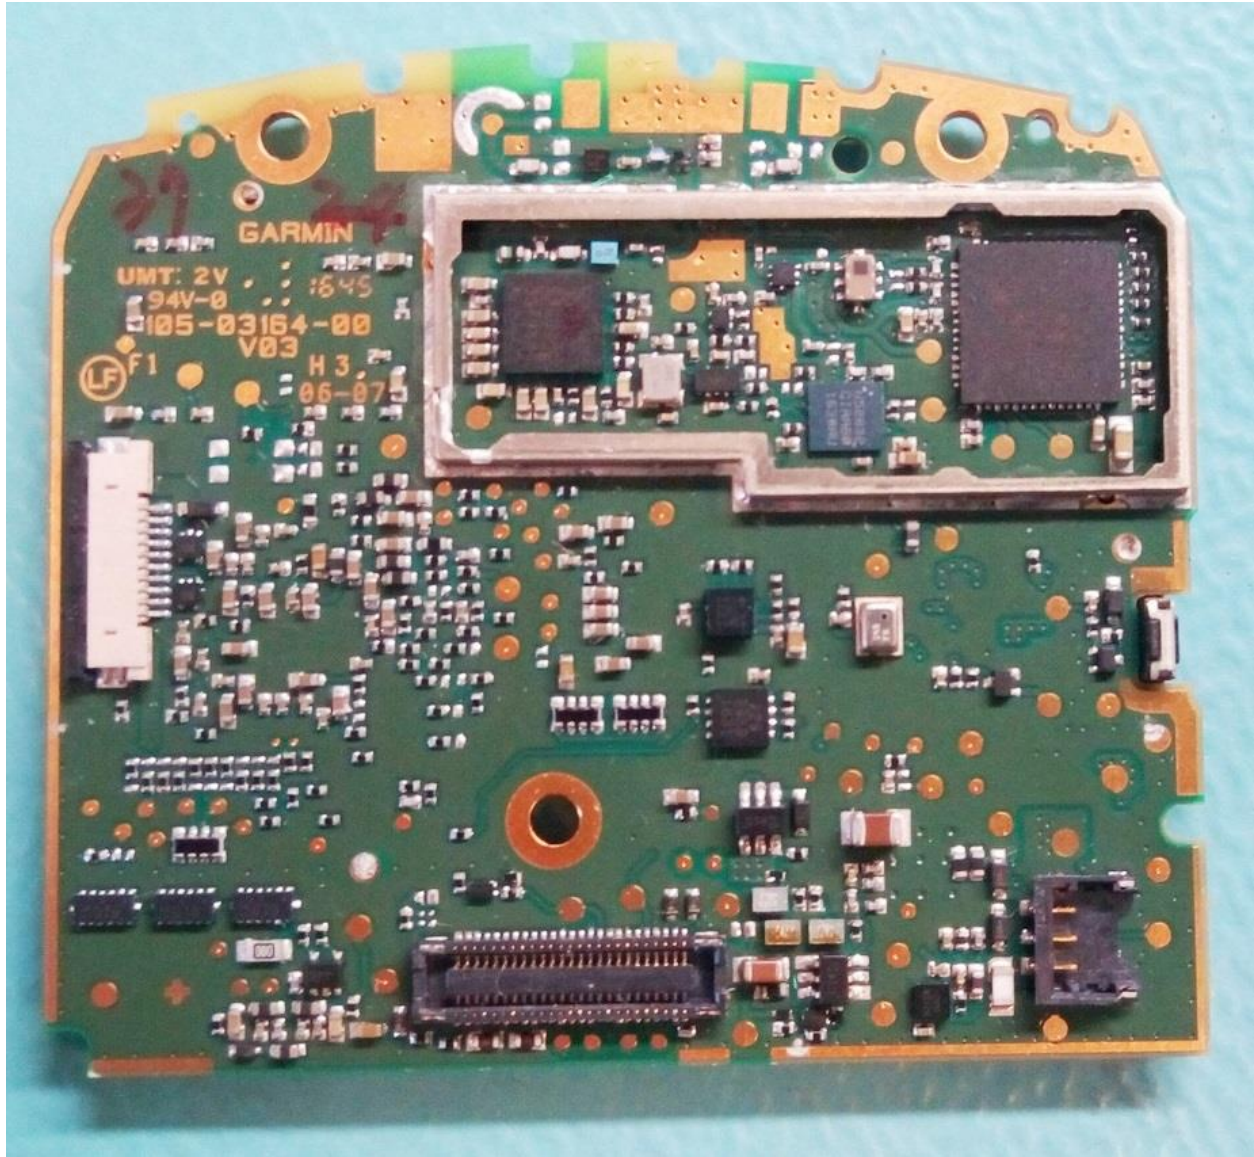

Rogers Labs, Inc.
 4405 West 259th Terrace
 Louisburg, KS 66053
 Phone/Fax: (913) 837-3214
 Revision 1

Garmin International, Inc.
 Model: A03164
 Test #: 170313
 Test to: CFR47 15C, RSS-247, RSS-210
 File: A03164 Short Term Conf Intho

SN's: 576000111 / 576000112
 FCC ID: IPH-03164
 IC: 1792A-03164
 Date: July 8, 2017
 Page 1 of 7

Rogers Labs, Inc.
4405 West 259th Terrace
Louisburg, KS 66053
Phone/Fax: (913) 837-3214
Revision 1

Garmin International, Inc.
Model: A03164
Test #: 170313
Test to: CFR47 15C, RSS-247, RSS-210
File: A03164 Short Term Conf Intho

SN's: 576000111 / 576000112
FCC ID: IPH-03164
IC: 1792A-03164
Date: July 8, 2017
Page 2 of 7

Rogers Labs, Inc.
4405 West 259th Terrace
Louisburg, KS 66053
Phone/Fax: (913) 837-3214
Revision 1

Garmin International, Inc.
Model: A03164
Test #: 170313
Test to: CFR47 15C, RSS-247, RSS-210
File: A03164 Short Term Conf Intho