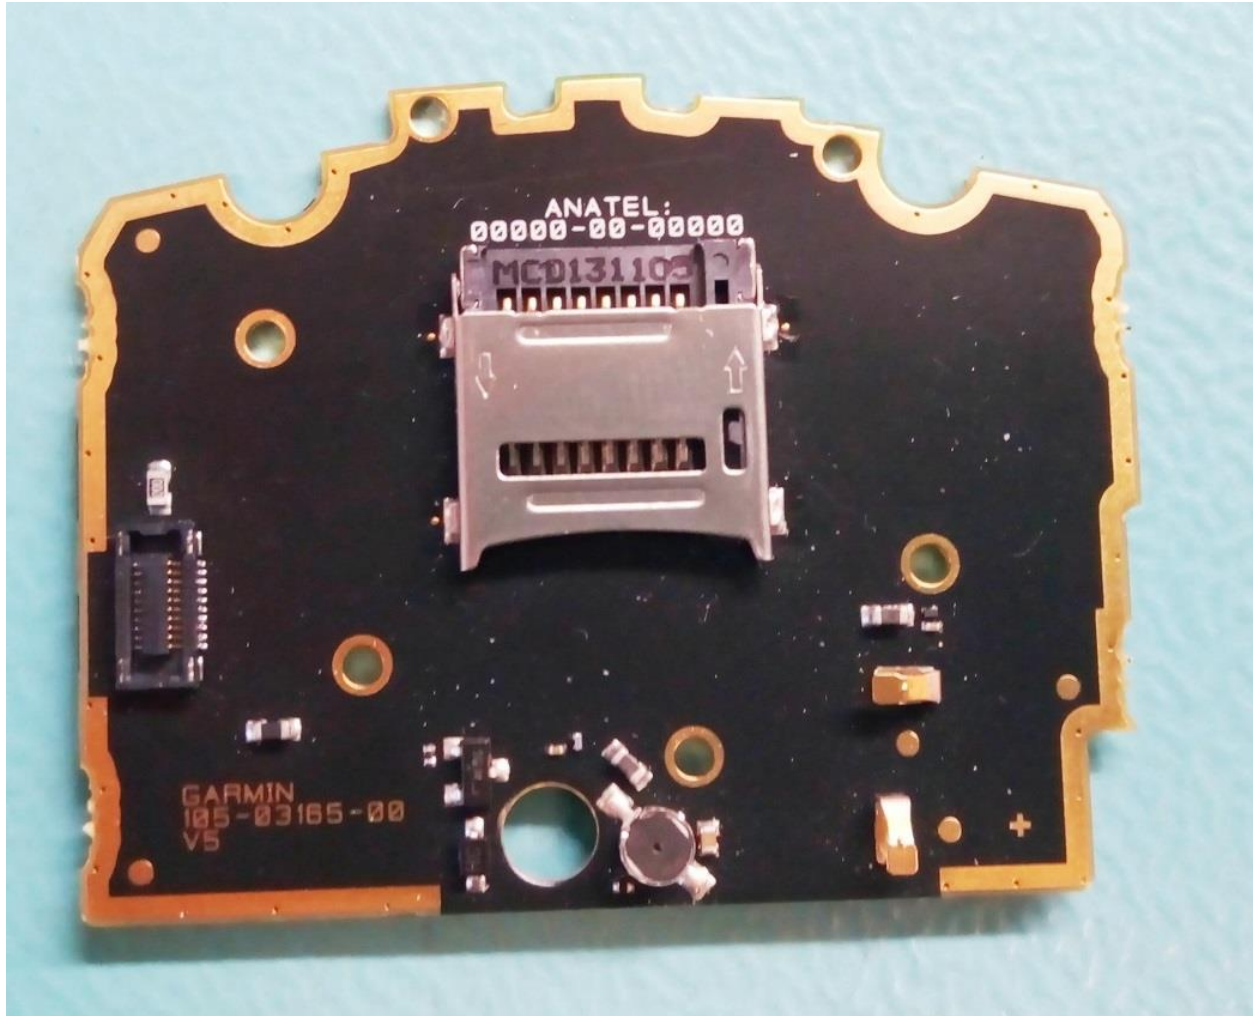

Rogers Labs, Inc.
4405 West 259th Terrace
Louisburg, KS 66053
Phone/Fax: (913) 837-3214
Revision 1

Garmin International, Inc.
Model: A03164
Test #: 170313
Test to: CFR47 15C, RSS-247, RSS-210
File: A03164 Short Term Conf Intho

SN's: 576000111 / 576000112
FCC ID: IPH-03164
IC: 1792A-03164
Date: July 8, 2017
Page 5 of 7