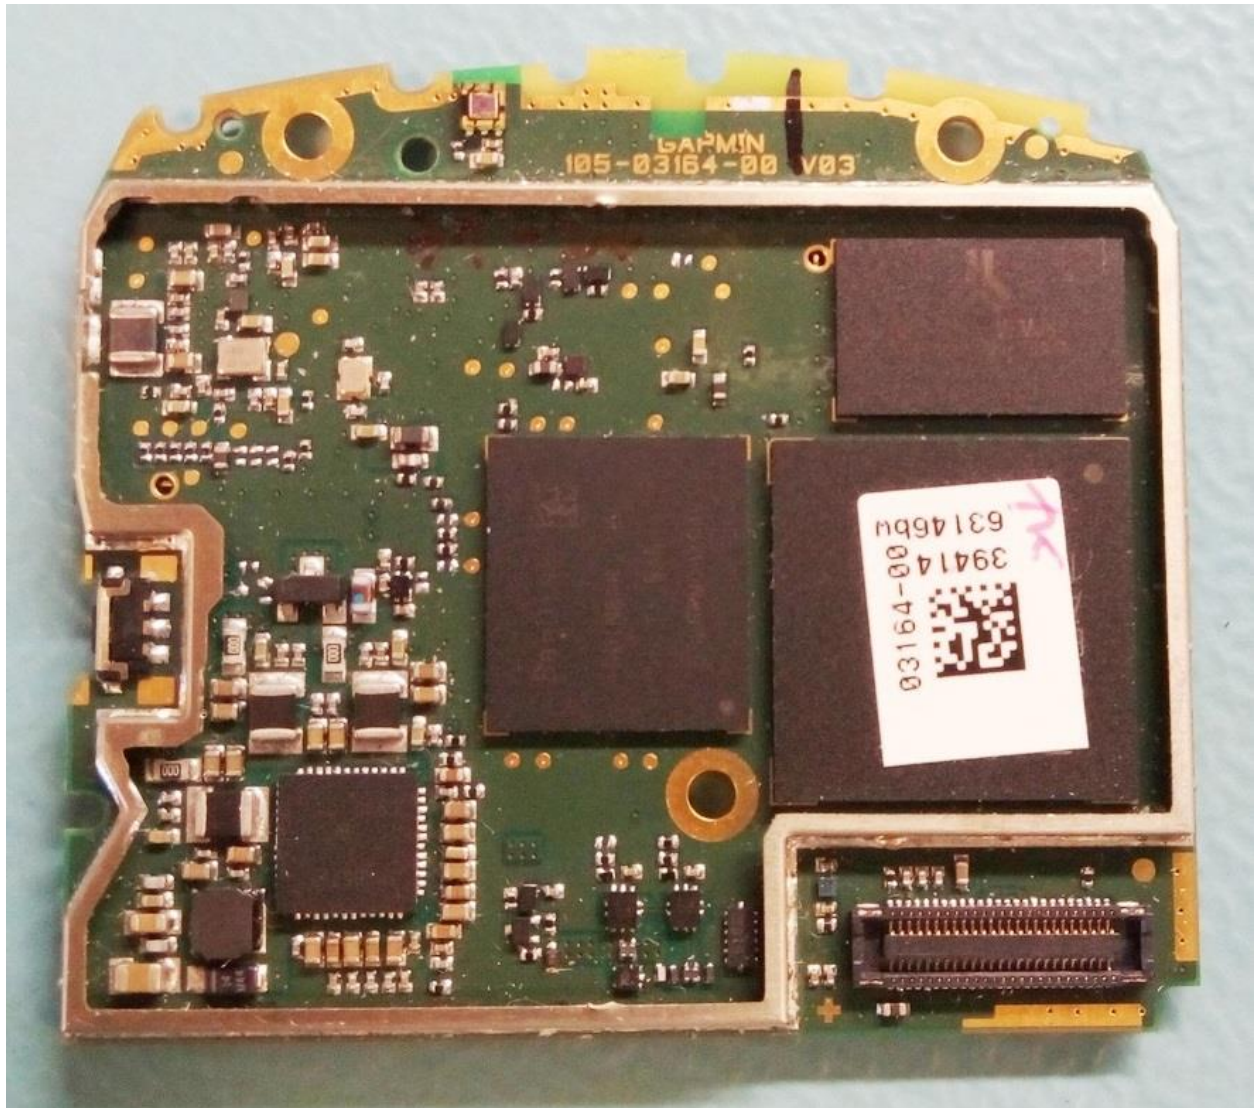

Rogers Labs, Inc.
 4405 West 259th Terrace
 Louisburg, KS 66053
 Phone/Fax: (913) 837-3214
 Revision 1

Garmin International, Inc.
 Model: A03164
 Test #: 170313
 Test to: CFR47 15C, RSS-247, RSS-210
 File: A03164 Short Term Conf Intho

SN's: 576000111 / 576000112
 FCC ID: IPH-03164
 IC: 1792A-03164
 Date: July 8, 2017
 Page 1 of 7

Rogers Labs, Inc.
4405 West 259th Terrace
Louisburg, KS 66053
Phone/Fax: (913) 837-3214
Revision 1

Garmin International, Inc.
Model: A03164
Test #: 170313
Test to: CFR47 15C, RSS-247, RSS-210
File: A03164 Short Term Conf Intho

SN's: 576000111 / 576000112
FCC ID: IPH-03164
IC: 1792A-03164
Date: July 8, 2017
Page 2 of 7

Rogers Labs, Inc.
4405 West 259th Terrace
Louisburg, KS 66053
Phone/Fax: (913) 837-3214
Revision 1

Garmin International, Inc.
Model: A03164
Test #: 170313
Test to: CFR47 15C, RSS-247, RSS-210
File: A03164 Short Term Conf Intho