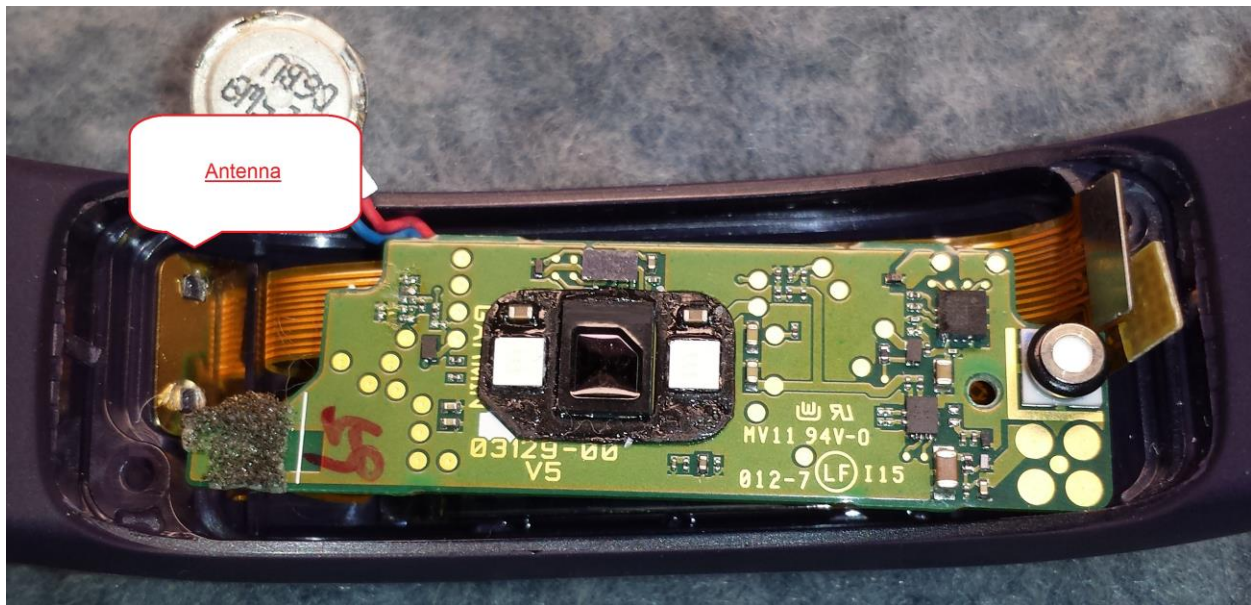

Rogers Labs, Inc.
4405 West 259th Terrace
Louisburg, KS 66053
Phone/Fax: (913) 837-3214
Revision 1

Garmin International, Inc.
Model: A03129
Test #: 161212
Test to: CFR47 15C, RSS-Gen RSS-210
File: A03129 Short Term Conf IntPho

SN's: EUT1/EUT2
FCC ID: IPH-03129
IC: 1792A-03129
Date: February 14, 2017
Page 1 of 2

Rogers Labs, Inc.
4405 West 259th Terrace
Louisburg, KS 66053
Phone/Fax: (913) 837-3214
Revision 1

Garmin International, Inc.
Model: A03129
Test #: 161212
Test to: CFR47 15C, RSS-Gen RSS-210
File: A03129 Short Term Conf IntPho